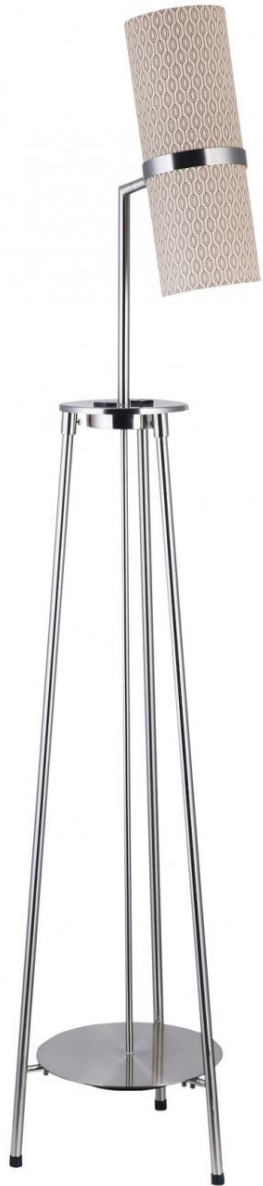

Item # F0025
Overall Dimensions: 15
5/8" W. x 19 3/4" D. x 72"
Ht.
Finish: Brushed Nickel
Shade Size: 6" T. x 6" B. x
16" Ht.
Fabric: Brown Oval
Pattern on Cream #
P0009
Wattage: 27 Each
Electrical Options*: (2)
Electrical Outlets, (2)
GU24 Sockets, Rocker
Switch @ Column Plate