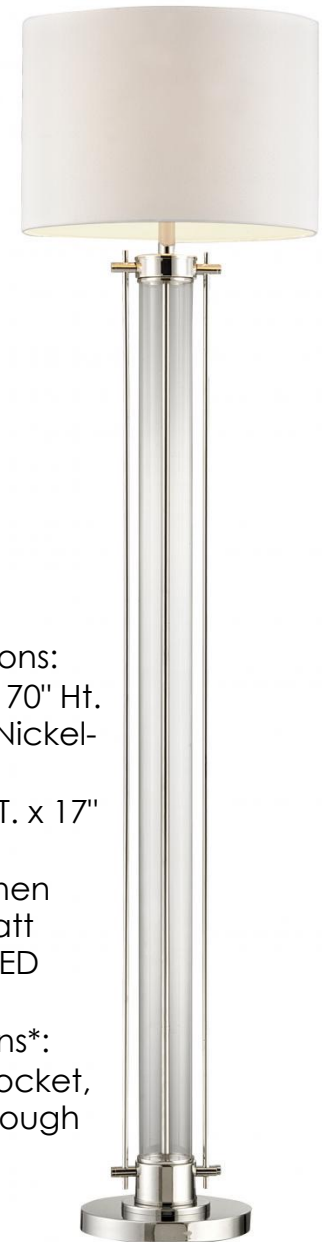

Item # F0011
Overall Dimensions:
17" W. x 17" D. x 70" Ht.
Finish: Polished Nickel-
Clear
Shade Size: 17" T. x 17"
B. x 12" Ht.
Fabric: White Linen
Wattage: 27 Watt
Fluorescent or LED
Equivalent
Electrical Options*:
Medium Base Socket,
On/Off Push Through