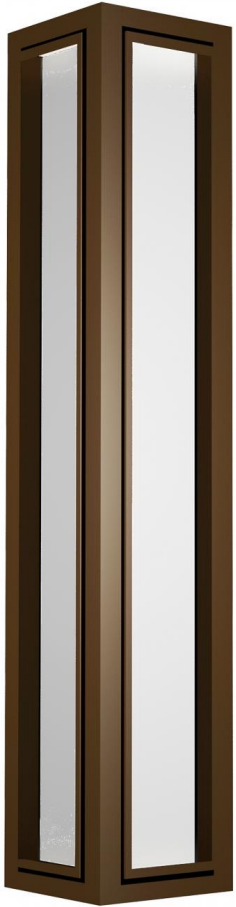

Item # W0095  
Overall Dimensions: 18"  
W. x 4" D. x 16" Ht.  
Finish: Brushed Nickel-  
Frosted White Acrylic  
Diffusers  
Wattage: 18 Watts Each  
Electrical Options\*: (2)  
GU24 Sockets,  
Hardwired

Item # W0096  
Overall Dimensions: 7.875"  
W. x 4" D. x 20.25" Ht.  
Finish: Light Bronze-Frosted  
Clear  
Wattage: 5 Watt LED  
Electrical Options\*: GU24  
Socket Base, Hardwired,  
277 Volt

Item # W0007  
Overall Dimensions: 15" W.  
x 18" D. x 40" Ht.  
Finish: Polished Chrome  
Shade Size: 11" T. x 15" B. x  
8" Ht.  
Fabric: White Linen  
Wattage: 27 Watt  
Electrical Options\*:  
Medium Based Socket,  
On/Off Rocker Switch, (1)  
Electrical Outlet, (1) USB  
Port,  
30" Cord Cover