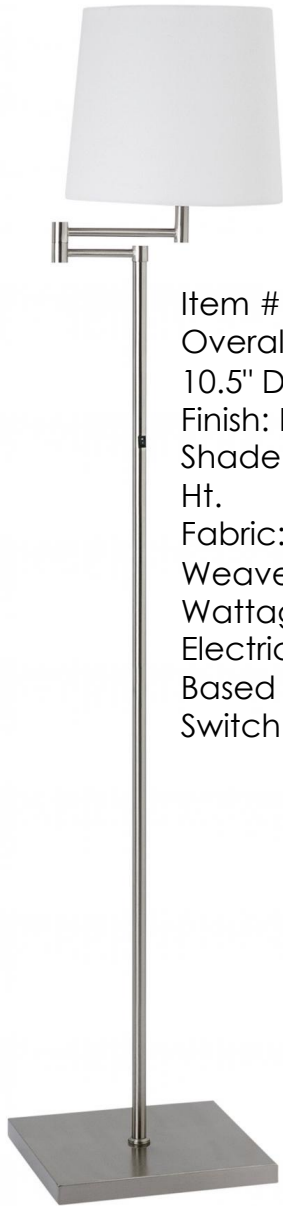

Item # F0049
Overall Dimensions: 10.5" W. x
10.5" D. x 56.5" Ht.
Finish: Brushed Nickel
Shade Size: 9" T. x 10.5" B. x 9"
Ht.
Fabric: Ivory Linen (Heavy
Weave)
Wattage: 13 Watts
Electrical Options: Medium
Based Socket, On/Off Rocker
Switch @ Column (ADA)