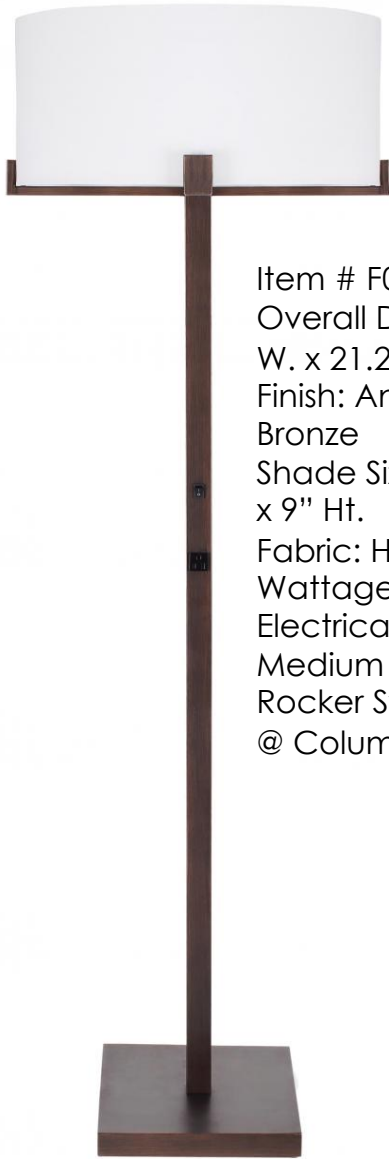

Item # F0036
Overall Dimensions: 20"
W. x 21.25" D. x 64.5" Ht.
Finish: Antique Mission
Bronze
Shade Size: 20" T. x 20" B.
x 9" Ht.
Fabric: Host Ivory
Wattage: 32 Watts Each
Electrical Options*: (2)
Medium Based Sockets,
Rocker Switch and Outlet
@ Column

Item # F0010
Overall Dimensions: 16"
W. x 16" D. x 28" Ht.
Finish: Big Dipper
Shade Size: 15" T. x 16" B.
x 10" Ht.
Fabric: Black Linen
Wattage: 15 Watt LED
Electrical Options*:
Medium Based Socket,
On/Off Rocker Switch, (1)
USB Port, (1) Electrical
Outlet