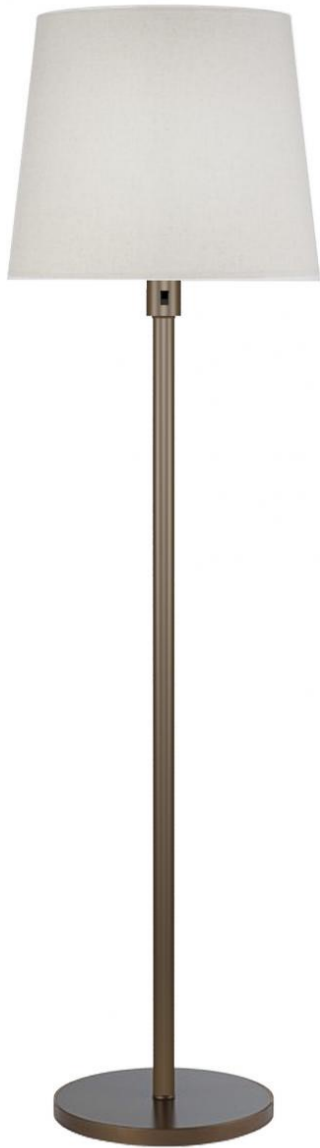

Item # F0029
Overall Dimensions: 18"
W. x 18" D. x 64" Ht.
Finish: Painted Antique
Brass
Shade Size: 14.5" T. x 18"
B. x 15" Ht.
Fabric: Beige Linen
Wattage: 100 Watt Max.
Fluorescent or LED
Equivalent
Electrical Options*:
Medium Based Socket,
On/Off Rocker Switch @
Column (ADA)