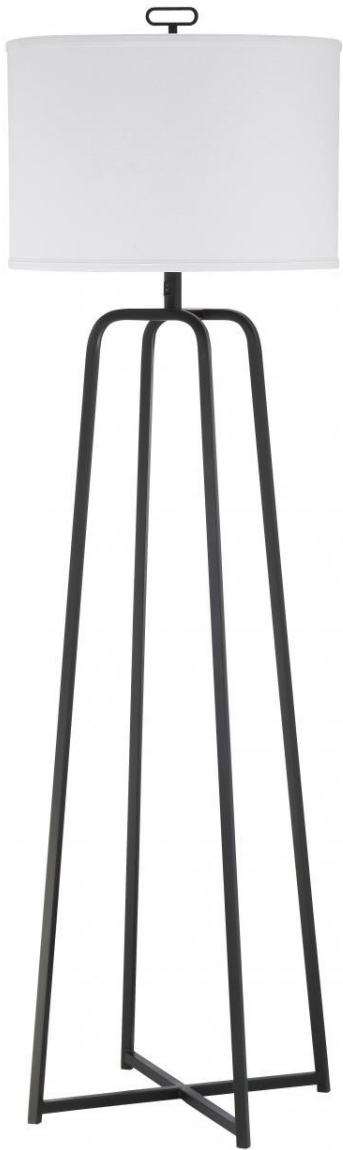

Item # F0013  
Overall Dimensions: 22"  
W. x 22" D. x 65" Ht.  
Finish: Light Brushed  
Bronze  
Shade Size: 22" T. x 22" B.  
x 12" Ht.  
Fabric: Ivory Linen (Heavy  
Weave)  
Wattage: 15 Watt LED  
Each  
Electrical Options\*: (2)  
Medium Base Sockets,  
Rocker Switch @ Column

Item # F0014  
Overall Dimensions: 11"  
W. x 17" D. x 64" Ht.  
Finish: Medium Bronze  
Shade Size: 10" T. x 10" B.  
x 13" Ht.  
Fabric: Taupe Silk  
Wattage: 42 Watts  
Electrical Options\*:  
Medium Base Socket,  
Rocker Switch @ Column

Item # F0016  
Overall Dimensions: 14" W. x  
23.5" D. x 60" Ht.  
Finish: Antique Brass  
Shade Size: 11" T. x 14" B. x  
12" Ht.  
Fabric: Black Linen  
Wattage: 15 Watt LED  
Electrical Options\*: Medium  
Based Socket, On/Off Foot  
Switch @ Cord