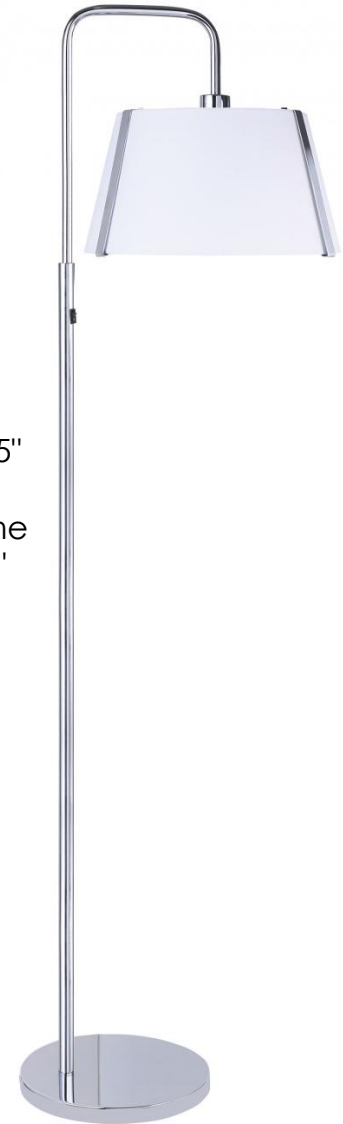

Item # W0103  
Overall Dimensions: 7"  
W. x 9.75" D. x 15" Ht.  
Finish: Matte Black-  
Brushed Brass-Clear  
Wattage: 4.5 Watt  
LED  
Electrical Options\*:  
Medium Base Socket,  
Hardwired

Item # W0104  
Overall Dimensions:  
7.5" W. x 14" D. x  
9.125" Ht.  
Finish: Light Brushed  
Bronze  
Shade Size: 4.5" T. x  
7.5" B. x 7.5" Ht.  
Fabric: Flax Linen  
Wattage: 15 Watt LED  
Electrical Options\*:  
Medium Base Socket,  
On/Off Rocker Switch  
@ Backplate,  
Hardwired

Item # W0105  
Overall Dimensions: 5" W.  
x 4" D. x 14" Ht.  
Finish: Light Brushed  
Bronze-Clear-Frosted  
White  
Wattage: 18 Watts  
Electrical Options\*: (1)  
GU24 Socket, Hardwired

Item # W0106  
Overall Dimensions: 5" W.  
x 4" D. x 25" Ht.  
Finish: Light Brushed  
Bronze-Frosted White  
Wattage: 8 Watts Each  
Electrical Options\*: (2)  
GU24 Sockets, Hardwired

# Floor Lamps

Item # F0012  
Overall Dimensions: 20"  
W. x 32" D. x 73" Ht.  
Finish: Brushed Nickel  
Shade Size: 20" T. x 20"  
B. x 9" Ht.  
Fabric: White Linen  
Wattage: 58 Watts  
Electrical Options\*:  
Medium Base Socket,  
Rocker Switch @  
Column - ADA