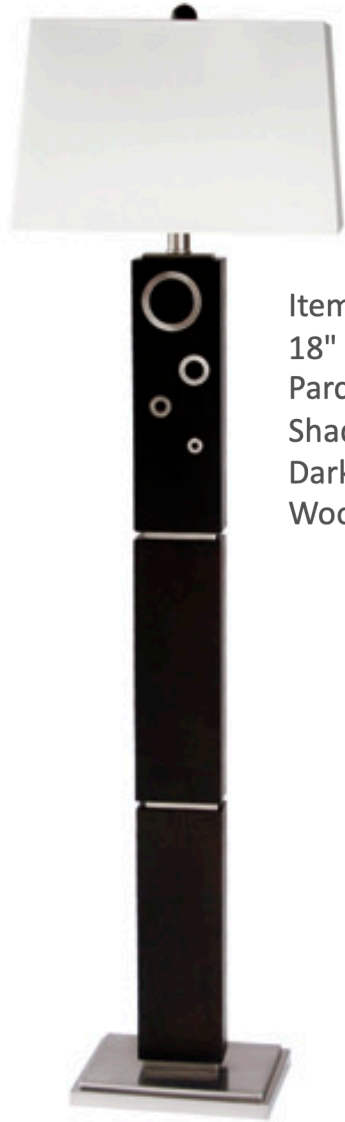

Item# F6108
18" W x 10" D x 64" H
Parchment Hardback
Shade
Dark Mahogany finish
Wood base