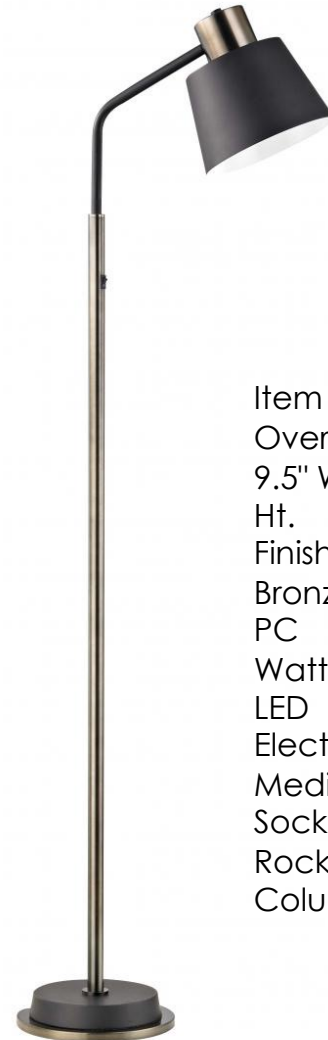

Item # F0001
Overall Dimensions:
9.5" W. x 18" D. x 60"
Ht.
Finish: Light Brushed
Bronze-Matte Black
PC
Wattage: 9 Watt
LED
Electrical Options*:
Medium Based
Socket, On/Off
Rocker Switch @
Column (ADA).