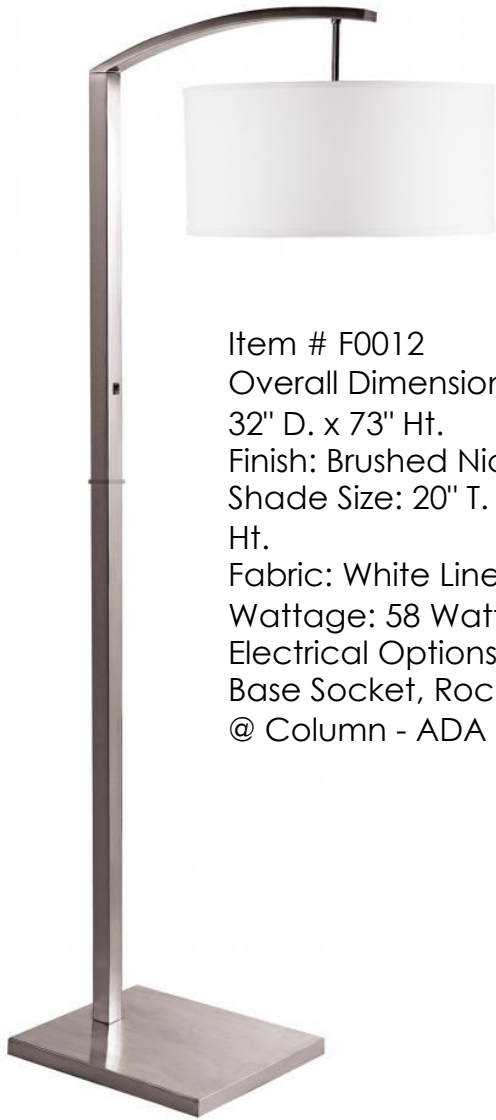

Item # F0012
Overall Dimensions: 20" W. x
32" D. x 73" Ht.
Finish: Brushed Nickel
Shade Size: 20" T. x 20" B. x 9"
Ht.
Fabric: White Linen
Wattage: 58 Watts
Electrical Options*: Medium
Base Socket, Rocker Switch
@ Column - ADA