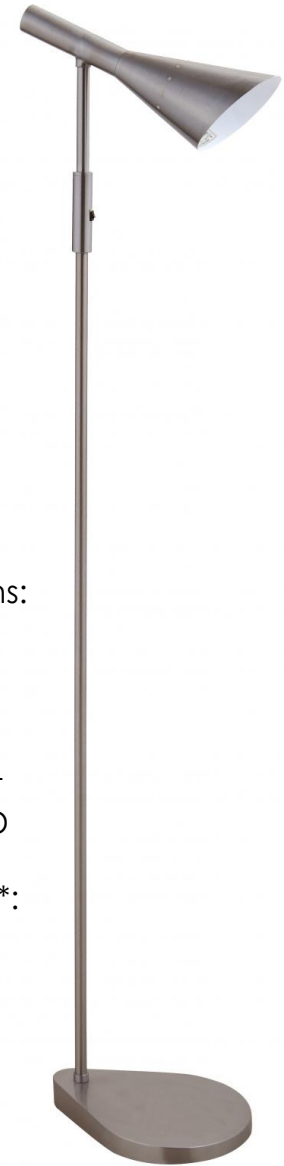

Item # F0028
Overall Dimensions:
8" W. x 12.5" D. x
58.5" Ht.
Finish: Bloom
Brushed Smoke
Wattage: 60 Watt
Fluorescent or LED
Equivalent
Electrical Options*:
Medium Based
Socket, On/Off
Rocker Switch @
Column (ADA)