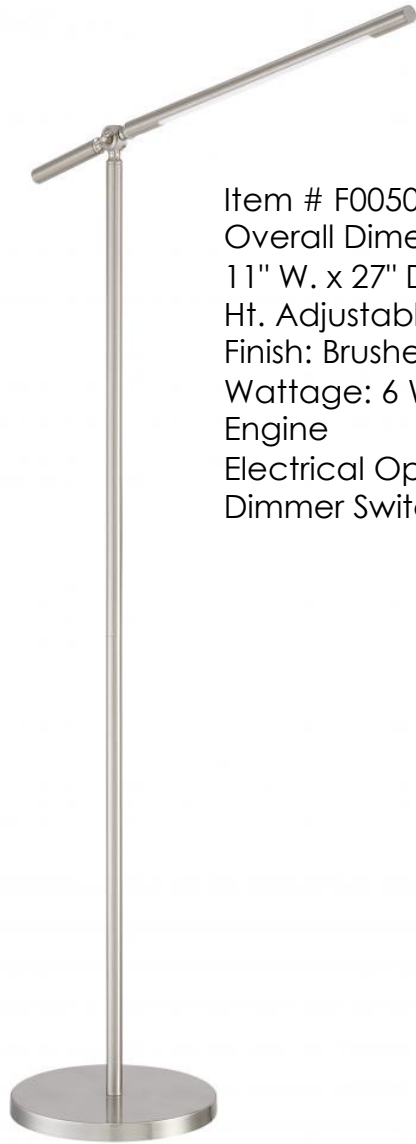

Item # F0050
Overall Dimensions:
11" W. x 27" D. x 52" to 59"
Ht. Adjustable
Finish: Brushed Nickel
Wattage: 6 Watt LED
Engine
Electrical Options:
Dimmer Switch @ Arm

Item # F0006
Overall Dimensions: 18" W. x
18" D. x 60" Ht.
Finish: Bozeman Bronze-
Distressed Copper Bronze
Shade Size: 18" T. x 18" B. x 10"
Ht.
Fabric: Cream Linen
Wattage: 27 Watts
Electrical Options*: On/Off
Push Through @ Socket
, Medium Base