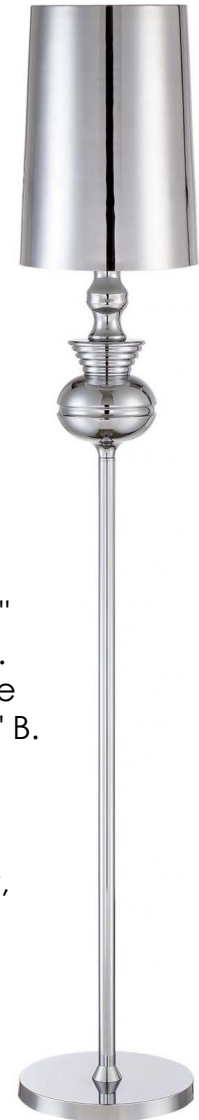

Item # F0040
Overall Dimensions: 10"
W. x 10" D. x 62.125" Ht.
Finish: Polished Chrome
Shade Size: 8.5" T. x 10" B.
x 14" Ht.
Wattage: 15 Watt LED
Electrical Options*:
Medium Based Socket,
On/Off Push Through
Switch @ Socket