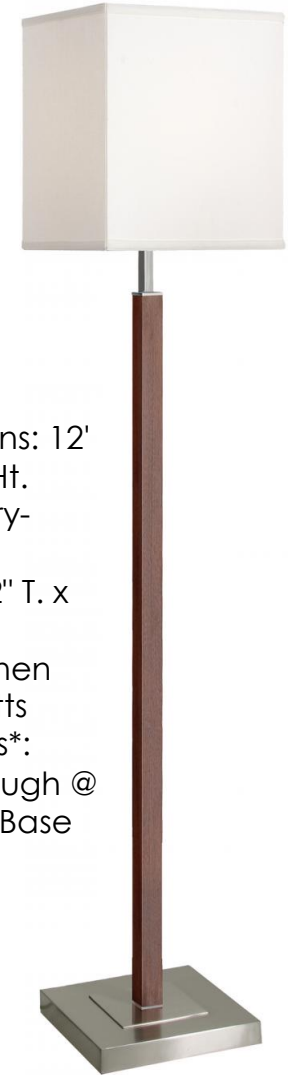

Item # F0002
Overall Dimensions: 12'
W. x 12" D. x 62" Ht.
Finish: Dark Cherry-
Brushed Nickel
Shade Size: 12:12" T. x
12:12" B. x 14" Ht.
Fabric: Cream Linen
Wattage: 27 Watts
Electrical Options*:
On/Off Push Through @
Socket, Medium Base