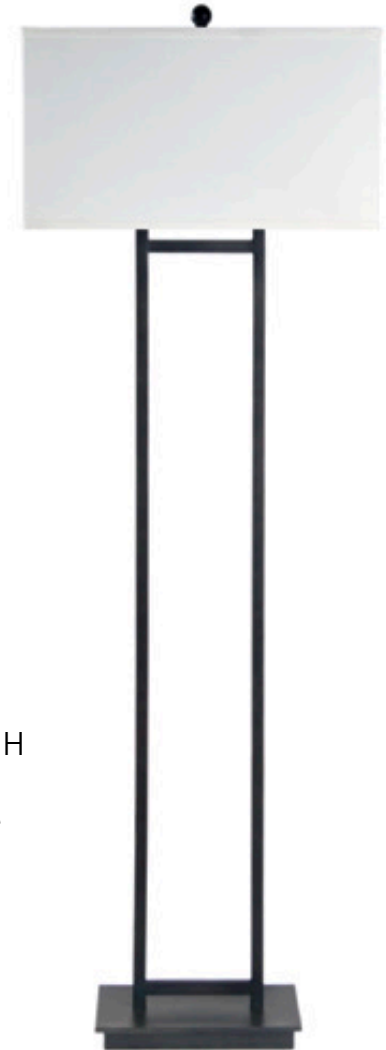

Item# F6108
16" W x 8" D x 61" H
Parchment
Hardback Shade
Blackened Steel
metal finish