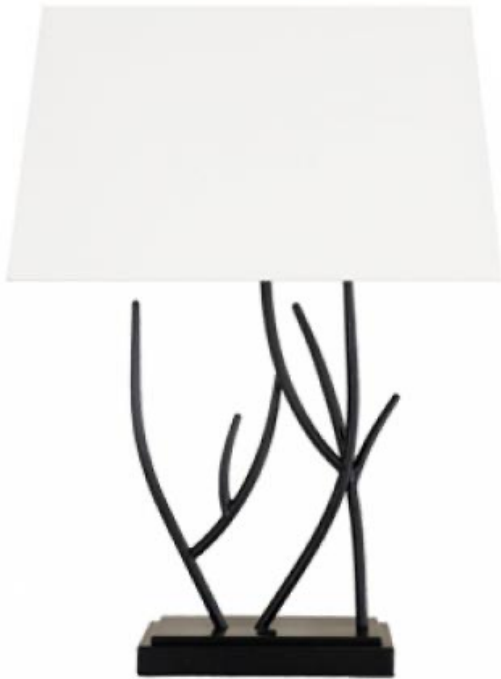

Item # T0072
Overall Dimensions:
20" W. x 8" D. x 28"
Ht.
Finish: Matte Black
Shade Size: 7: 17" T. x
8:20" B. x 11" Ht.
Rectangular
Fabric: White Linen
Wattage: 27 watts
Electrical Options*:
Medium Base
Socket, Rocker
Switch @ Base