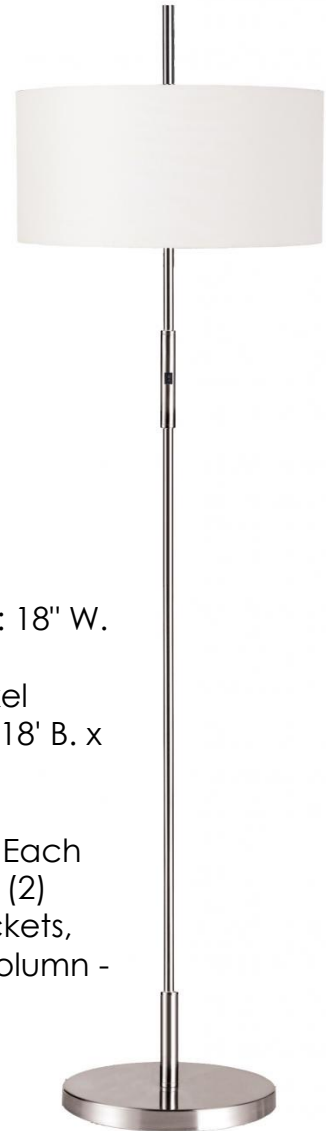

Item # F0026
Overall Dimensions: 18" W.
x 18" D. x 67" Ht.
Finish: Brushed Nickel
Shade Size: 18" T. x 18" B. x
9" Ht.
Fabric: White Linen
Wattage: 27 Watts Each
Electrical Options*: (2)
Medium Based Sockets,
Rocker Switch @ Column -
ADA