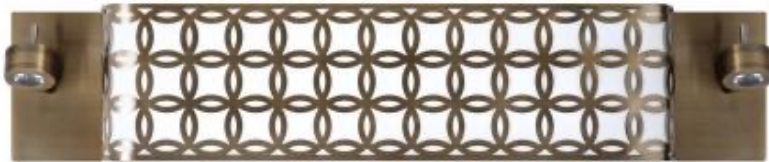

Item # W0037
Overall Dimensions: 30" W. x 5.25" D. x 6" Ht.
Finish: Light Brushed Bronze
Wattage: 18 Watts Each, 3 Watt LED Each
Electrical Options*: (2) GU24 Sockets, (2) LED,
4 Rocker Switches, Headboard Mount-Cord
Exits
Back At Enclosed Mounting Plate