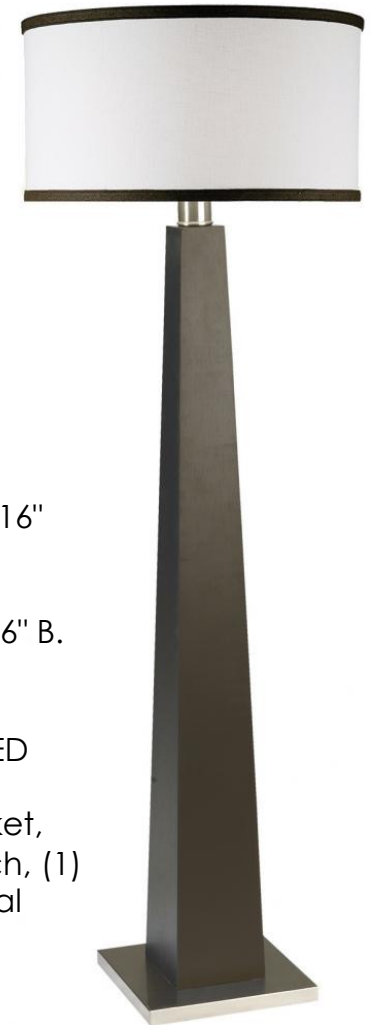

Item # F0036
Overall Dimensions: 20"
W. x 21.25" D. x 64.5" Ht.
Finish: Antique Mission
Bronze
Shade Size: 20" T. x 20" B.
x 9" Ht.
Fabric: Host Ivory
Wattage: 32 Watts Each
Electrical Options*: (2)
Medium Based Sockets,
Rocker Switch and Outlet
@ Column

Item # F0010
Overall Dimensions: 16"
W. x 16" D. x 28" Ht.
Finish: Big Dipper
Shade Size: 15" T. x 16" B.
x 10" Ht.
Fabric: Black Linen
Wattage: 15 Watt LED
Electrical Options*:
Medium Based Socket,
On/Off Rocker Switch, (1)
USB Port, (1) Electrical
Outlet