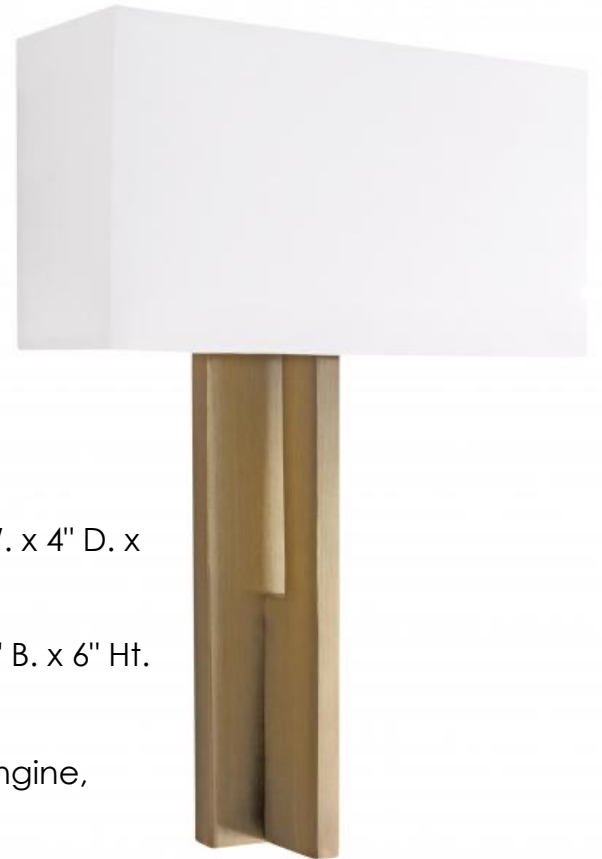

Item # W0093
Overall Dimensions: 15" W. x 4" D. x
16" Ht.
Finish: Antique Brass
Shade Size: 4:15" T. x 4:15" B. x 6" Ht.
Fabric: White Linen
Wattage: 8 Watts LED
Electrical Options*: LED Engine,
Hardwired