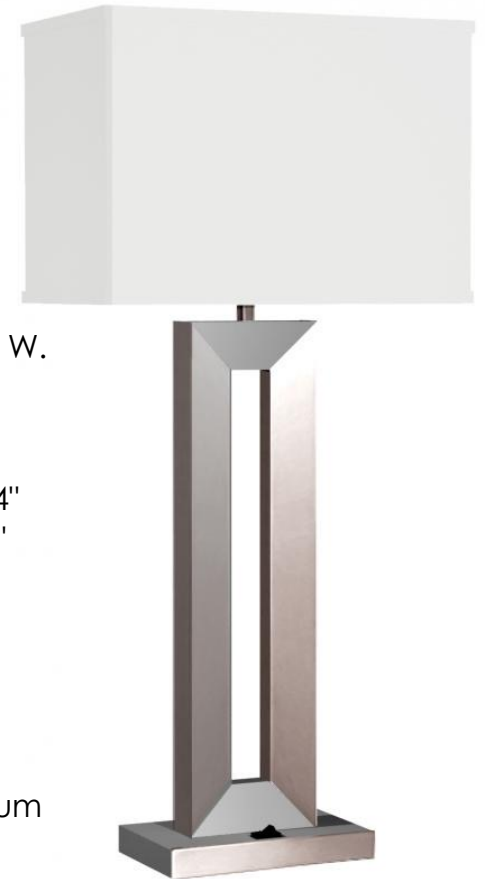

Item # T0048
Overall
Dimensions: 14" W.
x 8" D. x 30" Ht.
Finish: Brushed
Nickel
Shade Size: 8:14"
T. x 8:14" B. x 10"
Ht.
Fabric: Brussels
Cream
Wattage: 23
Watts
Electrical
Options*: Medium
Based Socket,
On/Off Rocker
Swtich @ Base