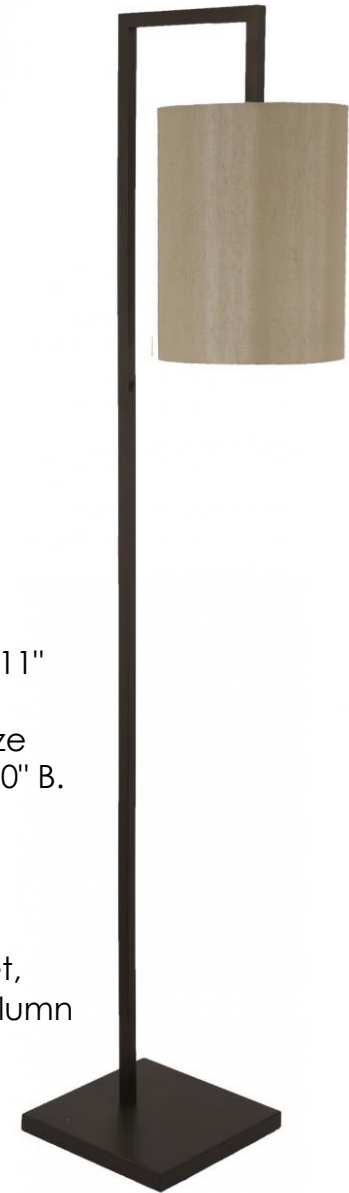

Item # F0014
Overall Dimensions: 11"
W. x 17" D. x 64" Ht.
Finish: Medium Bronze
Shade Size: 10" T. x 10" B.
x 13" Ht.
Fabric: Taupe Silk
Wattage: 42 Watts
Electrical Options*:
Medium Base Socket,
Rocker Switch @ Column