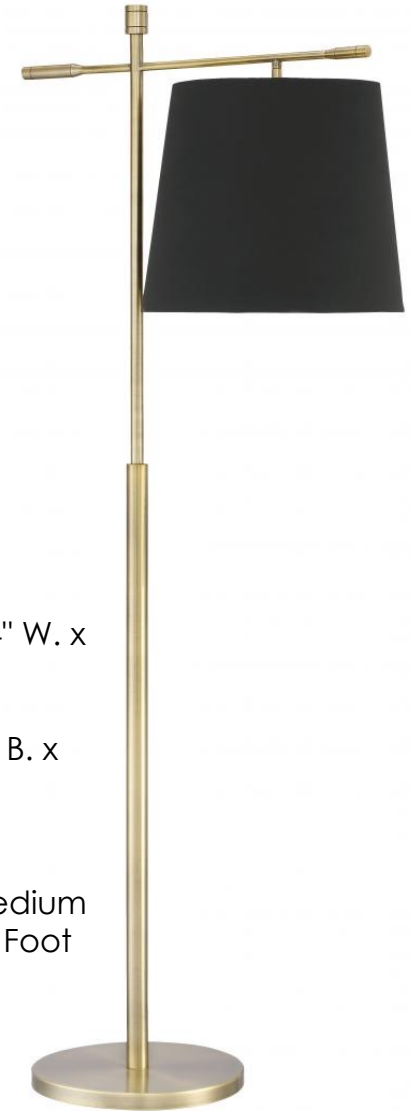

Item # F0016
Overall Dimensions: 14" W. x
23.5" D. x 60" Ht.
Finish: Antique Brass
Shade Size: 11" T. x 14" B. x
12" Ht.
Fabric: Black Linen
Wattage: 15 Watt LED
Electrical Options*: Medium
Based Socket, On/Off Foot
Switch @ Cord