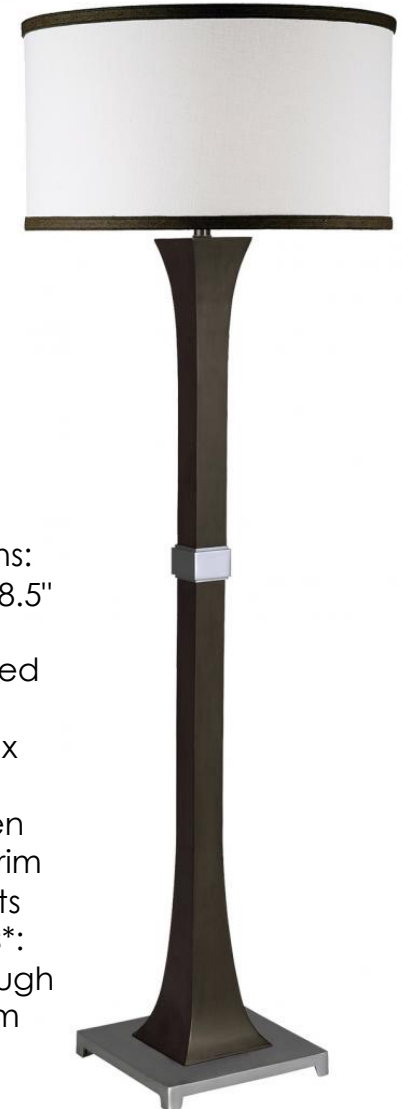

Item # F0005
Overall Dimensions:
18" W. x 18" D. x 58.5"
Ht.
Finish: Java-Brushed
Nickel
Shade Size: 18" T. x
18" B. x 10" Ht.
Fabric: White Linen
with Chocolate Trim
Wattage: 27 Watts
Electrical Options*:
On/Off Push Through
@ Socket, Medium
Base