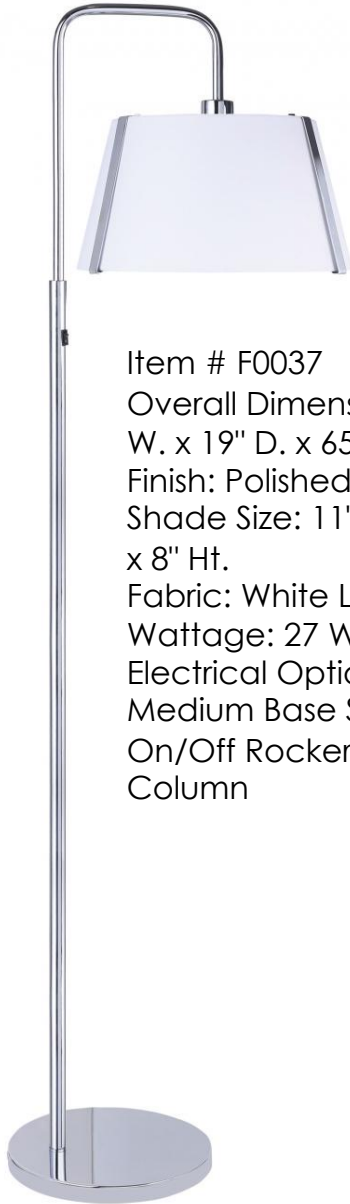

Item # F0037
Overall Dimensions: 15"
W. x 19" D. x 65" Ht.
Finish: Polished Chrome
Shade Size: 11" T. x 15" B.
x 8" Ht.
Fabric: White Linen
Wattage: 27 Watts
Electrical Options*:
Medium Base Socket,
On/Off Rocker Switch @
Column