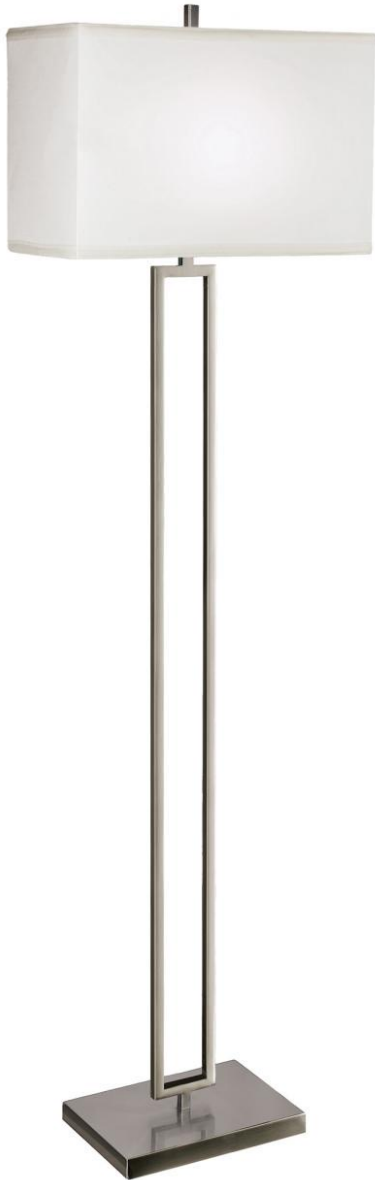

Item # F0033  
Overall Dimensions: 20" W. x 20"  
D. x 62.75" Ht.  
Finish: Hilton Dark Wood-  
Brushed Nickel  
Shade Size: 20" W. x 20" D. x 15"  
Ht.  
Fabric: Cream Linen  
Wattage: 32 Watts  
Electrical Options\*: Medium  
Base Socket, Rocker Switch @  
Neck

Item# F6105  
15" W x 35" D x 63" H  
Brussels Shade Shade  
Polished Chrome finish

Item # F0035  
Overall Dimensions: 18"  
W. x 9" D. x 61" Ht.  
Finish: Brushed Nickel  
Shade Size: 9:18" T. x  
9:18" B. x 11" Ht.  
Fabric: Cream Linen  
Wattage: 27 Watt  
Electrical Options\*:  
On/Off Push Through  
@  
Socket, Medium Base