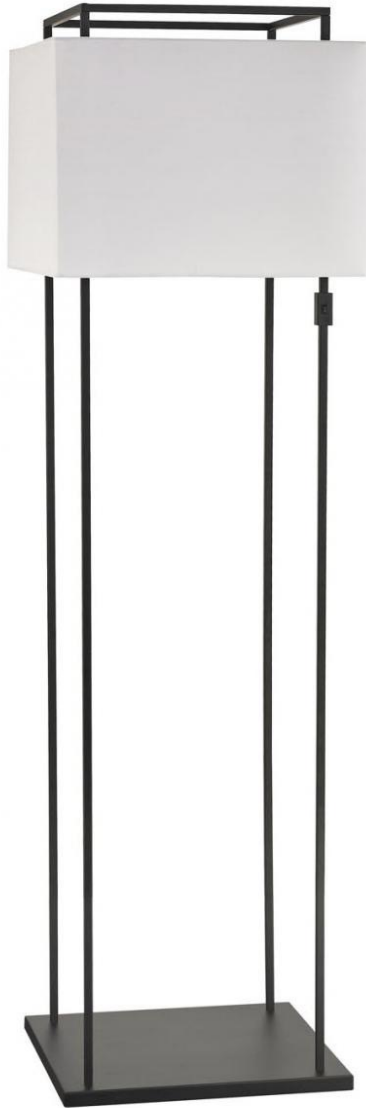

Item # F0031
Overall Dimensions: 19"
W. x 19" D. x 66" Ht.
Finish: Matte Black
Shade Size: 19:19" T. x
19:19" B. x 14" Ht.
Fabric: White Linen
Wattage: 27 Watts
Each
Electrical Options*: (2)
Medium Based
Sockets, On/Off
Rocker Switch @
Column (ADA)