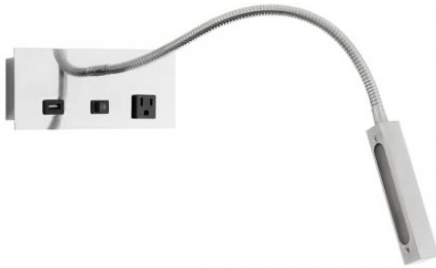

Item # W0027
Overall Dimensions:
8" W. x 22.75" D. x 3.5" Ht.
Finish:
Frosted Clear-Clear-Polished Chrome
Wattage:
3 Watt LED
Electrical Options*:
LED Lamping, On/Off Rocker Switch,
Electrical Outlet, and USB Port at Backplate,
Headboard Mount-Cord Exits Back at
Enclosed Mounting Plate.