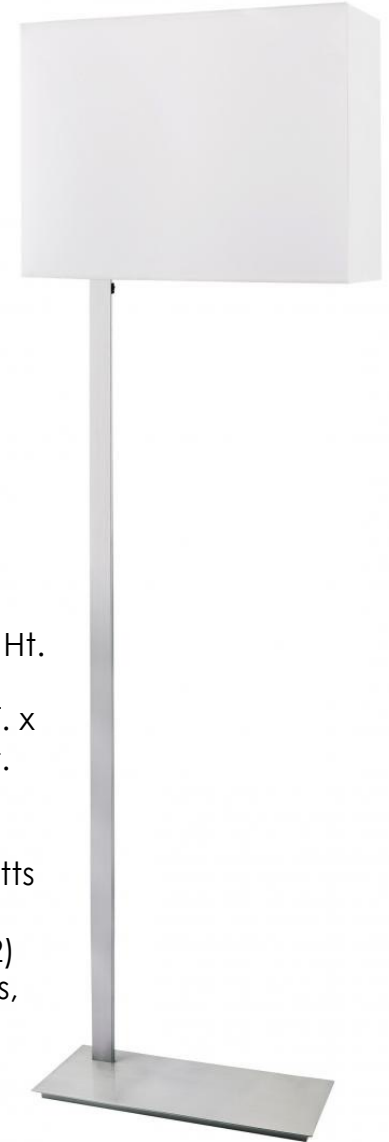

Item # F0023
Overall Dimensions: 18"
W. x 18" D. x 61" Ht.
Finish: Brushed Nickel
Shade Size: 18" T. x 18" B. x
10" Ht.
Fabric: White Linen
Wattage: 27 Watts
Electrical Options*:
Medium Based Socket,
On/Off Rocker Switch @
Column (ADA)

Item # F0024
Overall Dimensions:
17.75" W. x 8" D x 63" Ht.
Finish: Brushed Nickel
Shade Size: 8:17.75" T. x
8:17.75" B. x 13.75" Ht.
Fabric: White
Honeycomb
Wattage: 9.5 LED Watts
Each
Electrical Options*: (2)
Medium Base Sockets,
Rocker Switch @
Column