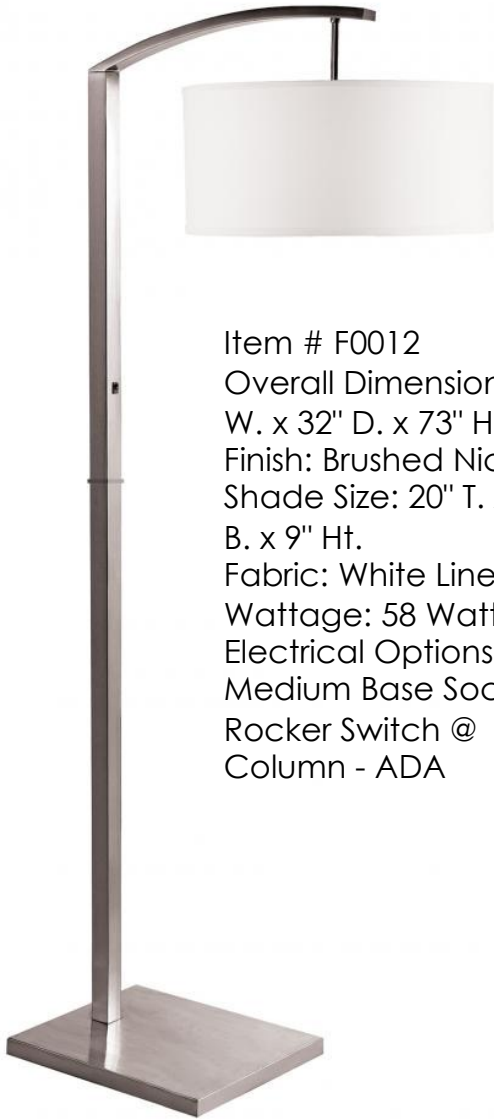

Item # F0012
Overall Dimensions: 20"
W. x 32" D. x 73" Ht.
Finish: Brushed Nickel
Shade Size: 20" T. x 20"
B. x 9" Ht.
Fabric: White Linen
Wattage: 58 Watts
Electrical Options*:
Medium Base Socket,
Rocker Switch @
Column - ADA