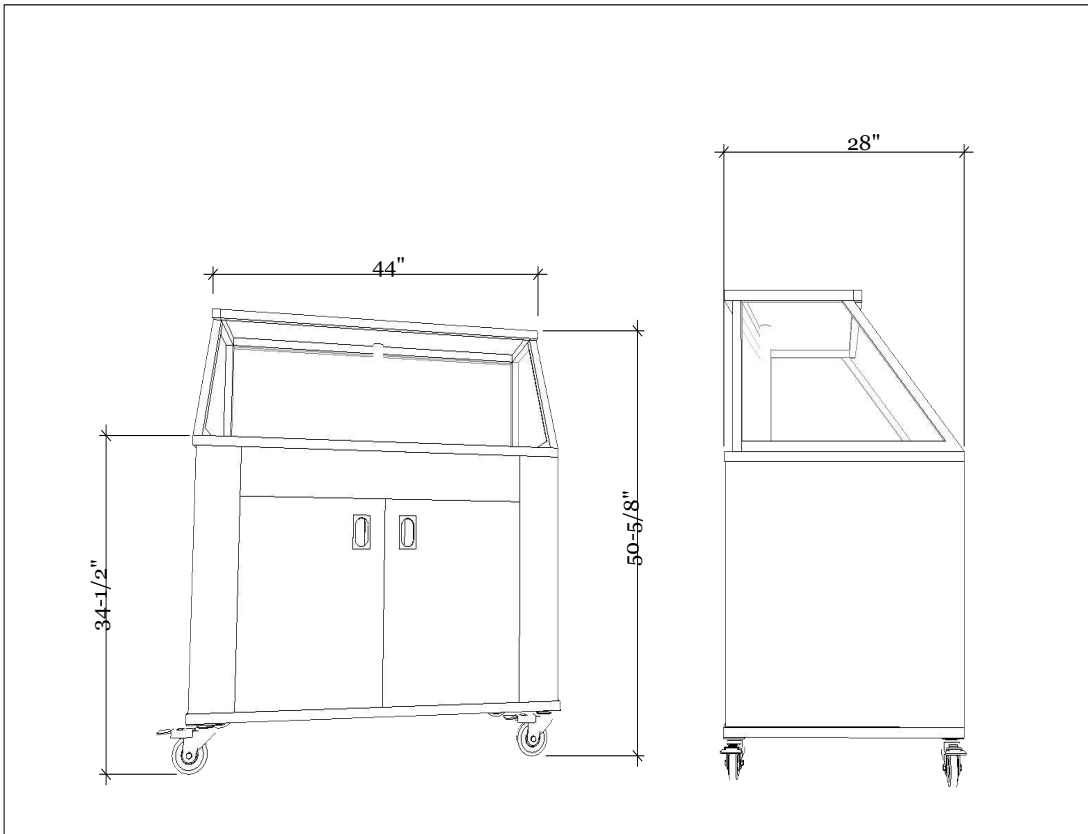

The Food Cart Designed For Reimbursable Meals

Condiment Module And Lexan Display Housing Standard

Internal Pan Racks Standard

Daffodil Food Cart

Designed By Food Service Directors

- Light weight and functional
- Designed specifically for reimbursable meals
- Cash drawer
- No exposed wires!

Custom Graphics

- Graphic design services included
- Optional umbrella
- Optional battery power for your POS system

(619) 562-1486

www.ServeSmart.net

SHIPPING SPECS

Gross Weight294 lbs
Net Weight271 lbs
Carton Dims (WDH).....50"x36"x54"
Units per Pallet1

DIMENSIONS

External: 44"W x 28"D x 50.625"H

TECH SPECS

n/a-Ambient Food Cart

- Daffodil Cart Is Shipped Assembled
- Custom Graphics Per Customers Request