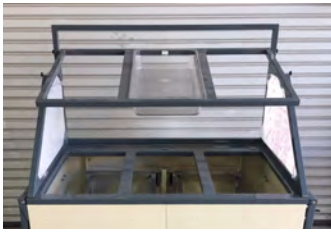

Upper Shelf And Pan Rack Options