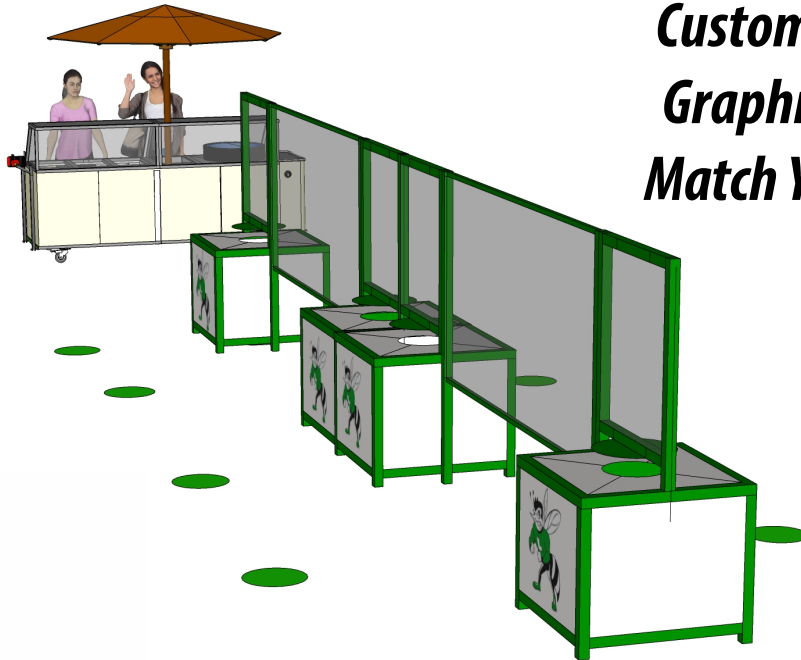

SAFE SPACE FOR SCHOOLS

STUDENT BARRIERS

Aesthetic Solution For Social Distancing On Campus

Bring Back Your Students *Safely*

Made in USA

- Indoor/Outdoor Student Barriers
- Student Barriers With Trash Receptacles
- Food Carts With Barriers
- Serving Line Barriers
- Serving Window Barriers
- MotoBars To Separate Eating Areas
- Outdoor Barriers
- Floor Graphics For Spacing

SAFE SPACE FOR SCHOOLS

Outdoor Barriers With/Without Trash Receptacles

*Custom Colors And
Graphics Included
Match Your campus*

SAFE SPACE FOR SCHOOLS

Outdoor Barriers Without Trash Receptacles

- **Portable-Casters**
- **Portable-Flat Feet**
- **Ground Mounted**

Call Now

MotoBars

Create eating areas for students in any location. Indoors and outdoors.

Multiple configurations available.

- Features Include:**
- Your Choice of Color
 - Custom-Interchangeable Graphic Panels
 - ID Poles- Create an Identifier for Each Location
 - Back Pack "Hangers"
 - Speaker Options-Solar Panels
 - Optional Seating