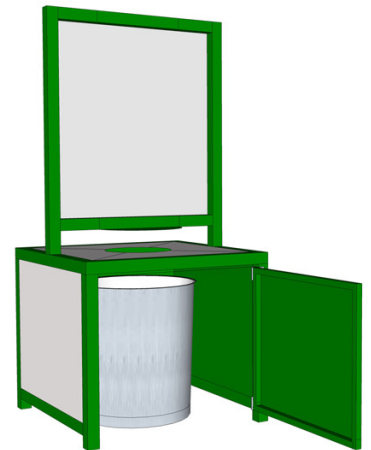

SAFE SPACE FOR SCHOOLS

STUDENT BARRIERS

Aesthetic Solution For Social Distancing On Campus

Bring Back Your Students *Safely*

Made in USA

- Indoor/Outdoor Student Barriers
- Student Barriers With Trash Receptacles
- Food Carts With Barriers
- Serving Line Barriers
- Serving Window Barriers
- MotoBars To Separate Eating Areas
- Outdoor Barriers
- Floor Graphics For Spacing

SAFE SPACE FOR SCHOOLS

Outdoor Barriers With/Without Trash Receptacles

*Custom Colors And
Graphics Included
Match Your campus*

SAFE SPACE FOR SCHOOLS

Outdoor Barriers Without Trash Receptacles

- **Portable-Casters**
- **Portable-Flat Feet**
- **Ground Mounted**