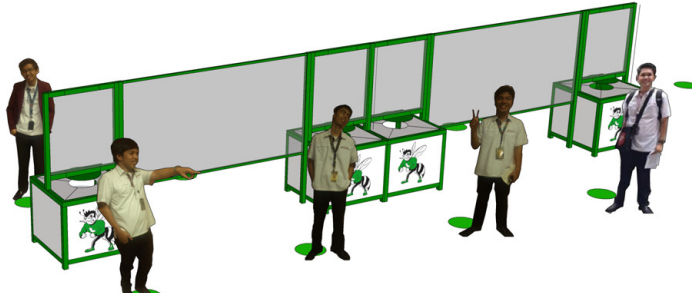

SAFE SPACE FOR SCHOOLS

STUDENT BARRIERS

Aesthetic Solution For Social Distancing On Campus

Bring Back Your Students *Safely*

Made in USA

- Indoor/Outdoor Student Barriers
- Student Barriers With Trash Receptacles
- Food Carts With Barriers
- Serving Line Barriers
- Serving Window Barriers
- MotoBars To Separate Eating Areas
- Outdoor Barriers
- Floor Graphics For Spacing

SAFE SPACE FOR SCHOOLS

Outdoor Barriers With/Without Trash Receptacles

*Custom Colors And
Graphics Included
Match Your campus*

SAFE SPACE FOR SCHOOLS

Outdoor Barriers Without Trash Receptacles

- **Portable-Casters**
- **Portable-Flat Feet**
- **Ground Mounted**

Call Now

MotoBars

Create eating areas for students in any location. Indoors and outdoors.

Multiple configurations available.

- Features Include:**
- Your Choice of Color
 - Custom-Interchangeable Graphic Panels
 - ID Poles- Create an Identifier for Each Location
 - Back Pack "Hangers"
 - Speaker Options-Solar Panels
 - Optional Seating