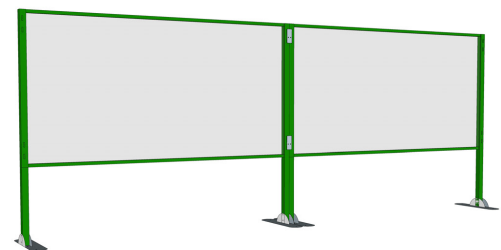

SAFE SPACE FOR SCHOOLS

Outdoor Barriers Without Trash Receptacles

- **Portable-Casters**
- **Portable-Flat Feet**
- **Ground Mounted**

Made in USA

CLIENT: Grossmont HS
DATE: 06.12.20 VERSION: 3.00
PROJECT: Social Distance Barrier

619.562.1486
www.servesmart.net