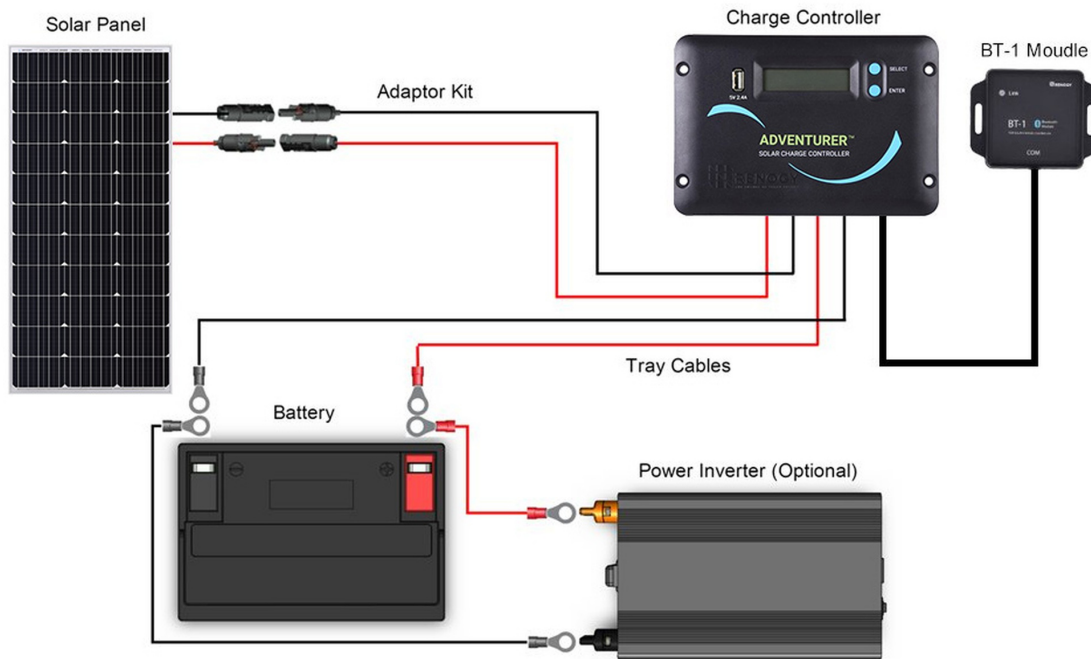

Solar Powered CHARGING STATIONS

An industrial grade solar power kit for your Quick Cafe will provide years of reliable service. Expanded power kits available are available to power such things as our heated food warming bags or recharge coolers. Create a point of service anywhere on campus.