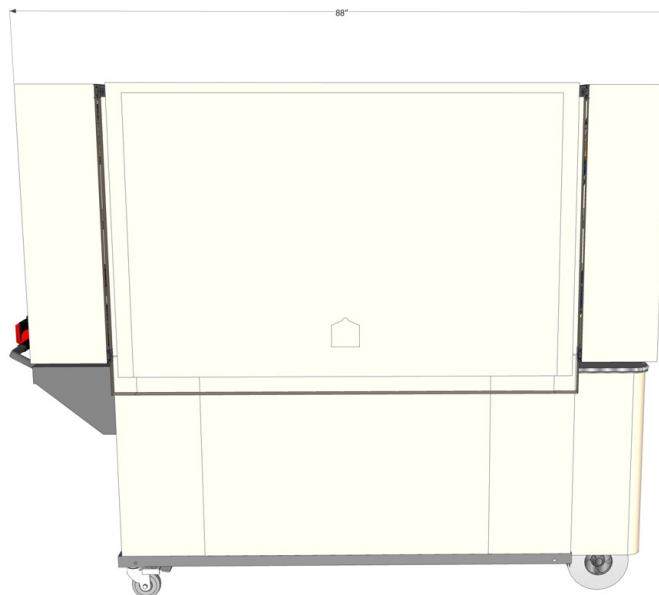

Custom Graphics Included

Pricing
EVO A LA CARTE
Call For Pricing Available

Multiple Options Available-
**Build And Equip For Your
Application**

Contact:
(619) 562-1486
www.servesmart.net