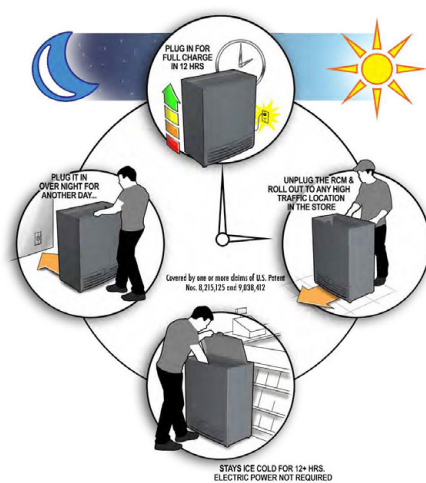

Integrated Recharge Cooler

RECHARGE COLD MERCHANDISER

www.servesmart.net