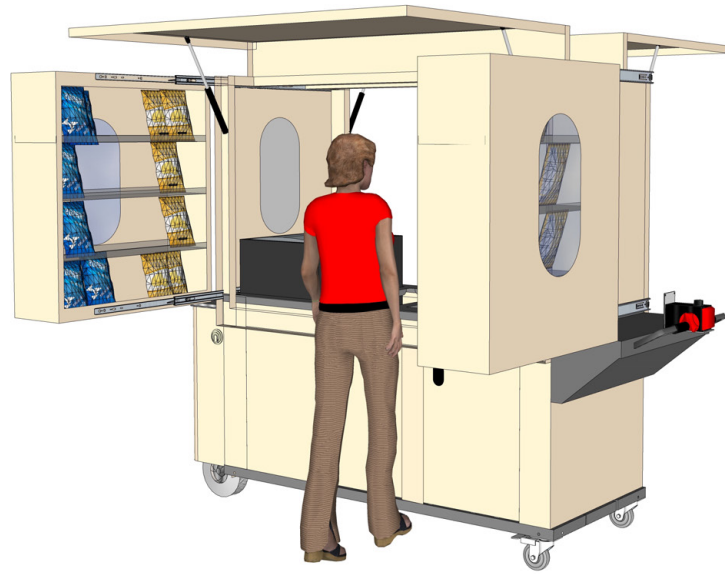

Custom Graphics Included

Pricing
EVO A LA CARTE
Call For Pricing Available

Multiple Options Available-
**Build And Equip For Your
Application**

Contact:
(619) 562-1486
www.servesmart.net