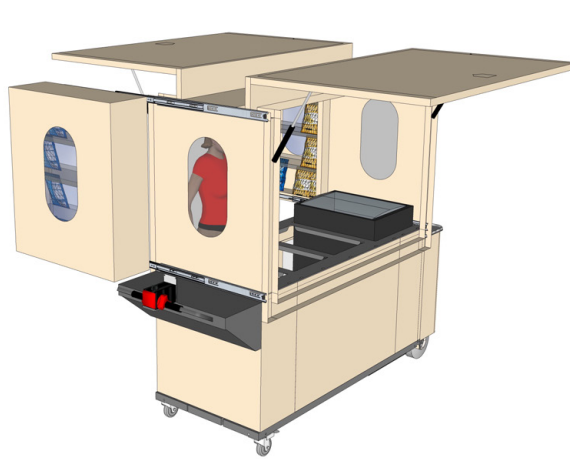

Custom Graphics Included

Pricing
EVO A LA CARTE
Call For Pricing Available

Multiple Options Available-
**Build And Equip For Your
Application**

Contact:
(619) 562-1486
www.servesmart.net