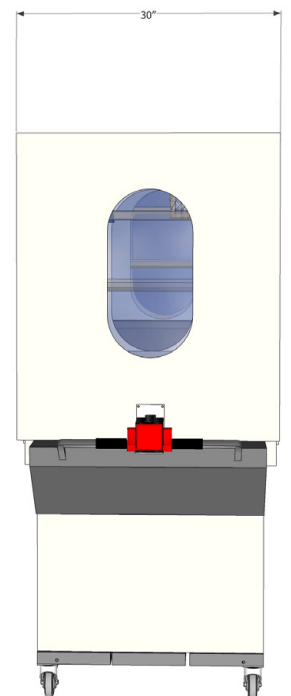

Custom Graphics Included

Pricing
EVO A LA CARTE
Call For Pricing Available

Multiple Options Available-
**Build And Equip For Your
Application**

Contact:
(619) 562-1486
www.servesmart.net