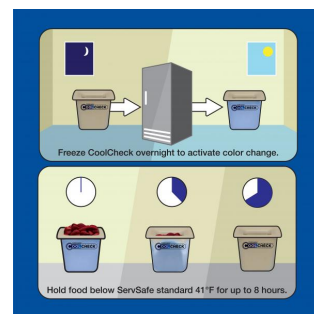

Add the optional EVO Food Cart components to create a self-contained point of sale:

- Heated Cabinet-110v
- Recharge Cooler-No Ice Needed
- Refrigerated Cooler-110v
- Lithium Batter Pack-Run 110v cooler and warmer cabinets with no external power
- Inverter
- Heated Food Warming Bags with Heat Plates
- Gel Refrigerant Pans
- Solar Charging

**Optional Gel Refrigerant Pans-
Keep Food/Beverages Cold**