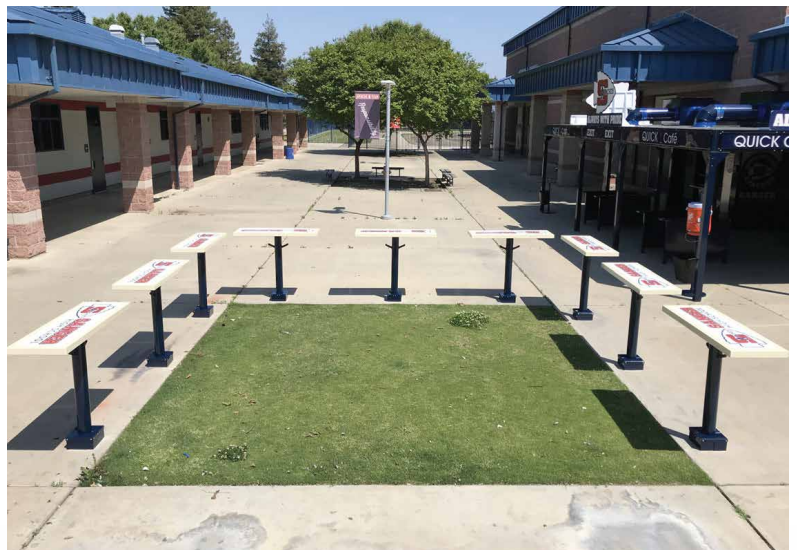

Design/Layout For
The Most Efficient
Eating Areas

Picnic Tables With Our
RealShade Structures

Aluminum Shade Structures
For Picnic Tables

» *The Difference is RealShade*

CAMPUS ENHANCEMENTS

Serving Line Control Indoor/Outdoor