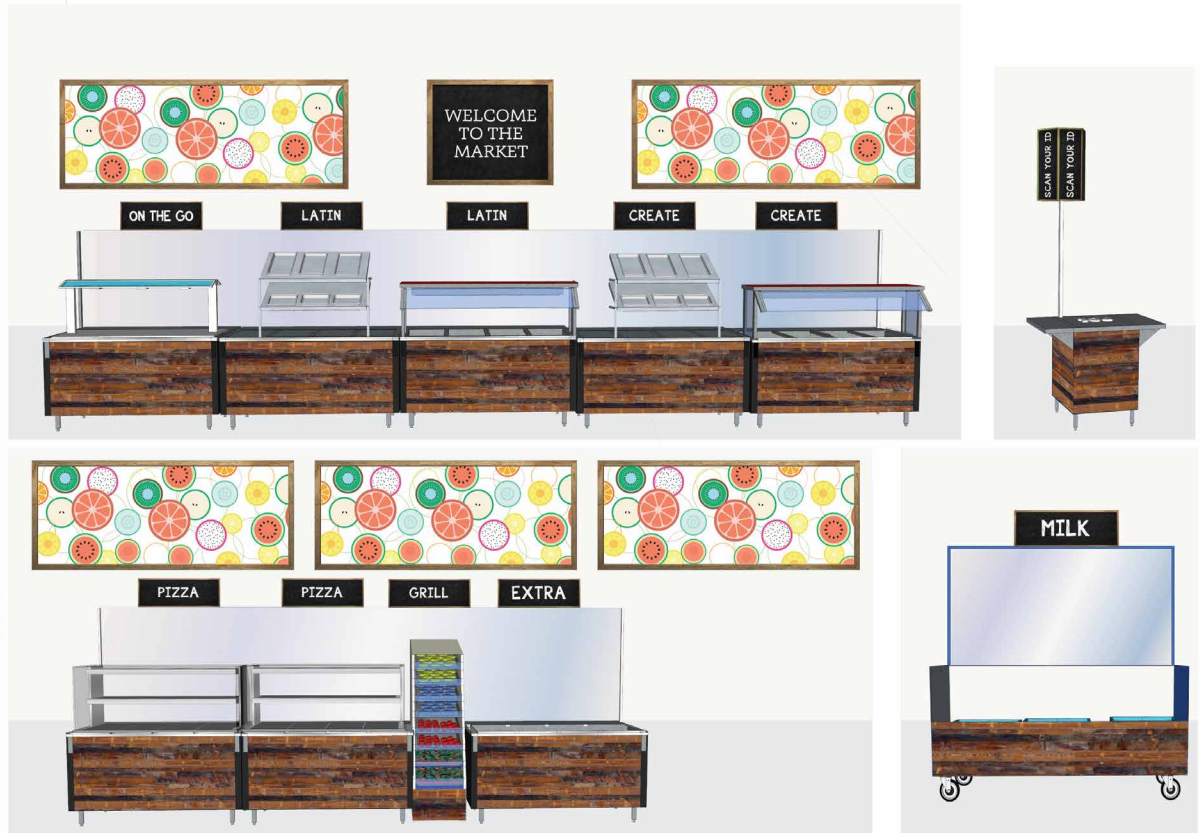

SPEED LINE COMPONENTS

Speed Line Package

- Hot Wells
- Cold Wells
- Sneeze Guard
- Tray Slides
- Fruit Display
- Custom School Graphics
- Custom POS Station
- Custom Menus
- Custom Marquees

- Indoor/Outdoor Models
- Custom Graphics Included
- Optional Digital Displays

Details And Aesthetics

SPEED LINE REPLACEMENT

We Design, Build And Install A Functional And Beautiful Replacement Serving Line For Your Cafeterias Or Multi Purpose Rooms

SPEED LINE OPTIONS

- Digital Displays
- Custom POS Stations
- Custom Configurations
- Custom Area Enhancements
- Indoor/Outdoor Packages

Create a partnership atmosphere between the students, the administration and food service

Custom Designed For Each Campus

WE BRING YOUR IDEAS TO LIFE

Site Surveys Provided At No Charge

CAMPUS ENHANCEMENTS

- Design-Installation
- Indoor Cafeterias Enhancements
- Outdoor Wallscapes
- Digital Signs-Menus

MOBILE SERVING LINES

Mobile And Modular With Optional
Solar/Battery Power

EVO OPTIONS

- Mobile
- Modular
- Solar-Battery Power Option
- Custom Color Graphics
- Lockable