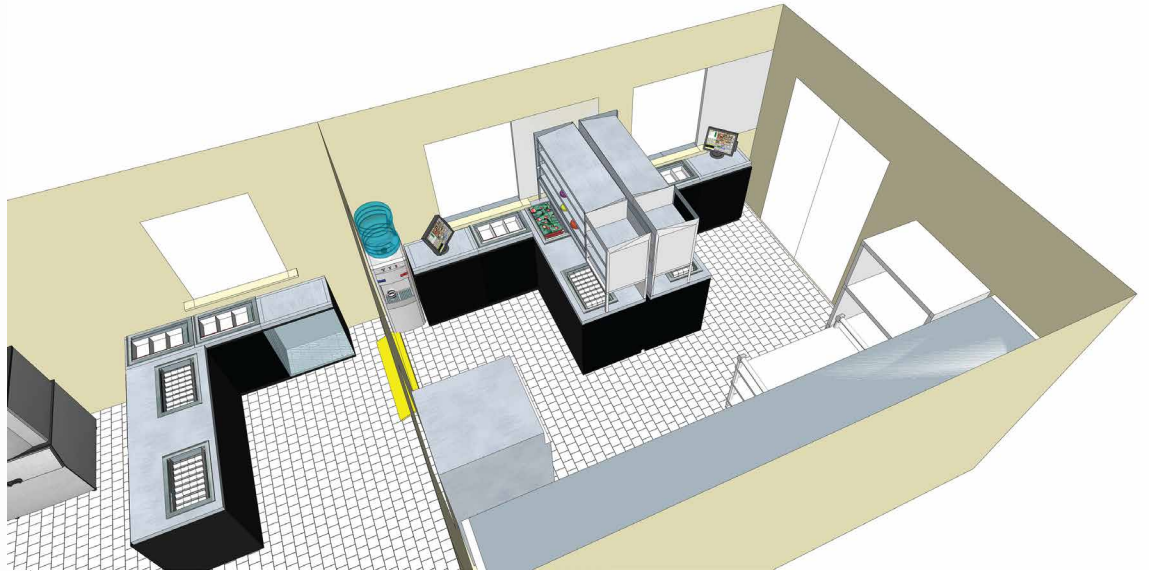

- » Designed For Your Application
- » Delivered And Setup

Design/Layout The Most Efficient Serving Areas

Campus Signs

Custom Outdoor Awnings For Food Service

Contact: 619-562-1486
www.ServeSmart.net

SERVING WINDOW SOLUTIONS

Maximize The Function And Improve The Aesthetics Of Your Serving Windows

SERVING WINDOW ENHANCEMENTS INTERIOR/EXTERIOR

- Interior Equipment Design
- Ergonomic Shelving
- Custom Counters
- Portable Food Inventory Solutions
- Rolling Food
- Custom POS Stations
- Indoor/Outdoor Models
- Custom Graphics Included
- Optional Digital Displays