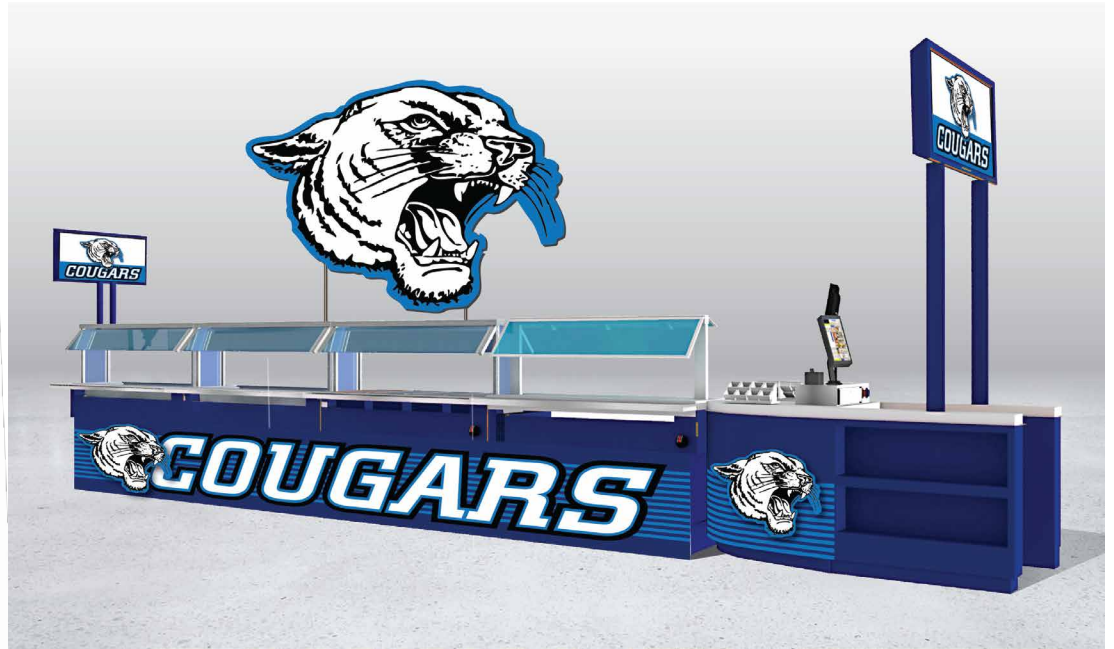

SPEED LINES SERVING LINES

We Create The Most Efficient And Attractive Point Of Sale
Custom Designed For Each School

SPEED LINE OPTIONS

- Digital Displays
- Custom POS Stations
- Custom Configurations
- Custom Area Enhancements
- Indoor/Outdoor Packages