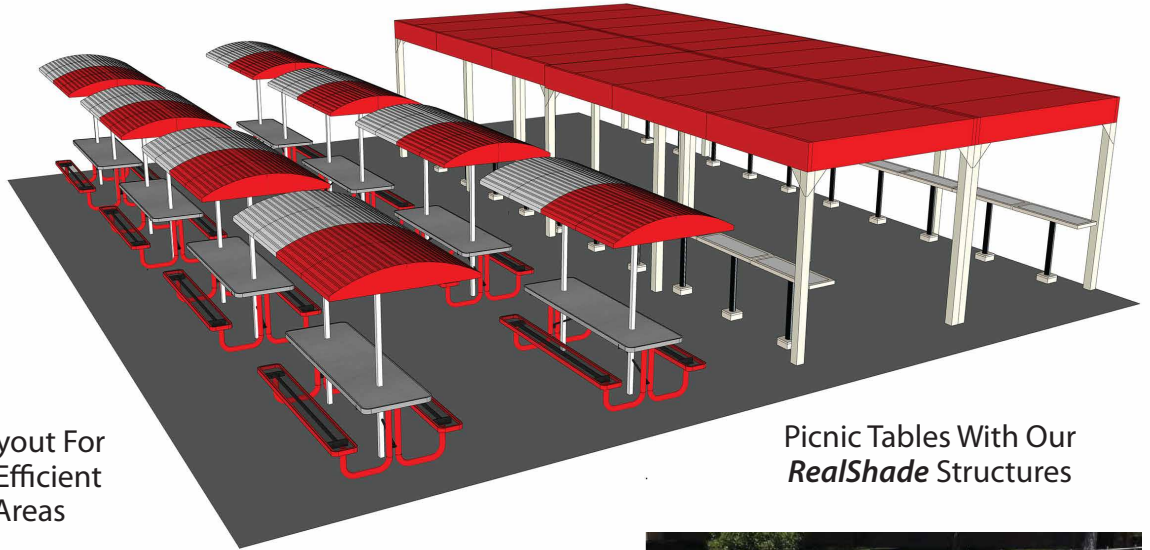

Maximize The Function And Improve The Aesthetics Of Your Serving Windows

SERVING WINDOW ENHANCEMENTS INTERIOR/EXTERIOR

- Interior Equipment Design
- Ergonomic Shelving
- Custom Counters
- Portable Food Inventory Solutions
- Rolling Food
- Custom POS Stations
- Indoor/Outdoor Models
- Custom Graphics Included
- Optional Digital Displays

Give Your Staff The Tools To Distributed Meals Fast and Efficiently. Interior And Exterior Solutions

FACULTY AMENITIES

Faculty Food Service Enhancements

FACULTY LOUNGE ENHANCEMENTS

- Faculty Lounge Remodels
- Custom Refreshment Centers
- Wall Art Design-Installation
- Digital Displays-Menus
- Custom Accessory Furniture

Faculty Lounge Refreshment Centers

» Designed For You
» Create Your Image

Contact: 619-562-1486
www.ServeSmart.net

CAMPUS ENHANCEMENTS

Point Of Consumption Solutions
Indoor/Outdoor

CAMPUS ENHANCEMENTS

- Motobars
- *RealShade* Tables
- Custom Layout And Design
- Custom Color And Graphics

Design/Layout For
The Most Efficient
Eating Areas

Picnic Tables With Our
RealShade Structures

Aluminum Shade Structures
For Picnic Tables

» *The Difference is RealShade*

CAMPUS ENHANCEMENTS

Serving Line Control Indoor/Outdoor