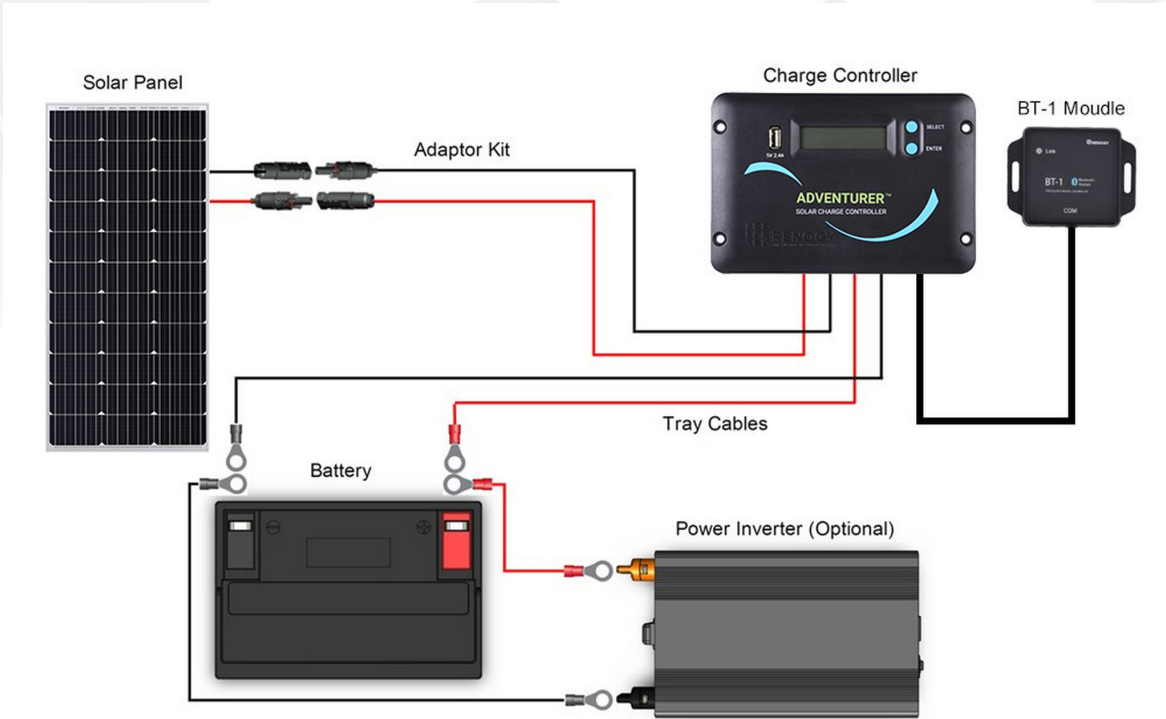

Solar Powered QUICK CAFE

Solar powered open/close for the motorized door. Allows you to install a Quick Cafe in any location without needed electrical. The standard option powers the motorized rolling door and your food service POS system. An industrial grade solar power package provides years of reliable service. Expanded power kits are available to power such things as our heated food warming bags or recharge coolers.

- Custom Colors
- Custom Graphics
- Steel/Aluminum Awning
- Portable
- Complete Equipment Packages Available

Solar Powered QUICK CAFE

An industrial grade solar power kit for your Quick Cafe will provide years of reliable service. Expanded power kits available are available to power such things as our heated food warming bags or recharge coolers. Create a point of service anywhere on campus.

Solar Power For Security Door Operation