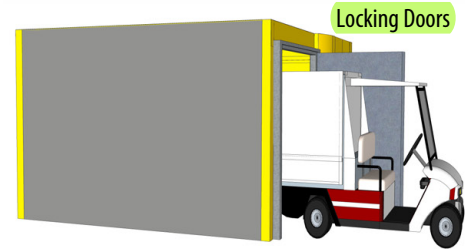

Model: 2021 QCGarage

- Locking Doors-Both Sides
- Enclosed Awning Wall
- Optional Serving Windows-Awning Wall

EV GARAGE-QUICK CAFE COMBO

Need a place to store your new electric vehicle?

Garage Kit For Your Quick Cafe

Once your electric vehicle is outside, your garage transforms into a **Quick Cafe** point of sale.

Students can pass through for grab-n-go or we offer a serving window option to serve students traditionally.