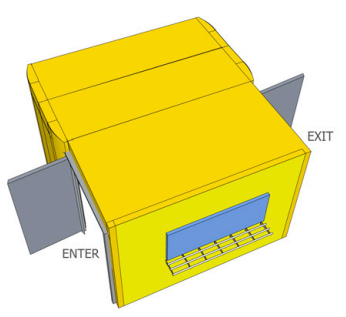

Model: 2021 QCGarage

- Locking Doors-Both Sides
- Enclosed Awning Wall
- Optional Serving Windows-Awning Wall

EV GARAGE-QUICK CAFE COMBO

Need a place to store your new electric vehicle?

Garage Kit For Your Quick Cafe

Once your electric vehicle is outside, your garage transforms into a **Quick Cafe** point of sale.

Students can pass through for grab-n-go or we offer a serving window option to serve students traditionally.