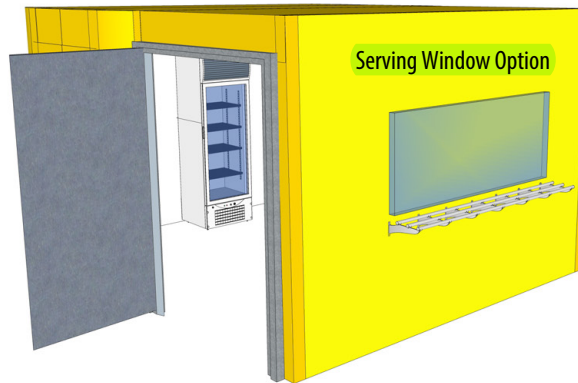

Model: 2021 QCGarage

- Locking Doors-Both Sides
- Enclosed Awning Wall
- Optional Serving Windows-Awning Wall

EV GARAGE-QUICK CAFE COMBO

Need a place to store your new electric vehicle?

Garage Kit For Your Quick Cafe

Once your electric vehicle is outside, your garage transforms into a **Quick Cafe** point of sale.

Students can pass through for grab-n-go or we offer a serving window option to serve students traditionally.

Add the garage option to any model Quick Cafe