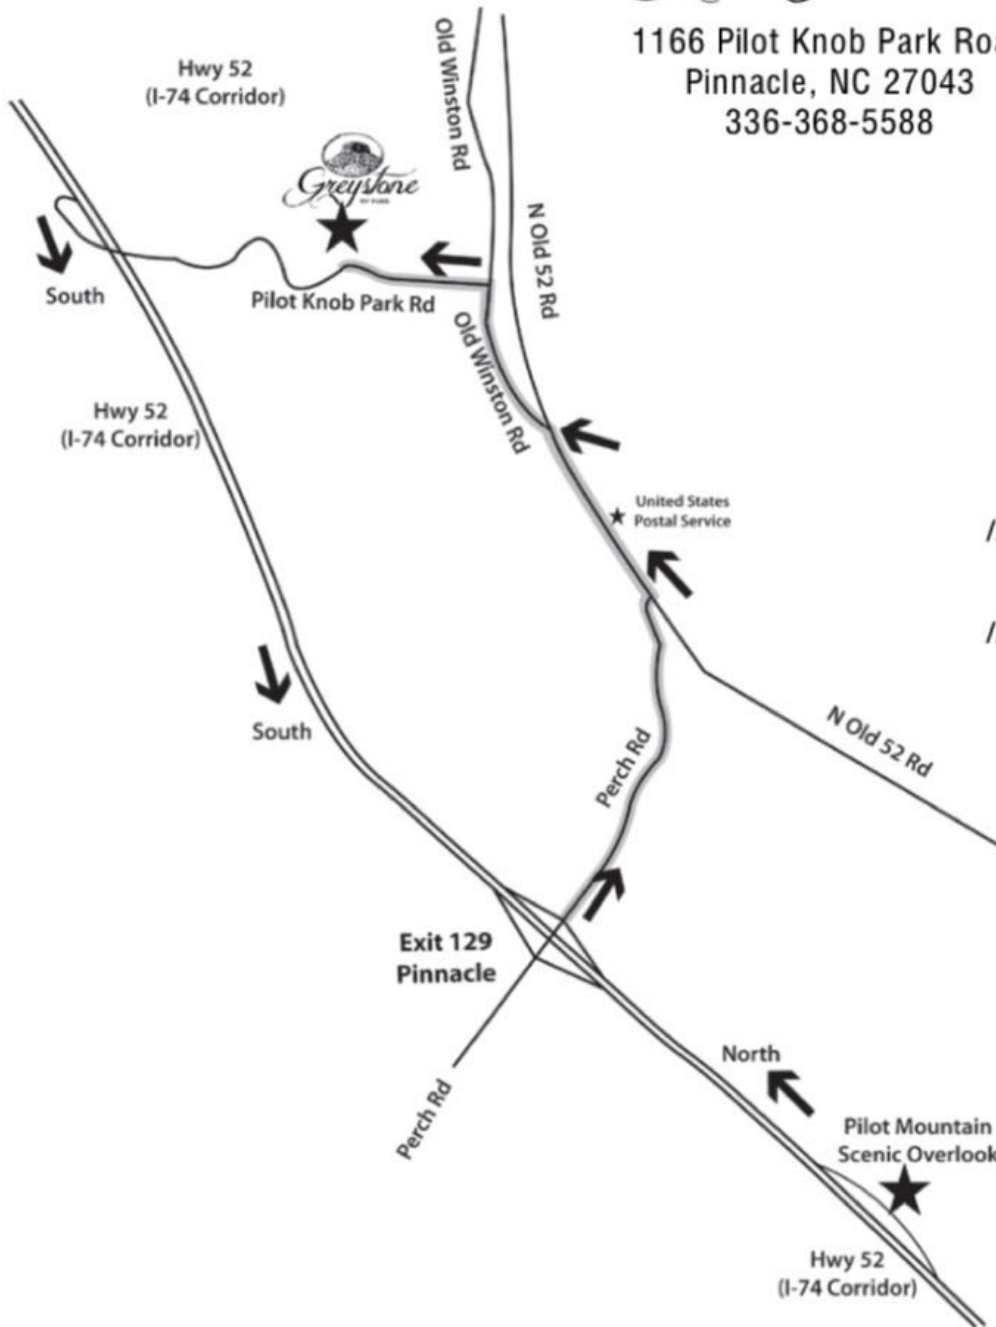

1166 Pilot Knob Park Road
Pinnacle, NC 27043
336-368-5588

Do Not Use GPS from Hwy 52

In order to get in the gate without damage to your camper or our property, **All** campers **MUST** follow these directions to Greystone RV Park regardless of the length of your camper.

From Hwy -52 (I-74 Corridor)
Take Exit 129

If traveling North

Turn Right off of exit ramp on Perch Rd

If traveling South

Turn Left off of exit ramp on Perch Rd
For 1 mile

Turn Left at stop sign onto old Hwy. 52
For a 1/2 mile

Turn Left onto Old Winston Rd.
For a 1/4 mile

Turn Left onto Pilot Knob Park Rd.
For a 1/4 mile

Turn Right into Greystone Rv Park
(wood fence and stone column entrance)

Contactless Check In 1:00-9:00PM
No Check In after hours
Please call **336-368-5588**
upon arrival for gate access

Pull up in front of the Office/Bathhouse
(see site map Do Not Block Driveway)
and take your envelope from the

Check In box (red lid) by the front door when you arrive.
Your site number and gate code will be on the
information/rules sheet inside your envelope.