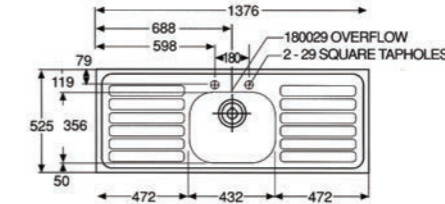

Ref: FPI0018
Bowl Depth: 178mm
Single Bowl, Double Drainer Inset