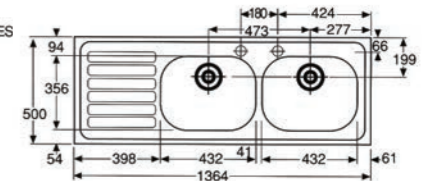

Ref: FPI0019  
Bowl Depth: 250mm  
Single Bowl, Double Drainer Inset

Ref: FPI0018  
Bowl Depth: 178mm  
Single Bowl, Double Drainer Inset

Ref: FPI0022/23  
Bowl Depth: 178mm  
Double Bowl, Single Drainer Inset