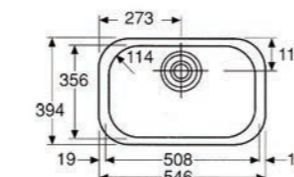

Ref: FPB0038/39 Undermount
FPB0047/48 Inset
Bowl Depth: 178/250mm