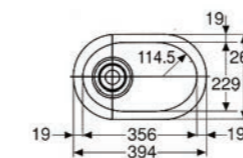

Ref: FPB0035 Undermount
FPB0043 Inset
Bowl Depth: 180mm