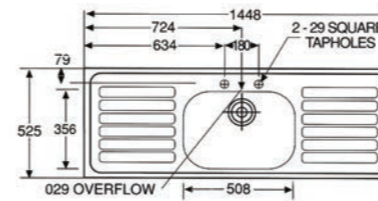

Ref: FPI0019
Bowl Depth: 250mm
Single Bowl, Double Drainer Inset