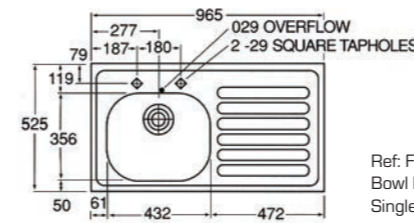

**Stainless Steel 316 Quality
Acid Resistant Sinks & Bowls**

Ref: FPI0012/13
Bowl Depth: 178mm
Single Bowl, Single Drainer Inset