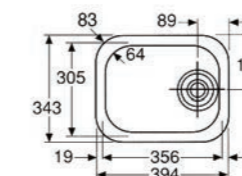

Ref: FPB0036 Undermount
FPB0044 Inset
Bowl Depth: 160mm