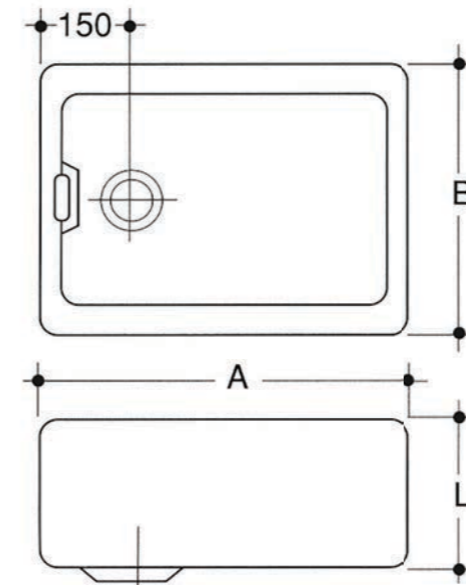

Belfast Sinks