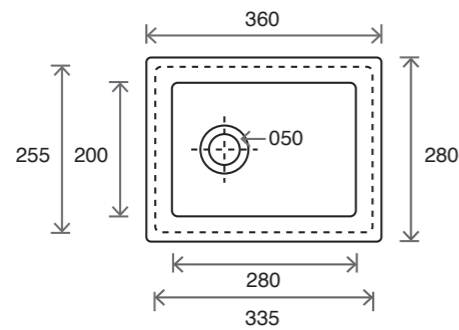

Ref: RAK0013
Size: 330mm x 330mm x 180mm
Price on Request