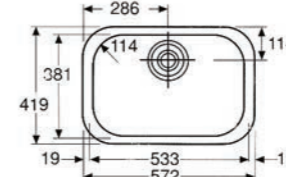

Ref: FPB0035 Undermount  
FPB0043 Inset  
Bowl Depth: 180mm

Ref: FPB0036 Undermount  
FPB0044 Inset  
Bowl Depth: 160mm

Ref: FPB0037 Undermount  
FPB0045 Inset  
Bowl Depth: 180mm

Ref: FPB0038/39 Undermount  
FPB0047/48 Inset  
Bowl Depth: 178/250mm