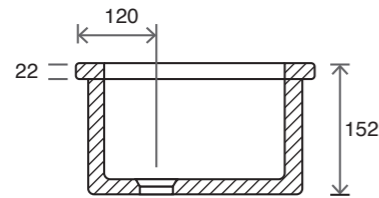

Ref: RAK0013
Size: 330mm x 330mm x 180mm
Price on Request