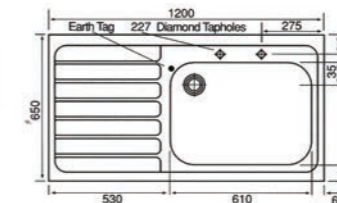

Ref: FPI0016/17
Bowl Depth: 300mm
Single Bowl, Single Drainer Inset
(Special Order)