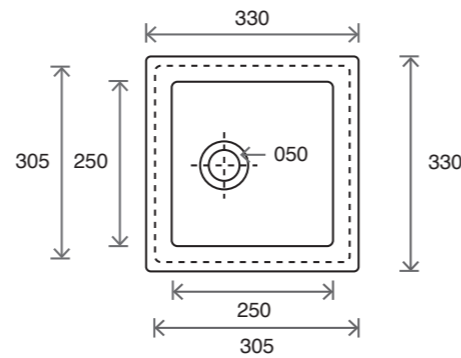

\*These basins include waste fittings.

Inset & Undermount Larch Sinks

Ref: RAK0012  
Size: 360mm x 280mm x 150mm  
Price on Request

Ref: RAK0013  
Size: 330mm x 330mm x 180mm  
Price on Request

Ref: RAK0014  
Size: 460mm x 365mm x 200mm  
Price on Request