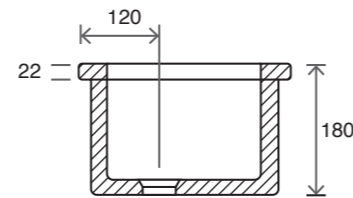

\*These basins include waste fittings.

Inset & Undermount Larch Sinks

Ref: RAK0012  
Size: 360mm x 280mm x 150mm  
Price on Request

Ref: RAK0013  
Size: 330mm x 330mm x 180mm  
Price on Request

Ref: RAK0014  
Size: 460mm x 365mm x 200mm  
Price on Request