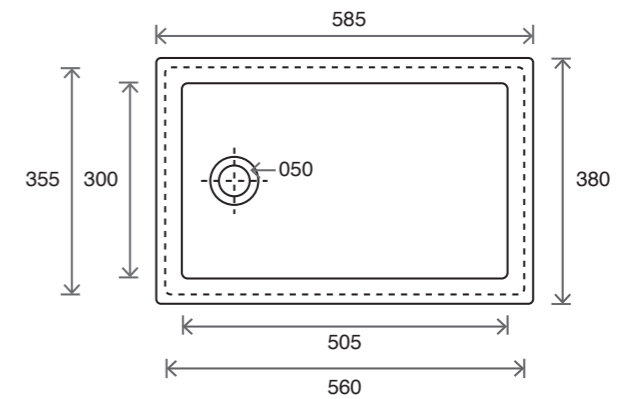

Inset & Undermount Larch Sinks

Belfast Sinks