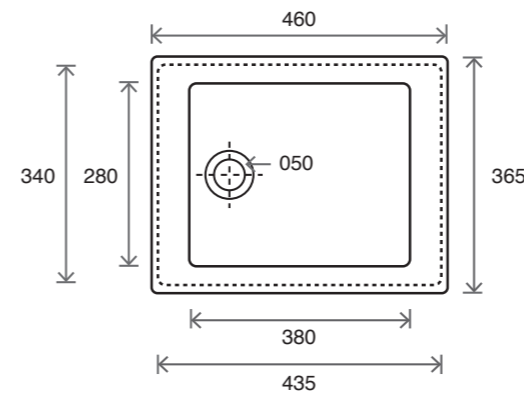

\*These basins include waste fittings.

Inset & Undermount Larch Sinks

Ref: RAK0012  
Size: 360mm x 280mm x 150mm  
Price on Request

Ref: RAK0013  
Size: 330mm x 330mm x 180mm  
Price on Request

Ref: RAK0014  
Size: 460mm x 365mm x 200mm  
Price on Request