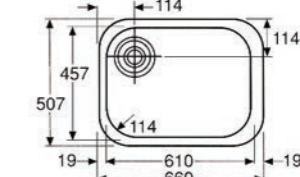

Ref: FPB0042 Undermount
FPB0052 Inset
Bowl Depth: 305mm

**Bowls can be either self rimming or flat flange.
We can fabricate stainless steel sinks & bowls in 316 or 304
quality to your own requirements.**

*These basins include waste fittings.