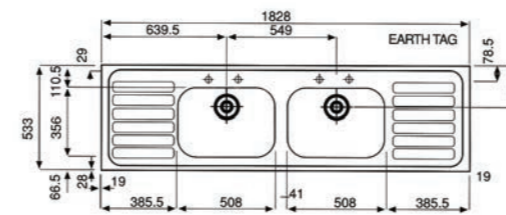

Ref: FPI0019  
Bowl Depth: 250mm  
Single Bowl, Double Drainer Inset

Ref: FPI0018  
Bowl Depth: 178mm  
Single Bowl, Double Drainer Inset

Ref: FPI0022/23  
Bowl Depth: 178mm  
Double Bowl, Single Drainer Inset