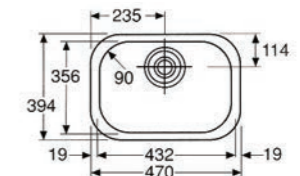

Ref: FPB0037 Undermount
FPB0045 Inset
Bowl Depth: 180mm