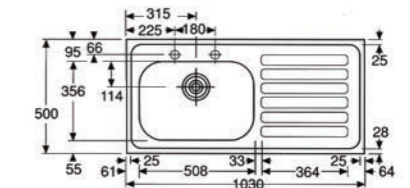

Ref: FPI0014/15
Bowl Depth: 250mm
Single Bowl, Single Drainer Inset