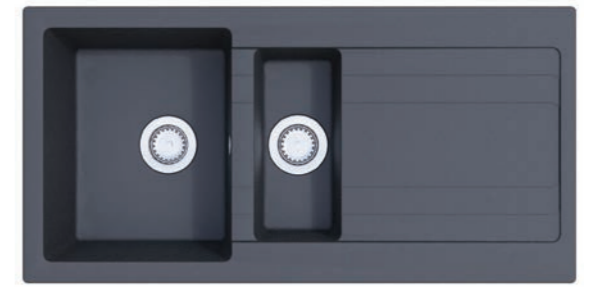

Riva 150
1.5 Bowl, Single Drainer
Stock Code: 00001
Size: 1000mm x 500mm
Bowl Size: 340mm x 420mm x 196mm
160mm x 350mm x 120mm

Fits 600mm Base Unit

*Only Available in Black and Grey
GRA0031 - Black Metallic £330.00
GRA0036 - Titan Grey £330.00