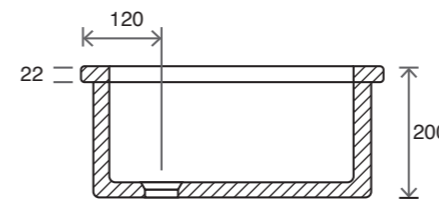

\*These basins include waste fittings.

Inset & Undermount Larch Sinks

Ref: RAK0012  
Size: 360mm x 280mm x 150mm  
Price on Request

Ref: RAK0013  
Size: 330mm x 330mm x 180mm  
Price on Request

Ref: RAK0014  
Size: 460mm x 365mm x 200mm  
Price on Request