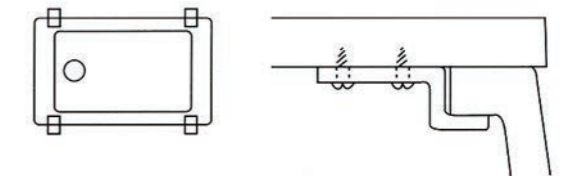

Belfast Sinks