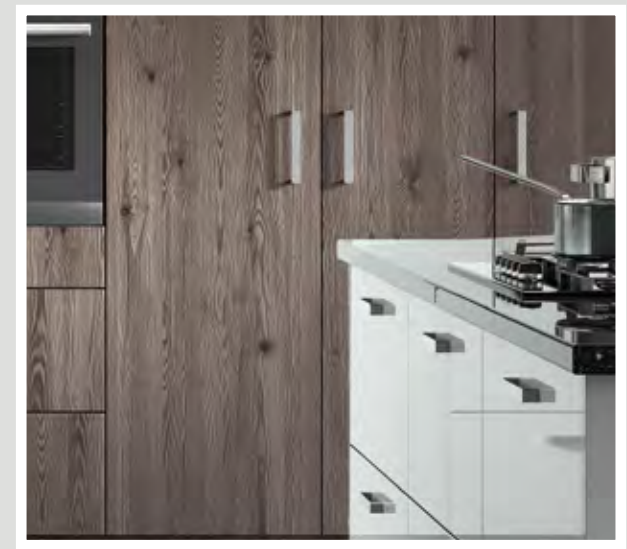

Linear

Complement our Linear range with the Vivo+ Collection to create a stylish contrast in your kitchen.