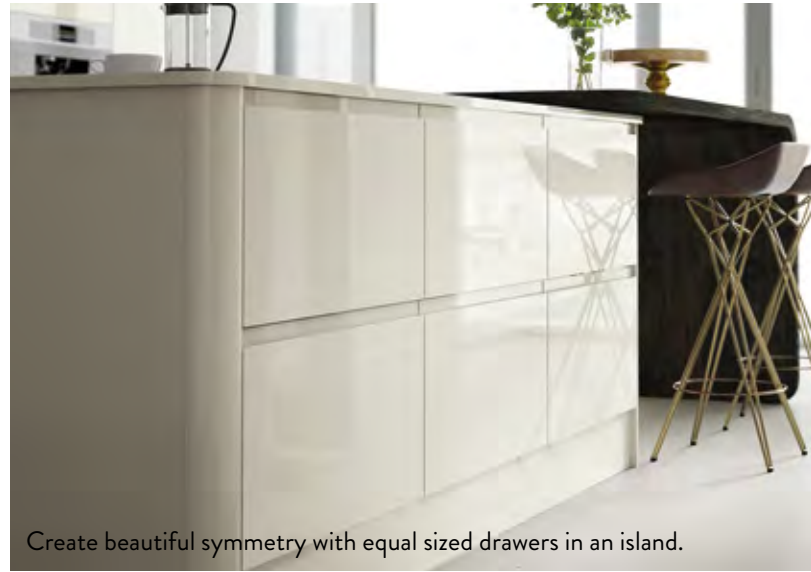

Lucente Gloss Porcelain

Handleless Gloss finish

Gloss Porcelain is a beautiful new colour to the kitchen. Curved corner posts as shown here help to subtly soften square lines.