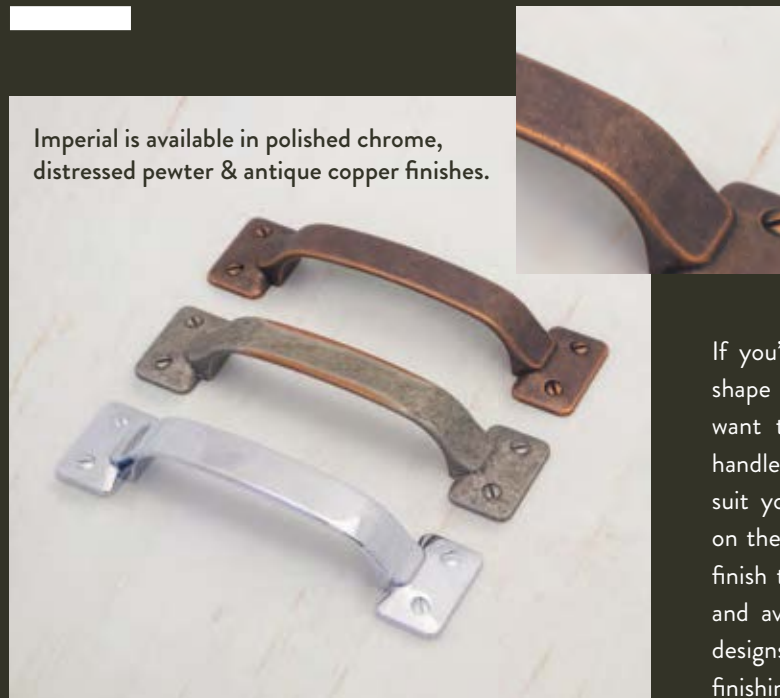

Choose your handle

Period Traditional

Imperial is available in polished chrome, distressed pewter & antique copper finishes.

If you've chosen a traditional kitchen door shape or colour then it's highly likely you'll want to pair it with a traditionally styled handle. We've different shapes and sizes to suit your taste as well as different finishes on the handle. Look out for the new copper finish that's highly on-trend at the moment and available in some of our most popular designs. Make sure your handle is that perfect finishing touch!