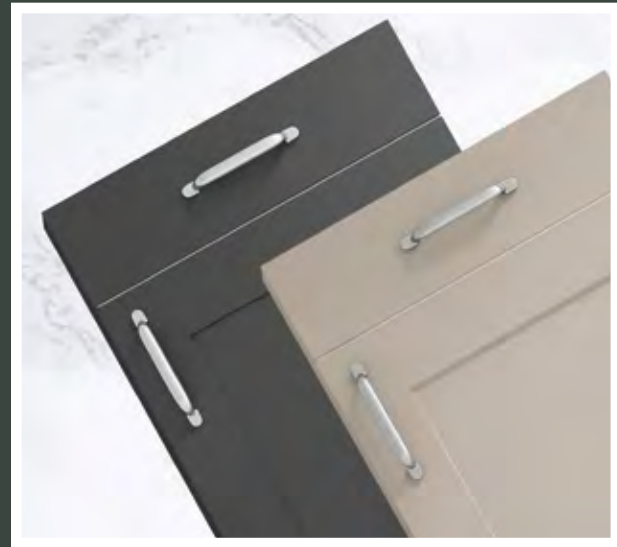

DRESSER UNIT

Create a practical feature unit with a stunning dresser that both displays and hides your kitchenware.

Why not mix and match your door colours? Anthracite and Stone make a complementary contrast in an Oxford kitchen.