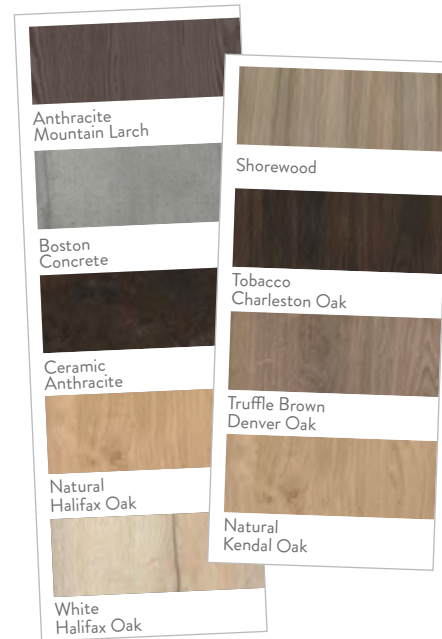

Vivo Gloss for Vero

Handleless Rail System

Choose from seven painted gloss colours to make your designer kitchen come true with the Vero handleless rail system.

Anthracite

Light Grey

Ivory

Cashmere

Stone

Porcelain

Anthracite

Vivo Matt for Vero

Handleless Rail System

Combine two of the latest kitchen trends with highly tactile Vivo matt doors and the Vero rail system for a stunning contemporary kitchen.

Linear for Vero

Handleless Rail System

9 textured doors to help you create the ultimate contemporary true handleless kitchen. Use them on their own or mix them with solid colours.

Boston Concrete pictured with Vivo Gloss White