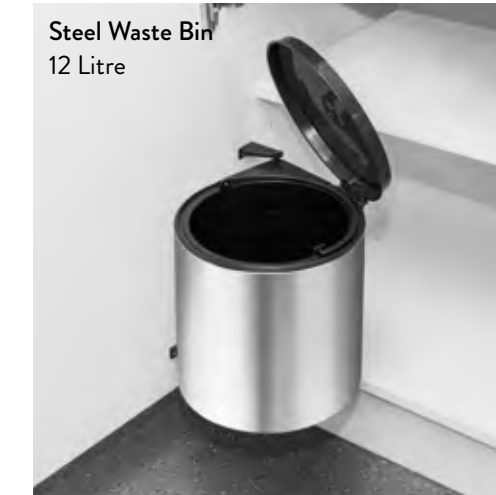

Single Pull Out Bin
16 Litre

Double Pull Out Bin
2 x 7.5 Litre

Steel Waste Bin
12 Litre