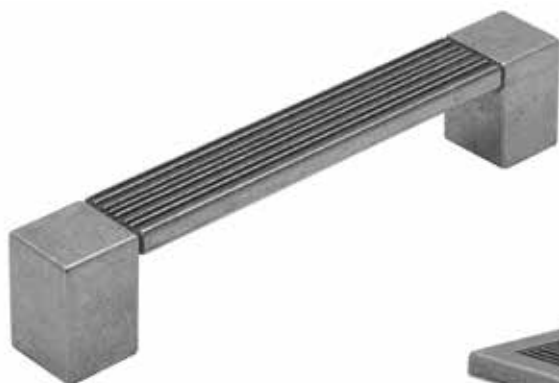

# Traditional Handles

**PREMIUM**

Beluga Handle

| Code  | Finish         | Centres |
|-------|----------------|---------|
| 92797 | Antique Pewter | 160mm   |

**PREMIUM**

Bench Handle

| Code  | Finish      | Centres |
|-------|-------------|---------|
| 51238 | Matt Pewter | 32mm    |
| 80498 | Matt Pewter | 128mm   |