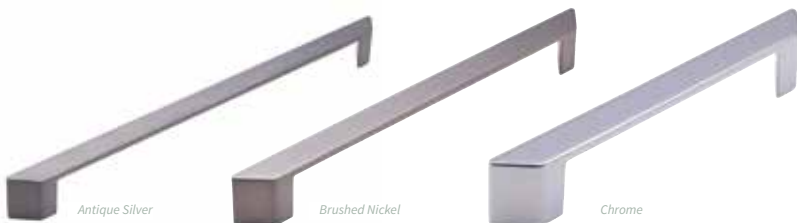

## Edge Handle

| Code  | Finish         | Centres |
|-------|----------------|---------|
| 17557 | Brushed Nickel | 160mm   |
| 36724 | Chrome         | 160mm   |

**PREMIUM**

*Antique Silver*

*Brushed Nickel*