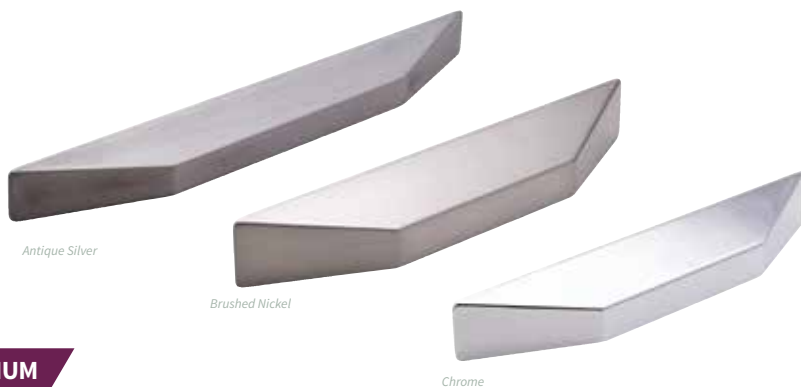

Contemporary Handles

PREMIUM

Prisma Handle

Code	Finish	Centres
35488	Antique Silver	96mm
41630	Antique Silver	160mm
82495	Brushed Nickel	96mm
32333	Brushed Nickel	160mm
59579	Brushed Nickel	256mm
43780	Chrome	96mm
31323	Chrome	160mm
85330	Chrome	256mm