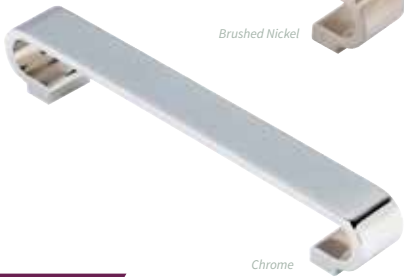

## PREMIUM

Cylinder Handle

| Code  | Finish         | Centres |
|-------|----------------|---------|
| 47792 | Brushed Chrome | 160mm   |

Brushed Nickel

Chrome