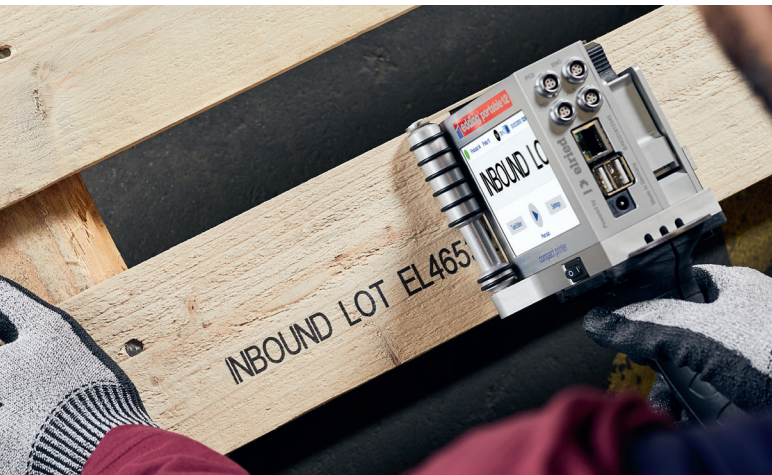

portable 12

Technical specifications

Print system

Printing process

- High-Res TII (Thermal Inkjet) print technology with 600 dpi
- Print distance to surface of up to 8 mm (0.3")

Print height

- Up to 11 lines, between 1,0 and 12,7 mm (0,5 inch)

Print surfaces

- Extensive ink portfolio for almost all materials and surfaces in several colours

Print options

- Alphanumeric characters and logos, date/time, counter, batch/box number, ID and 2D barcodes

Memory capacity

- Internal memory for over 100,000 texts and logos

Connectivity

- RJ 45 Ethernet connection with DHCP
- Communication interfaces via MQTT, OPC UA, http request and TCP-Server
- Web server for access from every workstation
- SMTP for automatic reorder of new cartridges by the printer on request

User interface

- Intuitive user interface with genuine WYSIWYG print preview
- Automatic wizards for printer setup
- Graphic instructions for installation and maintenance in printer display

Input devices

- Wireless compact keyboard (included in scope of delivery)
- Any tablet, smartphone or PC

Display

6 LED displays

- Capacitive 4,3 inch colour LCD touchscreen with LED technology
- ON/OFF, print, low ink level, alarm, print direction right/left

Input / Output

- Specific industry connection for encoder, alarm, relay and photoelectric cells 1 & 2
- Photoelectric cell 2 input can be used as multi-IO: Reset product counter, increase product counter, change print direction, start/stop print, etc.
- 2 USB high-speed 2.0 inputs

Language selection

Housing / Structure

- German, English, Spanish, Russian, Turkish, Portuguese, simplified Chinese and many more
- Very robust and impact-resistant aluminum housing
- Stainless steel deflector on the front of the printer for food environments
- 4-in-1 sandwich-design (controller, screen, print head and ink cartridge)
- Independent unit, can be used without PC

Power supply

- Metabo LiHD premium industrial battery (4.0 Ah) works for 12 hours and only needs 35 minutes to charge
- Charger AC 100-240 V, 50/60 Hz, 3A, beeper
- Can be used for other Metabo power tools

Dimensions (L/W/H)

Weight

- 297 x 152 x 104 mm
- 1,2 kg - excluding battery and cartridge

Operating environment

Quality

- 5-40 °C (41-104 °F) at 10-90% humidity (non-condensing)
- Made in Germany

Scope of delivery

- edding portable 12 print system in a stackable Tanos carry case
- 4.0 Ah Metabo LiHD high-performance battery and a Metabo battery quick charger
- Wireless compact keyboard

Guarantee

- 24 months (except consumable)