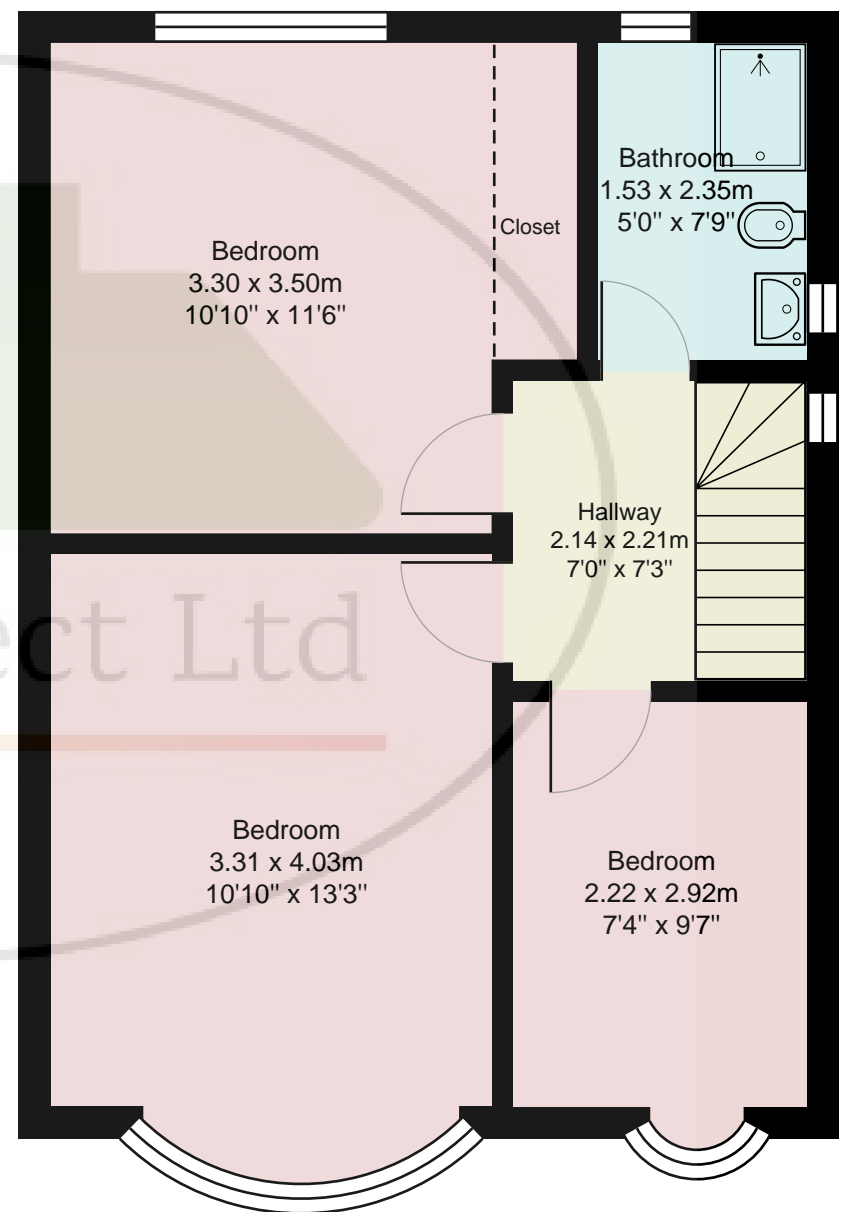

Ground Floor

1st Floor

Total Area: 107.2 m² ... 1154 ft²

All measurements are approximate and for display purposes only.