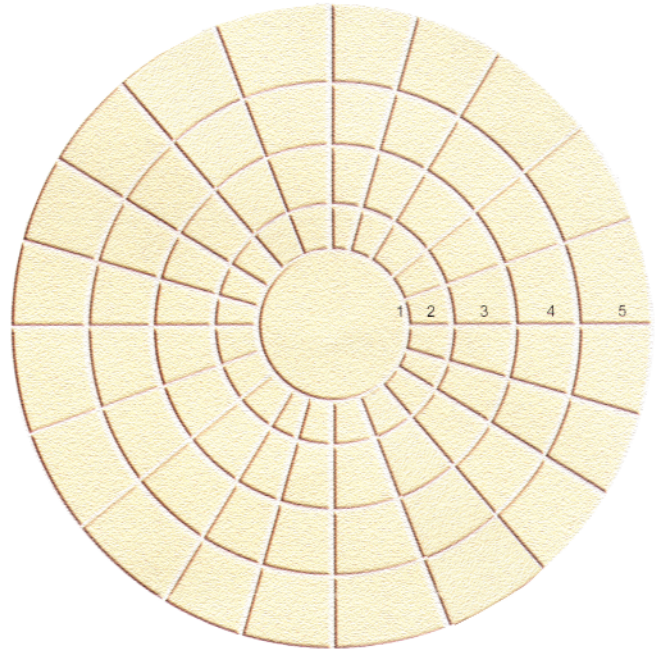

Segment Prices (Each)

No. 1	18" / 450mm	£6.95
No. 2	18" / 450mm	£3.41
No. 2 with Cobbled Edge		£4.46
No. 3	24" / 600mm	£4.20
No. 3 with Cobbled Edge		£5.25
No. 4	18" / 450mm	£4.20