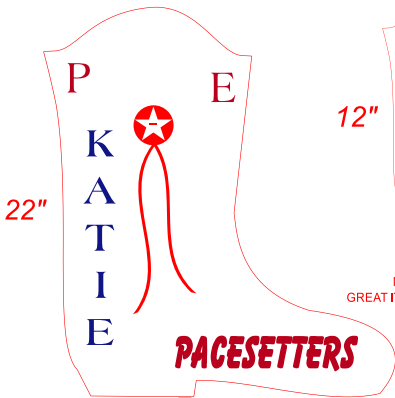

YARD SIGNS ~ WINDOW DECALS ~ BAG TAGS ~ KEY CHAINS ~ CLEAR STADIUM TOTE BAGS ~ SHOE CHARMS...

YARD SIGN
MADE OF 1/4" PVC
MOUNTED ON ALUMINUM POST

WALL SIGN
MADE OF 1/4" PVC
MOUNTING STRIPS ON BACK
GREAT ITEM TO DECORATE YOUR BEDROOM

WINDOW DECAL DESIGNS
SHOW YOUR TEAM SPIRIT
STICKS TO ANY SMOOTH SURFACE
DON'T FORGET TO ORDER SOME FOR
MOM, DAD, GRANDPARENTS,...

MAGNET
STICKS ON ANY METAL SURFACE
DISPLAY ON LOCKERS, REFRIGERATORS...

Shoe Charms

1.25" tall

Personalized just for YOU!
fits perfectly on your CROCS

front

back

Clear Backpack

15" tall x 12" wide x 4.25" deep
We can personalize any way you wish!
Great for Mom, Grandmother, aunts...