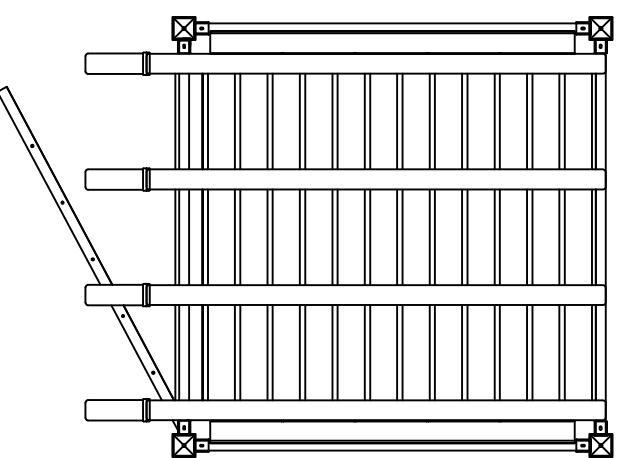

Typical Single Frame with Decking
N.T.S.

Single Model Top View
N.T.S.

Single Model Top Left Side View
N.T.S.

Model SSE-2 (46")
View of Layout

Single Model Elevation
N.T.S.

Single Model Side Elevation
N.T.S.