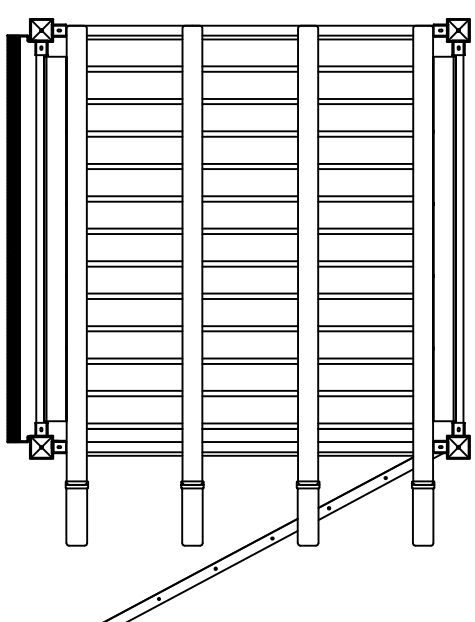

Typical Single Frame with Decking

N.T.S.

Single Model Top View

N.T.S.

Single Model Top Left Side View

N.T.S.

(NO BACK WALL)

Model SSE-1 (46")  
View of Layout

Single Model Elevation

N.T.S.

Single Model Side Elevation

N.T.S.