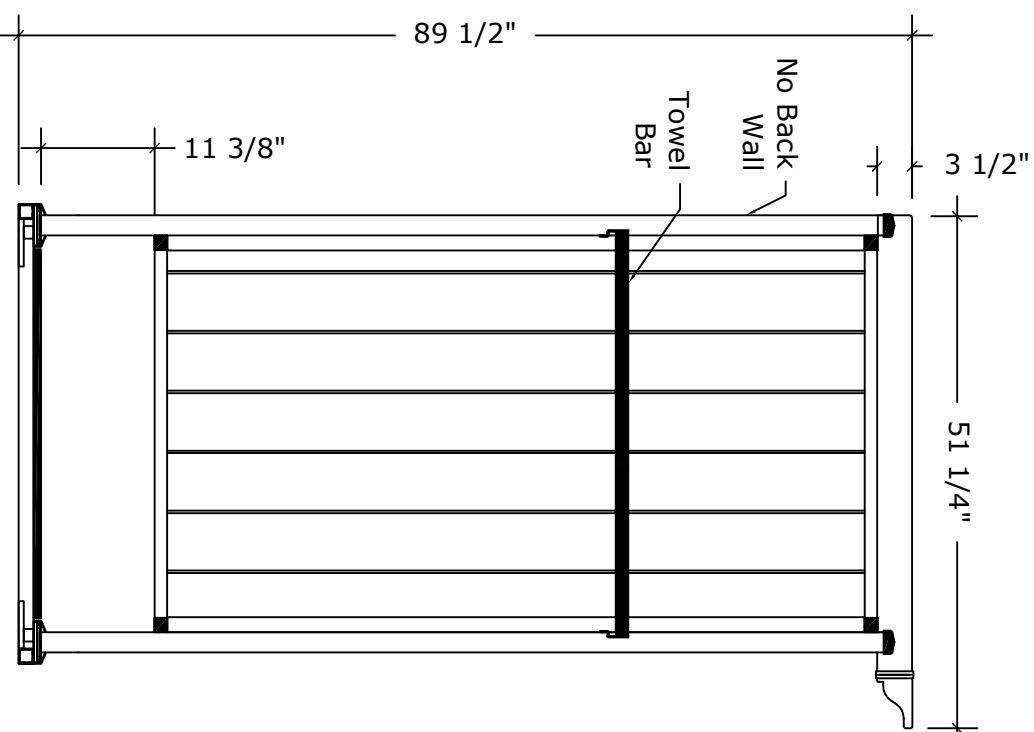

Typical Single Frame with Decking

N.T.S.

Single Model Top View

N.T.S.

Single Model Top Left Side View

N.T.S.

(NO BACK WALL)

Model SSE-1 (46")  
View of Layout

Single Model Elevation

N.T.S.

Single Model Side Elevation

N.T.S.