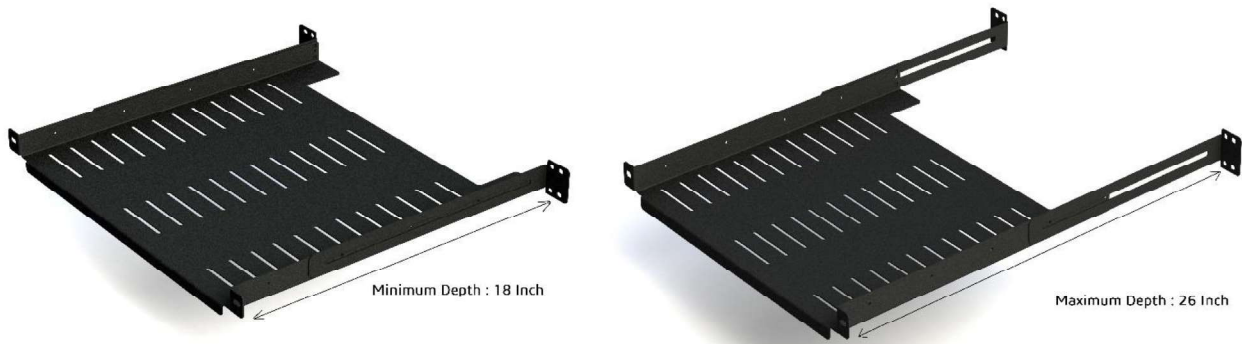

3.1U Fixed Shelf Tray

EMUT-18F

3.1 Specification

Product Description	Model No.	EMUT-18F
	Type	19 Inch 1U Fixed Tray
	Depth	18 Inch to 26 Inch
	Size WDH (mm)	487x458x54
	Weight KG	1 Kg
	Color	Black textured powder coated
	Weight Handling	15 Kg
	Sheet Thickness	1.5mm
Package Including	M5X10mm Allen Bolt	10
	Allen Key 5mm	1
	Cage Nut 10mm	10
	Fixed Clamp	2

3.2 Installation depth configuration

3.3 Product Drawings

4.1U Telescopic Shelf Tray

EMUT-18T

4.1 Specification

Product Description	Model No.	EMUT-18T
	Type	19 Inch 1U Telescopic Tray
	Depth	18 Inch to 26 Inch
	Size WDH (mm)	487x458x80
	Weight KG	1 Kg
	Color	Black textured powder coated
	Weight Handling	15 Kg
	Sheet Thickness	1.5mm
Package Including	M5X10mm Allen Bolt	10
	Allen Key 5mm	1
	Cage Nut 10mm	10
	Telescopic Clamp	2