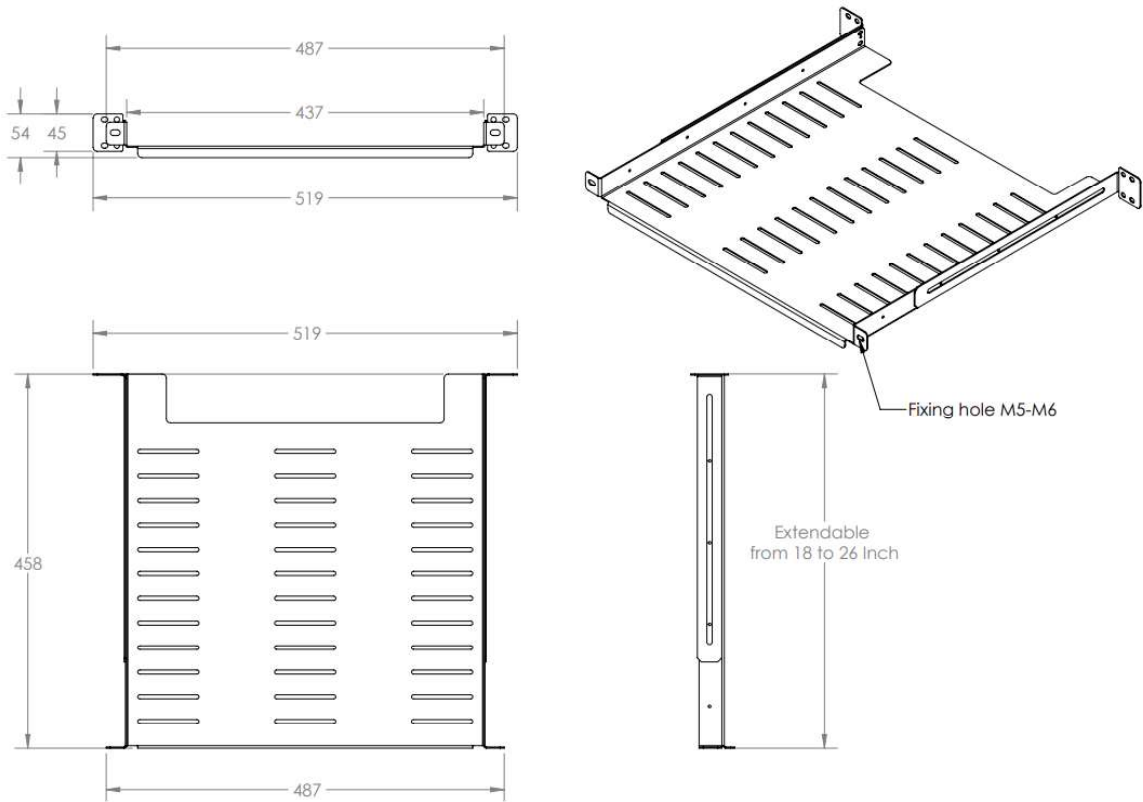

3.1U Fixed Shelf Tray

EMUT-18F

3.1 Specification

Product Description	Model No.	EMUT-18F
	Type	19 Inch 1U Fixed Tray
	Depth	18 Inch to 26 Inch
	Size WDH (mm)	487x458x54
	Weight KG	1 Kg
	Color	Black textured powder coated
	Weight Handling	15 Kg
	Sheet Thickness	1.5mm
Package Including	M5X10mm Allen Bolt	10
	Allen Key 5mm	1
	Cage Nut 10mm	10
	Fixed Clamp	2

3.2 Installation depth configuration

3.3 Product Drawings

4.1U Telescopic Shelf Tray

EMUT-18T

4.1 Specification

Product Description	Model No.	EMUT-18T
	Type	19 Inch 1U Telescopic Tray
	Depth	18 Inch to 26 Inch
	Size WDH (mm)	487x458x80
	Weight KG	1 Kg
	Color	Black textured powder coated
	Weight Handling	15 Kg
	Sheet Thickness	1.5mm
Package Including	M5X10mm Allen Bolt	10
	Allen Key 5mm	1
	Cage Nut 10mm	10
	Telescopic Clamp	2

4.2 Installation depth Configuration

4.3 Product Drawings