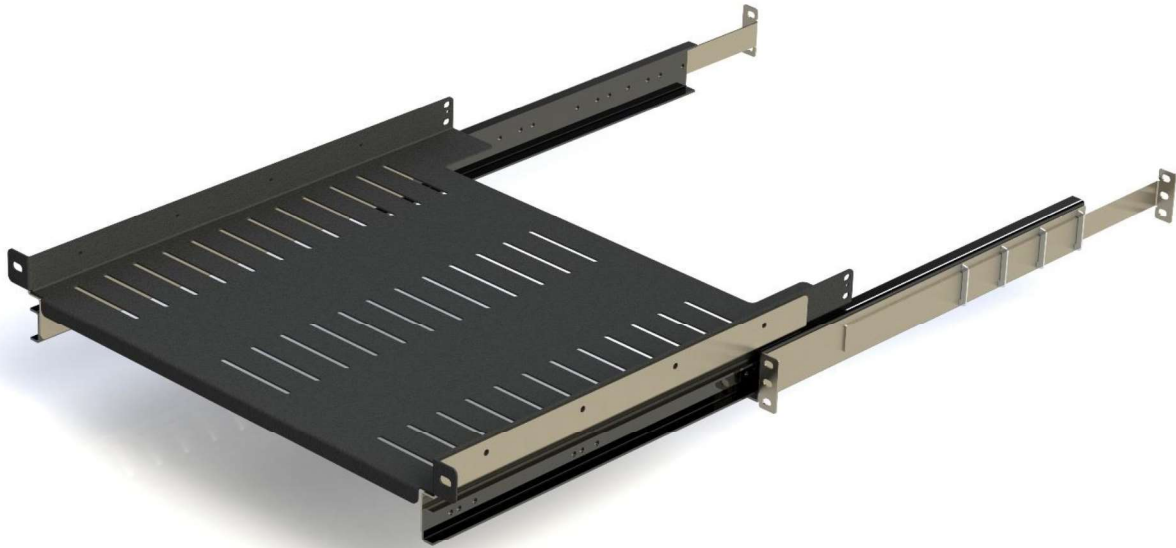

3.1U Fixed Shelf Tray

EMUT-18F

3.1 Specification

Product Description	Model No.	EMUT-18F
	Type	19 Inch 1U Fixed Tray
	Depth	18 Inch to 26 Inch
	Size WDH (mm)	487x458x54
	Weight KG	1 Kg
	Color	Black textured powder coated
	Weight Handling	15 Kg
	Sheet Thickness	1.5mm
Package Including	M5X10mm Allen Bolt	10
	Allen Key 5mm	1
	Cage Nut 10mm	10
	Fixed Clamp	2

3.2 Installation depth configuration

3.3 Product Drawings

4.1U Telescopic Shelf Tray

EMUT-18T

4.1 Specification

Product Description	Model No.	EMUT-18T
	Type	19 Inch 1U Telescopic Tray
	Depth	18 Inch to 26 Inch
	Size WDH (mm)	487x458x80
	Weight KG	1 Kg
	Color	Black textured powder coated
	Weight Handling	15 Kg
	Sheet Thickness	1.5mm
Package Including	M5X10mm Allen Bolt	10
	Allen Key 5mm	1
	Cage Nut 10mm	10
	Telescopic Clamp	2

4.2 Installation depth Configuration

4.3 Product Drawings