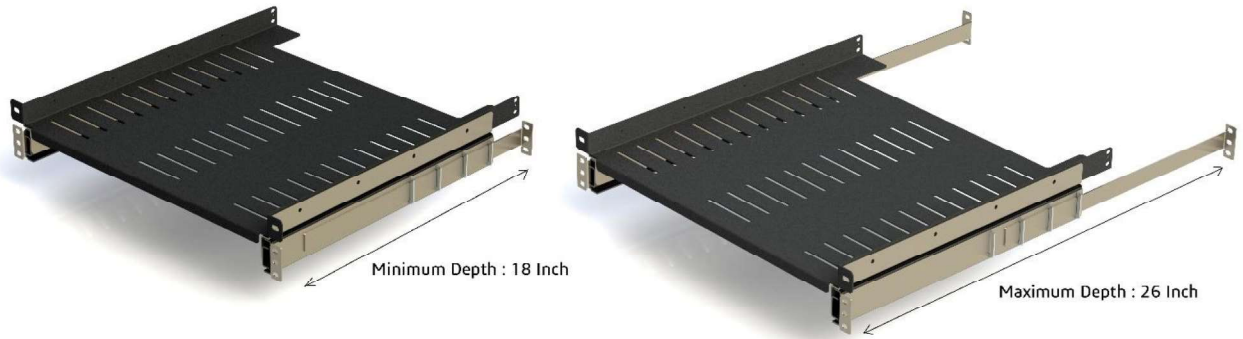

3.1U Fixed Shelf Tray

EMUT-18F

3.1 Specification

Product Description	Model No.	EMUT-18F
	Type	19 Inch 1U Fixed Tray
	Depth	18 Inch to 26 Inch
	Size WDH (mm)	487x458x54
	Weight KG	1 Kg
	Color	Black textured powder coated
	Weight Handling	15 Kg
	Sheet Thickness	1.5mm
Package Including	M5X10mm Allen Bolt	10
	Allen Key 5mm	1
	Cage Nut 10mm	10
	Fixed Clamp	2

3.2 Installation depth configuration

3.3 Product Drawings

4.1U Telescopic Shelf Tray

EMUT-18T

4.1 Specification

Product Description	Model No.	EMUT-18T
	Type	19 Inch 1U Telescopic Tray
	Depth	18 Inch to 26 Inch
	Size WDH (mm)	487x458x80
	Weight KG	1 Kg
	Color	Black textured powder coated
	Weight Handling	15 Kg
	Sheet Thickness	1.5mm
Package Including	M5X10mm Allen Bolt	10
	Allen Key 5mm	1
	Cage Nut 10mm	10
	Telescopic Clamp	2

4.2 Installation depth Configuration

4.3 Product Drawings