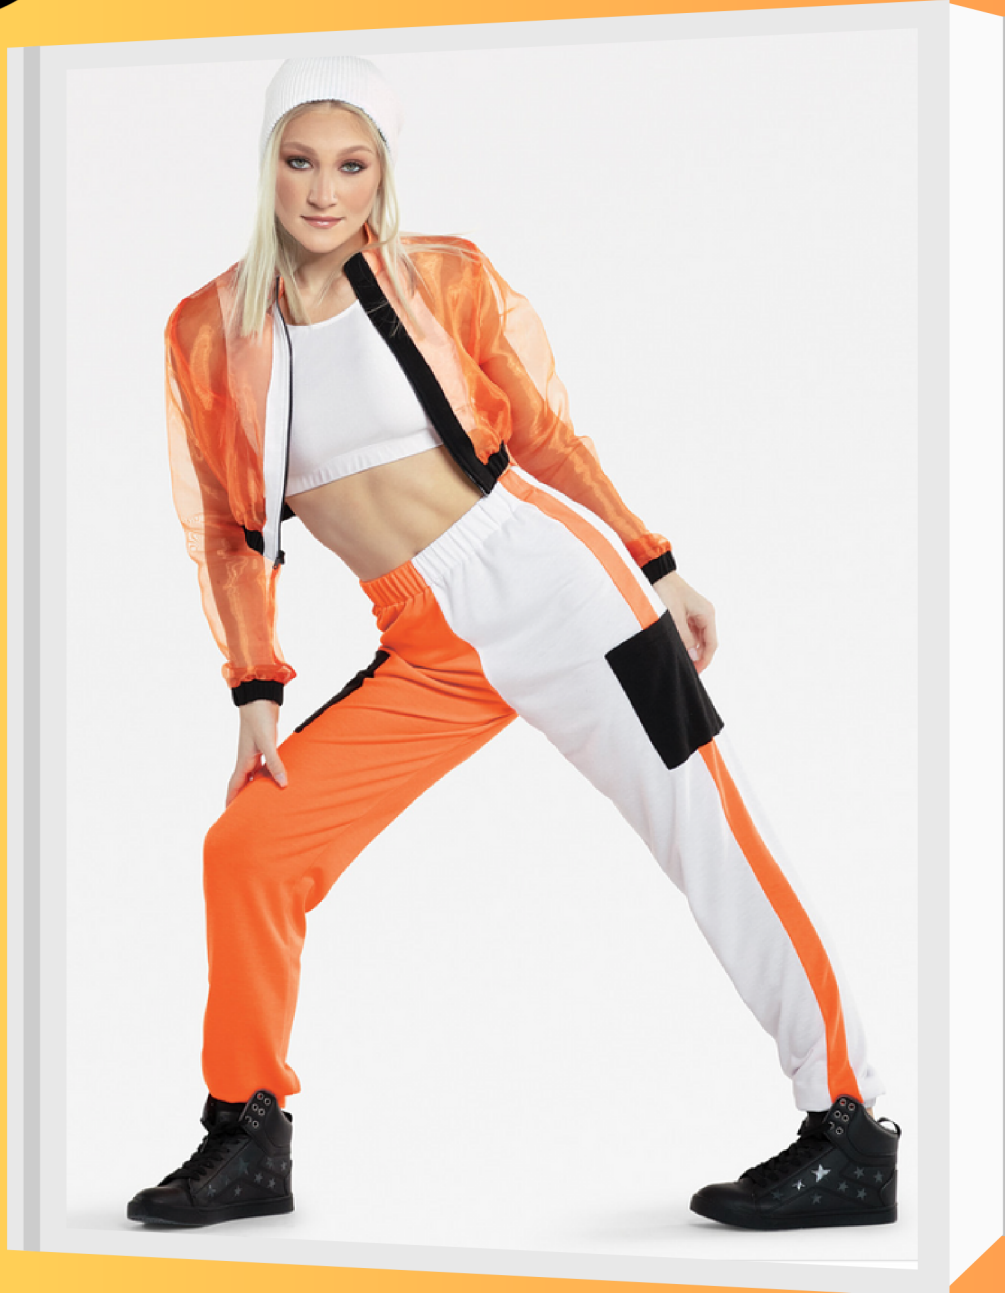

**DANCE
INDUSTRY**
PERFORMING
ARTS CENTER

2024 DISCOVERY
REVUE COSTUMES!

SATURDAY | 12:30-1:15PM | 6/7/8 HIP HOP

MRS. TAMMY

SUN TAN TIGHTS
MOSTLY WHITE SNEAKERS

JACKET, BRA TOP, COLOR-BLOCKED JOGGER PANTS, BEANIE CAP, HIGH PONYTAIL