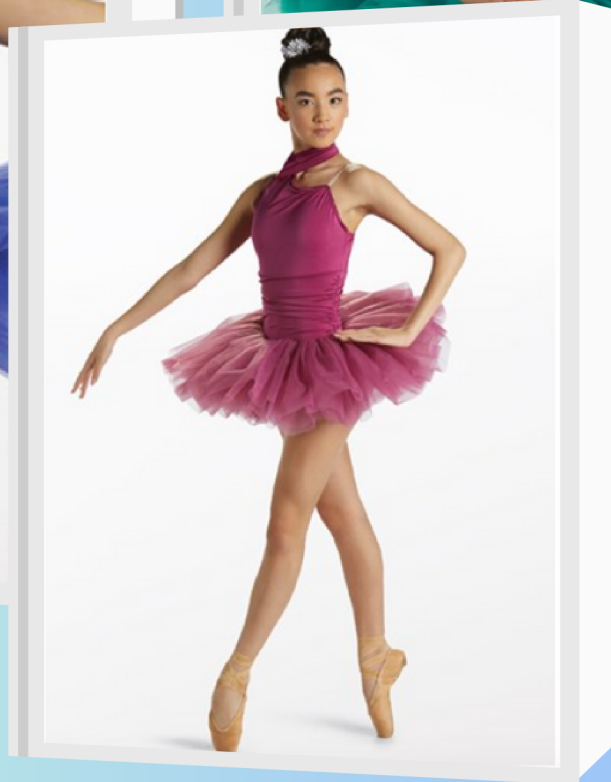

2024 DISCOVERY REVUE COSTUMES!

THURSDAY | 4:00-5:00PM | BALLET II

MRS. JENNI

THEATRICAL PINK TIGHTS

PINK BALLET SHOES

SHINY BODICE AND CUMMERBUND, TUTU, RHINESTONE SWIRL HAIR CLIP, LOW BUN