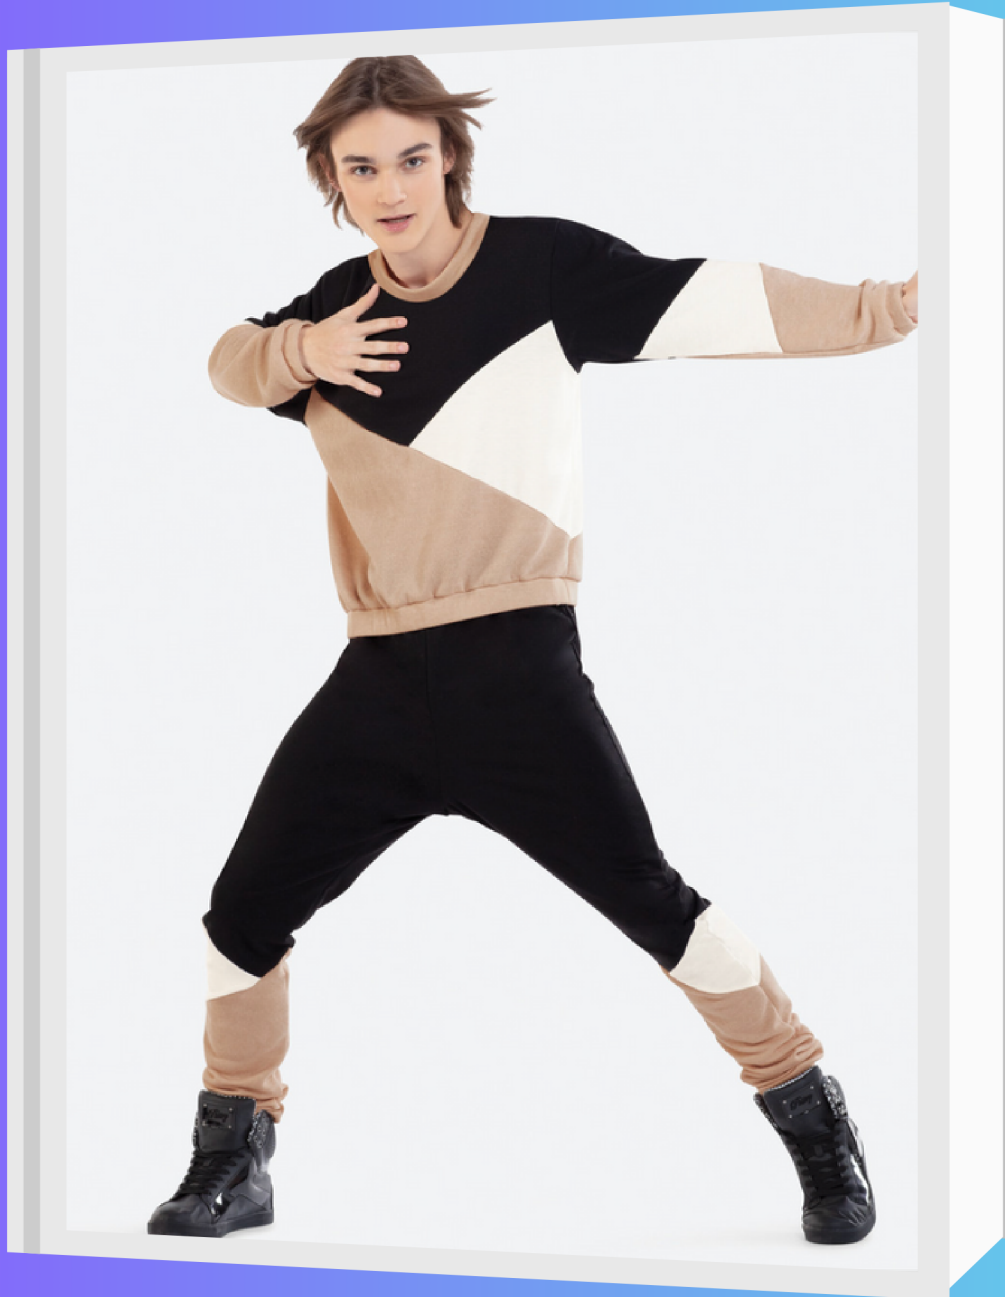

PINK BALLET SHOES & BLACK TAP SHOES

LEOTARD, BALLET TULLE SKIRT, FRINGE SKIRT, NECK RUFFLE, HEADPIECE WITH
CLIP, HIGH PONYTAIL

2024 DISCOVERY **REVUE COSTUMES!**

MONDAY | 4:45-5:30PM | 3/4/5 HIP HOP

MR. COOPER