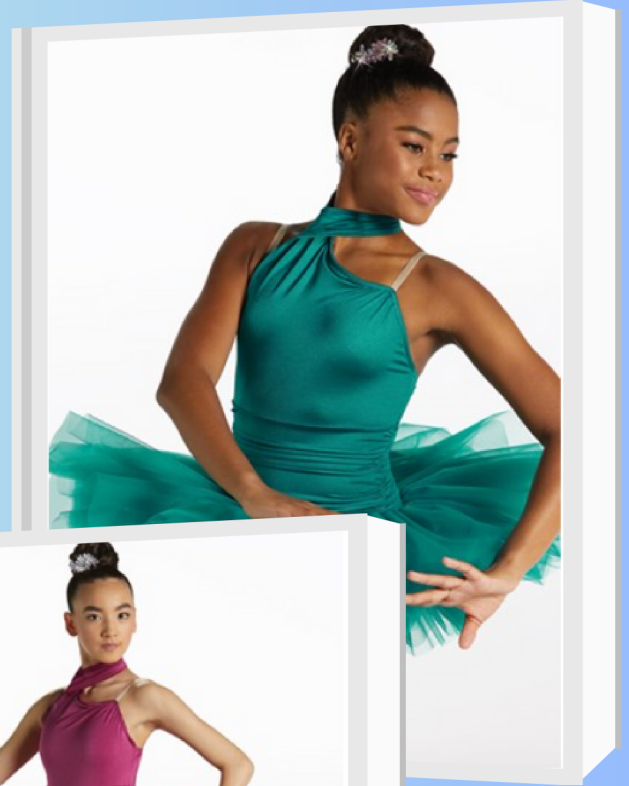

2024 DISCOVERY REVUE COSTUMES!

THURSDAY | 4:00-5:00PM | BALLET II

MRS. JENNI

THEATRICAL PINK TIGHTS

PINK BALLET SHOES

SHINY BODICE AND CUMMERBUND, TUTU, RHINESTONE SWIRL HAIR CLIP, LOW BUN