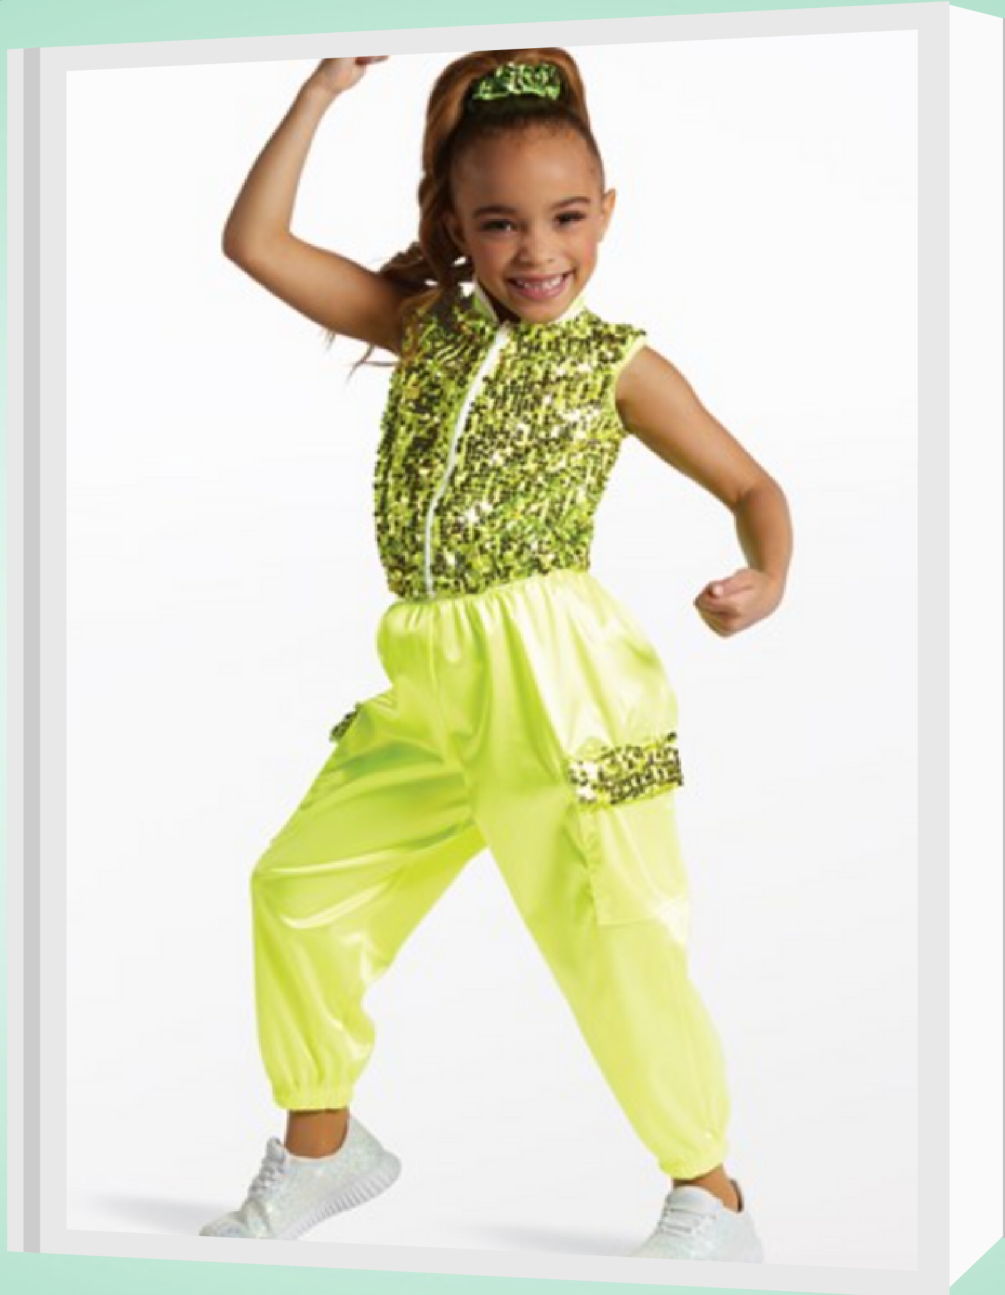

2024 DISCOVERY **REVUE COSTUMES!**

TUESDAY | 5:15-6:00PM | 5/6/7 HIP HOP

MRS. MEGAN

SUN TAN TIGHTS
MOSTLY WHITE SNEAKERS

SPARKLE VEST, LEOTARD, CARGO PANTS, SCRUNCHIE, HIGH PONYTAIL