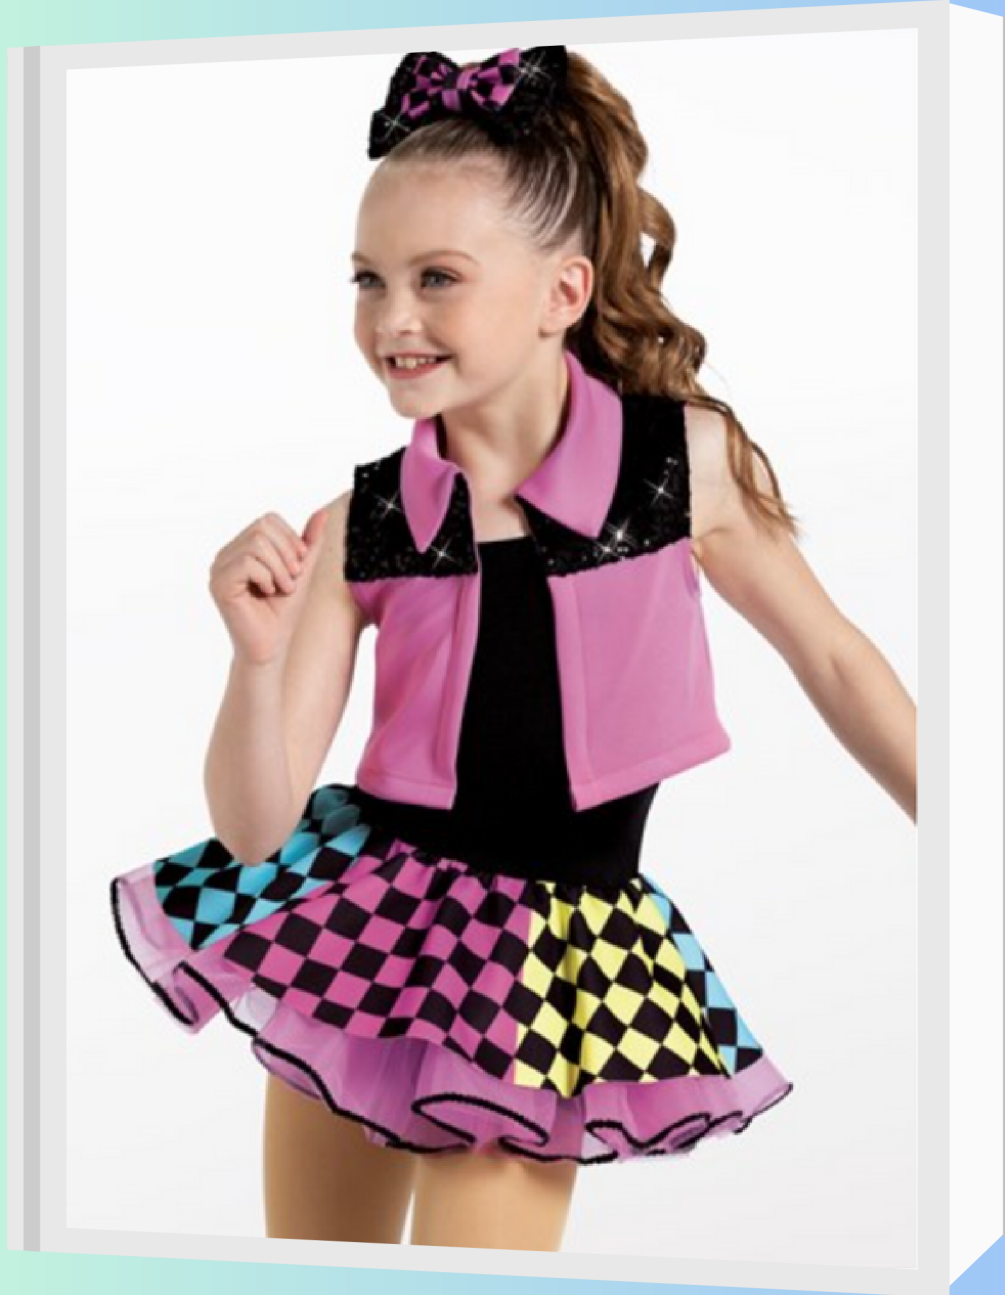

2024 DISCOVERY
REVUE COSTUMES!

**WEDNESDAY | 4:00-6:00PM | ITTY BITTY
BALLET**

MRS. TAMMY

THEATRICAL PINK TIGHTS
PINK BALLET SHOES

DRESS BODICE, TULLE SKIRT, HAIR PIECE, LOW BUN

2024 DISCOVERY REVUE COSTUMES!