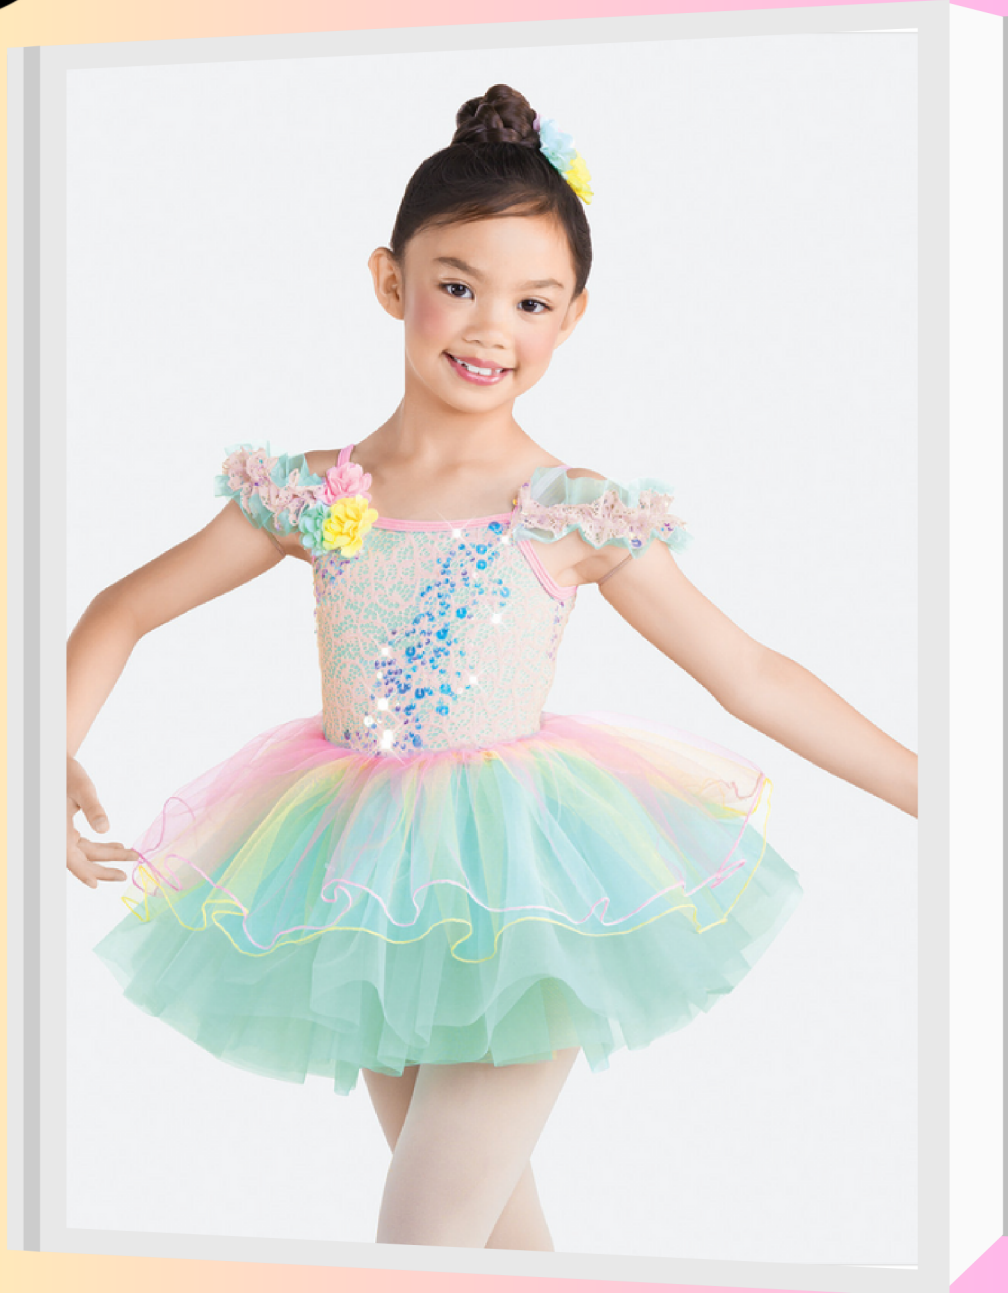

2024 DISCOVERY
REVUE COSTUMES!

**WEDNESDAY | 4:00-6:00PM | ITTY BITTY
BALLET**

MRS. TAMMY

THEATRICAL PINK TIGHTS
PINK BALLET SHOES

DRESS BODICE, TULLE SKIRT, HAIR PIECE, LOW BUN