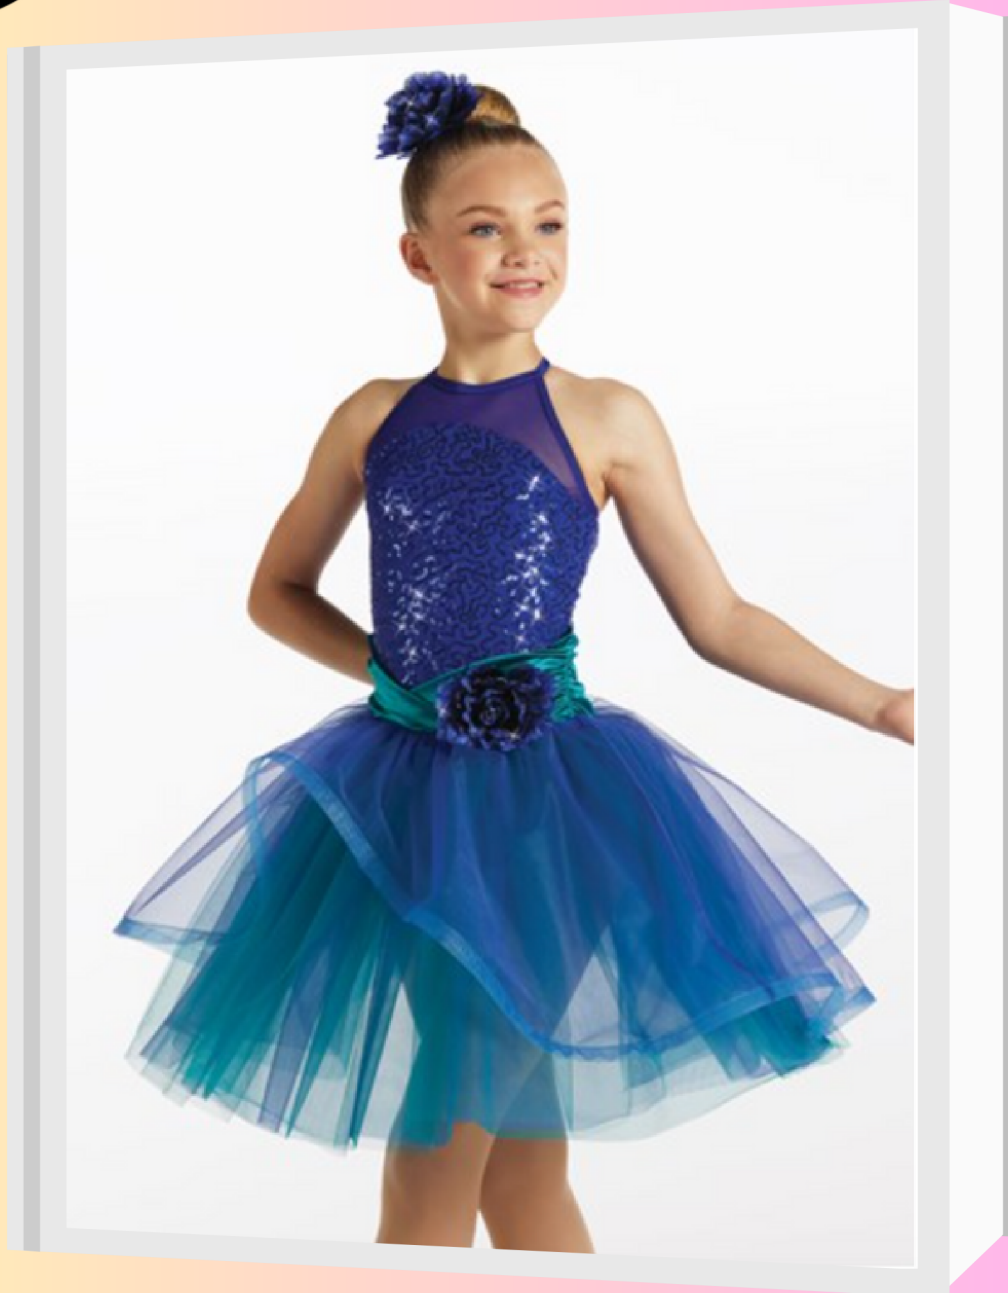

2024 DISCOVERY REVUE COSTUMES!

WEDNESDAY | 4:00-5:00PM | BALLET III

MRS. JENNI

THEATRICAL PINK TIGHTS

PINK BALLET SHOES

DRESS BODICE, TULLE SKIRT, GLITTER FLOWER CLIP, LOW BUN