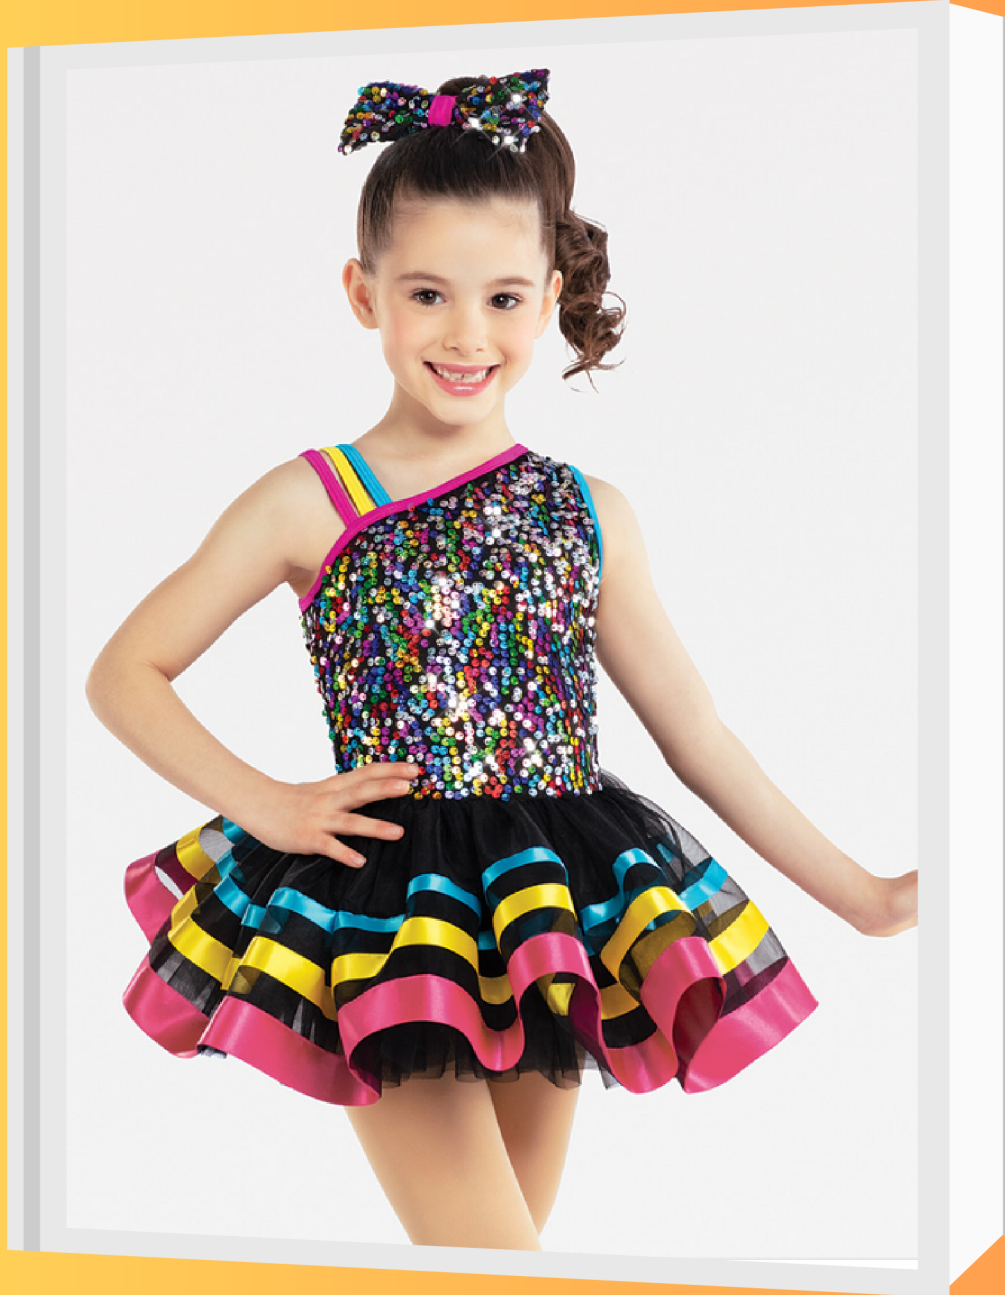

MRS. JESSICA

SUN TAN TIGHTS

PINK BALLET & TAN JAZZ SHOES

LEOTARD, FRINGE SKIRT, BALLET TUTU SKIRT, HAIR BOW WITH CLIP, HIGH PONYTAIL

2024 DISCOVERY **REVUE COSTUMES!**

SATURDAY | 10:00-11:00AM | 3/4/5 BTJ

MRS. TAMMY