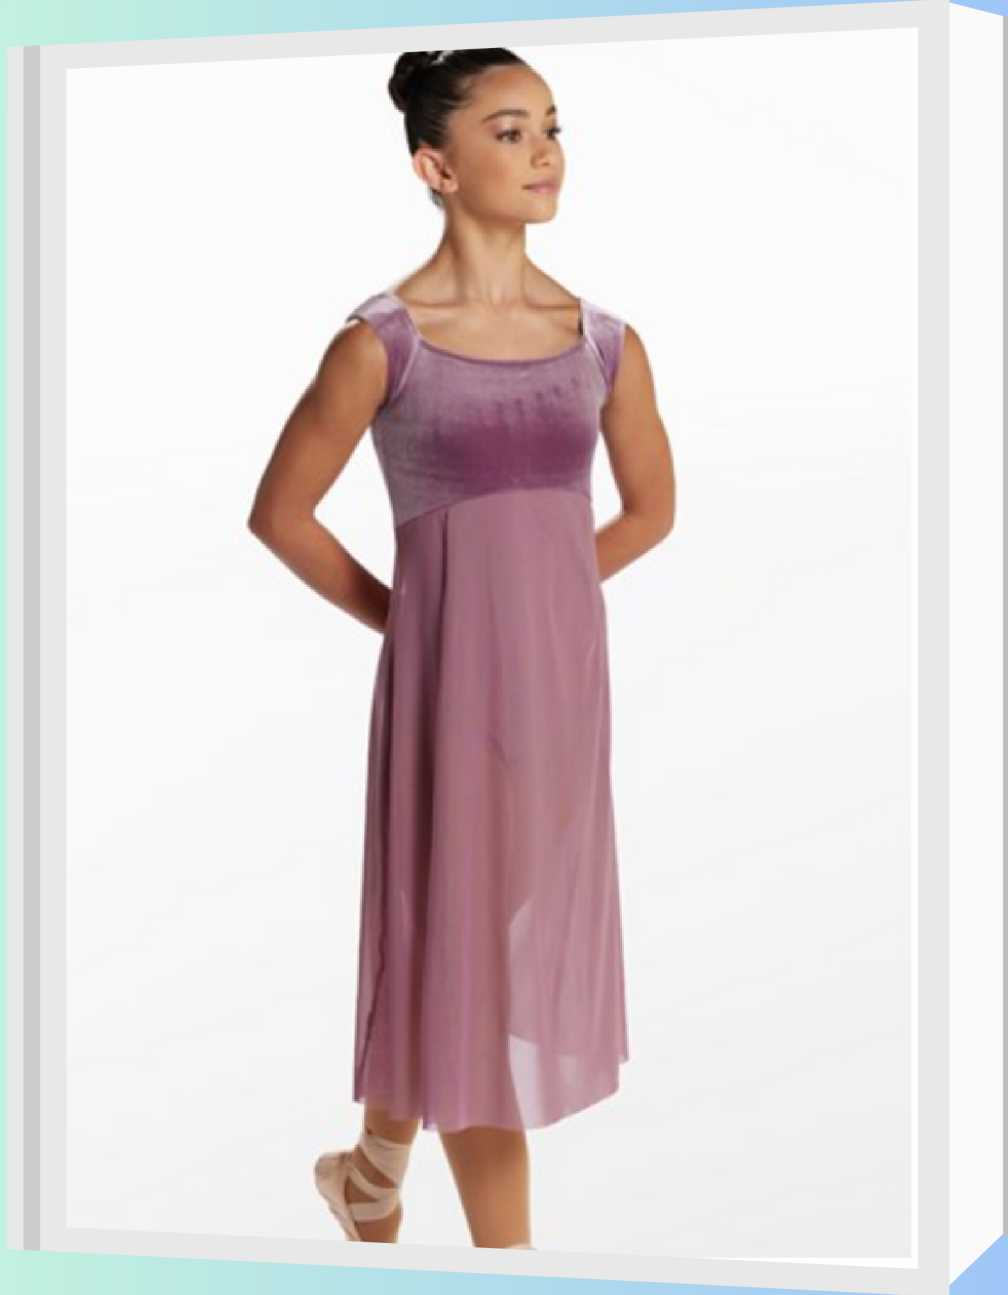

2024 DISCOVERY REVUE COSTUMES!

THURSDAY | 4:00-5:00PM | BALLET II

MRS. JENNI

THEATRICAL PINK TIGHTS

PINK BALLET SHOES

SHINY BODICE AND CUMMERBUND, TUTU, RHINESTONE SWIRL HAIR CLIP, LOW BUN

2024 DISCOVERY **REVUE COSTUMES!**