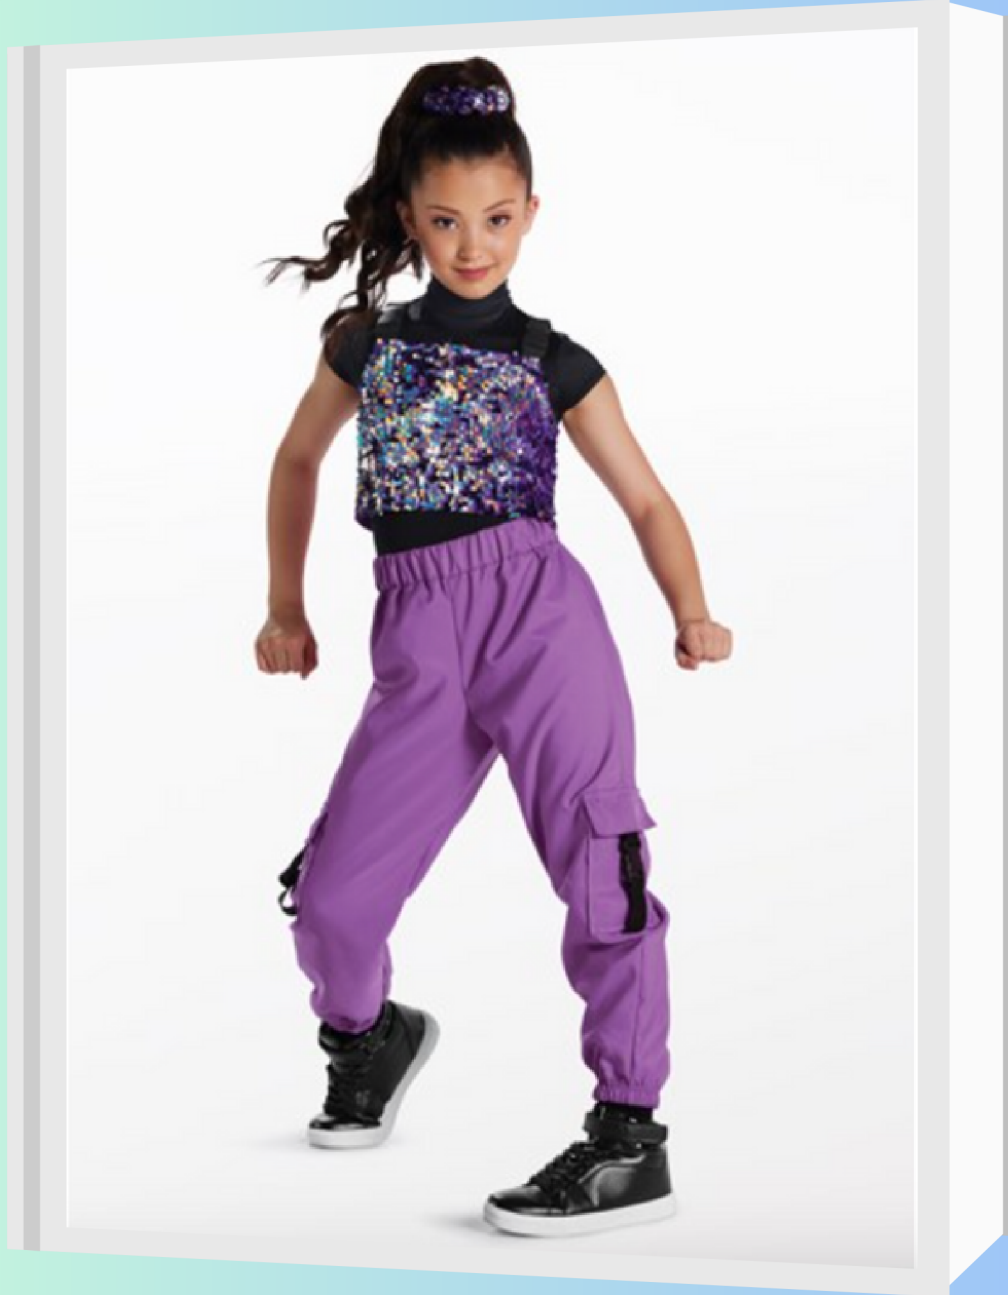

2024 DISCOVERY REVUE COSTUMES!

THURSDAY | 4:15-5:00PM | 7/8/9 HIP HOP

MRS. LAUREN

SUN TAN TIGHTS
MOSTLY WHITE SNEAKERS

LEOTARD, SPARKLE TOP, CARGO PANTS, SCRUNCHIE, HIGH PONYTAIL