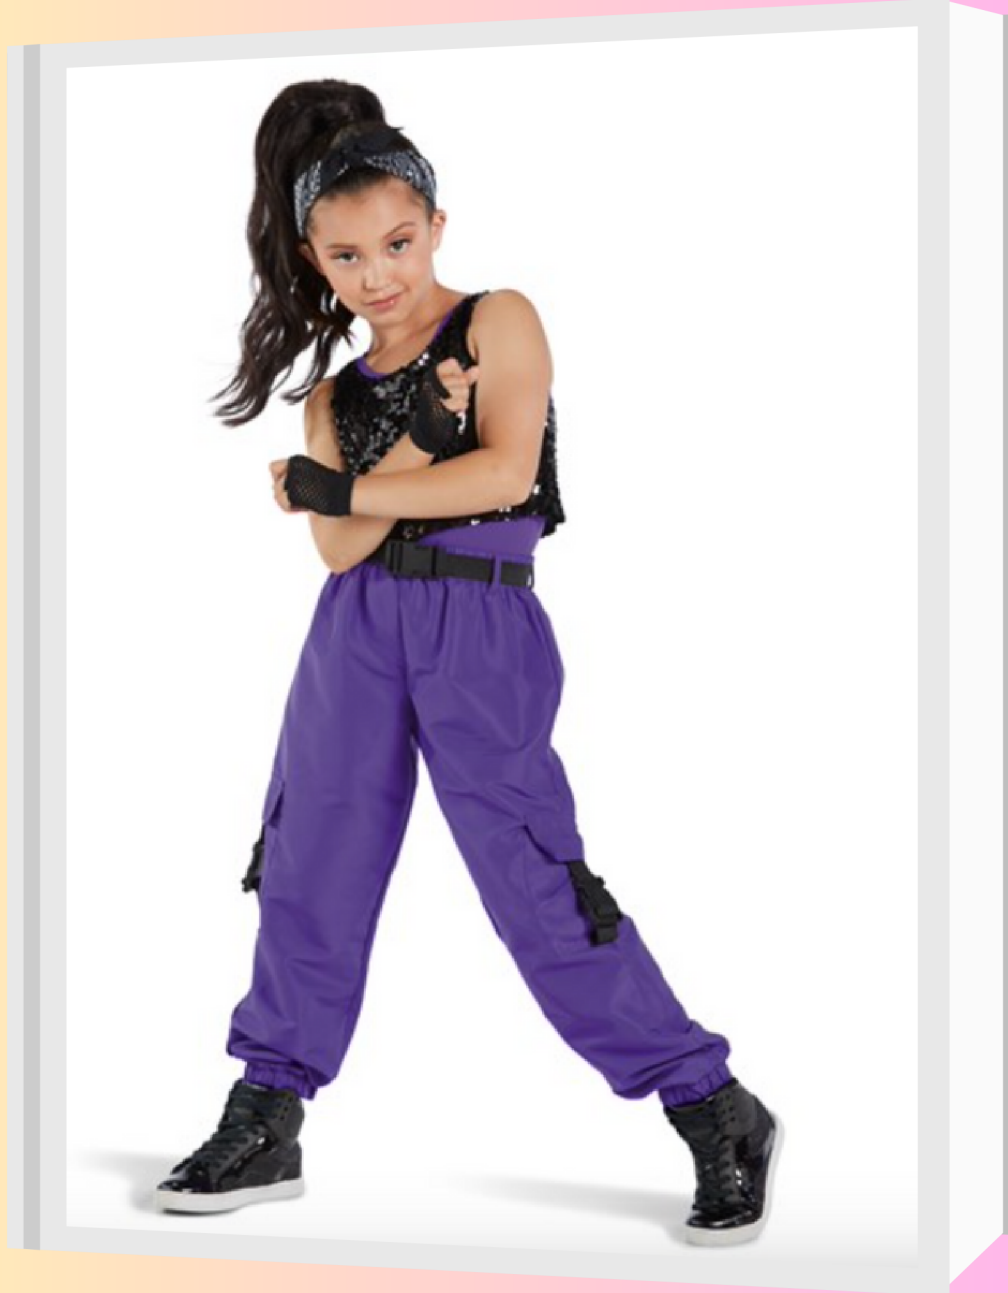

2024 DISCOVERY REVUE COSTUMES!

WEDNESDAY | 4:00-5:30PM | 5/6/7 BTJ

MRS. JESSICA

SUN TAN TIGHTS

* BLACK TAP SHOES AND TAN JAZZ SHOES*

BIKETARD, TUTU, FRINGE SKIRT, HAIR BOW, HIGH PONYTAIL

2024 DISCOVERY REVUE COSTUMES!