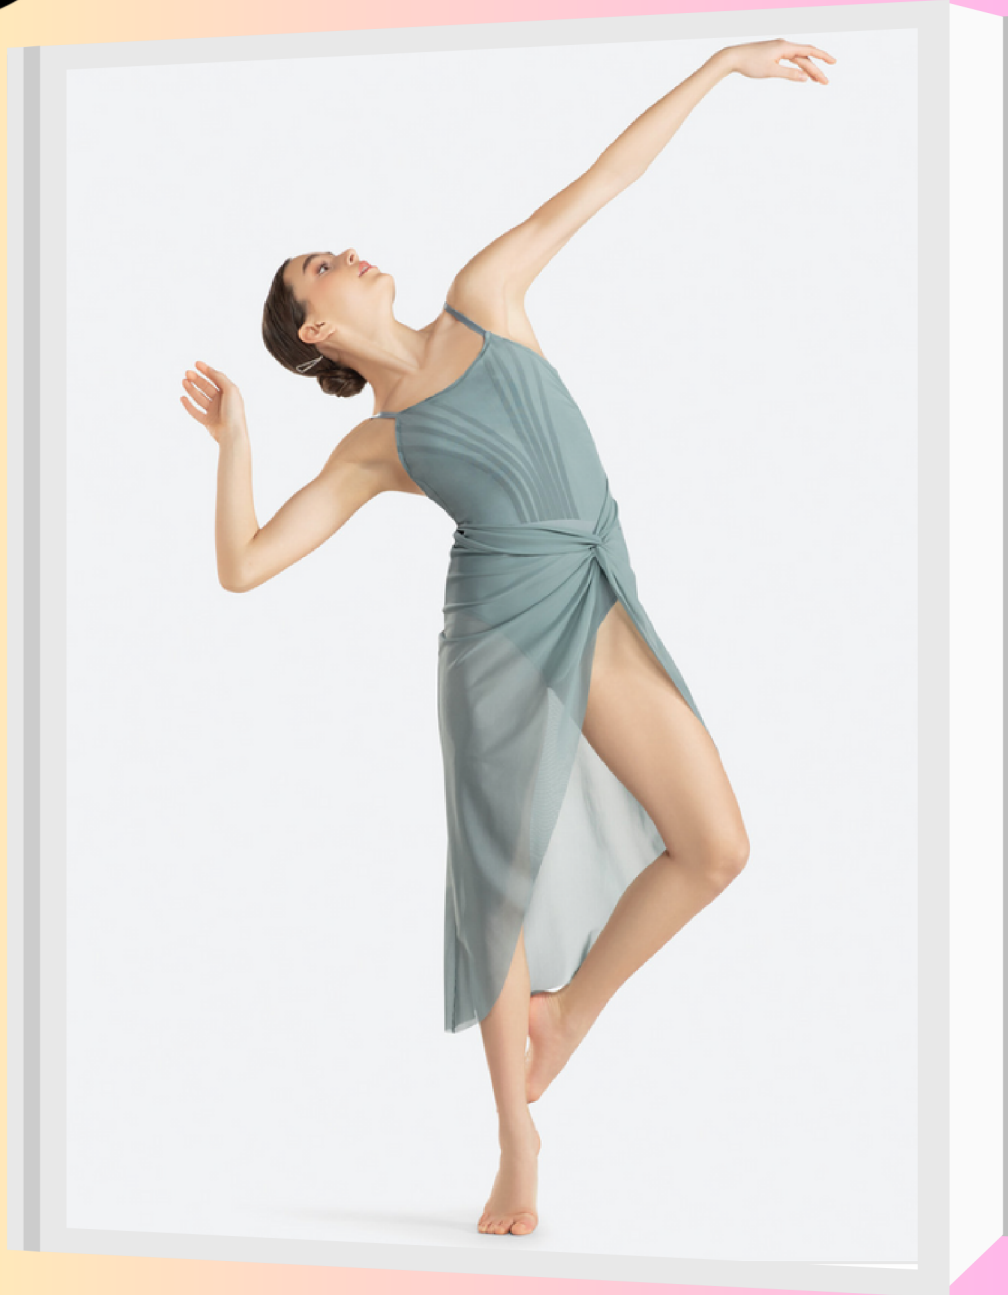

2024 DISCOVERY
REVUE COSTUMES!

WEDNESDAY | 6:15-7:00PM | 9-12 LYRICAL

MRS. JESSICA

SUN TAN TIGHTS

BAREFOOT

DUSTY SAGE MESH DRESS, RHINESTONE HAIR CLIP, HIGH PONYTAIL