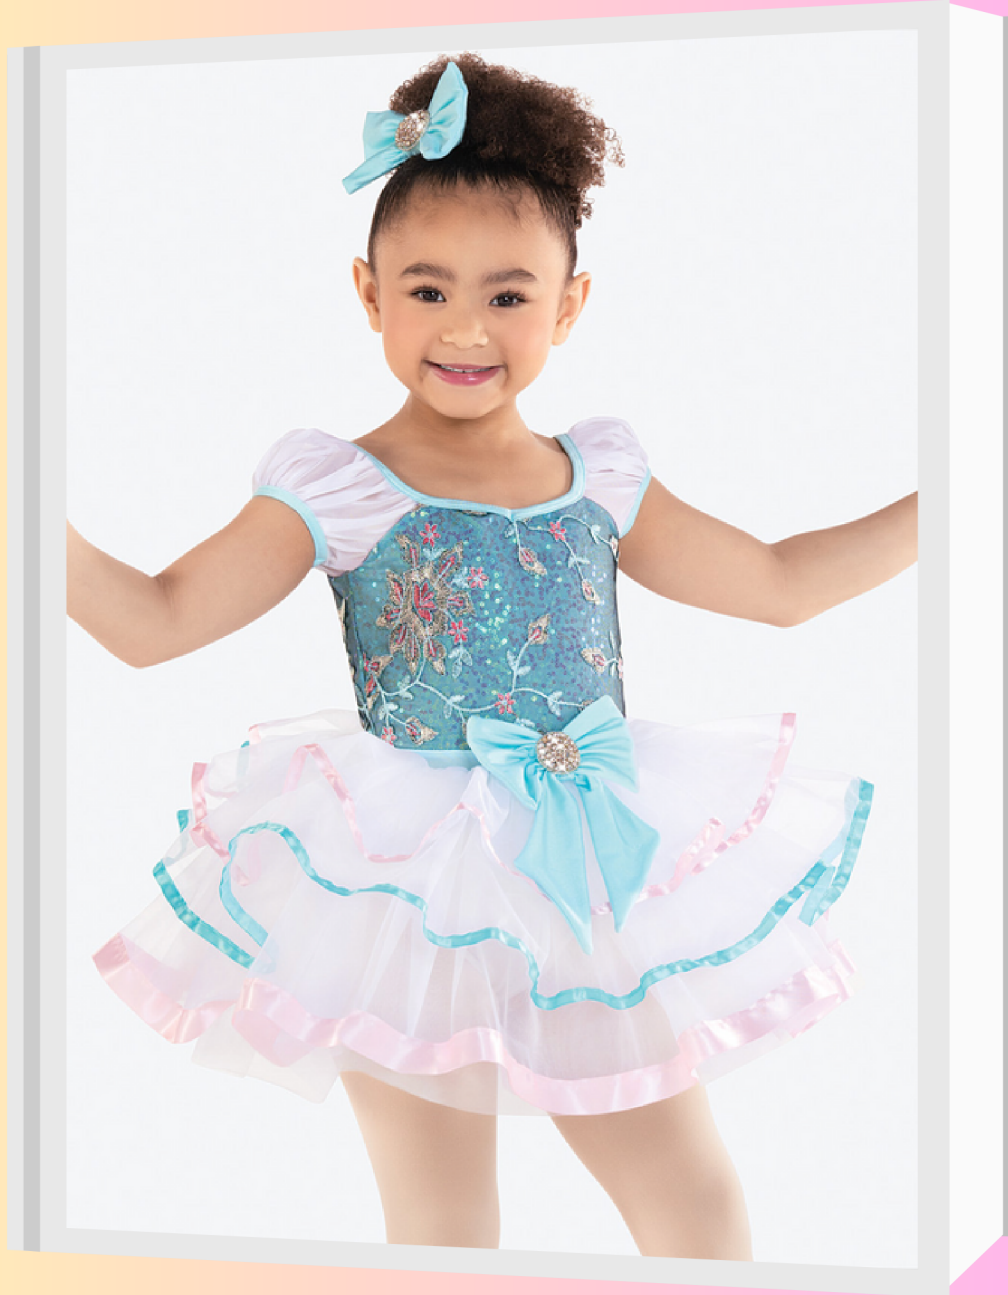

2024 DISCOVERY REVUE COSTUMES!

WEDNESDAY | 5:15-6:15PM | 3/4/5 BTJ

MS. LEXI

SUN TAN TIGHTS
BLACK TAP SHOES

SEQUIN DRESS, JEWELED HAIR BOW, HIGH PONYTAIL