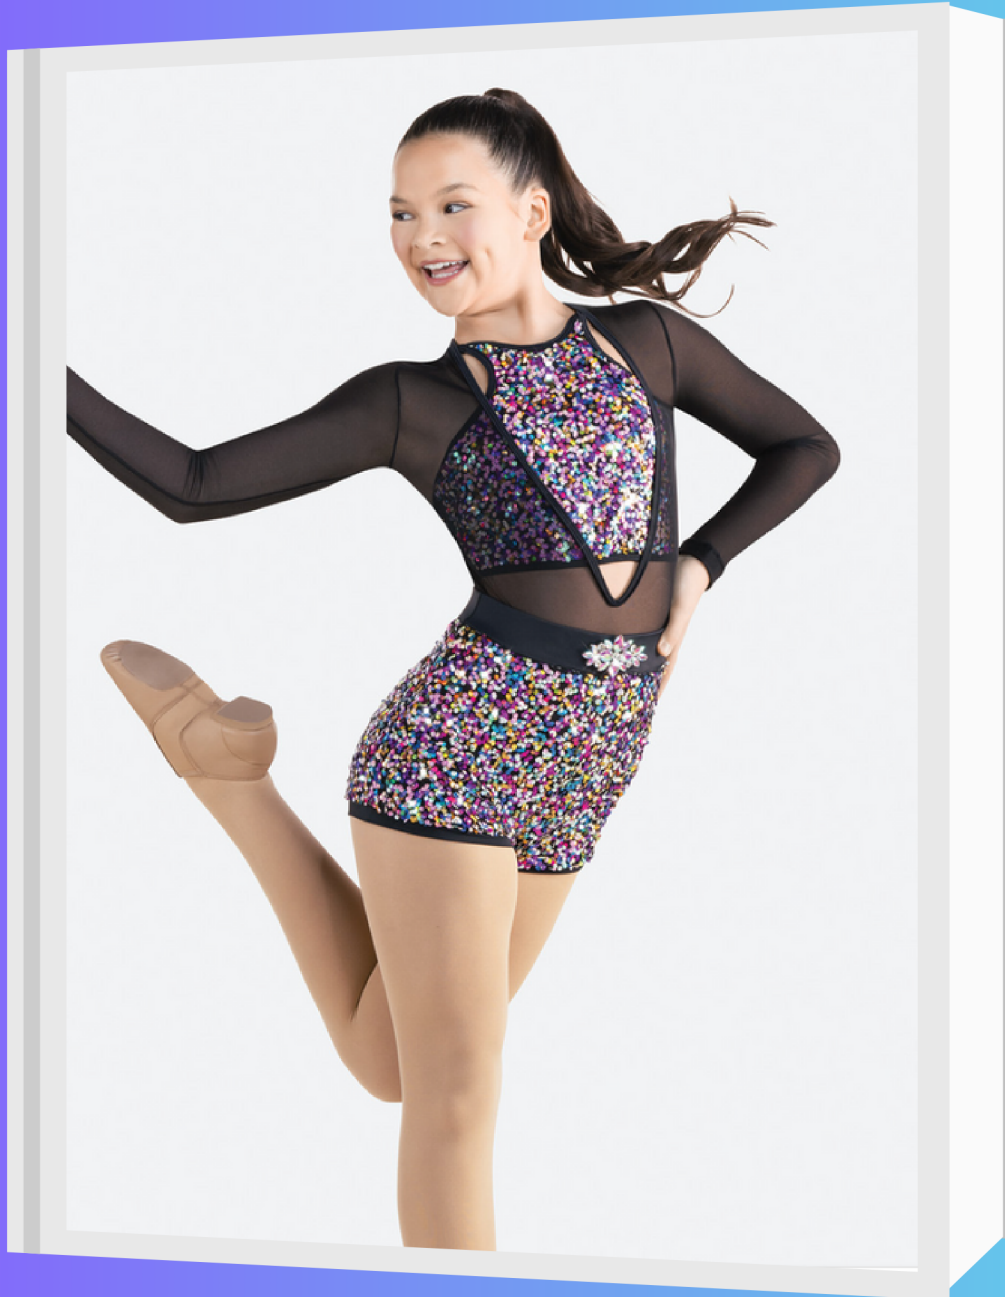

LEOTARD, BLACK SKIRT, PINK SKIRT, HEADPIECE WITH CLIP, HIGH PONYTAIL

2024 DISCOVERY REVUE COSTUMES!

MONDAY | 6:00-6:45PM | 7/8/9 HIP HOP

MRS. TAMMY

SUN TAN TIGHTS
MOSTLY WHITE SNEAKERS

SHIRT, JOGGER PANTS, VEST, HIGH PONYTAIL

2024 DISCOVERY REVUE COSTUMES!

MONDAY | 6:45-7:30PM | 9-12 HIP HOP

MRS. TAMMY

SUN TAN TIGHTS
MOSTLY WHITE SNEAKERS

HOODED JAKCET, JOGGER PANTS, HIGH PONYTAIL

2024 DISCOVERY REVUE COSTUMES!

MONDAY | 7:30-8:15PM | 9-12 JAZZ