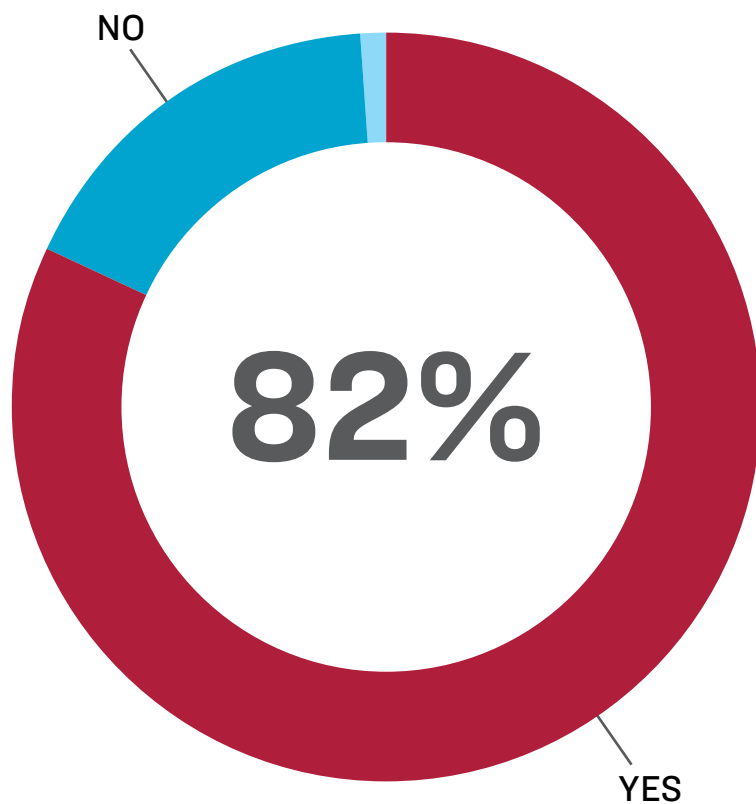

Mississippi School Districts Still Allowing Corporal Punishment

of Mississippi School Districts still allow Corporal Punishment

Mississippi School Districts Still Allowing Corporal Punishment

| Name of School District | County | Still allows? |
|--|--------------|---------------|
| Aberdeen School District | Monroe | yes |
| Alcorn School District | Alcorn | yes |
| Amite County School District | Amite | yes |
| Amory School District | Monroe | yes |
| Attala County School District | Attala | yes |
| Baldwyn School District | Prentiss | yes |
| Bay St. Louis-Waveland School District | Hancock | yes |
| Benton County School District | Benton | yes |
| Biloxi Public School District | Harrison | yes |
| Booneville School District | Prentiss | yes |
| Brookhaven School District | Lincoln | yes |
| Calhoun County School District | Calhoun | yes |
| Canton Public School District | Madison | yes |
| Carroll County School District | Carroll | yes |
| Chickasaw County School District | Chickasaw | no |
| Choctaw County School District | Chocktaw | yes |
| Claiborne County School District | Claiborne | yes |
| Clarksdale Municipal School District | Coahoma | yes |
| Cleveland School District | Bolivar | yes |
| Clinton Public School District | Hinds | no |
| Coahoma County School District | Coahoma | yes |
| Coahoma Early College High School | Coahoma | yes |
| Coffeetown School District | Yalobusha | no |
| Columbia School District | Marion | yes |
| Columbus Municipal School District | Lowndes | yes |
| Copiah County School District | Copiah | yes |
| Corinth School District | Alcorn | no |
| Covington County School District | Covington | yes |
| DeSoto County School District | DeSoto | yes |
| East Jasper School District | Jasper | yes |
| East Tallahatchie Consolidated School District | Tallahatchie | yes |
| Enterprise School District | Clarke | yes |
| Forest Municipal School District | Scott | yes |
| Forrest County School District | Forrest | yes |