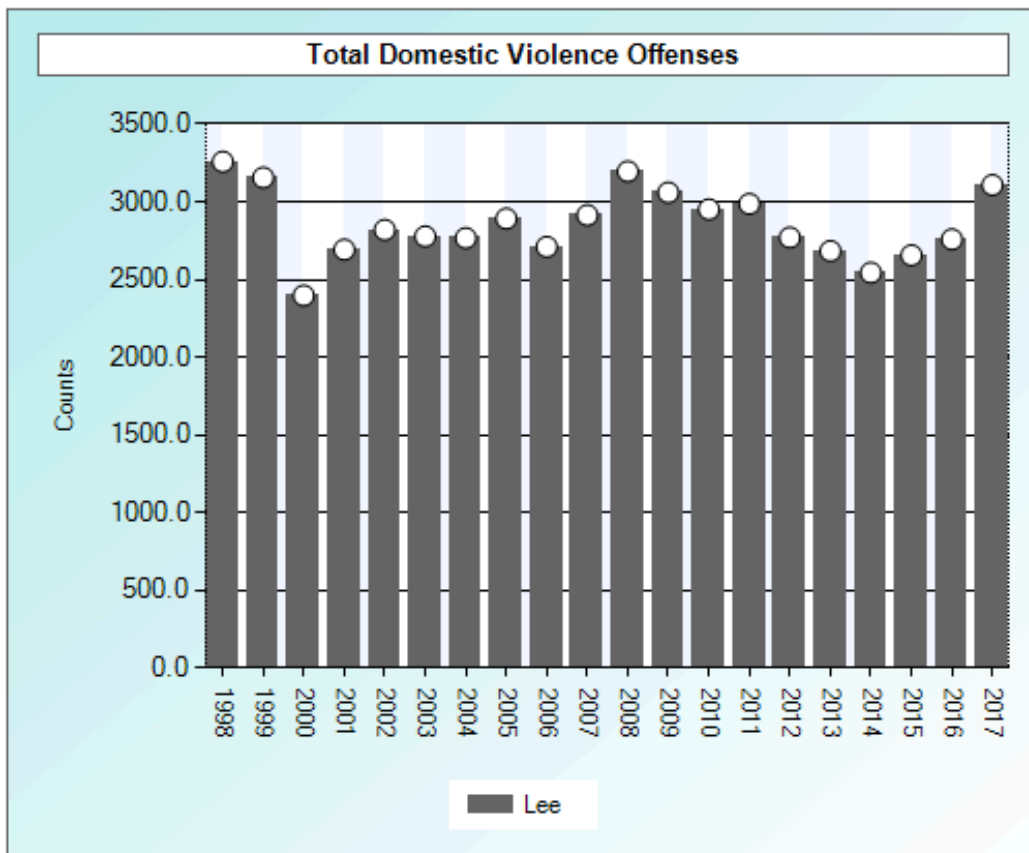

Total Domestic Violence Offenses, Rate Per 100,000 Population, 2017