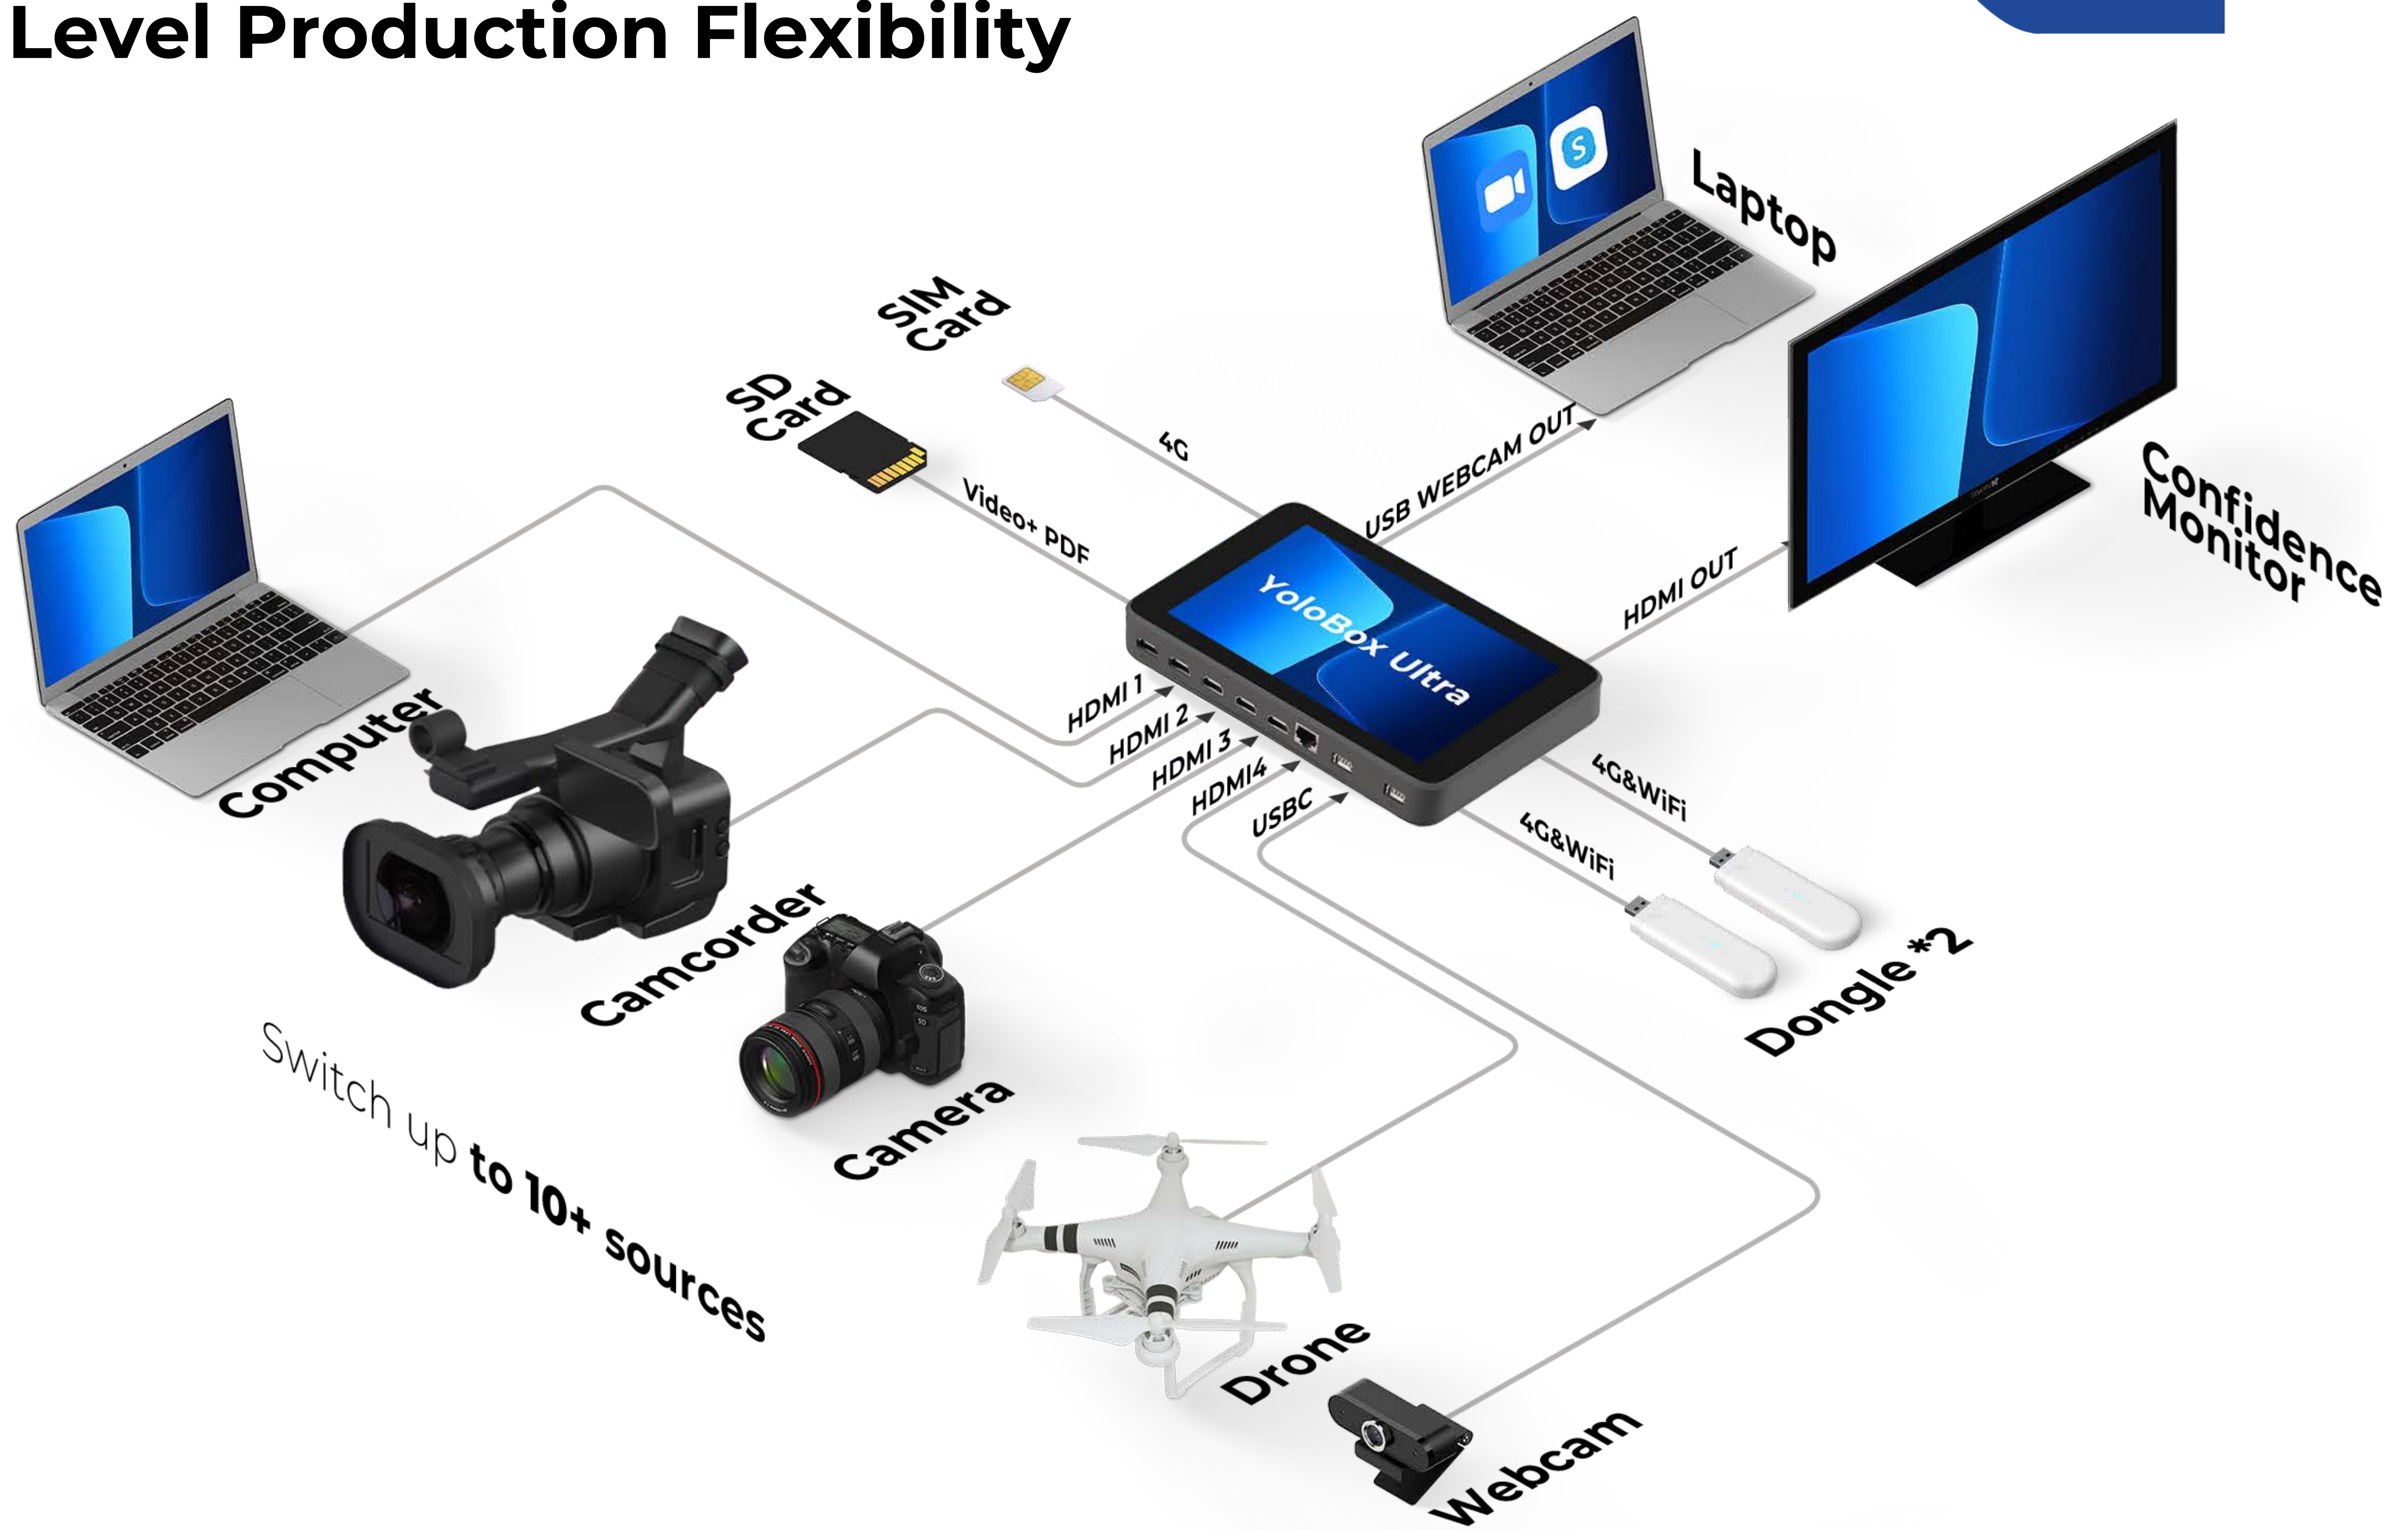

Versatile Input & Output, Next Level Production Flexibility