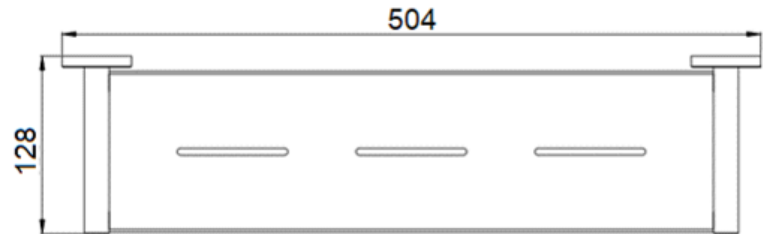

PARKER

MATTE BLACK SPECS

1. SOAP HOLDER
2. SINGLE TOWEL RAIL 600mm/750mm
3. DOUBLE TOWEL RAIL 600mm/750mm
4. STAINLESS STEEL SHELF
5. GUEST TOWEL HOLDER
6. TOILET PAPER HOLDER
7. SINGLE ROBE HOOK