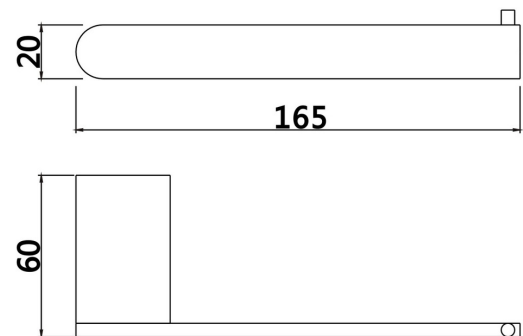

LUXURY

CHROME SPECS

1. SOAP HOLDER
2. SINGLE TOWL RAIL 600mm/750mm
3. DOUBLE TOWEL RAIL 600mm/750mm
4. GLASS SHELF
5. GUEST TOWEL HOLDER
6. TOILET PAPER HOLDER
7. DOUBLE ROBE HOOK
8. WALL HUNG TOILET BRUSH
9. WALL HUNG SOAP DISPENSER

LUXURY

MATTE BLACK

LUXURY

MATTE BLACK SPECS

GLAMOUR

CHROME

1. SOAP HOLDER
2. SINGLE TOWEL RAIL 600mm/750mm
3. DOUBLE TOWEL RAIL 600mm/750mm
4. STAINLESS STEEL SHELF
5. GUEST TOWEL HOLDER
6. TOILET PAPER HOLDER
7. SINGLE ROBE HOOK

GLAMOUR

CHROME SPECS

1. SOAP HOLDER
2. SINGLE TOWEL RAIL 600mm/750mm
3. DOUBLE TOWEL RAIL 600mm/750mm
4. STAINLESS STEEL SHELF
5. GUEST TOWEL HOLDER
6. TOILET PAPER HOLDER
7. SINGLE ROBE HOOK

GLAMOUR

MATTE BLACK