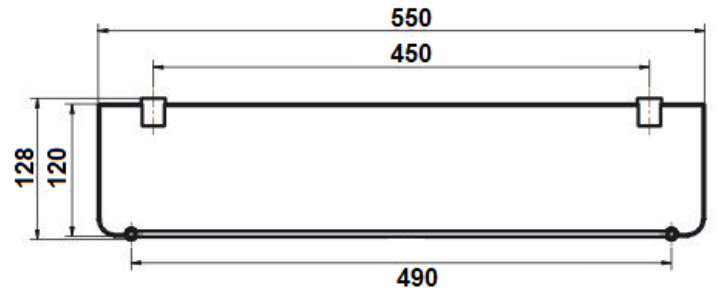

ACCESSORY CATALOGUE

PARKER

CHROME

1. SOAP HOLDER
2. SINGLE TOWEL RAIL 600mm/750mm
3. DOUBLE TOWEL RAIL 600mm/750mm
4. GLASS SHELF
5. GUEST TOWEL HOLDER
6. TOILET PAPER HOLDER
7. DOUBLE ROBE HOOK

PARKER

CHROME SPECS