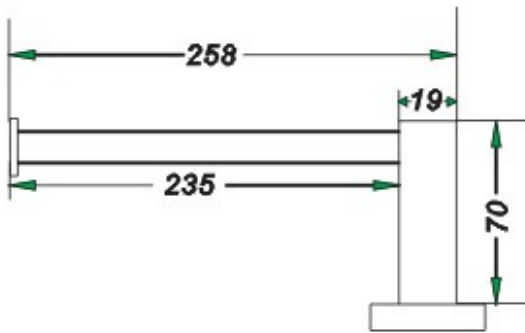

PARKER

MATTE BLACK SPECS

1. SOAP HOLDER
2. SINGLE TOWEL RAIL 600mm/750mm
3. DOUBLE TOWEL RAIL 600mm/750mm
4. STAINLESS STEEL SHELF
5. GUEST TOWEL HOLDER
6. TOILET PAPER HOLDER
7. SINGLE ROBE HOOK

LUXURY

CHROME

1. SOAP HOLDER
2. SINGLE TOWEL RAIL 600mm/750mm
3. DOUBLE TOWEL RAIL 600mm/750mm
4. GLASS SHELF
5. GUEST TOWEL HOLDER
6. TOILET PAPER HOLDER
7. DOUBLE ROBE HOOK
8. WALL HUNG TOILET BRUSH
9. WALL HUNG SOAP DISPENSER

LUXURY

CHROME SPECS

1. SOAP HOLDER
2. SINGLE TOWL RAIL 600mm/750mm
3. DOUBLE TOWEL RAIL 600mm/750mm
4. GLASS SHELF
5. GUEST TOWEL HOLDER
6. TOILET PAPER HOLDER
7. DOUBLE ROBE HOOK
8. WALL HUNG TOILET BRUSH
9. WALL HUNG SOAP DISPENSER