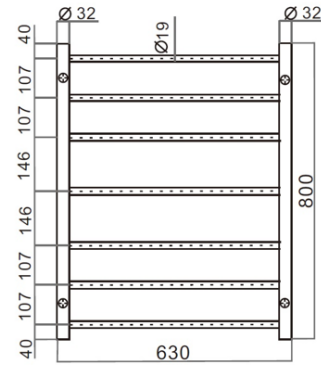

MELISSA

SPECS

1. SOAP HOLDER
2. SINGLE TOWEL RAIL 600mm/800mm
3. DOUBLE TOWEL RAIL 600mm/800mm
4. STAINLESS STEEL SHELF
5. GUEST TOWEL HOLDER
6. TOILET PAPER HOLDER
7. SINGLE ROBE HOOK

HARMONEE

1. SOAP HOLDER
2. SINGLE TOWEL RAIL 600mm/780mm
3. DOUBLE TOWEL RAIL 600mm/780mm
4. STAINLESS STEEL SHELF
5. GUEST TOWEL HOLDER
6. TOILET PAPER HOLDER
7. SINGLE ROBE HOOK

HARMONEE

SPECS

1. SOAP HOLDER
2. SINGLE TOWEL RAIL 600mmx780mm
3. DOUBLE TOWEL RAIL 600mm/780mm
4. STAINLESS STEEL SHELF
5. GUEST TOWEL HOLDER
6. TOILET PAPER HOLDER
7. SINGLE ROBE HOOK

HEATED TOWEL LADDERS

WITH SPECS

ROUND 5 BAR
510x850mm

ROUND 7 BAR
630x825mm

ROUND 7 BAR
720x825mm

SQUARE 7 BAR
600x825mm

SQUARE 7 BAR
720x825mm

WALL HUNG ACCESSORIES

1. SINGLE CORNER SHELF
2. SINGLE ROUND SHELF
3. SINGLE SQUARE SHELF
4. DOUBLE CORNER SHELF
5. DOUBLE ROUND SHELF
6. DOUBLE SQUARE SHELF
7. ROUND TOILET BRUSH
8. MAGNETIC MIRROR