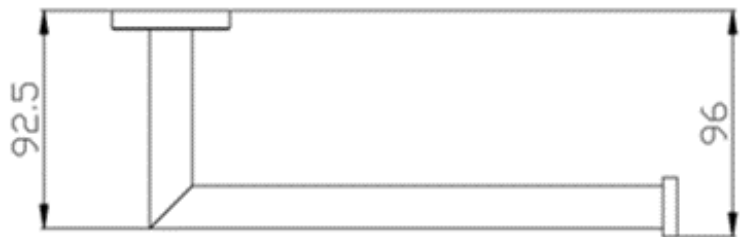

PARKER

MATTE BLACK SPECS

1. SOAP HOLDER
2. SINGLE TOWEL RAIL 600mm/750mm
3. DOUBLE TOWEL RAIL 600mm/750mm
4. STAINLESS STEEL SHELF
5. GUEST TOWEL HOLDER
6. TOILET PAPER HOLDER
7. SINGLE ROBE HOOK