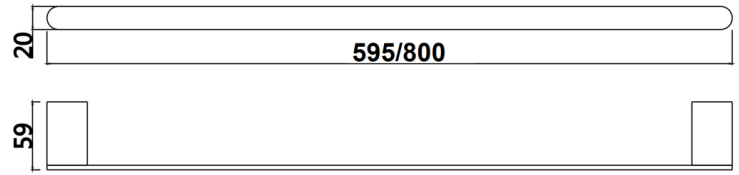

LUXURY

CHROME SPECS

1. SOAP HOLDER
2. SINGLE TOWL RAIL 600mm/750mm
3. DOUBLE TOWEL RAIL 600mm/750mm
4. GLASS SHELF
5. GUEST TOWEL HOLDER
6. TOILET PAPER HOLDER
7. DOUBLE ROBE HOOK
8. WALL HUNG TOILET BRUSH
9. WALL HUNG SOAP DISPENSER

GLAMOUR

CHROME SPECS

1. SOAP HOLDER
2. SINGLE TOWEL RAIL 600mm/750mm
3. DOUBLE TOWEL RAIL 600mm/750mm
4. STAINLESS STEEL SHELF
5. GUEST TOWEL HOLDER
6. TOILET PAPER HOLDER
7. SINGLE ROBE HOOK

GLAMOUR

MATTE BLACK

1. SOAP HOLDER
2. SINGLE TOWEL RAIL 600mm/750mm
3. DOUBLE TOWEL RAIL 600mm/750mm
4. STAINLESS STEEL SHELF
5. GUEST TOWEL HOLDER
6. TOILET PAPER HOLDER
7. SINGLE ROBE HOOK

GLAMOUR

MATTE BLACK SPECS

1. SOAP HOLDER
2. SINGLE TOWEL RAIL 600mm/750mm
3. DOUBLE TOWEL RAIL 600mm/750mm
4. STAINLESS STEEL SHELF
5. GUEST TOWEL HOLDER
6. TOILET PAPER HOLDER
7. SINGLE ROBE HOOK