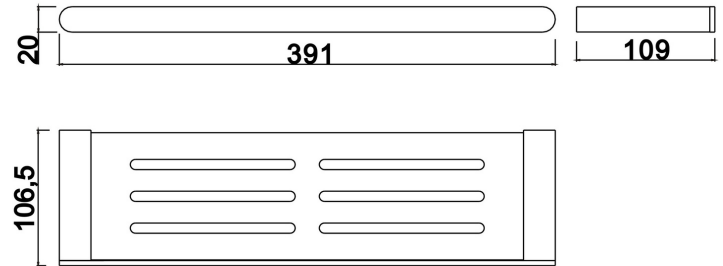

LUXURY

CHROME SPECS

1. SOAP HOLDER
2. SINGLE TOWL RAIL 600mm/750mm
3. DOUBLE TOWEL RAIL 600mm/750mm
4. GLASS SHELF
5. GUEST TOWEL HOLDER
6. TOILET PAPER HOLDER
7. DOUBLE ROBE HOOK
8. WALL HUNG TOILET BRUSH
9. WALL HUNG SOAP DISPENSER

GLAMOUR

CHROME SPECS

1. SOAP HOLDER
2. SINGLE TOWEL RAIL 600mm/750mm
3. DOUBLE TOWEL RAIL 600mm/750mm
4. STAINLESS STEEL SHELF
5. GUEST TOWEL HOLDER
6. TOILET PAPER HOLDER
7. SINGLE ROBE HOOK

GLAMOUR

MATTE BLACK

1. SOAP HOLDER
2. SINGLE TOWEL RAIL 600mm/750mm
3. DOUBLE TOWEL RAIL 600mm/750mm
4. STAINLESS STEEL SHELF
5. GUEST TOWEL HOLDER
6. TOILET PAPER HOLDER
7. SINGLE ROBE HOOK

GLAMOUR

MATTE BLACK SPECS

1. SOAP HOLDER
2. SINGLE TOWEL RAIL 600mm/750mm
3. DOUBLE TOWEL RAIL 600mm/750mm
4. STAINLESS STEEL SHELF
5. GUEST TOWEL HOLDER
6. TOILET PAPER HOLDER
7. SINGLE ROBE HOOK