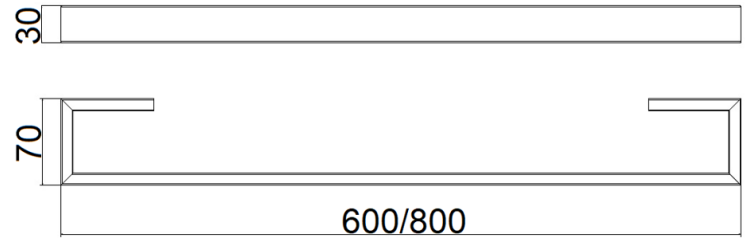

MATTE BLACK & CHROME SPECS

MELISSA

1. SOAP HOLDER
2. SINGLE TOWEL RAIL 600mm/800mm
3. DOUBLE TOWEL RAIL 600mm/800mm
4. STAINLESS STEEL SHELF
5. GUEST TOWEL HOLDER
6. TOILET PAPER HOLDER
7. SINGLE ROBE HOOK

MELISSA

SPECS

1. SOAP HOLDER
2. SINGLE TOWEL RAIL 600mm/800mm
3. DOUBLE TOWEL RAIL 600mm/800mm
4. STAINLESS STEEL SHELF
5. GUEST TOWEL HOLDER
6. TOILET PAPER HOLDER
7. SINGLE ROBE HOOK

HARMONEE

1. SOAP HOLDER
2. SINGLE TOWEL RAIL 600mm/780mm
3. DOUBLE TOWEL RAIL 600mm/780mm
4. STAINLESS STEEL SHELF
5. GUEST TOWEL HOLDER
6. TOILET PAPER HOLDER
7. SINGLE ROBE HOOK