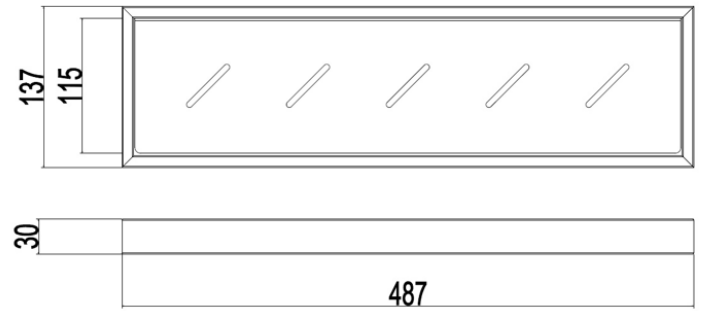

MATTE BLACK & CHROME SPECS

MELISSA

1. SOAP HOLDER
2. SINGLE TOWEL RAIL 600mm/800mm
3. DOUBLE TOWEL RAIL 600mm/800mm
4. STAINLESS STEEL SHELF
5. GUEST TOWEL HOLDER
6. TOILET PAPER HOLDER
7. SINGLE ROBE HOOK

MELISSA

SPECS

1. SOAP HOLDER
2. SINGLE TOWEL RAIL 600mm/800mm
3. DOUBLE TOWEL RAIL 600mm/800mm
4. STAINLESS STEEL SHELF
5. GUEST TOWEL HOLDER
6. TOILET PAPER HOLDER
7. SINGLE ROBE HOOK

HARMONEE

1. SOAP HOLDER
2. SINGLE TOWEL RAIL 600mm/780mm
3. DOUBLE TOWEL RAIL 600mm/780mm
4. STAINLESS STEEL SHELF
5. GUEST TOWEL HOLDER
6. TOILET PAPER HOLDER
7. SINGLE ROBE HOOK