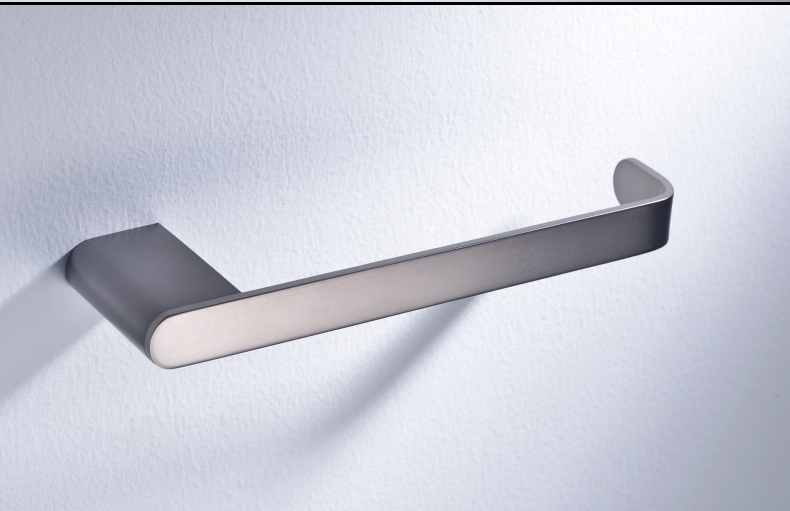

ALLURE

1. SOAP HOLDER
2. SINGLE TOWEL RAIL 600mm/750mm
3. DOUBLE TOWEL RAIL 600mm/750mm
4. STAINLESS STEEL SHELF
5. GUEST TOWEL HOLDER
6. TOILET PAPER HOLDER
7. SINGLE ROBE HOOK