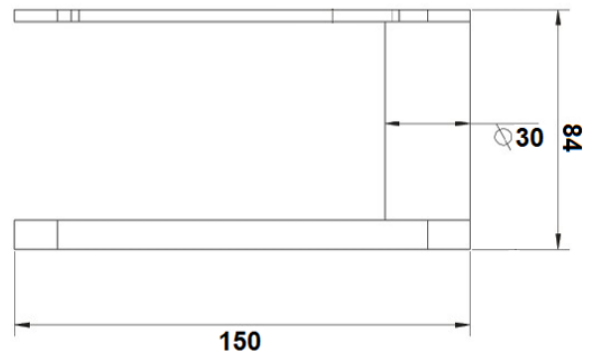

MELISSA

SPECS

1. SOAP HOLDER
2. SINGLE TOWEL RAIL 600mm/800mm
3. DOUBLE TOWEL RAIL 600mm/800mm
4. STAINLESS STEEL SHELF
5. GUEST TOWEL HOLDER
6. TOILET PAPER HOLDER
7. SINGLE ROBE HOOK

HARMONEE

1. SOAP HOLDER
2. SINGLE TOWEL RAIL 600mm/780mm
3. DOUBLE TOWEL RAIL 600mm/780mm
4. STAINLESS STEEL SHELF
5. GUEST TOWEL HOLDER
6. TOILET PAPER HOLDER
7. SINGLE ROBE HOOK

HARMONEE

SPECS

1. SOAP HOLDER
2. SINGLE TOWEL RAIL 600mmx780mm
3. DOUBLE TOWEL RAIL 600mm/780mm
4. STAINLESS STEEL SHELF
5. GUEST TOWEL HOLDER
6. TOILET PAPER HOLDER
7. SINGLE ROBE HOOK

HEATED TOWEL LADDERS