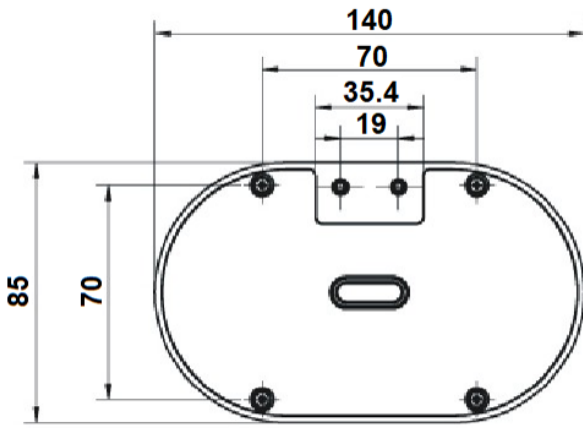

MATTE BLACK & CHROME SPECS

MELISSA

1. SOAP HOLDER
2. SINGLE TOWEL RAIL 600mm/800mm
3. DOUBLE TOWEL RAIL 600mm/800mm
4. STAINLESS STEEL SHELF
5. GUEST TOWEL HOLDER
6. TOILET PAPER HOLDER
7. SINGLE ROBE HOOK

MELISSA

SPECS

1. SOAP HOLDER
2. SINGLE TOWEL RAIL 600mm/800mm
3. DOUBLE TOWEL RAIL 600mm/800mm
4. STAINLESS STEEL SHELF
5. GUEST TOWEL HOLDER
6. TOILET PAPER HOLDER
7. SINGLE ROBE HOOK

HARMONEE

1. SOAP HOLDER
2. SINGLE TOWEL RAIL 600mm/780mm
3. DOUBLE TOWEL RAIL 600mm/780mm
4. STAINLESS STEEL SHELF
5. GUEST TOWEL HOLDER
6. TOILET PAPER HOLDER
7. SINGLE ROBE HOOK

HARMONEE

SPECS

1. SOAP HOLDER
2. SINGLE TOWEL RAIL 600mmx780mm
3. DOUBLE TOWEL RAIL 600mm/780mm
4. STAINLESS STEEL SHELF
5. GUEST TOWEL HOLDER
6. TOILET PAPER HOLDER
7. SINGLE ROBE HOOK

HEATED TOWEL LADDERS

WITH SPECS

ROUND 5 BAR
510x850mm

ROUND 7 BAR
630x825mm

ROUND 7 BAR
720x825mm

SQUARE 7 BAR
600x825mm

SQUARE 7 BAR
720x825mm

WALL HUNG ACCESSORIES

1. SINGLE CORNER SHELF
2. SINGLE ROUND SHELF
3. SINGLE SQUARE SHELF
4. DOUBLE CORNER SHELF
5. DOUBLE ROUND SHELF
6. DOUBLE SQUARE SHELF
7. ROUND TOILET BRUSH
8. MAGNETIC MIRROR