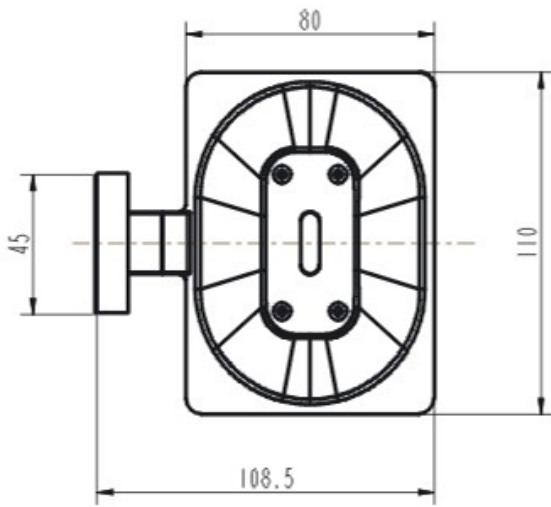

LUXURY

MATTE BLACK SPECS