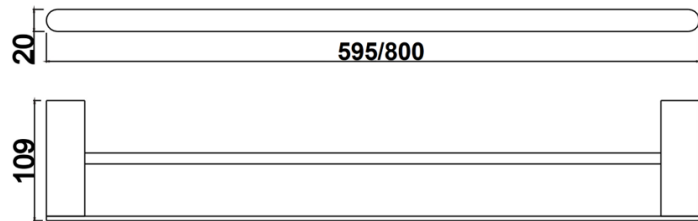

LUXURY

CHROME SPECS

1. SOAP HOLDER
2. SINGLE TOWL RAIL 600mm/750mm
3. DOUBLE TOWEL RAIL 600mm/750mm
4. GLASS SHELF
5. GUEST TOWEL HOLDER
6. TOILET PAPER HOLDER
7. DOUBLE ROBE HOOK
8. WALL HUNG TOILET BRUSH
9. WALL HUNG SOAP DISPENSER

LUXURY

MATTE BLACK

LUXURY

MATTE BLACK SPECS

GLAMOUR

CHROME

1. SOAP HOLDER
2. SINGLE TOWEL RAIL 600mm/750mm
3. DOUBLE TOWEL RAIL 600mm/750mm
4. STAINLESS STEEL SHELF
5. GUEST TOWEL HOLDER
6. TOILET PAPER HOLDER
7. SINGLE ROBE HOOK

GLAMOUR

CHROME SPECS

1. SOAP HOLDER
2. SINGLE TOWEL RAIL 600mm/750mm
3. DOUBLE TOWEL RAIL 600mm/750mm
4. STAINLESS STEEL SHELF
5. GUEST TOWEL HOLDER
6. TOILET PAPER HOLDER
7. SINGLE ROBE HOOK

GLAMOUR

MATTE BLACK