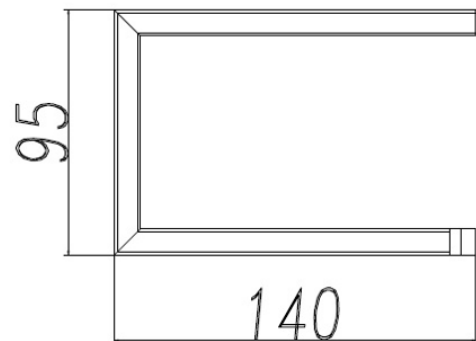

MATTE BLACK & CHROME SPECS

MELISSA

1. SOAP HOLDER
2. SINGLE TOWEL RAIL 600mm/800mm
3. DOUBLE TOWEL RAIL 600mm/800mm
4. STAINLESS STEEL SHELF
5. GUEST TOWEL HOLDER
6. TOILET PAPER HOLDER
7. SINGLE ROBE HOOK

MELISSA

SPECS

1. SOAP HOLDER
2. SINGLE TOWEL RAIL 600mm/800mm
3. DOUBLE TOWEL RAIL 600mm/800mm
4. STAINLESS STEEL SHELF
5. GUEST TOWEL HOLDER
6. TOILET PAPER HOLDER
7. SINGLE ROBE HOOK

HARMONEE

1. SOAP HOLDER
2. SINGLE TOWEL RAIL 600mm/780mm
3. DOUBLE TOWEL RAIL 600mm/780mm
4. STAINLESS STEEL SHELF
5. GUEST TOWEL HOLDER
6. TOILET PAPER HOLDER
7. SINGLE ROBE HOOK