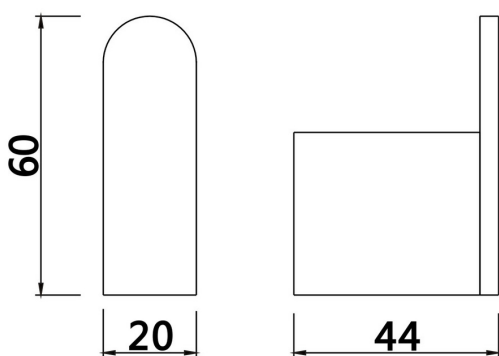

LUXURY

CHROME SPECS

1. SOAP HOLDER
2. SINGLE TOWL RAIL 600mm/750mm
3. DOUBLE TOWEL RAIL 600mm/750mm
4. GLASS SHELF
5. GUEST TOWEL HOLDER
6. TOILET PAPER HOLDER
7. DOUBLE ROBE HOOK
8. WALL HUNG TOILET BRUSH
9. WALL HUNG SOAP DISPENSER

GLAMOUR

CHROME SPECS

1. SOAP HOLDER
2. SINGLE TOWEL RAIL 600mm/750mm
3. DOUBLE TOWEL RAIL 600mm/750mm
4. STAINLESS STEEL SHELF
5. GUEST TOWEL HOLDER
6. TOILET PAPER HOLDER
7. SINGLE ROBE HOOK

GLAMOUR

MATTE BLACK

1. SOAP HOLDER
2. SINGLE TOWEL RAIL 600mm/750mm
3. DOUBLE TOWEL RAIL 600mm/750mm
4. STAINLESS STEEL SHELF
5. GUEST TOWEL HOLDER
6. TOILET PAPER HOLDER
7. SINGLE ROBE HOOK

GLAMOUR

MATTE BLACK SPECS

1. SOAP HOLDER
2. SINGLE TOWEL RAIL 600mm/750mm
3. DOUBLE TOWEL RAIL 600mm/750mm
4. STAINLESS STEEL SHELF
5. GUEST TOWEL HOLDER
6. TOILET PAPER HOLDER
7. SINGLE ROBE HOOK

ALLURE

1. SOAP HOLDER
2. SINGLE TOWEL RAIL 600mm/750mm
3. DOUBLE TOWEL RAIL 600mm/750mm
4. STAINLESS STEEL SHELF
5. GUEST TOWEL HOLDER
6. TOILET PAPER HOLDER
7. SINGLE ROBE HOOK

ALLURE

SPECS

1. SOAP HOLDER
2. SINGLE TOWEL RAIL 600mm/750mm
3. DOUBLE TOWEL RAIL 600mm/750mm
4. STAINLESS STEEL SHELF
5. GUEST TOWEL HOLDER
6. TOILET PAPER HOLDER
7. SINGLE ROBE HOOK