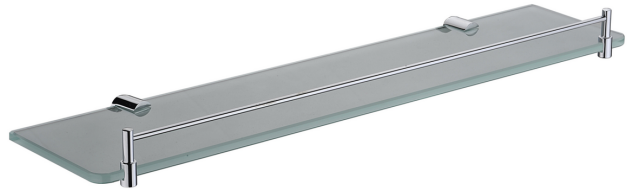

ACCESSORY CATALOGUE

PARKER

CHROME

1. SOAP HOLDER
2. SINGLE TOWEL RAIL 600mm/750mm
3. DOUBLE TOWEL RAIL 600mm/750mm
4. GLASS SHELF
5. GUEST TOWEL HOLDER
6. TOILET PAPER HOLDER
7. DOUBLE ROBE HOOK

PARKER

CHROME SPECS

1. SOAP HOLDER
2. SINGLE TOWEL RAIL 600mm/750mm
3. DOUBLE TOWEL RAIL 600mm/750mm
4. GLASS SHELF
5. GUEST TOWEL HOLDER
6. TOILET PAPER HOLDER
7. DOUBLE ROBE HOOK

PARKER

MATTE BLACK

1. SOAP HOLDER
2. SINGLE TOWEL RAIL 600mm/750mm
3. DOUBLE TOWEL RAIL 600mm/750mm
4. STAINLESS STEEL SHELF
5. GUEST TOWEL HOLDER
6. TOILET PAPER HOLDER
7. SINGLE ROBE HOOK

PARKER

MATTE BLACK SPECS

1. SOAP HOLDER
2. SINGLE TOWEL RAIL 600mm/750mm
3. DOUBLE TOWEL RAIL 600mm/750mm
4. STAINLESS STEEL SHELF
5. GUEST TOWEL HOLDER
6. TOILET PAPER HOLDER
7. SINGLE ROBE HOOK

LUXURY

CHROME

LUXURY

CHROME SPECS

1. SOAP HOLDER
2. SINGLE TOWL RAIL 600mm/750mm
3. DOUBLE TOWEL RAIL 600mm/750mm
4. GLASS SHELF
5. GUEST TOWEL HOLDER
6. TOILET PAPER HOLDER
7. DOUBLE ROBE HOOK
8. WALL HUNG TOILET BRUSH
9. WALL HUNG SOAP DISPENSER