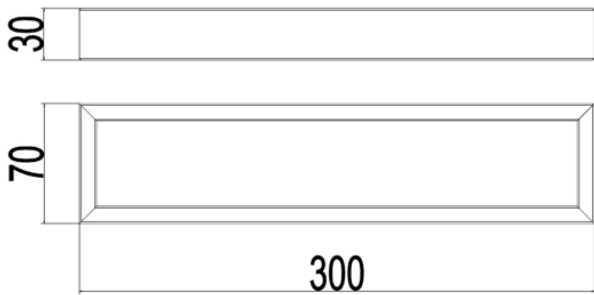

MATTE BLACK & CHROME SPECS

MELISSA

1. SOAP HOLDER
2. SINGLE TOWEL RAIL 600mm/800mm
3. DOUBLE TOWEL RAIL 600mm/800mm
4. STAINLESS STEEL SHELF
5. GUEST TOWEL HOLDER
6. TOILET PAPER HOLDER
7. SINGLE ROBE HOOK

MELISSA

SPECS

1. SOAP HOLDER
2. SINGLE TOWEL RAIL 600mm/800mm
3. DOUBLE TOWEL RAIL 600mm/800mm
4. STAINLESS STEEL SHELF
5. GUEST TOWEL HOLDER
6. TOILET PAPER HOLDER
7. SINGLE ROBE HOOK

HARMONEE

1. SOAP HOLDER
2. SINGLE TOWEL RAIL 600mm/780mm
3. DOUBLE TOWEL RAIL 600mm/780mm
4. STAINLESS STEEL SHELF
5. GUEST TOWEL HOLDER
6. TOILET PAPER HOLDER
7. SINGLE ROBE HOOK