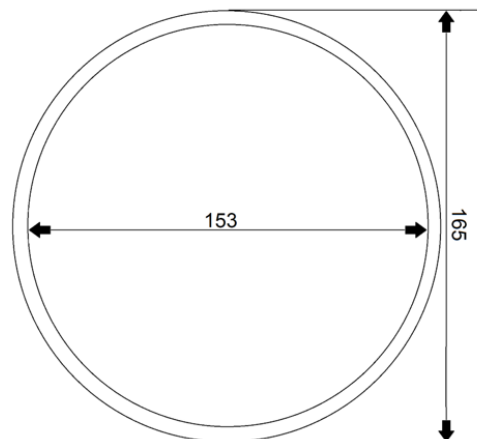

WALL HUNG ACCESSORIES

SPECS

1. SINGLE CORNER SHELF
2. SINGLE ROUND SHELF
3. SINGLE SQUARE SHELF
4. DOUBLE CORNER SHELF
5. DOUBLE ROUND SHELF
6. DOUBLE SQUARE SHELF
7. ROUND TOILET BRUSH
8. MAGNETIC MIRROR