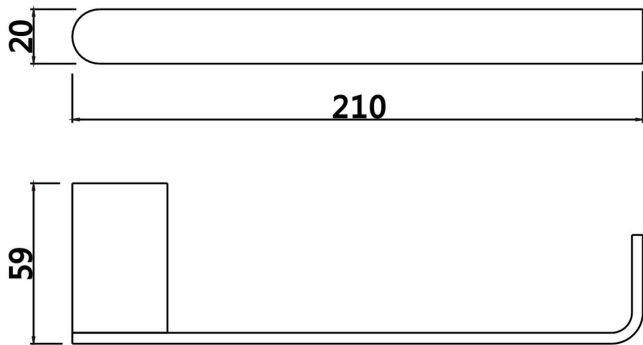

LUXURY

CHROME SPECS

1. SOAP HOLDER
2. SINGLE TOWL RAIL 600mm/750mm
3. DOUBLE TOWEL RAIL 600mm/750mm
4. GLASS SHELF
5. GUEST TOWEL HOLDER
6. TOILET PAPER HOLDER
7. DOUBLE ROBE HOOK
8. WALL HUNG TOILET BRUSH
9. WALL HUNG SOAP DISPENSER

LUXURY

MATTE BLACK

LUXURY

MATTE BLACK SPECS

GLAMOUR

CHROME

1. SOAP HOLDER
2. SINGLE TOWEL RAIL 600mm/750mm
3. DOUBLE TOWEL RAIL 600mm/750mm
4. STAINLESS STEEL SHELF
5. GUEST TOWEL HOLDER
6. TOILET PAPER HOLDER
7. SINGLE ROBE HOOK

GLAMOUR

CHROME SPECS

1. SOAP HOLDER
2. SINGLE TOWEL RAIL 600mm/750mm
3. DOUBLE TOWEL RAIL 600mm/750mm
4. STAINLESS STEEL SHELF
5. GUEST TOWEL HOLDER
6. TOILET PAPER HOLDER
7. SINGLE ROBE HOOK

GLAMOUR

MATTE BLACK