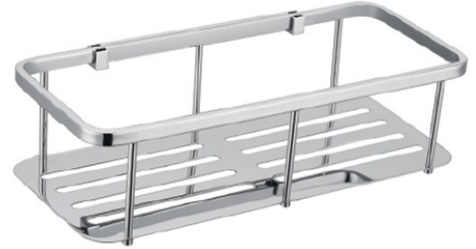

MELISSA

SPECS

1. SOAP HOLDER
2. SINGLE TOWEL RAIL 600mm/800mm
3. DOUBLE TOWEL RAIL 600mm/800mm
4. STAINLESS STEEL SHELF
5. GUEST TOWEL HOLDER
6. TOILET PAPER HOLDER
7. SINGLE ROBE HOOK

HARMONEE

1. SOAP HOLDER
2. SINGLE TOWEL RAIL 600mm/780mm
3. DOUBLE TOWEL RAIL 600mm/780mm
4. STAINLESS STEEL SHELF
5. GUEST TOWEL HOLDER
6. TOILET PAPER HOLDER
7. SINGLE ROBE HOOK

HARMONEE

SPECS

1. SOAP HOLDER
2. SINGLE TOWEL RAIL 600mmx780mm
3. DOUBLE TOWEL RAIL 600mm/780mm
4. STAINLESS STEEL SHELF
5. GUEST TOWEL HOLDER
6. TOILET PAPER HOLDER
7. SINGLE ROBE HOOK

HEATED TOWEL LADDERS

WITH SPECS

ROUND 5 BAR
510x850mm

ROUND 7 BAR
630x825mm

ROUND 7 BAR
720x825mm

SQUARE 7 BAR
600x825mm

SQUARE 7 BAR
720x825mm

WALL HUNG ACCESSORIES

1. SINGLE CORNER SHELF
2. SINGLE ROUND SHELF
3. SINGLE SQUARE SHELF
4. DOUBLE CORNER SHELF
5. DOUBLE ROUND SHELF
6. DOUBLE SQUARE SHELF
7. ROUND TOILET BRUSH
8. MAGNETIC MIRROR

WALL HUNG ACCESSORIES

SPECS

1. SINGLE CORNER SHELF
2. SINGLE ROUND SHELF
3. SINGLE SQUARE SHELF
4. DOUBLE CORNER SHELF
5. DOUBLE ROUND SHELF
6. DOUBLE SQUARE SHELF
7. ROUND TOILET BRUSH
8. MAGNETIC MIRROR