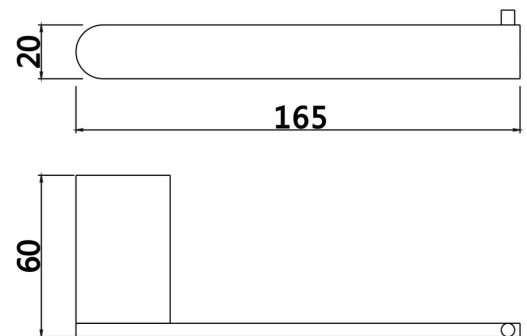

LUXURY

CHROME SPECS

1. SOAP HOLDER
2. SINGLE TOWL RAIL 600mm/750mm
3. DOUBLE TOWEL RAIL 600mm/750mm
4. GLASS SHELF
5. GUEST TOWEL HOLDER
6. TOILET PAPER HOLDER
7. DOUBLE ROBE HOOK
8. WALL HUNG TOILET BRUSH
9. WALL HUNG SOAP DISPENSER

GLAMOUR

CHROME SPECS

1. SOAP HOLDER
2. SINGLE TOWEL RAIL 600mm/750mm
3. DOUBLE TOWEL RAIL 600mm/750mm
4. STAINLESS STEEL SHELF
5. GUEST TOWEL HOLDER
6. TOILET PAPER HOLDER
7. SINGLE ROBE HOOK

GLAMOUR

MATTE BLACK

1. SOAP HOLDER
2. SINGLE TOWEL RAIL 600mm/750mm
3. DOUBLE TOWEL RAIL 600mm/750mm
4. STAINLESS STEEL SHELF
5. GUEST TOWEL HOLDER
6. TOILET PAPER HOLDER
7. SINGLE ROBE HOOK

GLAMOUR

MATTE BLACK SPECS

1. SOAP HOLDER
2. SINGLE TOWEL RAIL 600mm/750mm
3. DOUBLE TOWEL RAIL 600mm/750mm
4. STAINLESS STEEL SHELF
5. GUEST TOWEL HOLDER
6. TOILET PAPER HOLDER
7. SINGLE ROBE HOOK