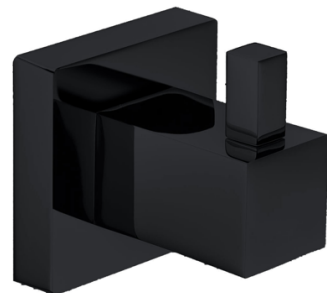

1. SOAP HOLDER
2. SINGLE TOWEL RAIL 600mm/750mm
3. DOUBLE TOWEL RAIL 600mm/750mm
4. GLASS SHELF
5. GUEST TOWEL HOLDER
6. TOILET PAPER HOLDER
7. DOUBLE ROBE HOOK
8. WALL HUNG TOILET BRUSH
9. WALL HUNG SOAP DISPENSER

LUXURY

CHROME SPECS

1. SOAP HOLDER
2. SINGLE TOWL RAIL 600mm/750mm
3. DOUBLE TOWEL RAIL 600mm/750mm
4. GLASS SHELF
5. GUEST TOWEL HOLDER
6. TOILET PAPER HOLDER
7. DOUBLE ROBE HOOK
8. WALL HUNG TOILET BRUSH
9. WALL HUNG SOAP DISPENSER

LUXURY

MATTE BLACK

LUXURY

MATTE BLACK SPECS

GLAMOUR

CHROME

1. SOAP HOLDER
2. SINGLE TOWEL RAIL 600mm/750mm
3. DOUBLE TOWEL RAIL 600mm/750mm
4. STAINLESS STEEL SHELF
5. GUEST TOWEL HOLDER
6. TOILET PAPER HOLDER
7. SINGLE ROBE HOOK

GLAMOUR

CHROME SPECS

1. SOAP HOLDER
2. SINGLE TOWEL RAIL 600mm/750mm
3. DOUBLE TOWEL RAIL 600mm/750mm
4. STAINLESS STEEL SHELF
5. GUEST TOWEL HOLDER
6. TOILET PAPER HOLDER
7. SINGLE ROBE HOOK

GLAMOUR

MATTE BLACK