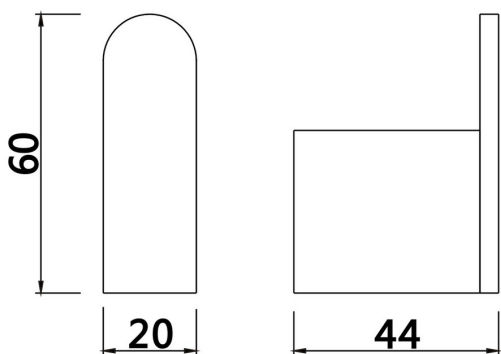

LUXURY

CHROME SPECS

1. SOAP HOLDER
2. SINGLE TOWL RAIL 600mm/750mm
3. DOUBLE TOWEL RAIL 600mm/750mm
4. GLASS SHELF
5. GUEST TOWEL HOLDER
6. TOILET PAPER HOLDER
7. DOUBLE ROBE HOOK
8. WALL HUNG TOILET BRUSH
9. WALL HUNG SOAP DISPENSER

LUXURY

MATTE BLACK

LUXURY

MATTE BLACK SPECS

GLAMOUR

CHROME

1. SOAP HOLDER
2. SINGLE TOWEL RAIL 600mm/750mm
3. DOUBLE TOWEL RAIL 600mm/750mm
4. STAINLESS STEEL SHELF
5. GUEST TOWEL HOLDER
6. TOILET PAPER HOLDER
7. SINGLE ROBE HOOK

GLAMOUR

CHROME SPECS

1. SOAP HOLDER
2. SINGLE TOWEL RAIL 600mm/750mm
3. DOUBLE TOWEL RAIL 600mm/750mm
4. STAINLESS STEEL SHELF
5. GUEST TOWEL HOLDER
6. TOILET PAPER HOLDER
7. SINGLE ROBE HOOK

GLAMOUR

MATTE BLACK