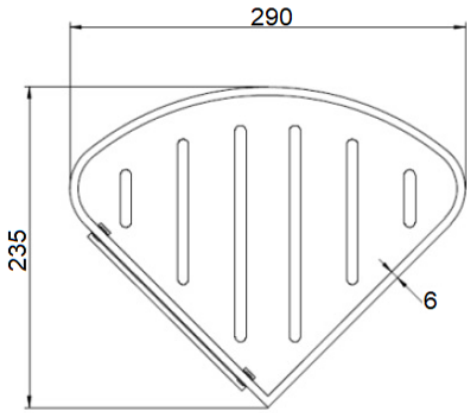

WALL HUNG ACCESSORIES

SPECS

1. SINGLE CORNER SHELF
2. SINGLE ROUND SHELF
3. SINGLE SQUARE SHELF
4. DOUBLE CORNER SHELF
5. DOUBLE ROUND SHELF
6. DOUBLE SQUARE SHELF
7. ROUND TOILET BRUSH
8. MAGNETIC MIRROR