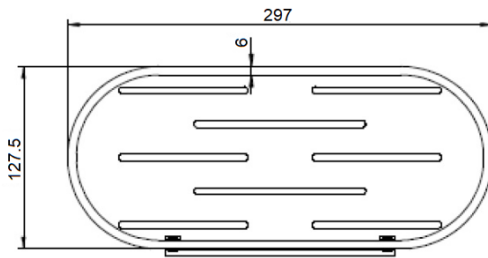

MELISSA

SPECS

1. SOAP HOLDER
2. SINGLE TOWEL RAIL 600mm/800mm
3. DOUBLE TOWEL RAIL 600mm/800mm
4. STAINLESS STEEL SHELF
5. GUEST TOWEL HOLDER
6. TOILET PAPER HOLDER
7. SINGLE ROBE HOOK

HARMONEE

1. SOAP HOLDER
2. SINGLE TOWEL RAIL 600mm/780mm
3. DOUBLE TOWEL RAIL 600mm/780mm
4. STAINLESS STEEL SHELF
5. GUEST TOWEL HOLDER
6. TOILET PAPER HOLDER
7. SINGLE ROBE HOOK

HARMONEE

SPECS

1. SOAP HOLDER
2. SINGLE TOWEL RAIL 600mmx780mm
3. DOUBLE TOWEL RAIL 600mm/780mm
4. STAINLESS STEEL SHELF
5. GUEST TOWEL HOLDER
6. TOILET PAPER HOLDER
7. SINGLE ROBE HOOK

HEATED TOWEL LADDERS

WITH SPECS

ROUND 5 BAR
510x850mm

ROUND 7 BAR
630x825mm

ROUND 7 BAR
720x825mm

SQUARE 7 BAR
600x825mm

SQUARE 7 BAR
720x825mm

WALL HUNG ACCESSORIES

1. SINGLE CORNER SHELF
2. SINGLE ROUND SHELF
3. SINGLE SQUARE SHELF
4. DOUBLE CORNER SHELF
5. DOUBLE ROUND SHELF
6. DOUBLE SQUARE SHELF
7. ROUND TOILET BRUSH
8. MAGNETIC MIRROR

WALL HUNG ACCESSORIES

SPECS

1. SINGLE CORNER SHELF
2. SINGLE ROUND SHELF
3. SINGLE SQUARE SHELF
4. DOUBLE CORNER SHELF
5. DOUBLE ROUND SHELF
6. DOUBLE SQUARE SHELF
7. ROUND TOILET BRUSH
8. MAGNETIC MIRROR