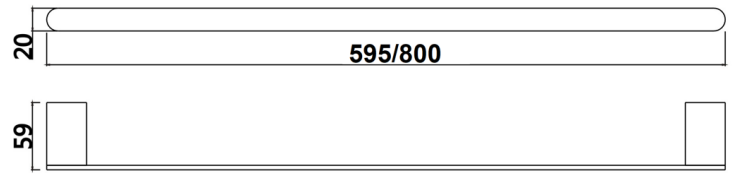

ALLURE

SPECS

1. SOAP HOLDER
2. SINGLE TOWEL RAIL 600mm/750mm
3. DOUBLE TOWEL RAIL 600mm/750mm
4. STAINLESS STEEL SHELF
5. GUEST TOWEL HOLDER
6. TOILET PAPER HOLDER
7. SINGLE ROBE HOOK