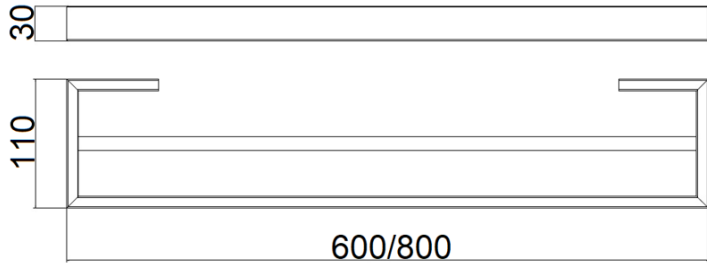

MATTE BLACK & CHROME SPECS

MELISSA

1. SOAP HOLDER
2. SINGLE TOWEL RAIL 600mm/800mm
3. DOUBLE TOWEL RAIL 600mm/800mm
4. STAINLESS STEEL SHELF
5. GUEST TOWEL HOLDER
6. TOILET PAPER HOLDER
7. SINGLE ROBE HOOK

MELISSA

SPECS

1. SOAP HOLDER
2. SINGLE TOWEL RAIL 600mm/800mm
3. DOUBLE TOWEL RAIL 600mm/800mm
4. STAINLESS STEEL SHELF
5. GUEST TOWEL HOLDER
6. TOILET PAPER HOLDER
7. SINGLE ROBE HOOK

HARMONEE

1. SOAP HOLDER
2. SINGLE TOWEL RAIL 600mm/780mm
3. DOUBLE TOWEL RAIL 600mm/780mm
4. STAINLESS STEEL SHELF
5. GUEST TOWEL HOLDER
6. TOILET PAPER HOLDER
7. SINGLE ROBE HOOK