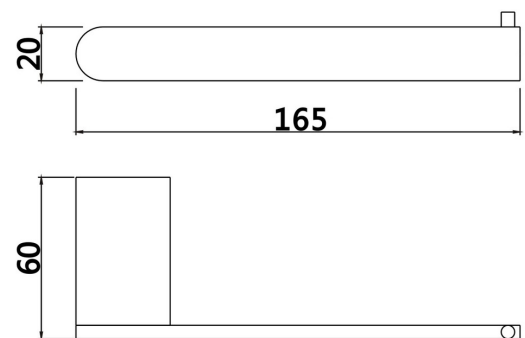

LUXURY

CHROME SPECS

1. SOAP HOLDER
2. SINGLE TOWL RAIL 600mm/750mm
3. DOUBLE TOWEL RAIL 600mm/750mm
4. GLASS SHELF
5. GUEST TOWEL HOLDER
6. TOILET PAPER HOLDER
7. DOUBLE ROBE HOOK
8. WALL HUNG TOILET BRUSH
9. WALL HUNG SOAP DISPENSER

GLAMOUR

CHROME SPECS

1. SOAP HOLDER
2. SINGLE TOWEL RAIL 600mm/750mm
3. DOUBLE TOWEL RAIL 600mm/750mm
4. STAINLESS STEEL SHELF
5. GUEST TOWEL HOLDER
6. TOILET PAPER HOLDER
7. SINGLE ROBE HOOK

GLAMOUR

MATTE BLACK

1. SOAP HOLDER
2. SINGLE TOWEL RAIL 600mm/750mm
3. DOUBLE TOWEL RAIL 600mm/750mm
4. STAINLESS STEEL SHELF
5. GUEST TOWEL HOLDER
6. TOILET PAPER HOLDER
7. SINGLE ROBE HOOK

GLAMOUR

MATTE BLACK SPECS

1. SOAP HOLDER
2. SINGLE TOWEL RAIL 600mm/750mm
3. DOUBLE TOWEL RAIL 600mm/750mm
4. STAINLESS STEEL SHELF
5. GUEST TOWEL HOLDER
6. TOILET PAPER HOLDER
7. SINGLE ROBE HOOK

ALLURE

1. SOAP HOLDER
2. SINGLE TOWEL RAIL 600mm/750mm
3. DOUBLE TOWEL RAIL 600mm/750mm
4. STAINLESS STEEL SHELF
5. GUEST TOWEL HOLDER
6. TOILET PAPER HOLDER
7. SINGLE ROBE HOOK

ALLURE

SPECS

1. SOAP HOLDER
2. SINGLE TOWEL RAIL 600mm/750mm
3. DOUBLE TOWEL RAIL 600mm/750mm
4. STAINLESS STEEL SHELF
5. GUEST TOWEL HOLDER
6. TOILET PAPER HOLDER
7. SINGLE ROBE HOOK