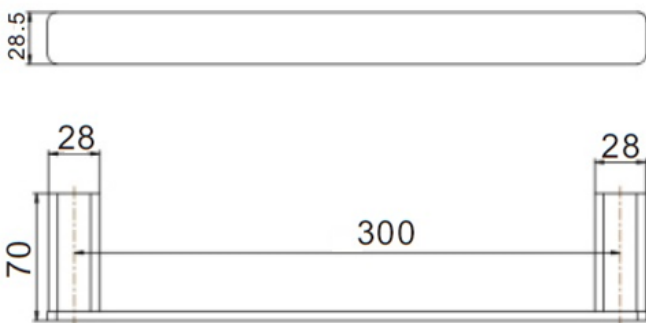

1. SOAP HOLDER
2. SINGLE TOWEL RAIL 600mm/750mm
3. DOUBLE TOWEL RAIL 600mm/750mm
4. STAINLESS STEEL SHELF
5. GUEST TOWEL HOLDER
6. TOILET PAPER HOLDER
7. SINGLE ROBE HOOK

EXCLUSIVE

MATTE BLACK & CHROME

EXCLUSIVE

MATTE BLACK & CHROME SPECS

MELISSA

1. SOAP HOLDER
2. SINGLE TOWEL RAIL 600mm/800mm
3. DOUBLE TOWEL RAIL 600mm/800mm
4. STAINLESS STEEL SHELF
5. GUEST TOWEL HOLDER
6. TOILET PAPER HOLDER
7. SINGLE ROBE HOOK

MELISSA

SPECS

1. SOAP HOLDER
2. SINGLE TOWEL RAIL 600mm/800mm
3. DOUBLE TOWEL RAIL 600mm/800mm
4. STAINLESS STEEL SHELF
5. GUEST TOWEL HOLDER
6. TOILET PAPER HOLDER
7. SINGLE ROBE HOOK

HARMONEE

1. SOAP HOLDER
2. SINGLE TOWEL RAIL 600mm/780mm
3. DOUBLE TOWEL RAIL 600mm/780mm
4. STAINLESS STEEL SHELF
5. GUEST TOWEL HOLDER
6. TOILET PAPER HOLDER
7. SINGLE ROBE HOOK