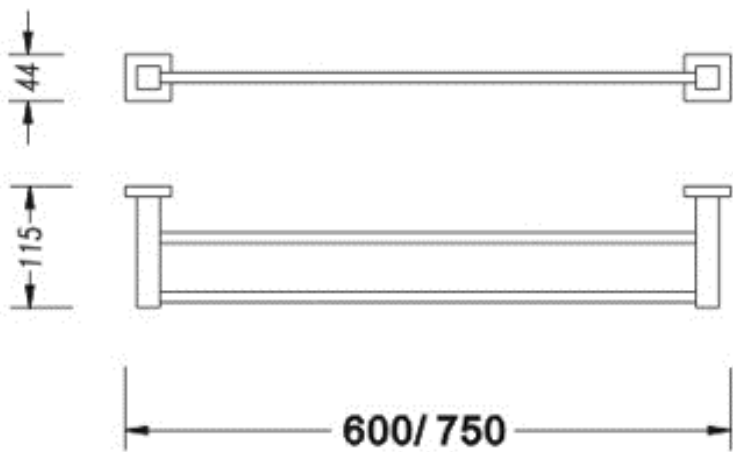

LUXURY

MATTE BLACK SPECS