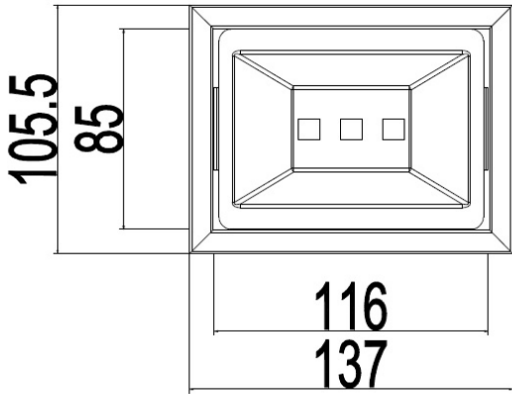

MATTE BLACK & CHROME SPECS

MELISSA

1. SOAP HOLDER
2. SINGLE TOWEL RAIL 600mm/800mm
3. DOUBLE TOWEL RAIL 600mm/800mm
4. STAINLESS STEEL SHELF
5. GUEST TOWEL HOLDER
6. TOILET PAPER HOLDER
7. SINGLE ROBE HOOK

MELISSA

SPECS

1. SOAP HOLDER
2. SINGLE TOWEL RAIL 600mm/800mm
3. DOUBLE TOWEL RAIL 600mm/800mm
4. STAINLESS STEEL SHELF
5. GUEST TOWEL HOLDER
6. TOILET PAPER HOLDER
7. SINGLE ROBE HOOK

HARMONEE

1. SOAP HOLDER
2. SINGLE TOWEL RAIL 600mm/780mm
3. DOUBLE TOWEL RAIL 600mm/780mm
4. STAINLESS STEEL SHELF
5. GUEST TOWEL HOLDER
6. TOILET PAPER HOLDER
7. SINGLE ROBE HOOK

HARMONEE

SPECS

1. SOAP HOLDER
2. SINGLE TOWEL RAIL 600mmx780mm
3. DOUBLE TOWEL RAIL 600mm/780mm
4. STAINLESS STEEL SHELF
5. GUEST TOWEL HOLDER
6. TOILET PAPER HOLDER
7. SINGLE ROBE HOOK

HEATED TOWEL LADDERS