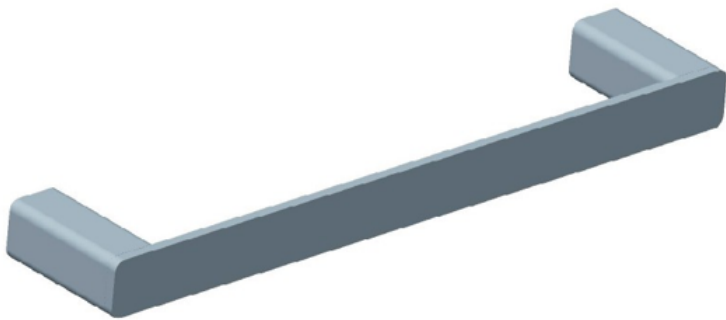

1. SOAP HOLDER
2. SINGLE TOWEL RAIL 600mm/750mm
3. DOUBLE TOWEL RAIL 600mm/750mm
4. STAINLESS STEEL SHELF
5. GUEST TOWEL HOLDER
6. TOILET PAPER HOLDER
7. SINGLE ROBE HOOK

GLAMOUR

MATTE BLACK SPECS

1. SOAP HOLDER
2. SINGLE TOWEL RAIL 600mm/750mm
3. DOUBLE TOWEL RAIL 600mm/750mm
4. STAINLESS STEEL SHELF
5. GUEST TOWEL HOLDER
6. TOILET PAPER HOLDER
7. SINGLE ROBE HOOK

ALLURE

1. SOAP HOLDER
2. SINGLE TOWEL RAIL 600mm/750mm
3. DOUBLE TOWEL RAIL 600mm/750mm
4. STAINLESS STEEL SHELF
5. GUEST TOWEL HOLDER
6. TOILET PAPER HOLDER
7. SINGLE ROBE HOOK

ALLURE

SPECS

1. SOAP HOLDER
2. SINGLE TOWEL RAIL 600mm/750mm
3. DOUBLE TOWEL RAIL 600mm/750mm
4. STAINLESS STEEL SHELF
5. GUEST TOWEL HOLDER
6. TOILET PAPER HOLDER
7. SINGLE ROBE HOOK

EXCLUSIVE

CHROME

1. SOAP HOLDER
2. SINGLE TOWEL RAIL 600mm/750mm
3. DOUBLE TOWEL RAIL 600mm/750mm
4. STAINLESS STEEL SHELF
5. GUEST TOWEL HOLDER
6. TOILET PAPER HOLDER
7. SINGLE ROBE HOOK

EXCLUSIVE

CHROME SPECS