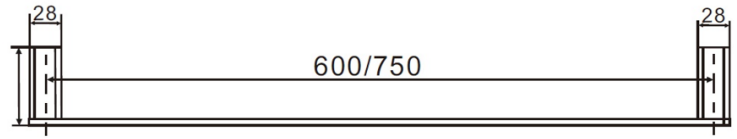

ALLURE

1. SOAP HOLDER
2. SINGLE TOWEL RAIL 600mm/750mm
3. DOUBLE TOWEL RAIL 600mm/750mm
4. STAINLESS STEEL SHELF
5. GUEST TOWEL HOLDER
6. TOILET PAPER HOLDER
7. SINGLE ROBE HOOK

ALLURE

SPECS

1. SOAP HOLDER
2. SINGLE TOWEL RAIL 600mm/750mm
3. DOUBLE TOWEL RAIL 600mm/750mm
4. STAINLESS STEEL SHELF
5. GUEST TOWEL HOLDER
6. TOILET PAPER HOLDER
7. SINGLE ROBE HOOK

EXCLUSIVE

CHROME

1. SOAP HOLDER
2. SINGLE TOWEL RAIL 600mm/750mm
3. DOUBLE TOWEL RAIL 600mm/750mm
4. STAINLESS STEEL SHELF
5. GUEST TOWEL HOLDER
6. TOILET PAPER HOLDER
7. SINGLE ROBE HOOK

EXCLUSIVE

CHROME SPECS