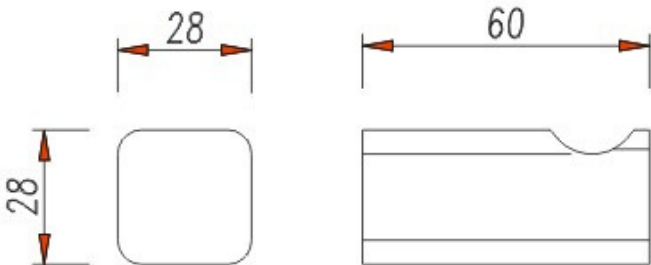

ALLURE

1. SOAP HOLDER
2. SINGLE TOWEL RAIL 600mm/750mm
3. DOUBLE TOWEL RAIL 600mm/750mm
4. STAINLESS STEEL SHELF
5. GUEST TOWEL HOLDER
6. TOILET PAPER HOLDER
7. SINGLE ROBE HOOK

ALLURE

SPECS

1. SOAP HOLDER
2. SINGLE TOWEL RAIL 600mm/750mm
3. DOUBLE TOWEL RAIL 600mm/750mm
4. STAINLESS STEEL SHELF
5. GUEST TOWEL HOLDER
6. TOILET PAPER HOLDER
7. SINGLE ROBE HOOK

EXCLUSIVE

CHROME

1. SOAP HOLDER
2. SINGLE TOWEL RAIL 600mm/750mm
3. DOUBLE TOWEL RAIL 600mm/750mm
4. STAINLESS STEEL SHELF
5. GUEST TOWEL HOLDER
6. TOILET PAPER HOLDER
7. SINGLE ROBE HOOK

EXCLUSIVE

CHROME SPECS