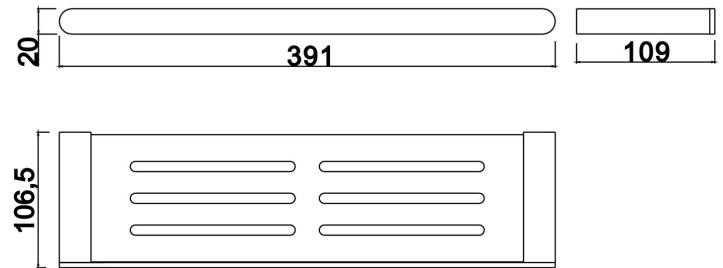

ALLURE

SPECS

1. SOAP HOLDER
2. SINGLE TOWEL RAIL 600mm/750mm
3. DOUBLE TOWEL RAIL 600mm/750mm
4. STAINLESS STEEL SHELF
5. GUEST TOWEL HOLDER
6. TOILET PAPER HOLDER
7. SINGLE ROBE HOOK