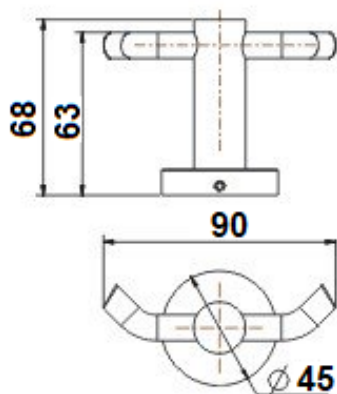

ACCESSORY CATALOGUE

PARKER

CHROME

1. SOAP HOLDER
2. SINGLE TOWEL RAIL 600mm/750mm
3. DOUBLE TOWEL RAIL 600mm/750mm
4. GLASS SHELF
5. GUEST TOWEL HOLDER
6. TOILET PAPER HOLDER
7. DOUBLE ROBE HOOK

PARKER

CHROME SPECS