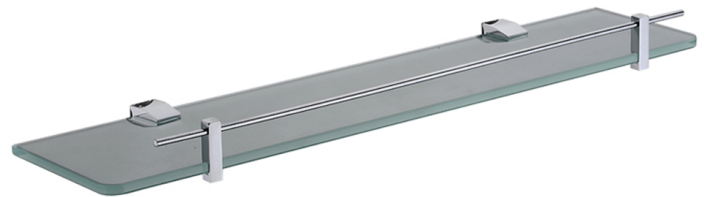

PARKER

MATTE BLACK SPECS

1. SOAP HOLDER
2. SINGLE TOWEL RAIL 600mm/750mm
3. DOUBLE TOWEL RAIL 600mm/750mm
4. STAINLESS STEEL SHELF
5. GUEST TOWEL HOLDER
6. TOILET PAPER HOLDER
7. SINGLE ROBE HOOK

LUXURY

CHROME

1. SOAP HOLDER
2. SINGLE TOWEL RAIL 600mm/750mm
3. DOUBLE TOWEL RAIL 600mm/750mm
4. GLASS SHELF
5. GUEST TOWEL HOLDER
6. TOILET PAPER HOLDER
7. DOUBLE ROBE HOOK
8. WALL HUNG TOILET BRUSH
9. WALL HUNG SOAP DISPENSER

LUXURY

CHROME SPECS

1. SOAP HOLDER
2. SINGLE TOWL RAIL 600mm/750mm
3. DOUBLE TOWEL RAIL 600mm/750mm
4. GLASS SHELF
5. GUEST TOWEL HOLDER
6. TOILET PAPER HOLDER
7. DOUBLE ROBE HOOK
8. WALL HUNG TOILET BRUSH
9. WALL HUNG SOAP DISPENSER