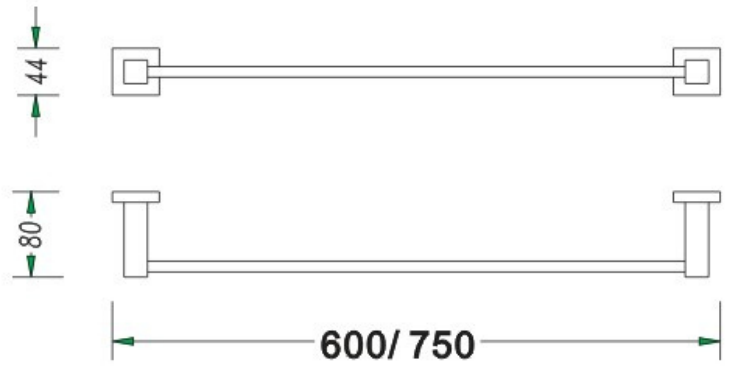

PARKER

MATTE BLACK SPECS

1. SOAP HOLDER
2. SINGLE TOWEL RAIL 600mm/750mm
3. DOUBLE TOWEL RAIL 600mm/750mm
4. STAINLESS STEEL SHELF
5. GUEST TOWEL HOLDER
6. TOILET PAPER HOLDER
7. SINGLE ROBE HOOK

LUXURY

CHROME

1. SOAP HOLDER
2. SINGLE TOWEL RAIL 600mm/750mm
3. DOUBLE TOWEL RAIL 600mm/750mm
4. GLASS SHELF
5. GUEST TOWEL HOLDER
6. TOILET PAPER HOLDER
7. DOUBLE ROBE HOOK
8. WALL HUNG TOILET BRUSH
9. WALL HUNG SOAP DISPENSER

LUXURY

CHROME SPECS

1. SOAP HOLDER
2. SINGLE TOWL RAIL 600mm/750mm
3. DOUBLE TOWEL RAIL 600mm/750mm
4. GLASS SHELF
5. GUEST TOWEL HOLDER
6. TOILET PAPER HOLDER
7. DOUBLE ROBE HOOK
8. WALL HUNG TOILET BRUSH
9. WALL HUNG SOAP DISPENSER