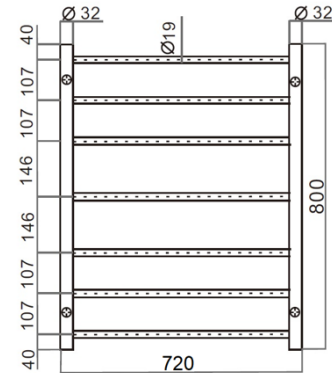

MELISSA

SPECS

1. SOAP HOLDER
2. SINGLE TOWEL RAIL 600mm/800mm
3. DOUBLE TOWEL RAIL 600mm/800mm
4. STAINLESS STEEL SHELF
5. GUEST TOWEL HOLDER
6. TOILET PAPER HOLDER
7. SINGLE ROBE HOOK

HARMONEE

1. SOAP HOLDER
2. SINGLE TOWEL RAIL 600mm/780mm
3. DOUBLE TOWEL RAIL 600mm/780mm
4. STAINLESS STEEL SHELF
5. GUEST TOWEL HOLDER
6. TOILET PAPER HOLDER
7. SINGLE ROBE HOOK

HARMONEE

SPECS

1. SOAP HOLDER
2. SINGLE TOWEL RAIL 600mmx780mm
3. DOUBLE TOWEL RAIL 600mm/780mm
4. STAINLESS STEEL SHELF
5. GUEST TOWEL HOLDER
6. TOILET PAPER HOLDER
7. SINGLE ROBE HOOK

HEATED TOWEL LADDERS

WITH SPECS

ROUND 5 BAR
510x850mm

ROUND 7 BAR
630x825mm

ROUND 7 BAR
720x825mm

SQUARE 7 BAR
600x825mm

SQUARE 7 BAR
720x825mm

WALL HUNG ACCESSORIES

1. SINGLE CORNER SHELF
2. SINGLE ROUND SHELF
3. SINGLE SQUARE SHELF
4. DOUBLE CORNER SHELF
5. DOUBLE ROUND SHELF
6. DOUBLE SQUARE SHELF
7. ROUND TOILET BRUSH
8. MAGNETIC MIRROR