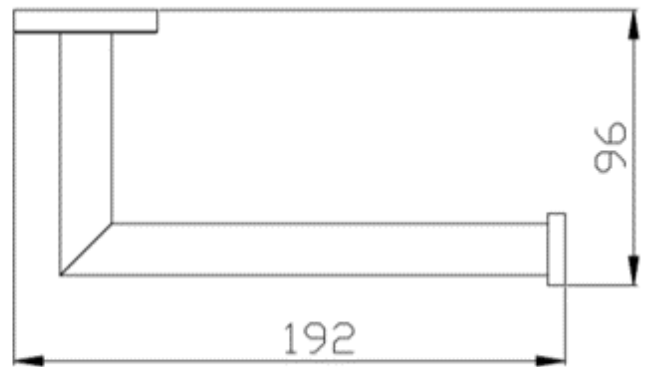

PARKER

MATTE BLACK SPECS

1. SOAP HOLDER
2. SINGLE TOWEL RAIL 600mm/750mm
3. DOUBLE TOWEL RAIL 600mm/750mm
4. STAINLESS STEEL SHELF
5. GUEST TOWEL HOLDER
6. TOILET PAPER HOLDER
7. SINGLE ROBE HOOK