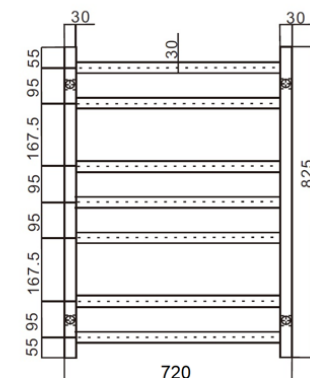

MELISSA

SPECS

1. SOAP HOLDER
2. SINGLE TOWEL RAIL 600mm/800mm
3. DOUBLE TOWEL RAIL 600mm/800mm
4. STAINLESS STEEL SHELF
5. GUEST TOWEL HOLDER
6. TOILET PAPER HOLDER
7. SINGLE ROBE HOOK

HARMONEE

1. SOAP HOLDER
2. SINGLE TOWEL RAIL 600mm/780mm
3. DOUBLE TOWEL RAIL 600mm/780mm
4. STAINLESS STEEL SHELF
5. GUEST TOWEL HOLDER
6. TOILET PAPER HOLDER
7. SINGLE ROBE HOOK

HARMONEE

SPECS

1. SOAP HOLDER
2. SINGLE TOWEL RAIL 600mmx780mm
3. DOUBLE TOWEL RAIL 600mm/780mm
4. STAINLESS STEEL SHELF
5. GUEST TOWEL HOLDER
6. TOILET PAPER HOLDER
7. SINGLE ROBE HOOK

HEATED TOWEL LADDERS

WITH SPECS

ROUND 5 BAR
510x850mm

ROUND 7 BAR
630x825mm

ROUND 7 BAR
720x825mm

SQUARE 7 BAR
600x825mm

SQUARE 7 BAR
720x825mm

WALL HUNG ACCESSORIES

1. SINGLE CORNER SHELF
2. SINGLE ROUND SHELF
3. SINGLE SQUARE SHELF
4. DOUBLE CORNER SHELF
5. DOUBLE ROUND SHELF
6. DOUBLE SQUARE SHELF
7. ROUND TOILET BRUSH
8. MAGNETIC MIRROR

WALL HUNG ACCESSORIES

SPECS

1. SINGLE CORNER SHELF
2. SINGLE ROUND SHELF
3. SINGLE SQUARE SHELF
4. DOUBLE CORNER SHELF
5. DOUBLE ROUND SHELF
6. DOUBLE SQUARE SHELF
7. ROUND TOILET BRUSH
8. MAGNETIC MIRROR