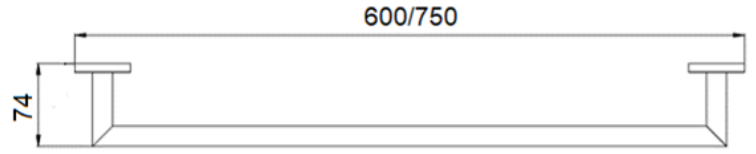

PARKER

MATTE BLACK SPECS

1. SOAP HOLDER
2. SINGLE TOWEL RAIL 600mm/750mm
3. DOUBLE TOWEL RAIL 600mm/750mm
4. STAINLESS STEEL SHELF
5. GUEST TOWEL HOLDER
6. TOILET PAPER HOLDER
7. SINGLE ROBE HOOK