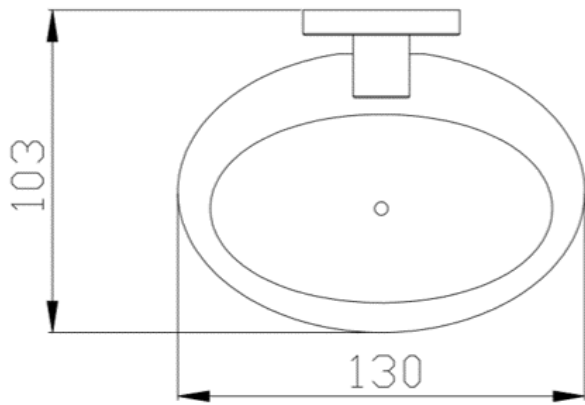

1. SOAP HOLDER
2. SINGLE TOWEL RAIL 600mm/750mm
3. DOUBLE TOWEL RAIL 600mm/750mm
4. GLASS SHELF
5. GUEST TOWEL HOLDER
6. TOILET PAPER HOLDER
7. DOUBLE ROBE HOOK

PARKER

MATTE BLACK

1. SOAP HOLDER
2. SINGLE TOWEL RAIL 600mm/750mm
3. DOUBLE TOWEL RAIL 600mm/750mm
4. STAINLESS STEEL SHELF
5. GUEST TOWEL HOLDER
6. TOILET PAPER HOLDER
7. SINGLE ROBE HOOK

PARKER

MATTE BLACK SPECS

1. SOAP HOLDER
2. SINGLE TOWEL RAIL 600mm/750mm
3. DOUBLE TOWEL RAIL 600mm/750mm
4. STAINLESS STEEL SHELF
5. GUEST TOWEL HOLDER
6. TOILET PAPER HOLDER
7. SINGLE ROBE HOOK

LUXURY

CHROME

LUXURY

CHROME SPECS

1. SOAP HOLDER
2. SINGLE TOWL RAIL 600mm/750mm
3. DOUBLE TOWEL RAIL 600mm/750mm
4. GLASS SHELF
5. GUEST TOWEL HOLDER
6. TOILET PAPER HOLDER
7. DOUBLE ROBE HOOK
8. WALL HUNG TOILET BRUSH
9. WALL HUNG SOAP DISPENSER