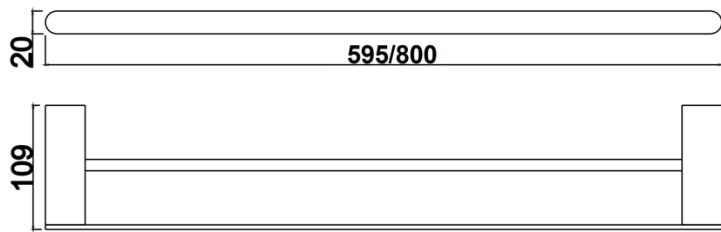

LUXURY

CHROME SPECS

1. SOAP HOLDER
2. SINGLE TOWL RAIL 600mm/750mm
3. DOUBLE TOWEL RAIL 600mm/750mm
4. GLASS SHELF
5. GUEST TOWEL HOLDER
6. TOILET PAPER HOLDER
7. DOUBLE ROBE HOOK
8. WALL HUNG TOILET BRUSH
9. WALL HUNG SOAP DISPENSER

GLAMOUR

CHROME SPECS

1. SOAP HOLDER
2. SINGLE TOWEL RAIL 600mm/750mm
3. DOUBLE TOWEL RAIL 600mm/750mm
4. STAINLESS STEEL SHELF
5. GUEST TOWEL HOLDER
6. TOILET PAPER HOLDER
7. SINGLE ROBE HOOK

GLAMOUR

MATTE BLACK

1. SOAP HOLDER
2. SINGLE TOWEL RAIL 600mm/750mm
3. DOUBLE TOWEL RAIL 600mm/750mm
4. STAINLESS STEEL SHELF
5. GUEST TOWEL HOLDER
6. TOILET PAPER HOLDER
7. SINGLE ROBE HOOK

GLAMOUR

MATTE BLACK SPECS

1. SOAP HOLDER
2. SINGLE TOWEL RAIL 600mm/750mm
3. DOUBLE TOWEL RAIL 600mm/750mm
4. STAINLESS STEEL SHELF
5. GUEST TOWEL HOLDER
6. TOILET PAPER HOLDER
7. SINGLE ROBE HOOK