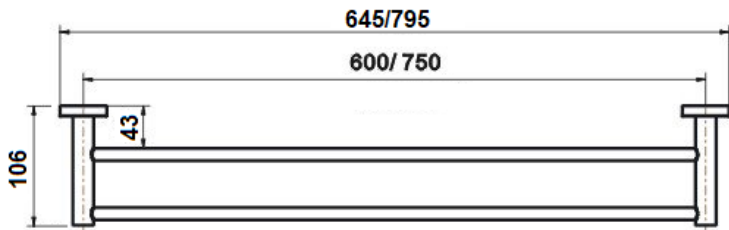

PARKER

CHROME SPECS

1. SOAP HOLDER
2. SINGLE TOWEL RAIL 600mm/750mm
3. DOUBLE TOWEL RAIL 600mm/750mm
4. GLASS SHELF
5. GUEST TOWEL HOLDER
6. TOILET PAPER HOLDER
7. DOUBLE ROBE HOOK