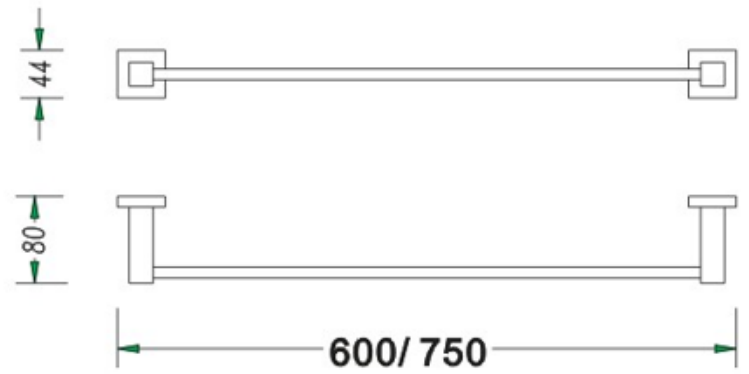

LUXURY

MATTE BLACK SPECS