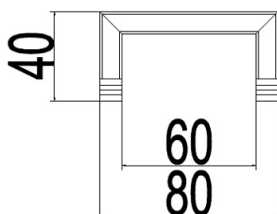

MATTE BLACK & CHROME SPECS

MELISSA

1. SOAP HOLDER
2. SINGLE TOWEL RAIL 600mm/800mm
3. DOUBLE TOWEL RAIL 600mm/800mm
4. STAINLESS STEEL SHELF
5. GUEST TOWEL HOLDER
6. TOILET PAPER HOLDER
7. SINGLE ROBE HOOK

MELISSA

SPECS

1. SOAP HOLDER
2. SINGLE TOWEL RAIL 600mm/800mm
3. DOUBLE TOWEL RAIL 600mm/800mm
4. STAINLESS STEEL SHELF
5. GUEST TOWEL HOLDER
6. TOILET PAPER HOLDER
7. SINGLE ROBE HOOK

HARMONEE

1. SOAP HOLDER
2. SINGLE TOWEL RAIL 600mm/780mm
3. DOUBLE TOWEL RAIL 600mm/780mm
4. STAINLESS STEEL SHELF
5. GUEST TOWEL HOLDER
6. TOILET PAPER HOLDER
7. SINGLE ROBE HOOK

HARMONEE

SPECS

1. SOAP HOLDER
2. SINGLE TOWEL RAIL 600mmx780mm
3. DOUBLE TOWEL RAIL 600mm/780mm
4. STAINLESS STEEL SHELF
5. GUEST TOWEL HOLDER
6. TOILET PAPER HOLDER
7. SINGLE ROBE HOOK

HEATED TOWEL LADDERS