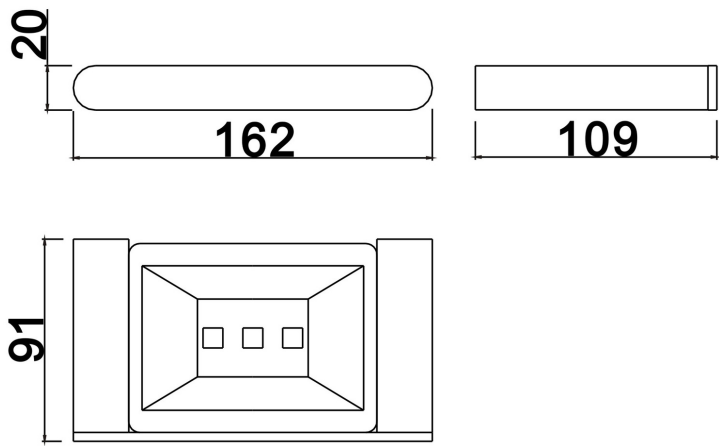

LUXURY

CHROME SPECS

1. SOAP HOLDER
2. SINGLE TOWL RAIL 600mm/750mm
3. DOUBLE TOWEL RAIL 600mm/750mm
4. GLASS SHELF
5. GUEST TOWEL HOLDER
6. TOILET PAPER HOLDER
7. DOUBLE ROBE HOOK
8. WALL HUNG TOILET BRUSH
9. WALL HUNG SOAP DISPENSER

LUXURY

MATTE BLACK

LUXURY

MATTE BLACK SPECS

GLAMOUR

CHROME

1. SOAP HOLDER
2. SINGLE TOWEL RAIL 600mm/750mm
3. DOUBLE TOWEL RAIL 600mm/750mm
4. STAINLESS STEEL SHELF
5. GUEST TOWEL HOLDER
6. TOILET PAPER HOLDER
7. SINGLE ROBE HOOK

GLAMOUR

CHROME SPECS

1. SOAP HOLDER
2. SINGLE TOWEL RAIL 600mm/750mm
3. DOUBLE TOWEL RAIL 600mm/750mm
4. STAINLESS STEEL SHELF
5. GUEST TOWEL HOLDER
6. TOILET PAPER HOLDER
7. SINGLE ROBE HOOK

GLAMOUR

MATTE BLACK