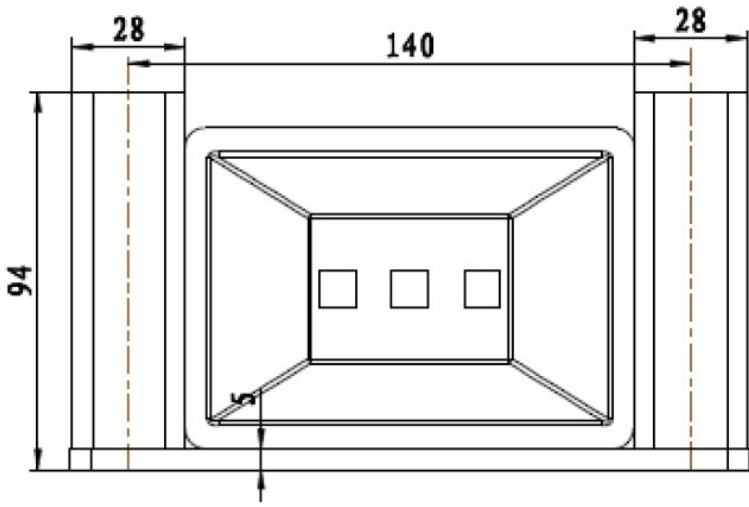

EXCLUSIVE

MATTE BLACK & CHROME SPECS