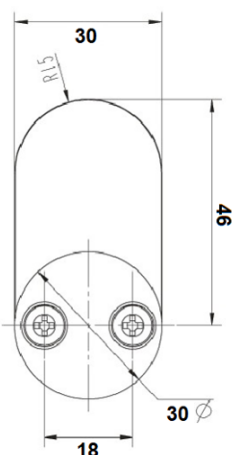

MATTE BLACK & CHROME SPECS

MELISSA

1. SOAP HOLDER
2. SINGLE TOWEL RAIL 600mm/800mm
3. DOUBLE TOWEL RAIL 600mm/800mm
4. STAINLESS STEEL SHELF
5. GUEST TOWEL HOLDER
6. TOILET PAPER HOLDER
7. SINGLE ROBE HOOK

MELISSA

SPECS

1. SOAP HOLDER
2. SINGLE TOWEL RAIL 600mm/800mm
3. DOUBLE TOWEL RAIL 600mm/800mm
4. STAINLESS STEEL SHELF
5. GUEST TOWEL HOLDER
6. TOILET PAPER HOLDER
7. SINGLE ROBE HOOK

HARMONEE

1. SOAP HOLDER
2. SINGLE TOWEL RAIL 600mm/780mm
3. DOUBLE TOWEL RAIL 600mm/780mm
4. STAINLESS STEEL SHELF
5. GUEST TOWEL HOLDER
6. TOILET PAPER HOLDER
7. SINGLE ROBE HOOK

HARMONEE

SPECS

1. SOAP HOLDER
2. SINGLE TOWEL RAIL 600mmx780mm
3. DOUBLE TOWEL RAIL 600mm/780mm
4. STAINLESS STEEL SHELF
5. GUEST TOWEL HOLDER
6. TOILET PAPER HOLDER
7. SINGLE ROBE HOOK

HEATED TOWEL LADDERS

WITH SPECS

ROUND 5 BAR
510x850mm

ROUND 7 BAR
630x825mm

ROUND 7 BAR
720x825mm

SQUARE 7 BAR
600x825mm

SQUARE 7 BAR
720x825mm

WALL HUNG ACCESSORIES

1. SINGLE CORNER SHELF
2. SINGLE ROUND SHELF
3. SINGLE SQUARE SHELF
4. DOUBLE CORNER SHELF
5. DOUBLE ROUND SHELF
6. DOUBLE SQUARE SHELF
7. ROUND TOILET BRUSH
8. MAGNETIC MIRROR