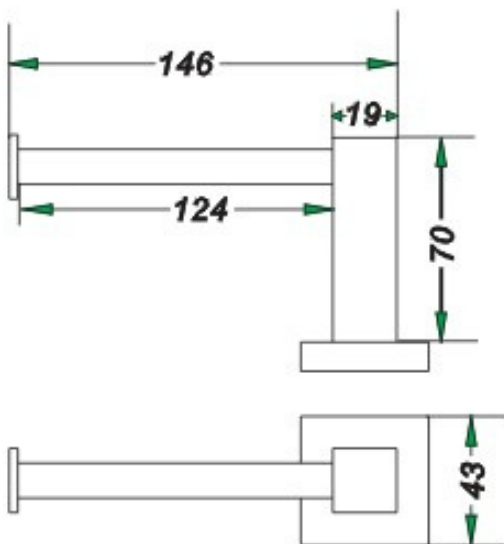

LUXURY

MATTE BLACK SPECS