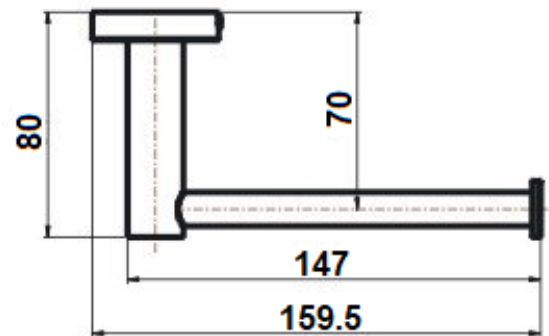

ACCESSORY CATALOGUE

PARKER

CHROME

1. SOAP HOLDER
2. SINGLE TOWEL RAIL 600mm/750mm
3. DOUBLE TOWEL RAIL 600mm/750mm
4. GLASS SHELF
5. GUEST TOWEL HOLDER
6. TOILET PAPER HOLDER
7. DOUBLE ROBE HOOK

PARKER

CHROME SPECS

LUXURY

CHROME SPECS

1. SOAP HOLDER
2. SINGLE TOWL RAIL 600mm/750mm
3. DOUBLE TOWEL RAIL 600mm/750mm
4. GLASS SHELF
5. GUEST TOWEL HOLDER
6. TOILET PAPER HOLDER
7. DOUBLE ROBE HOOK
8. WALL HUNG TOILET BRUSH
9. WALL HUNG SOAP DISPENSER