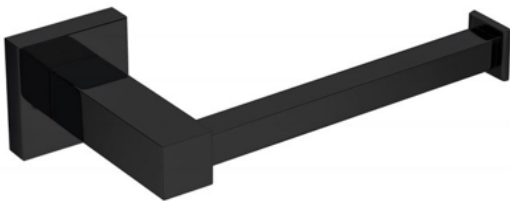

1. SOAP HOLDER
2. SINGLE TOWEL RAIL 600mm/750mm
3. DOUBLE TOWEL RAIL 600mm/750mm
4. GLASS SHELF
5. GUEST TOWEL HOLDER
6. TOILET PAPER HOLDER
7. DOUBLE ROBE HOOK
8. WALL HUNG TOILET BRUSH
9. WALL HUNG SOAP DISPENSER

LUXURY

CHROME SPECS

1. SOAP HOLDER
2. SINGLE TOWL RAIL 600mm/750mm
3. DOUBLE TOWEL RAIL 600mm/750mm
4. GLASS SHELF
5. GUEST TOWEL HOLDER
6. TOILET PAPER HOLDER
7. DOUBLE ROBE HOOK
8. WALL HUNG TOILET BRUSH
9. WALL HUNG SOAP DISPENSER

LUXURY

MATTE BLACK

LUXURY

MATTE BLACK SPECS

GLAMOUR

CHROME

1. SOAP HOLDER
2. SINGLE TOWEL RAIL 600mm/750mm
3. DOUBLE TOWEL RAIL 600mm/750mm
4. STAINLESS STEEL SHELF
5. GUEST TOWEL HOLDER
6. TOILET PAPER HOLDER
7. SINGLE ROBE HOOK

GLAMOUR

CHROME SPECS

1. SOAP HOLDER
2. SINGLE TOWEL RAIL 600mm/750mm
3. DOUBLE TOWEL RAIL 600mm/750mm
4. STAINLESS STEEL SHELF
5. GUEST TOWEL HOLDER
6. TOILET PAPER HOLDER
7. SINGLE ROBE HOOK

GLAMOUR

MATTE BLACK