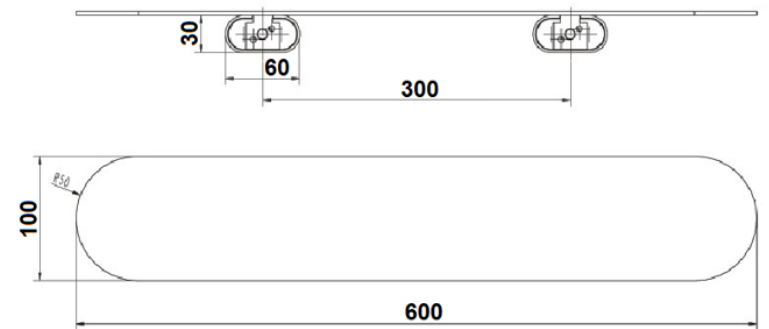

MELISSA

SPECS

1. SOAP HOLDER
2. SINGLE TOWEL RAIL 600mm/800mm
3. DOUBLE TOWEL RAIL 600mm/800mm
4. STAINLESS STEEL SHELF
5. GUEST TOWEL HOLDER
6. TOILET PAPER HOLDER
7. SINGLE ROBE HOOK

HARMONEE

1. SOAP HOLDER
2. SINGLE TOWEL RAIL 600mm/780mm
3. DOUBLE TOWEL RAIL 600mm/780mm
4. STAINLESS STEEL SHELF
5. GUEST TOWEL HOLDER
6. TOILET PAPER HOLDER
7. SINGLE ROBE HOOK

HARMONEE

SPECS

1. SOAP HOLDER
2. SINGLE TOWEL RAIL 600mmx780mm
3. DOUBLE TOWEL RAIL 600mm/780mm
4. STAINLESS STEEL SHELF
5. GUEST TOWEL HOLDER
6. TOILET PAPER HOLDER
7. SINGLE ROBE HOOK

HEATED TOWEL LADDERS

WITH SPECS

ROUND 5 BAR
510x850mm

ROUND 7 BAR
630x825mm

ROUND 7 BAR
720x825mm

SQUARE 7 BAR
600x825mm

SQUARE 7 BAR
720x825mm

WALL HUNG ACCESSORIES

1. SINGLE CORNER SHELF
2. SINGLE ROUND SHELF
3. SINGLE SQUARE SHELF
4. DOUBLE CORNER SHELF
5. DOUBLE ROUND SHELF
6. DOUBLE SQUARE SHELF
7. ROUND TOILET BRUSH
8. MAGNETIC MIRROR