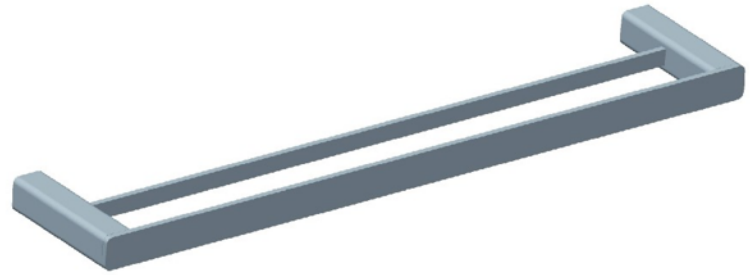

1. SOAP HOLDER
2. SINGLE TOWEL RAIL 600mm/750mm
3. DOUBLE TOWEL RAIL 600mm/750mm
4. STAINLESS STEEL SHELF
5. GUEST TOWEL HOLDER
6. TOILET PAPER HOLDER
7. SINGLE ROBE HOOK

GLAMOUR

MATTE BLACK SPECS

1. SOAP HOLDER
2. SINGLE TOWEL RAIL 600mm/750mm
3. DOUBLE TOWEL RAIL 600mm/750mm
4. STAINLESS STEEL SHELF
5. GUEST TOWEL HOLDER
6. TOILET PAPER HOLDER
7. SINGLE ROBE HOOK

ALLURE

1. SOAP HOLDER
2. SINGLE TOWEL RAIL 600mm/750mm
3. DOUBLE TOWEL RAIL 600mm/750mm
4. STAINLESS STEEL SHELF
5. GUEST TOWEL HOLDER
6. TOILET PAPER HOLDER
7. SINGLE ROBE HOOK

ALLURE

SPECS

1. SOAP HOLDER
2. SINGLE TOWEL RAIL 600mm/750mm
3. DOUBLE TOWEL RAIL 600mm/750mm
4. STAINLESS STEEL SHELF
5. GUEST TOWEL HOLDER
6. TOILET PAPER HOLDER
7. SINGLE ROBE HOOK

EXCLUSIVE

CHROME

1. SOAP HOLDER
2. SINGLE TOWEL RAIL 600mm/750mm
3. DOUBLE TOWEL RAIL 600mm/750mm
4. STAINLESS STEEL SHELF
5. GUEST TOWEL HOLDER
6. TOILET PAPER HOLDER
7. SINGLE ROBE HOOK

EXCLUSIVE

CHROME SPECS