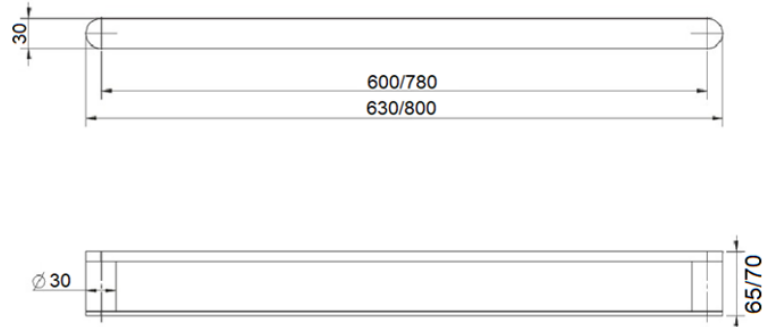

MELISSA

SPECS

1. SOAP HOLDER
2. SINGLE TOWEL RAIL 600mm/800mm
3. DOUBLE TOWEL RAIL 600mm/800mm
4. STAINLESS STEEL SHELF
5. GUEST TOWEL HOLDER
6. TOILET PAPER HOLDER
7. SINGLE ROBE HOOK

HARMONEE

1. SOAP HOLDER
2. SINGLE TOWEL RAIL 600mm/780mm
3. DOUBLE TOWEL RAIL 600mm/780mm
4. STAINLESS STEEL SHELF
5. GUEST TOWEL HOLDER
6. TOILET PAPER HOLDER
7. SINGLE ROBE HOOK

HARMONEE

SPECS

1. SOAP HOLDER
2. SINGLE TOWEL RAIL 600mmx780mm
3. DOUBLE TOWEL RAIL 600mm/780mm
4. STAINLESS STEEL SHELF
5. GUEST TOWEL HOLDER
6. TOILET PAPER HOLDER
7. SINGLE ROBE HOOK

HEATED TOWEL LADDERS

WITH SPECS

ROUND 5 BAR
510x850mm

ROUND 7 BAR
630x825mm

ROUND 7 BAR
720x825mm

SQUARE 7 BAR
600x825mm

SQUARE 7 BAR
720x825mm

WALL HUNG ACCESSORIES

1. SINGLE CORNER SHELF
2. SINGLE ROUND SHELF
3. SINGLE SQUARE SHELF
4. DOUBLE CORNER SHELF
5. DOUBLE ROUND SHELF
6. DOUBLE SQUARE SHELF
7. ROUND TOILET BRUSH
8. MAGNETIC MIRROR