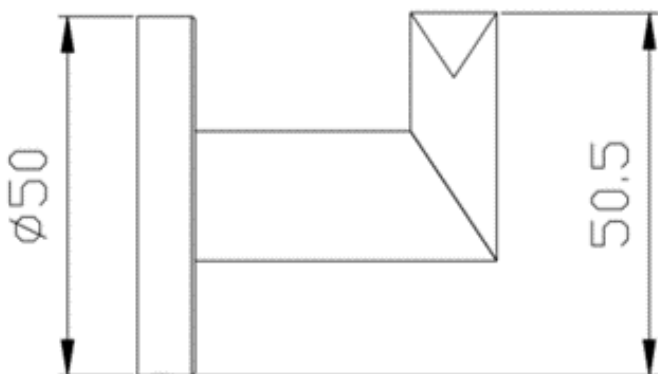

PARKER

MATTE BLACK SPECS

1. SOAP HOLDER
2. SINGLE TOWEL RAIL 600mm/750mm
3. DOUBLE TOWEL RAIL 600mm/750mm
4. STAINLESS STEEL SHELF
5. GUEST TOWEL HOLDER
6. TOILET PAPER HOLDER
7. SINGLE ROBE HOOK