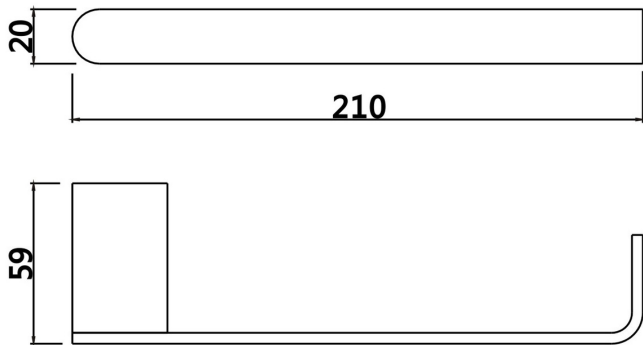

ALLURE

SPECS

1. SOAP HOLDER
2. SINGLE TOWEL RAIL 600mm/750mm
3. DOUBLE TOWEL RAIL 600mm/750mm
4. STAINLESS STEEL SHELF
5. GUEST TOWEL HOLDER
6. TOILET PAPER HOLDER
7. SINGLE ROBE HOOK