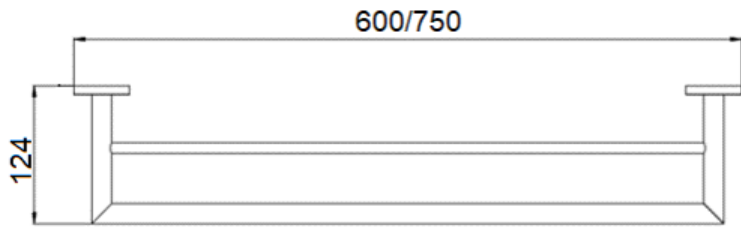

PARKER

MATTE BLACK SPECS

1. SOAP HOLDER
2. SINGLE TOWEL RAIL 600mm/750mm
3. DOUBLE TOWEL RAIL 600mm/750mm
4. STAINLESS STEEL SHELF
5. GUEST TOWEL HOLDER
6. TOILET PAPER HOLDER
7. SINGLE ROBE HOOK