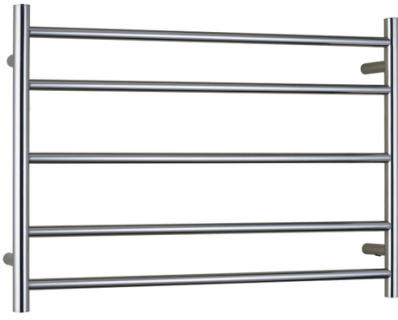

MELISSA

SPECS

1. SOAP HOLDER
2. SINGLE TOWEL RAIL 600mm/800mm
3. DOUBLE TOWEL RAIL 600mm/800mm
4. STAINLESS STEEL SHELF
5. GUEST TOWEL HOLDER
6. TOILET PAPER HOLDER
7. SINGLE ROBE HOOK

HARMONEE

1. SOAP HOLDER
2. SINGLE TOWEL RAIL 600mm/780mm
3. DOUBLE TOWEL RAIL 600mm/780mm
4. STAINLESS STEEL SHELF
5. GUEST TOWEL HOLDER
6. TOILET PAPER HOLDER
7. SINGLE ROBE HOOK

HARMONEE

SPECS

1. SOAP HOLDER
2. SINGLE TOWEL RAIL 600mmx780mm
3. DOUBLE TOWEL RAIL 600mm/780mm
4. STAINLESS STEEL SHELF
5. GUEST TOWEL HOLDER
6. TOILET PAPER HOLDER
7. SINGLE ROBE HOOK

HEATED TOWEL LADDERS

WITH SPECS

ROUND 5 BAR
510x850mm

ROUND 7 BAR
630x825mm

ROUND 7 BAR
720x825mm

SQUARE 7 BAR
600x825mm

SQUARE 7 BAR
720x825mm

WALL HUNG ACCESSORIES

1. SINGLE CORNER SHELF
2. SINGLE ROUND SHELF
3. SINGLE SQUARE SHELF
4. DOUBLE CORNER SHELF
5. DOUBLE ROUND SHELF
6. DOUBLE SQUARE SHELF
7. ROUND TOILET BRUSH
8. MAGNETIC MIRROR