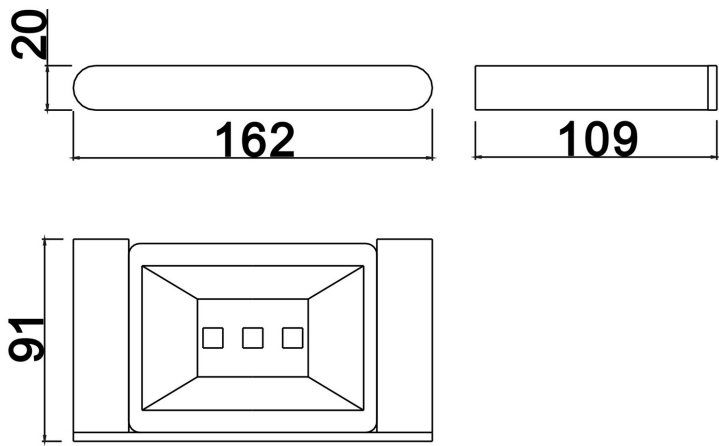

LUXURY

CHROME SPECS

1. SOAP HOLDER
2. SINGLE TOWL RAIL 600mm/750mm
3. DOUBLE TOWEL RAIL 600mm/750mm
4. GLASS SHELF
5. GUEST TOWEL HOLDER
6. TOILET PAPER HOLDER
7. DOUBLE ROBE HOOK
8. WALL HUNG TOILET BRUSH
9. WALL HUNG SOAP DISPENSER

GLAMOUR

CHROME SPECS

1. SOAP HOLDER
2. SINGLE TOWEL RAIL 600mm/750mm
3. DOUBLE TOWEL RAIL 600mm/750mm
4. STAINLESS STEEL SHELF
5. GUEST TOWEL HOLDER
6. TOILET PAPER HOLDER
7. SINGLE ROBE HOOK

GLAMOUR

MATTE BLACK

1. SOAP HOLDER
2. SINGLE TOWEL RAIL 600mm/750mm
3. DOUBLE TOWEL RAIL 600mm/750mm
4. STAINLESS STEEL SHELF
5. GUEST TOWEL HOLDER
6. TOILET PAPER HOLDER
7. SINGLE ROBE HOOK

GLAMOUR

MATTE BLACK SPECS

1. SOAP HOLDER
2. SINGLE TOWEL RAIL 600mm/750mm
3. DOUBLE TOWEL RAIL 600mm/750mm
4. STAINLESS STEEL SHELF
5. GUEST TOWEL HOLDER
6. TOILET PAPER HOLDER
7. SINGLE ROBE HOOK

ALLURE

1. SOAP HOLDER
2. SINGLE TOWEL RAIL 600mm/750mm
3. DOUBLE TOWEL RAIL 600mm/750mm
4. STAINLESS STEEL SHELF
5. GUEST TOWEL HOLDER
6. TOILET PAPER HOLDER
7. SINGLE ROBE HOOK

ALLURE

SPECS

1. SOAP HOLDER
2. SINGLE TOWEL RAIL 600mm/750mm
3. DOUBLE TOWEL RAIL 600mm/750mm
4. STAINLESS STEEL SHELF
5. GUEST TOWEL HOLDER
6. TOILET PAPER HOLDER
7. SINGLE ROBE HOOK