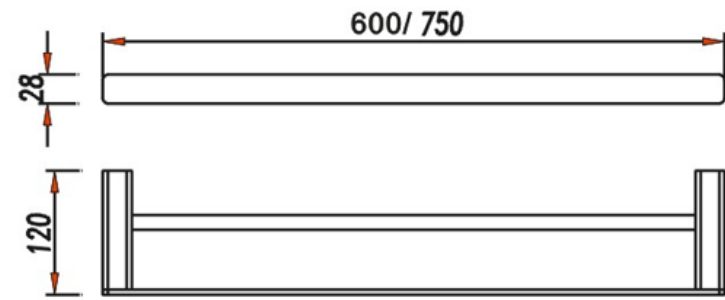

1. SOAP HOLDER
2. SINGLE TOWEL RAIL 600mm/750mm
3. DOUBLE TOWEL RAIL 600mm/750mm
4. STAINLESS STEEL SHELF
5. GUEST TOWEL HOLDER
6. TOILET PAPER HOLDER
7. SINGLE ROBE HOOK

EXCLUSIVE

MATTE BLACK & CHROME

EXCLUSIVE

MATTE BLACK & CHROME SPECS

MELISSA

1. SOAP HOLDER
2. SINGLE TOWEL RAIL 600mm/800mm
3. DOUBLE TOWEL RAIL 600mm/800mm
4. STAINLESS STEEL SHELF
5. GUEST TOWEL HOLDER
6. TOILET PAPER HOLDER
7. SINGLE ROBE HOOK

MELISSA

SPECS

1. SOAP HOLDER
2. SINGLE TOWEL RAIL 600mm/800mm
3. DOUBLE TOWEL RAIL 600mm/800mm
4. STAINLESS STEEL SHELF
5. GUEST TOWEL HOLDER
6. TOILET PAPER HOLDER
7. SINGLE ROBE HOOK

HARMONEE

1. SOAP HOLDER
2. SINGLE TOWEL RAIL 600mm/780mm
3. DOUBLE TOWEL RAIL 600mm/780mm
4. STAINLESS STEEL SHELF
5. GUEST TOWEL HOLDER
6. TOILET PAPER HOLDER
7. SINGLE ROBE HOOK