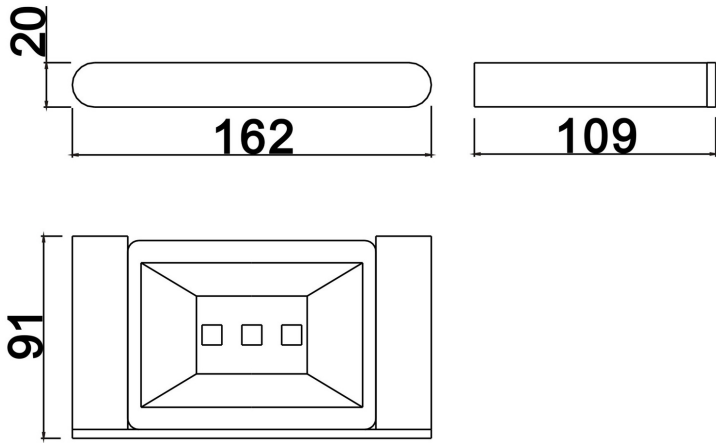

GLAMOUR

MATTE BLACK SPECS

1. SOAP HOLDER
2. SINGLE TOWEL RAIL 600mm/750mm
3. DOUBLE TOWEL RAIL 600mm/750mm
4. STAINLESS STEEL SHELF
5. GUEST TOWEL HOLDER
6. TOILET PAPER HOLDER
7. SINGLE ROBE HOOK