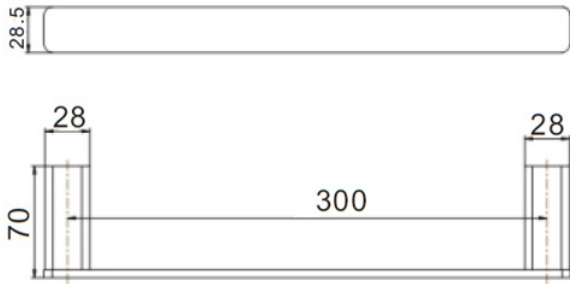

ALLURE

1. SOAP HOLDER
2. SINGLE TOWEL RAIL 600mm/750mm
3. DOUBLE TOWEL RAIL 600mm/750mm
4. STAINLESS STEEL SHELF
5. GUEST TOWEL HOLDER
6. TOILET PAPER HOLDER
7. SINGLE ROBE HOOK

ALLURE

SPECS

1. SOAP HOLDER
2. SINGLE TOWEL RAIL 600mm/750mm
3. DOUBLE TOWEL RAIL 600mm/750mm
4. STAINLESS STEEL SHELF
5. GUEST TOWEL HOLDER
6. TOILET PAPER HOLDER
7. SINGLE ROBE HOOK

EXCLUSIVE

CHROME

1. SOAP HOLDER
2. SINGLE TOWEL RAIL 600mm/750mm
3. DOUBLE TOWEL RAIL 600mm/750mm
4. STAINLESS STEEL SHELF
5. GUEST TOWEL HOLDER
6. TOILET PAPER HOLDER
7. SINGLE ROBE HOOK

EXCLUSIVE

CHROME SPECS

1. SOAP HOLDER
2. SINGLE TOWEL RAIL 600mm/750mm
3. DOUBLE TOWEL RAIL 600mm/750mm
4. STAINLESS STEEL SHELF
5. GUEST TOWEL HOLDER
6. TOILET PAPER HOLDER
7. SINGLE ROBE HOOK

EXCLUSIVE

MATTE BLACK & CHROME

EXCLUSIVE