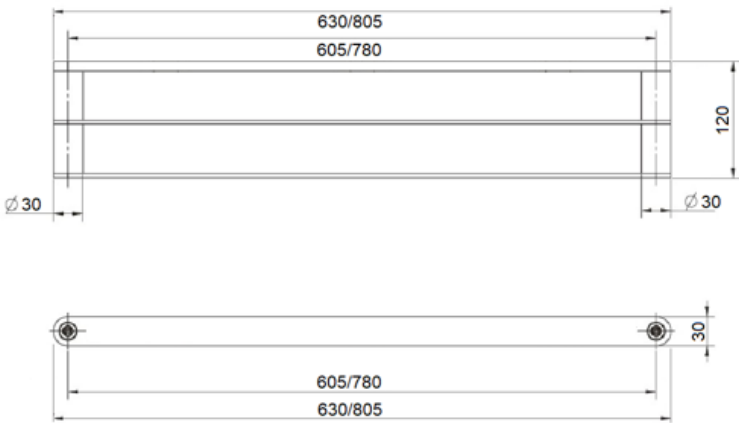

MELISSA

SPECS

1. SOAP HOLDER
2. SINGLE TOWEL RAIL 600mm/800mm
3. DOUBLE TOWEL RAIL 600mm/800mm
4. STAINLESS STEEL SHELF
5. GUEST TOWEL HOLDER
6. TOILET PAPER HOLDER
7. SINGLE ROBE HOOK

HARMONEE

1. SOAP HOLDER
2. SINGLE TOWEL RAIL 600mm/780mm
3. DOUBLE TOWEL RAIL 600mm/780mm
4. STAINLESS STEEL SHELF
5. GUEST TOWEL HOLDER
6. TOILET PAPER HOLDER
7. SINGLE ROBE HOOK

HARMONEE

SPECS

1. SOAP HOLDER
2. SINGLE TOWEL RAIL 600mmx780mm
3. DOUBLE TOWEL RAIL 600mm/780mm
4. STAINLESS STEEL SHELF
5. GUEST TOWEL HOLDER
6. TOILET PAPER HOLDER
7. SINGLE ROBE HOOK

HEATED TOWEL LADDERS

WITH SPECS

ROUND 5 BAR
510x850mm

ROUND 7 BAR
630x825mm

ROUND 7 BAR
720x825mm

SQUARE 7 BAR
600x825mm

SQUARE 7 BAR
720x825mm

WALL HUNG ACCESSORIES

1. SINGLE CORNER SHELF
2. SINGLE ROUND SHELF
3. SINGLE SQUARE SHELF
4. DOUBLE CORNER SHELF
5. DOUBLE ROUND SHELF
6. DOUBLE SQUARE SHELF
7. ROUND TOILET BRUSH
8. MAGNETIC MIRROR