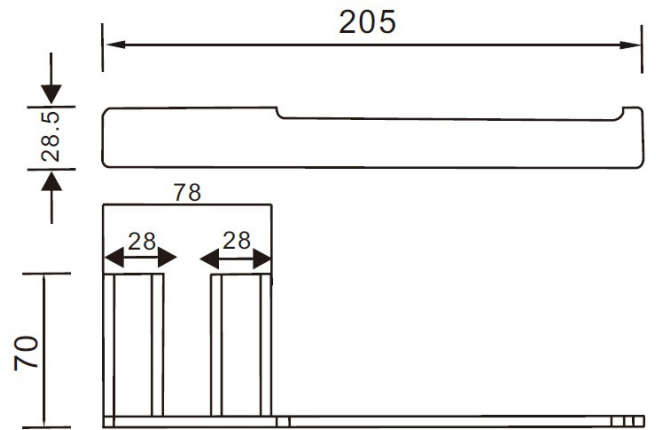

ALLURE

1. SOAP HOLDER
2. SINGLE TOWEL RAIL 600mm/750mm
3. DOUBLE TOWEL RAIL 600mm/750mm
4. STAINLESS STEEL SHELF
5. GUEST TOWEL HOLDER
6. TOILET PAPER HOLDER
7. SINGLE ROBE HOOK

ALLURE

SPECS

1. SOAP HOLDER
2. SINGLE TOWEL RAIL 600mm/750mm
3. DOUBLE TOWEL RAIL 600mm/750mm
4. STAINLESS STEEL SHELF
5. GUEST TOWEL HOLDER
6. TOILET PAPER HOLDER
7. SINGLE ROBE HOOK

EXCLUSIVE

CHROME

1. SOAP HOLDER
2. SINGLE TOWEL RAIL 600mm/750mm
3. DOUBLE TOWEL RAIL 600mm/750mm
4. STAINLESS STEEL SHELF
5. GUEST TOWEL HOLDER
6. TOILET PAPER HOLDER
7. SINGLE ROBE HOOK

EXCLUSIVE

CHROME SPECS