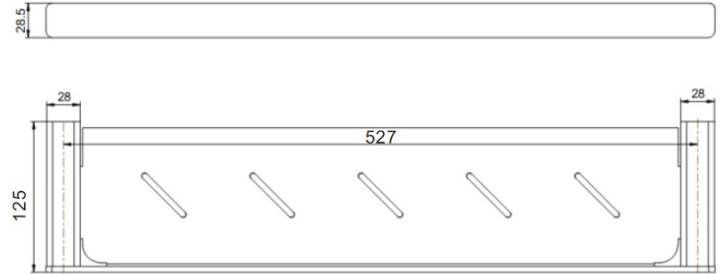

ALLURE

1. SOAP HOLDER
2. SINGLE TOWEL RAIL 600mm/750mm
3. DOUBLE TOWEL RAIL 600mm/750mm
4. STAINLESS STEEL SHELF
5. GUEST TOWEL HOLDER
6. TOILET PAPER HOLDER
7. SINGLE ROBE HOOK

ALLURE

SPECS

1. SOAP HOLDER
2. SINGLE TOWEL RAIL 600mm/750mm
3. DOUBLE TOWEL RAIL 600mm/750mm
4. STAINLESS STEEL SHELF
5. GUEST TOWEL HOLDER
6. TOILET PAPER HOLDER
7. SINGLE ROBE HOOK

EXCLUSIVE

CHROME

1. SOAP HOLDER
2. SINGLE TOWEL RAIL 600mm/750mm
3. DOUBLE TOWEL RAIL 600mm/750mm
4. STAINLESS STEEL SHELF
5. GUEST TOWEL HOLDER
6. TOILET PAPER HOLDER
7. SINGLE ROBE HOOK

EXCLUSIVE

CHROME SPECS

1. SOAP HOLDER
2. SINGLE TOWEL RAIL 600mm/750mm
3. DOUBLE TOWEL RAIL 600mm/750mm
4. STAINLESS STEEL SHELF
5. GUEST TOWEL HOLDER
6. TOILET PAPER HOLDER
7. SINGLE ROBE HOOK

EXCLUSIVE

MATTE BLACK & CHROME

EXCLUSIVE