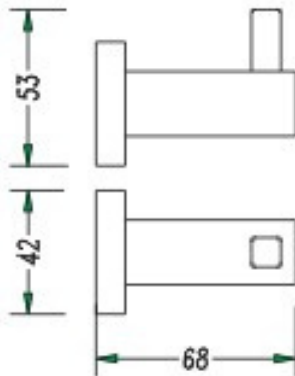

LUXURY

CHROME SPECS

1. SOAP HOLDER
2. SINGLE TOWL RAIL 600mm/750mm
3. DOUBLE TOWEL RAIL 600mm/750mm
4. GLASS SHELF
5. GUEST TOWEL HOLDER
6. TOILET PAPER HOLDER
7. DOUBLE ROBE HOOK
8. WALL HUNG TOILET BRUSH
9. WALL HUNG SOAP DISPENSER