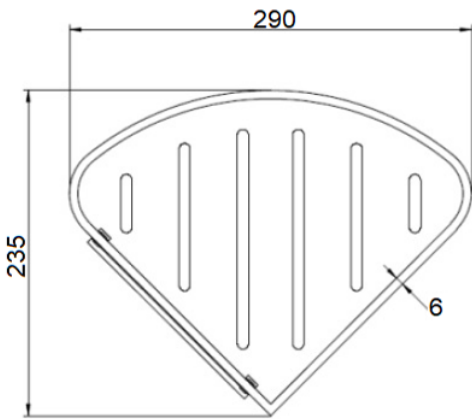

MELISSA

SPECS

1. SOAP HOLDER
2. SINGLE TOWEL RAIL 600mm/800mm
3. DOUBLE TOWEL RAIL 600mm/800mm
4. STAINLESS STEEL SHELF
5. GUEST TOWEL HOLDER
6. TOILET PAPER HOLDER
7. SINGLE ROBE HOOK

HARMONEE

1. SOAP HOLDER
2. SINGLE TOWEL RAIL 600mm/780mm
3. DOUBLE TOWEL RAIL 600mm/780mm
4. STAINLESS STEEL SHELF
5. GUEST TOWEL HOLDER
6. TOILET PAPER HOLDER
7. SINGLE ROBE HOOK

HARMONEE

SPECS

1. SOAP HOLDER
2. SINGLE TOWEL RAIL 600mmx780mm
3. DOUBLE TOWEL RAIL 600mm/780mm
4. STAINLESS STEEL SHELF
5. GUEST TOWEL HOLDER
6. TOILET PAPER HOLDER
7. SINGLE ROBE HOOK

HEATED TOWEL LADDERS

WITH SPECS

ROUND 5 BAR
510x850mm

ROUND 7 BAR
630x825mm

ROUND 7 BAR
720x825mm

SQUARE 7 BAR
600x825mm

SQUARE 7 BAR
720x825mm

WALL HUNG ACCESSORIES

1. SINGLE CORNER SHELF
2. SINGLE ROUND SHELF
3. SINGLE SQUARE SHELF
4. DOUBLE CORNER SHELF
5. DOUBLE ROUND SHELF
6. DOUBLE SQUARE SHELF
7. ROUND TOILET BRUSH
8. MAGNETIC MIRROR

WALL HUNG ACCESSORIES

SPECS

1. SINGLE CORNER SHELF
2. SINGLE ROUND SHELF
3. SINGLE SQUARE SHELF
4. DOUBLE CORNER SHELF
5. DOUBLE ROUND SHELF
6. DOUBLE SQUARE SHELF
7. ROUND TOILET BRUSH
8. MAGNETIC MIRROR