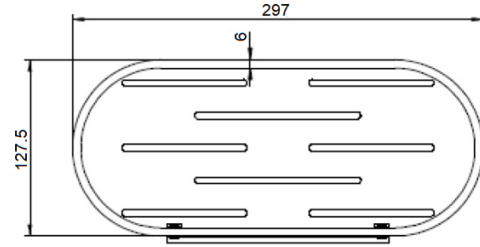

WALL HUNG ACCESSORIES

SPECS

1. SINGLE CORNER SHELF
2. SINGLE ROUND SHELF
3. SINGLE SQUARE SHELF
4. DOUBLE CORNER SHELF
5. DOUBLE ROUND SHELF
6. DOUBLE SQUARE SHELF
7. ROUND TOILET BRUSH
8. MAGNETIC MIRROR