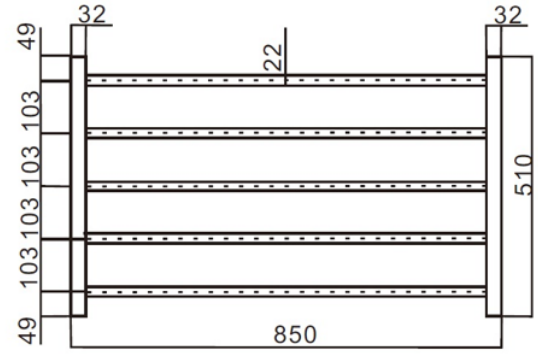

MELISSA

SPECS

1. SOAP HOLDER
2. SINGLE TOWEL RAIL 600mm/800mm
3. DOUBLE TOWEL RAIL 600mm/800mm
4. STAINLESS STEEL SHELF
5. GUEST TOWEL HOLDER
6. TOILET PAPER HOLDER
7. SINGLE ROBE HOOK

HARMONEE

1. SOAP HOLDER
2. SINGLE TOWEL RAIL 600mm/780mm
3. DOUBLE TOWEL RAIL 600mm/780mm
4. STAINLESS STEEL SHELF
5. GUEST TOWEL HOLDER
6. TOILET PAPER HOLDER
7. SINGLE ROBE HOOK

HARMONEE

SPECS

1. SOAP HOLDER
2. SINGLE TOWEL RAIL 600mmx780mm
3. DOUBLE TOWEL RAIL 600mm/780mm
4. STAINLESS STEEL SHELF
5. GUEST TOWEL HOLDER
6. TOILET PAPER HOLDER
7. SINGLE ROBE HOOK

HEATED TOWEL LADDERS

WITH SPECS

ROUND 5 BAR
510x850mm

ROUND 7 BAR
630x825mm

ROUND 7 BAR
720x825mm

SQUARE 7 BAR
600x825mm

SQUARE 7 BAR
720x825mm

WALL HUNG ACCESSORIES

1. SINGLE CORNER SHELF
2. SINGLE ROUND SHELF
3. SINGLE SQUARE SHELF
4. DOUBLE CORNER SHELF
5. DOUBLE ROUND SHELF
6. DOUBLE SQUARE SHELF
7. ROUND TOILET BRUSH
8. MAGNETIC MIRROR