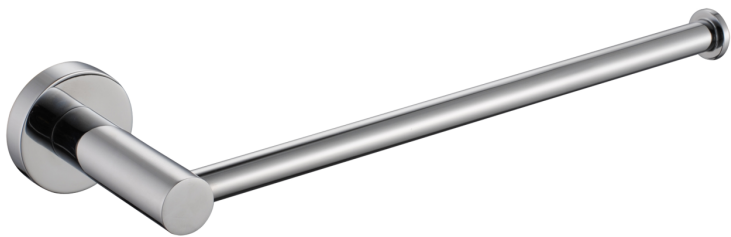

ACCESSORY CATALOGUE

PARKER

CHROME

1. SOAP HOLDER
2. SINGLE TOWEL RAIL 600mm/750mm
3. DOUBLE TOWEL RAIL 600mm/750mm
4. GLASS SHELF
5. GUEST TOWEL HOLDER
6. TOILET PAPER HOLDER
7. DOUBLE ROBE HOOK

PARKER

CHROME SPECS

1. SOAP HOLDER
2. SINGLE TOWEL RAIL 600mm/750mm
3. DOUBLE TOWEL RAIL 600mm/750mm
4. GLASS SHELF
5. GUEST TOWEL HOLDER
6. TOILET PAPER HOLDER
7. DOUBLE ROBE HOOK

PARKER

MATTE BLACK

1. SOAP HOLDER
2. SINGLE TOWEL RAIL 600mm/750mm
3. DOUBLE TOWEL RAIL 600mm/750mm
4. STAINLESS STEEL SHELF
5. GUEST TOWEL HOLDER
6. TOILET PAPER HOLDER
7. SINGLE ROBE HOOK

PARKER

MATTE BLACK SPECS

1. SOAP HOLDER
2. SINGLE TOWEL RAIL 600mm/750mm
3. DOUBLE TOWEL RAIL 600mm/750mm
4. STAINLESS STEEL SHELF
5. GUEST TOWEL HOLDER
6. TOILET PAPER HOLDER
7. SINGLE ROBE HOOK

LUXURY

CHROME

LUXURY

CHROME SPECS

1. SOAP HOLDER
2. SINGLE TOWL RAIL 600mm/750mm
3. DOUBLE TOWEL RAIL 600mm/750mm
4. GLASS SHELF
5. GUEST TOWEL HOLDER
6. TOILET PAPER HOLDER
7. DOUBLE ROBE HOOK
8. WALL HUNG TOILET BRUSH
9. WALL HUNG SOAP DISPENSER