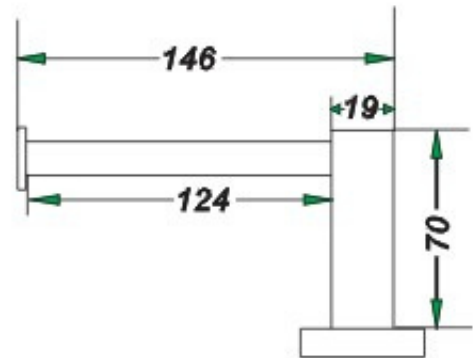

LUXURY

CHROME SPECS

1. SOAP HOLDER
2. SINGLE TOWL RAIL 600mm/750mm
3. DOUBLE TOWEL RAIL 600mm/750mm
4. GLASS SHELF
5. GUEST TOWEL HOLDER
6. TOILET PAPER HOLDER
7. DOUBLE ROBE HOOK
8. WALL HUNG TOILET BRUSH
9. WALL HUNG SOAP DISPENSER