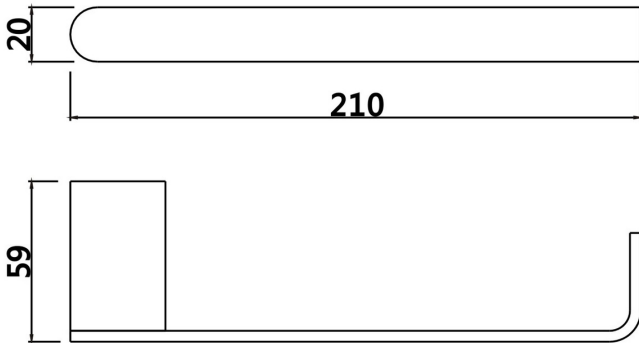

LUXURY

CHROME SPECS

1. SOAP HOLDER
2. SINGLE TOWL RAIL 600mm/750mm
3. DOUBLE TOWEL RAIL 600mm/750mm
4. GLASS SHELF
5. GUEST TOWEL HOLDER
6. TOILET PAPER HOLDER
7. DOUBLE ROBE HOOK
8. WALL HUNG TOILET BRUSH
9. WALL HUNG SOAP DISPENSER

GLAMOUR

CHROME SPECS

1. SOAP HOLDER
2. SINGLE TOWEL RAIL 600mm/750mm
3. DOUBLE TOWEL RAIL 600mm/750mm
4. STAINLESS STEEL SHELF
5. GUEST TOWEL HOLDER
6. TOILET PAPER HOLDER
7. SINGLE ROBE HOOK

GLAMOUR

MATTE BLACK

1. SOAP HOLDER
2. SINGLE TOWEL RAIL 600mm/750mm
3. DOUBLE TOWEL RAIL 600mm/750mm
4. STAINLESS STEEL SHELF
5. GUEST TOWEL HOLDER
6. TOILET PAPER HOLDER
7. SINGLE ROBE HOOK

GLAMOUR

MATTE BLACK SPECS

1. SOAP HOLDER
2. SINGLE TOWEL RAIL 600mm/750mm
3. DOUBLE TOWEL RAIL 600mm/750mm
4. STAINLESS STEEL SHELF
5. GUEST TOWEL HOLDER
6. TOILET PAPER HOLDER
7. SINGLE ROBE HOOK