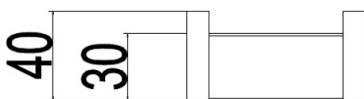

MATTE BLACK & CHROME SPECS

MELISSA

1. SOAP HOLDER
2. SINGLE TOWEL RAIL 600mm/800mm
3. DOUBLE TOWEL RAIL 600mm/800mm
4. STAINLESS STEEL SHELF
5. GUEST TOWEL HOLDER
6. TOILET PAPER HOLDER
7. SINGLE ROBE HOOK

MELISSA

SPECS

1. SOAP HOLDER
2. SINGLE TOWEL RAIL 600mm/800mm
3. DOUBLE TOWEL RAIL 600mm/800mm
4. STAINLESS STEEL SHELF
5. GUEST TOWEL HOLDER
6. TOILET PAPER HOLDER
7. SINGLE ROBE HOOK

HARMONEE

1. SOAP HOLDER
2. SINGLE TOWEL RAIL 600mm/780mm
3. DOUBLE TOWEL RAIL 600mm/780mm
4. STAINLESS STEEL SHELF
5. GUEST TOWEL HOLDER
6. TOILET PAPER HOLDER
7. SINGLE ROBE HOOK