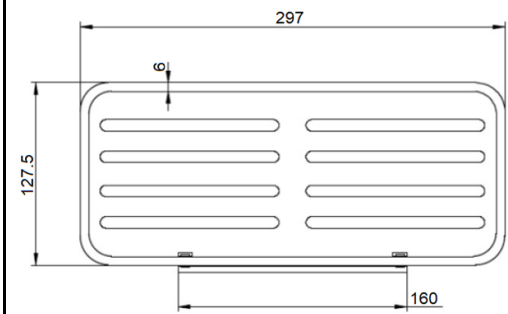

MELISSA

SPECS

1. SOAP HOLDER
2. SINGLE TOWEL RAIL 600mm/800mm
3. DOUBLE TOWEL RAIL 600mm/800mm
4. STAINLESS STEEL SHELF
5. GUEST TOWEL HOLDER
6. TOILET PAPER HOLDER
7. SINGLE ROBE HOOK

HARMONEE

1. SOAP HOLDER
2. SINGLE TOWEL RAIL 600mm/780mm
3. DOUBLE TOWEL RAIL 600mm/780mm
4. STAINLESS STEEL SHELF
5. GUEST TOWEL HOLDER
6. TOILET PAPER HOLDER
7. SINGLE ROBE HOOK

HARMONEE

SPECS

1. SOAP HOLDER
2. SINGLE TOWEL RAIL 600mmx780mm
3. DOUBLE TOWEL RAIL 600mm/780mm
4. STAINLESS STEEL SHELF
5. GUEST TOWEL HOLDER
6. TOILET PAPER HOLDER
7. SINGLE ROBE HOOK

HEATED TOWEL LADDERS

WITH SPECS

ROUND 5 BAR
510x850mm

ROUND 7 BAR
630x825mm

ROUND 7 BAR
720x825mm

SQUARE 7 BAR
600x825mm

SQUARE 7 BAR
720x825mm

WALL HUNG ACCESSORIES

1. SINGLE CORNER SHELF
2. SINGLE ROUND SHELF
3. SINGLE SQUARE SHELF
4. DOUBLE CORNER SHELF
5. DOUBLE ROUND SHELF
6. DOUBLE SQUARE SHELF
7. ROUND TOILET BRUSH
8. MAGNETIC MIRROR

WALL HUNG ACCESSORIES

SPECS

1. SINGLE CORNER SHELF
2. SINGLE ROUND SHELF
3. SINGLE SQUARE SHELF
4. DOUBLE CORNER SHELF
5. DOUBLE ROUND SHELF
6. DOUBLE SQUARE SHELF
7. ROUND TOILET BRUSH
8. MAGNETIC MIRROR