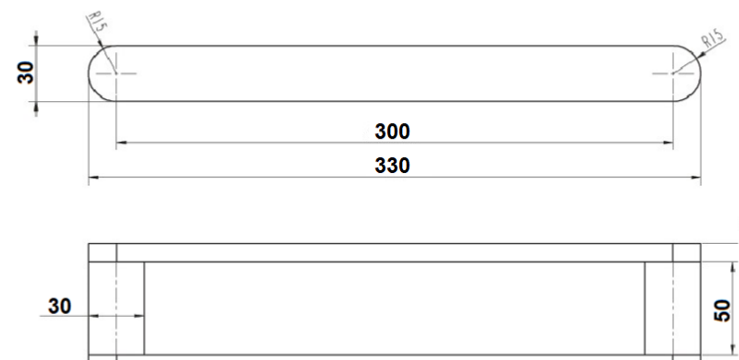

MELISSA

SPECS

1. SOAP HOLDER
2. SINGLE TOWEL RAIL 600mm/800mm
3. DOUBLE TOWEL RAIL 600mm/800mm
4. STAINLESS STEEL SHELF
5. GUEST TOWEL HOLDER
6. TOILET PAPER HOLDER
7. SINGLE ROBE HOOK

HARMONEE

1. SOAP HOLDER
2. SINGLE TOWEL RAIL 600mm/780mm
3. DOUBLE TOWEL RAIL 600mm/780mm
4. STAINLESS STEEL SHELF
5. GUEST TOWEL HOLDER
6. TOILET PAPER HOLDER
7. SINGLE ROBE HOOK

HARMONEE

SPECS

1. SOAP HOLDER
2. SINGLE TOWEL RAIL 600mmx780mm
3. DOUBLE TOWEL RAIL 600mm/780mm
4. STAINLESS STEEL SHELF
5. GUEST TOWEL HOLDER
6. TOILET PAPER HOLDER
7. SINGLE ROBE HOOK

HEATED TOWEL LADDERS

WITH SPECS

ROUND 5 BAR
510x850mm

ROUND 7 BAR
630x825mm

ROUND 7 BAR
720x825mm

SQUARE 7 BAR
600x825mm

SQUARE 7 BAR
720x825mm

WALL HUNG ACCESSORIES

1. SINGLE CORNER SHELF
2. SINGLE ROUND SHELF
3. SINGLE SQUARE SHELF
4. DOUBLE CORNER SHELF
5. DOUBLE ROUND SHELF
6. DOUBLE SQUARE SHELF
7. ROUND TOILET BRUSH
8. MAGNETIC MIRROR