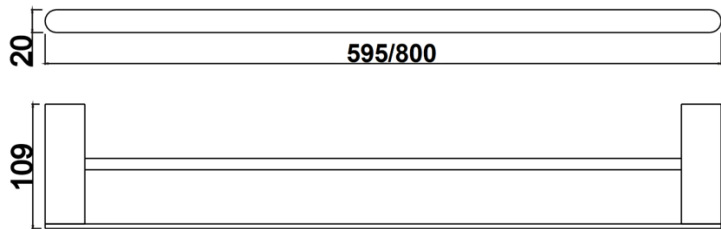

ALLURE

SPECS

1. SOAP HOLDER
2. SINGLE TOWEL RAIL 600mm/750mm
3. DOUBLE TOWEL RAIL 600mm/750mm
4. STAINLESS STEEL SHELF
5. GUEST TOWEL HOLDER
6. TOILET PAPER HOLDER
7. SINGLE ROBE HOOK