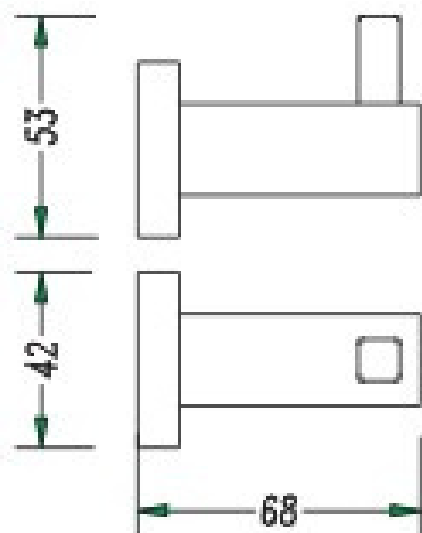

LUXURY

MATTE BLACK SPECS