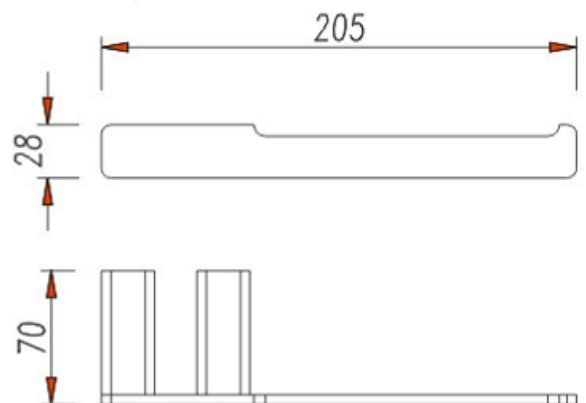

EXCLUSIVE

MATTE BLACK & CHROME SPECS