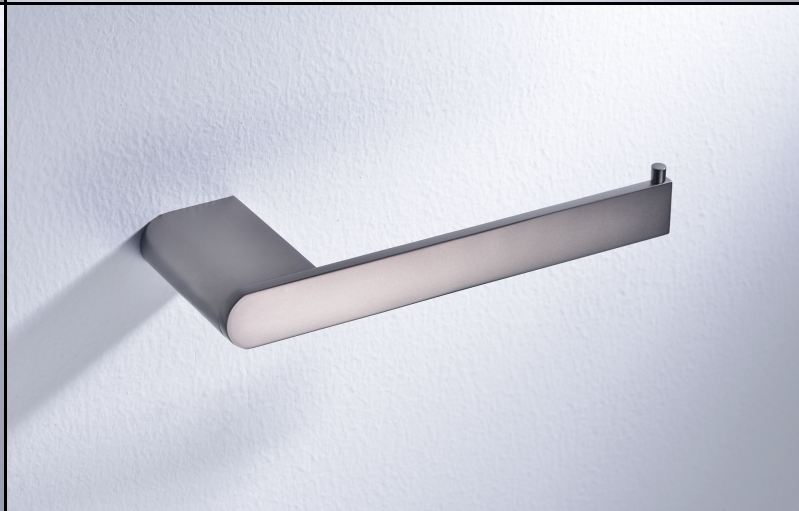

ALLURE

1. SOAP HOLDER
2. SINGLE TOWEL RAIL 600mm/750mm
3. DOUBLE TOWEL RAIL 600mm/750mm
4. STAINLESS STEEL SHELF
5. GUEST TOWEL HOLDER
6. TOILET PAPER HOLDER
7. SINGLE ROBE HOOK