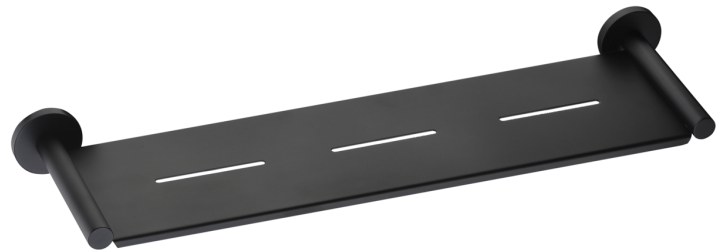

ACCESSORY CATALOGUE

PARKER

CHROME

1. SOAP HOLDER
2. SINGLE TOWEL RAIL 600mm/750mm
3. DOUBLE TOWEL RAIL 600mm/750mm
4. GLASS SHELF
5. GUEST TOWEL HOLDER
6. TOILET PAPER HOLDER
7. DOUBLE ROBE HOOK

PARKER

CHROME SPECS

1. SOAP HOLDER
2. SINGLE TOWEL RAIL 600mm/750mm
3. DOUBLE TOWEL RAIL 600mm/750mm
4. GLASS SHELF
5. GUEST TOWEL HOLDER
6. TOILET PAPER HOLDER
7. DOUBLE ROBE HOOK

PARKER

MATTE BLACK

1. SOAP HOLDER
2. SINGLE TOWEL RAIL 600mm/750mm
3. DOUBLE TOWEL RAIL 600mm/750mm
4. STAINLESS STEEL SHELF
5. GUEST TOWEL HOLDER
6. TOILET PAPER HOLDER
7. SINGLE ROBE HOOK

PARKER

MATTE BLACK SPECS

1. SOAP HOLDER
2. SINGLE TOWEL RAIL 600mm/750mm
3. DOUBLE TOWEL RAIL 600mm/750mm
4. STAINLESS STEEL SHELF
5. GUEST TOWEL HOLDER
6. TOILET PAPER HOLDER
7. SINGLE ROBE HOOK

LUXURY

CHROME

LUXURY

CHROME SPECS

1. SOAP HOLDER
2. SINGLE TOWL RAIL 600mm/750mm
3. DOUBLE TOWEL RAIL 600mm/750mm
4. GLASS SHELF
5. GUEST TOWEL HOLDER
6. TOILET PAPER HOLDER
7. DOUBLE ROBE HOOK
8. WALL HUNG TOILET BRUSH
9. WALL HUNG SOAP DISPENSER