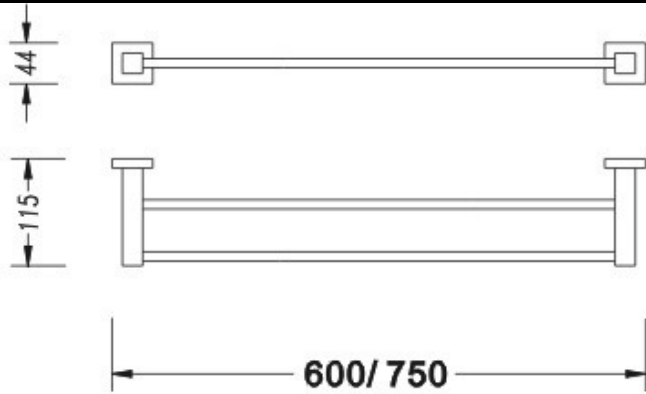

PARKER

MATTE BLACK SPECS

1. SOAP HOLDER
2. SINGLE TOWEL RAIL 600mm/750mm
3. DOUBLE TOWEL RAIL 600mm/750mm
4. STAINLESS STEEL SHELF
5. GUEST TOWEL HOLDER
6. TOILET PAPER HOLDER
7. SINGLE ROBE HOOK

LUXURY

CHROME

1. SOAP HOLDER
2. SINGLE TOWEL RAIL 600mm/750mm
3. DOUBLE TOWEL RAIL 600mm/750mm
4. GLASS SHELF
5. GUEST TOWEL HOLDER
6. TOILET PAPER HOLDER
7. DOUBLE ROBE HOOK
8. WALL HUNG TOILET BRUSH
9. WALL HUNG SOAP DISPENSER

LUXURY

CHROME SPECS

1. SOAP HOLDER
2. SINGLE TOWL RAIL 600mm/750mm
3. DOUBLE TOWEL RAIL 600mm/750mm
4. GLASS SHELF
5. GUEST TOWEL HOLDER
6. TOILET PAPER HOLDER
7. DOUBLE ROBE HOOK
8. WALL HUNG TOILET BRUSH
9. WALL HUNG SOAP DISPENSER