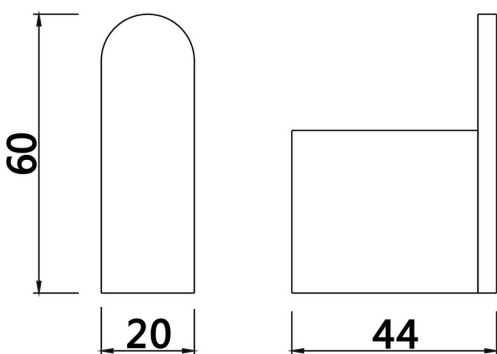

LUXURY

CHROME SPECS

1. SOAP HOLDER
2. SINGLE TOWL RAIL 600mm/750mm
3. DOUBLE TOWEL RAIL 600mm/750mm
4. GLASS SHELF
5. GUEST TOWEL HOLDER
6. TOILET PAPER HOLDER
7. DOUBLE ROBE HOOK
8. WALL HUNG TOILET BRUSH
9. WALL HUNG SOAP DISPENSER

GLAMOUR

CHROME SPECS

1. SOAP HOLDER
2. SINGLE TOWEL RAIL 600mm/750mm
3. DOUBLE TOWEL RAIL 600mm/750mm
4. STAINLESS STEEL SHELF
5. GUEST TOWEL HOLDER
6. TOILET PAPER HOLDER
7. SINGLE ROBE HOOK

GLAMOUR

MATTE BLACK

1. SOAP HOLDER
2. SINGLE TOWEL RAIL 600mm/750mm
3. DOUBLE TOWEL RAIL 600mm/750mm
4. STAINLESS STEEL SHELF
5. GUEST TOWEL HOLDER
6. TOILET PAPER HOLDER
7. SINGLE ROBE HOOK

GLAMOUR

MATTE BLACK SPECS

1. SOAP HOLDER
2. SINGLE TOWEL RAIL 600mm/750mm
3. DOUBLE TOWEL RAIL 600mm/750mm
4. STAINLESS STEEL SHELF
5. GUEST TOWEL HOLDER
6. TOILET PAPER HOLDER
7. SINGLE ROBE HOOK