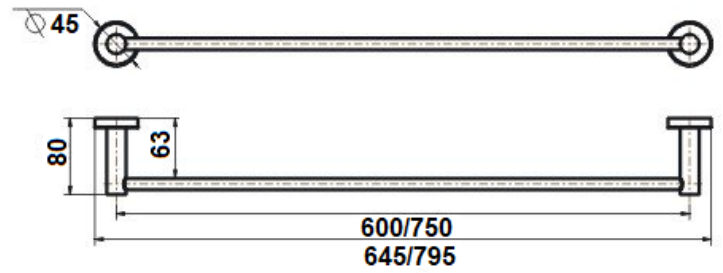

PARKER

CHROME SPECS

1. SOAP HOLDER
2. SINGLE TOWEL RAIL 600mm/750mm
3. DOUBLE TOWEL RAIL 600mm/750mm
4. GLASS SHELF
5. GUEST TOWEL HOLDER
6. TOILET PAPER HOLDER
7. DOUBLE ROBE HOOK