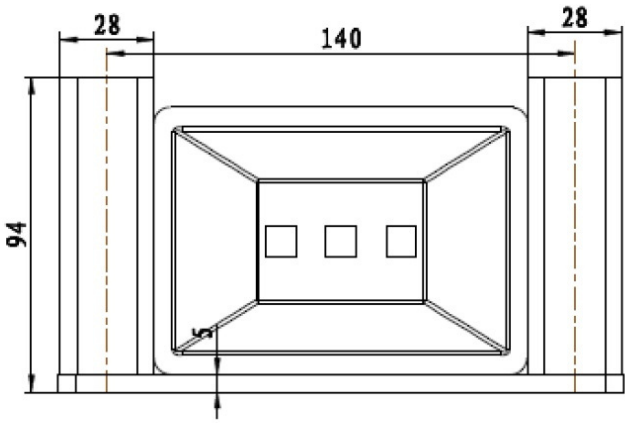

EXCLUSIVE

CHROME SPECS

1. SOAP HOLDER
2. SINGLE TOWEL RAIL 600mm/750mm
3. DOUBLE TOWEL RAIL 600mm/750mm
4. STAINLESS STEEL SHELF
5. GUEST TOWEL HOLDER
6. TOILET PAPER HOLDER
7. SINGLE ROBE HOOK