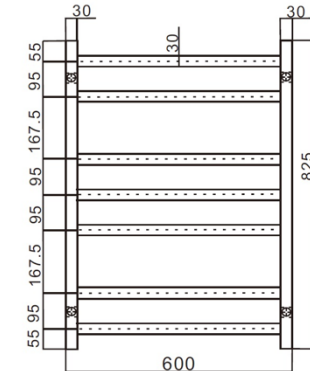

MELISSA

SPECS

1. SOAP HOLDER
2. SINGLE TOWEL RAIL 600mm/800mm
3. DOUBLE TOWEL RAIL 600mm/800mm
4. STAINLESS STEEL SHELF
5. GUEST TOWEL HOLDER
6. TOILET PAPER HOLDER
7. SINGLE ROBE HOOK

HARMONEE

1. SOAP HOLDER
2. SINGLE TOWEL RAIL 600mm/780mm
3. DOUBLE TOWEL RAIL 600mm/780mm
4. STAINLESS STEEL SHELF
5. GUEST TOWEL HOLDER
6. TOILET PAPER HOLDER
7. SINGLE ROBE HOOK

HARMONEE

SPECS

1. SOAP HOLDER
2. SINGLE TOWEL RAIL 600mmx780mm
3. DOUBLE TOWEL RAIL 600mm/780mm
4. STAINLESS STEEL SHELF
5. GUEST TOWEL HOLDER
6. TOILET PAPER HOLDER
7. SINGLE ROBE HOOK

HEATED TOWEL LADDERS

WITH SPECS

ROUND 5 BAR
510x850mm

ROUND 7 BAR
630x825mm

ROUND 7 BAR
720x825mm

SQUARE 7 BAR
600x825mm

SQUARE 7 BAR
720x825mm

WALL HUNG ACCESSORIES

1. SINGLE CORNER SHELF
2. SINGLE ROUND SHELF
3. SINGLE SQUARE SHELF
4. DOUBLE CORNER SHELF
5. DOUBLE ROUND SHELF
6. DOUBLE SQUARE SHELF
7. ROUND TOILET BRUSH
8. MAGNETIC MIRROR