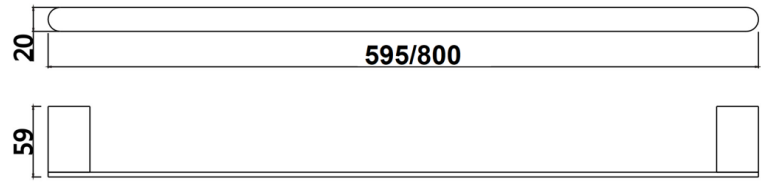

LUXURY

CHROME SPECS

1. SOAP HOLDER
2. SINGLE TOWL RAIL 600mm/750mm
3. DOUBLE TOWEL RAIL 600mm/750mm
4. GLASS SHELF
5. GUEST TOWEL HOLDER
6. TOILET PAPER HOLDER
7. DOUBLE ROBE HOOK
8. WALL HUNG TOILET BRUSH
9. WALL HUNG SOAP DISPENSER

LUXURY

MATTE BLACK

LUXURY

MATTE BLACK SPECS

GLAMOUR

CHROME

1. SOAP HOLDER
2. SINGLE TOWEL RAIL 600mm/750mm
3. DOUBLE TOWEL RAIL 600mm/750mm
4. STAINLESS STEEL SHELF
5. GUEST TOWEL HOLDER
6. TOILET PAPER HOLDER
7. SINGLE ROBE HOOK

GLAMOUR

CHROME SPECS

1. SOAP HOLDER
2. SINGLE TOWEL RAIL 600mm/750mm
3. DOUBLE TOWEL RAIL 600mm/750mm
4. STAINLESS STEEL SHELF
5. GUEST TOWEL HOLDER
6. TOILET PAPER HOLDER
7. SINGLE ROBE HOOK

GLAMOUR

MATTE BLACK