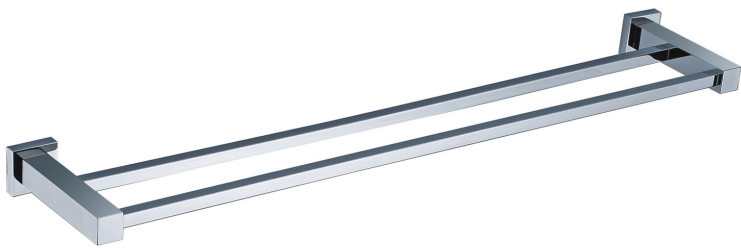

1. SOAP HOLDER
2. SINGLE TOWEL RAIL 600mm/750mm
3. DOUBLE TOWEL RAIL 600mm/750mm
4. GLASS SHELF
5. GUEST TOWEL HOLDER
6. TOILET PAPER HOLDER
7. DOUBLE ROBE HOOK

PARKER

MATTE BLACK

1. SOAP HOLDER
2. SINGLE TOWEL RAIL 600mm/750mm
3. DOUBLE TOWEL RAIL 600mm/750mm
4. STAINLESS STEEL SHELF
5. GUEST TOWEL HOLDER
6. TOILET PAPER HOLDER
7. SINGLE ROBE HOOK

PARKER

MATTE BLACK SPECS

1. SOAP HOLDER
2. SINGLE TOWEL RAIL 600mm/750mm
3. DOUBLE TOWEL RAIL 600mm/750mm
4. STAINLESS STEEL SHELF
5. GUEST TOWEL HOLDER
6. TOILET PAPER HOLDER
7. SINGLE ROBE HOOK

LUXURY

CHROME

1. SOAP HOLDER
2. SINGLE TOWEL RAIL 600mm/750mm
3. DOUBLE TOWEL RAIL 600mm/750mm
4. GLASS SHELF
5. GUEST TOWEL HOLDER
6. TOILET PAPER HOLDER
7. DOUBLE ROBE HOOK
8. WALL HUNG TOILET BRUSH
9. WALL HUNG SOAP DISPENSER

LUXURY

CHROME SPECS

1. SOAP HOLDER
2. SINGLE TOWL RAIL 600mm/750mm
3. DOUBLE TOWEL RAIL 600mm/750mm
4. GLASS SHELF
5. GUEST TOWEL HOLDER
6. TOILET PAPER HOLDER
7. DOUBLE ROBE HOOK
8. WALL HUNG TOILET BRUSH
9. WALL HUNG SOAP DISPENSER