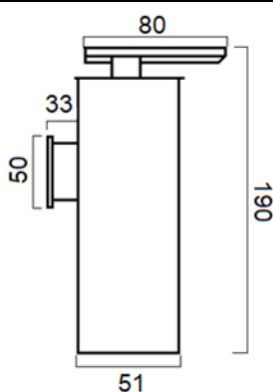

PARKER

MATTE BLACK SPECS

1. SOAP HOLDER
2. SINGLE TOWEL RAIL 600mm/750mm
3. DOUBLE TOWEL RAIL 600mm/750mm
4. STAINLESS STEEL SHELF
5. GUEST TOWEL HOLDER
6. TOILET PAPER HOLDER
7. SINGLE ROBE HOOK

LUXURY

CHROME

1. SOAP HOLDER
2. SINGLE TOWEL RAIL 600mm/750mm
3. DOUBLE TOWEL RAIL 600mm/750mm
4. GLASS SHELF
5. GUEST TOWEL HOLDER
6. TOILET PAPER HOLDER
7. DOUBLE ROBE HOOK
8. WALL HUNG TOILET BRUSH
9. WALL HUNG SOAP DISPENSER

LUXURY

CHROME SPECS

1. SOAP HOLDER
2. SINGLE TOWL RAIL 600mm/750mm
3. DOUBLE TOWEL RAIL 600mm/750mm
4. GLASS SHELF
5. GUEST TOWEL HOLDER
6. TOILET PAPER HOLDER
7. DOUBLE ROBE HOOK
8. WALL HUNG TOILET BRUSH
9. WALL HUNG SOAP DISPENSER