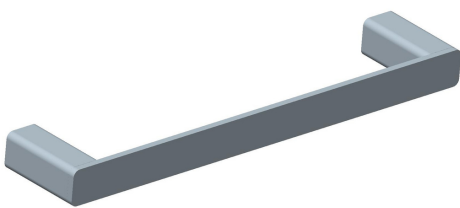

1. SOAP HOLDER
2. SINGLE TOWEL RAIL 600mm/750mm
3. DOUBLE TOWEL RAIL 600mm/750mm
4. STAINLESS STEEL SHELF
5. GUEST TOWEL HOLDER
6. TOILET PAPER HOLDER
7. SINGLE ROBE HOOK

GLAMOUR

MATTE BLACK SPECS

1. SOAP HOLDER
2. SINGLE TOWEL RAIL 600mm/750mm
3. DOUBLE TOWEL RAIL 600mm/750mm
4. STAINLESS STEEL SHELF
5. GUEST TOWEL HOLDER
6. TOILET PAPER HOLDER
7. SINGLE ROBE HOOK

ALLURE

1. SOAP HOLDER
2. SINGLE TOWEL RAIL 600mm/750mm
3. DOUBLE TOWEL RAIL 600mm/750mm
4. STAINLESS STEEL SHELF
5. GUEST TOWEL HOLDER
6. TOILET PAPER HOLDER
7. SINGLE ROBE HOOK

ALLURE

SPECS

1. SOAP HOLDER
2. SINGLE TOWEL RAIL 600mm/750mm
3. DOUBLE TOWEL RAIL 600mm/750mm
4. STAINLESS STEEL SHELF
5. GUEST TOWEL HOLDER
6. TOILET PAPER HOLDER
7. SINGLE ROBE HOOK

EXCLUSIVE

CHROME

1. SOAP HOLDER
2. SINGLE TOWEL RAIL 600mm/750mm
3. DOUBLE TOWEL RAIL 600mm/750mm
4. STAINLESS STEEL SHELF
5. GUEST TOWEL HOLDER
6. TOILET PAPER HOLDER
7. SINGLE ROBE HOOK

EXCLUSIVE

CHROME SPECS