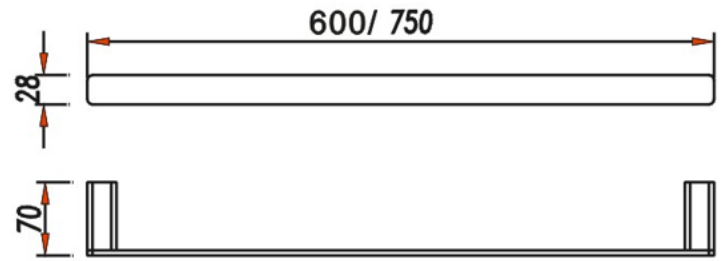

1. SOAP HOLDER
2. SINGLE TOWEL RAIL 600mm/750mm
3. DOUBLE TOWEL RAIL 600mm/750mm
4. STAINLESS STEEL SHELF
5. GUEST TOWEL HOLDER
6. TOILET PAPER HOLDER
7. SINGLE ROBE HOOK

EXCLUSIVE

MATTE BLACK & CHROME

EXCLUSIVE

MATTE BLACK & CHROME SPECS

MELISSA

1. SOAP HOLDER
2. SINGLE TOWEL RAIL 600mm/800mm
3. DOUBLE TOWEL RAIL 600mm/800mm
4. STAINLESS STEEL SHELF
5. GUEST TOWEL HOLDER
6. TOILET PAPER HOLDER
7. SINGLE ROBE HOOK

MELISSA

SPECS

1. SOAP HOLDER
2. SINGLE TOWEL RAIL 600mm/800mm
3. DOUBLE TOWEL RAIL 600mm/800mm
4. STAINLESS STEEL SHELF
5. GUEST TOWEL HOLDER
6. TOILET PAPER HOLDER
7. SINGLE ROBE HOOK

HARMONEE

1. SOAP HOLDER
2. SINGLE TOWEL RAIL 600mm/780mm
3. DOUBLE TOWEL RAIL 600mm/780mm
4. STAINLESS STEEL SHELF
5. GUEST TOWEL HOLDER
6. TOILET PAPER HOLDER
7. SINGLE ROBE HOOK