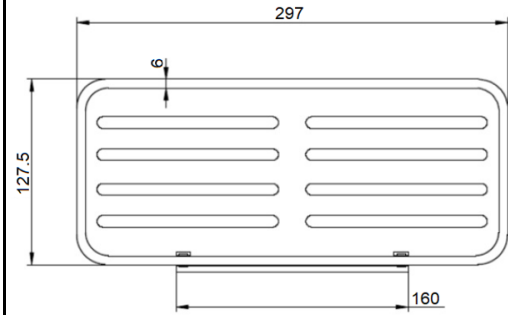

MELISSA

SPECS

1. SOAP HOLDER
2. SINGLE TOWEL RAIL 600mm/800mm
3. DOUBLE TOWEL RAIL 600mm/800mm
4. STAINLESS STEEL SHELF
5. GUEST TOWEL HOLDER
6. TOILET PAPER HOLDER
7. SINGLE ROBE HOOK

HARMONEE

1. SOAP HOLDER
2. SINGLE TOWEL RAIL 600mm/780mm
3. DOUBLE TOWEL RAIL 600mm/780mm
4. STAINLESS STEEL SHELF
5. GUEST TOWEL HOLDER
6. TOILET PAPER HOLDER
7. SINGLE ROBE HOOK

HARMONEE

SPECS

1. SOAP HOLDER
2. SINGLE TOWEL RAIL 600mmx780mm
3. DOUBLE TOWEL RAIL 600mm/780mm
4. STAINLESS STEEL SHELF
5. GUEST TOWEL HOLDER
6. TOILET PAPER HOLDER
7. SINGLE ROBE HOOK

HEATED TOWEL LADDERS

WITH SPECS

ROUND 5 BAR
510x850mm

ROUND 7 BAR
630x825mm

ROUND 7 BAR
720x825mm

SQUARE 7 BAR
600x825mm

SQUARE 7 BAR
720x825mm

WALL HUNG ACCESSORIES

1. SINGLE CORNER SHELF
2. SINGLE ROUND SHELF
3. SINGLE SQUARE SHELF
4. DOUBLE CORNER SHELF
5. DOUBLE ROUND SHELF
6. DOUBLE SQUARE SHELF
7. ROUND TOILET BRUSH
8. MAGNETIC MIRROR

WALL HUNG ACCESSORIES

SPECS

1. SINGLE CORNER SHELF
2. SINGLE ROUND SHELF
3. SINGLE SQUARE SHELF
4. DOUBLE CORNER SHELF
5. DOUBLE ROUND SHELF
6. DOUBLE SQUARE SHELF
7. ROUND TOILET BRUSH
8. MAGNETIC MIRROR