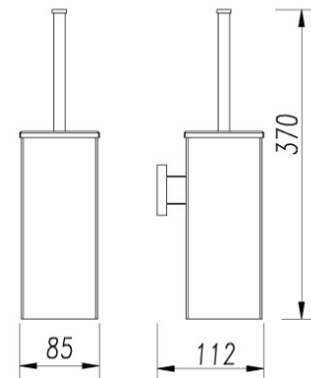

PARKER

MATTE BLACK SPECS

1. SOAP HOLDER
2. SINGLE TOWEL RAIL 600mm/750mm
3. DOUBLE TOWEL RAIL 600mm/750mm
4. STAINLESS STEEL SHELF
5. GUEST TOWEL HOLDER
6. TOILET PAPER HOLDER
7. SINGLE ROBE HOOK

LUXURY

CHROME

1. SOAP HOLDER
2. SINGLE TOWEL RAIL 600mm/750mm
3. DOUBLE TOWEL RAIL 600mm/750mm
4. GLASS SHELF
5. GUEST TOWEL HOLDER
6. TOILET PAPER HOLDER
7. DOUBLE ROBE HOOK
8. WALL HUNG TOILET BRUSH
9. WALL HUNG SOAP DISPENSER

LUXURY

CHROME SPECS

1. SOAP HOLDER
2. SINGLE TOWL RAIL 600mm/750mm
3. DOUBLE TOWEL RAIL 600mm/750mm
4. GLASS SHELF
5. GUEST TOWEL HOLDER
6. TOILET PAPER HOLDER
7. DOUBLE ROBE HOOK
8. WALL HUNG TOILET BRUSH
9. WALL HUNG SOAP DISPENSER