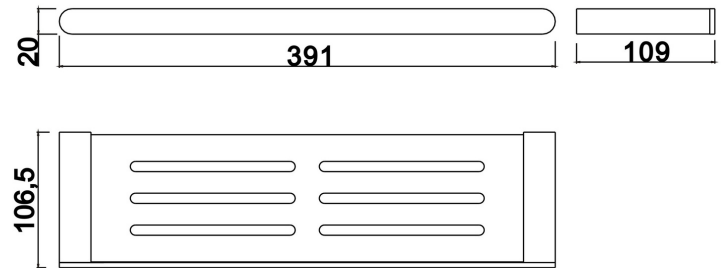

LUXURY

CHROME SPECS

1. SOAP HOLDER
2. SINGLE TOWL RAIL 600mm/750mm
3. DOUBLE TOWEL RAIL 600mm/750mm
4. GLASS SHELF
5. GUEST TOWEL HOLDER
6. TOILET PAPER HOLDER
7. DOUBLE ROBE HOOK
8. WALL HUNG TOILET BRUSH
9. WALL HUNG SOAP DISPENSER

LUXURY

MATTE BLACK

LUXURY

MATTE BLACK SPECS

GLAMOUR

CHROME

1. SOAP HOLDER
2. SINGLE TOWEL RAIL 600mm/750mm
3. DOUBLE TOWEL RAIL 600mm/750mm
4. STAINLESS STEEL SHELF
5. GUEST TOWEL HOLDER
6. TOILET PAPER HOLDER
7. SINGLE ROBE HOOK

GLAMOUR

CHROME SPECS

1. SOAP HOLDER
2. SINGLE TOWEL RAIL 600mm/750mm
3. DOUBLE TOWEL RAIL 600mm/750mm
4. STAINLESS STEEL SHELF
5. GUEST TOWEL HOLDER
6. TOILET PAPER HOLDER
7. SINGLE ROBE HOOK

GLAMOUR

MATTE BLACK