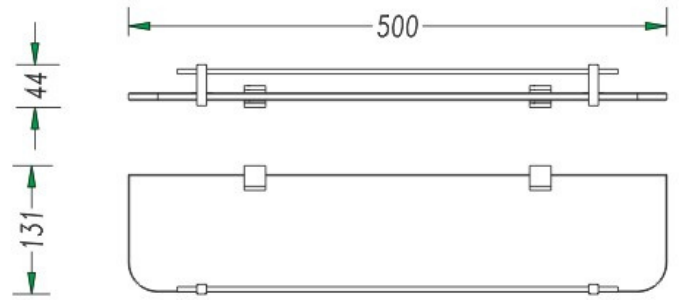

PARKER

MATTE BLACK SPECS

1. SOAP HOLDER
2. SINGLE TOWEL RAIL 600mm/750mm
3. DOUBLE TOWEL RAIL 600mm/750mm
4. STAINLESS STEEL SHELF
5. GUEST TOWEL HOLDER
6. TOILET PAPER HOLDER
7. SINGLE ROBE HOOK

LUXURY

CHROME

1. SOAP HOLDER
2. SINGLE TOWEL RAIL 600mm/750mm
3. DOUBLE TOWEL RAIL 600mm/750mm
4. GLASS SHELF
5. GUEST TOWEL HOLDER
6. TOILET PAPER HOLDER
7. DOUBLE ROBE HOOK
8. WALL HUNG TOILET BRUSH
9. WALL HUNG SOAP DISPENSER

LUXURY

CHROME SPECS

1. SOAP HOLDER
2. SINGLE TOWL RAIL 600mm/750mm
3. DOUBLE TOWEL RAIL 600mm/750mm
4. GLASS SHELF
5. GUEST TOWEL HOLDER
6. TOILET PAPER HOLDER
7. DOUBLE ROBE HOOK
8. WALL HUNG TOILET BRUSH
9. WALL HUNG SOAP DISPENSER