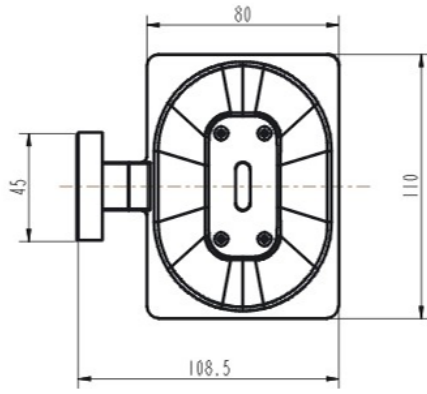

PARKER

MATTE BLACK SPECS

1. SOAP HOLDER
2. SINGLE TOWEL RAIL 600mm/750mm
3. DOUBLE TOWEL RAIL 600mm/750mm
4. STAINLESS STEEL SHELF
5. GUEST TOWEL HOLDER
6. TOILET PAPER HOLDER
7. SINGLE ROBE HOOK

LUXURY

CHROME

1. SOAP HOLDER
2. SINGLE TOWEL RAIL 600mm/750mm
3. DOUBLE TOWEL RAIL 600mm/750mm
4. GLASS SHELF
5. GUEST TOWEL HOLDER
6. TOILET PAPER HOLDER
7. DOUBLE ROBE HOOK
8. WALL HUNG TOILET BRUSH
9. WALL HUNG SOAP DISPENSER

LUXURY

CHROME SPECS

1. SOAP HOLDER
2. SINGLE TOWL RAIL 600mm/750mm
3. DOUBLE TOWEL RAIL 600mm/750mm
4. GLASS SHELF
5. GUEST TOWEL HOLDER
6. TOILET PAPER HOLDER
7. DOUBLE ROBE HOOK
8. WALL HUNG TOILET BRUSH
9. WALL HUNG SOAP DISPENSER