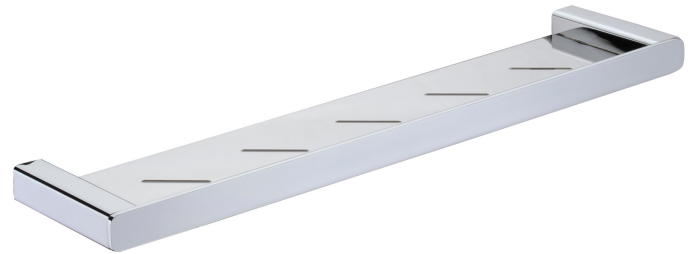

EXCLUSIVE

CHROME

1. SOAP HOLDER
2. SINGLE TOWEL RAIL 600mm/750mm
3. DOUBLE TOWEL RAIL 600mm/750mm
4. STAINLESS STEEL SHELF
5. GUEST TOWEL HOLDER
6. TOILET PAPER HOLDER
7. SINGLE ROBE HOOK