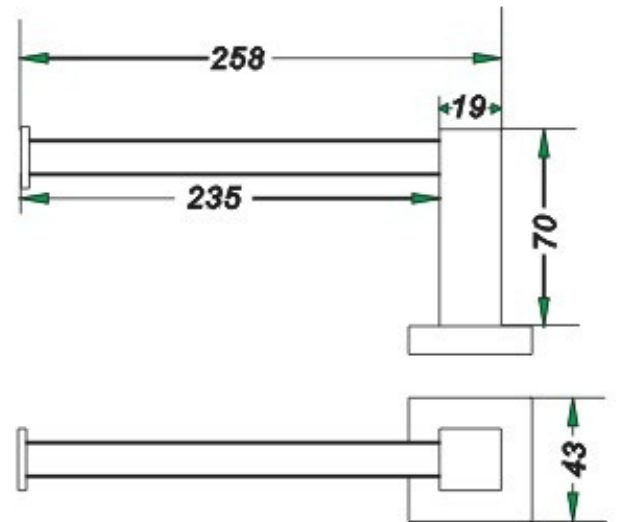

LUXURY

MATTE BLACK SPECS