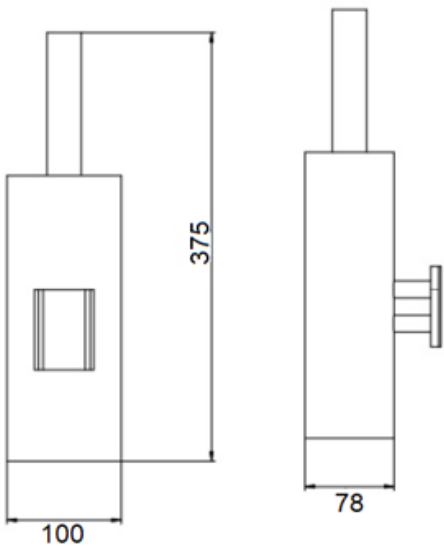

MELISSA

SPECS

1. SOAP HOLDER
2. SINGLE TOWEL RAIL 600mm/800mm
3. DOUBLE TOWEL RAIL 600mm/800mm
4. STAINLESS STEEL SHELF
5. GUEST TOWEL HOLDER
6. TOILET PAPER HOLDER
7. SINGLE ROBE HOOK

HARMONEE

1. SOAP HOLDER
2. SINGLE TOWEL RAIL 600mm/780mm
3. DOUBLE TOWEL RAIL 600mm/780mm
4. STAINLESS STEEL SHELF
5. GUEST TOWEL HOLDER
6. TOILET PAPER HOLDER
7. SINGLE ROBE HOOK

HARMONEE

SPECS

1. SOAP HOLDER
2. SINGLE TOWEL RAIL 600mmx780mm
3. DOUBLE TOWEL RAIL 600mm/780mm
4. STAINLESS STEEL SHELF
5. GUEST TOWEL HOLDER
6. TOILET PAPER HOLDER
7. SINGLE ROBE HOOK

HEATED TOWEL LADDERS

WITH SPECS

ROUND 5 BAR
510x850mm

ROUND 7 BAR
630x825mm

ROUND 7 BAR
720x825mm

SQUARE 7 BAR
600x825mm

SQUARE 7 BAR
720x825mm

WALL HUNG ACCESSORIES

1. SINGLE CORNER SHELF
2. SINGLE ROUND SHELF
3. SINGLE SQUARE SHELF
4. DOUBLE CORNER SHELF
5. DOUBLE ROUND SHELF
6. DOUBLE SQUARE SHELF
7. ROUND TOILET BRUSH
8. MAGNETIC MIRROR

WALL HUNG ACCESSORIES

SPECS

1. SINGLE CORNER SHELF
2. SINGLE ROUND SHELF
3. SINGLE SQUARE SHELF
4. DOUBLE CORNER SHELF
5. DOUBLE ROUND SHELF
6. DOUBLE SQUARE SHELF
7. ROUND TOILET BRUSH
8. MAGNETIC MIRROR