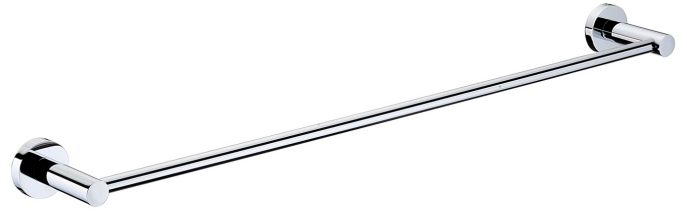

ACCESSORY CATALOGUE

PARKER

CHROME

1. SOAP HOLDER
2. SINGLE TOWEL RAIL 600mm/750mm
3. DOUBLE TOWEL RAIL 600mm/750mm
4. GLASS SHELF
5. GUEST TOWEL HOLDER
6. TOILET PAPER HOLDER
7. DOUBLE ROBE HOOK

PARKER

CHROME SPECS

1. SOAP HOLDER
2. SINGLE TOWEL RAIL 600mm/750mm
3. DOUBLE TOWEL RAIL 600mm/750mm
4. GLASS SHELF
5. GUEST TOWEL HOLDER
6. TOILET PAPER HOLDER
7. DOUBLE ROBE HOOK

PARKER

MATTE BLACK

1. SOAP HOLDER
2. SINGLE TOWEL RAIL 600mm/750mm
3. DOUBLE TOWEL RAIL 600mm/750mm
4. STAINLESS STEEL SHELF
5. GUEST TOWEL HOLDER
6. TOILET PAPER HOLDER
7. SINGLE ROBE HOOK

PARKER

MATTE BLACK SPECS

1. SOAP HOLDER
2. SINGLE TOWEL RAIL 600mm/750mm
3. DOUBLE TOWEL RAIL 600mm/750mm
4. STAINLESS STEEL SHELF
5. GUEST TOWEL HOLDER
6. TOILET PAPER HOLDER
7. SINGLE ROBE HOOK

LUXURY

CHROME

LUXURY

CHROME SPECS

1. SOAP HOLDER
2. SINGLE TOWL RAIL 600mm/750mm
3. DOUBLE TOWEL RAIL 600mm/750mm
4. GLASS SHELF
5. GUEST TOWEL HOLDER
6. TOILET PAPER HOLDER
7. DOUBLE ROBE HOOK
8. WALL HUNG TOILET BRUSH
9. WALL HUNG SOAP DISPENSER