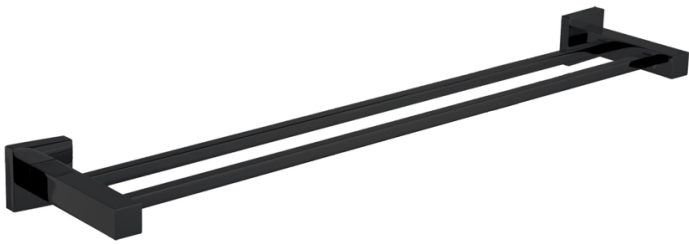

1. SOAP HOLDER
2. SINGLE TOWEL RAIL 600mm/750mm
3. DOUBLE TOWEL RAIL 600mm/750mm
4. GLASS SHELF
5. GUEST TOWEL HOLDER
6. TOILET PAPER HOLDER
7. DOUBLE ROBE HOOK
8. WALL HUNG TOILET BRUSH
9. WALL HUNG SOAP DISPENSER

LUXURY

CHROME SPECS

1. SOAP HOLDER
2. SINGLE TOWL RAIL 600mm/750mm
3. DOUBLE TOWEL RAIL 600mm/750mm
4. GLASS SHELF
5. GUEST TOWEL HOLDER
6. TOILET PAPER HOLDER
7. DOUBLE ROBE HOOK
8. WALL HUNG TOILET BRUSH
9. WALL HUNG SOAP DISPENSER

LUXURY

MATTE BLACK

LUXURY

MATTE BLACK SPECS

GLAMOUR

CHROME

1. SOAP HOLDER
2. SINGLE TOWEL RAIL 600mm/750mm
3. DOUBLE TOWEL RAIL 600mm/750mm
4. STAINLESS STEEL SHELF
5. GUEST TOWEL HOLDER
6. TOILET PAPER HOLDER
7. SINGLE ROBE HOOK

GLAMOUR

CHROME SPECS

1. SOAP HOLDER
2. SINGLE TOWEL RAIL 600mm/750mm
3. DOUBLE TOWEL RAIL 600mm/750mm
4. STAINLESS STEEL SHELF
5. GUEST TOWEL HOLDER
6. TOILET PAPER HOLDER
7. SINGLE ROBE HOOK

GLAMOUR

MATTE BLACK