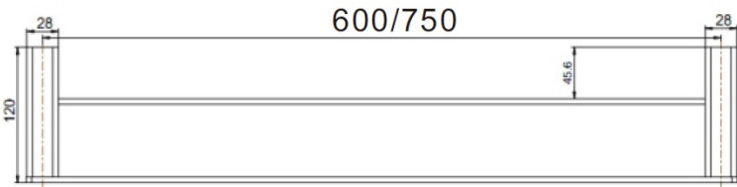

EXCLUSIVE

CHROME

1. SOAP HOLDER
2. SINGLE TOWEL RAIL 600mm/750mm
3. DOUBLE TOWEL RAIL 600mm/750mm
4. STAINLESS STEEL SHELF
5. GUEST TOWEL HOLDER
6. TOILET PAPER HOLDER
7. SINGLE ROBE HOOK

EXCLUSIVE

CHROME SPECS