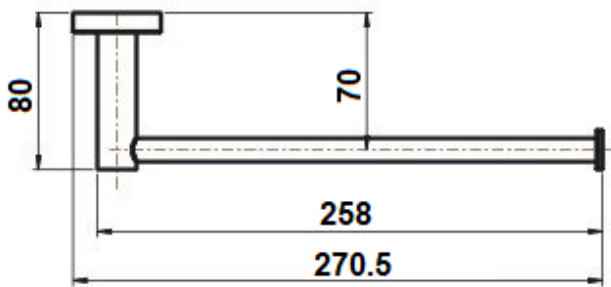

PARKER

CHROME SPECS

1. SOAP HOLDER
2. SINGLE TOWEL RAIL 600mm/750mm
3. DOUBLE TOWEL RAIL 600mm/750mm
4. GLASS SHELF
5. GUEST TOWEL HOLDER
6. TOILET PAPER HOLDER
7. DOUBLE ROBE HOOK