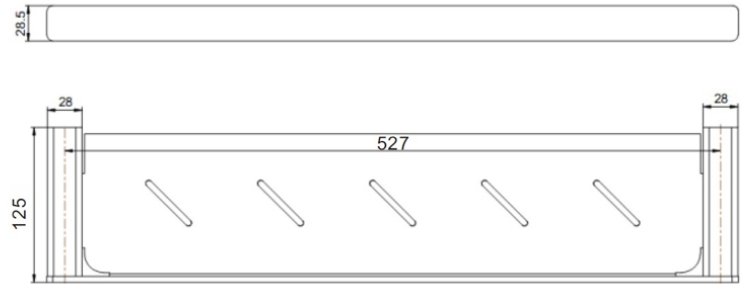

1. SOAP HOLDER
2. SINGLE TOWEL RAIL 600mm/750mm
3. DOUBLE TOWEL RAIL 600mm/750mm
4. STAINLESS STEEL SHELF
5. GUEST TOWEL HOLDER
6. TOILET PAPER HOLDER
7. SINGLE ROBE HOOK

EXCLUSIVE

MATTE BLACK & CHROME

EXCLUSIVE

MATTE BLACK & CHROME SPECS

MELISSA

1. SOAP HOLDER
2. SINGLE TOWEL RAIL 600mm/800mm
3. DOUBLE TOWEL RAIL 600mm/800mm
4. STAINLESS STEEL SHELF
5. GUEST TOWEL HOLDER
6. TOILET PAPER HOLDER
7. SINGLE ROBE HOOK

MELISSA

SPECS

1. SOAP HOLDER
2. SINGLE TOWEL RAIL 600mm/800mm
3. DOUBLE TOWEL RAIL 600mm/800mm
4. STAINLESS STEEL SHELF
5. GUEST TOWEL HOLDER
6. TOILET PAPER HOLDER
7. SINGLE ROBE HOOK

HARMONEE

1. SOAP HOLDER
2. SINGLE TOWEL RAIL 600mm/780mm
3. DOUBLE TOWEL RAIL 600mm/780mm
4. STAINLESS STEEL SHELF
5. GUEST TOWEL HOLDER
6. TOILET PAPER HOLDER
7. SINGLE ROBE HOOK