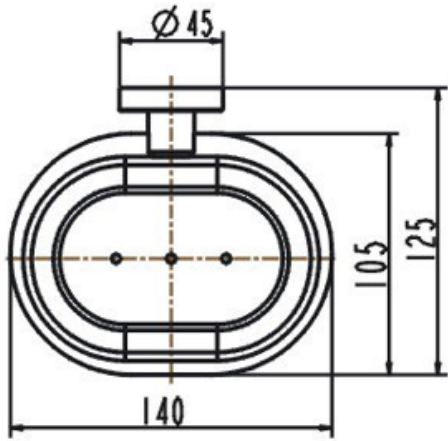

ACCESSORY CATALOGUE

PARKER

CHROME

1. SOAP HOLDER
2. SINGLE TOWEL RAIL 600mm/750mm
3. DOUBLE TOWEL RAIL 600mm/750mm
4. GLASS SHELF
5. GUEST TOWEL HOLDER
6. TOILET PAPER HOLDER
7. DOUBLE ROBE HOOK

PARKER

CHROME SPECS

PARKER

MATTE BLACK SPECS

1. SOAP HOLDER
2. SINGLE TOWEL RAIL 600mm/750mm
3. DOUBLE TOWEL RAIL 600mm/750mm
4. STAINLESS STEEL SHELF
5. GUEST TOWEL HOLDER
6. TOILET PAPER HOLDER
7. SINGLE ROBE HOOK

LUXURY

CHROME

LUXURY

CHROME SPECS

1. SOAP HOLDER
2. SINGLE TOWL RAIL 600mm/750mm
3. DOUBLE TOWEL RAIL 600mm/750mm
4. GLASS SHELF
5. GUEST TOWEL HOLDER
6. TOILET PAPER HOLDER
7. DOUBLE ROBE HOOK
8. WALL HUNG TOILET BRUSH
9. WALL HUNG SOAP DISPENSER