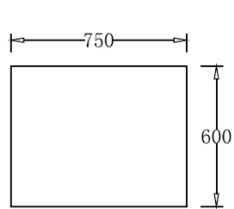

CJ-BATH-11