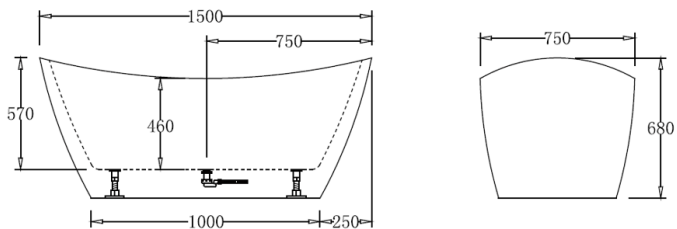

## BACK TO WALL

**Round Back to Wall Bath**

CJ-BATH-5 : 1700mm  
CJ-BATH-6 : 1500mm

**Egg Shape Back to Wall Bath**

CJ-BATH-19 : 1500mm  
CJ-BATH-20 : 1700mm

**Square Back to Wall Bath**

CJ-BATH-7 : 1500mm  
CJ-BATH-8 : 1700mm

## CORNER FIT

**Right Hand Corner Fit Bath**

CJ-BATH-17R : 1500mm  
CJ-BATH-18R : 1700mm

**Square Multi Fit Bath**

**Free Standing | Back to Wall | Corner Fit**  
CJ-BATH-10 : 1500mm  
CJ-BATH-11 : 1600mm  
CJ-BATH-12 : 1700mm  
CJ-BATH-16 : 1400mm

**Left Hand Corner Fit Bath**

CJ-BATH-17L : 1500mm  
CJ-BATH-18L : 1700mm

**CJ-BATH-9**

**CJ-BATH-13**

**CJ-BATH-14**

**CJ-BATH-15**

**CJ-BATH-10**

**CJ-BATH-11**