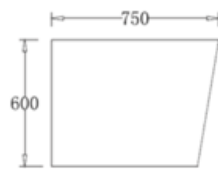

**Left Hand Corner Fit Bath**

CJ-BATH-17L : 1500mm  
CJ-BATH-18L : 1700mm

**CJ-BATH-9**

**CJ-BATH-13**

**CJ-BATH-14**

**CJ-BATH-15**

**CJ-BATH-10**

**CJ-BATH-11**

**CJ-BATH-12**

**CJ-BATH-16**

CJ-BATH-5

CJ-BATH-6

CJ-BATH-19

CJ-BATH-20

CJ-BATH-7

CJ-BATH-8

CJ-BATH-17R

CJ-BATH-18R

CJ-BATH-10

CJ-BATH-11

CJ-BATH-12

CJ-BATH-16

CJ-BATH-17L

CJ-BATH-18L