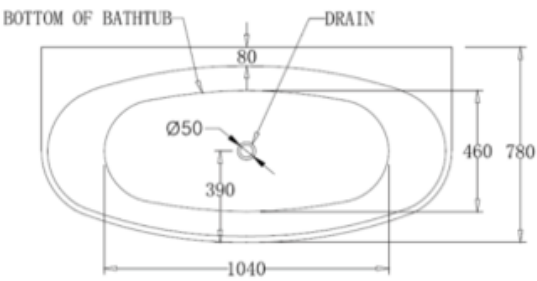

**Left Hand Corner Fit Bath**

CJ-BATH-17L : 1500mm  
CJ-BATH-18L : 1700mm

**CJ-BATH-9**

**CJ-BATH-13**

**CJ-BATH-14**

**CJ-BATH-15**

**CJ-BATH-10**

**CJ-BATH-11**

**CJ-BATH-12**

**CJ-BATH-16**

CJ-BATH-5

CJ-BATH-6

CJ-BATH-19

CJ-BATH-20

CJ-BATH-7

CJ-BATH-8