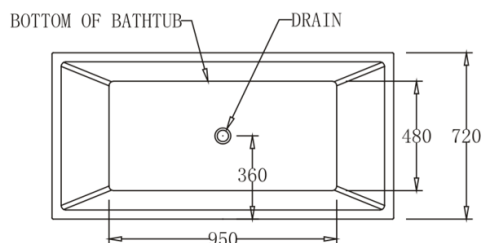

CJ-BATH-16