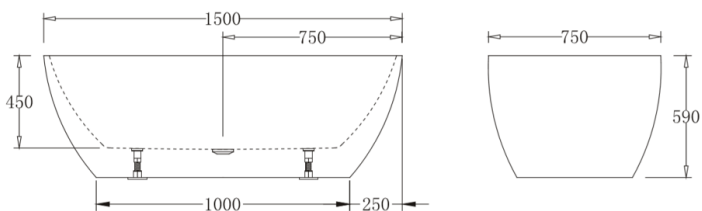

## BACK TO WALL

**Round Back to Wall Bath**

CJ-BATH-5 : 1700mm  
CJ-BATH-6 : 1500mm

**Egg Shape Back to Wall Bath**

CJ-BATH-19 : 1500mm  
CJ-BATH-20 : 1700mm

**Square Back to Wall Bath**

CJ-BATH-7 : 1500mm  
CJ-BATH-8 : 1700mm

## CORNER FIT

**Right Hand Corner Fit Bath**

CJ-BATH-17R : 1500mm  
CJ-BATH-18R : 1700mm

**Square Multi Fit Bath**

**Free Standing | Back to Wall | Corner Fit**  
CJ-BATH-10 : 1500mm  
CJ-BATH-11 : 1600mm  
CJ-BATH-12 : 1700mm  
CJ-BATH-16 : 1400mm

**Left Hand Corner Fit Bath**

CJ-BATH-17L : 1500mm  
CJ-BATH-18L : 1700mm

**CJ-BATH-9**

**CJ-BATH-13**

**CJ-BATH-14**

**CJ-BATH-15**

**CJ-BATH-10**

**CJ-BATH-11**