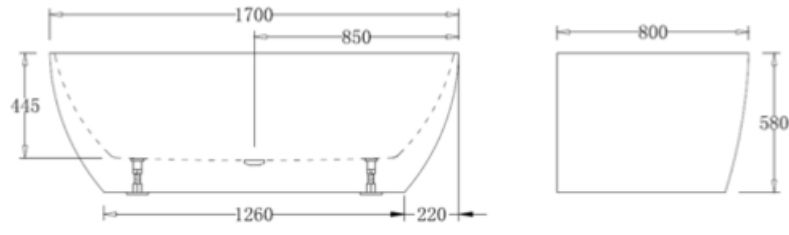

**Left Hand Corner Fit Bath**

CJ-BATH-17L : 1500mm  
CJ-BATH-18L : 1700mm

**CJ-BATH-9**

**CJ-BATH-13**

**CJ-BATH-14**

**CJ-BATH-15**

**CJ-BATH-10**

**CJ-BATH-11**

**CJ-BATH-12**

**CJ-BATH-16**

CJ-BATH-5

CJ-BATH-6

CJ-BATH-19

CJ-BATH-20

CJ-BATH-7

CJ-BATH-8