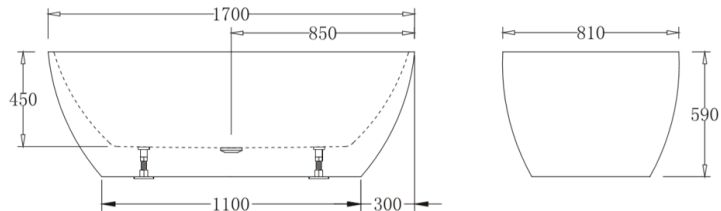

## BACK TO WALL

**Round Back to Wall Bath**

CJ-BATH-5 : 1700mm  
CJ-BATH-6 : 1500mm

**Egg Shape Back to Wall Bath**

CJ-BATH-19 : 1500mm  
CJ-BATH-20 : 1700mm

**Square Back to Wall Bath**

CJ-BATH-7 : 1500mm  
CJ-BATH-8 : 1700mm

## CORNER FIT

**Right Hand Corner Fit Bath**

CJ-BATH-17R : 1500mm  
CJ-BATH-18R : 1700mm

**Square Multi Fit Bath**

**Free Standing | Back to Wall | Corner Fit**  
CJ-BATH-10 : 1500mm  
CJ-BATH-11 : 1600mm  
CJ-BATH-12 : 1700mm  
CJ-BATH-16 : 1400mm

**Left Hand Corner Fit Bath**

CJ-BATH-17L : 1500mm  
CJ-BATH-18L : 1700mm

**CJ-BATH-9**

**CJ-BATH-13**

**CJ-BATH-14**

**CJ-BATH-15**

**CJ-BATH-10**

**CJ-BATH-11**