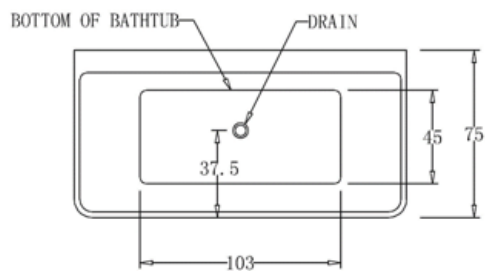

**Left Hand Corner Fit Bath**

CJ-BATH-17L : 1500mm  
CJ-BATH-18L : 1700mm

**CJ-BATH-9**

**CJ-BATH-13**

**CJ-BATH-14**

**CJ-BATH-15**

**CJ-BATH-10**

**CJ-BATH-11**

**CJ-BATH-12**

**CJ-BATH-16**

CJ-BATH-5

CJ-BATH-6

CJ-BATH-19

CJ-BATH-20

CJ-BATH-7

CJ-BATH-8