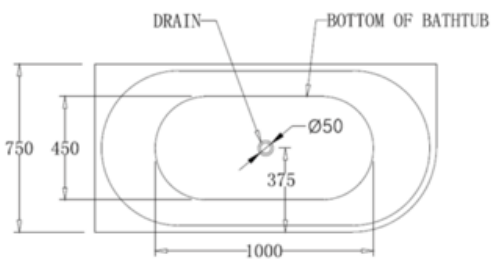

## CORNER FIT

**Right Hand Corner Fit Bath**

CJ-BATH-17R : 1500mm  
CJ-BATH-18R : 1700mm

**Square Multi Fit Bath**

**Free Standing | Back to Wall | Corner Fit**  
CJ-BATH-10 : 1500mm  
CJ-BATH-11 : 1600mm  
CJ-BATH-12 : 1700mm  
CJ-BATH-16 : 1400mm

**Left Hand Corner Fit Bath**

CJ-BATH-17L : 1500mm  
CJ-BATH-18L : 1700mm

**CJ-BATH-9**

**CJ-BATH-13**

**CJ-BATH-14**

**CJ-BATH-15**

**CJ-BATH-10**

**CJ-BATH-11**

**CJ-BATH-12**

**CJ-BATH-16**

CJ-BATH-5

CJ-BATH-6

CJ-BATH-19

CJ-BATH-20

CJ-BATH-7

CJ-BATH-8

CJ-BATH-17R

CJ-BATH-18R

CJ-BATH-10

CJ-BATH-11

CJ-BATH-12

CJ-BATH-16

CJ-BATH-17L

CJ-BATH-18L