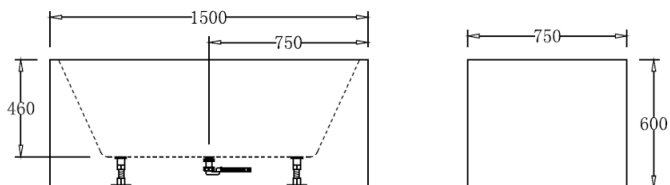

## CORNER FIT

**Right Hand Corner Fit Bath**

CJ-BATH-17R : 1500mm  
CJ-BATH-18R : 1700mm

**Square Multi Fit Bath**

**Free Standing | Back to Wall | Corner Fit**  
CJ-BATH-10 : 1500mm  
CJ-BATH-11 : 1600mm  
CJ-BATH-12 : 1700mm  
CJ-BATH-16 : 1400mm

**Left Hand Corner Fit Bath**

CJ-BATH-17L : 1500mm  
CJ-BATH-18L : 1700mm

**CJ-BATH-9**

**CJ-BATH-13**

**CJ-BATH-14**

**CJ-BATH-15**

**CJ-BATH-10**

**CJ-BATH-11**