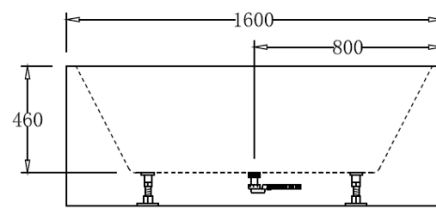

CJ-BATH-11