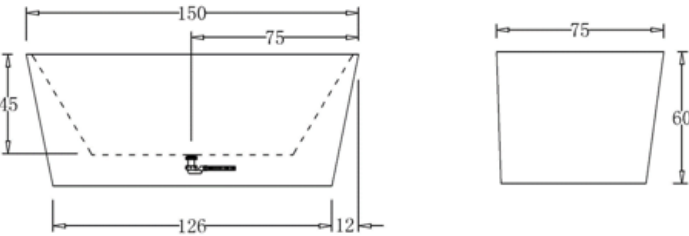

## CORNER FIT

**Right Hand Corner Fit Bath**

CJ-BATH-17R : 1500mm  
CJ-BATH-18R : 1700mm

**Square Multi Fit Bath**

**Free Standing | Back to Wall | Corner Fit**  
CJ-BATH-10 : 1500mm  
CJ-BATH-11 : 1600mm  
CJ-BATH-12 : 1700mm  
CJ-BATH-16 : 1400mm

**Left Hand Corner Fit Bath**

CJ-BATH-17L : 1500mm  
CJ-BATH-18L : 1700mm

**CJ-BATH-9**

**CJ-BATH-13**

**CJ-BATH-14**

**CJ-BATH-15**

**CJ-BATH-10**

**CJ-BATH-11**

**CJ-BATH-12**

**CJ-BATH-16**

CJ-BATH-5

CJ-BATH-6

CJ-BATH-19

CJ-BATH-20

CJ-BATH-7

CJ-BATH-8