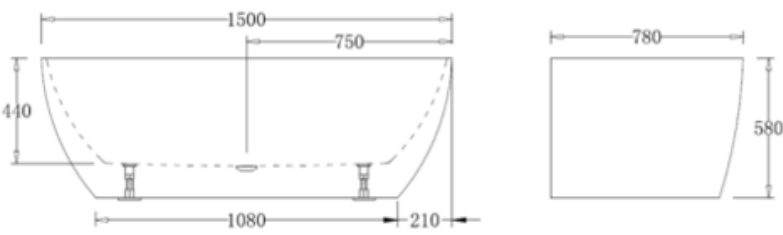

## CORNER FIT

**Right Hand Corner Fit Bath**

CJ-BATH-17R : 1500mm  
CJ-BATH-18R : 1700mm

**Square Multi Fit Bath**

**Free Standing | Back to Wall | Corner Fit**  
CJ-BATH-10 : 1500mm  
CJ-BATH-11 : 1600mm  
CJ-BATH-12 : 1700mm  
CJ-BATH-16 : 1400mm

**Left Hand Corner Fit Bath**

CJ-BATH-17L : 1500mm  
CJ-BATH-18L : 1700mm

**CJ-BATH-9**

**CJ-BATH-13**

**CJ-BATH-14**

**CJ-BATH-15**

**CJ-BATH-10**

**CJ-BATH-11**

**CJ-BATH-12**

**CJ-BATH-16**

CJ-BATH-5

CJ-BATH-6

CJ-BATH-19

CJ-BATH-20

CJ-BATH-7

CJ-BATH-8