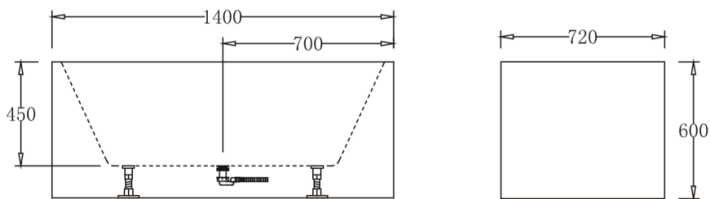

CJ-BATH-16