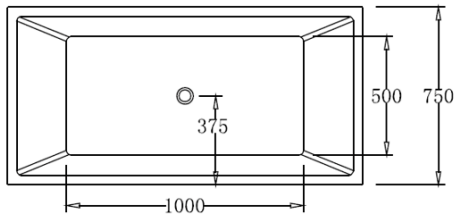

CJ-BATH-10