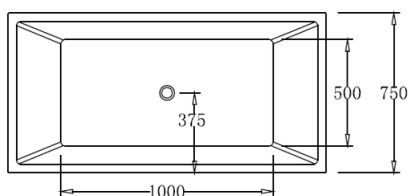

## CORNER FIT

**Right Hand Corner Fit Bath**

CJ-BATH-17R : 1500mm  
CJ-BATH-18R : 1700mm

**Square Multi Fit Bath**

**Free Standing | Back to Wall | Corner Fit**  
CJ-BATH-10 : 1500mm  
CJ-BATH-11 : 1600mm  
CJ-BATH-12 : 1700mm  
CJ-BATH-16 : 1400mm

**Left Hand Corner Fit Bath**

CJ-BATH-17L : 1500mm  
CJ-BATH-18L : 1700mm

**CJ-BATH-9**

**CJ-BATH-13**

**CJ-BATH-14**

**CJ-BATH-15**

**CJ-BATH-10**

**CJ-BATH-11**