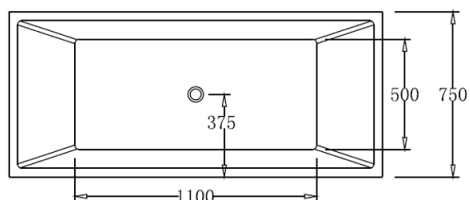

## CORNER FIT

**Right Hand Corner Fit Bath**

CJ-BATH-17R : 1500mm  
CJ-BATH-18R : 1700mm

**Square Multi Fit Bath**

**Free Standing | Back to Wall | Corner Fit**  
CJ-BATH-10 : 1500mm  
CJ-BATH-11 : 1600mm  
CJ-BATH-12 : 1700mm  
CJ-BATH-16 : 1400mm

**Left Hand Corner Fit Bath**

CJ-BATH-17L : 1500mm  
CJ-BATH-18L : 1700mm

**CJ-BATH-9**

**CJ-BATH-13**

**CJ-BATH-14**

**CJ-BATH-15**

**CJ-BATH-10**

**CJ-BATH-11**