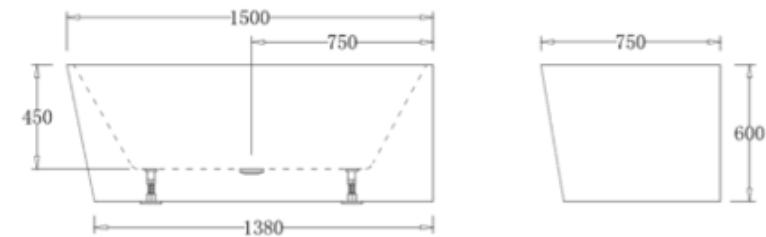

## CORNER FIT

**Right Hand Corner Fit Bath**

CJ-BATH-17R : 1500mm  
CJ-BATH-18R : 1700mm

**Square Multi Fit Bath**

**Free Standing | Back to Wall | Corner Fit**  
CJ-BATH-10 : 1500mm  
CJ-BATH-11 : 1600mm  
CJ-BATH-12 : 1700mm  
CJ-BATH-16 : 1400mm

**Left Hand Corner Fit Bath**

CJ-BATH-17L : 1500mm  
CJ-BATH-18L : 1700mm

**CJ-BATH-9**

**CJ-BATH-13**

**CJ-BATH-14**

**CJ-BATH-15**

**CJ-BATH-10**

**CJ-BATH-11**

**CJ-BATH-12**

**CJ-BATH-16**

CJ-BATH-5

CJ-BATH-6

CJ-BATH-19

CJ-BATH-20

CJ-BATH-7

CJ-BATH-8