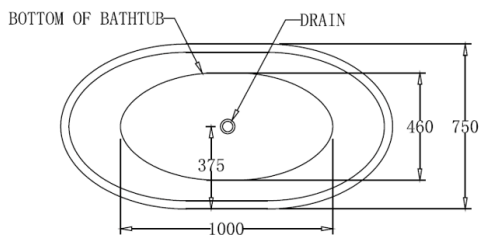

## BACK TO WALL

**Round Back to Wall Bath**

CJ-BATH-5 : 1700mm  
CJ-BATH-6 : 1500mm

**Egg Shape Back to Wall Bath**

CJ-BATH-19 : 1500mm  
CJ-BATH-20 : 1700mm

**Square Back to Wall Bath**

CJ-BATH-7 : 1500mm  
CJ-BATH-8 : 1700mm

## CORNER FIT

**Right Hand Corner Fit Bath**

CJ-BATH-17R : 1500mm  
CJ-BATH-18R : 1700mm

**Square Multi Fit Bath**

**Free Standing | Back to Wall | Corner Fit**  
CJ-BATH-10 : 1500mm  
CJ-BATH-11 : 1600mm  
CJ-BATH-12 : 1700mm  
CJ-BATH-16 : 1400mm

**Left Hand Corner Fit Bath**

CJ-BATH-17L : 1500mm  
CJ-BATH-18L : 1700mm

**CJ-BATH-9**

**CJ-BATH-13**

**CJ-BATH-14**

**CJ-BATH-15**

**CJ-BATH-10**

**CJ-BATH-11**