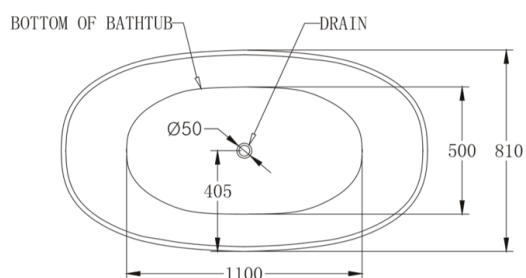

## CORNER FIT

**Right Hand Corner Fit Bath**

CJ-BATH-17R : 1500mm  
CJ-BATH-18R : 1700mm

**Square Multi Fit Bath**

**Free Standing | Back to Wall | Corner Fit**  
CJ-BATH-10 : 1500mm  
CJ-BATH-11 : 1600mm  
CJ-BATH-12 : 1700mm  
CJ-BATH-16 : 1400mm

**Left Hand Corner Fit Bath**

CJ-BATH-17L : 1500mm  
CJ-BATH-18L : 1700mm

**CJ-BATH-9**

**CJ-BATH-13**

**CJ-BATH-14**

**CJ-BATH-15**

**CJ-BATH-10**

**CJ-BATH-11**

**CJ-BATH-12**

**CJ-BATH-16**

CJ-BATH-5

CJ-BATH-6

CJ-BATH-19

CJ-BATH-20

CJ-BATH-7

CJ-BATH-8