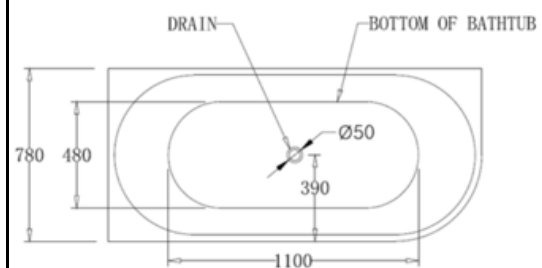

**Left Hand Corner Fit Bath**

CJ-BATH-17L : 1500mm  
CJ-BATH-18L : 1700mm

**CJ-BATH-9**

**CJ-BATH-13**

**CJ-BATH-14**

**CJ-BATH-15**

**CJ-BATH-10**

**CJ-BATH-11**

**CJ-BATH-12**

**CJ-BATH-16**

CJ-BATH-5

CJ-BATH-6

CJ-BATH-19

CJ-BATH-20

CJ-BATH-7

CJ-BATH-8

CJ-BATH-17R

CJ-BATH-18R

CJ-BATH-10

CJ-BATH-11

CJ-BATH-12

CJ-BATH-16

CJ-BATH-17L

CJ-BATH-18L