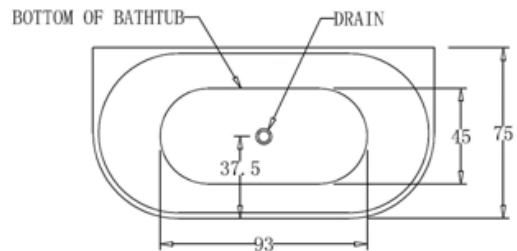

## BACK TO WALL

**Round Back to Wall Bath**

CJ-BATH-5 : 1700mm  
CJ-BATH-6 : 1500mm

**Egg Shape Back to Wall Bath**

CJ-BATH-19 : 1500mm  
CJ-BATH-20 : 1700mm

**Square Back to Wall Bath**

CJ-BATH-7 : 1500mm  
CJ-BATH-8 : 1700mm

## CORNER FIT

**Right Hand Corner Fit Bath**

CJ-BATH-17R : 1500mm  
CJ-BATH-18R : 1700mm

**Square Multi Fit Bath**

**Free Standing | Back to Wall | Corner Fit**  
CJ-BATH-10 : 1500mm  
CJ-BATH-11 : 1600mm  
CJ-BATH-12 : 1700mm  
CJ-BATH-16 : 1400mm

**Left Hand Corner Fit Bath**

CJ-BATH-17L : 1500mm  
CJ-BATH-18L : 1700mm

**CJ-BATH-9**

**CJ-BATH-13**

**CJ-BATH-14**

**CJ-BATH-15**

**CJ-BATH-10**

**CJ-BATH-11**

**CJ-BATH-12**

**CJ-BATH-16**

CJ-BATH-5

CJ-BATH-6

CJ-BATH-19

CJ-BATH-20

CJ-BATH-7

CJ-BATH-8