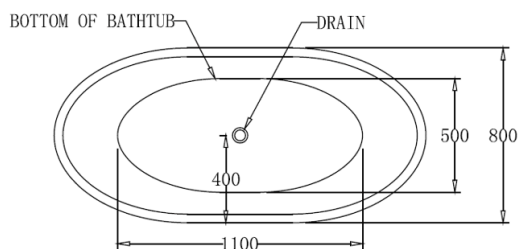

## BACK TO WALL

**Round Back to Wall Bath**

CJ-BATH-5 : 1700mm  
CJ-BATH-6 : 1500mm

**Egg Shape Back to Wall Bath**

CJ-BATH-19 : 1500mm  
CJ-BATH-20 : 1700mm

**Square Back to Wall Bath**

CJ-BATH-7 : 1500mm  
CJ-BATH-8 : 1700mm

## CORNER FIT

**Right Hand Corner Fit Bath**

CJ-BATH-17R : 1500mm  
CJ-BATH-18R : 1700mm

**Square Multi Fit Bath**

**Free Standing | Back to Wall | Corner Fit**  
CJ-BATH-10 : 1500mm  
CJ-BATH-11 : 1600mm  
CJ-BATH-12 : 1700mm  
CJ-BATH-16 : 1400mm

**Left Hand Corner Fit Bath**

CJ-BATH-17L : 1500mm  
CJ-BATH-18L : 1700mm

**CJ-BATH-9**

**CJ-BATH-13**

**CJ-BATH-14**

**CJ-BATH-15**

**CJ-BATH-10**

**CJ-BATH-11**