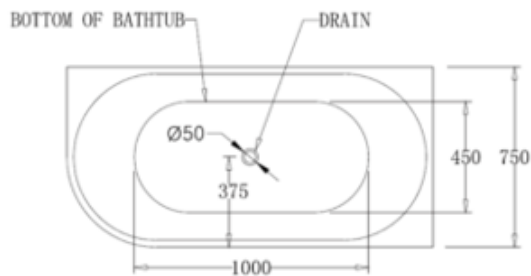

## CORNER FIT

**Right Hand Corner Fit Bath**

CJ-BATH-17R : 1500mm  
CJ-BATH-18R : 1700mm

**Square Multi Fit Bath**

**Free Standing | Back to Wall | Corner Fit**  
CJ-BATH-10 : 1500mm  
CJ-BATH-11 : 1600mm  
CJ-BATH-12 : 1700mm  
CJ-BATH-16 : 1400mm

**Left Hand Corner Fit Bath**

CJ-BATH-17L : 1500mm  
CJ-BATH-18L : 1700mm

**CJ-BATH-9**

**CJ-BATH-13**

**CJ-BATH-14**

**CJ-BATH-15**

**CJ-BATH-10**

**CJ-BATH-11**

**CJ-BATH-12**

**CJ-BATH-16**

CJ-BATH-5

CJ-BATH-6

CJ-BATH-19

CJ-BATH-20

CJ-BATH-7

CJ-BATH-8