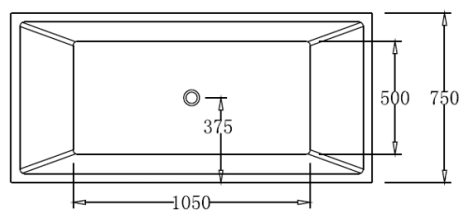

## CORNER FIT

**Right Hand Corner Fit Bath**

CJ-BATH-17R : 1500mm  
CJ-BATH-18R : 1700mm

**Square Multi Fit Bath**

**Free Standing | Back to Wall | Corner Fit**  
CJ-BATH-10 : 1500mm  
CJ-BATH-11 : 1600mm  
CJ-BATH-12 : 1700mm  
CJ-BATH-16 : 1400mm

**Left Hand Corner Fit Bath**

CJ-BATH-17L : 1500mm  
CJ-BATH-18L : 1700mm

**CJ-BATH-9**

**CJ-BATH-13**

**CJ-BATH-14**

**CJ-BATH-15**

**CJ-BATH-10**

**CJ-BATH-11**