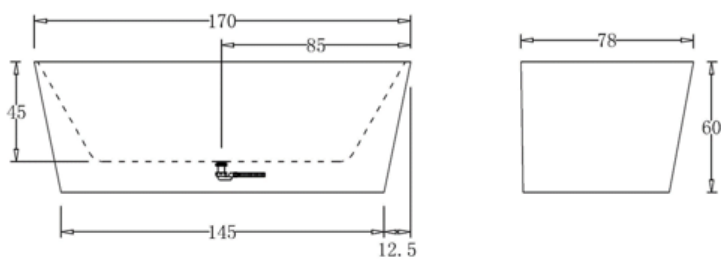

CJ-BATH-5

CJ-BATH-6

CJ-BATH-7