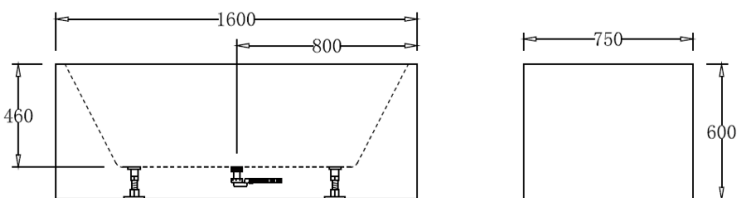

## CORNER FIT

**Right Hand Corner Fit Bath**

CJ-BATH-17R : 1500mm  
CJ-BATH-18R : 1700mm

**Square Multi Fit Bath**

**Free Standing | Back to Wall | Corner Fit**  
CJ-BATH-10 : 1500mm  
CJ-BATH-11 : 1600mm  
CJ-BATH-12 : 1700mm  
CJ-BATH-16 : 1400mm

**Left Hand Corner Fit Bath**

CJ-BATH-17L : 1500mm  
CJ-BATH-18L : 1700mm

**CJ-BATH-9**

**CJ-BATH-13**

**CJ-BATH-14**

**CJ-BATH-15**

**CJ-BATH-10**

**CJ-BATH-11**