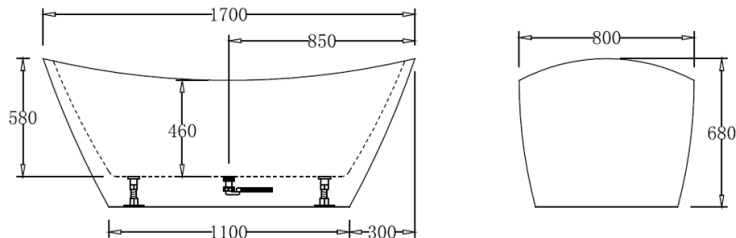

## BACK TO WALL

**Round Back to Wall Bath**

CJ-BATH-5 : 1700mm  
CJ-BATH-6 : 1500mm

**Egg Shape Back to Wall Bath**

CJ-BATH-19 : 1500mm  
CJ-BATH-20 : 1700mm

**Square Back to Wall Bath**

CJ-BATH-7 : 1500mm  
CJ-BATH-8 : 1700mm

## CORNER FIT

**Right Hand Corner Fit Bath**

CJ-BATH-17R : 1500mm  
CJ-BATH-18R : 1700mm

**Square Multi Fit Bath**

**Free Standing | Back to Wall | Corner Fit**  
CJ-BATH-10 : 1500mm  
CJ-BATH-11 : 1600mm  
CJ-BATH-12 : 1700mm  
CJ-BATH-16 : 1400mm

**Left Hand Corner Fit Bath**

CJ-BATH-17L : 1500mm  
CJ-BATH-18L : 1700mm

**CJ-BATH-9**

**CJ-BATH-13**

**CJ-BATH-14**

**CJ-BATH-15**

**CJ-BATH-10**

**CJ-BATH-11**