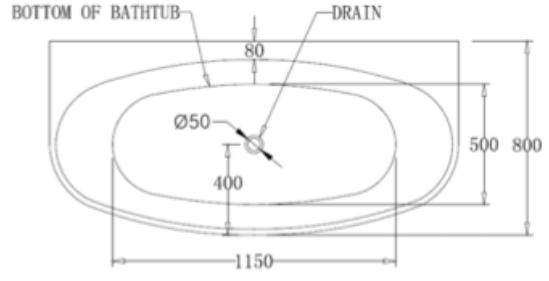

**Left Hand Corner Fit Bath**

CJ-BATH-17L : 1500mm  
CJ-BATH-18L : 1700mm

**CJ-BATH-9**

**CJ-BATH-13**

**CJ-BATH-14**

**CJ-BATH-15**

**CJ-BATH-10**

**CJ-BATH-11**

**CJ-BATH-12**

**CJ-BATH-16**

CJ-BATH-5

CJ-BATH-6

CJ-BATH-19

CJ-BATH-20

CJ-BATH-7

CJ-BATH-8