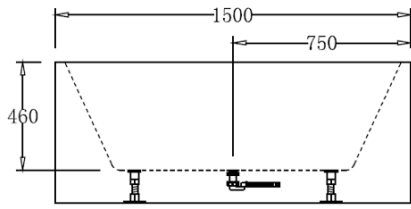

CJ-BATH-10