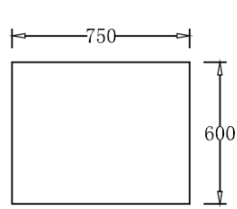

CJ-BATH-10