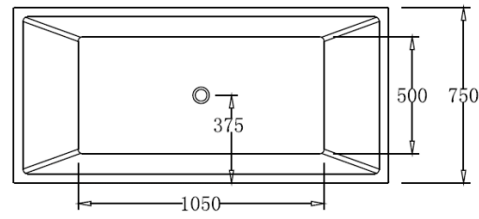

CJ-BATH-11