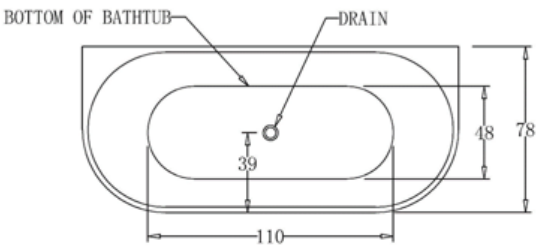

## BACK TO WALL

**Round Back to Wall Bath**

CJ-BATH-5 : 1700mm  
CJ-BATH-6 : 1500mm

**Egg Shape Back to Wall Bath**

CJ-BATH-19 : 1500mm  
CJ-BATH-20 : 1700mm

**Square Back to Wall Bath**

CJ-BATH-7 : 1500mm  
CJ-BATH-8 : 1700mm

## CORNER FIT

**Right Hand Corner Fit Bath**

CJ-BATH-17R : 1500mm  
CJ-BATH-18R : 1700mm

**Square Multi Fit Bath**

**Free Standing | Back to Wall | Corner Fit**  
CJ-BATH-10 : 1500mm  
CJ-BATH-11 : 1600mm  
CJ-BATH-12 : 1700mm  
CJ-BATH-16 : 1400mm

**Left Hand Corner Fit Bath**

CJ-BATH-17L : 1500mm  
CJ-BATH-18L : 1700mm

**CJ-BATH-9**

**CJ-BATH-13**

**CJ-BATH-14**

**CJ-BATH-15**

**CJ-BATH-10**

**CJ-BATH-11**

**CJ-BATH-12**

**CJ-BATH-16**

CJ-BATH-5

CJ-BATH-6

CJ-BATH-19

CJ-BATH-20

CJ-BATH-7

CJ-BATH-8