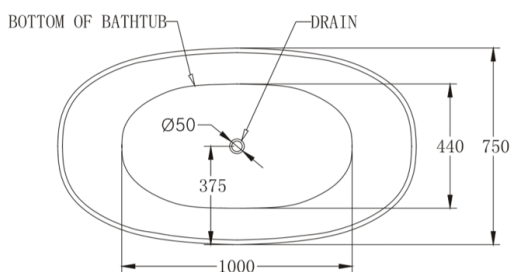

## CORNER FIT

**Right Hand Corner Fit Bath**

CJ-BATH-17R : 1500mm  
CJ-BATH-18R : 1700mm

**Square Multi Fit Bath**

**Free Standing | Back to Wall | Corner Fit**  
CJ-BATH-10 : 1500mm  
CJ-BATH-11 : 1600mm  
CJ-BATH-12 : 1700mm  
CJ-BATH-16 : 1400mm

**Left Hand Corner Fit Bath**

CJ-BATH-17L : 1500mm  
CJ-BATH-18L : 1700mm

**CJ-BATH-9**

**CJ-BATH-13**

**CJ-BATH-14**

**CJ-BATH-15**

**CJ-BATH-10**

**CJ-BATH-11**

**CJ-BATH-12**

**CJ-BATH-16**

CJ-BATH-5

CJ-BATH-6

CJ-BATH-19

CJ-BATH-20

CJ-BATH-7

CJ-BATH-8