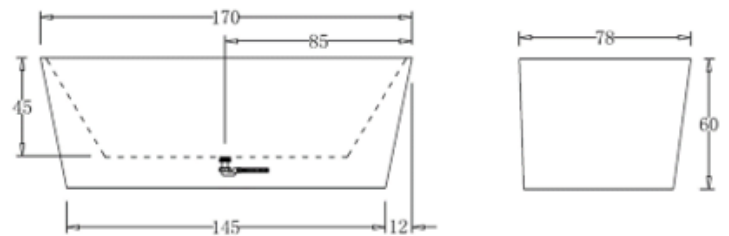

## CORNER FIT

**Right Hand Corner Fit Bath**

CJ-BATH-17R : 1500mm  
CJ-BATH-18R : 1700mm

**Square Multi Fit Bath**

**Free Standing | Back to Wall | Corner Fit**  
CJ-BATH-10 : 1500mm  
CJ-BATH-11 : 1600mm  
CJ-BATH-12 : 1700mm  
CJ-BATH-16 : 1400mm

**Left Hand Corner Fit Bath**

CJ-BATH-17L : 1500mm  
CJ-BATH-18L : 1700mm

**CJ-BATH-9**

**CJ-BATH-13**

**CJ-BATH-14**

**CJ-BATH-15**

**CJ-BATH-10**

**CJ-BATH-11**

**CJ-BATH-12**

**CJ-BATH-16**

CJ-BATH-5

CJ-BATH-6

CJ-BATH-19

CJ-BATH-20

CJ-BATH-7

CJ-BATH-8