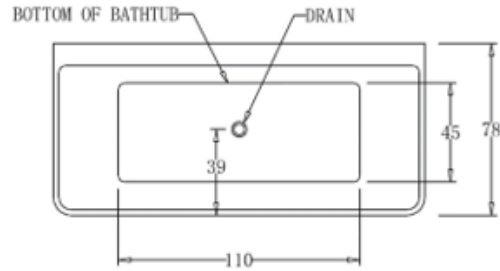

**Left Hand Corner Fit Bath**

CJ-BATH-17L : 1500mm  
CJ-BATH-18L : 1700mm

**CJ-BATH-9**

**CJ-BATH-13**

**CJ-BATH-14**

**CJ-BATH-15**

**CJ-BATH-10**

**CJ-BATH-11**

**CJ-BATH-12**

**CJ-BATH-16**

CJ-BATH-5

CJ-BATH-6

CJ-BATH-19

CJ-BATH-20

CJ-BATH-7

CJ-BATH-8