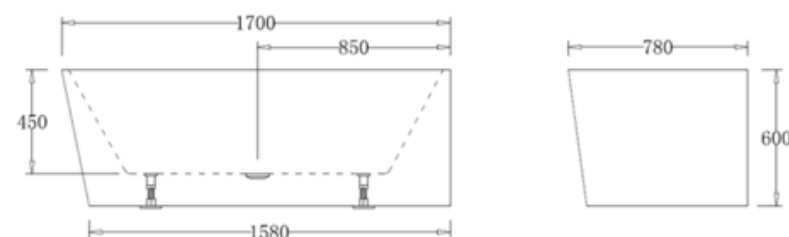

CJ-BATH-18R