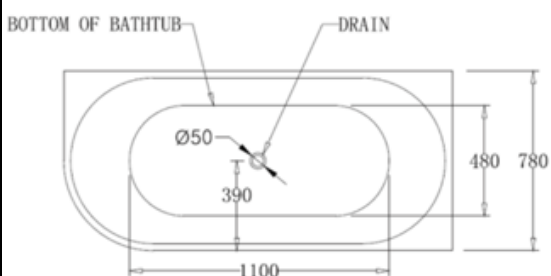

CJ-BATH-17R

CJ-BATH-18R