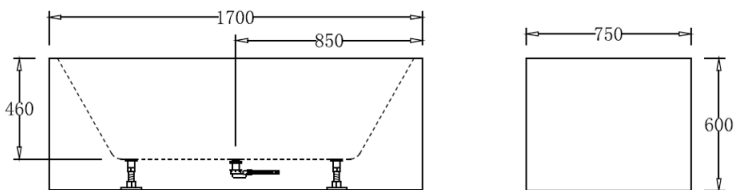

## CORNER FIT

**Right Hand Corner Fit Bath**

CJ-BATH-17R : 1500mm  
CJ-BATH-18R : 1700mm

**Square Multi Fit Bath**

**Free Standing | Back to Wall | Corner Fit**  
CJ-BATH-10 : 1500mm  
CJ-BATH-11 : 1600mm  
CJ-BATH-12 : 1700mm  
CJ-BATH-16 : 1400mm

**Left Hand Corner Fit Bath**

CJ-BATH-17L : 1500mm  
CJ-BATH-18L : 1700mm

**CJ-BATH-9**

**CJ-BATH-13**

**CJ-BATH-14**

**CJ-BATH-15**

**CJ-BATH-10**

**CJ-BATH-11**