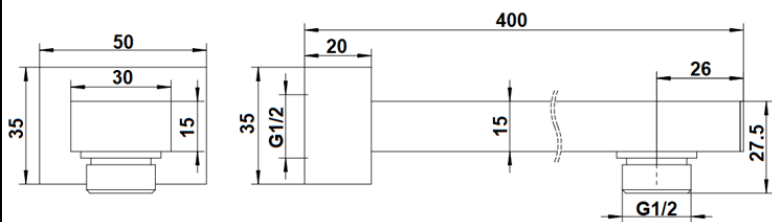

CJ-CLAS-4B

CJ-LUX-30

CJ-LUX-30B

SHOWER RAILS

ROUND & SQUARE

CJ-MIMI-1
WELS 4* RATED
7.5L/Minute
S13843

CJ-MIMI-1B
WELS 4* RATED
7.5L/Minute
S13843(V)

CJ-PAR-21
WELS 3* RATED
9L/Minute
S15202