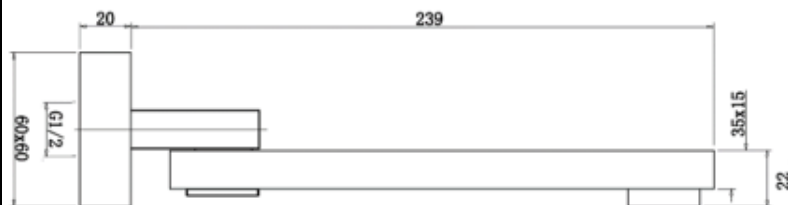

CJ-LUX-26B