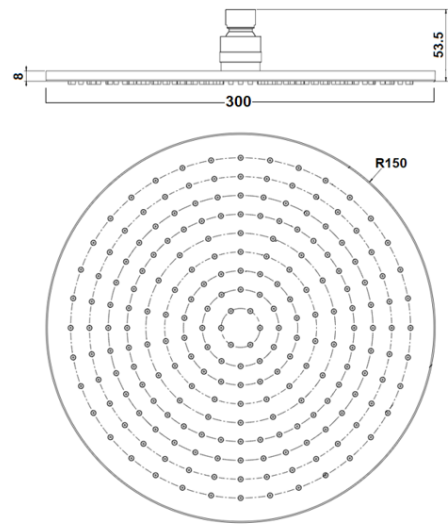

CJ-RB-300B
MATTE BLACK
WELS 3* RATED
9L/Minute
S12358(V)

BRASS SHOWER HEAD

ROUND SPECS

CJ-RB-200

CJ-RB-250

CJ-RB-250B

CJ-RB-300

CJ-RB-300B

BRASS SHOWER HEAD

SQUARE

CJ-SQB-200
WELS 3* RATED
9L/Minute
S12356

CJ-SQB-250
WELS 3* RATED
9L/Minute
S12357

CJ-SQB-250B
MATTE BLACK
WELS 3* RATED
9L/Minute
S12357(V)

CJ-SQB-300
WELS 3* RATED
9L/Minute
S12358