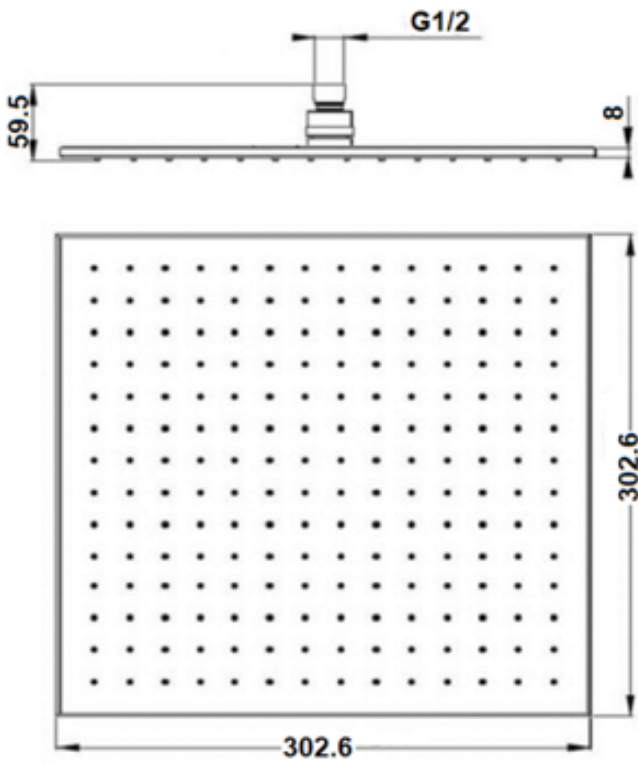

CJ-SQB-300