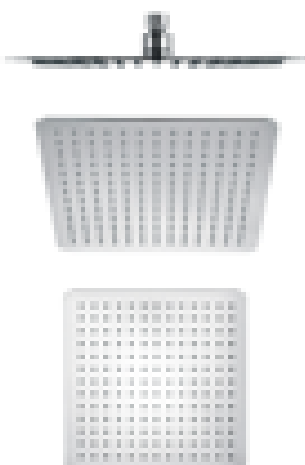

CJ-RB-300B
MATTE BLACK
WELS 3* RATED
9L/Minute
S12358(V)

BRASS SHOWER HEAD

ROUND SPECS

CJ-RB-200

CJ-RB-250

CJ-RB-250B

CJ-RB-300

CJ-RB-300B

CJ-SQB-300B
MATTE BLACK
WELS 3* RATED
9L/Minute
S12358(V)

BRASS SHOWER HEAD

SQUARE SPECS

CJ-SQB-200

CJ-SQB-250

CJ-SQB-250B

CJ-SQB-300

CJ-SQB-300B

STAINLESS STEEL SHOWER HEAD

ROUND & SQUARE WITH SPECS

CJ-RSLIM-200
WELS 3* RATED
9L/Minute
S12376

CJ-RSLIM-300
WELS 3* RATED
9L/Minute
S12372

CJ-SSLIM-200
MATTE BLACK
WELS 3* RATED
9L/Minute
S12377

CJ-SSLIM-300
WELS 3* RATED
9L/Minute
S12373