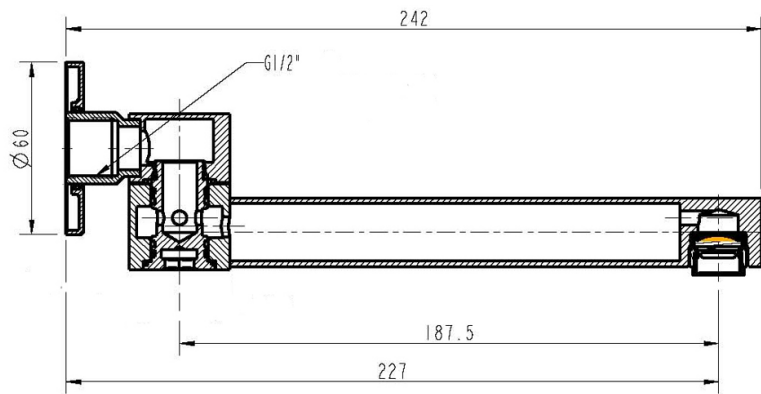

BATH SPOUTS

ROUND & SQUARE SPECS

CJ-LUX-26

CJ-PAR-19

CJ-ALL-16B

CJ-LUX-26B