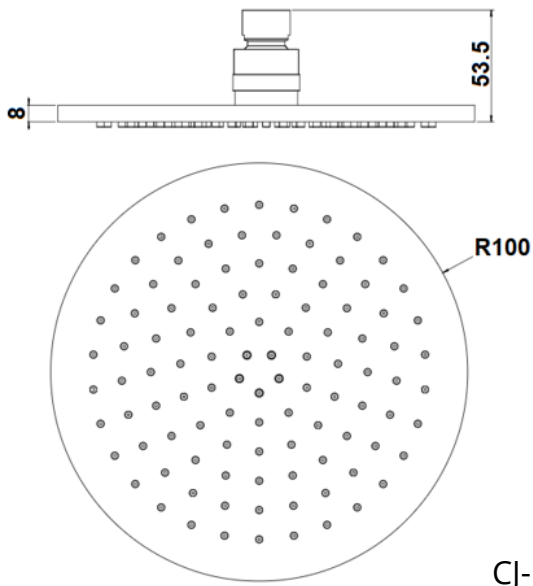

SHOWER CATALOGUE

BRASS SHOWER HEAD

ROUND

CJ-RB-200
WELS 3* RATED
9L/Minute
S12356

CJ-RB-250
WELS 3* RATED
9L/Minute
S12357

CJ-RB-250B
MATTE BLACK
WELS 3* RATED
9L/Minute
S12357(V)

CJ-RB-300
WELS 3* RATED
9L/Minute
S12358

CJ-RB-300B
MATTE BLACK
WELS 3* RATED
9L/Minute
S12358(V)

BRASS SHOWER HEAD

ROUND SPECS

CJ-RB-200

CJ-RB-250

CJ-RB-250B

CJ-RB-300

CJ-RB-300B

BRASS SHOWER HEAD

SQUARE

CJ-SQB-200
WELS 3* RATED
9L/Minute
S12356

CJ-SQB-250
WELS 3* RATED
9L/Minute
S12357

CJ-SQB-250B
MATTE BLACK
WELS 3* RATED
9L/Minute
S12357(V)

CJ-SQB-300
WELS 3* RATED
9L/Minute
S12358

CJ-SQB-300B
MATTE BLACK
WELS 3* RATED
9L/Minute
S12358(V)

BRASS SHOWER HEAD

SQUARE SPECS

CJ-SQB-200

CJ-SQB-250

CJ-SQB-250B

CJ-SQB-300

CJ-SQB-300B