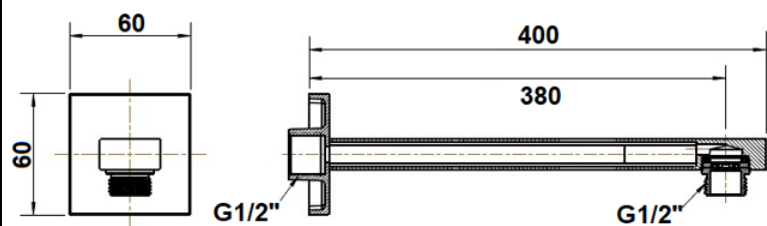

SHOWER ARMS

ROUND & SQUARE WALL ARMS WITH SPECS

CJ-CLAS-4

CJ-CLAS-4B

CJ-LUX-30