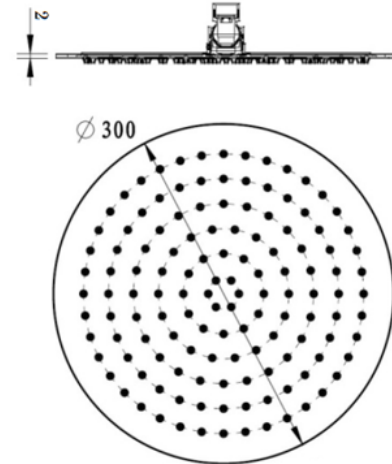

STAINLESS STEEL SHOWER HEAD

ROUND & SQUARE WITH SPECS

CJ-RSLIM-200
WELS 3* RATED
9L/Minute
S12376

CJ-RSLIM-300
WELS 3* RATED
9L/Minute
S12372

CJ-SSLIM-200
MATTE BLACK
WELS 3* RATED
9L/Minute
S12377

CJ-SSLIM-300
WELS 3* RATED
9L/Minute
S12373