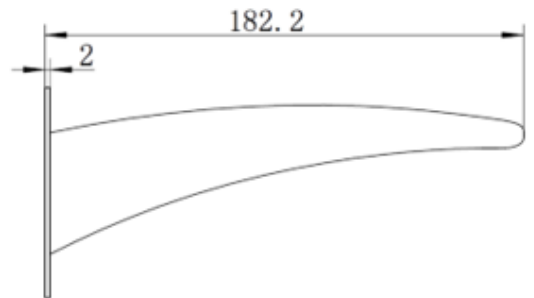

BATH SPOUTS

ROUND & SQUARE WITH SPECS

CJ-GEN-01

CJ-OCE-01

CJ-NIAG-01

CJ-OCE-01B

BATH SPOUTS

ROUND & SQUARE

CJ-HAR-14

CJ-LUX-26

CJ-PAR-19

CJ-ALL-16B

CJ-LUX-26B

BATH SPOUTS

ROUND & SQUARE SPECS

CJ-HAR-14