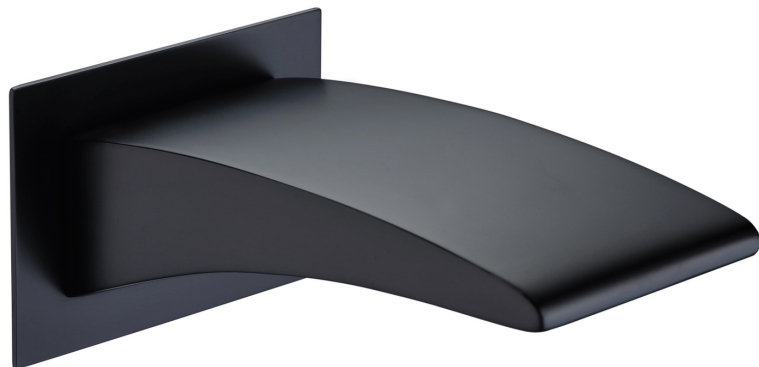

BATH SPOUTS

ROUND & SQUARE WITH SPECS

CJ-GEN-01

CJ-OCE-01

CJ-NIAG-01

CJ-OCE-01B

BATH SPOUTS

ROUND & SQUARE