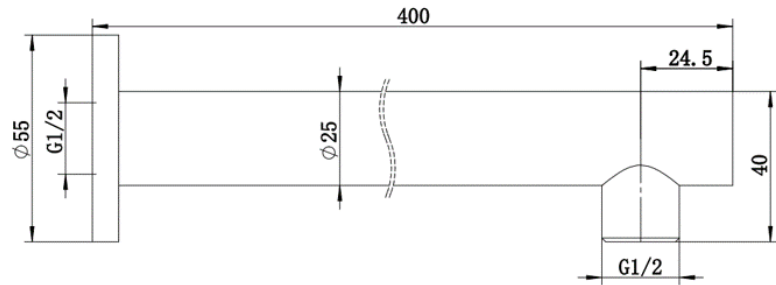

CJ-CLAS-4B

CJ-LUX-30

CJ-LUX-30B

SHOWER RAILS

ROUND & SQUARE

CJ-MIMI-1
WELS 4* RATED
7.5L/Minute
S13843

CJ-MIMI-1B
WELS 4* RATED
7.5L/Minute
S13843(V)

CJ-PAR-21
WELS 3* RATED
9L/Minute
S15202