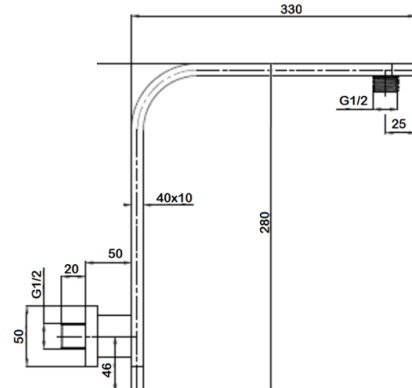

SHOWER ARMS

ROUND & SQUARE HIGH RISE ARMS WITH SPECS

CJ-HAR-17

CJ-ALL-15