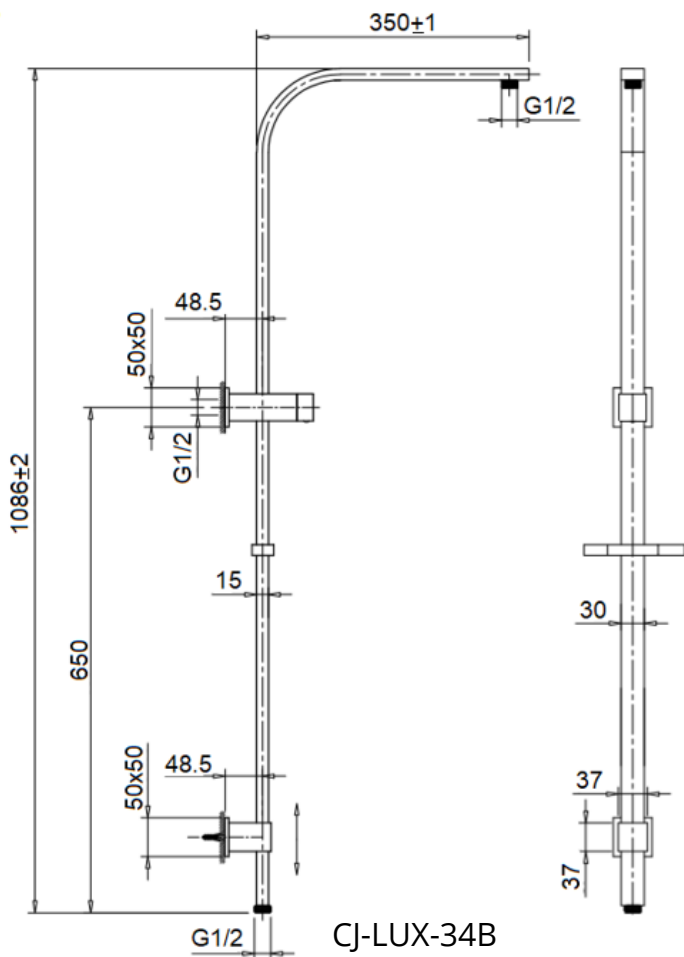

CJ-LUX-33
WELS 4* RATED
7.5L/Minute
S13043

CJ-HAR-15
WELS 4* RATED
7.5L/Minute
S13977

CJ-LUX-36
WELS 4* RATED
7.5L/Minute
S13045

CJ-CLAS-11
WELS 4* RATED
7.5L/Minute
S13402

SHOWER RAILS

ROUND & SQUARE SPECS

CJ-CLASG-1B
WELS 3* RATED
9L/Minute
S15197(V)

CJ-LUXG-2
WELS 3* RATED
9L/Minute
S15187

CJ-LUXG-2B
WELS 3* RATED
9L/Minute
S15187(V)

MULTI FUNCTION SHOWERS

ROUND & SQUARE SPECS

MULTI FUNCTION SHOWERS

ROUND & SQUARE SPECS

BATH SPOUTS

ROUND & SQUARE WITH SPECS

CJ-GEN-01

CJ-OCE-01

CJ-NIAG-01

CJ-OCE-01B

BATH SPOUTS

ROUND & SQUARE