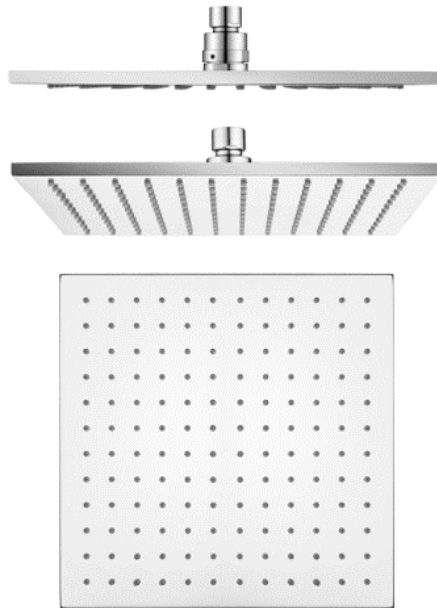

SHOWER CATALOGUE

BRASS SHOWER HEAD

ROUND

CJ-RB-200
WELS 3* RATED
9L/Minute
S12356

CJ-RB-250
WELS 3* RATED
9L/Minute
S12357

CJ-RB-250B
MATTE BLACK
WELS 3* RATED
9L/Minute
S12357(V)

CJ-RB-300
WELS 3* RATED
9L/Minute
S12358

CJ-RB-300B
MATTE BLACK
WELS 3* RATED
9L/Minute
S12358(V)

BRASS SHOWER HEAD

ROUND SPECS

CJ-RB-200

CJ-RB-250

CJ-RB-250B

CJ-RB-300

CJ-RB-300B

BRASS SHOWER HEAD

SQUARE

CJ-SQB-200
WELS 3* RATED
9L/Minute
S12356

CJ-SQB-250
WELS 3* RATED
9L/Minute
S12357

CJ-SQB-250B
MATTE BLACK
WELS 3* RATED
9L/Minute
S12357(V)

CJ-SQB-300
WELS 3* RATED
9L/Minute
S12358

CJ-SQB-300B
MATTE BLACK
WELS 3* RATED
9L/Minute
S12358(V)

BRASS SHOWER HEAD

SQUARE SPECS

CJ-SQB-200

CJ-SQB-250

CJ-SQB-250B

CJ-SQB-300

CJ-SQB-300B