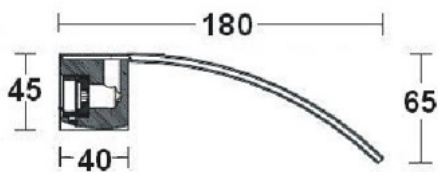

BATH SPOUTS

ROUND & SQUARE WITH SPECS

CJ-GEN-01

CJ-OCE-01

CJ-NIAG-01

CJ-OCE-01B

BATH SPOUTS

ROUND & SQUARE