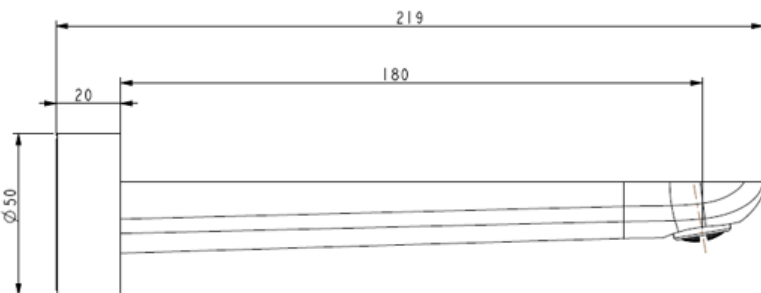

CJ-ALL-16B