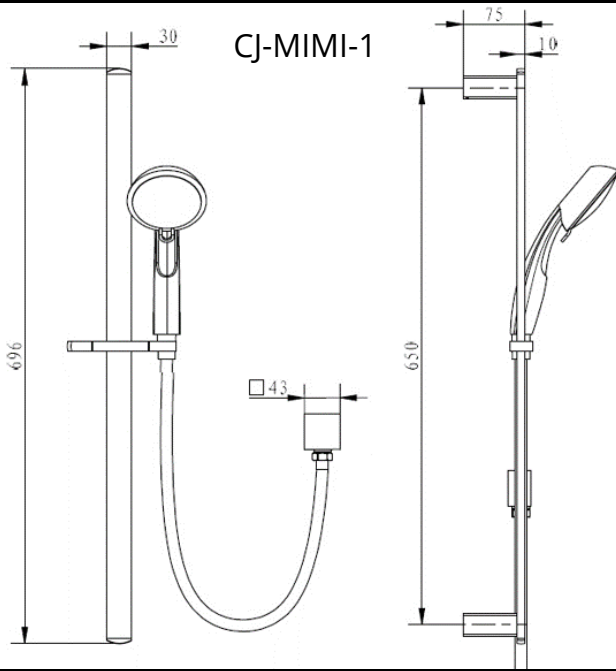

CJ-CLAS-4B

CJ-LUX-30

CJ-LUX-30B

SHOWER RAILS

ROUND & SQUARE

CJ-MIMI-1
WELS 4* RATED
7.5L/Minute
S13843

CJ-MIMI-1B
WELS 4* RATED
7.5L/Minute
S13843(V)

CJ-PAR-21
WELS 3* RATED
9L/Minute
S15202

CJ-LUX-33
WELS 4* RATED
7.5L/Minute
S13043

CJ-HAR-15
WELS 4* RATED
7.5L/Minute
S13977

CJ-LUX-36
WELS 4* RATED
7.5L/Minute
S13045

CJ-CLAS-11
WELS 4* RATED
7.5L/Minute
S13402

SHOWER RAILS

ROUND & SQUARE SPECS