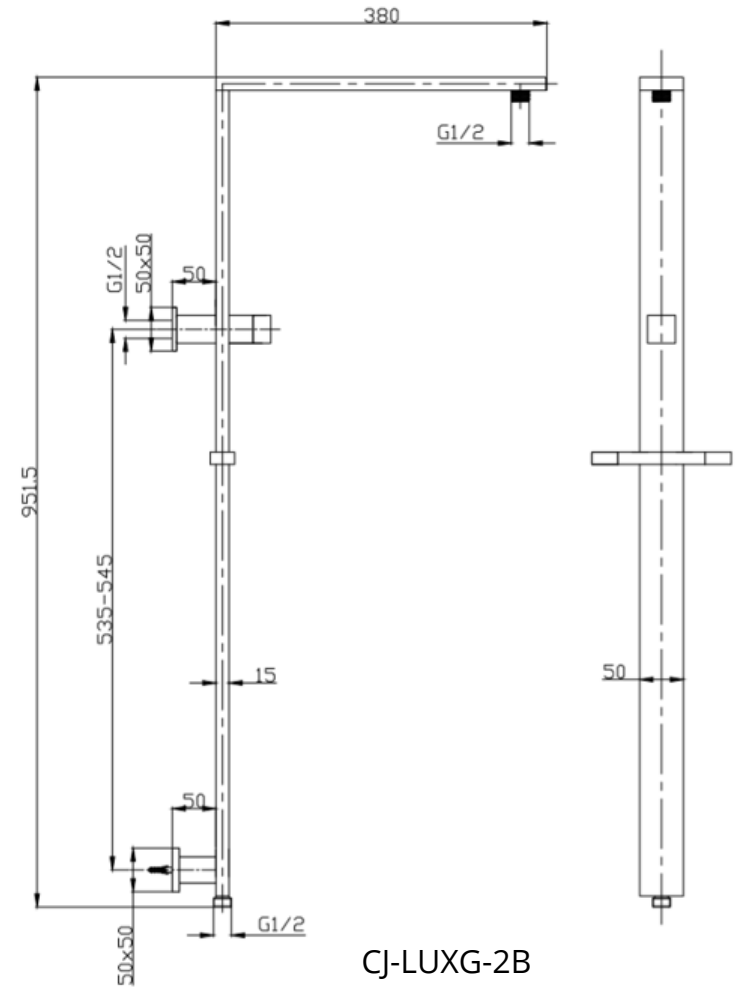

CJ-CLASG-1B
WELS 3* RATED
9L/Minute
S15197(V)

CJ-LUXG-2
WELS 3* RATED
9L/Minute
S15187

CJ-LUXG-2B
WELS 3* RATED
9L/Minute
S15187(V)

MULTI FUNCTION SHOWERS

ROUND & SQUARE SPECS

MULTI FUNCTION SHOWERS

ROUND & SQUARE SPECS