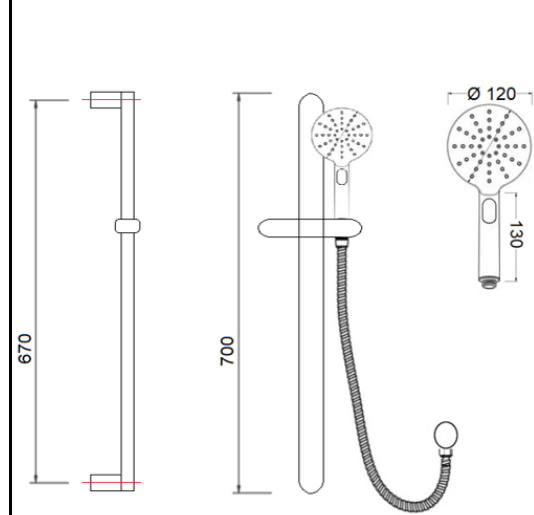

CJ-LUX-33
WELS 4* RATED
7.5L/Minute
S13043

CJ-HAR-15
WELS 4* RATED
7.5L/Minute
S13977

CJ-LUX-36
WELS 4* RATED
7.5L/Minute
S13045

CJ-CLAS-11
WELS 4* RATED
7.5L/Minute
S13402

SHOWER RAILS

ROUND & SQUARE SPECS

CJ-MIMI-1

CJ-MIMI-1B

CJ-PAR-21

CJ-LUX-33

CJ-HAR-15

CJ-LUX-36

CJ-CLAS-11

MULTI FUNCTION SHOWERS