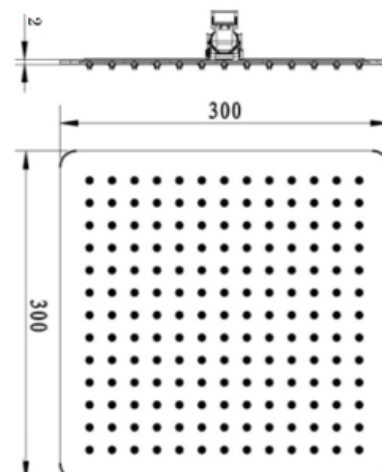

STAINLESS STEEL SHOWER HEAD

ROUND & SQUARE WITH SPECS

CJ-RSLIM-200
WELS 3* RATED
9L/Minute
S12376

CJ-RSLIM-300
WELS 3* RATED
9L/Minute
S12372

CJ-SSLIM-200
MATTE BLACK
WELS 3* RATED
9L/Minute
S12377

CJ-SSLIM-300
WELS 3* RATED
9L/Minute
S12373