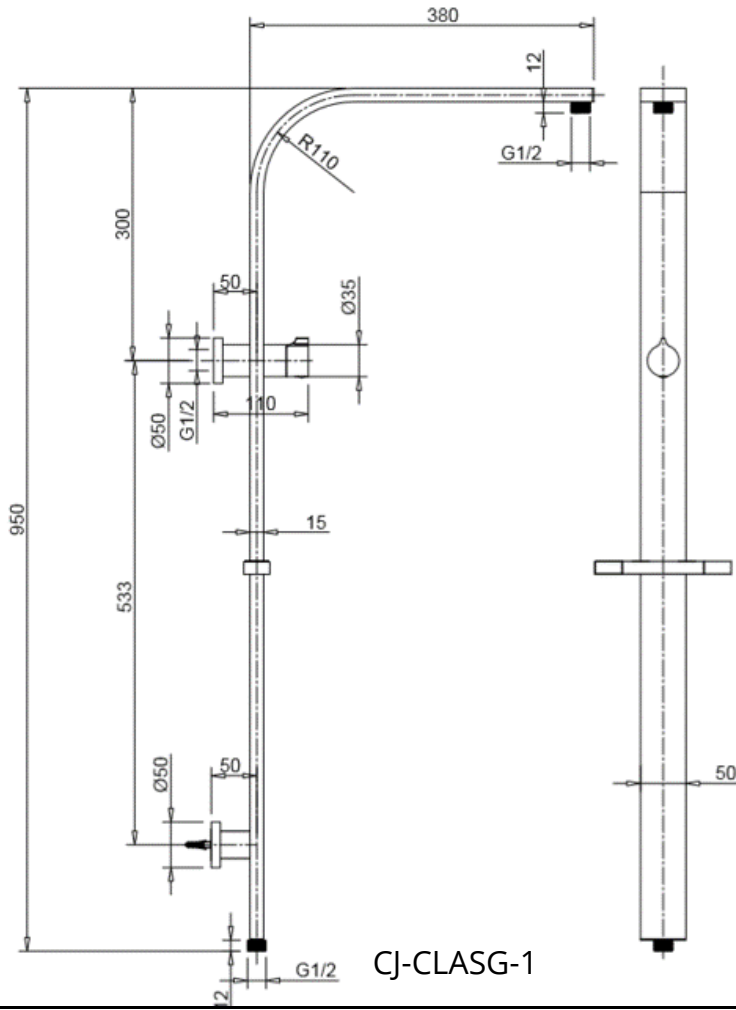

CJ-CLASG-1B
WELS 3* RATED
9L/Minute
S15197(V)

CJ-LUXG-2
WELS 3* RATED
9L/Minute
S15187

CJ-LUXG-2B
WELS 3* RATED
9L/Minute
S15187(V)

MULTI FUNCTION SHOWERS

ROUND & SQUARE SPECS

MULTI FUNCTION SHOWERS

ROUND & SQUARE SPECS