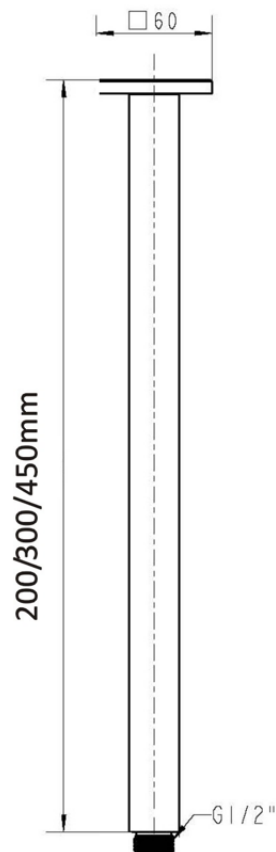

SHOWER CATALOGUE

BRASS SHOWER HEAD

ROUND

CJ-RB-200
WELS 3* RATED
9L/Minute
S12356

CJ-RB-250
WELS 3* RATED
9L/Minute
S12357

CJ-RB-250B
MATTE BLACK
WELS 3* RATED
9L/Minute
S12357(V)

CJ-RB-300
WELS 3* RATED
9L/Minute
S12358

BRASS SHOWER HEAD

SQUARE

CJ-SQB-200
WELS 3* RATED
9L/Minute
S12356

CJ-SQB-250
WELS 3* RATED
9L/Minute
S12357

CJ-SQB-250B
MATTE BLACK
WELS 3* RATED
9L/Minute
S12357(V)

CJ-SQB-300
WELS 3* RATED
9L/Minute
S12358

STAINLESS STEEL SHOWER HEAD

ROUND & SQUARE WITH SPECS

CJ-RSLIM-200
WELS 3* RATED
9L/Minute
S12376

CJ-RSLIM-300
WELS 3* RATED
9L/Minute
S12372

CJ-SSLIM-200
MATTE BLACK
WELS 3* RATED
9L/Minute
S12377

CJ-SSLIM-300
WELS 3* RATED
9L/Minute
S12373

SHOWER ARMS

ROUND & SQUARE CEILING ARMS WITH SPECS

CJ-CLAS-1
CJ-CLAS-2
CJ-CLAS-3

CJ-CLAS-1B
CJ-CLAS-2B

CJ-LUX-27
CJ-LUX-28
CJ-LUX-29

CJ-LUX-27B
CJ-LUX-28B

SHOWER ARMS

ROUND & SQUARE HIGH RISE ARMS WITH SPECS