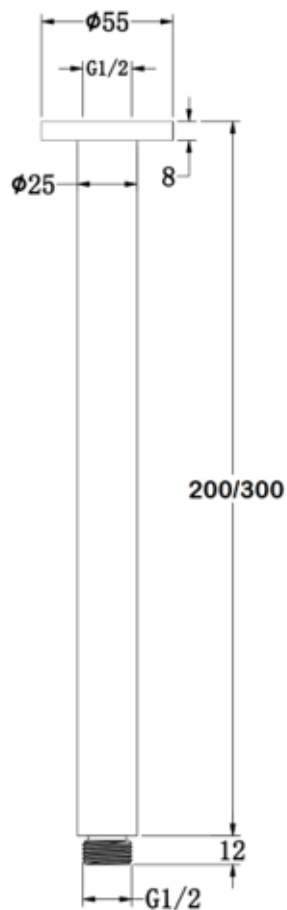

SHOWER CATALOGUE

BRASS SHOWER HEAD

ROUND

CJ-RB-200
WELS 3* RATED
9L/Minute
S12356

CJ-RB-250
WELS 3* RATED
9L/Minute
S12357

CJ-RB-250B
MATTE BLACK
WELS 3* RATED
9L/Minute
S12357(V)

CJ-RB-300
WELS 3* RATED
9L/Minute
S12358

CJ-SQB-300B
MATTE BLACK
WELS 3* RATED
9L/Minute
S12358(V)

BRASS SHOWER HEAD

SQUARE SPECS

CJ-SQB-200

CJ-SQB-250

CJ-SQB-250B

CJ-SQB-300

CJ-SQB-300B

STAINLESS STEEL SHOWER HEAD

ROUND & SQUARE WITH SPECS

CJ-RSLIM-200
WELS 3* RATED
9L/Minute
S12376

CJ-RSLIM-300
WELS 3* RATED
9L/Minute
S12372

CJ-SSLIM-200
MATTE BLACK
WELS 3* RATED
9L/Minute
S12377

CJ-SSLIM-300
WELS 3* RATED
9L/Minute
S12373

SHOWER ARMS

ROUND & SQUARE CEILING ARMS WITH SPECS

CJ-CLAS-1
CJ-CLAS-2
CJ-CLAS-3

CJ-CLAS-1B
CJ-CLAS-2B

CJ-LUX-27
CJ-LUX-28
CJ-LUX-29

CJ-LUX-27B
CJ-LUX-28B

SHOWER ARMS

ROUND & SQUARE HIGH RISE ARMS WITH SPECS