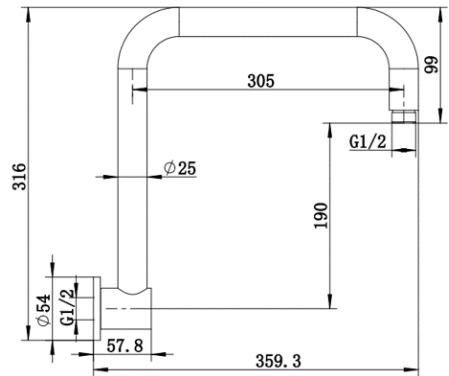

SHOWER ARMS

ROUND & SQUARE HIGH RISE ARMS WITH SPECS

CJ-CLAS-5