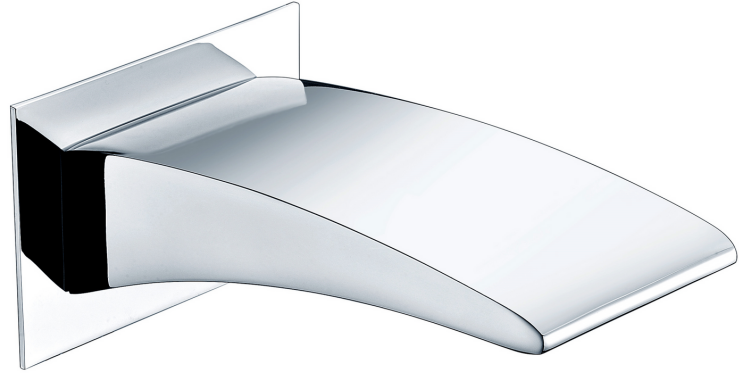

SHOWER CATALOGUE

BRASS SHOWER HEAD

ROUND

CJ-RB-200
WELS 3* RATED
9L/Minute
S12356

CJ-RB-250
WELS 3* RATED
9L/Minute
S12357

CJ-RB-250B
MATTE BLACK
WELS 3* RATED
9L/Minute
S12357(V)

CJ-RB-300
WELS 3* RATED
9L/Minute
S12358

CJ-CLASG-1B
WELS 3* RATED
9L/Minute
S15197(V)

CJ-LUXG-2
WELS 3* RATED
9L/Minute
S15187

CJ-LUXG-2B
WELS 3* RATED
9L/Minute
S15187(V)

MULTI FUNCTION SHOWERS

ROUND & SQUARE SPECS

MULTI FUNCTION SHOWERS

ROUND & SQUARE SPECS

BATH SPOUTS

ROUND & SQUARE WITH SPECS

CJ-GEN-01

CJ-OCE-01

CJ-NIAG-01

CJ-OCE-01B

BATH SPOUTS

ROUND & SQUARE