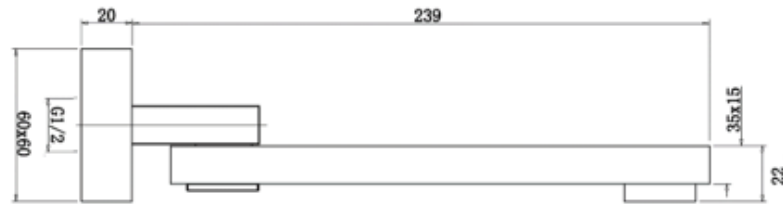

CJ-HAR-14

CJ-LUX-26

CJ-PAR-19

CJ-ALL-16B

CJ-LUX-26B

BATH SPOUTS

ROUND & SQUARE SPECS

CJ-HAR-14