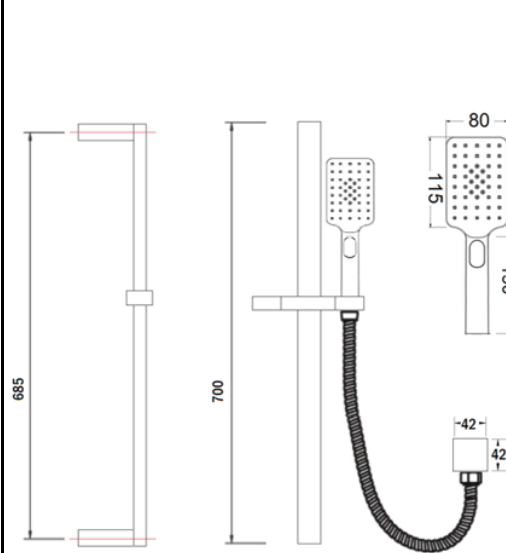

SHOWER RAILS

ROUND & SQUARE SPECS

CJ-LUX-33