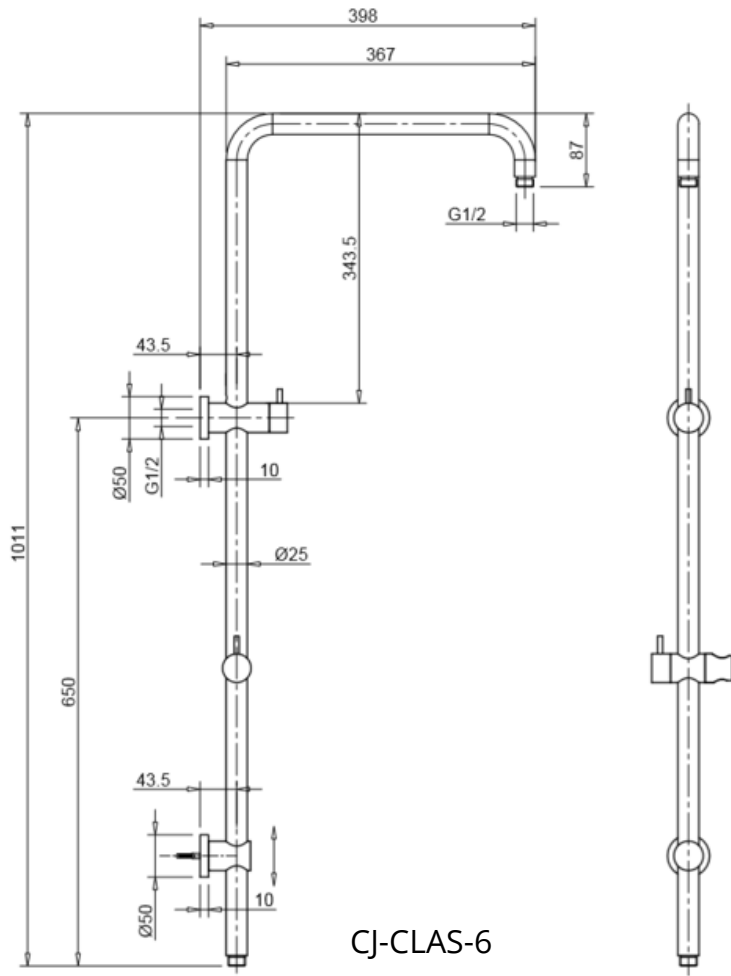

CJ-CLASG-1B
WELS 3* RATED
9L/Minute
S15197(V)

CJ-LUXG-2
WELS 3* RATED
9L/Minute
S15187

CJ-LUXG-2B
WELS 3* RATED
9L/Minute
S15187(V)

MULTI FUNCTION SHOWERS

ROUND & SQUARE SPECS

MULTI FUNCTION SHOWERS

ROUND & SQUARE SPECS