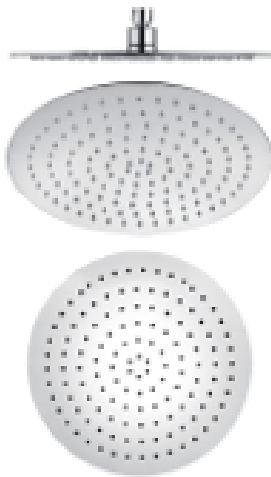

CJ-RB-300B
MATTE BLACK
WELS 3* RATED
9L/Minute
S12358(V)

BRASS SHOWER HEAD

ROUND SPECS

CJ-RB-200

CJ-RB-250

CJ-RB-250B

CJ-RB-300

CJ-RB-300B

BRASS SHOWER HEAD

SQUARE

CJ-SQB-200
WELS 3* RATED
9L/Minute
S12356

CJ-SQB-250
WELS 3* RATED
9L/Minute
S12357

CJ-SQB-250B
MATTE BLACK
WELS 3* RATED
9L/Minute
S12357(V)

CJ-SQB-300
WELS 3* RATED
9L/Minute
S12358

CJ-SQB-300B
MATTE BLACK
WELS 3* RATED
9L/Minute
S12358(V)

BRASS SHOWER HEAD

SQUARE SPECS

CJ-SQB-200

CJ-SQB-250

CJ-SQB-250B

CJ-SQB-300

CJ-SQB-300B

STAINLESS STEEL SHOWER HEAD

ROUND & SQUARE WITH SPECS

CJ-RSLIM-200
WELS 3* RATED
9L/Minute
S12376

CJ-RSLIM-300
WELS 3* RATED
9L/Minute
S12372

CJ-SSLIM-200
MATTE BLACK
WELS 3* RATED
9L/Minute
S12377

CJ-SSLIM-300
WELS 3* RATED
9L/Minute
S12373