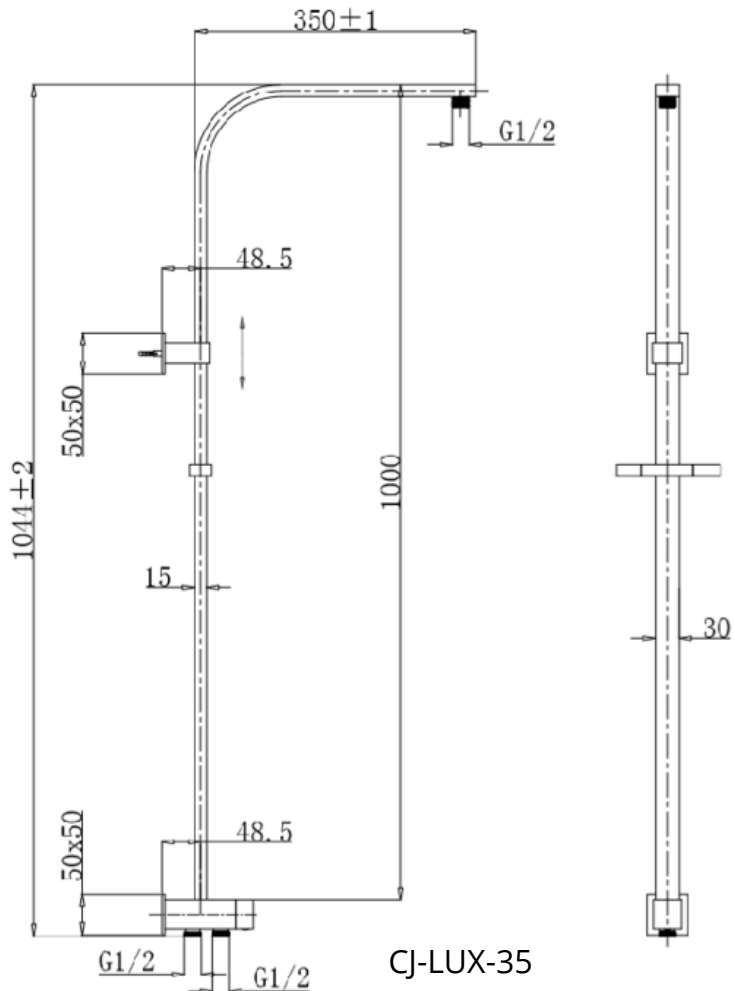

CJ-CLASG-1B
WELS 3* RATED
9L/Minute
S15197(V)

CJ-LUXG-2
WELS 3* RATED
9L/Minute
S15187

CJ-LUXG-2B
WELS 3* RATED
9L/Minute
S15187(V)

MULTI FUNCTION SHOWERS

ROUND & SQUARE SPECS

MULTI FUNCTION SHOWERS

ROUND & SQUARE SPECS

BATH SPOUTS

ROUND & SQUARE WITH SPECS

CJ-GEN-01

CJ-OCE-01

CJ-NIAG-01

CJ-OCE-01B

BATH SPOUTS

ROUND & SQUARE