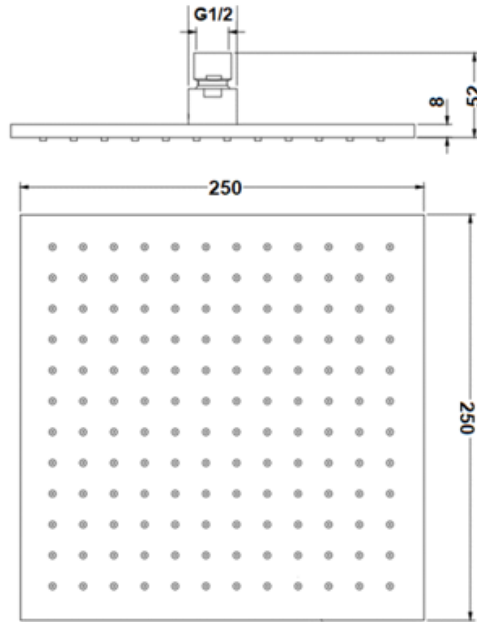

CJ-SQB-250