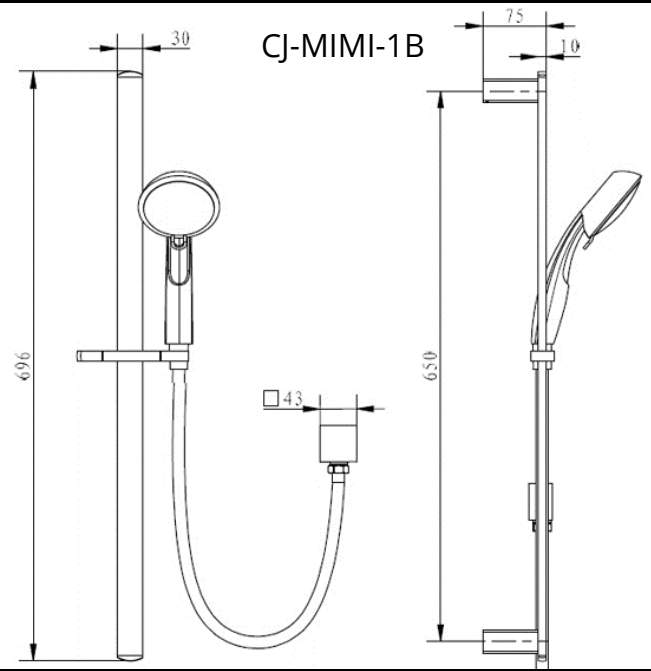

CJ-MIMI-1B