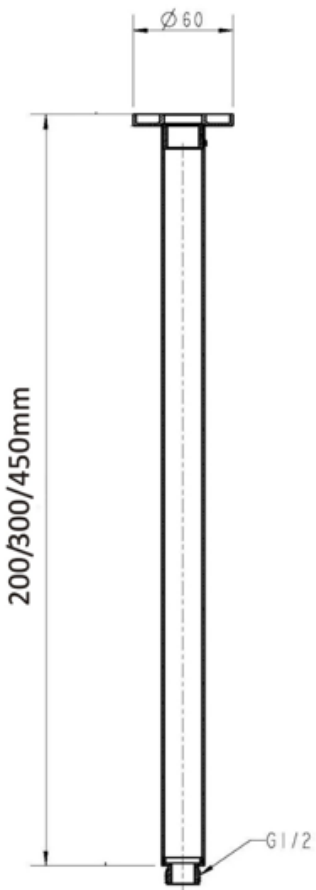

SHOWER CATALOGUE

BRASS SHOWER HEAD

ROUND

CJ-RB-200
WELS 3* RATED
9L/Minute
S12356

CJ-RB-250
WELS 3* RATED
9L/Minute
S12357

CJ-RB-250B
MATTE BLACK
WELS 3* RATED
9L/Minute
S12357(V)

CJ-RB-300
WELS 3* RATED
9L/Minute
S12358

CJ-SQB-300B
MATTE BLACK
WELS 3* RATED
9L/Minute
S12358(V)

BRASS SHOWER HEAD

SQUARE SPECS

CJ-SQB-200

CJ-SQB-250

CJ-SQB-250B

CJ-SQB-300

CJ-SQB-300B

STAINLESS STEEL SHOWER HEAD

ROUND & SQUARE WITH SPECS

CJ-RSLIM-200
WELS 3* RATED
9L/Minute
S12376

CJ-RSLIM-300
WELS 3* RATED
9L/Minute
S12372

CJ-SSLIM-200
MATTE BLACK
WELS 3* RATED
9L/Minute
S12377

CJ-SSLIM-300
WELS 3* RATED
9L/Minute
S12373

SHOWER ARMS

ROUND & SQUARE CEILING ARMS WITH SPECS

CJ-CLAS-1
CJ-CLAS-2
CJ-CLAS-3

CJ-CLAS-1B
CJ-CLAS-2B

CJ-LUX-27
CJ-LUX-28
CJ-LUX-29

CJ-LUX-27B
CJ-LUX-28B

SHOWER ARMS

ROUND & SQUARE HIGH RISE ARMS WITH SPECS