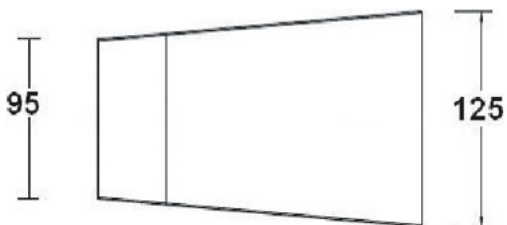

BATH SPOUTS

ROUND & SQUARE WITH SPECS

CJ-GEN-01

CJ-OCE-01

CJ-NIAG-01

CJ-OCE-01B

BATH SPOUTS

ROUND & SQUARE