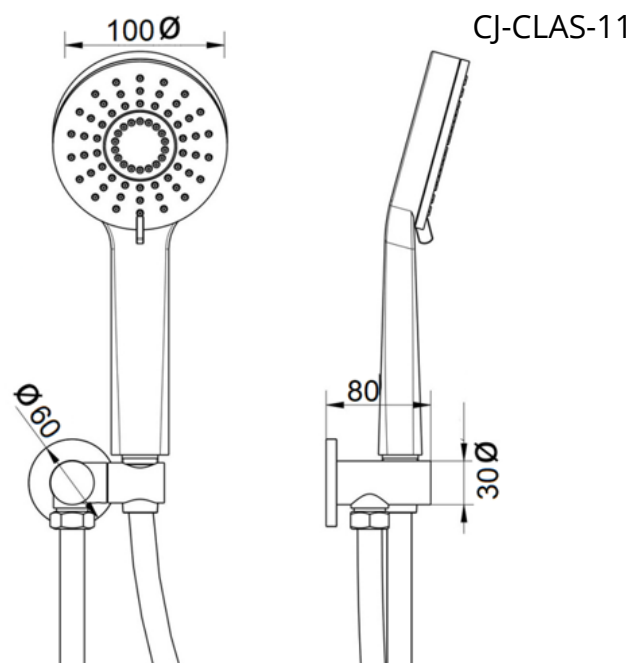

CJ-LUX-33
WELS 4* RATED
7.5L/Minute
S13043

CJ-HAR-15
WELS 4* RATED
7.5L/Minute
S13977

CJ-LUX-36
WELS 4* RATED
7.5L/Minute
S13045

CJ-CLAS-11
WELS 4* RATED
7.5L/Minute
S13402

SHOWER RAILS

ROUND & SQUARE SPECS

CJ-MIMI-1

CJ-MIMI-1B

CJ-PAR-21

CJ-LUX-33

CJ-HAR-15

CJ-LUX-36

CJ-CLAS-11

MULTI FUNCTION SHOWERS

ROUND & SQUARE

CJ-CLAS-6
WELS 3* RATED
9L/Minute
S15192

CJ-LUX-34
WELS 3* RATED
9L/Minute
S15201

CJ-LUX-34B
WELS 3* RATED
9L/Minute
S15201(V)

CJ-LUX-35
WELS 3* RATED
9L/Minute
S15203

CJ-CLASG-1
WELS 3* RATED
9L/Minute
S15197