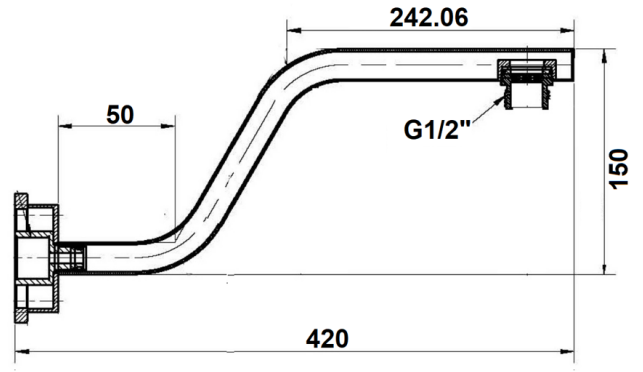

SHOWER ARMS

ROUND & SQUARE HIGH RISE ARMS WITH SPECS

CJ-LUX-32