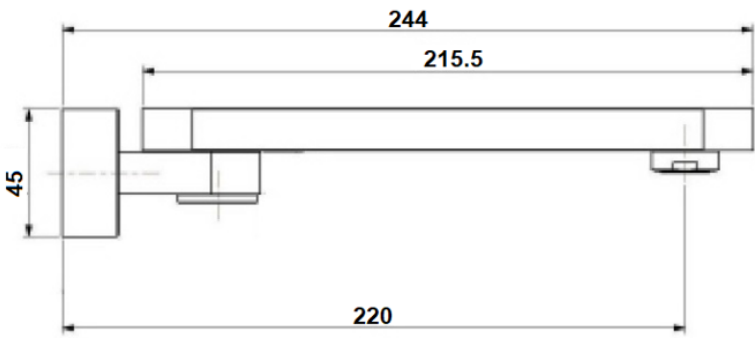

CJ-HAR-14

CJ-LUX-26

CJ-PAR-19

CJ-ALL-16B

CJ-LUX-26B

BATH SPOUTS

ROUND & SQUARE SPECS

CJ-HAR-14