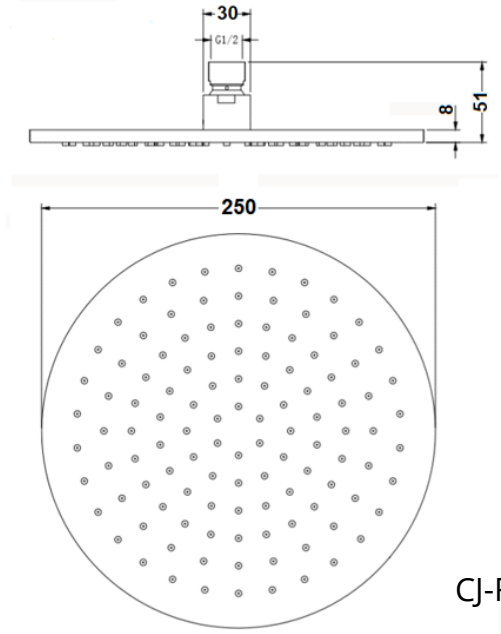

SHOWER CATALOGUE

BRASS SHOWER HEAD

ROUND

CJ-RB-200
WELS 3* RATED
9L/Minute
S12356

CJ-RB-250
WELS 3* RATED
9L/Minute
S12357

CJ-RB-250B
MATTE BLACK
WELS 3* RATED
9L/Minute
S12357(V)

CJ-RB-300
WELS 3* RATED
9L/Minute
S12358

CJ-RB-300B
MATTE BLACK
WELS 3* RATED
9L/Minute
S12358(V)

BRASS SHOWER HEAD

ROUND SPECS

CJ-RB-200

CJ-RB-250

CJ-RB-250B

CJ-RB-300

CJ-RB-300B

BRASS SHOWER HEAD

SQUARE

CJ-SQB-200
WELS 3* RATED
9L/Minute
S12356

CJ-SQB-250
WELS 3* RATED
9L/Minute
S12357

CJ-SQB-250B
MATTE BLACK
WELS 3* RATED
9L/Minute
S12357(V)

CJ-SQB-300
WELS 3* RATED
9L/Minute
S12358

CJ-SQB-300B
MATTE BLACK
WELS 3* RATED
9L/Minute
S12358(V)

BRASS SHOWER HEAD

SQUARE SPECS

CJ-SQB-200

CJ-SQB-250

CJ-SQB-250B

CJ-SQB-300

CJ-SQB-300B