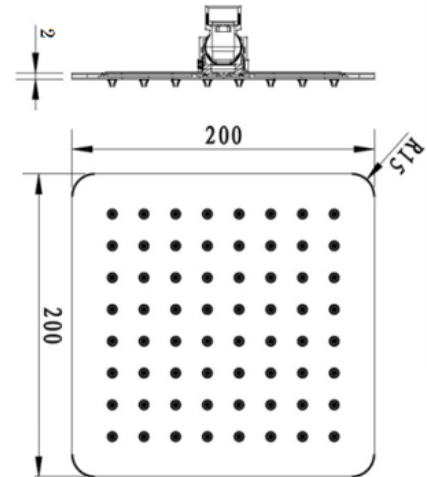

STAINLESS STEEL SHOWER HEAD

ROUND & SQUARE WITH SPECS

CJ-RSLIM-200
WELS 3* RATED
9L/Minute
S12376

CJ-RSLIM-300
WELS 3* RATED
9L/Minute
S12372

CJ-SSLIM-200
MATTE BLACK
WELS 3* RATED
9L/Minute
S12377

CJ-SSLIM-300
WELS 3* RATED
9L/Minute
S12373