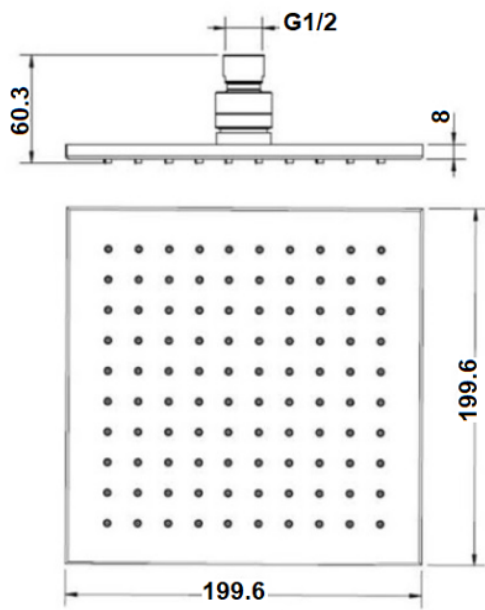

BRASS SHOWER HEAD

SQUARE SPECS

CJ-SQB-200