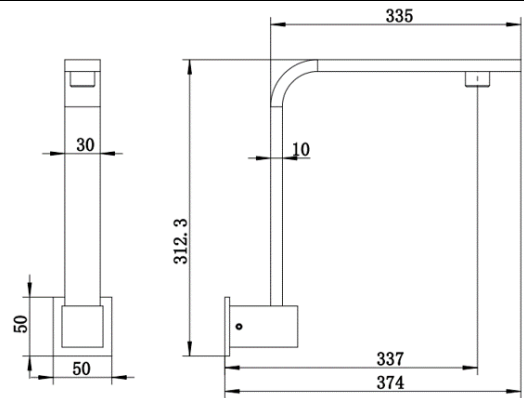

SHOWER ARMS

ROUND & SQUARE HIGH RISE ARMS WITH SPECS

CJ-LUX-32

CJ-CLAS-5