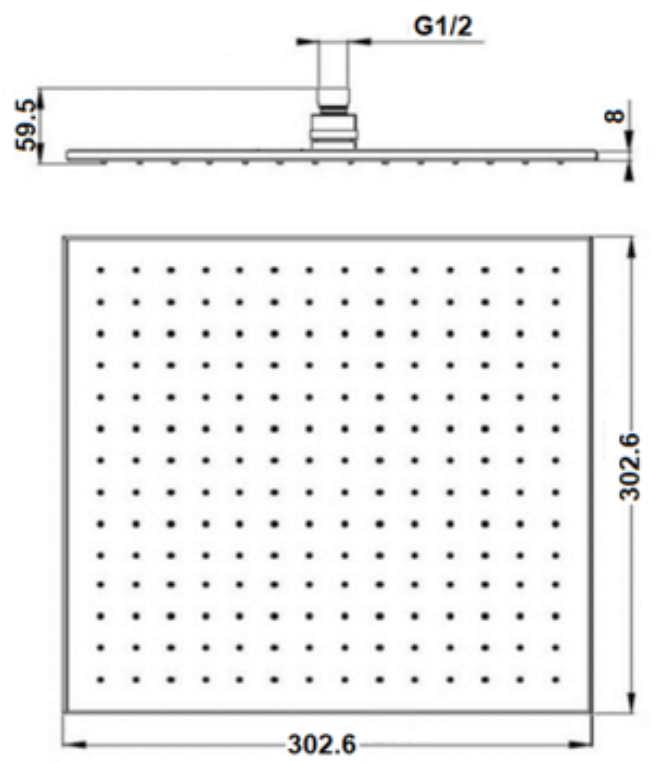

CJ-SQB-300B