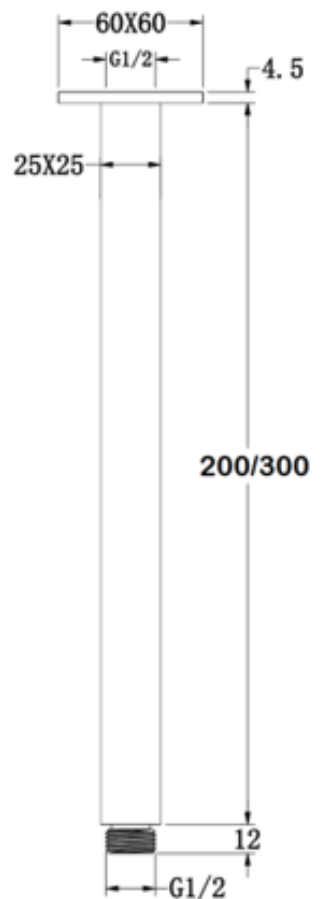

SHOWER CATALOGUE

BRASS SHOWER HEAD

ROUND

CJ-RB-200
WELS 3* RATED
9L/Minute
S12356

CJ-RB-250
WELS 3* RATED
9L/Minute
S12357

CJ-RB-250B
MATTE BLACK
WELS 3* RATED
9L/Minute
S12357(V)

CJ-RB-300
WELS 3* RATED
9L/Minute
S12358

CJ-SQB-300B
MATTE BLACK
WELS 3* RATED
9L/Minute
S12358(V)

BRASS SHOWER HEAD

SQUARE SPECS

CJ-SQB-200

CJ-SQB-250

CJ-SQB-250B

CJ-SQB-300

CJ-SQB-300B

STAINLESS STEEL SHOWER HEAD

ROUND & SQUARE WITH SPECS

CJ-RSLIM-200
WELS 3* RATED
9L/Minute
S12376

CJ-RSLIM-300
WELS 3* RATED
9L/Minute
S12372

CJ-SSLIM-200
MATTE BLACK
WELS 3* RATED
9L/Minute
S12377

CJ-SSLIM-300
WELS 3* RATED
9L/Minute
S12373

SHOWER ARMS

ROUND & SQUARE CEILING ARMS WITH SPECS

CJ-CLAS-1
CJ-CLAS-2
CJ-CLAS-3

CJ-CLAS-1B
CJ-CLAS-2B

CJ-LUX-27
CJ-LUX-28
CJ-LUX-29

CJ-LUX-27B
CJ-LUX-28B

SHOWER ARMS

ROUND & SQUARE HIGH RISE ARMS WITH SPECS