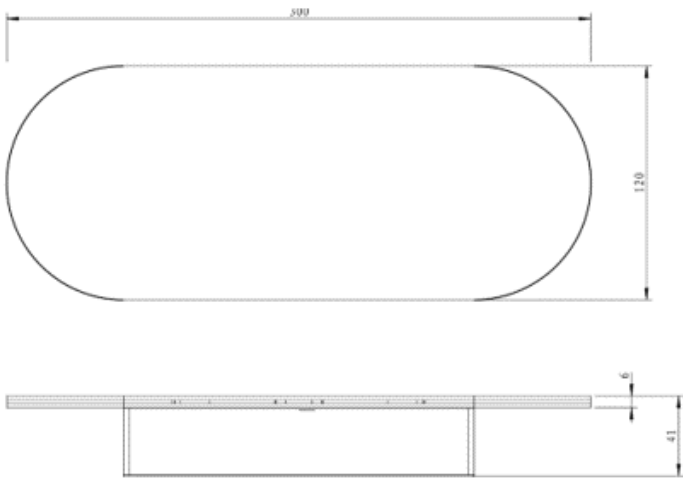

BATH SPOUTS

ROUND & SQUARE WITH SPECS

CJ-GEN-01

CJ-OCE-01B