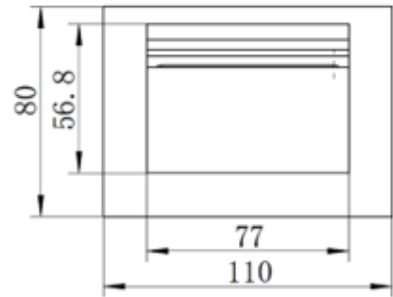

BATH SPOUTS

ROUND & SQUARE WITH SPECS

CJ-GEN-01

CJ-OCE-01

CJ-NIAG-01

CJ-OCE-01B

BATH SPOUTS

ROUND & SQUARE