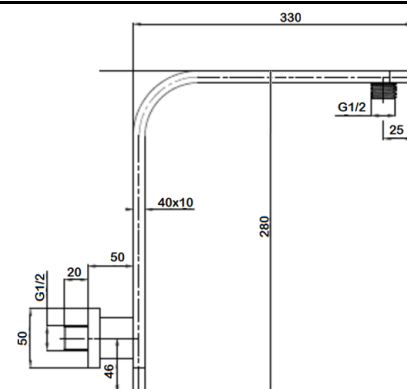

SHOWER ARMS

ROUND & SQUARE HIGH RISE ARMS WITH SPECS