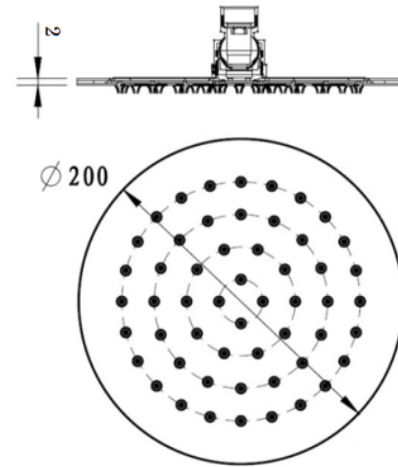

CJ-RSLIM-300
WELS 3* RATED
9L/Minute
S12372