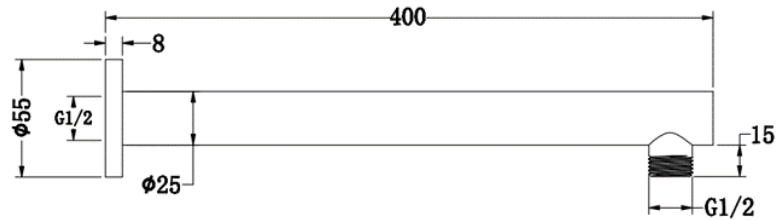

CJ-CLAS-4B

CJ-LUX-30

CJ-LUX-30B

SHOWER RAILS

ROUND & SQUARE

CJ-MIMI-1
WELS 4* RATED
7.5L/Minute
S13843

CJ-MIMI-1B
WELS 4* RATED
7.5L/Minute
S13843(V)

CJ-PAR-21
WELS 3* RATED
9L/Minute
S15202