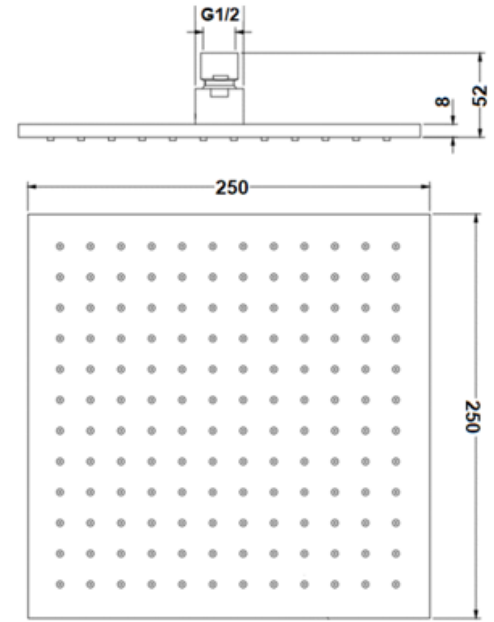

CJ-SQB-300B
MATTE BLACK
WELS 3* RATED
9L/Minute
S12358(V)

BRASS SHOWER HEAD

SQUARE SPECS

CJ-SQB-200

CJ-SQB-250

CJ-SQB-250B

CJ-SQB-300

CJ-SQB-300B