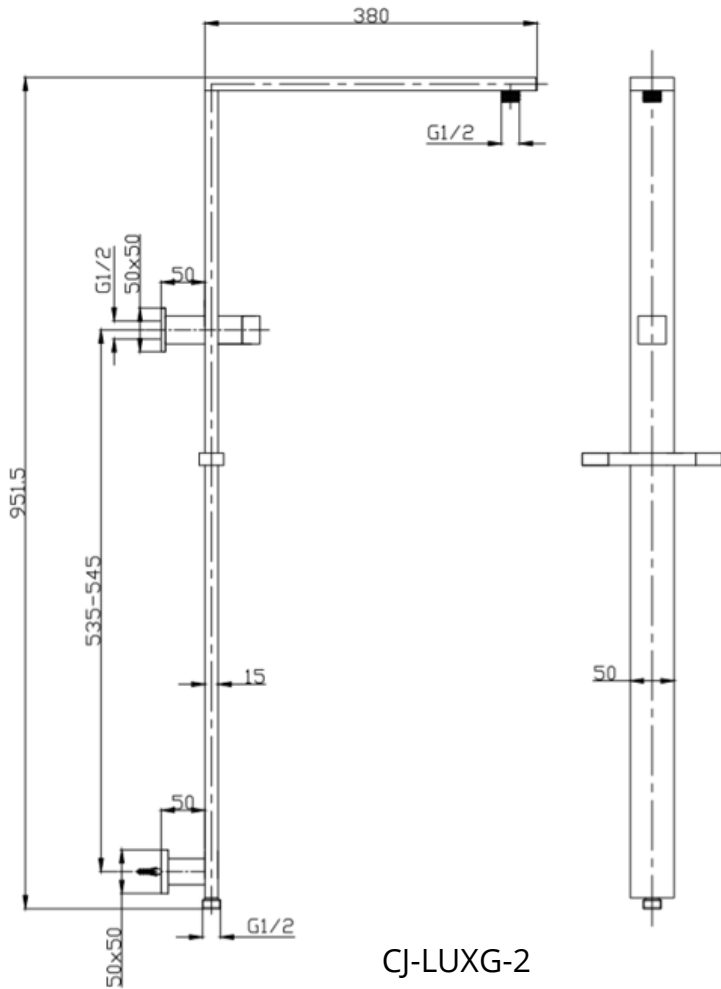

CJ-CLASG-1B
WELS 3* RATED
9L/Minute
S15197(V)

CJ-LUXG-2
WELS 3* RATED
9L/Minute
S15187

CJ-LUXG-2B
WELS 3* RATED
9L/Minute
S15187(V)

MULTI FUNCTION SHOWERS

ROUND & SQUARE SPECS

MULTI FUNCTION SHOWERS

ROUND & SQUARE SPECS