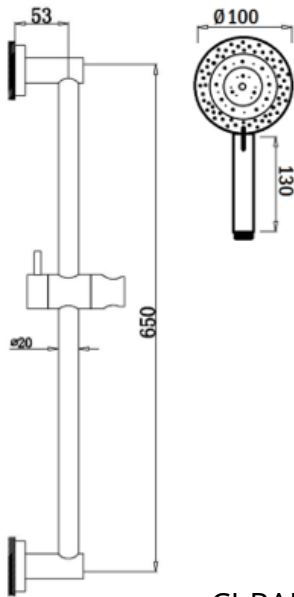

SHOWER RAILS

ROUND & SQUARE SPECS

CJ-PAR-21