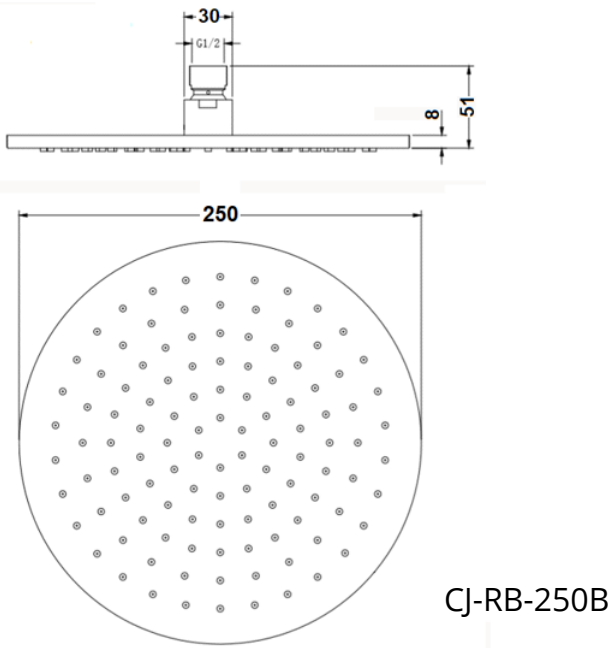

SHOWER CATALOGUE

BRASS SHOWER HEAD

ROUND

CJ-RB-200
WELS 3* RATED
9L/Minute
S12356

CJ-RB-250
WELS 3* RATED
9L/Minute
S12357

CJ-RB-250B
MATTE BLACK
WELS 3* RATED
9L/Minute
S12357(V)

CJ-RB-300
WELS 3* RATED
9L/Minute
S12358

CJ-RB-300B
MATTE BLACK
WELS 3* RATED
9L/Minute
S12358(V)

BRASS SHOWER HEAD

ROUND SPECS

CJ-RB-200

CJ-RB-250

CJ-RB-250B

CJ-RB-300

CJ-RB-300B

BRASS SHOWER HEAD

SQUARE

CJ-SQB-200
WELS 3* RATED
9L/Minute
S12356

CJ-SQB-250
WELS 3* RATED
9L/Minute
S12357

CJ-SQB-250B
MATTE BLACK
WELS 3* RATED
9L/Minute
S12357(V)

CJ-SQB-300
WELS 3* RATED
9L/Minute
S12358

CJ-SQB-300B
MATTE BLACK
WELS 3* RATED
9L/Minute
S12358(V)

BRASS SHOWER HEAD

SQUARE SPECS

CJ-SQB-200

CJ-SQB-250

CJ-SQB-250B

CJ-SQB-300

CJ-SQB-300B