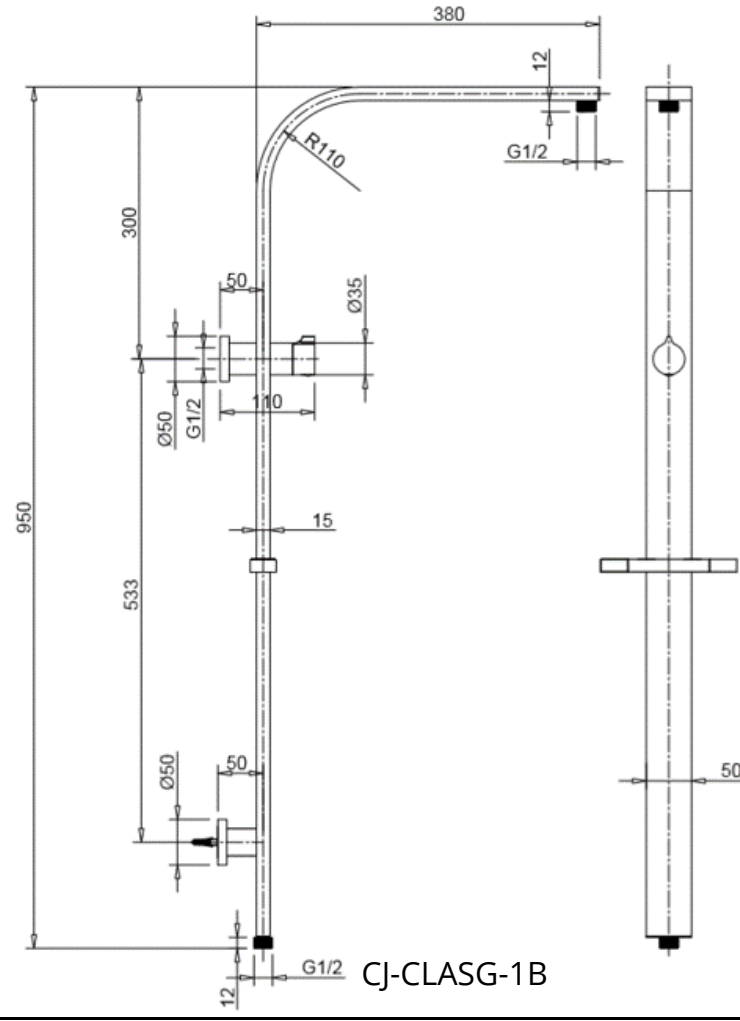

CJ-CLASG-1B
WELS 3* RATED
9L/Minute
S15197(V)

CJ-LUXG-2
WELS 3* RATED
9L/Minute
S15187

CJ-LUXG-2B
WELS 3* RATED
9L/Minute
S15187(V)

MULTI FUNCTION SHOWERS

ROUND & SQUARE SPECS

MULTI FUNCTION SHOWERS

ROUND & SQUARE SPECS