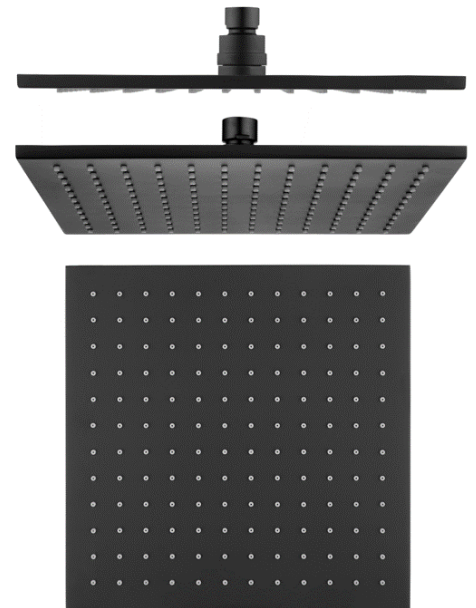

CJ-RB-300B
MATTE BLACK
WELS 3* RATED
9L/Minute
S12358(V)

BRASS SHOWER HEAD

ROUND SPECS

CJ-RB-200

CJ-RB-250

CJ-RB-250B

CJ-RB-300

CJ-RB-300B

BRASS SHOWER HEAD

SQUARE

CJ-SQB-200
WELS 3* RATED
9L/Minute
S12356

CJ-SQB-250
WELS 3* RATED
9L/Minute
S12357

CJ-SQB-250B
MATTE BLACK
WELS 3* RATED
9L/Minute
S12357(V)

CJ-SQB-300
WELS 3* RATED
9L/Minute
S12358

CJ-SQB-300B
MATTE BLACK
WELS 3* RATED
9L/Minute
S12358(V)

BRASS SHOWER HEAD

SQUARE SPECS

CJ-SQB-200

CJ-SQB-250

CJ-SQB-250B

CJ-SQB-300

CJ-SQB-300B

STAINLESS STEEL SHOWER HEAD

ROUND & SQUARE WITH SPECS

CJ-RSLIM-200
WELS 3* RATED
9L/Minute
S12376

CJ-RSLIM-300
WELS 3* RATED
9L/Minute
S12372

CJ-SSLIM-200
MATTE BLACK
WELS 3* RATED
9L/Minute
S12377

CJ-SSLIM-300
WELS 3* RATED
9L/Minute
S12373