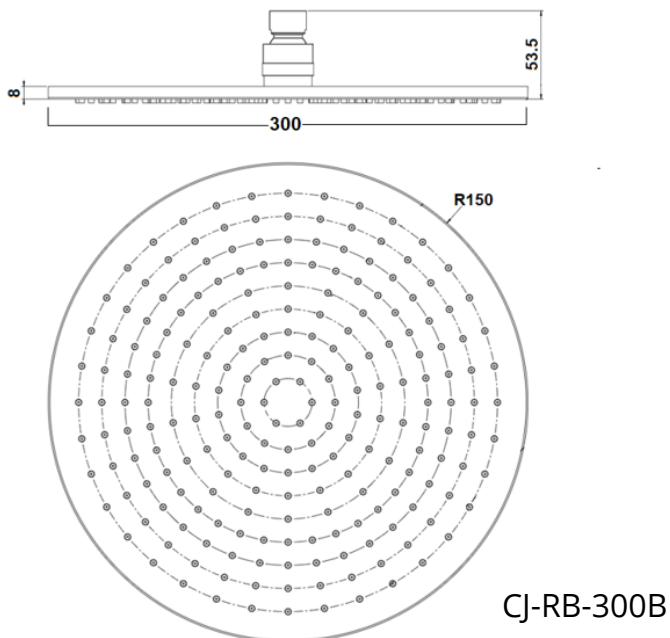

CJ-RB-300B
MATTE BLACK
WELS 3* RATED
9L/Minute
S12358(V)

BRASS SHOWER HEAD

ROUND SPECS

CJ-RB-200

CJ-RB-250

CJ-RB-250B

CJ-RB-300

CJ-RB-300B

BRASS SHOWER HEAD

SQUARE

CJ-SQB-200
WELS 3* RATED
9L/Minute
S12356

CJ-SQB-250
WELS 3* RATED
9L/Minute
S12357

CJ-SQB-250B
MATTE BLACK
WELS 3* RATED
9L/Minute
S12357(V)

CJ-SQB-300
WELS 3* RATED
9L/Minute
S12358