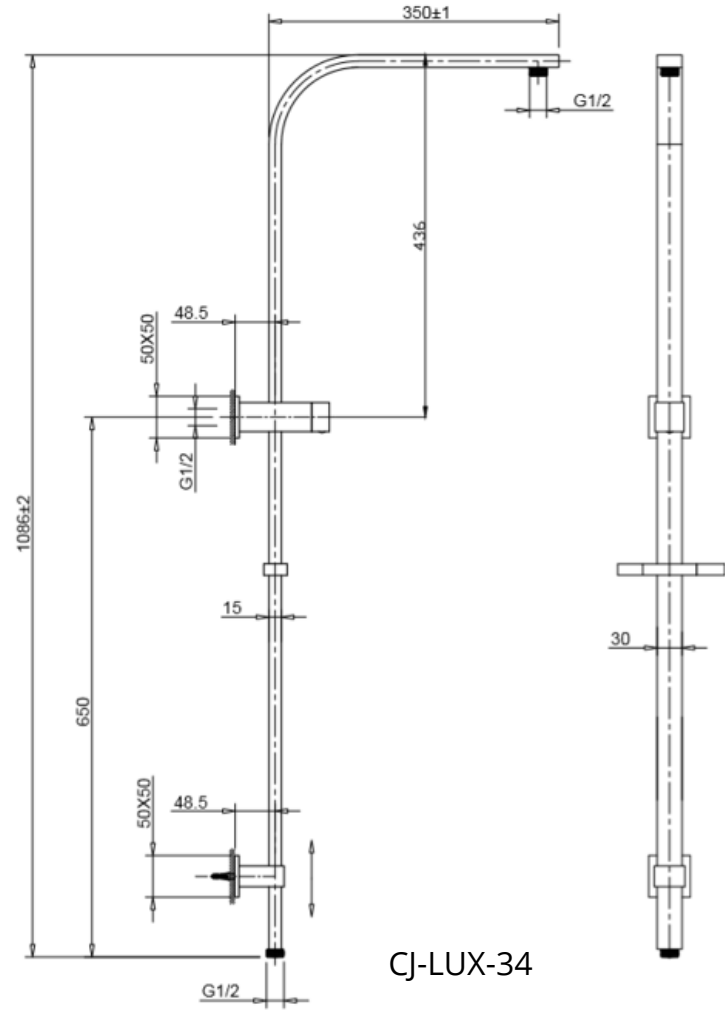

CJ-CLASG-1B
WELS 3* RATED
9L/Minute
S15197(V)

CJ-LUXG-2
WELS 3* RATED
9L/Minute
S15187

CJ-LUXG-2B
WELS 3* RATED
9L/Minute
S15187(V)

MULTI FUNCTION SHOWERS

ROUND & SQUARE SPECS

MULTI FUNCTION SHOWERS

ROUND & SQUARE SPECS

BATH SPOUTS

ROUND & SQUARE WITH SPECS

CJ-GEN-01

CJ-OCE-01

CJ-NIAG-01

CJ-OCE-01B

BATH SPOUTS

ROUND & SQUARE