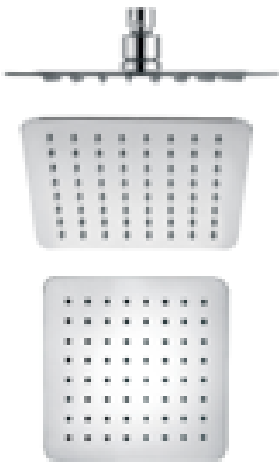

CJ-RB-300B
MATTE BLACK
WELS 3* RATED
9L/Minute
S12358(V)

BRASS SHOWER HEAD

ROUND SPECS

CJ-RB-200

CJ-RB-250

CJ-RB-250B

CJ-RB-300

CJ-RB-300B

BRASS SHOWER HEAD

SQUARE

CJ-SQB-200
WELS 3* RATED
9L/Minute
S12356

CJ-SQB-250
WELS 3* RATED
9L/Minute
S12357

CJ-SQB-250B
MATTE BLACK
WELS 3* RATED
9L/Minute
S12357(V)

CJ-SQB-300
WELS 3* RATED
9L/Minute
S12358

CJ-SQB-300B
MATTE BLACK
WELS 3* RATED
9L/Minute
S12358(V)

BRASS SHOWER HEAD

SQUARE SPECS

CJ-SQB-200

CJ-SQB-250

CJ-SQB-250B

CJ-SQB-300

CJ-SQB-300B

STAINLESS STEEL SHOWER HEAD

ROUND & SQUARE WITH SPECS

CJ-RSLIM-200
WELS 3* RATED
9L/Minute
S12376

CJ-RSLIM-300
WELS 3* RATED
9L/Minute
S12372

CJ-SSLIM-200
MATTE BLACK
WELS 3* RATED
9L/Minute
S12377

CJ-SSLIM-300
WELS 3* RATED
9L/Minute
S12373