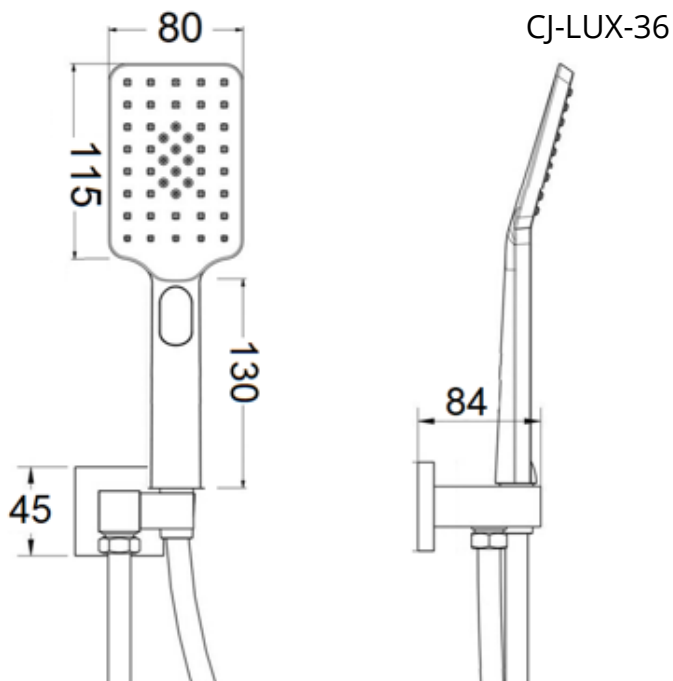

CJ-LUX-33
WELS 4* RATED
7.5L/Minute
S13043

CJ-HAR-15
WELS 4* RATED
7.5L/Minute
S13977

CJ-LUX-36
WELS 4* RATED
7.5L/Minute
S13045

CJ-CLAS-11
WELS 4* RATED
7.5L/Minute
S13402

SHOWER RAILS

ROUND & SQUARE SPECS

CJ-MIMI-1

CJ-MIMI-1B

CJ-PAR-21

CJ-LUX-33

CJ-HAR-15

CJ-LUX-36

CJ-CLAS-11

MULTI FUNCTION SHOWERS