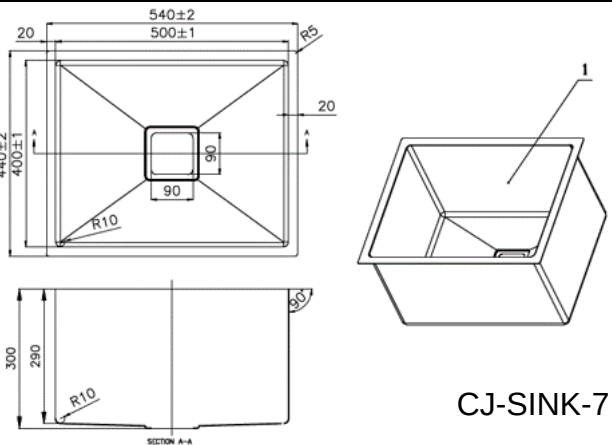

### Double Bowl Sink

CJ-SINK-4 : 760X440X220mm

### Double Bowl Sink with Drainer

CJ-SINK-8 : 1180X440X220mm

### Single Bowl with Drainer

CJ-SINK-9 : 805X450X220mm  
CJ-SINK-10 : 895X450X220mm

CJ-SINK-1

CJ-SINK-5

CJ-SINK-6

CJ-SINK-2

CJ-SINK-7

CJ-SINK-3