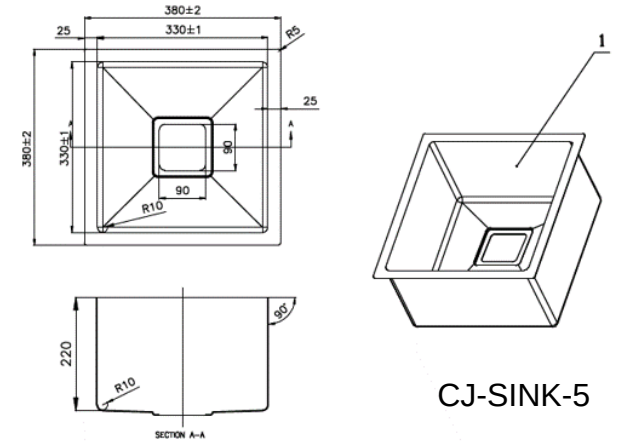

### Double Bowl Sink

CJ-SINK-4 : 760X440X220mm

### Double Bowl Sink with Drainer

CJ-SINK-8 : 1180X440X220mm

### Single Bowl with Drainer

CJ-SINK-9 : 805X450X220mm  
CJ-SINK-10 : 895X450X220mm

CJ-SINK-1

CJ-SINK-5

CJ-SINK-6

CJ-SINK-2

CJ-SINK-7

CJ-SINK-3