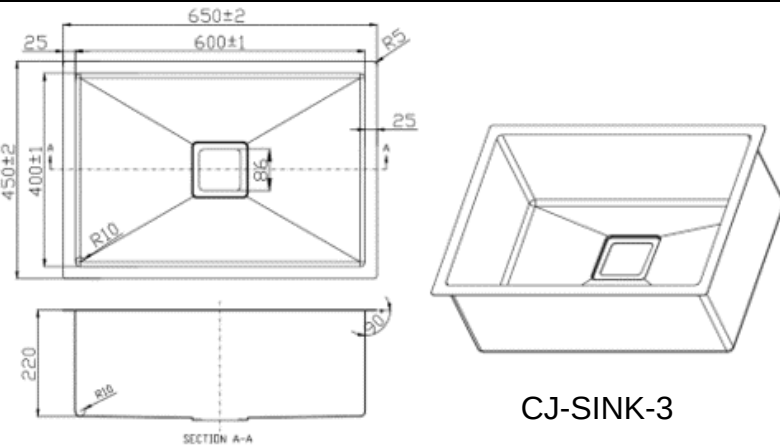

### Double Bowl Sink

CJ-SINK-4 : 760X440X220mm

### Double Bowl Sink with Drainer

CJ-SINK-8 : 1180X440X220mm

### Single Bowl with Drainer

CJ-SINK-9 : 805X450X220mm  
CJ-SINK-10 : 895X450X220mm

CJ-SINK-1

CJ-SINK-5

CJ-SINK-6

CJ-SINK-2

CJ-SINK-7

CJ-SINK-3