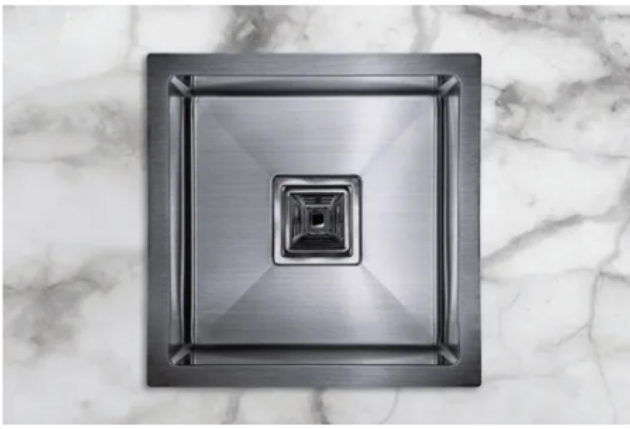

### Single Bowl Sink

CJ-SINK-1 : 450X450X220mm  
CJ-SINK-5 : 380X380X220mm  
CJ-SINK-6 : 450X450X300mm

### Single Bowl Sink

CJ-SINK-2 : 540X450X220mm  
CJ-SINK-7 : 540X440X300mm

### Single Bowl Sink

CJ-SINK-3 : 650X450X220mm

### Double Bowl Sink

CJ-SINK-4 : 760X440X220mm