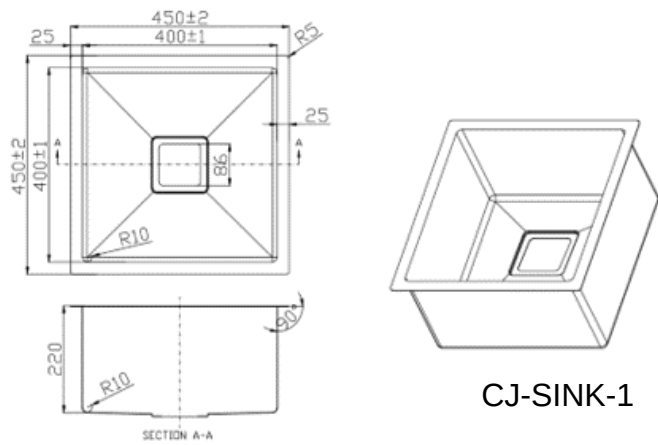

### Single Bowl Sink

CJ-SINK-3 : 650X450X220mm

### Double Bowl Sink

CJ-SINK-4 : 760X440X220mm

### Double Bowl Sink with Drainer

CJ-SINK-8 : 1180X440X220mm

### Single Bowl with Drainer

CJ-SINK-9 : 805X450X220mm  
CJ-SINK-10 : 895X450X220mm

CJ-SINK-1

CJ-SINK-5

CJ-SINK-6

CJ-SINK-2

CJ-SINK-7

CJ-SINK-3