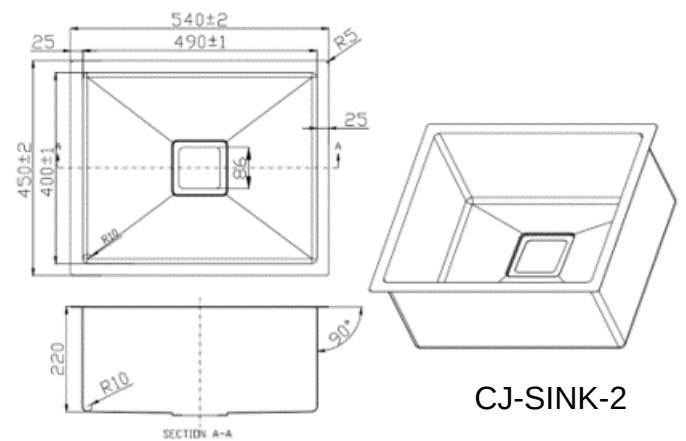

### Double Bowl Sink

CJ-SINK-4 : 760X440X220mm

### Double Bowl Sink with Drainer

CJ-SINK-8 : 1180X440X220mm

### Single Bowl with Drainer

CJ-SINK-9 : 805X450X220mm  
CJ-SINK-10 : 895X450X220mm

CJ-SINK-1

CJ-SINK-5

CJ-SINK-6

CJ-SINK-2

CJ-SINK-7

CJ-SINK-3