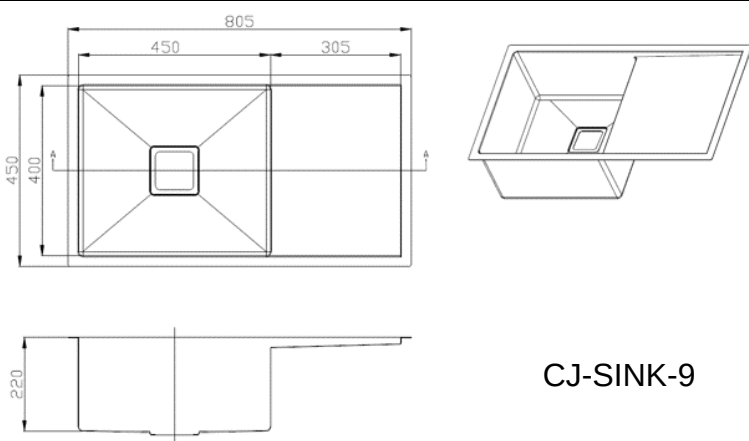

CJ-SINK-4

CJ-SINK-9