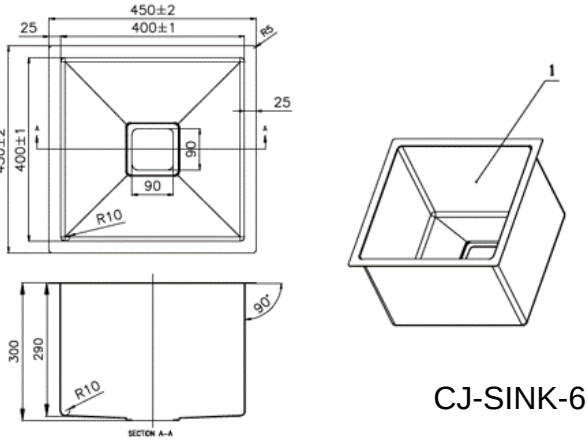

### Double Bowl Sink

CJ-SINK-4 : 760X440X220mm

### Double Bowl Sink with Drainer

CJ-SINK-8 : 1180X440X220mm

### Single Bowl with Drainer

CJ-SINK-9 : 805X450X220mm  
CJ-SINK-10 : 895X450X220mm

CJ-SINK-1

CJ-SINK-5

CJ-SINK-6

CJ-SINK-2

CJ-SINK-7

CJ-SINK-3