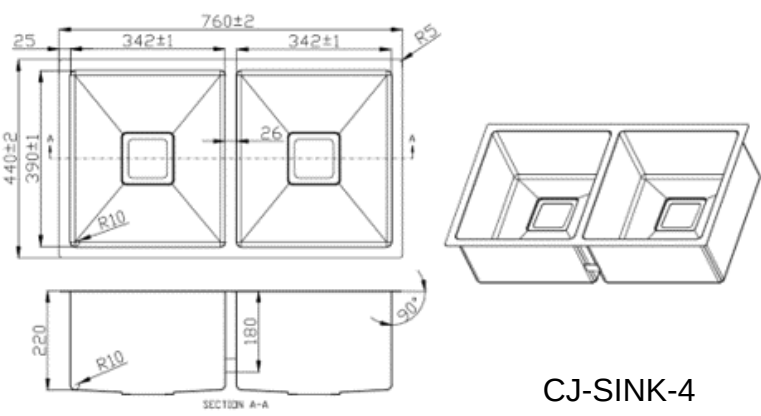

### Double Bowl Sink

CJ-SINK-4 : 760X440X220mm

### Double Bowl Sink with Drainer

CJ-SINK-8 : 1180X440X220mm

### Single Bowl with Drainer

CJ-SINK-9 : 805X450X220mm  
CJ-SINK-10 : 895X450X220mm

CJ-SINK-1

CJ-SINK-5

CJ-SINK-6

CJ-SINK-2

CJ-SINK-7

CJ-SINK-3