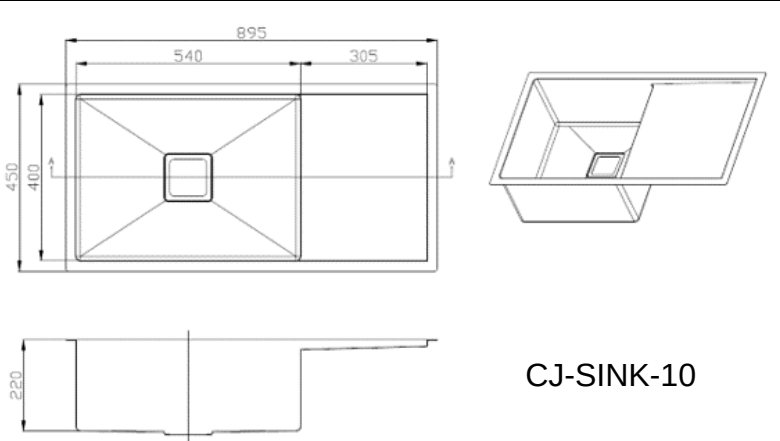

CJ-SINK-8

CJ-SINK-10