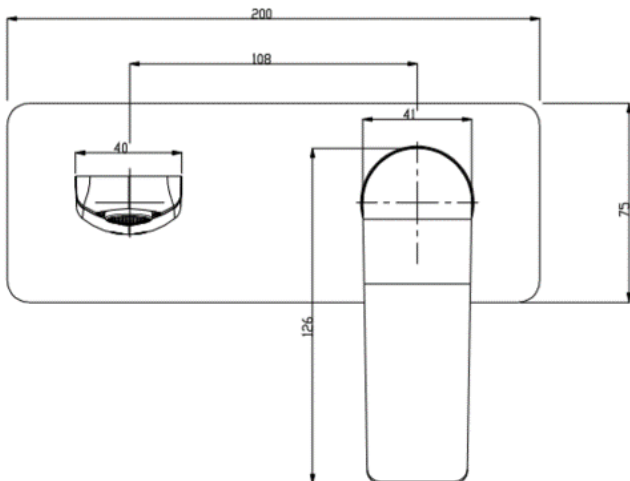

ALLURE

SPECIFICATIONS