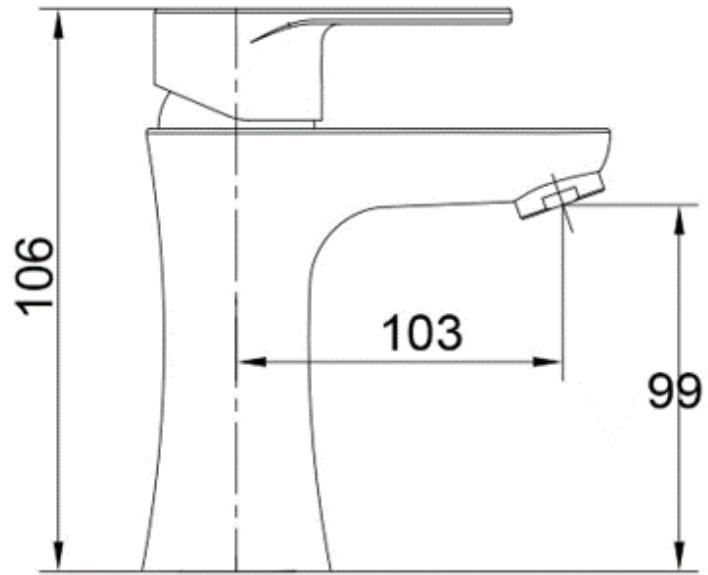

Wall Mixer
CJ-EL-3