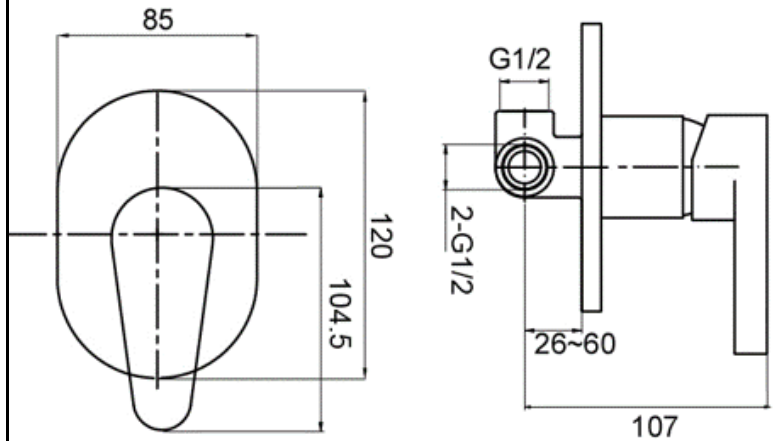

Diverter Mixer
CJ-EL-4