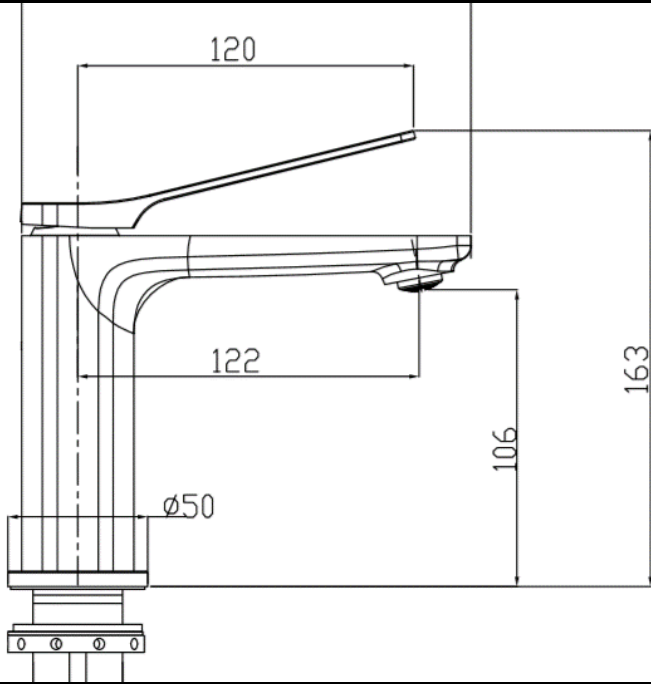

ALLURE

SPECIFICATIONS