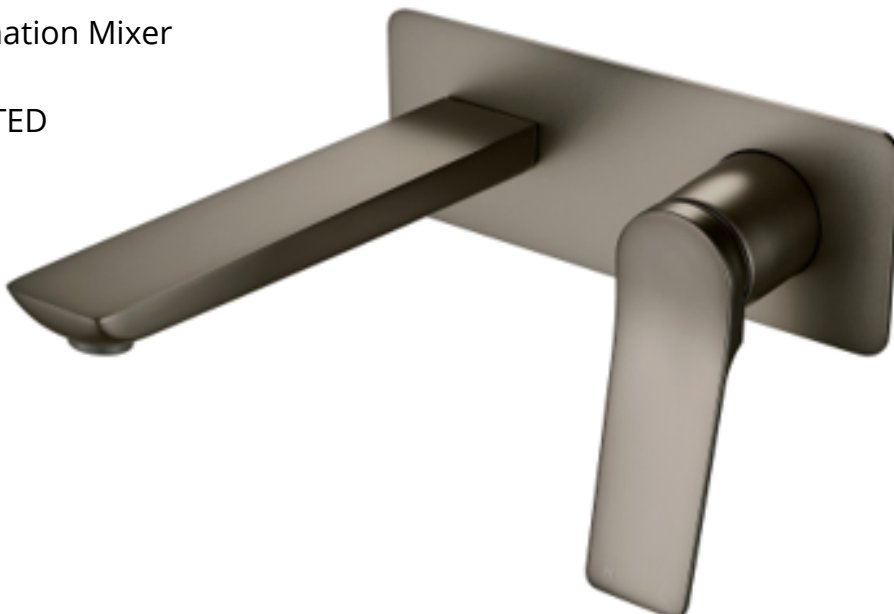

Wall Combination Mixer
CJ-ALL-5G
WELS 6* RATED
4.5L/Minute
T31779(v)