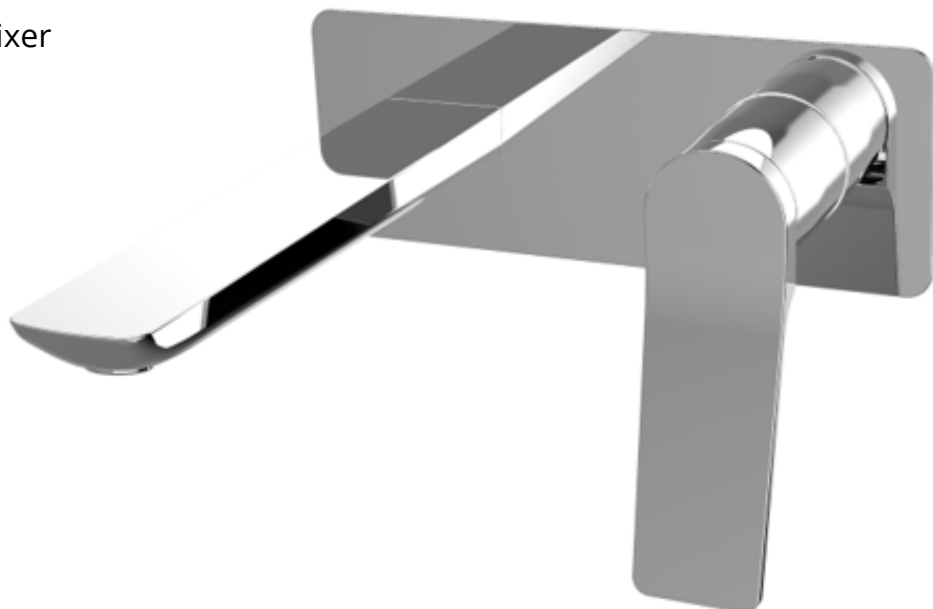

# ALLURE

CHROME

Basin Mixer  
CJ-ALL-1  
WELS 4\* RATED  
7.5L/Minute  
T31806

High Rise  
Basin Mixer  
CJ-ALL-2  
WELS 4\* RATED  
7.5L/Minute  
T31807

Wall Mixer  
CJ-ALL-3

Diverter Mixer  
CJ-ALL-4

Wall Combination Mixer  
CJ-ALL-5  
WELS 6\* RATED  
4.5L/Minute  
T31779