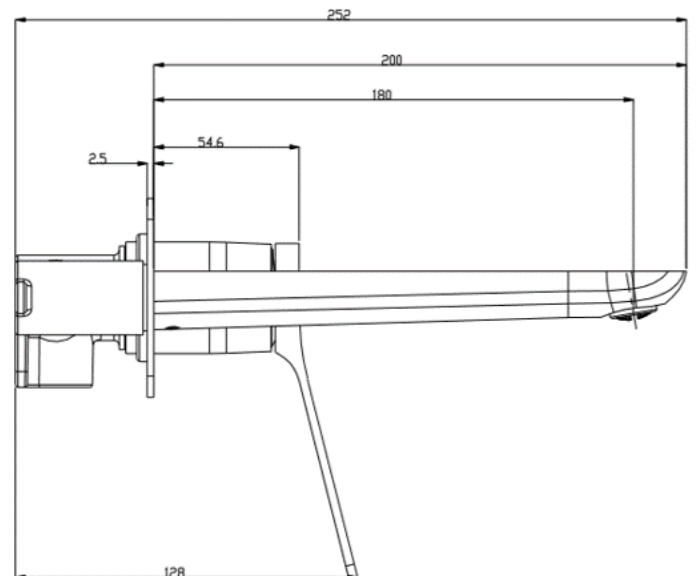

ALLURE

SPECIFICATIONS