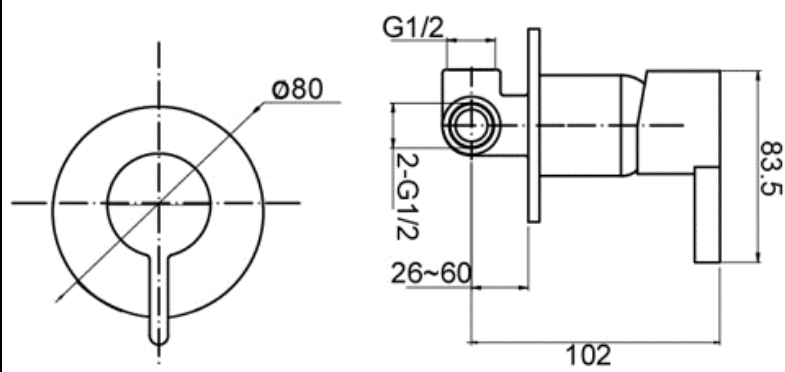

# STYLISH

Basin Mixer  
CJ-STY-1  
WELS 5\* RATED  
6L/Minute  
T10136

High Rise  
Basin Mixer  
CJ-STY-2  
WELS 5\* RATED  
6L/Minute  
T10137

Wall Mixer  
CJ-STY-3

Diverter Mixer  
CJ-STY-4