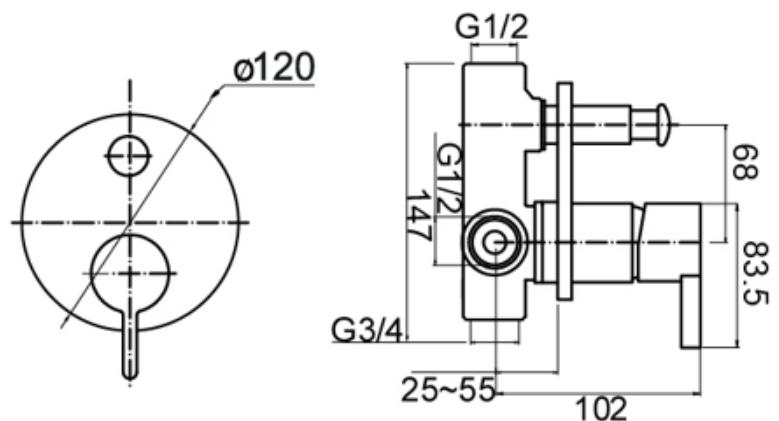

# STYLISH

Basin Mixer  
CJ-STY-1  
WELS 5\* RATED  
6L/Minute  
T10136

High Rise  
Basin Mixer  
CJ-STY-2  
WELS 5\* RATED  
6L/Minute  
T10137

Wall Mixer  
CJ-STY-3

Diverter Mixer  
CJ-STY-4