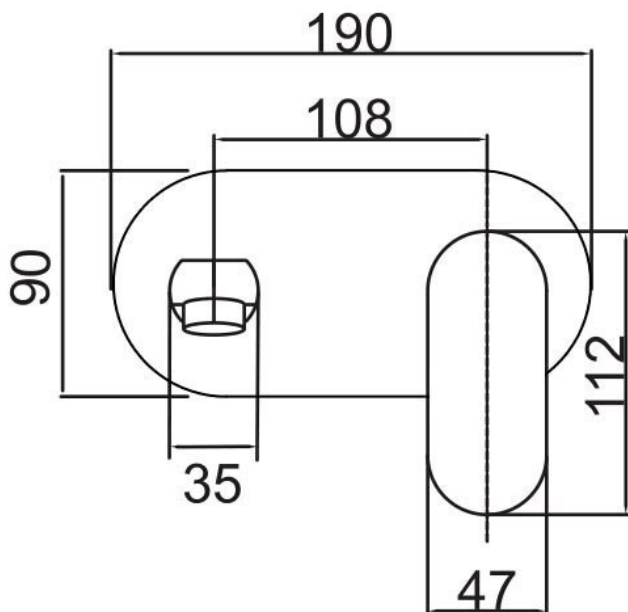

Wall Mixer
CJ-HAR-2

Diverter Mixer
CJ-HAR-3

Bath Combination Mixer
CJ-HAR-4

HARMONEE

SPECIFICATIONS

LUXURY

CHROME

Basin Mixer
CJ-LUX-1
WELS 5* RATED
6L/Minute
T13238