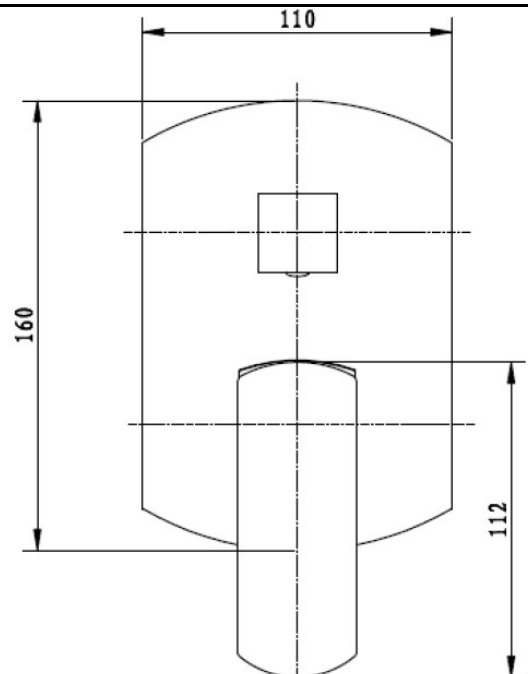

EXCLUSIVE

MATTE BLACK & CHROME

Wall Mixer
CJ-EXBL-2

Diverter Mixer
CJ-EXBL-3