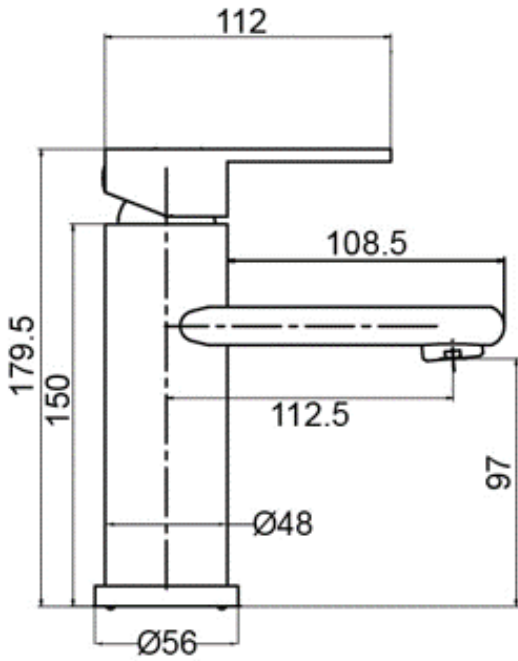

Wall Mixer
CJ-HAR-2

Diverter Mixer
CJ-HAR-3

Bath Combination Mixer
CJ-HAR-4

HARMONEE

SPECIFICATIONS

LUXURY

CHROME

Basin Mixer
CJ-LUX-1
WELS 5* RATED
6L/Minute
T13238