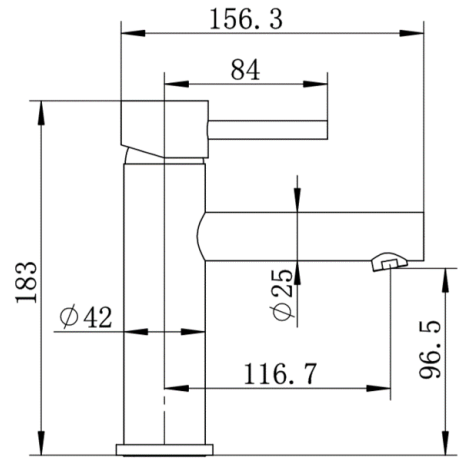

Basin Mixer
CJ-PAR-1
WELS 5* RATED
6L/Minute
T06527

Wall Mixer
CJ-PAR-2

Diverter Mixer
CJ-PAR-3

Bath Combination Mixer
CJ-PAR-7

PARKER

MATTE BLACK

Basin Mixer
CJ-PAR-1B
WELS 5* RATED
6L/Minute
T06527(v)

Wall Mixer
CJ-PAR-2B