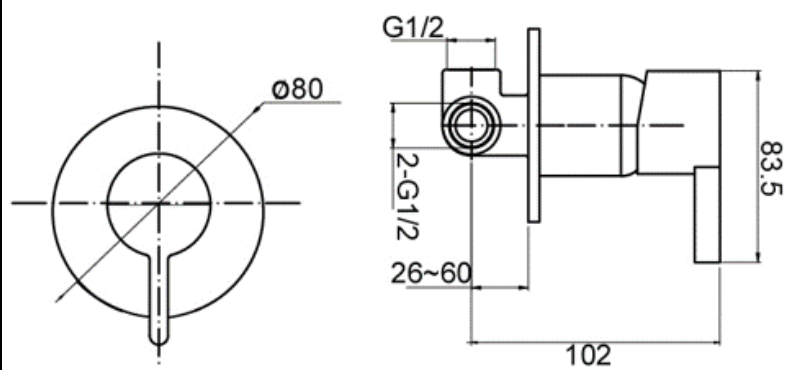

Wall Mixer
CJ-STY-3