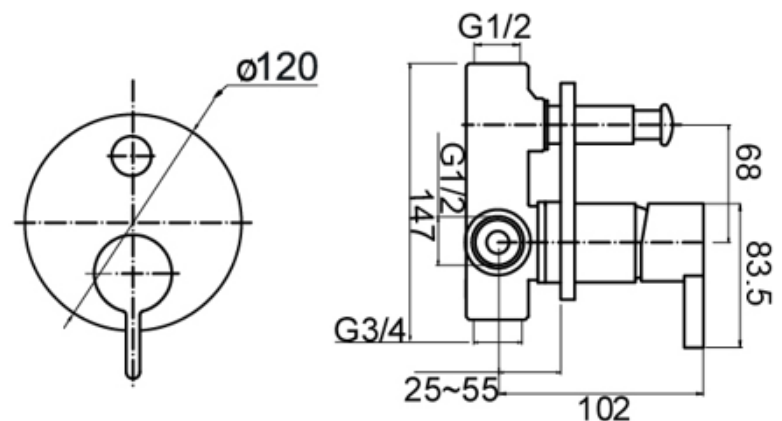

Diverter Mixer
CJ-STY-4