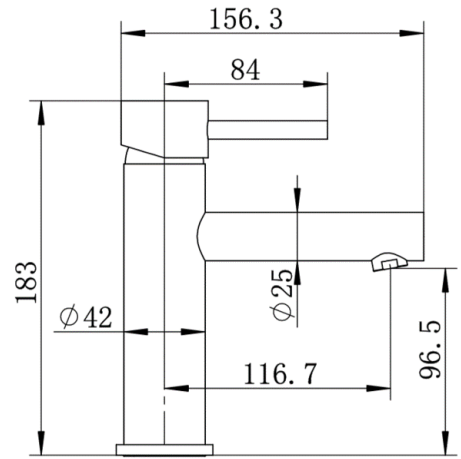

PARKER

CHROME

Basin Mixer
CJ-PAR-1
WELS 5* RATED
6L/Minute
T06527