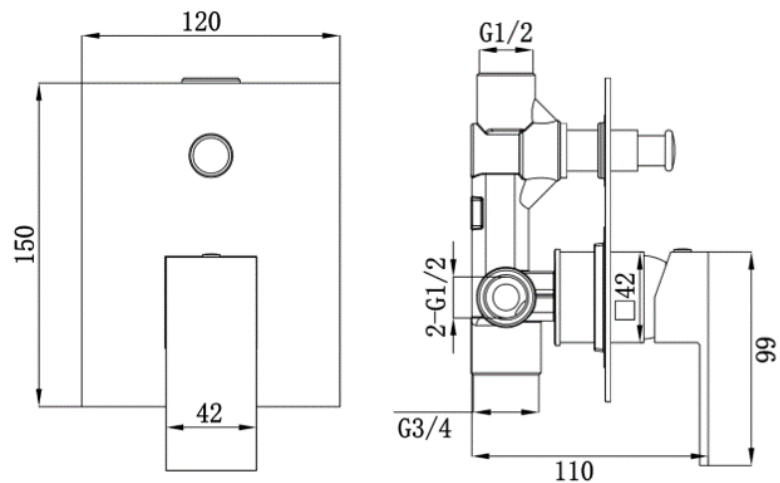

Diverter Mixer
CJ-PAR-3B

Bath Combination Mixer
CJ-PAR-7B

PICCOLO

Basin Mixer
CJ-PIC-1
WELS 5* RATED
6L/Minute
T37110

Wall Mixer
CJ-PIC-3

Diverter Mixer
CJ-PIC-4

MALO

Basin Mixer
CJ-MALO-1
WELS 5* RATED
6L/Minute
T37114