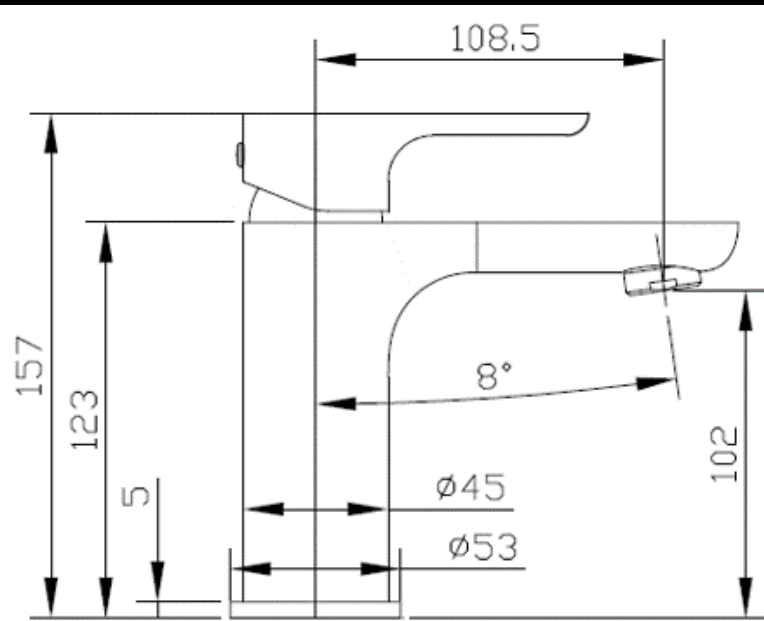

Wall Mixer
CJ-GLAM-3B

Diverter Mixer
CJ-GLAM-4B

Wall Combination Mixer
CJ-GLAM-5B
WELS 5* RATED
6L/Minute
T37221(v)

GLAMOUR

SPECIFICATIONS

HARMONEE

Basin Mixer
CJ-HAR-1
WELS 5* RATED
6L/Minute
T10130

High Rise
Basin Mixer
CJ-HAR-16
WELS 5* RATED
6L/Minute
T10131