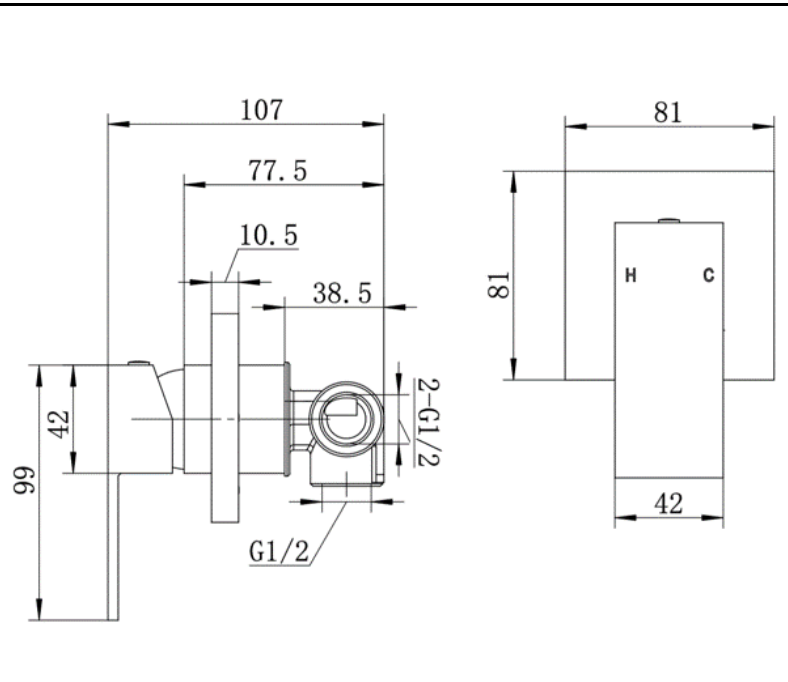

High Rise
Basin Mixer
CJ-LUX-3B
WELS 5* RATED
6L/Minute
T37117(v)

Wall Mixer
CJ-LUX-4B

Diverter Mixer
CJ-LUX-5B

Bath Combination Mixer
CJ-LUX-6B

LUXURY

SPECIFICATIONS

PARKER

CHROME