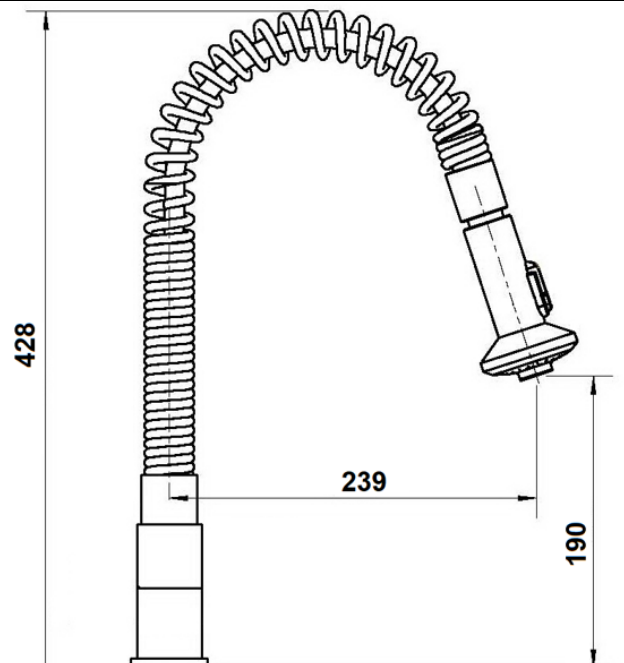

KITCHEN MIXERS

SPECIFICATIONS

CJ-PAR-8
CJ-PAR-8B

CJ-PAR-22
CJ-PAR-22B
CJ-PAR-22BN

CEE JAY BATHROOMWARE

Head Office

18 Gibson Avenue, Padstow NSW 2211

02 9793 8829