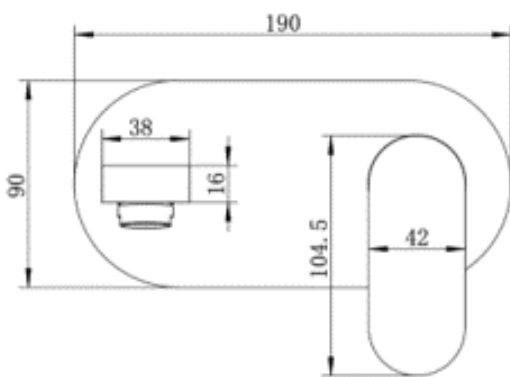

High Rise
Basin Mixer
CJ-OPAL-2
WELS 5* RATED
6L/Minute
T37122

Wall Mixer
CJ-OPAL-3

Diverter Mixer
CJ-OPAL-4

Bath Combination Mixer
CJ-OPAL-5

OPAL

SPECIFICATIONS

KITCHEN MIXERS

Kitchen Mixer
CJ-PAR-8
Chrome
WELS 5* RATED
6L/Minute
T14708