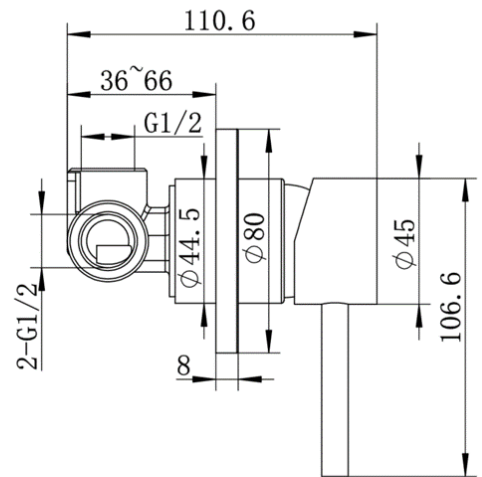

Wall Mixer
CJ-PAR-2