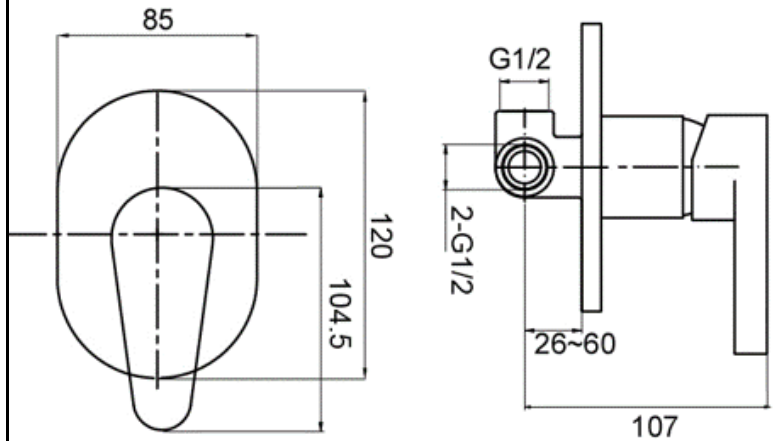

Wall Mixer
CJ-STY-3

Diverter Mixer
CJ-STY-4

ELEGANT

Basin Mixer
CJ-EL-1
WELS 5* RATED
6L/Minute
T10125

Wall Mixer
CJ-EL-3

Diverter Mixer
CJ-EL-4

OPAL

Basin Mixer
CJ-OPAL-1
WELS 5* RATED
6L/Minute
T37120