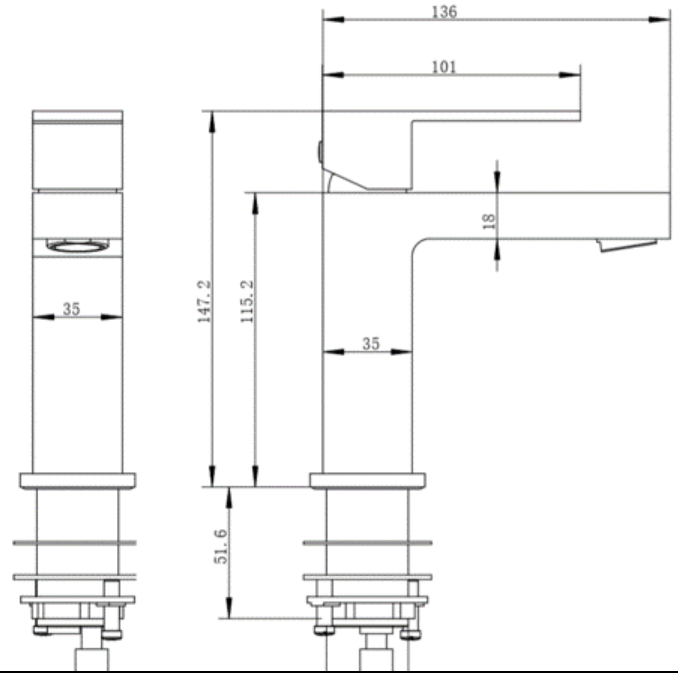

Diverter Mixer
CJ-PAR-3B

Bath Combination Mixer
CJ-PAR-7B

PICCOLO

Basin Mixer
CJ-PIC-1
WELS 5* RATED
6L/Minute
T37110

Wall Mixer
CJ-PIC-3

Diverter Mixer
CJ-PIC-4

MALO

Basin Mixer
CJ-MALO-1
WELS 5* RATED
6L/Minute
T37114