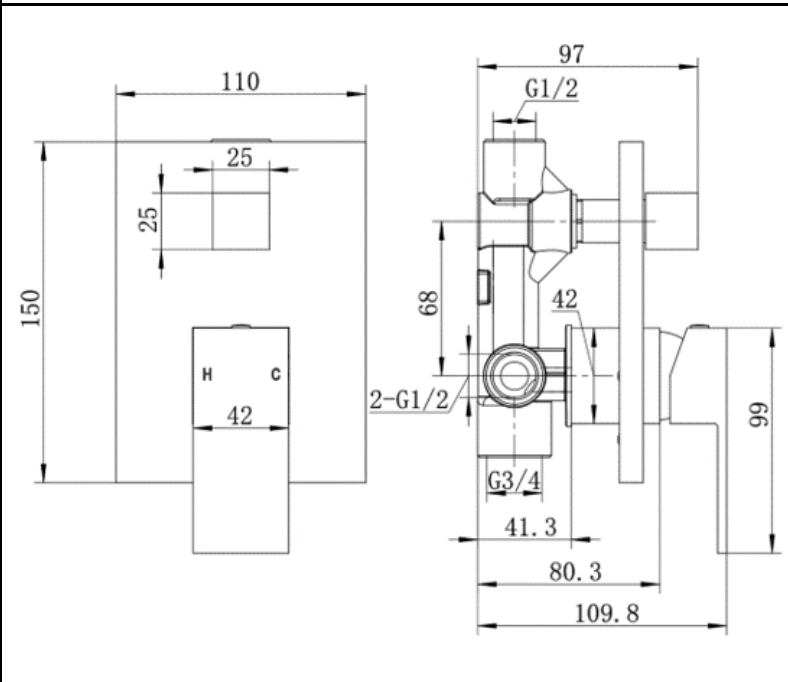

High Rise
Basin Mixer
CJ-LUX-3B
WELS 5* RATED
6L/Minute
T37117(v)

Wall Mixer
CJ-LUX-4B

Diverter Mixer
CJ-LUX-5B

Bath Combination Mixer
CJ-LUX-6B

LUXURY

SPECIFICATIONS

PARKER

CHROME