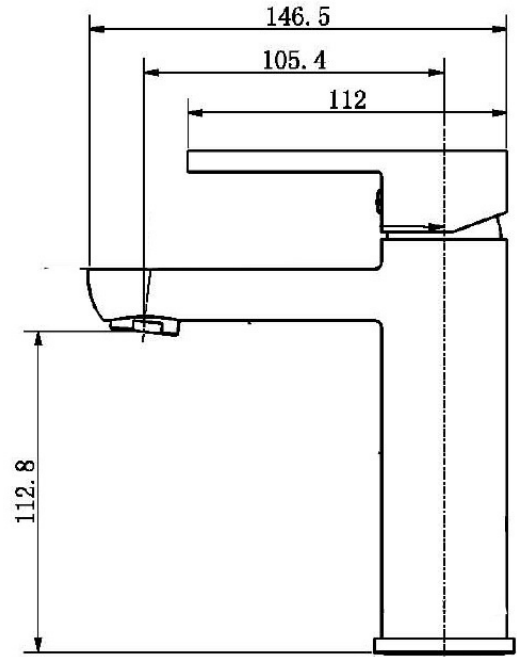

Wall Mixer
CJ-EXBL-2