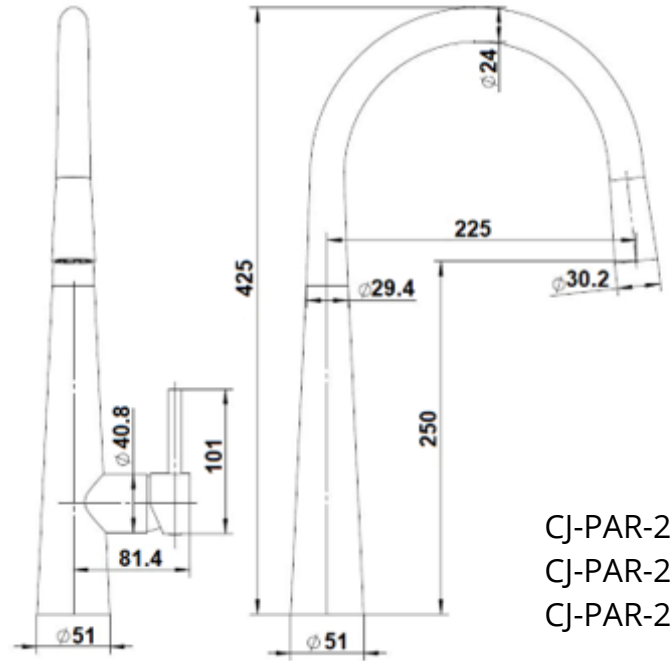

KITCHEN MIXERS

SPECIFICATIONS

CJ-PAR-8
CJ-PAR-8B

CJ-PAR-22
CJ-PAR-22B
CJ-PAR-22BN

CEE JAY BATHROOMWARE

Head Office

18 Gibson Avenue, Padstow NSW 2211

02 9793 8829