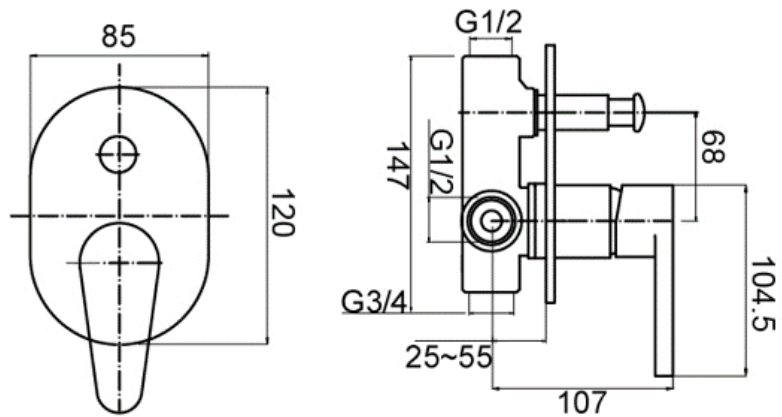

Wall Mixer
CJ-STY-3

Diverter Mixer
CJ-STY-4

ELEGANT

Basin Mixer
CJ-EL-1
WELS 5* RATED
6L/Minute
T10125

Wall Mixer
CJ-EL-3

Diverter Mixer
CJ-EL-4

OPAL

Basin Mixer
CJ-OPAL-1
WELS 5* RATED
6L/Minute
T37120