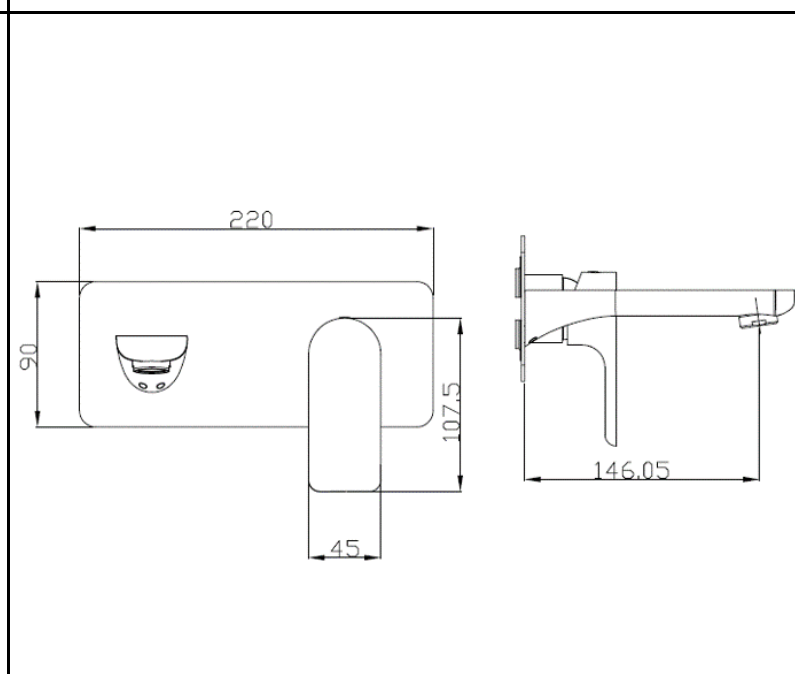

Wall Mixer
CJ-GLAM-3B

Diverter Mixer
CJ-GLAM-4B

Wall Combination Mixer
CJ-GLAM-5B
WELS 5* RATED
6L/Minute
T37221(v)

GLAMOUR

SPECIFICATIONS

HARMONEE

Basin Mixer
CJ-HAR-1
WELS 5* RATED
6L/Minute
T10130

High Rise
Basin Mixer
CJ-HAR-16
WELS 5* RATED
6L/Minute
T10131