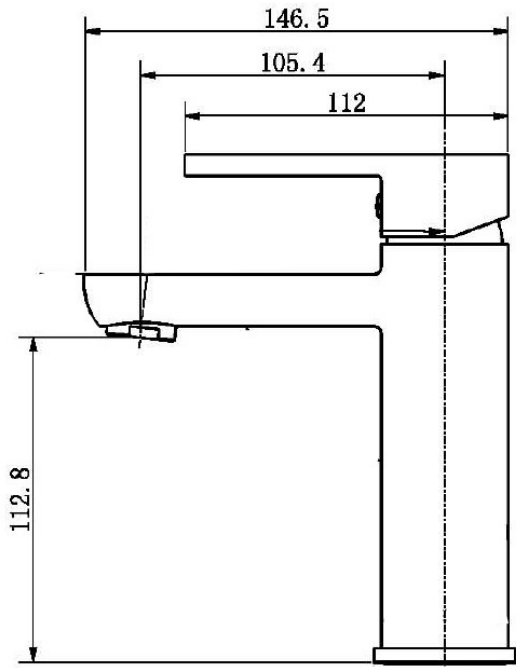

EXCLUSIVE

CHROME SPECIFICATIONS