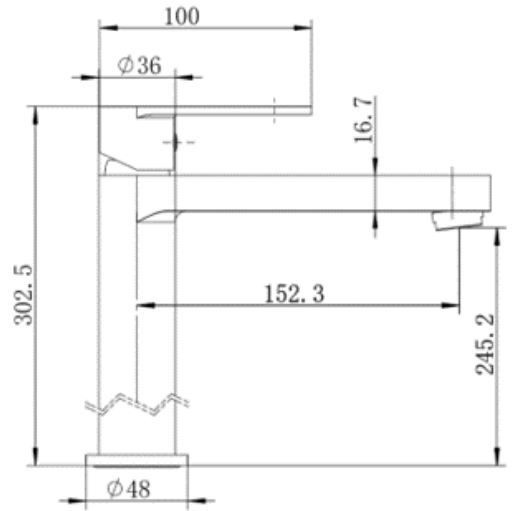

High Rise
Basin Mixer
CJ-MALO-2
WELS 5* RATED
6L/Minute
T37118