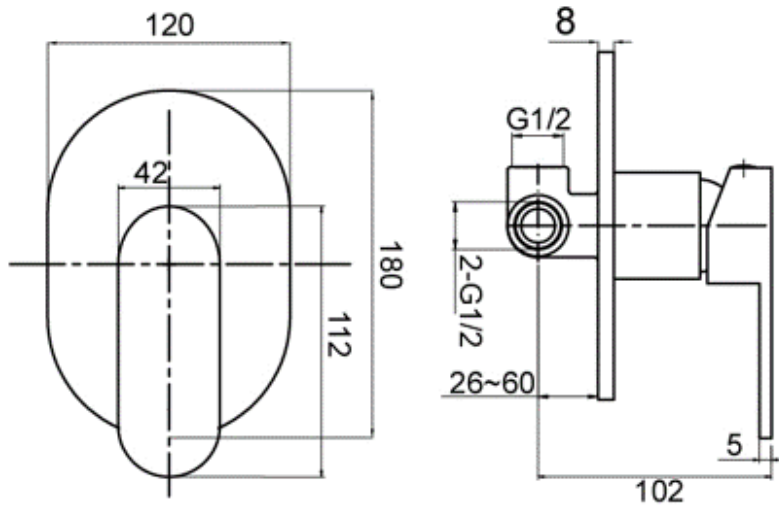

Wall Mixer
CJ-HAR-2

Diverter Mixer
CJ-HAR-3

Bath Combination Mixer
CJ-HAR-4

HARMONEE

SPECIFICATIONS

LUXURY

CHROME

Basin Mixer
CJ-LUX-1
WELS 5* RATED
6L/Minute
T13238