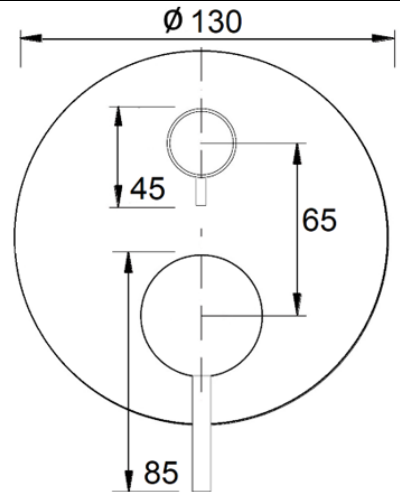

Diverter Mixer
CJ-PAR-3B