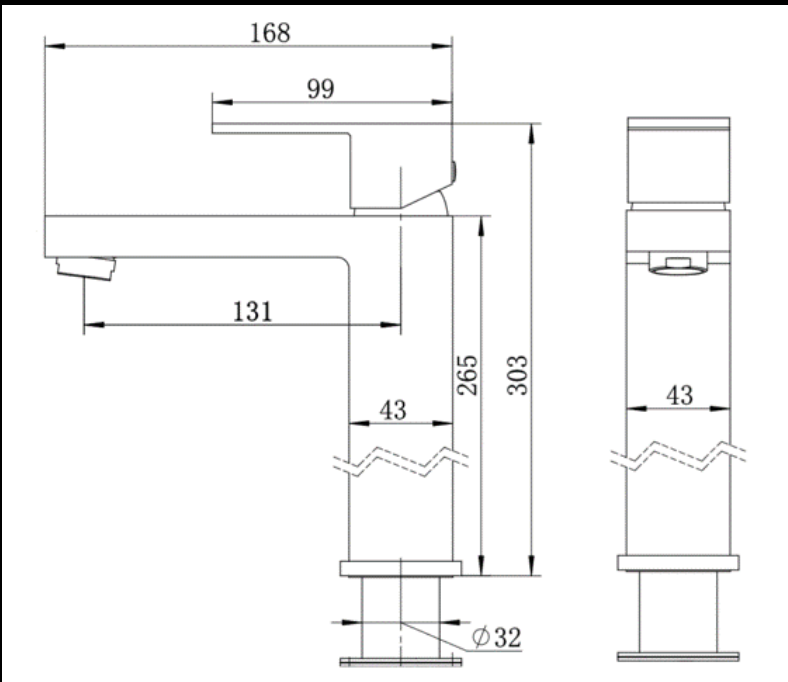

High Rise
Basin Mixer
CJ-LUX-3B
WELS 5* RATED
6L/Minute
T37117(v)

Wall Mixer
CJ-LUX-4B

Diverter Mixer
CJ-LUX-5B

Bath Combination Mixer
CJ-LUX-6B

LUXURY

SPECIFICATIONS

PARKER

CHROME