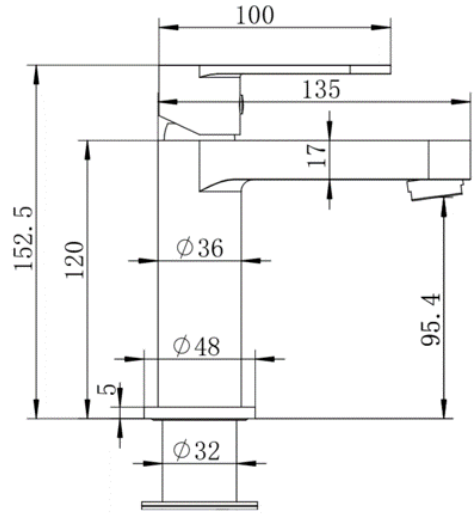

Diverter Mixer
CJ-PAR-3B

Bath Combination Mixer
CJ-PAR-7B

PICCOLO

Basin Mixer
CJ-PIC-1
WELS 5* RATED
6L/Minute
T37110

Wall Mixer
CJ-PIC-3

Diverter Mixer
CJ-PIC-4

MALO

Basin Mixer
CJ-MALO-1
WELS 5* RATED
6L/Minute
T37114