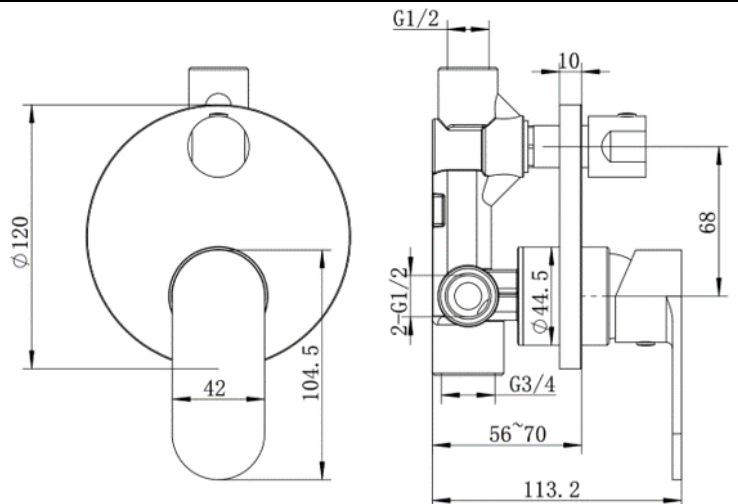

Diverter Mixer
CJ-MALO-4