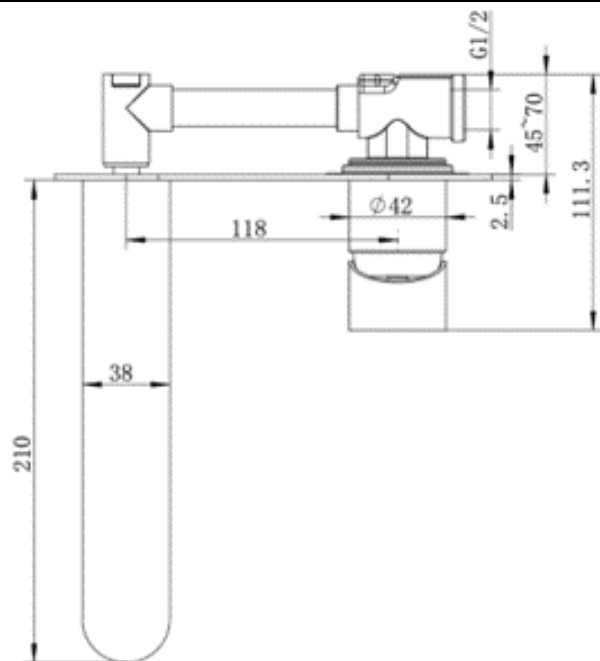

High Rise
Basin Mixer
CJ-OPAL-2
WELS 5* RATED
6L/Minute
T37122

Wall Mixer
CJ-OPAL-3

Diverter Mixer
CJ-OPAL-4

Bath Combination Mixer
CJ-OPAL-5

OPAL

SPECIFICATIONS

KITCHEN MIXERS

Kitchen Mixer
CJ-PAR-8
Chrome
WELS 5* RATED
6L/Minute
T14708