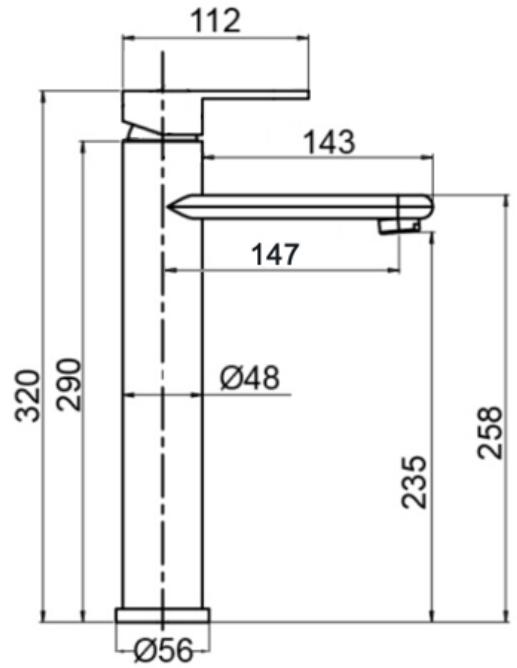

Wall Mixer
CJ-HAR-2

Diverter Mixer
CJ-HAR-3

Bath Combination Mixer
CJ-HAR-4

HARMONEE

SPECIFICATIONS

LUXURY

CHROME

Basin Mixer
CJ-LUX-1
WELS 5* RATED
6L/Minute
T13238