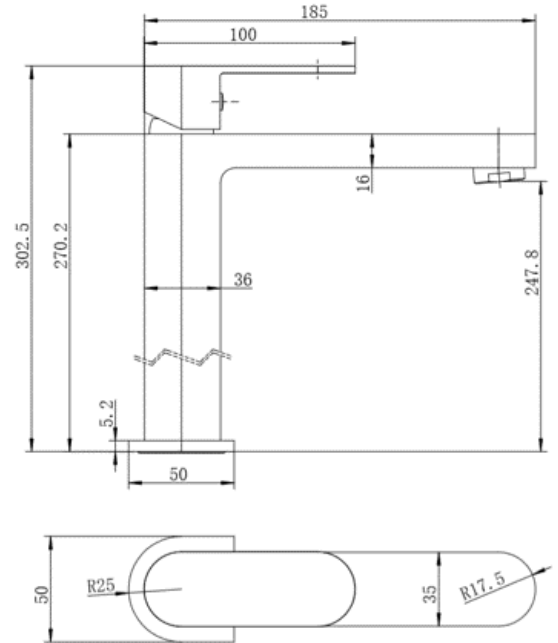

High Rise
Basin Mixer
CJ-OPAL-2
WELS 5* RATED
6L/Minute
T37122

Wall Mixer
CJ-OPAL-3

Diverter Mixer
CJ-OPAL-4

Bath Combination Mixer
CJ-OPAL-5

OPAL

SPECIFICATIONS

KITCHEN MIXERS

Kitchen Mixer
CJ-PAR-8
Chrome
WELS 5* RATED
6L/Minute
T14708