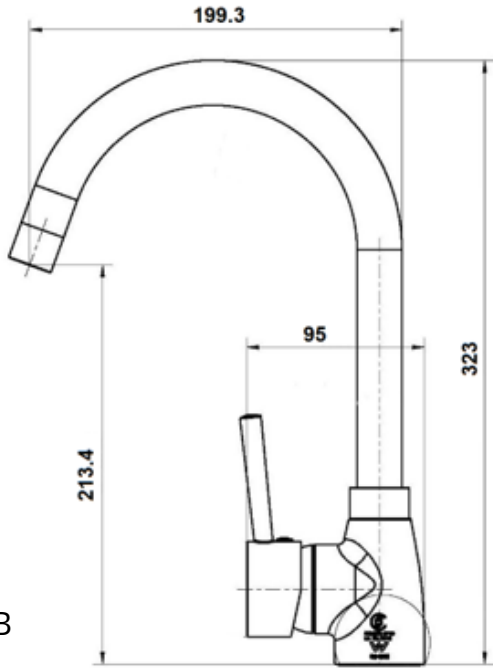

KITCHEN MIXERS

SPECIFICATIONS

CJ-PAR-8
CJ-PAR-8B

CJ-PAR-22
CJ-PAR-22B
CJ-PAR-22BN

CEE JAY BATHROOMWARE

Head Office

18 Gibson Avenue, Padstow NSW 2211

02 9793 8829