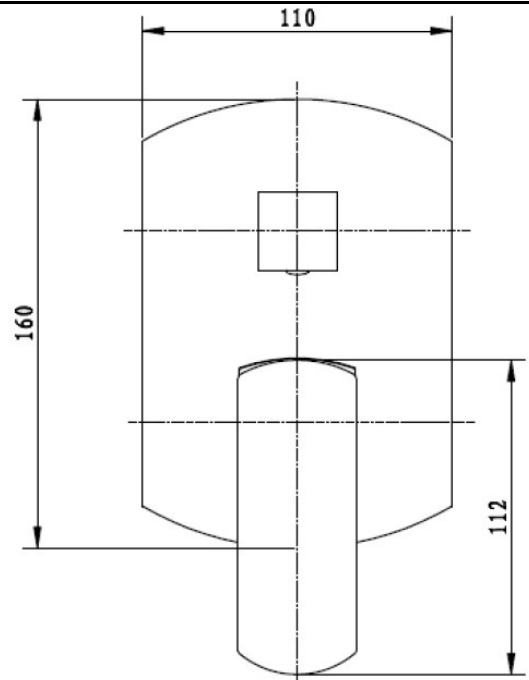

EXCLUSIVE

CHROME SPECIFICATIONS