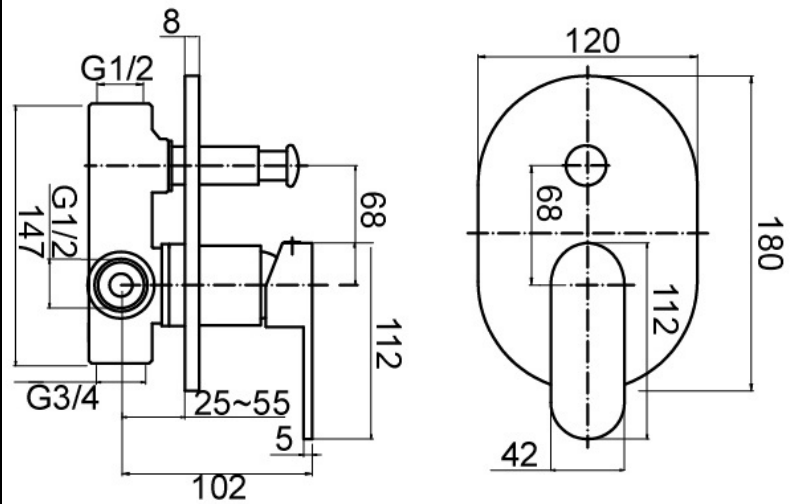

Wall Mixer
CJ-HAR-2

Diverter Mixer
CJ-HAR-3

Bath Combination Mixer
CJ-HAR-4

HARMONEE

SPECIFICATIONS

LUXURY

CHROME

Basin Mixer
CJ-LUX-1
WELS 5* RATED
6L/Minute
T13238