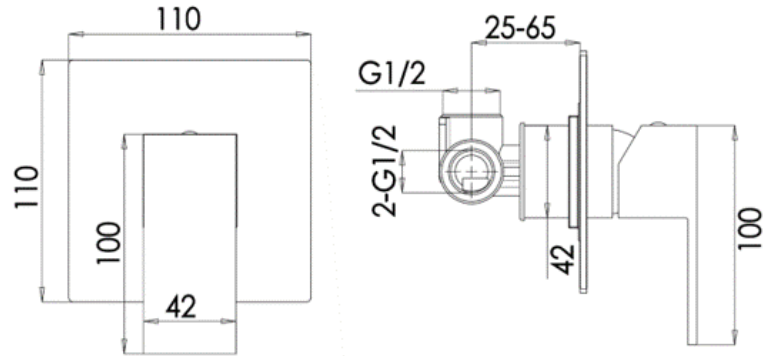

Diverter Mixer
CJ-PAR-3B

Bath Combination Mixer
CJ-PAR-7B

PICCOLO

Basin Mixer
CJ-PIC-1
WELS 5* RATED
6L/Minute
T37110

Wall Mixer
CJ-PIC-3

Diverter Mixer
CJ-PIC-4

MALO

Basin Mixer
CJ-MALO-1
WELS 5* RATED
6L/Minute
T37114