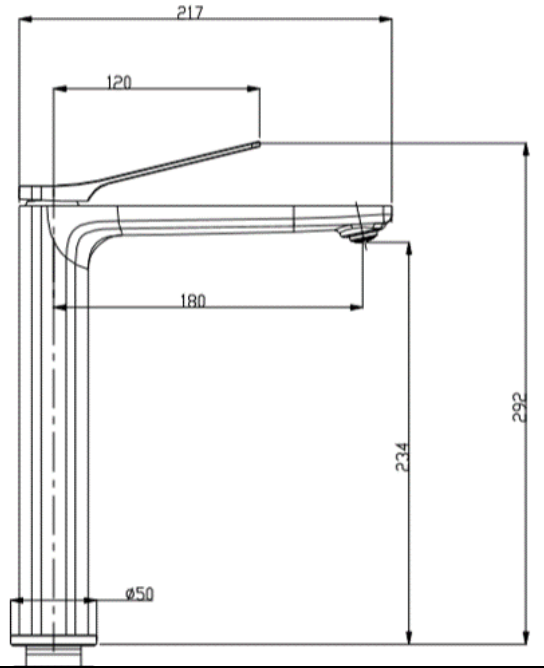

ALLURE

SPECIFICATIONS

EXCLUSIVE

CHROME

Basin Mixer
CJ-EXCH-1
WELS 5* RATED
6L/Minute
T37123

High Rise
Basin Mixer
CJ-EXCH-4
WELS 5* RATED
6L/Minute
T37111

Wall Mixer
CJ-EXCH-2

Diverter Mixer
CJ-EXCH-3