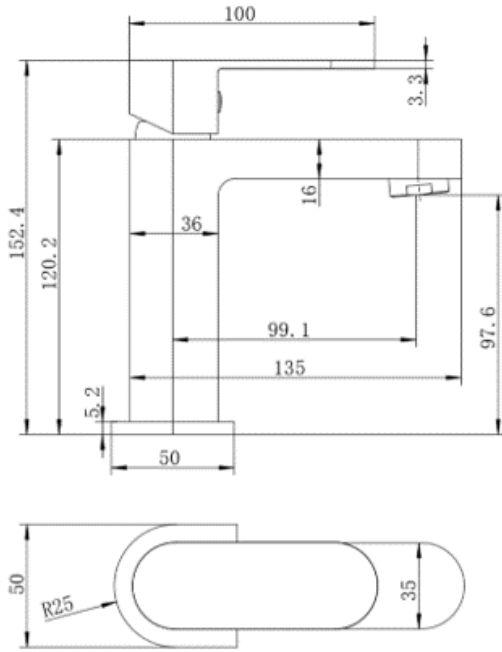

High Rise
Basin Mixer
CJ-OPAL-2
WELS 5* RATED
6L/Minute
T37122

Wall Mixer
CJ-OPAL-3

Diverter Mixer
CJ-OPAL-4

Bath Combination Mixer
CJ-OPAL-5

OPAL

SPECIFICATIONS

KITCHEN MIXERS

Kitchen Mixer
CJ-PAR-8
Chrome
WELS 5* RATED
6L/Minute
T14708