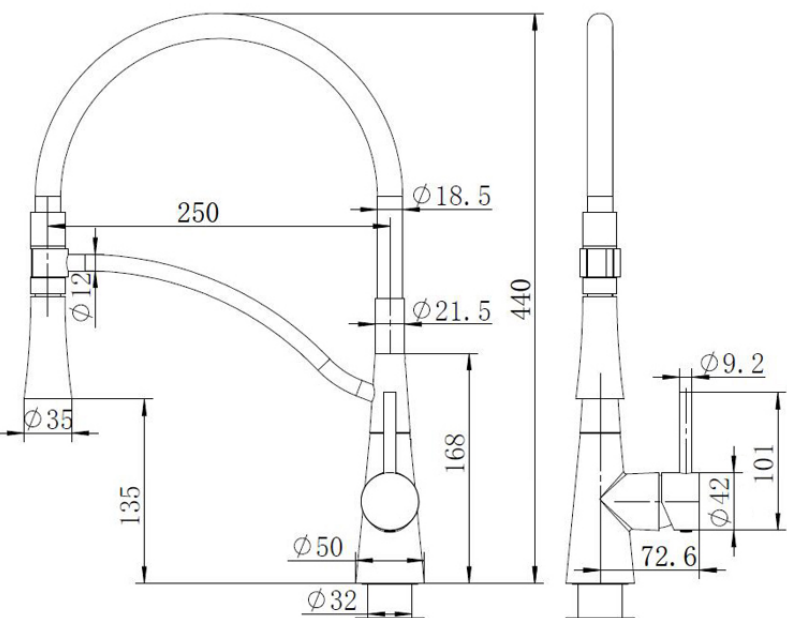

KITCHEN MIXERS

SPECIFICATIONS

CJ-PAR-8
CJ-PAR-8B

CJ-PAR-22
CJ-PAR-22B
CJ-PAR-22BN

CEE JAY BATHROOMWARE

Head Office

18 Gibson Avenue, Padstow NSW 2211

02 9793 8829