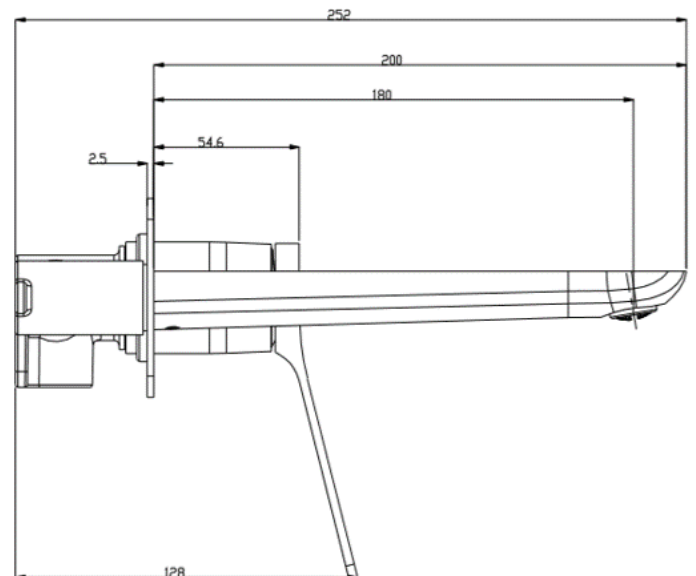

ALLURE

SPECIFICATIONS

EXCLUSIVE

CHROME

Basin Mixer
CJ-EXCH-1
WELS 5* RATED
6L/Minute
T37123

High Rise
Basin Mixer
CJ-EXCH-4
WELS 5* RATED
6L/Minute
T37111

Wall Mixer
CJ-EXCH-2

Diverter Mixer
CJ-EXCH-3