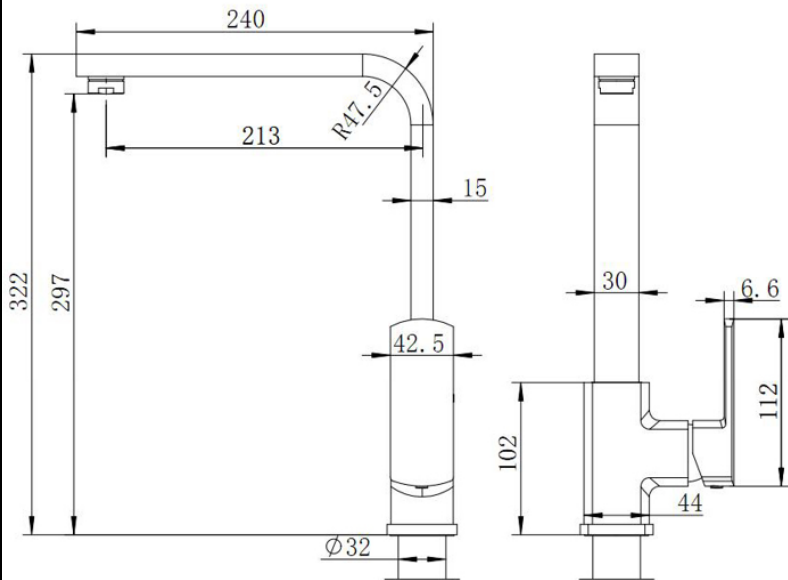

KITCHEN MIXERS

SPECIFICATIONS

CJ-PAR-8
CJ-PAR-8B

CJ-PAR-22
CJ-PAR-22B
CJ-PAR-22BN

CEE JAY BATHROOMWARE

Head Office

18 Gibson Avenue, Padstow NSW 2211

02 9793 8829