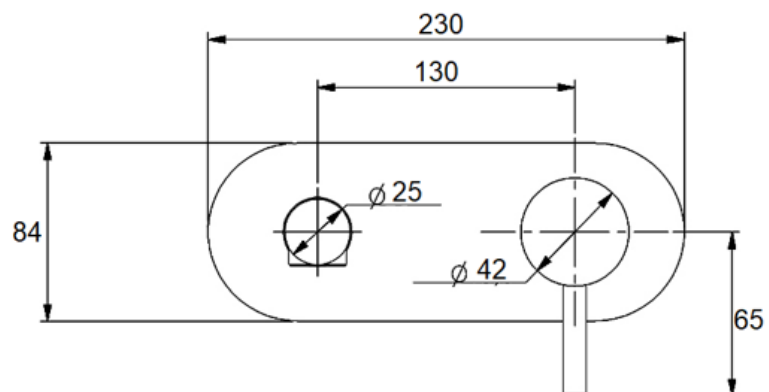

Basin Mixer
CJ-PAR-1
WELS 5* RATED
6L/Minute
T06527

Wall Mixer
CJ-PAR-2

Diverter Mixer
CJ-PAR-3

Bath Combination Mixer
CJ-PAR-7

PARKER

MATTE BLACK

Basin Mixer
CJ-PAR-1B
WELS 5* RATED
6L/Minute
T06527(v)

Wall Mixer
CJ-PAR-2B