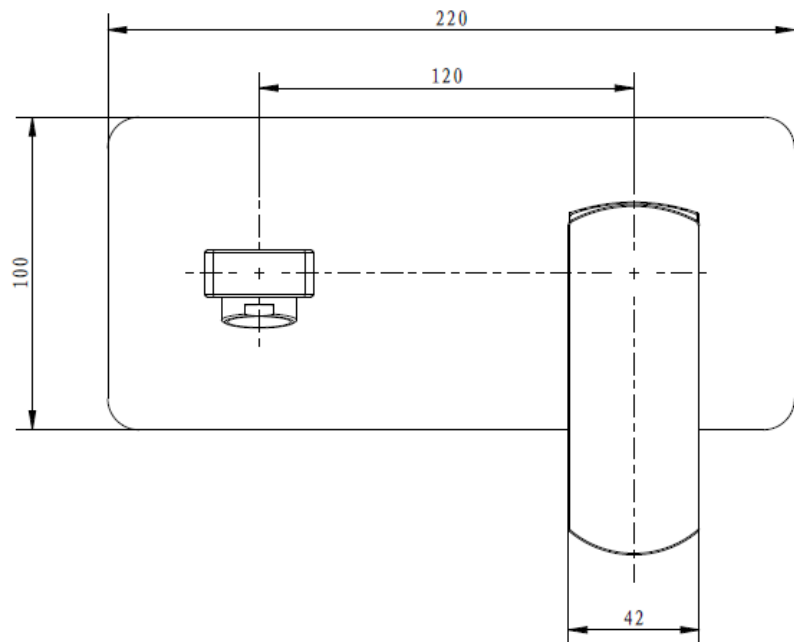

EXCLUSIVE

CHROME SPECIFICATIONS