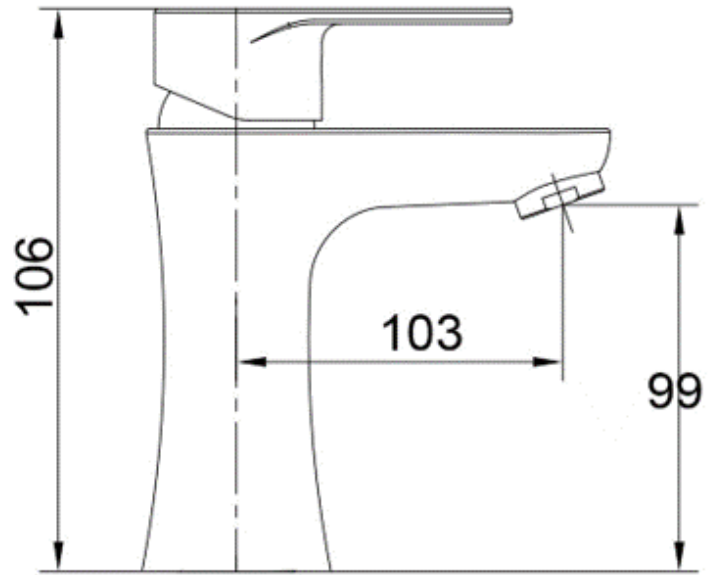

Wall Mixer
CJ-STY-3

Diverter Mixer
CJ-STY-4

ELEGANT

Basin Mixer
CJ-EL-1
WELS 5* RATED
6L/Minute
T10125

Wall Mixer
CJ-EL-3

Diverter Mixer
CJ-EL-4

OPAL

Basin Mixer
CJ-OPAL-1
WELS 5* RATED
6L/Minute
T37120