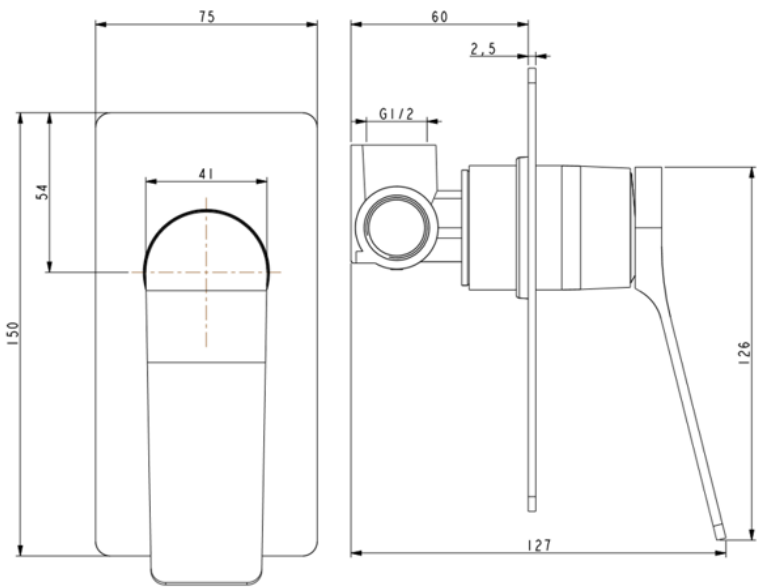

ALLURE

SPECIFICATIONS

EXCLUSIVE

CHROME

Basin Mixer
CJ-EXCH-1
WELS 5* RATED
6L/Minute
T37123

High Rise
Basin Mixer
CJ-EXCH-4
WELS 5* RATED
6L/Minute
T37111

Wall Mixer
CJ-EXCH-2

Diverter Mixer
CJ-EXCH-3