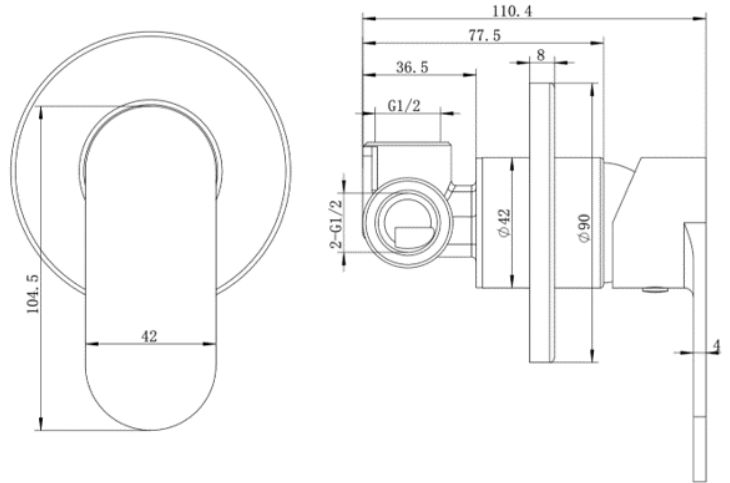

Wall Mixer
CJ-MALO-3