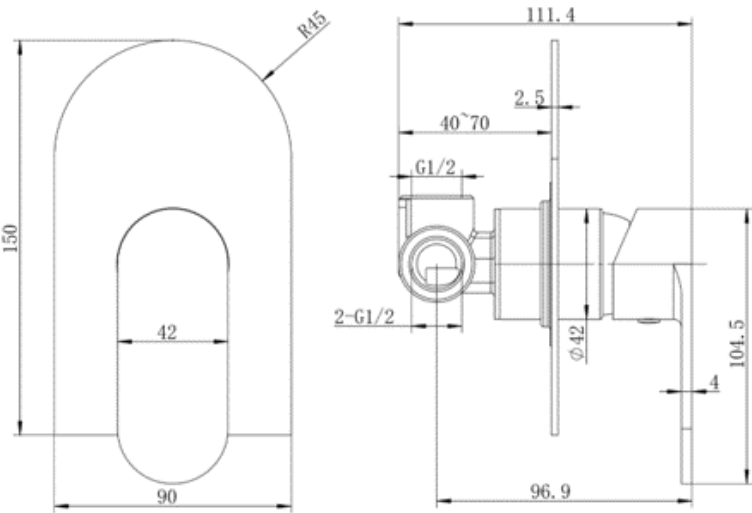

High Rise
Basin Mixer
CJ-OPAL-2
WELS 5* RATED
6L/Minute
T37122

Wall Mixer
CJ-OPAL-3

Diverter Mixer
CJ-OPAL-4

Bath Combination Mixer
CJ-OPAL-5

OPAL

SPECIFICATIONS

KITCHEN MIXERS

Kitchen Mixer
CJ-PAR-8
Chrome
WELS 5* RATED
6L/Minute
T14708