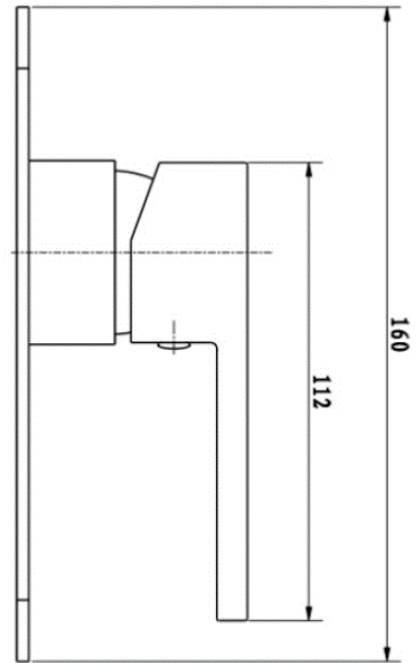

Wall Combination Mixer
CJ-EXCH-5
WELS 5* RATED
6L/Minute
T37224

EXCLUSIVE

CHROME SPECIFICATIONS

EXCLUSIVE

MATTE BLACK & CHROME

Basin Mixer
CJ-EXBL-1
WELS 5* RATED
6L/Minute
T37123(v)

Wall Mixer
CJ-EXBL-2

Diverter Mixer
CJ-EXBL-3