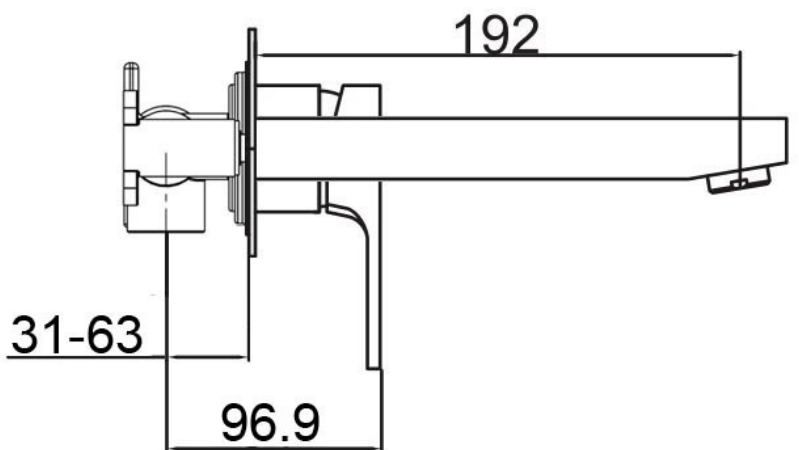

Wall Mixer
CJ-HAR-2

Diverter Mixer
CJ-HAR-3

Bath Combination Mixer
CJ-HAR-4

HARMONEE

SPECIFICATIONS

LUXURY

CHROME

Basin Mixer
CJ-LUX-1
WELS 5* RATED
6L/Minute
T13238