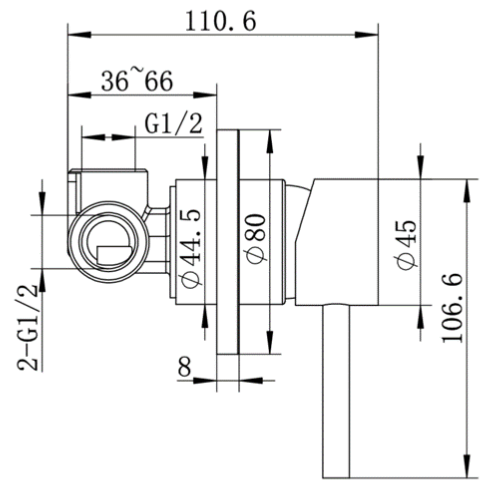

Basin Mixer
CJ-PAR-1
WELS 5* RATED
6L/Minute
T06527

Wall Mixer
CJ-PAR-2

Diverter Mixer
CJ-PAR-3

Bath Combination Mixer
CJ-PAR-7

PARKER

MATTE BLACK

Basin Mixer
CJ-PAR-1B
WELS 5* RATED
6L/Minute
T06527(v)

Wall Mixer
CJ-PAR-2B