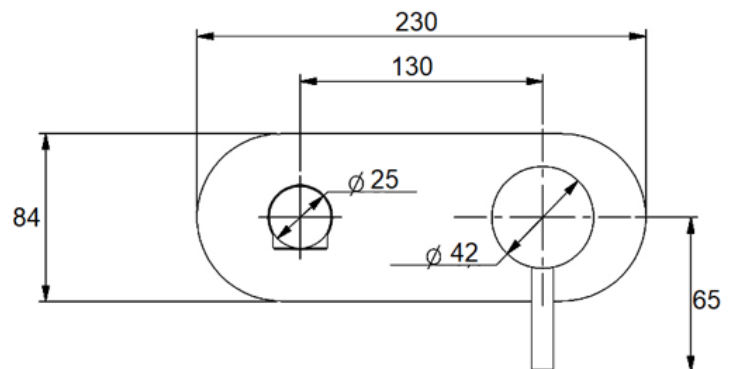

Bath Combination Mixer
CJ-PAR-7B