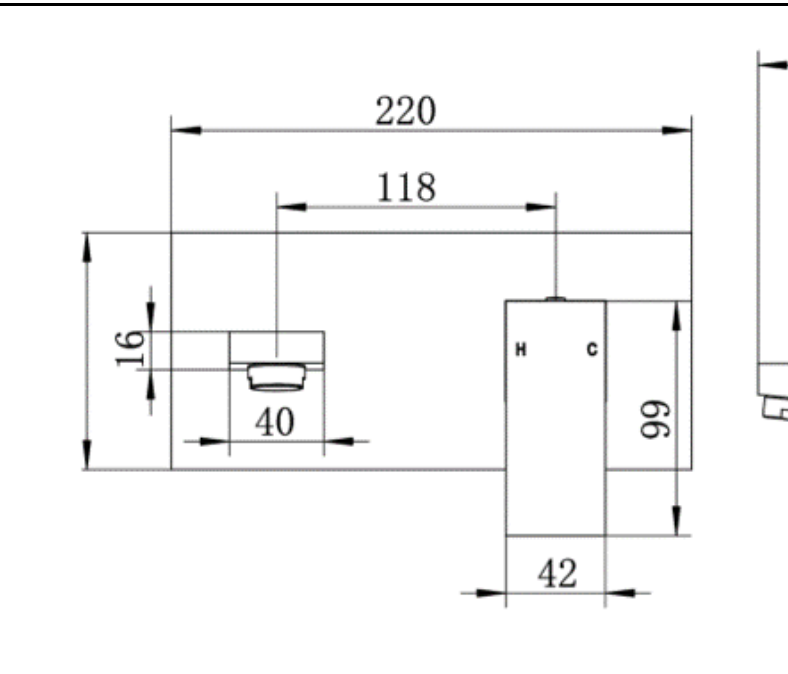

High Rise
Basin Mixer
CJ-LUX-3B
WELS 5* RATED
6L/Minute
T37117(v)

Wall Mixer
CJ-LUX-4B

Diverter Mixer
CJ-LUX-5B

Bath Combination Mixer
CJ-LUX-6B

LUXURY

SPECIFICATIONS

PARKER

CHROME