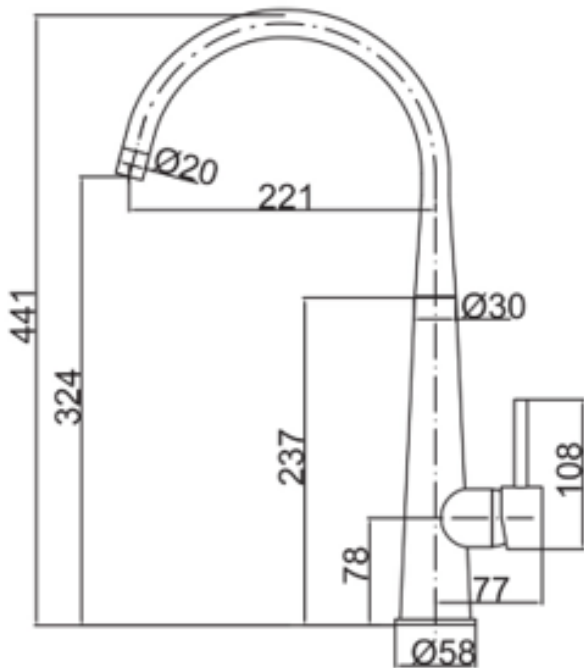

KITCHEN MIXERS

SPECIFICATIONS

CJ-PAR-8
CJ-PAR-8B

CJ-PAR-22
CJ-PAR-22B
CJ-PAR-22BN

CEE JAY BATHROOMWARE

Head Office

18 Gibson Avenue, Padstow NSW 2211

02 9793 8829