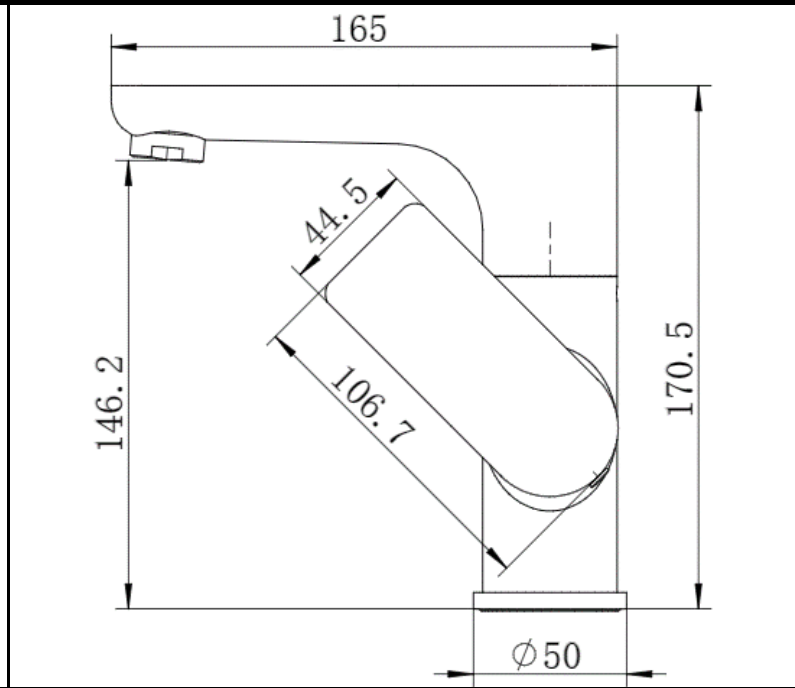

Wall Mixer
CJ-GLAM-3B

Diverter Mixer
CJ-GLAM-4B

Wall Combination Mixer
CJ-GLAM-5B
WELS 5* RATED
6L/Minute
T37221(v)

GLAMOUR

SPECIFICATIONS

HARMONEE

Basin Mixer
CJ-HAR-1
WELS 5* RATED
6L/Minute
T10130

High Rise
Basin Mixer
CJ-HAR-16
WELS 5* RATED
6L/Minute
T10131