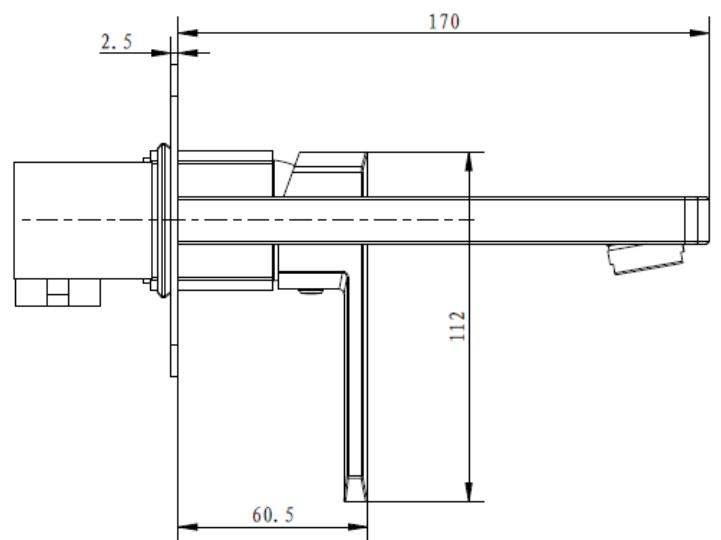

EXCLUSIVE

CHROME SPECIFICATIONS