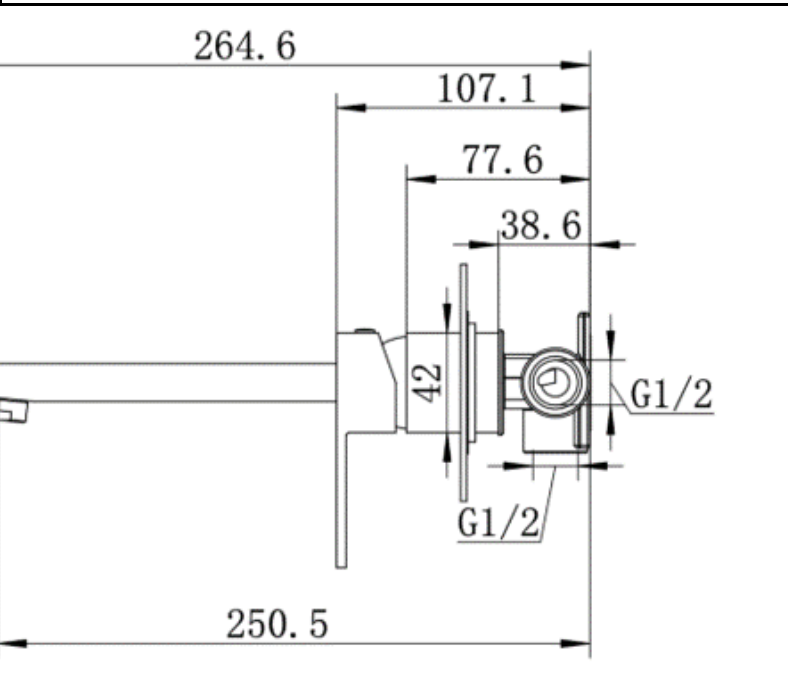

High Rise
Basin Mixer
CJ-LUX-3B
WELS 5* RATED
6L/Minute
T37117(v)

Wall Mixer
CJ-LUX-4B

Diverter Mixer
CJ-LUX-5B

Bath Combination Mixer
CJ-LUX-6B

LUXURY

SPECIFICATIONS

PARKER

CHROME