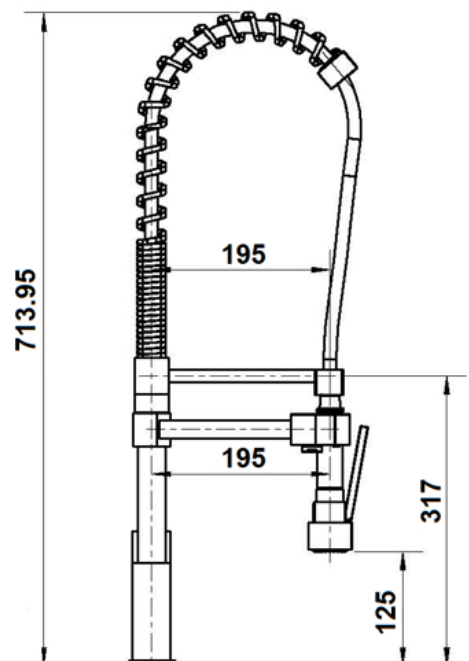

KITCHEN MIXERS

SPECIFICATIONS

CJ-PAR-8
CJ-PAR-8B

CJ-PAR-22
CJ-PAR-22B
CJ-PAR-22BN

CEE JAY BATHROOMWARE

Head Office

18 Gibson Avenue, Padstow NSW 2211

02 9793 8829