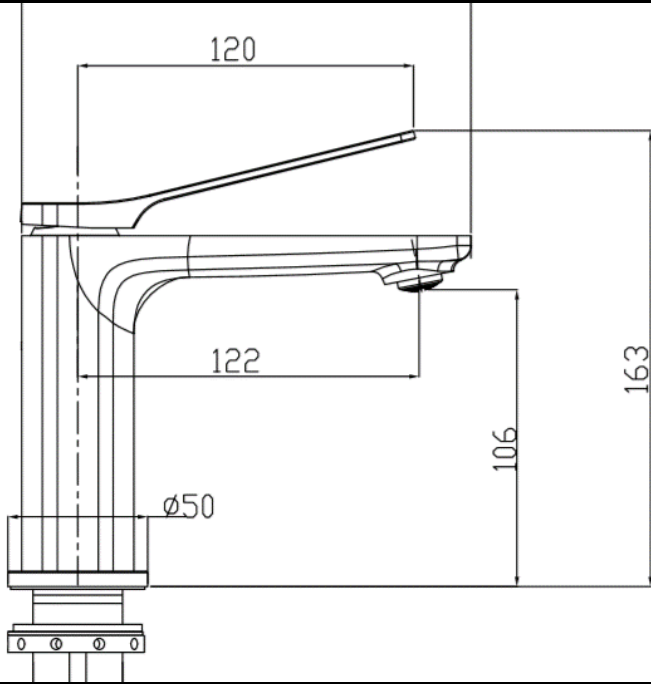

ALLURE

SPECIFICATIONS

EXCLUSIVE

CHROME

Basin Mixer
CJ-EXCH-1
WELS 5* RATED
6L/Minute
T37123

High Rise
Basin Mixer
CJ-EXCH-4
WELS 5* RATED
6L/Minute
T37111

Wall Mixer
CJ-EXCH-2

Diverter Mixer
CJ-EXCH-3