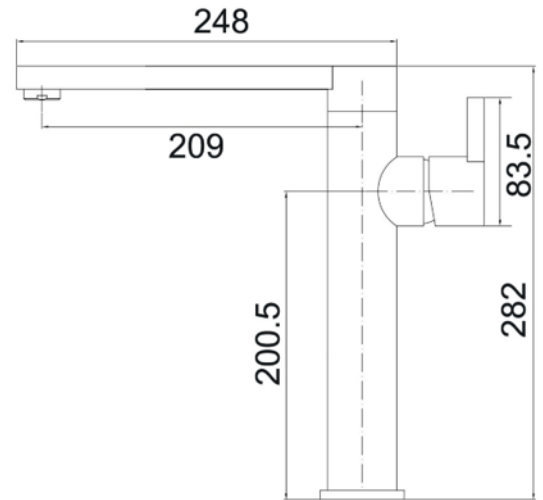

High Rise
Basin Mixer
CJ-MALO-2
WELS 5* RATED
6L/Minute
T37118

Wall Mixer
CJ-MALO-3

Diverter Mixer
CJ-MALO-4

STYLISH

Basin Mixer
CJ-STY-1
WELS 5* RATED
6L/Minute
T10136

High Rise
Basin Mixer
CJ-STY-2
WELS 5* RATED
6L/Minute
T10137