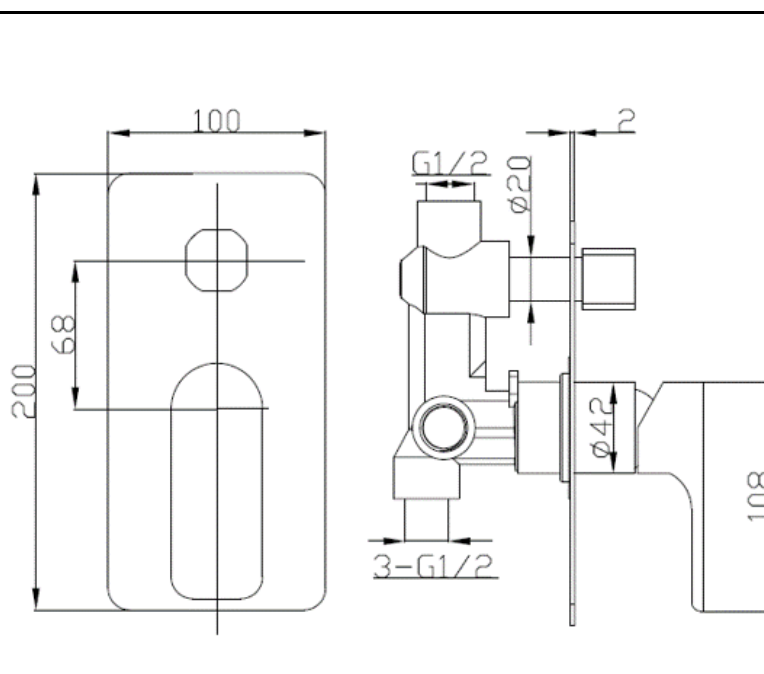

Wall Mixer
CJ-GLAM-3B

Diverter Mixer
CJ-GLAM-4B

Wall Combination Mixer
CJ-GLAM-5B
WELS 5* RATED
6L/Minute
T37221(v)

GLAMOUR

SPECIFICATIONS

HARMONEE

Basin Mixer
CJ-HAR-1
WELS 5* RATED
6L/Minute
T10130

High Rise
Basin Mixer
CJ-HAR-16
WELS 5* RATED
6L/Minute
T10131