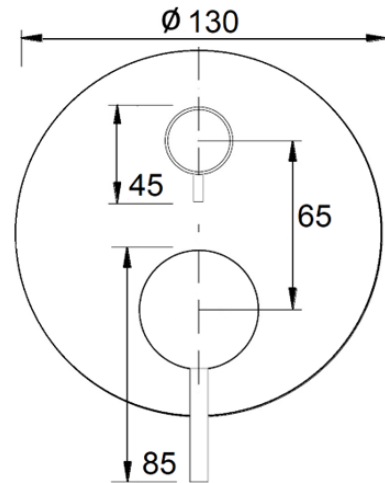

Diverter Mixer
CJ-PAR-3