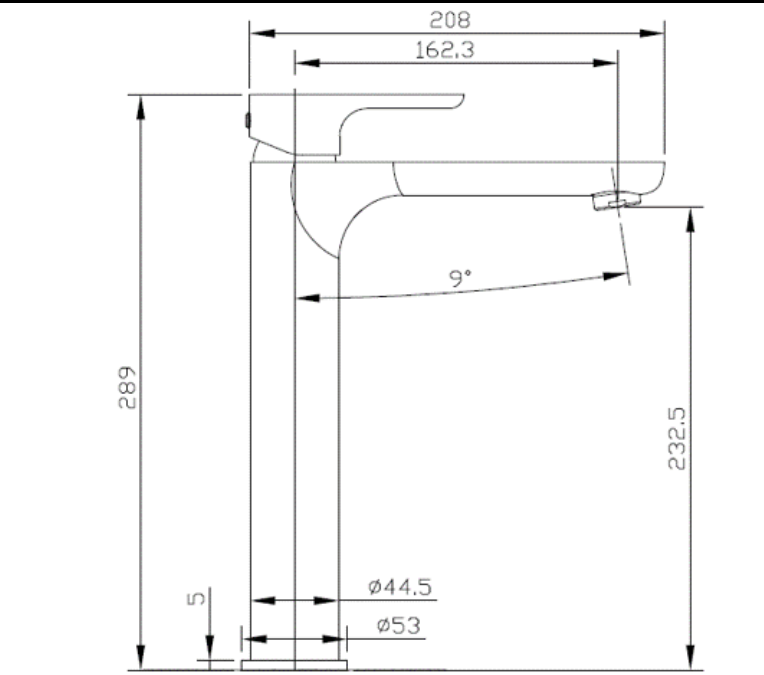

Wall Mixer
CJ-GLAM-3B

Diverter Mixer
CJ-GLAM-4B

Wall Combination Mixer
CJ-GLAM-5B
WELS 5* RATED
6L/Minute
T37221(v)

GLAMOUR

SPECIFICATIONS

HARMONEE

Basin Mixer
CJ-HAR-1
WELS 5* RATED
6L/Minute
T10130

High Rise
Basin Mixer
CJ-HAR-16
WELS 5* RATED
6L/Minute
T10131