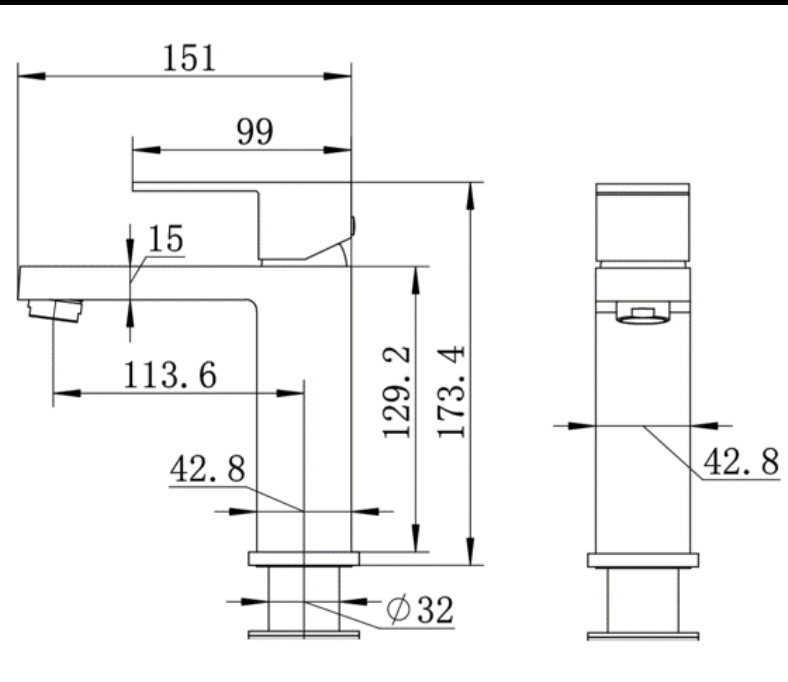

High Rise
Basin Mixer
CJ-LUX-3B
WELS 5* RATED
6L/Minute
T37117(v)

Wall Mixer
CJ-LUX-4B

Diverter Mixer
CJ-LUX-5B

Bath Combination Mixer
CJ-LUX-6B

LUXURY

SPECIFICATIONS

PARKER

CHROME