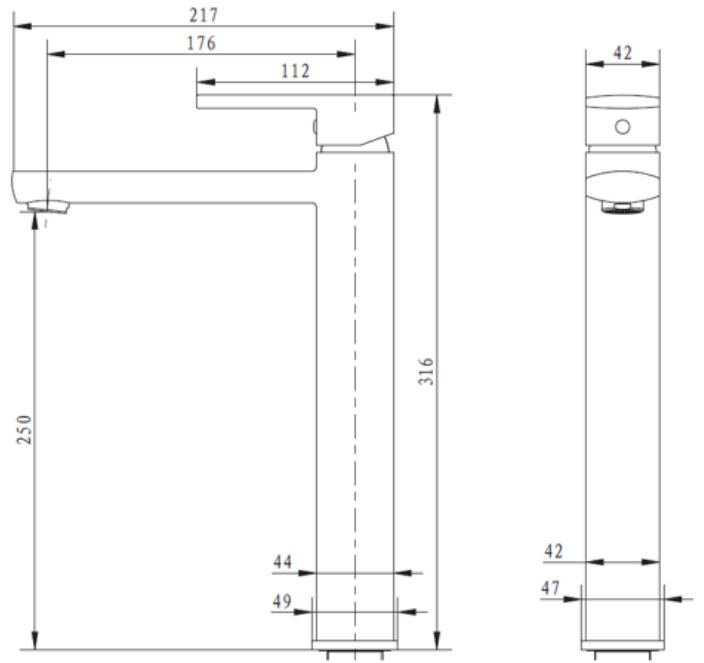

EXCLUSIVE

CHROME SPECIFICATIONS