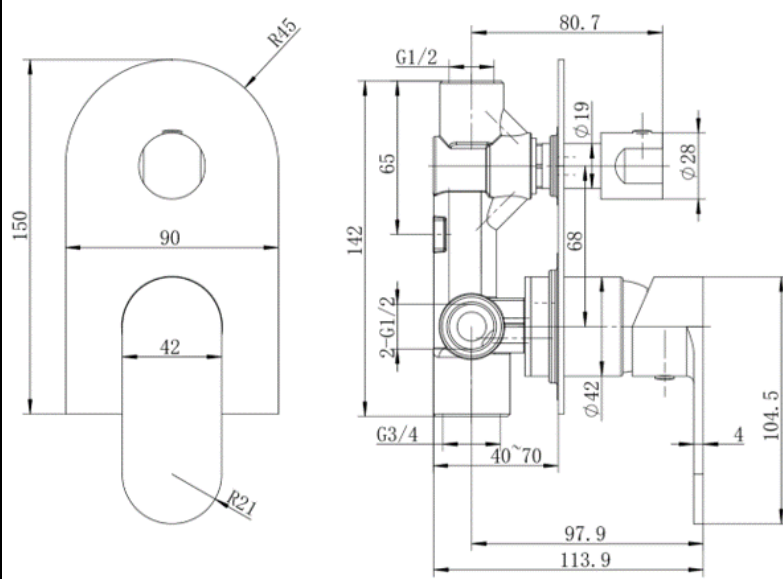

High Rise
Basin Mixer
CJ-OPAL-2
WELS 5* RATED
6L/Minute
T37122

Wall Mixer
CJ-OPAL-3

Diverter Mixer
CJ-OPAL-4

Bath Combination Mixer
CJ-OPAL-5

OPAL

SPECIFICATIONS

KITCHEN MIXERS

Kitchen Mixer
CJ-PAR-8
Chrome
WELS 5* RATED
6L/Minute
T14708