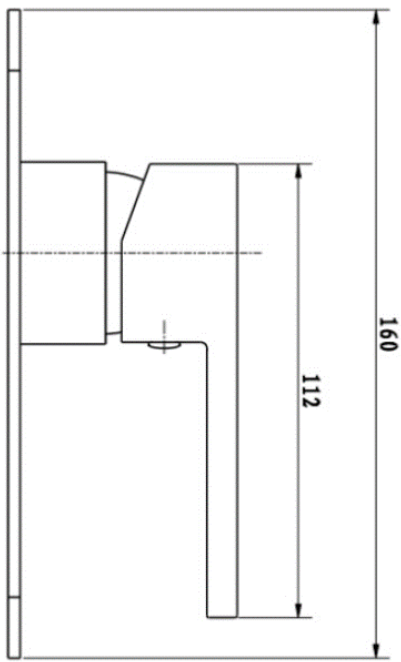

EXCLUSIVE

CHROME SPECIFICATIONS