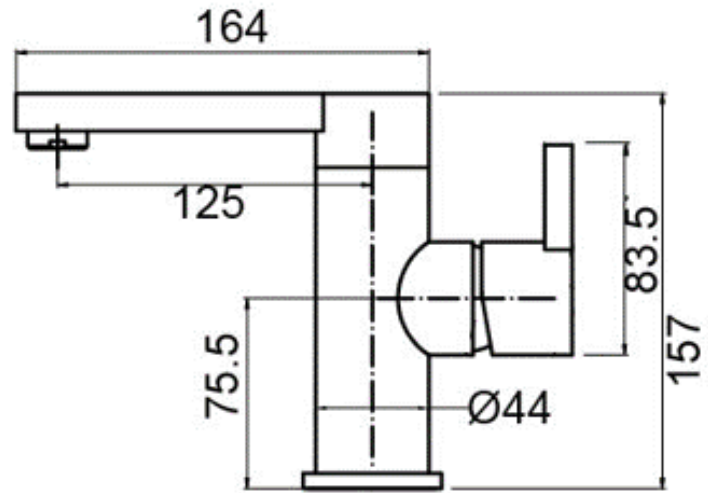

High Rise
Basin Mixer
CJ-MALO-2
WELS 5* RATED
6L/Minute
T37118

Wall Mixer
CJ-MALO-3

Diverter Mixer
CJ-MALO-4

STYLISH

Basin Mixer
CJ-STY-1
WELS 5* RATED
6L/Minute
T10136

High Rise
Basin Mixer
CJ-STY-2
WELS 5* RATED
6L/Minute
T10137