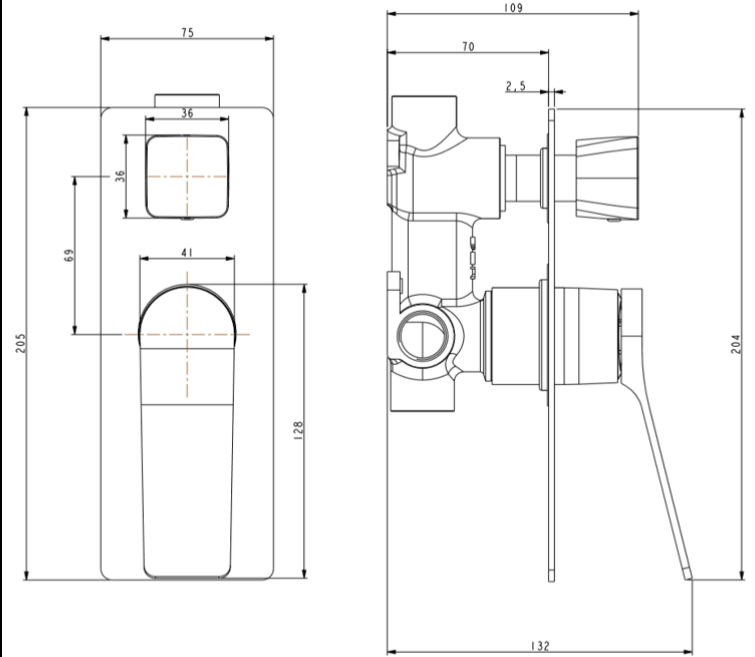

ALLURE

SPECIFICATIONS

EXCLUSIVE

CHROME

Basin Mixer
CJ-EXCH-1
WELS 5* RATED
6L/Minute
T37123

High Rise
Basin Mixer
CJ-EXCH-4
WELS 5* RATED
6L/Minute
T37111

Wall Mixer
CJ-EXCH-2

Diverter Mixer
CJ-EXCH-3