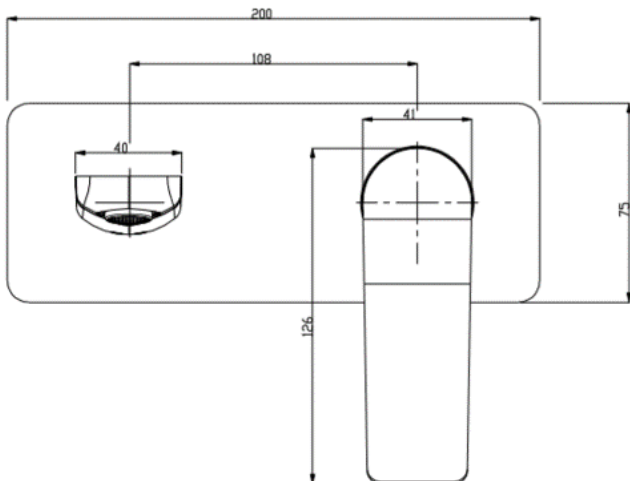

ALLURE

SPECIFICATIONS

EXCLUSIVE

CHROME

Basin Mixer
CJ-EXCH-1
WELS 5* RATED
6L/Minute
T37123

High Rise
Basin Mixer
CJ-EXCH-4
WELS 5* RATED
6L/Minute
T37111

Wall Mixer
CJ-EXCH-2

Diverter Mixer
CJ-EXCH-3