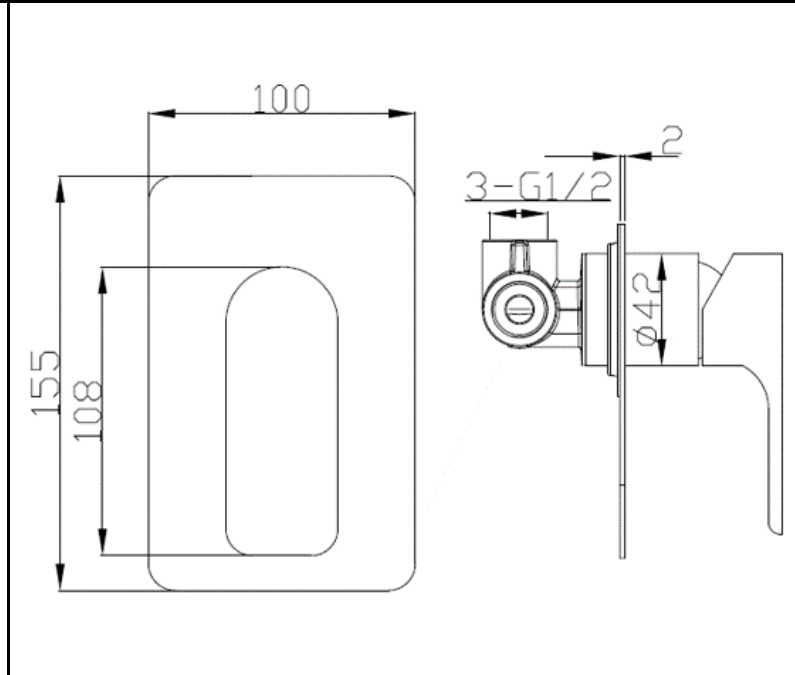

Wall Mixer
CJ-GLAM-3B

Diverter Mixer
CJ-GLAM-4B

Wall Combination Mixer
CJ-GLAM-5B
WELS 5* RATED
6L/Minute
T37221(v)

GLAMOUR

SPECIFICATIONS

HARMONEE

Basin Mixer
CJ-HAR-1
WELS 5* RATED
6L/Minute
T10130

High Rise
Basin Mixer
CJ-HAR-16
WELS 5* RATED
6L/Minute
T10131