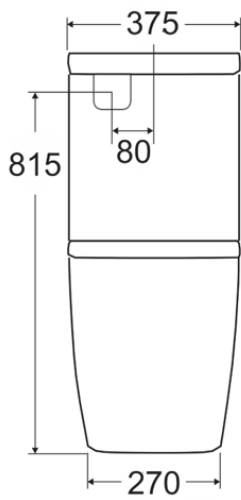

WELS 4* RATED - 3.4L AVERAGE FLUSH

L05387

4.5L FULL FLUSH / 3L HALF FLUSH

Swiss Toilet Suite

CJ-TS1-SWIS

Rimless Flush

WELS 4* RATED - 3.4L AVERAGE FLUSH

L05384

4.5L FULL FLUSH / 3L HALF FLUSH

Front view

80-160(extension available up to 240mm)

CJ-TS1-AMAZ

Front view

80-160(extension available up to 240mm)

CJ-TS1-BEL

Front view

80-160(extension available up to 240mm)

CJ-TS1-OVO

Front view

80-160(extension available up to 240mm)

CJ-TS1-SWIS

CEE JAY BATHROOMWARE

Head Office:

18 Gibson Avenue, Padstow NSW 2211