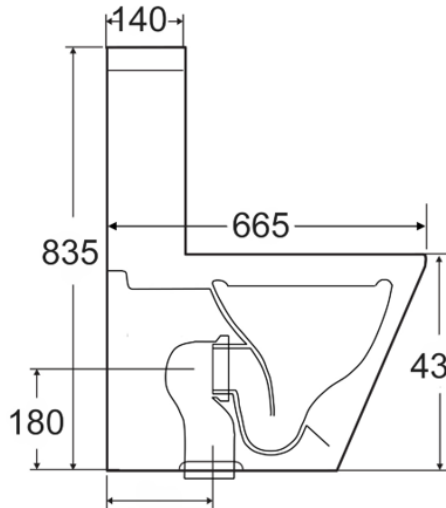

WELS 4* RATED - 3.4L AVERAGE FLUSH

L05387

4.5L FULL FLUSH / 3L HALF FLUSH

Swiss Toilet Suite

CJ-TS1-SWIS

Rimless Flush

WELS 4* RATED - 3.4L AVERAGE FLUSH

L05384

4.5L FULL FLUSH / 3L HALF FLUSH

Front view

80-160(extension available up to 240mm)

CJ-TS1-AMAZ

Front view

80-160(extension available up to 240mm)

CJ-TS1-BEL

Front view

80-160(extension available up to 240mm)

CJ-TS1-OVO

Front view

80-160(extension available up to 240mm)

CJ-TS1-SWIS

CEE JAY BATHROOMWARE

Head Office:

18 Gibson Avenue, Padstow NSW 2211