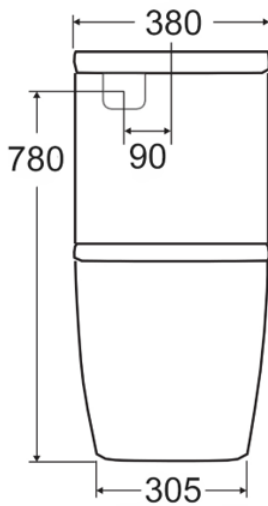

WELS 4* RATED - 3.4L AVERAGE FLUSH

L05387

4.5L FULL FLUSH / 3L HALF FLUSH

Swiss Toilet Suite

CJ-TS1-SWIS

Rimless Flush

WELS 4* RATED - 3.4L AVERAGE FLUSH

L05384

4.5L FULL FLUSH / 3L HALF FLUSH

Front view

80-160(extension available up to 240mm)

CJ-TS1-AMAZ

Front view

80-160(extension available up to 240mm)

CJ-TS1-BEL

Front view

80-160(extension available up to 240mm)

CJ-TS1-OVO

Front view

80-160(extension available up to 240mm)

CJ-TS1-SWIS

CEE JAY BATHROOMWARE

Head Office:

18 Gibson Avenue, Padstow NSW 2211