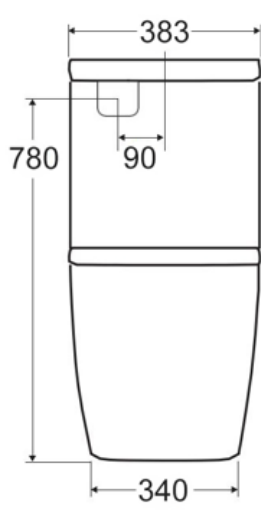

WELS 4* RATED - 3.4L AVERAGE FLUSH

L05387

4.5L FULL FLUSH / 3L HALF FLUSH

Swiss Toilet Suite

CJ-TS1-SWIS

Rimless Flush

WELS 4* RATED - 3.4L AVERAGE FLUSH

L05384

4.5L FULL FLUSH / 3L HALF FLUSH

Front view

80-160(extension available up to 240mm)

CJ-TS1-AMAZ

Front view

80-160(extension available up to 240mm)

CJ-TS1-BEL

Front view

80-160(extension available up to 240mm)

CJ-TS1-OVO

Front view

80-160(extension available up to 240mm)

CJ-TS1-SWIS

CEE JAY BATHROOMWARE

Head Office:

18 Gibson Avenue, Padstow NSW 2211