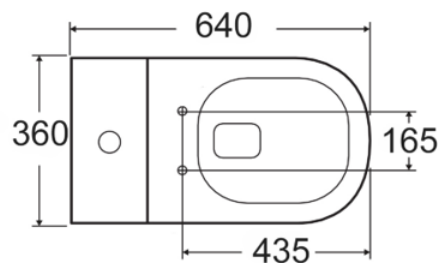

4.5L FULL FLUSH / 3L HALF FLUSH

Front view

80-160(extension available up to 240mm)

CJ-TS1-AMAZ

Front view

80-160(extension available up to 240mm)

CJ-TS1-BEL

Front view

80-160(extension available up to 240mm)

CJ-TS1-OVO

Front view

80-160(extension available up to 240mm)

CJ-TS1-SWIS

CEE JAY BATHROOMWARE

Head Office:

18 Gibson Avenue, Padstow NSW 2211