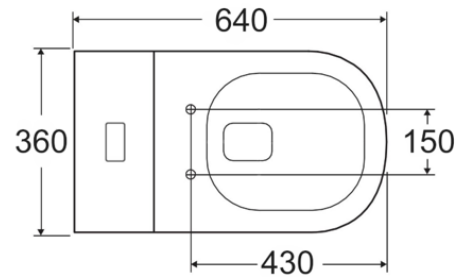

4.5L FULL FLUSH / 3L HALF FLUSH

Front view

80-160(extension available up to 240mm)

CJ-TS1-AMAZ

Front view

80-160(extension available up to 240mm)

CJ-TS1-BEL

Front view

80-160(extension available up to 240mm)

CJ-TS1-OVO

Front view

80-160(extension available up to 240mm)

CJ-TS1-SWIS

CEE JAY BATHROOMWARE

Head Office:

18 Gibson Avenue, Padstow NSW 2211