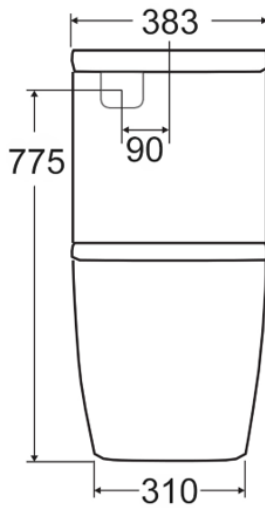

4.5L FULL FLUSH / 3L HALF FLUSH

Front view

80-160(extension available up to 240mm)

CJ-TS1-AMAZ

Front view

80-160(extension available up to 240mm)

CJ-TS1-BEL

Front view

80-160(extension available up to 240mm)

CJ-TS1-OVO

Front view

80-160(extension available up to 240mm)

CJ-TS1-SWIS

CEE JAY BATHROOMWARE

Head Office:

18 Gibson Avenue, Padstow NSW 2211