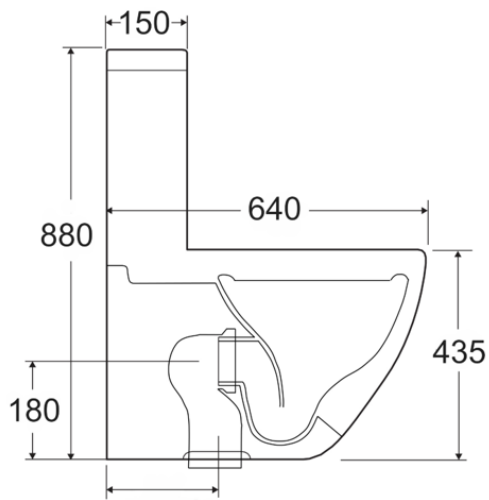

WELS 4* RATED - 3.4L AVERAGE FLUSH

L05387

4.5L FULL FLUSH / 3L HALF FLUSH

Swiss Toilet Suite

CJ-TS1-SWIS

Rimless Flush

WELS 4* RATED - 3.4L AVERAGE FLUSH

L05384

4.5L FULL FLUSH / 3L HALF FLUSH

Front view

80-160(extension available up to 240mm)

CJ-TS1-AMAZ

Front view

80-160(extension available up to 240mm)

CJ-TS1-BEL

Front view

80-160(extension available up to 240mm)

CJ-TS1-OVO

Front view

80-160(extension available up to 240mm)

CJ-TS1-SWIS

CEE JAY BATHROOMWARE

Head Office:

18 Gibson Avenue, Padstow NSW 2211