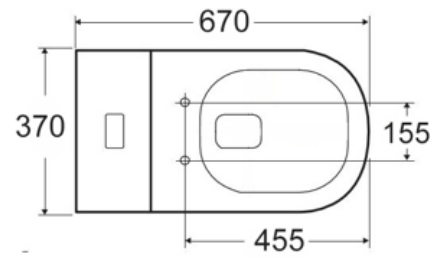

WELS 4* RATED - 3.4L AVERAGE FLUSH

L05387

4.5L FULL FLUSH / 3L HALF FLUSH

Swiss Toilet Suite

CJ-TS1-SWIS

Rimless Flush

WELS 4* RATED - 3.4L AVERAGE FLUSH

L05384

4.5L FULL FLUSH / 3L HALF FLUSH

Front view

80-160(extension available up to 240mm)

CJ-TS1-AMAZ

Front view

80-160(extension available up to 240mm)

CJ-TS1-BEL

Front view

80-160(extension available up to 240mm)

CJ-TS1-OVO

Front view

80-160(extension available up to 240mm)

CJ-TS1-SWIS

CEE JAY BATHROOMWARE

Head Office:

18 Gibson Avenue, Padstow NSW 2211