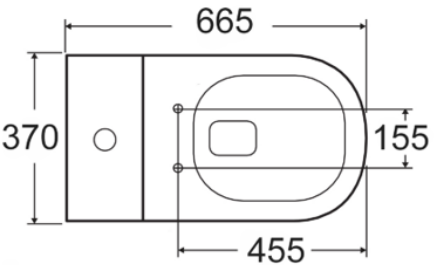

4.5L FULL FLUSH / 3L HALF FLUSH

Front view

80-160(extension available up to 240mm)

CJ-TS1-AMAZ

Front view

80-160(extension available up to 240mm)

CJ-TS1-BEL

Front view

80-160(extension available up to 240mm)

CJ-TS1-OVO

Front view

80-160(extension available up to 240mm)

CJ-TS1-SWIS

CEE JAY BATHROOMWARE

Head Office:

18 Gibson Avenue, Padstow NSW 2211