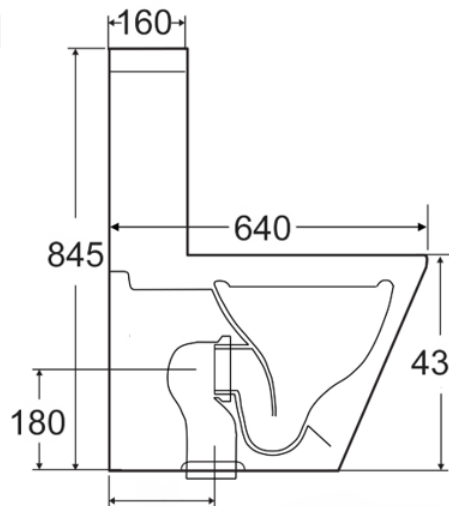

WELS 4* RATED - 3.4L AVERAGE FLUSH

L05387

4.5L FULL FLUSH / 3L HALF FLUSH

Swiss Toilet Suite

CJ-TS1-SWIS

Rimless Flush

WELS 4* RATED - 3.4L AVERAGE FLUSH

L05384

4.5L FULL FLUSH / 3L HALF FLUSH

Front view

80-160(extension available up to 240mm)

CJ-TS1-AMAZ

Front view

80-160(extension available up to 240mm)

CJ-TS1-BEL

Front view

80-160(extension available up to 240mm)

CJ-TS1-OVO

Front view

80-160(extension available up to 240mm)

CJ-TS1-SWIS

CEE JAY BATHROOMWARE

Head Office:

18 Gibson Avenue, Padstow NSW 2211