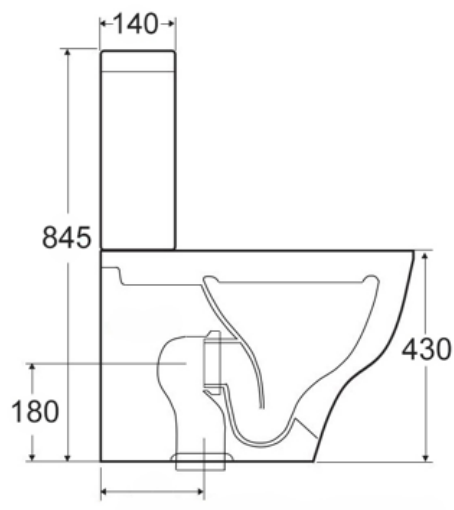

WELS 4* RATED - 3.4L AVERAGE FLUSH

L05387

4.5L FULL FLUSH / 3L HALF FLUSH

Swiss Toilet Suite

CJ-TS1-SWIS

Rimless Flush

WELS 4* RATED - 3.4L AVERAGE FLUSH

L05384

4.5L FULL FLUSH / 3L HALF FLUSH

Front view

80-160(extension available up to 240mm)

CJ-TS1-AMAZ

Front view

80-160(extension available up to 240mm)

CJ-TS1-BEL

Front view

80-160(extension available up to 240mm)

CJ-TS1-OVO

Front view

80-160(extension available up to 240mm)

CJ-TS1-SWIS

CEE JAY BATHROOMWARE

Head Office:

18 Gibson Avenue, Padstow NSW 2211