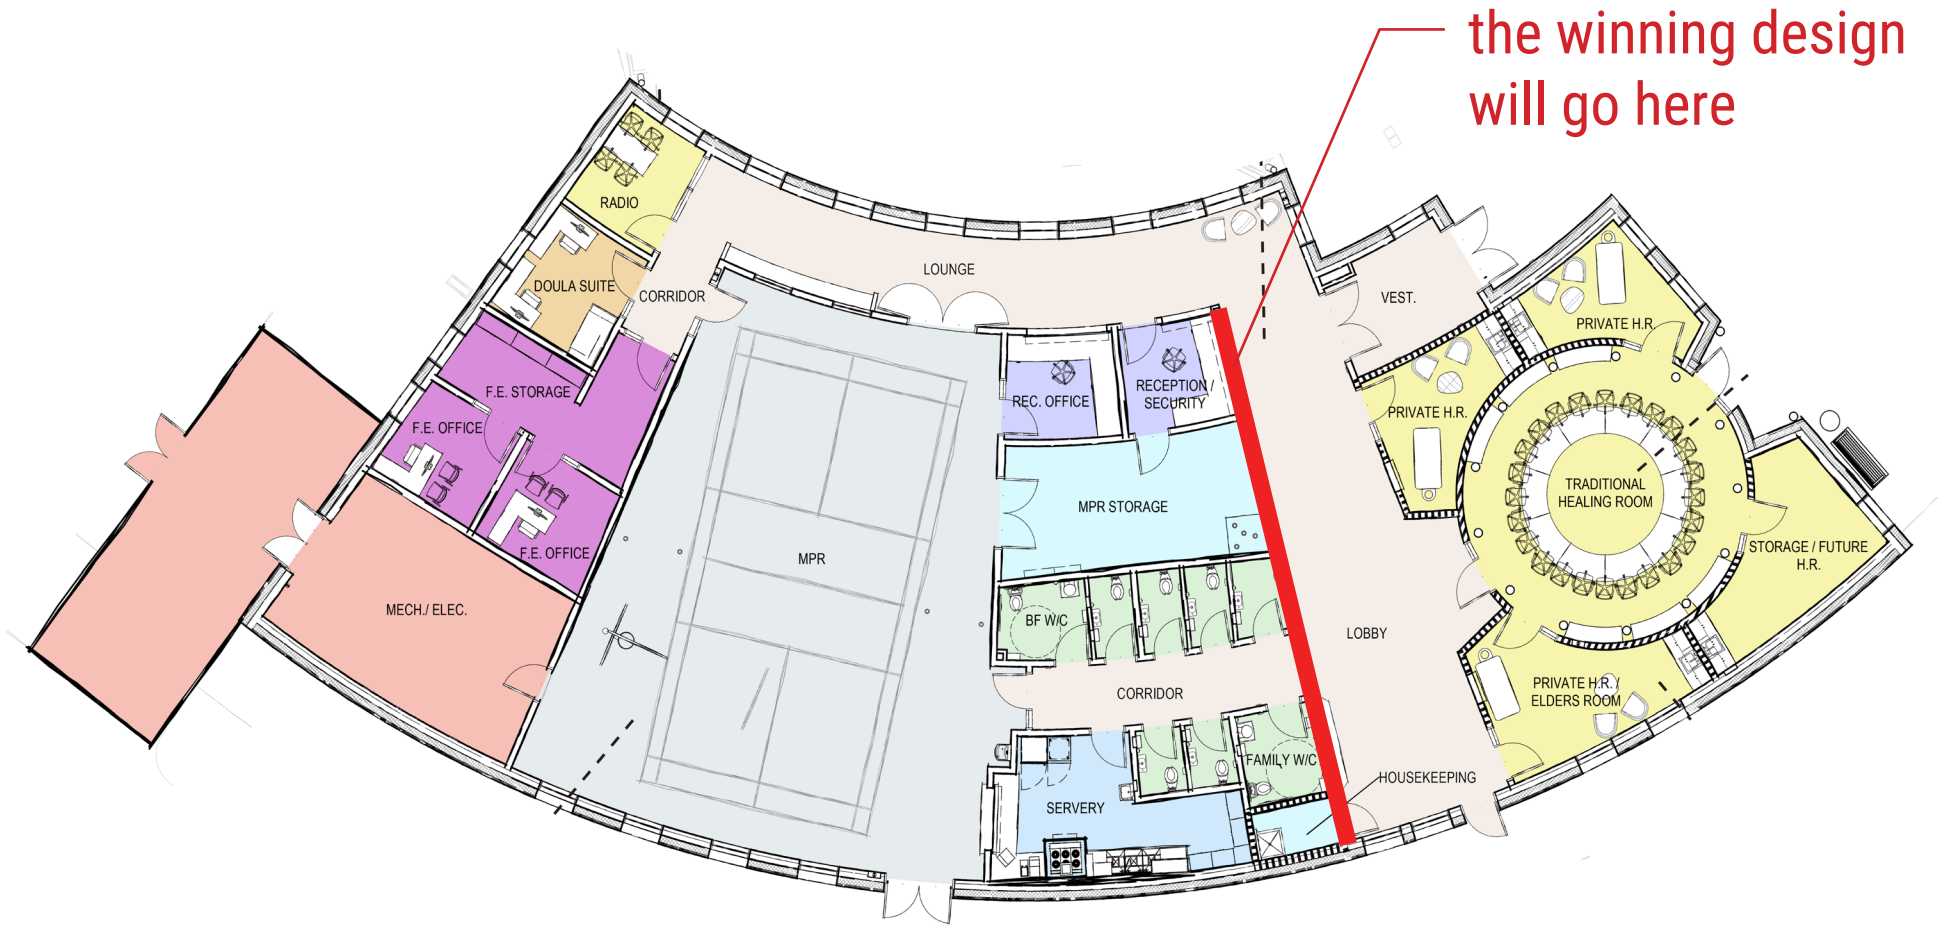

view as you walk into the building

the main lobby, looking towards the mural

the main lobby, showing the entry to the traditional healing room

the winning design will go anywhere inside the dashed area

the winning design will go here

your design goes  
anywhere inside the  
dashed area

- print this page 11x17 or larger
- any mediums are accepted
- can be digital or by hand
- hand in to Chief Heidi Cook at the MCN band office or by email at Heidi.Cook@misipawistik.com by September 30, 2024