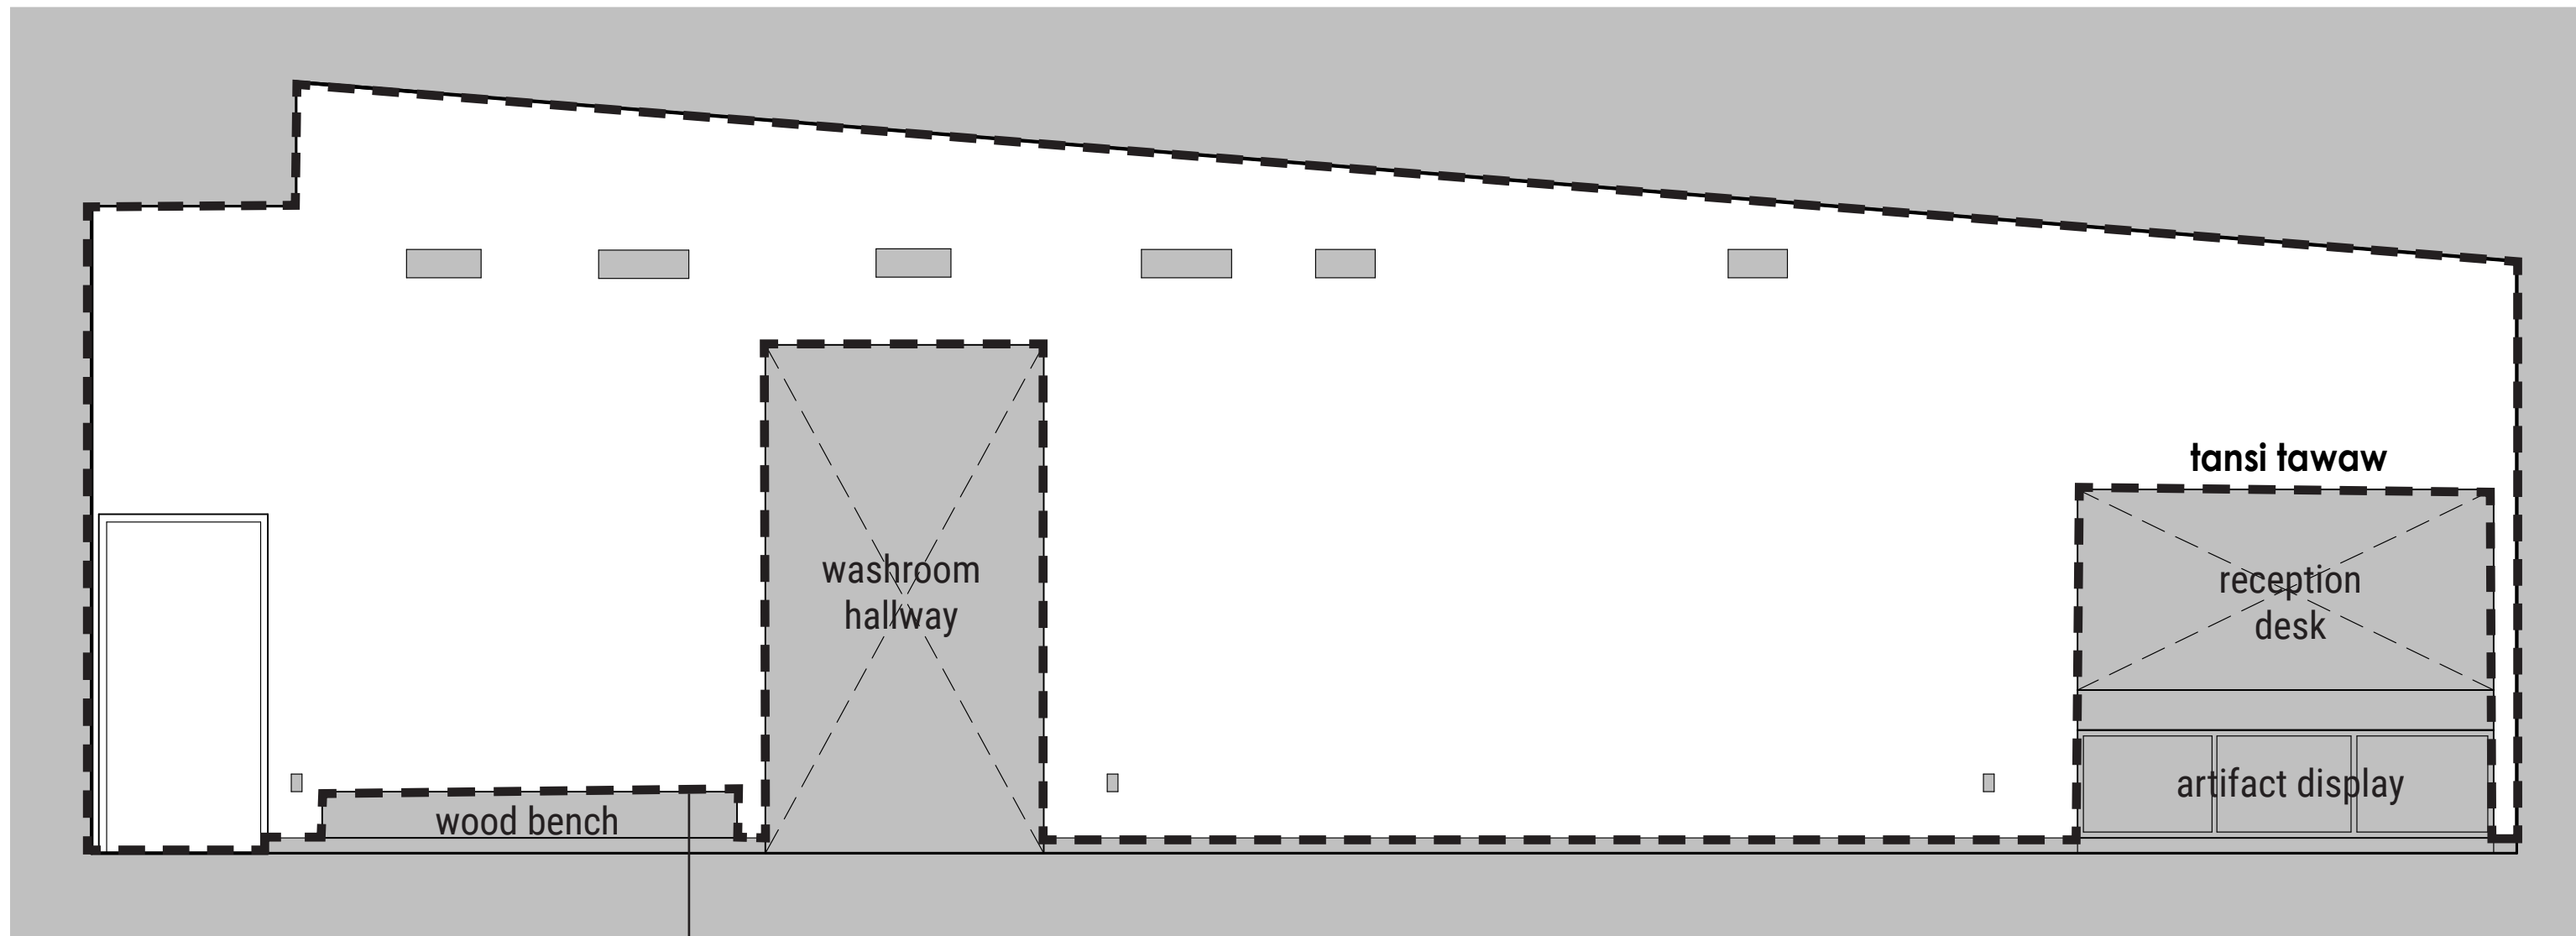

view as you walk into the building

the main lobby, looking towards the mural

the main lobby, showing the entry to the traditional healing room

the winning design will go anywhere inside the dashed area

the winning design will go here

your design goes  
anywhere inside the  
dashed area

- print this page 11x17 or larger
- any mediums are accepted
- can be digital or by hand
- hand in to Chief Heidi Cook at the MCN band office or by email at Heidi.Cook@misipawistik.com by September 30, 2024