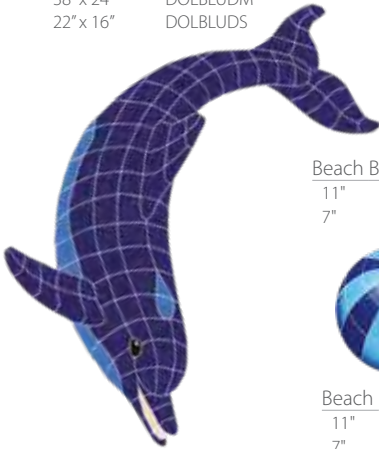

Flip Flops

10" x 10"	blue	FFLYELOS
10" x 10"	red	FFLREDOS

FFLYELOS, SMTROMCO
& MCR22

Classic Turtles & Dolphins

Twin Dolphins
24" x 56" DTWBLUOL

Dolphin Downward
38" x 24" DOLBLUDM
22" x 16" DOLBLUDS

Dolphin Upward
36" x 27" DOLBLUUM
21" x 18" DOLBLUUS

Beach Ball Multi Color
11" BBAMCOM
7" BBAMCOS

Beach Ball Blue
11" BBABLUM
7" BBABLUS

Dolphin No Curve
19" x 42" DOLBLUNM
11" x 24" DOLBLUNS

Turtle Topview Green
21" x 21" TURGRETL
16" x 15" TURGRETM
9" x 9" TURGRETS
7" x 8" TURGRETB