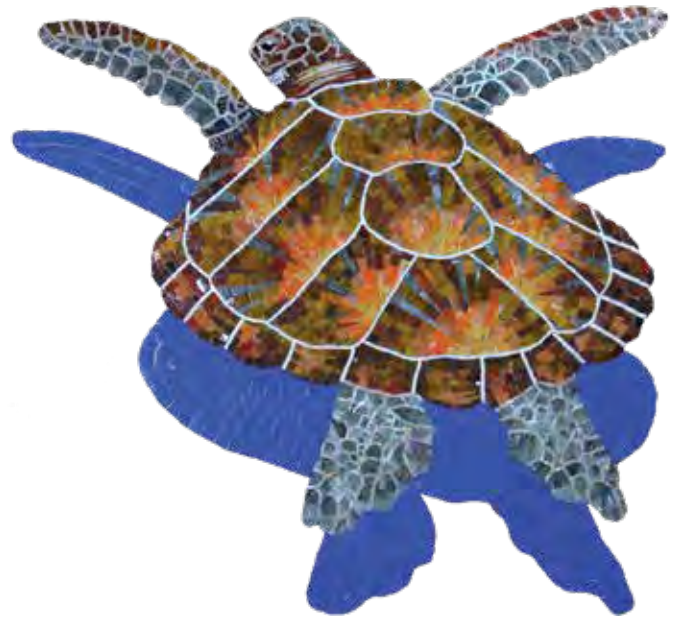

Angel Fish
9" x 18" G-AFM

Surgeon Fish
6" x 10" G-SFS

Coral Reef, Topview
55" x 93" G-CORL

Sun
47" x 46" G-SUM

Reef Scene
37" x 100" G-RSL

Escape to Your Own Private Sanctuary

Starfish
8" x 6" G-ST5

Loggerhead Turtle with shadow
36" x 38" G-LTSHL
28" x 29" G-LTSHS