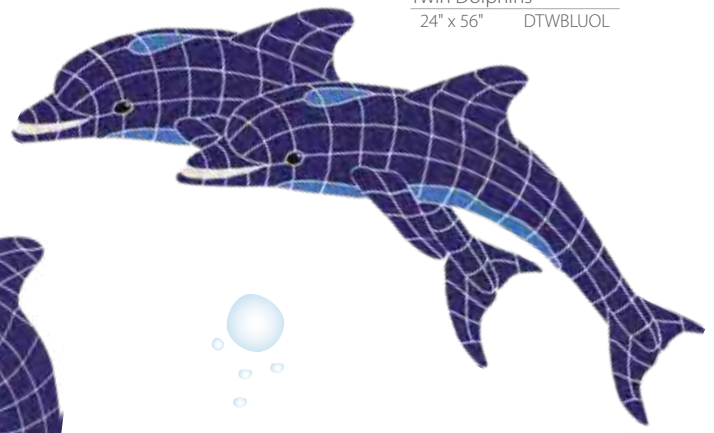

Flip Flops

10" x 10"	blue	FFLYELOS
10" x 10"	red	FFLREDOS

FFLYELOS, SMTROMCO
& MCR22

Classic Turtles & Dolphins

Twin Dolphins
24" x 56" DTWBLUOL

Dolphin Downward
38" x 24" DOLBLUDM
22" x 16" DOLBLUDS

Dolphin Upward
36" x 27" DOLBLUUM
21" x 18" DOLBLUUS

Beach Ball Multi Color
11" BBAMCOM
7" BBAMCOS

Beach Ball Blue
11" BBABLUM
7" BBABLUS

Dolphin No Curve
19" x 42" DOLBLUNM
11" x 24" DOLBLUNS

Turtle Topview Green
21" x 21" TURGRETL
16" x 15" TURGRETM
9" x 9" TURGRETS
7" x 8" TURGRETB