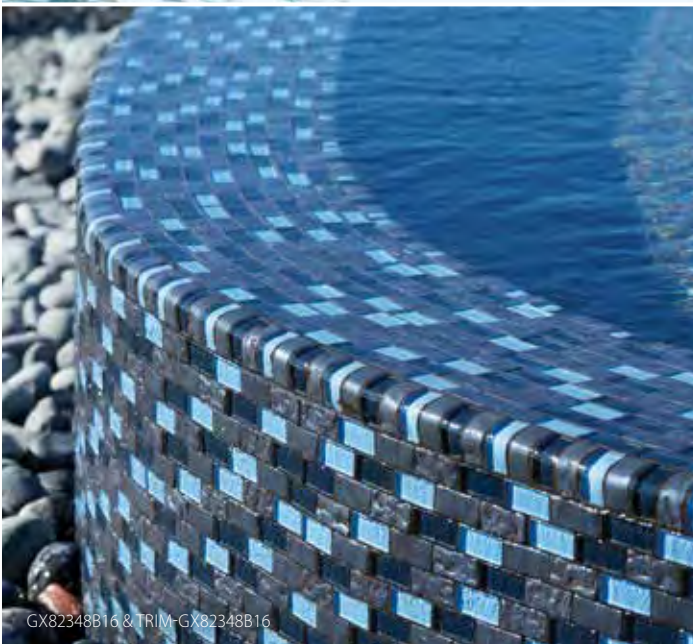

Part No.	Size (in.)	Thickness	Size (in.)
GK858K11	5/8 x 5/8	8mm	12 x 12

Sold per square foot

GK858K11

Glass Bullnose Trim Tile - Details Make The Difference

Artistry In Mosaics glass bullnose trim tile is the most functional, professional and attractive way to finish the corners and edges around your new pool. Our 90° glass bullnose trim tile is ideally suited for steps, spas, spillways, infinity edges, swimouts and fountains, and is available in over 50 of our most popular blends.