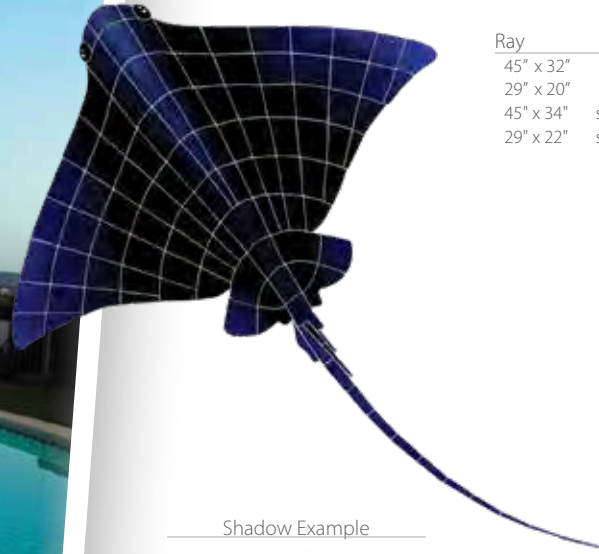

Sailfish Group
(1 left, 1 right, 1 FREE bait ball)

66" x 92"	SAIGRPL
36" x 49"	SAIGRPS
74" x 95"	shadow SSHGRPL
41" x 51"	shadow SSHGRPS

Bait Ball	
17" x 22"	BBAGRAL
10" x 13"	BBAGRAS
27" x 22"	shadow BBSGRAL
16" x 13"	shadow BBSGRAS

Shadow Example

MSHBLUL

Shadow Example

Flying Fish (set of 4)
each approx. 7" x 9" FFSBLUOS

Marlin
80" x 54" MARBLUL
92" x 56" shadow MSHBLUL

Bull Dolphin
36" x 27" DBUYELL

Cow Dolphin
30" x 23" DCOYELRM

Add Some
Excitement

Create a relaxing backyard oasis

RAYBLAL & RAYBLAS

Ray		
45" x 32"		RAYBLAL
29" x 20"		RAYBLAS
45" x 34"	shadow	RSHBLAL
29" x 22"	shadow	RSHBLAS

Shadow Example

Seahorse		
19" x 8"	blue	SEABLULL
19" x 8"	brown	SEABROLL
13" x 6"	blue	SEABLURS
13" x 6"	brown	SEABRORS