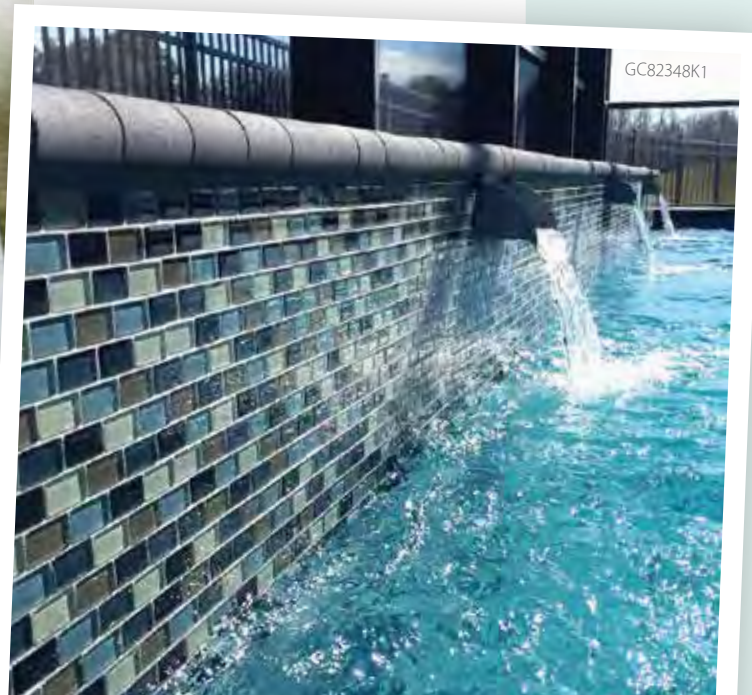

Slip Resistant
Safety Finish

Part No.	Size (in.)	Thickness	Size (in.)
GC82323B3	1 x 1	8mm	12 x 12
GC82348B3	1 x 2	8mm	12 x 12
TRIM-GC82348B3 by the Linear Foot			

Part No.	Size (in.)	Thickness	Size (in.)
GC82323T1	1 x 1	8mm	12 x 12
GC82348T1	1 x 2	8mm	12 x 12
TRIM-GC82348T1 by the Linear Foot			

Part No.	Size (in.)	Thickness	Size (in.)
GC82323K1-NS	1 x 1	8mm	12 x 12

Part No.	Size (in.)	Thickness	Size (in.)
GC82323B3-NS	1 x 1	8mm	12 x 12

Part No.	Size (in.)	Thickness	Size (in.)
GC82323T1-NS	1 x 1	8mm	12 x 12