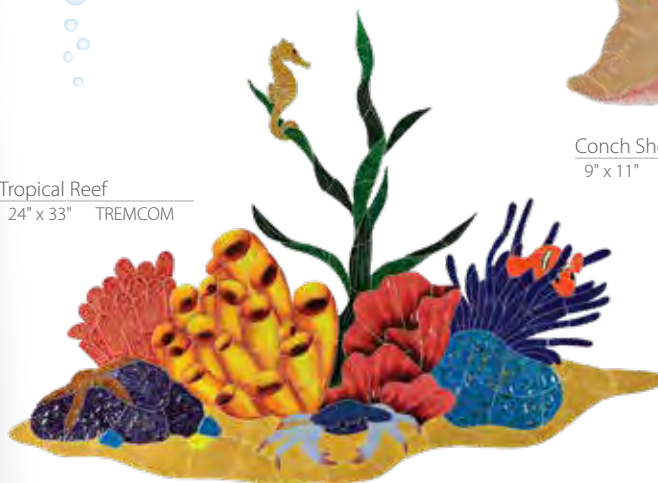

Tropical Reef

24" x 33" TREMCOM

9" x 11" CSHTANS