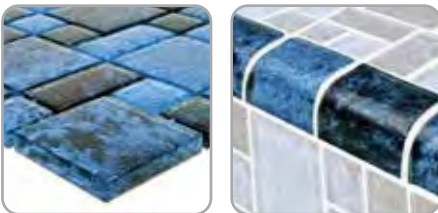

Azure Black

Part No.	Size (in.)	Thickness	Size (in.)
NF613B21	1 x 3	6mm	12 x 12
NF6MXB21	mixed	6mm	12 x 12
TRIM-NF622B21 by the Linear Foot *			

Cobalt Black

Part No.	Size (in.)	Thickness	Size (in.)
NF613B22	1 x 3	6mm	12 x 12
NF6MXB22	mixed	6mm	12 x 12
TRIM-NF622B22 by the Linear Foot