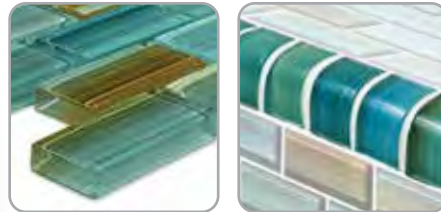

Tungsten

Part No.	Size (in.)	Thickness	Size (in.)
GS84896K4	2 x 4	8mm	12 x 12

Blue Patina

Part No.	Size (in.)	Thickness	Size (in.)
GS84896B4	2 x 4	8mm	12 x 12

GW8M2348B9

Watercolors Series

GW8M2348T5

Aqua Blend