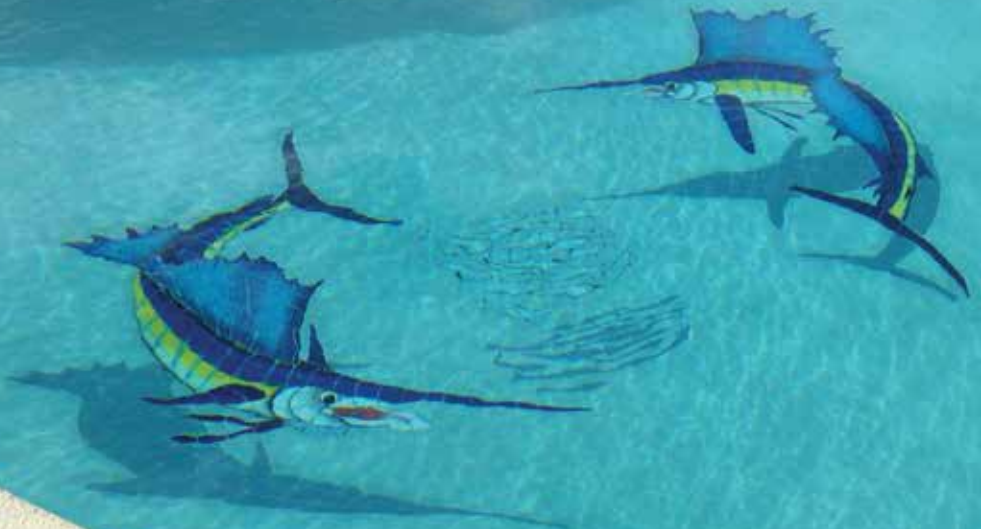

Sailfish Group
(1 left, 1 right, 1 FREE bait ball)

66" x 92"	SAIGRPL
36" x 49"	SAIGRPS
74" x 95"	shadow SSHGRPL
41" x 51"	shadow SSHGRPS

Bait Ball	
17" x 22"	BBAGRAL
10" x 13"	BBAGRAS
27" x 22"	shadow BBSGRAL
16" x 13"	shadow BBSGRAS

Sea Turtle Green

23" x 30"	SEAGRERL
16" x 21"	SEAGRERM
9" x 12"	SEAGRERS
24" x 29"	shadow SESGRERL
17" x 21"	shadow SESGRERM
10" x 12"	shadow SESGRERS

Sea Turtle Natural

23" x 30"	SEANATRL
16" x 21"	SEANATRM
9" x 12"	SEANATRS
24" x 29"	shadow SESNATRL
17" x 21"	shadow SESNATRM
10" x 12"	shadow SESNATRS

Shadow Example

MSHBLUL

Shadow Example

Flying Fish (set of 4)
each approx. 7" x 9" FFSBLUOS

Marlin
80" x 54" MARBLUL
92" x 56" shadow MSHBLUL

Bull Dolphin
36" x 27" DBUYELL

Cow Dolphin
30" x 23" DCOYELRM

Add Some
Excitement