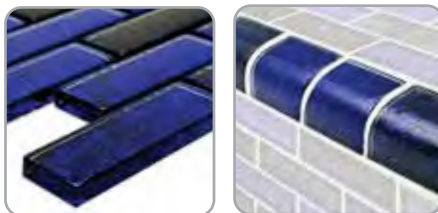

Azure Black

Part No.	Size (in.)	Thickness	Size (in.)
NF613B21	1 x 3	6mm	12 x 12
NF6MXB21	mixed	6mm	12 x 12
TRIM-NF622B21 by the Linear Foot *			

Cobalt Black

Part No.	Size (in.)	Thickness	Size (in.)
NF613B22	1 x 3	6mm	12 x 12
NF6MXB22	mixed	6mm	12 x 12
TRIM-NF622B22 by the Linear Foot