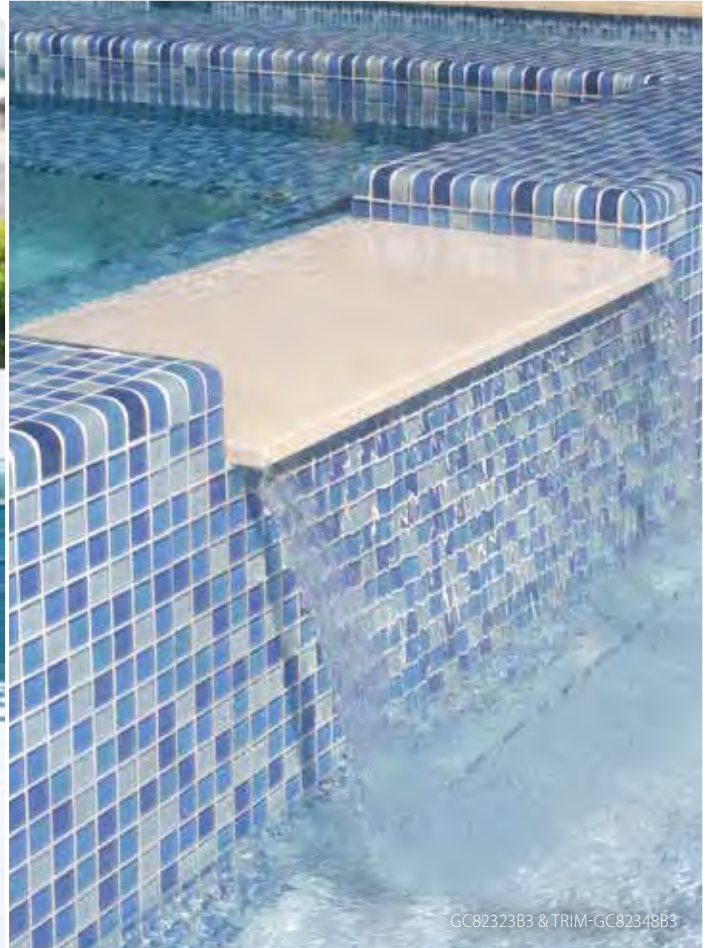

Part No.	Size (in.)	Thickness	Size (in.)
GK858K11	5/8 x 5/8	8mm	12 x 12

Sold per square foot

GK858K11

Glass Bullnose Trim Tile - Details Make The Difference

Artistry In Mosaics glass bullnose trim tile is the most functional, professional and attractive way to finish the corners and edges around your new pool. Our 90° glass bullnose trim tile is ideally suited for steps, spas, spillways, infinity edges, swimouts and fountains, and is available in over 50 of our most popular blends.