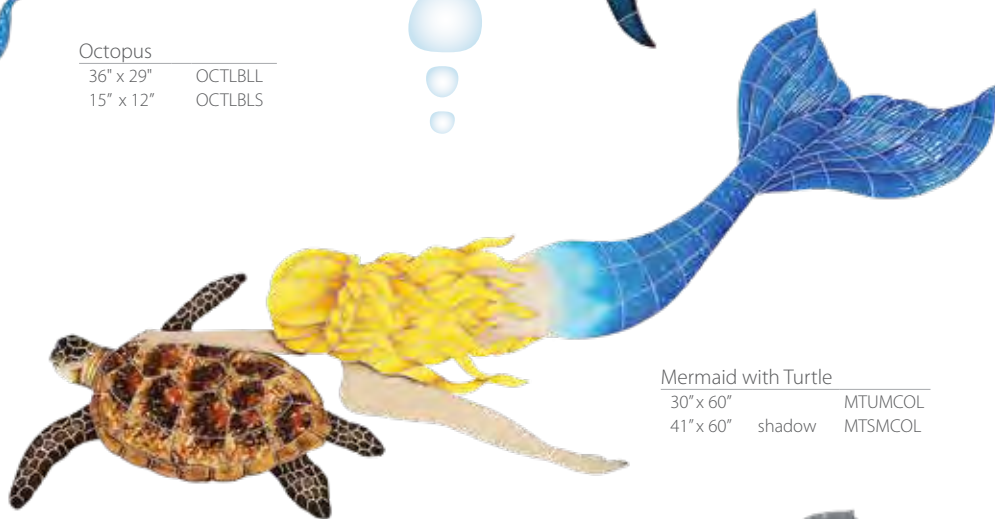

Provincial Medallion
48" x 48" MPRBLUL

Jolly Roger Flag
22" x 36" JRFBLAM

Mermaid
60" x 42" MERBLUL

Octopus
36" x 29" OCTLBLL
15" x 12" OCTLBLS

Mermaid with Turtle
30" x 60" MTUMCOL
41" x 60" shadow MTSMCOL