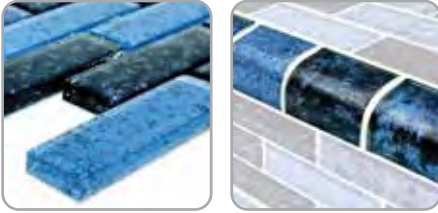

Nightfall Series

NF613B21