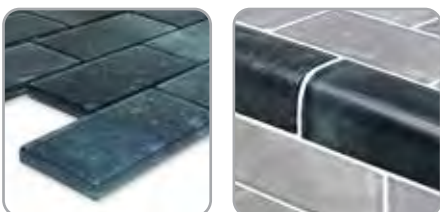

Stratus Gray

Part No.	Size (in.)	Thickness	Size (in.)
GS84896B2	2 x 4	8mm	12 x 12
TRIM-GS84896B2 by the Linear Foot