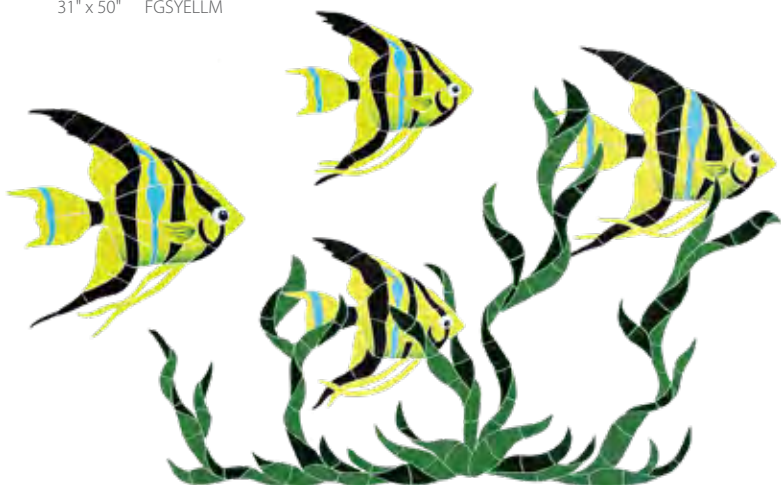

CBSMCOOS & LOSBROM

Spiny Lobster
24" x 18" LOSBROM

Moorish Idol
14" x 15" MIDMCOOM

Lobster
7" x 16" LOBREDM

Fish Group in Seagrass
31" x 50" FGSYELLM

Footprints Blue

10" x 10"	blue	FPRBLUOL
8" x 8"	blue	FPRBLUOM
6" x 6"	blue	FPRBLUOS