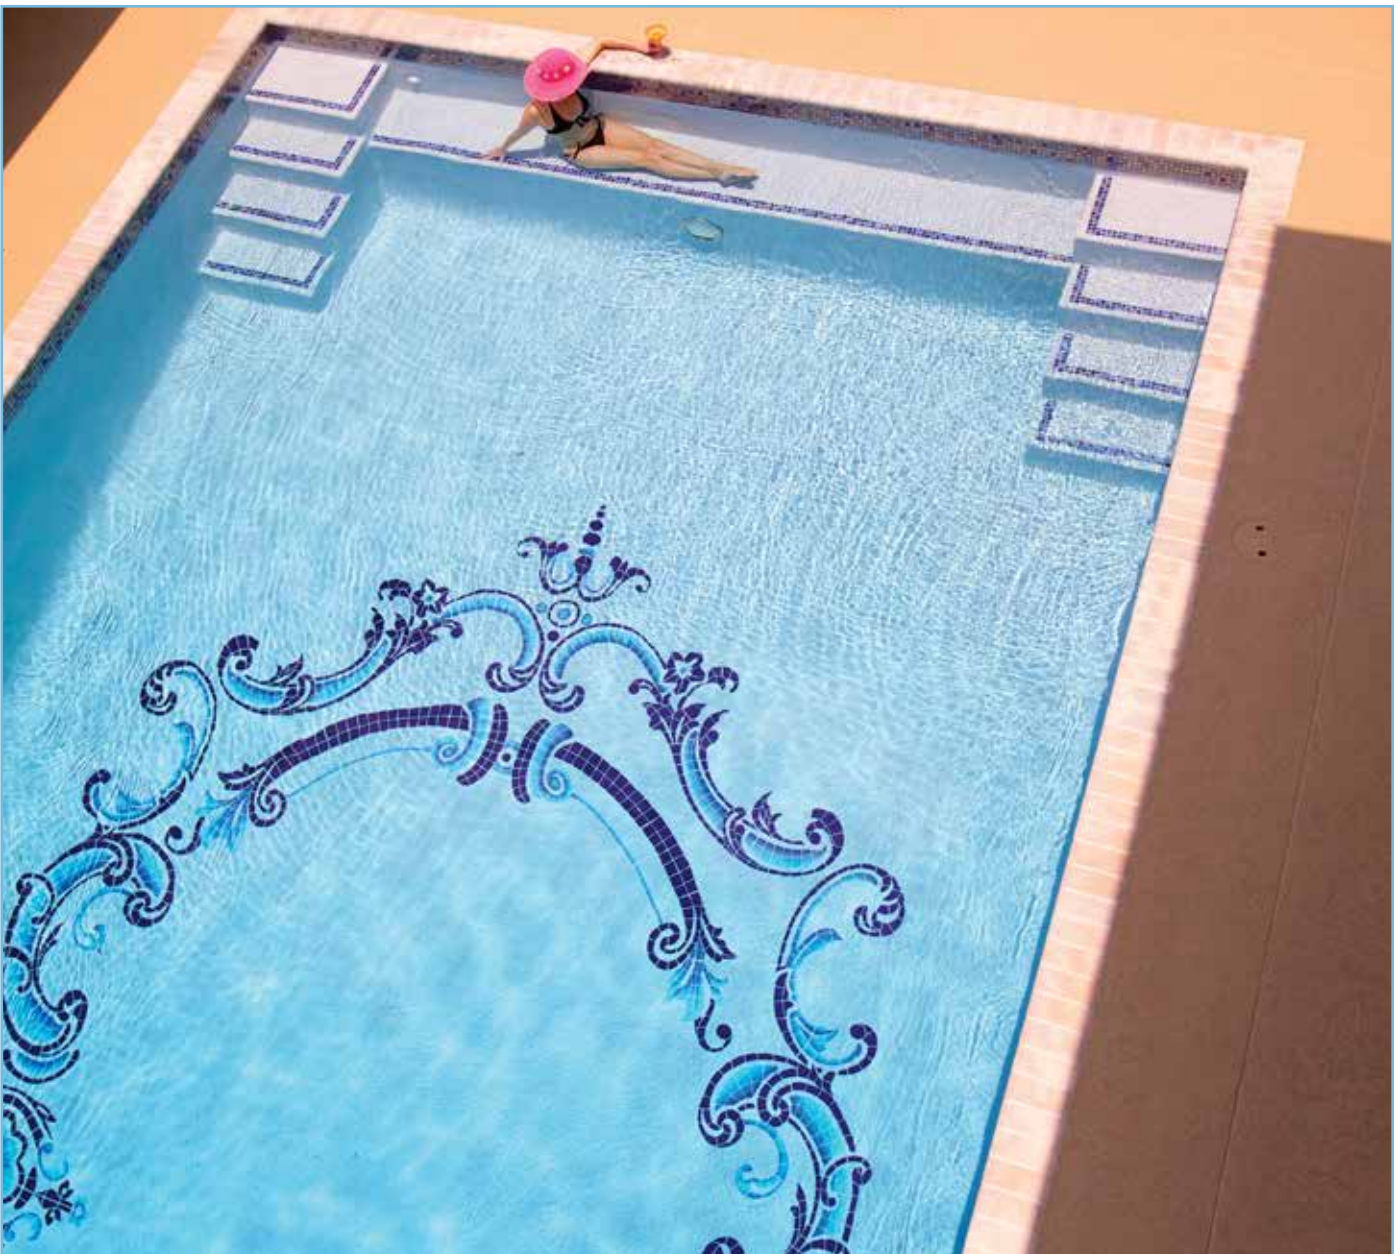

Residential Projects