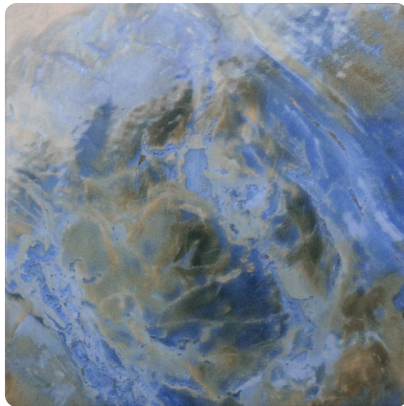

Deep Blue

DDS-CAB-DEEPBLUE-6
6 X 6 (11sf 44PC Case Only)