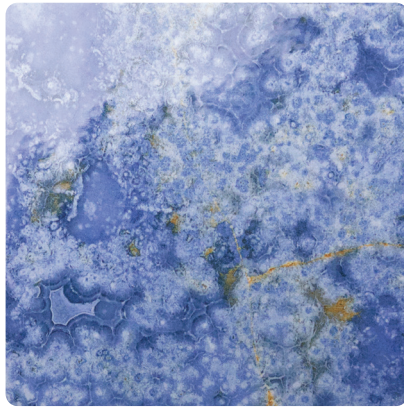

Designer Dreamscapes

CALIFORNIA BEACH SERIES POOL TILE

Designer Dreamscapes Tile Collection features high-quality, luxurious tile at an affordable price. Our collection comes in a variety of stunning shades and designs that will help create the perfect poolscape.

Cross Blue

DDS-CAB-CROSSBLUE-6
6 X 6 (11sf 44PC Case Only)