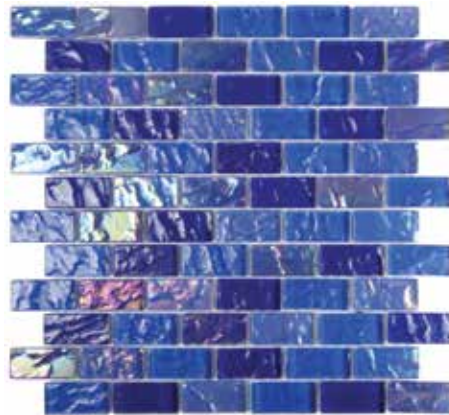

DDS-DOS-MOJAVEDAY-2 – 1 x 2
8mm thickness • 12 X 12 sheet (1 Pc. per SF)