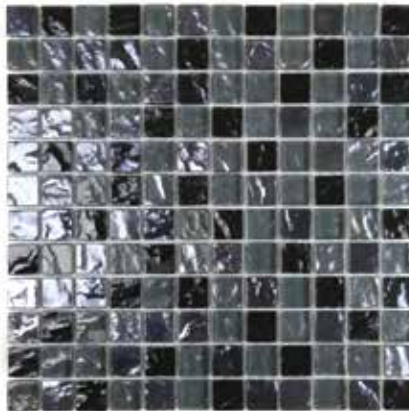

Mojave Night

DDS-DOS-MOJAVENIGHT-1 – 1 x 1
8mm thickness • 12 X 12 sheet (1 Pc. per SF)
Currently Unavailable