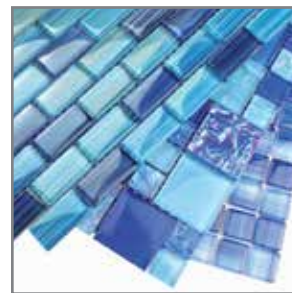

Striking iridescent tiles, hues, and patterns allow for your personal touch to come through