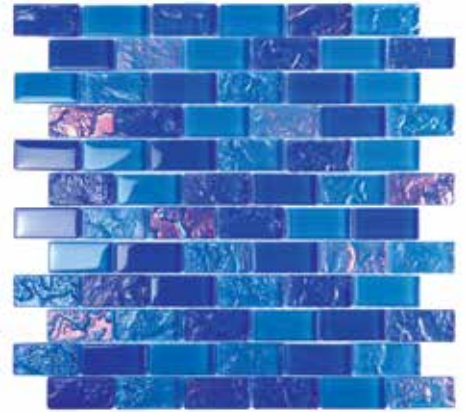

DDS-TXB-SURFSIDE-2 – 1 x 2
8mm thickness • 12 X 12 sheet (1 Pc. per SF)
Currently Unavailable

It is VITAL to comply with the Tile Council of North America guidelines for glass tile installations. Failure to adhere to these guidelines can lead to severe tile damage such as cracking and shattering. All pool and spa installations must include expansion joints to accommodate the inherent quality of glass to expand and contract due to fluctuations in temperature.

Sizes and shades may vary due to the unique quality of glass tile products. The minor differences in the tile highlight their handcrafted quality and bring an added value to your pool or spa.