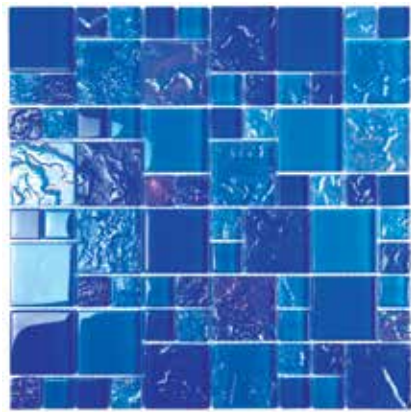

DDS-TXB-SURFSIDE-M – Mixed Mosaic
8mm thickness • 12 X 12 sheet (1 Pc. per SF)