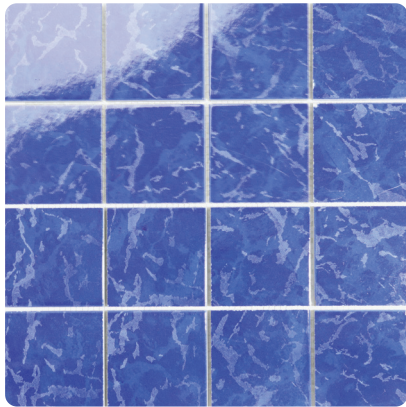

Marble Old Cobalt

DDS-CAB-OLDCOBALTDECOMOSAIC-3
3 X 3 (Sold as 12x12 sheet)