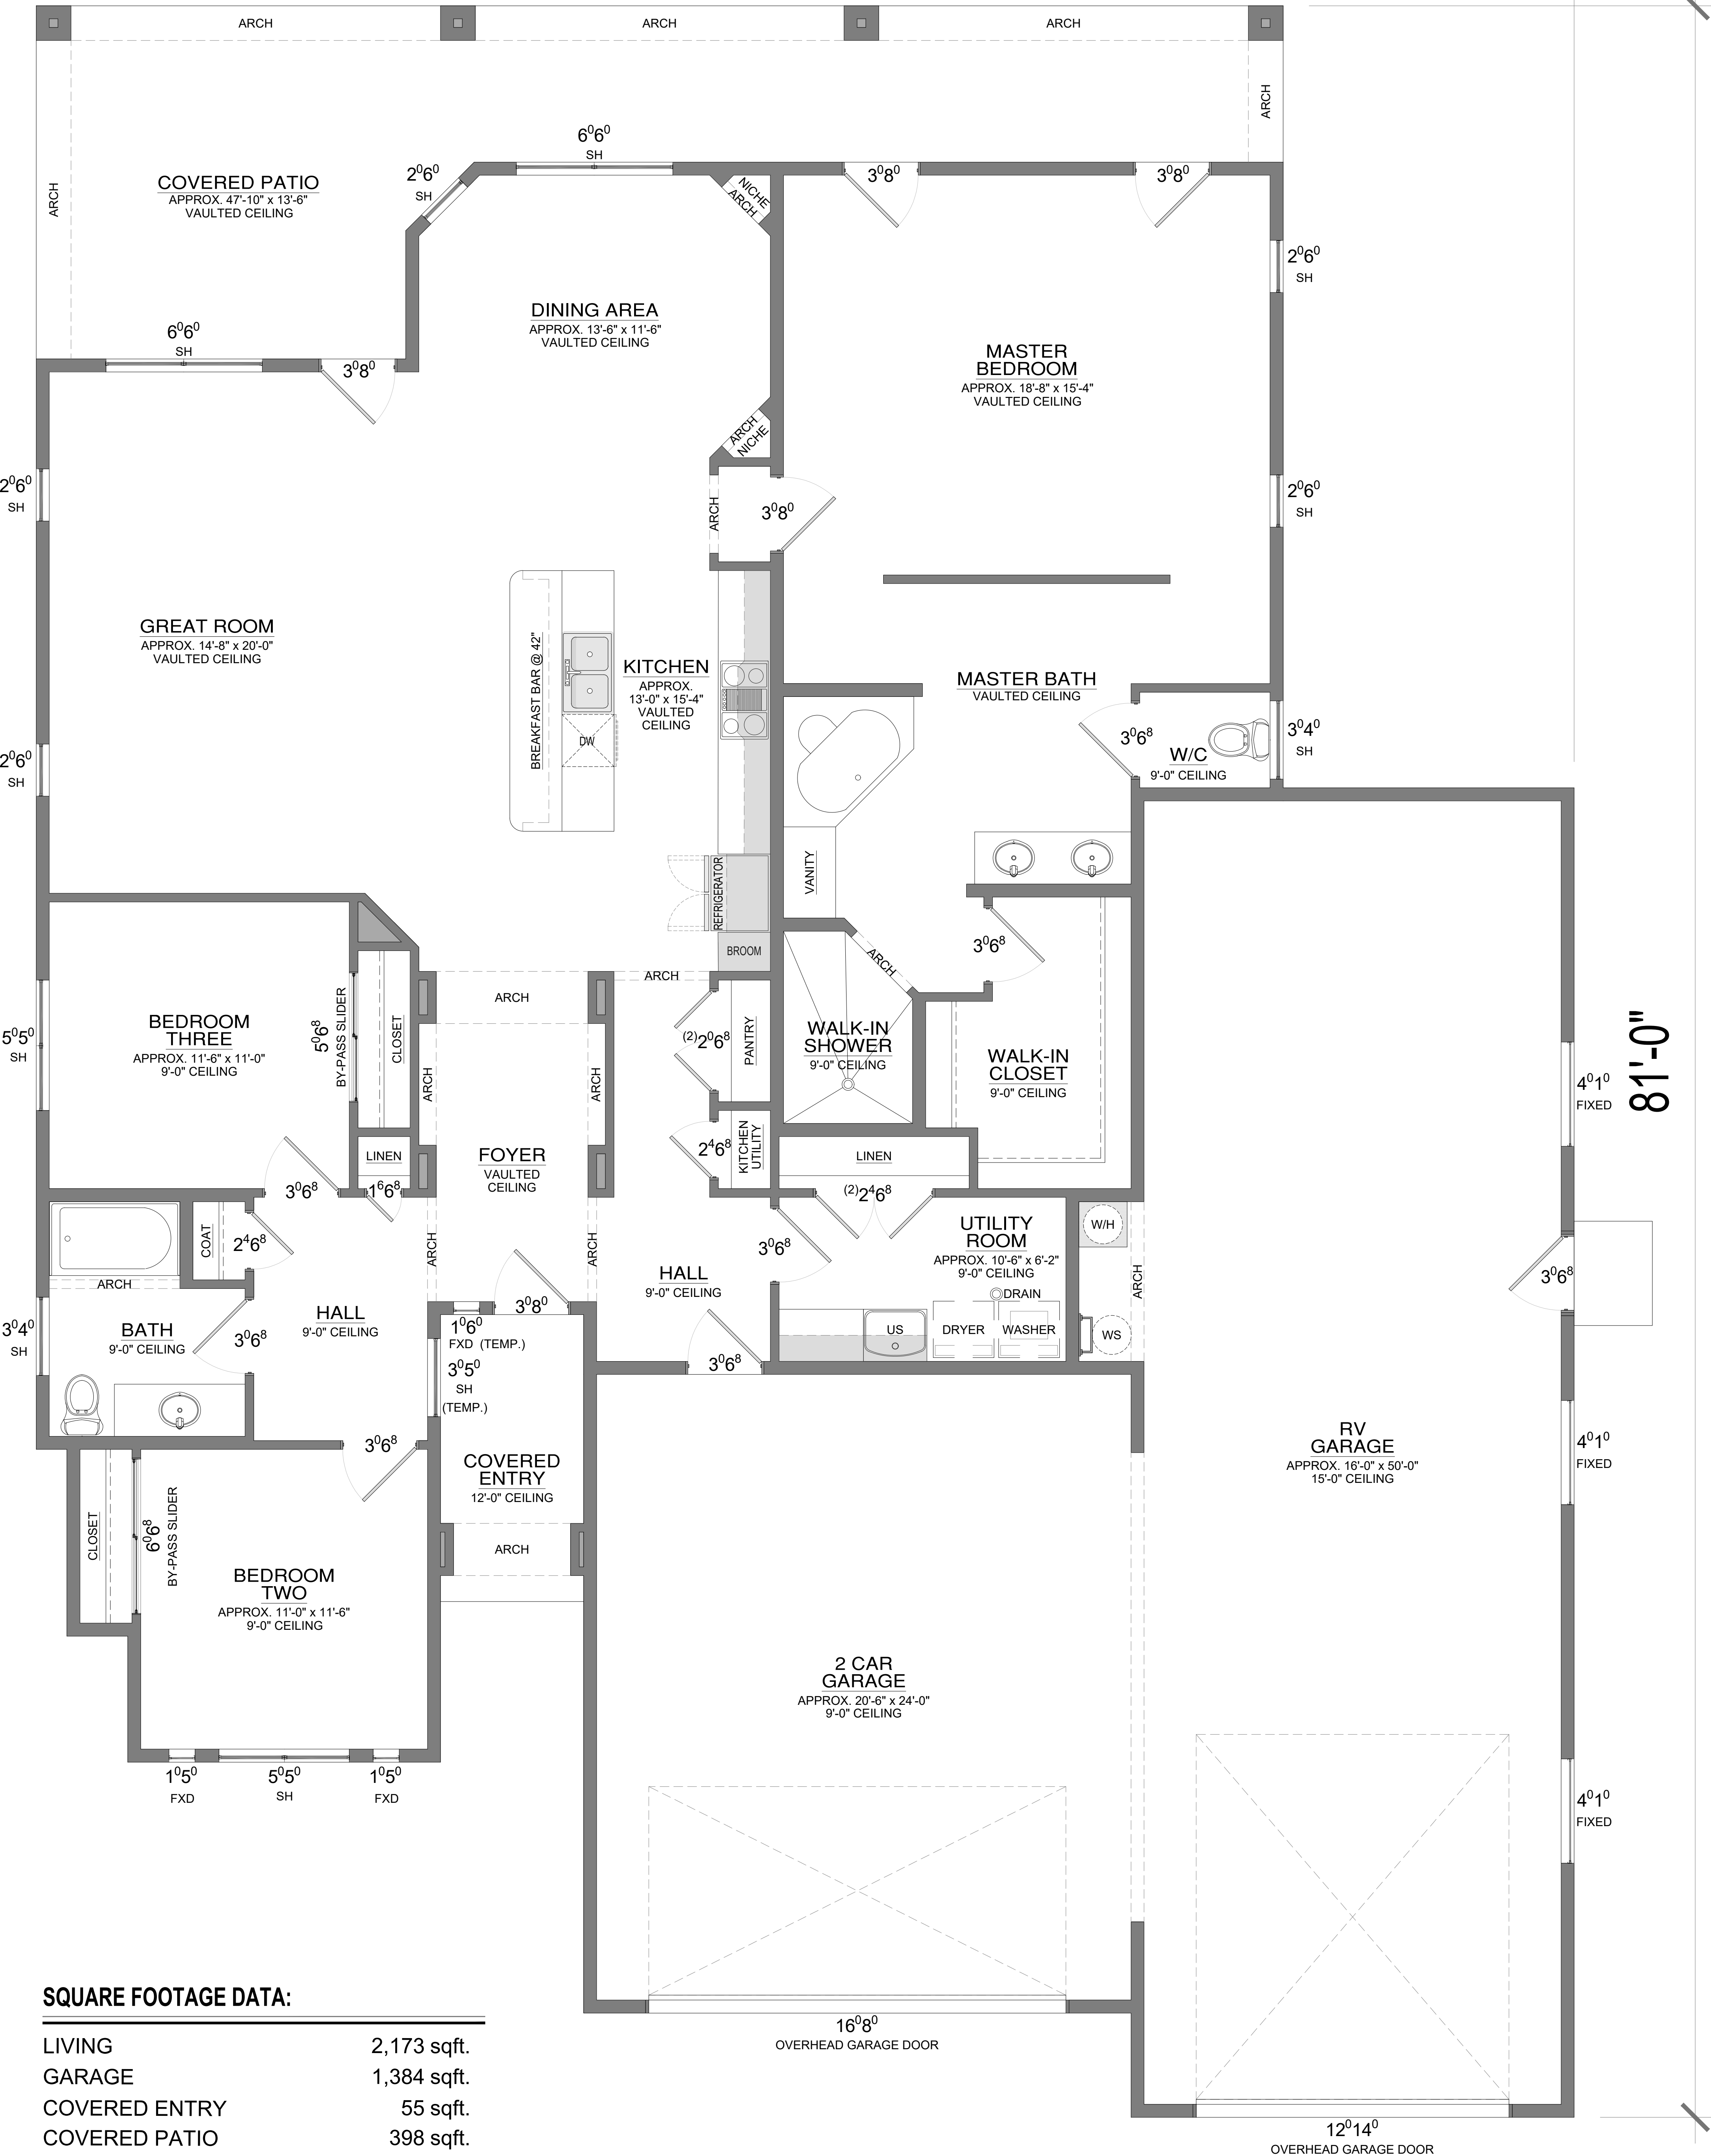

59'-0"

HOME DESIGN BY STUDIO357

SQUARE FOOTAGE DATA:

LIVING	2,173 sqft.
GARAGE	1,384 sqft.
COVERED ENTRY	55 sqft.
COVERED PATIO	398 sqft.
TOTAL AREA	4,010 sqft.