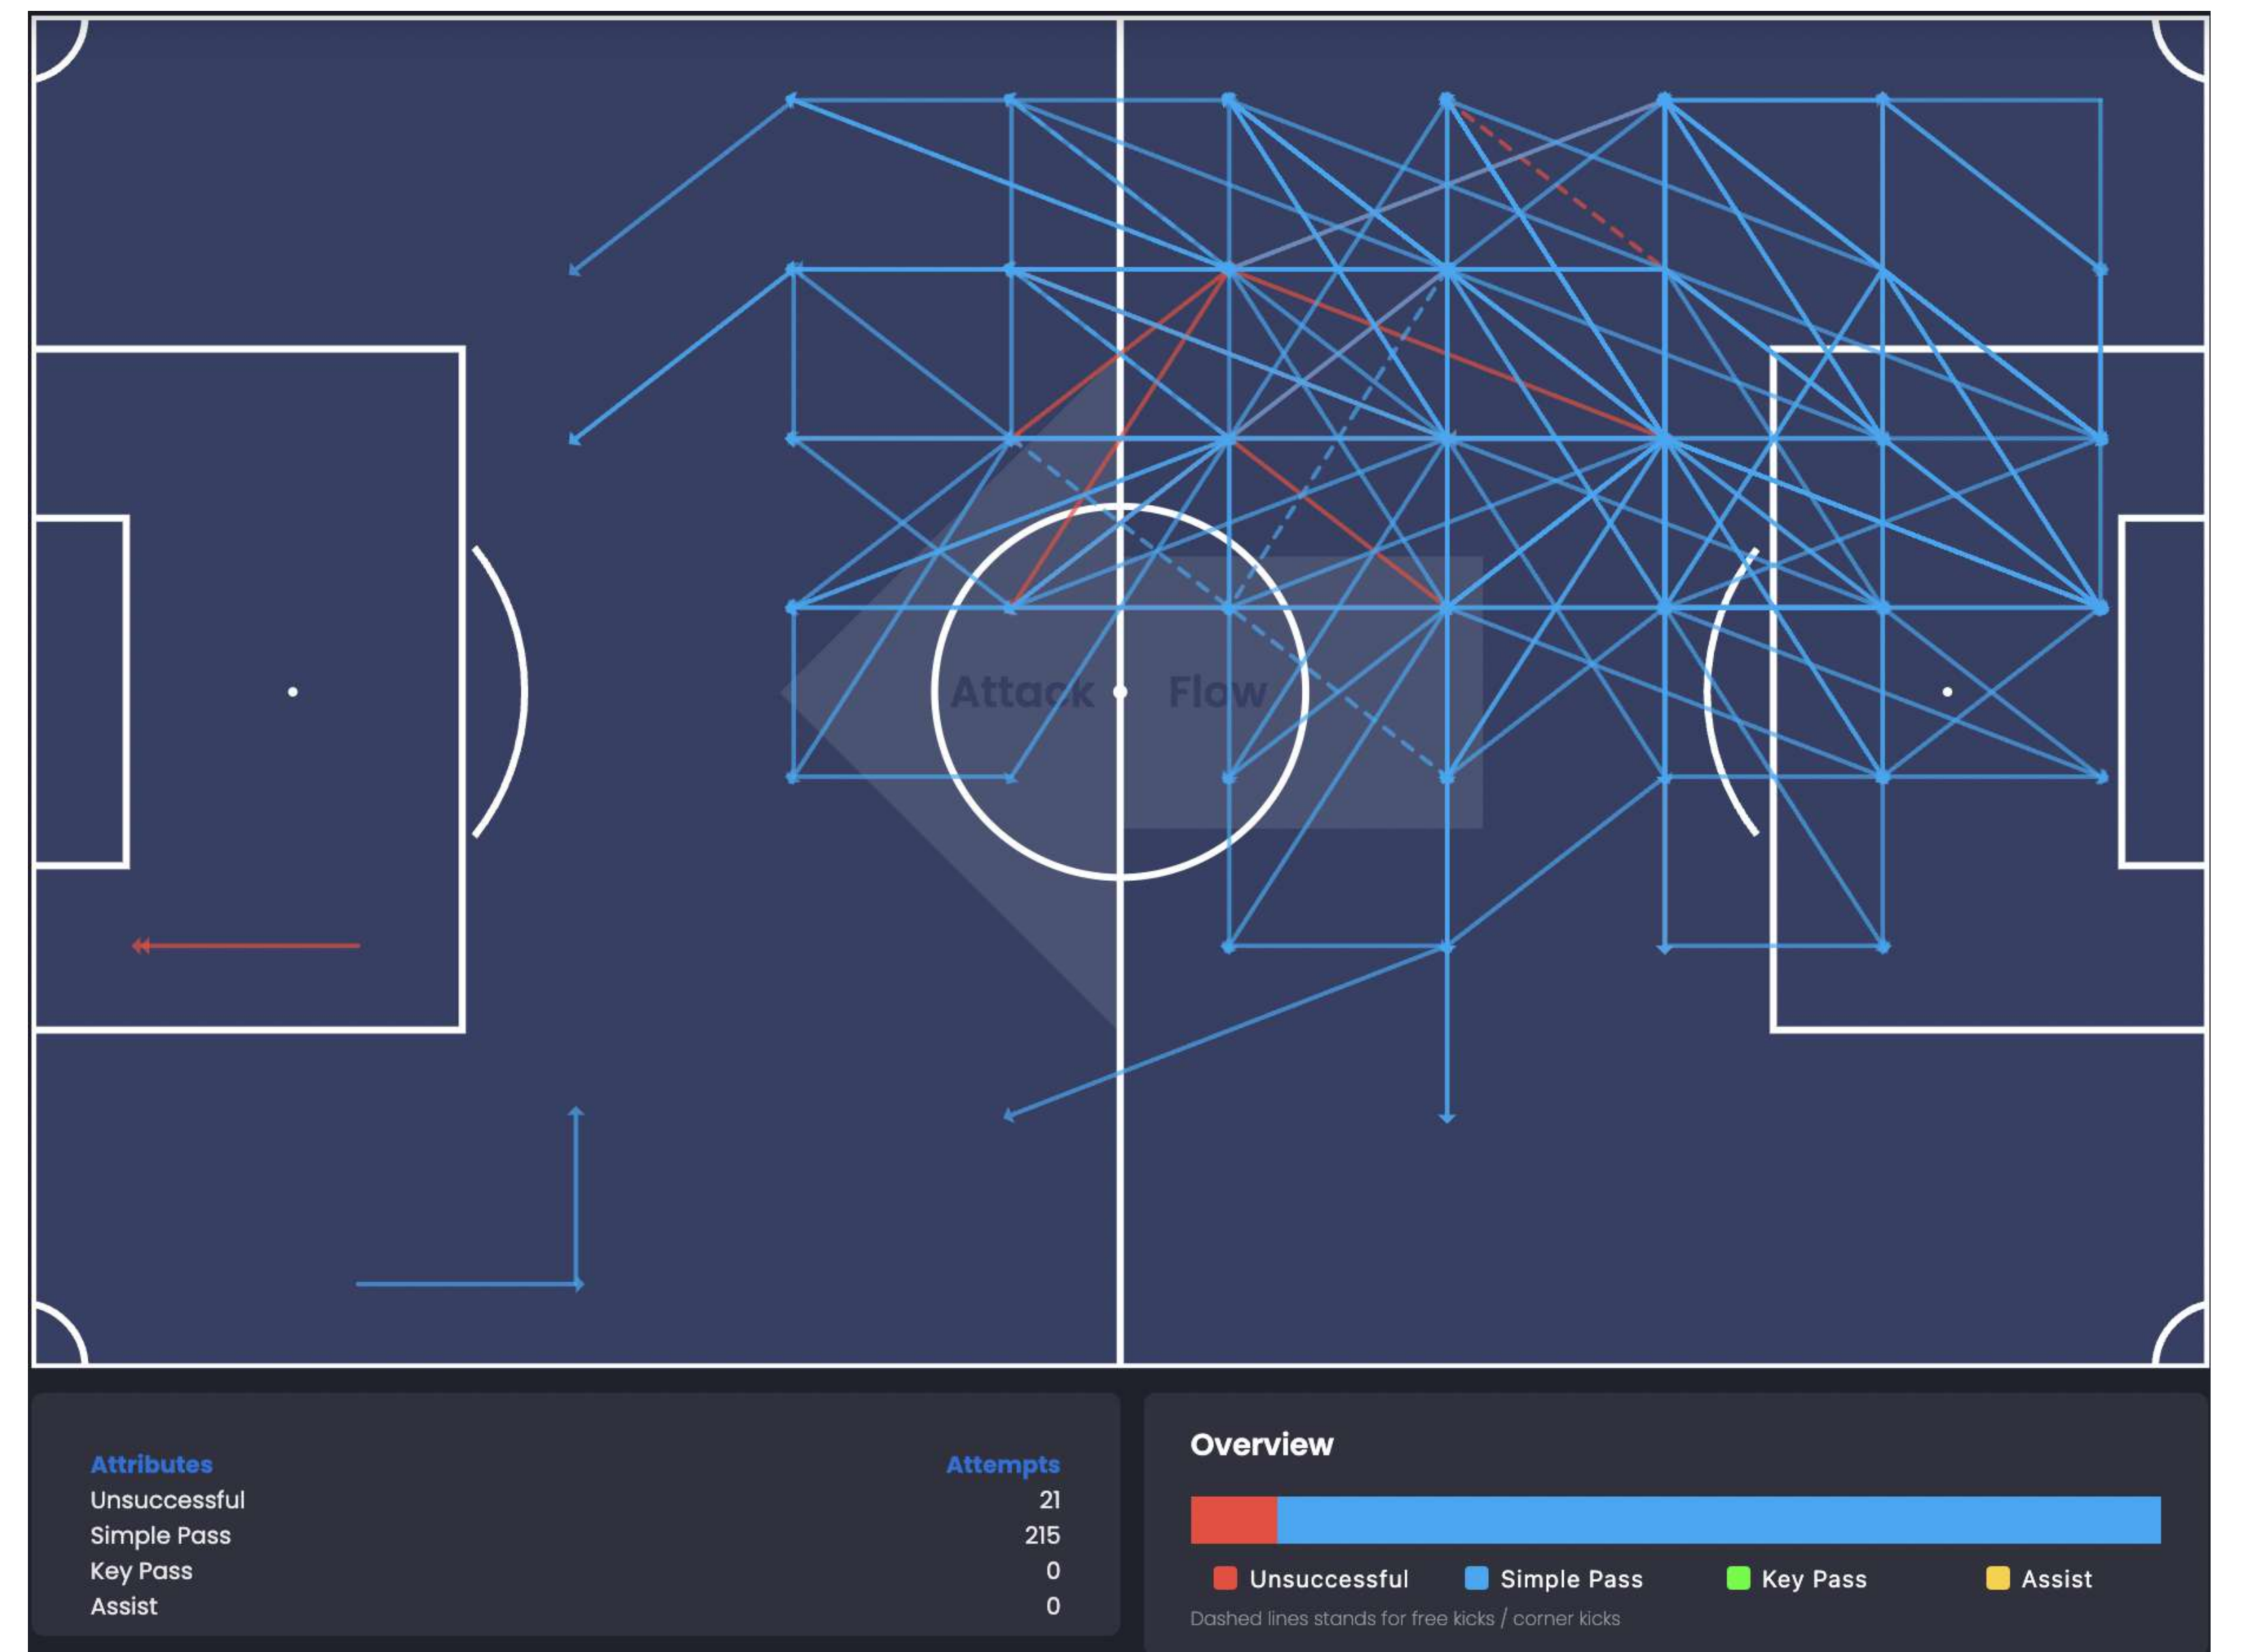

Successful Short Pass Completed

Successful Long Pass Completed

Successful Through Ball Completed

Unsuccessful Passes

6. Passing Vector Map

All Passes Vector Map

Key Pass

Long Pass

Short Pass

Cross

Through Ball

7. Shooting Accuracy

8. Shooting Activity Field

← Attack Direction

Overall Shooting Activity Field

Closed Shot Activity Field