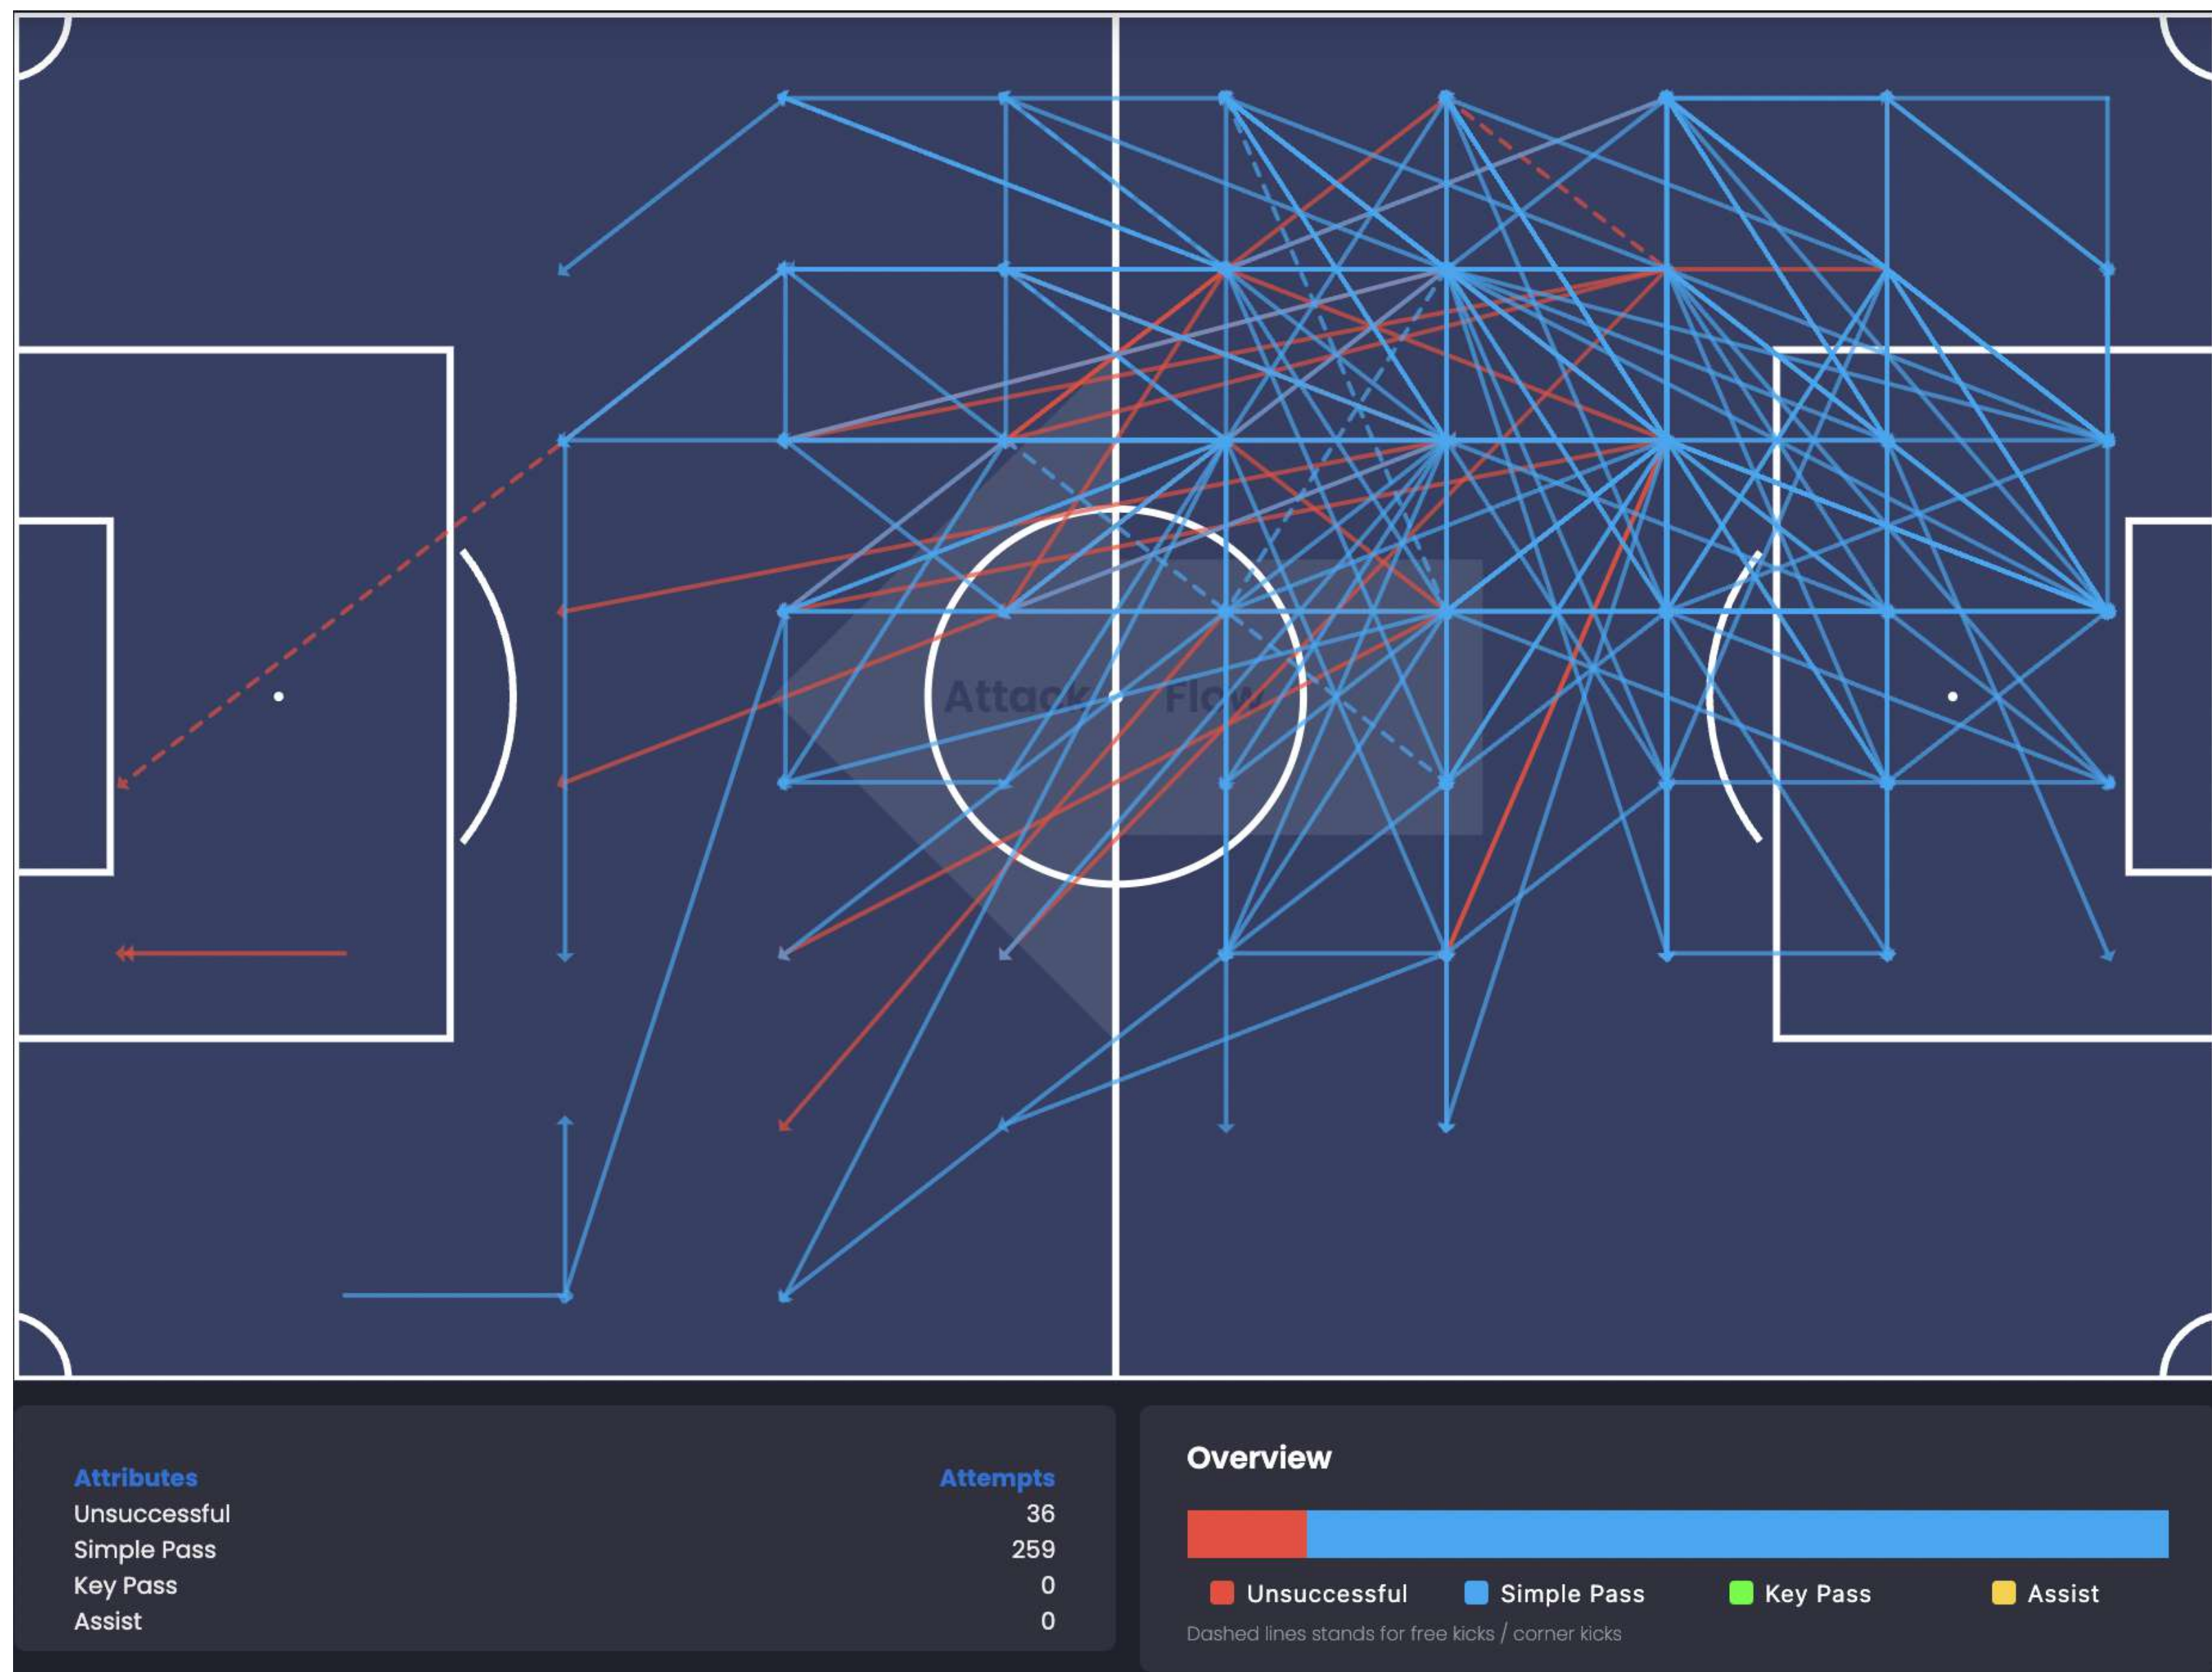

Successful Short Pass Completed

Successful Long Pass Completed

Successful Through Ball Completed

Unsuccessful Passes

6. Passing Vector Map

All Passes Vector Map

Key Pass

Long Pass

Short Pass

Cross

Through Ball

7. Shooting Accuracy

8. Shooting Activity Field

← Attack Direction

Overall Shooting Activity Field

Closed Shot Activity Field