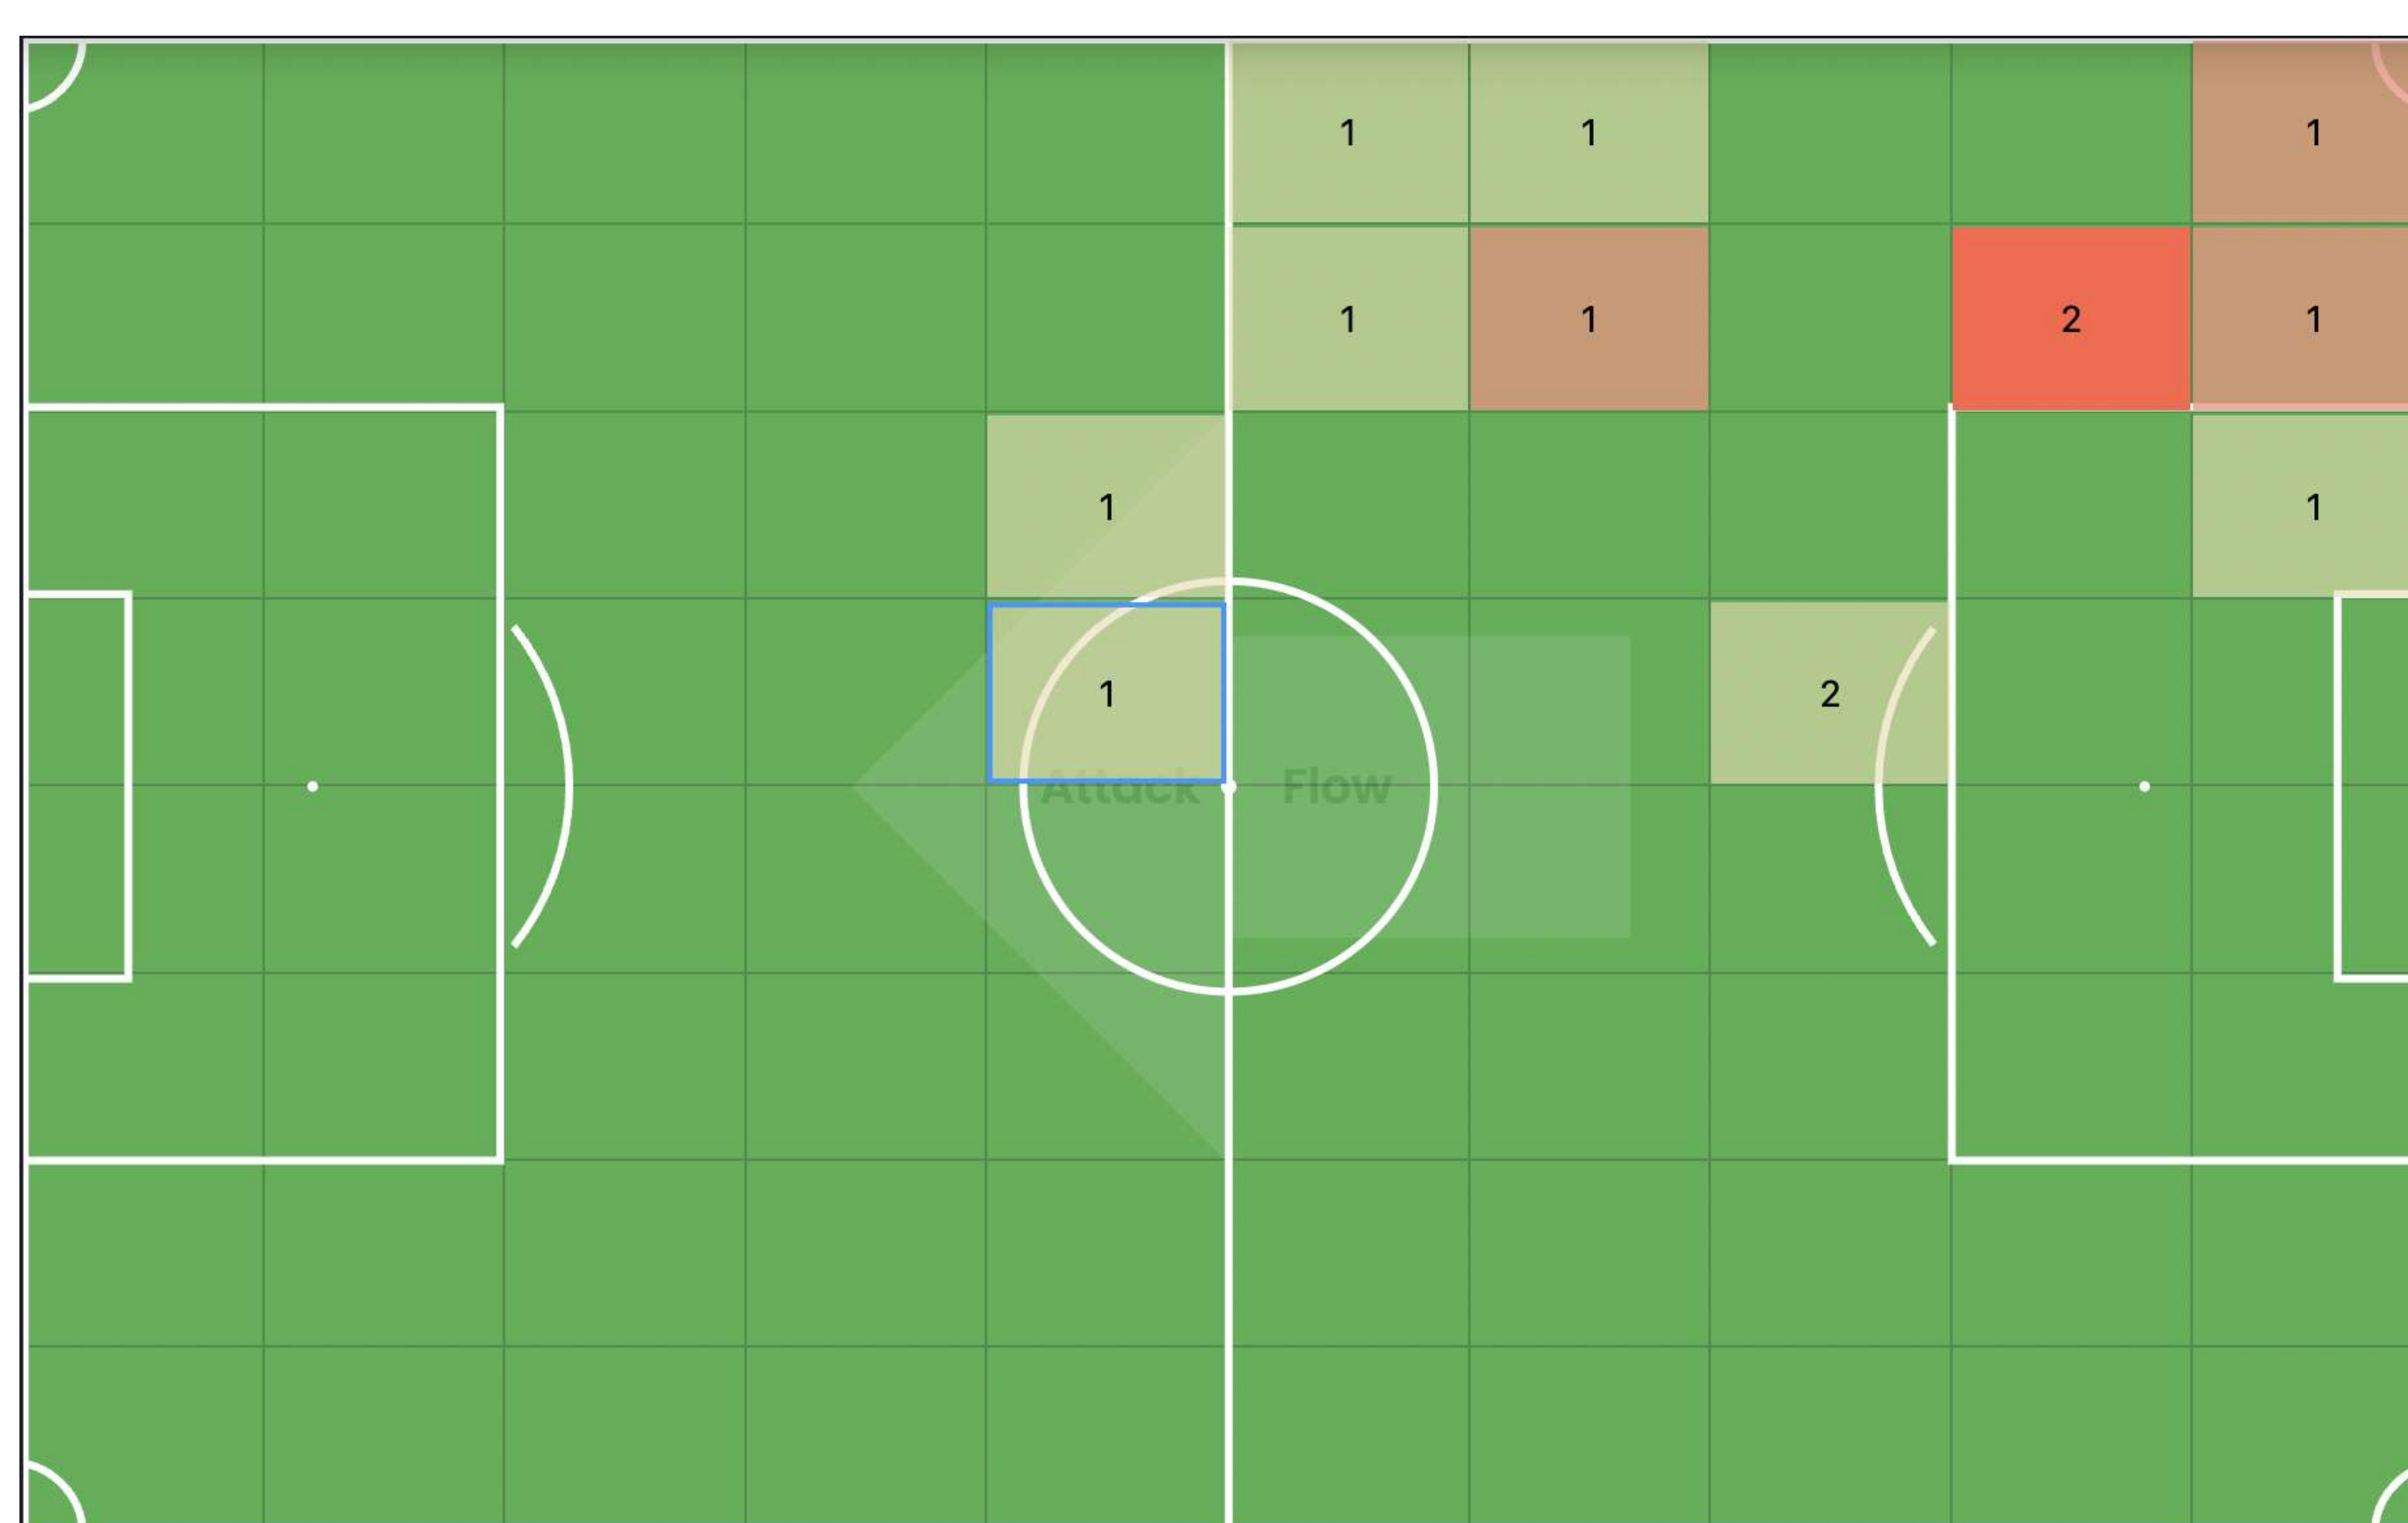

Standing Tackle Activity Field Map