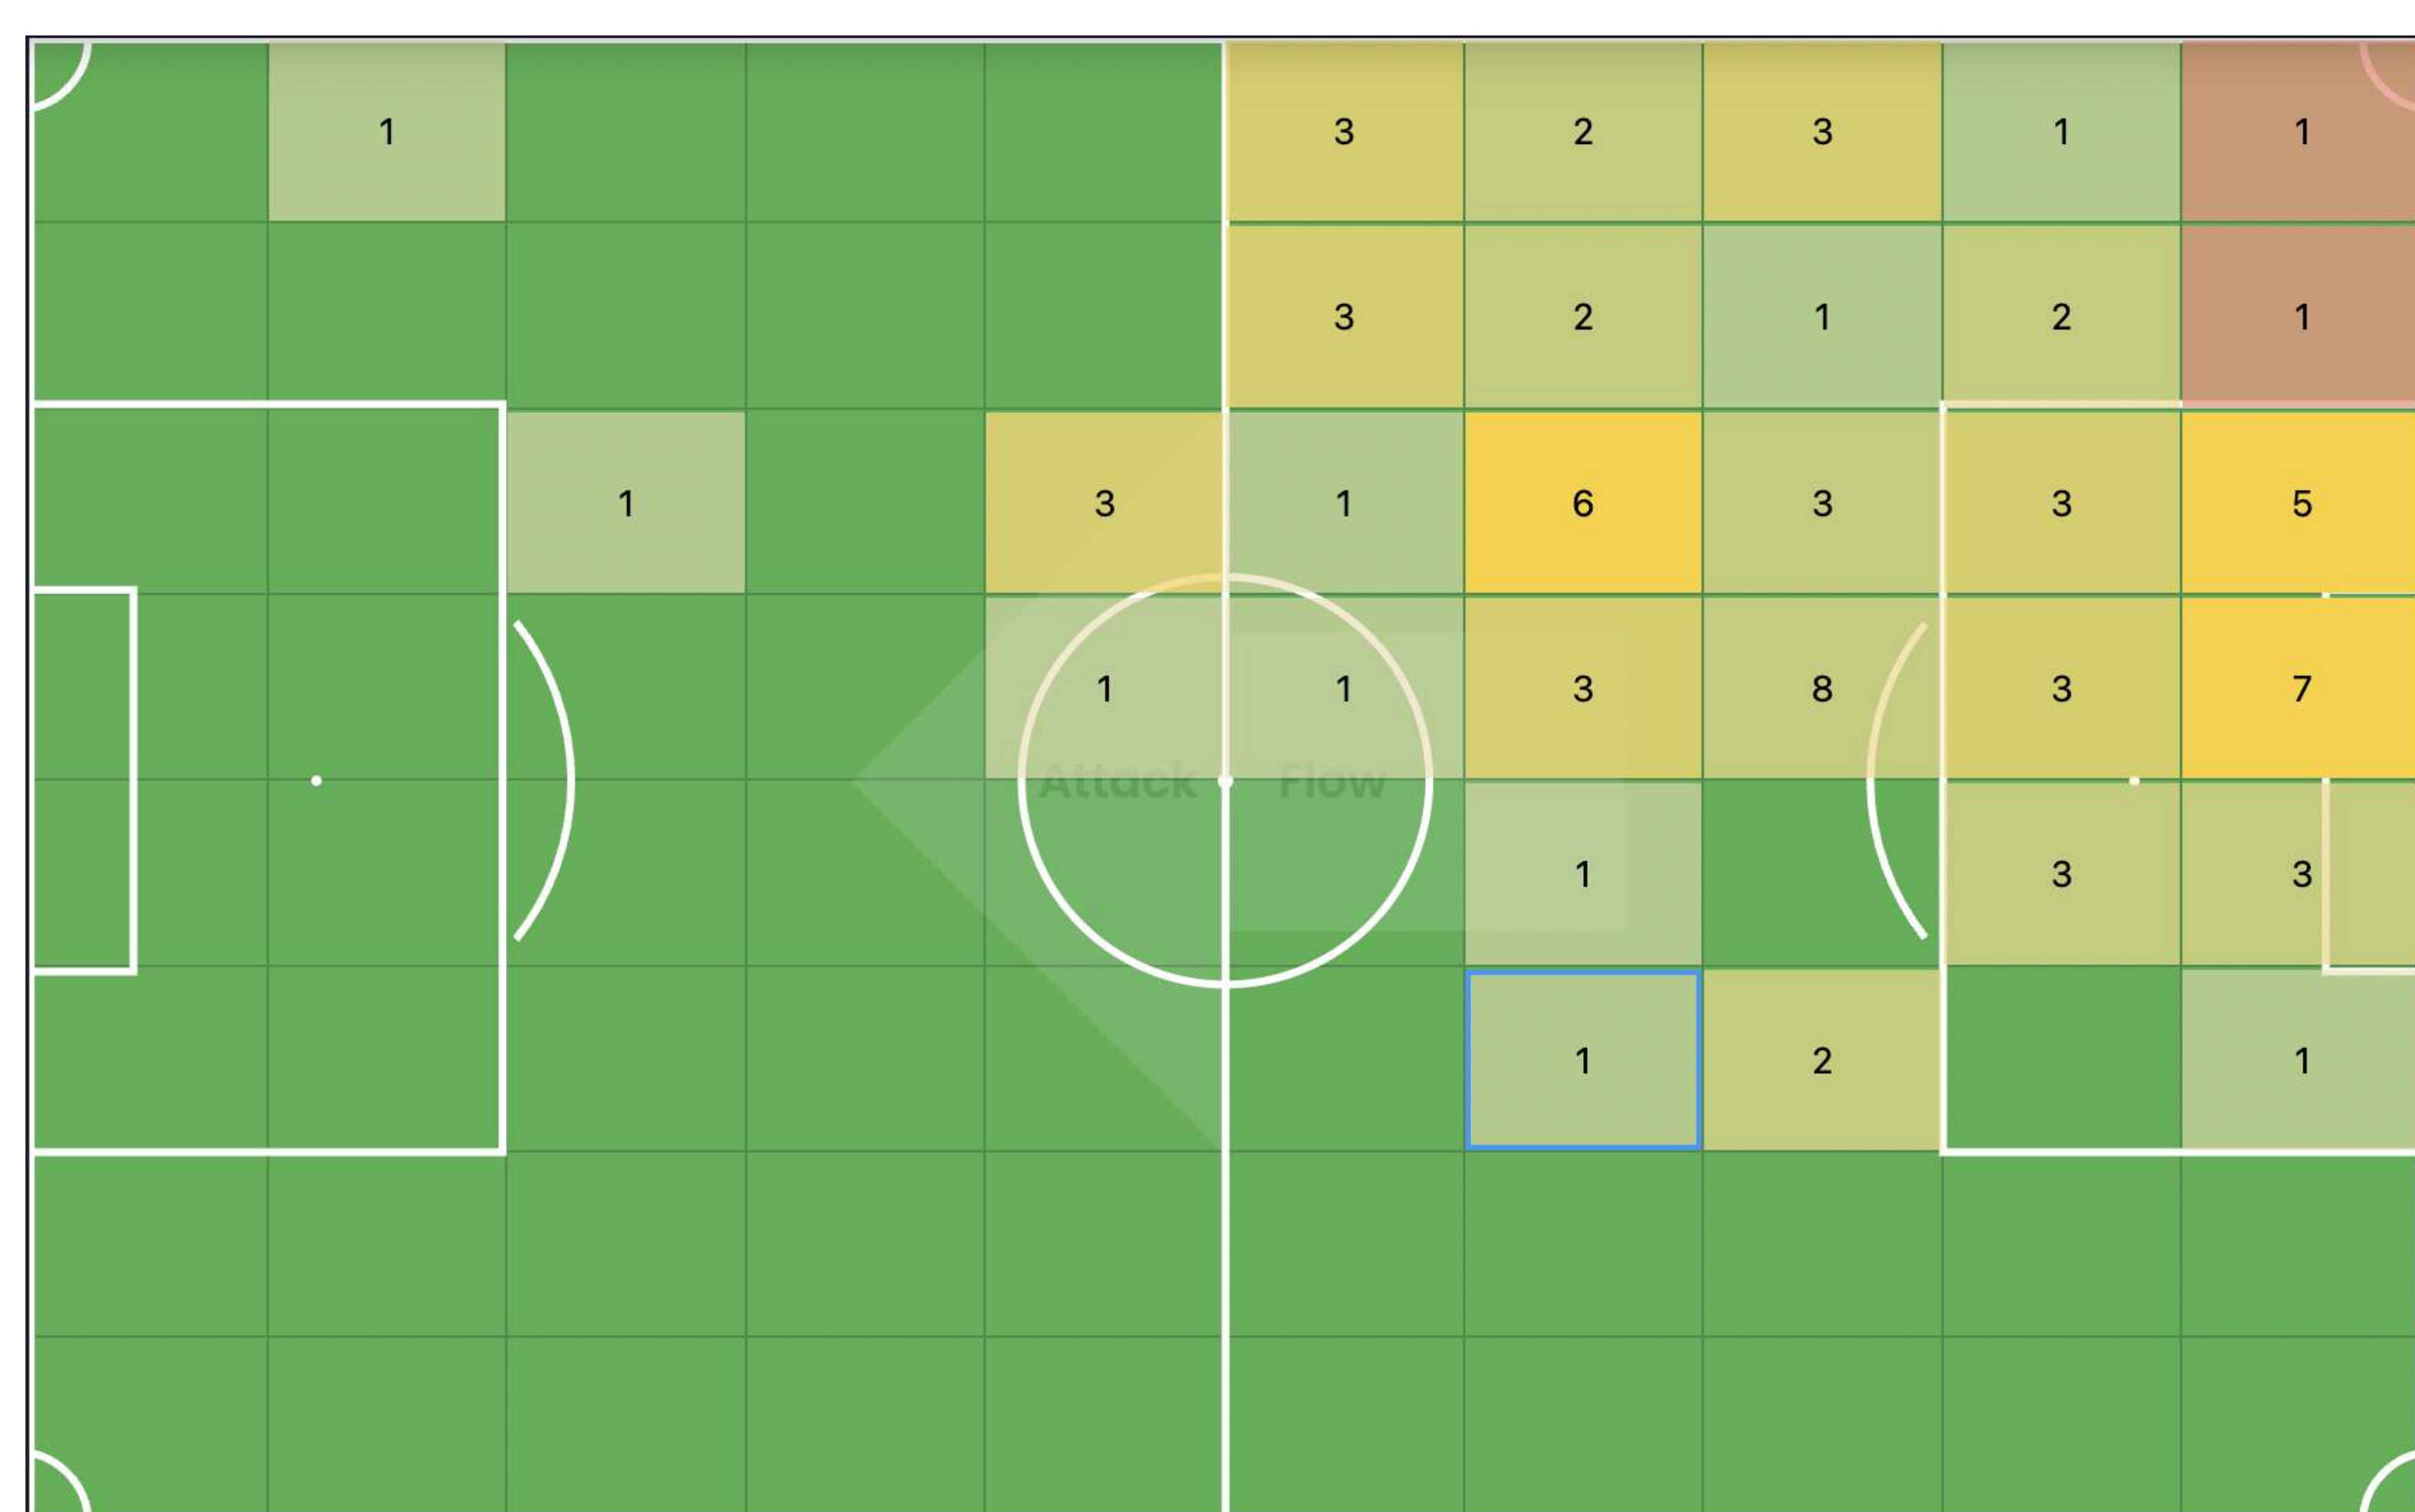

11. Defending Accuracy

Interception

Clearance

Standing Tackle

Sliding Tackle

Interception

100%

Clearance

88%

Standing Tackle

62%

Sliding Tackle

50%

12. Defending Activity Field Map

← Attack Direction

Defending Activity Field Map