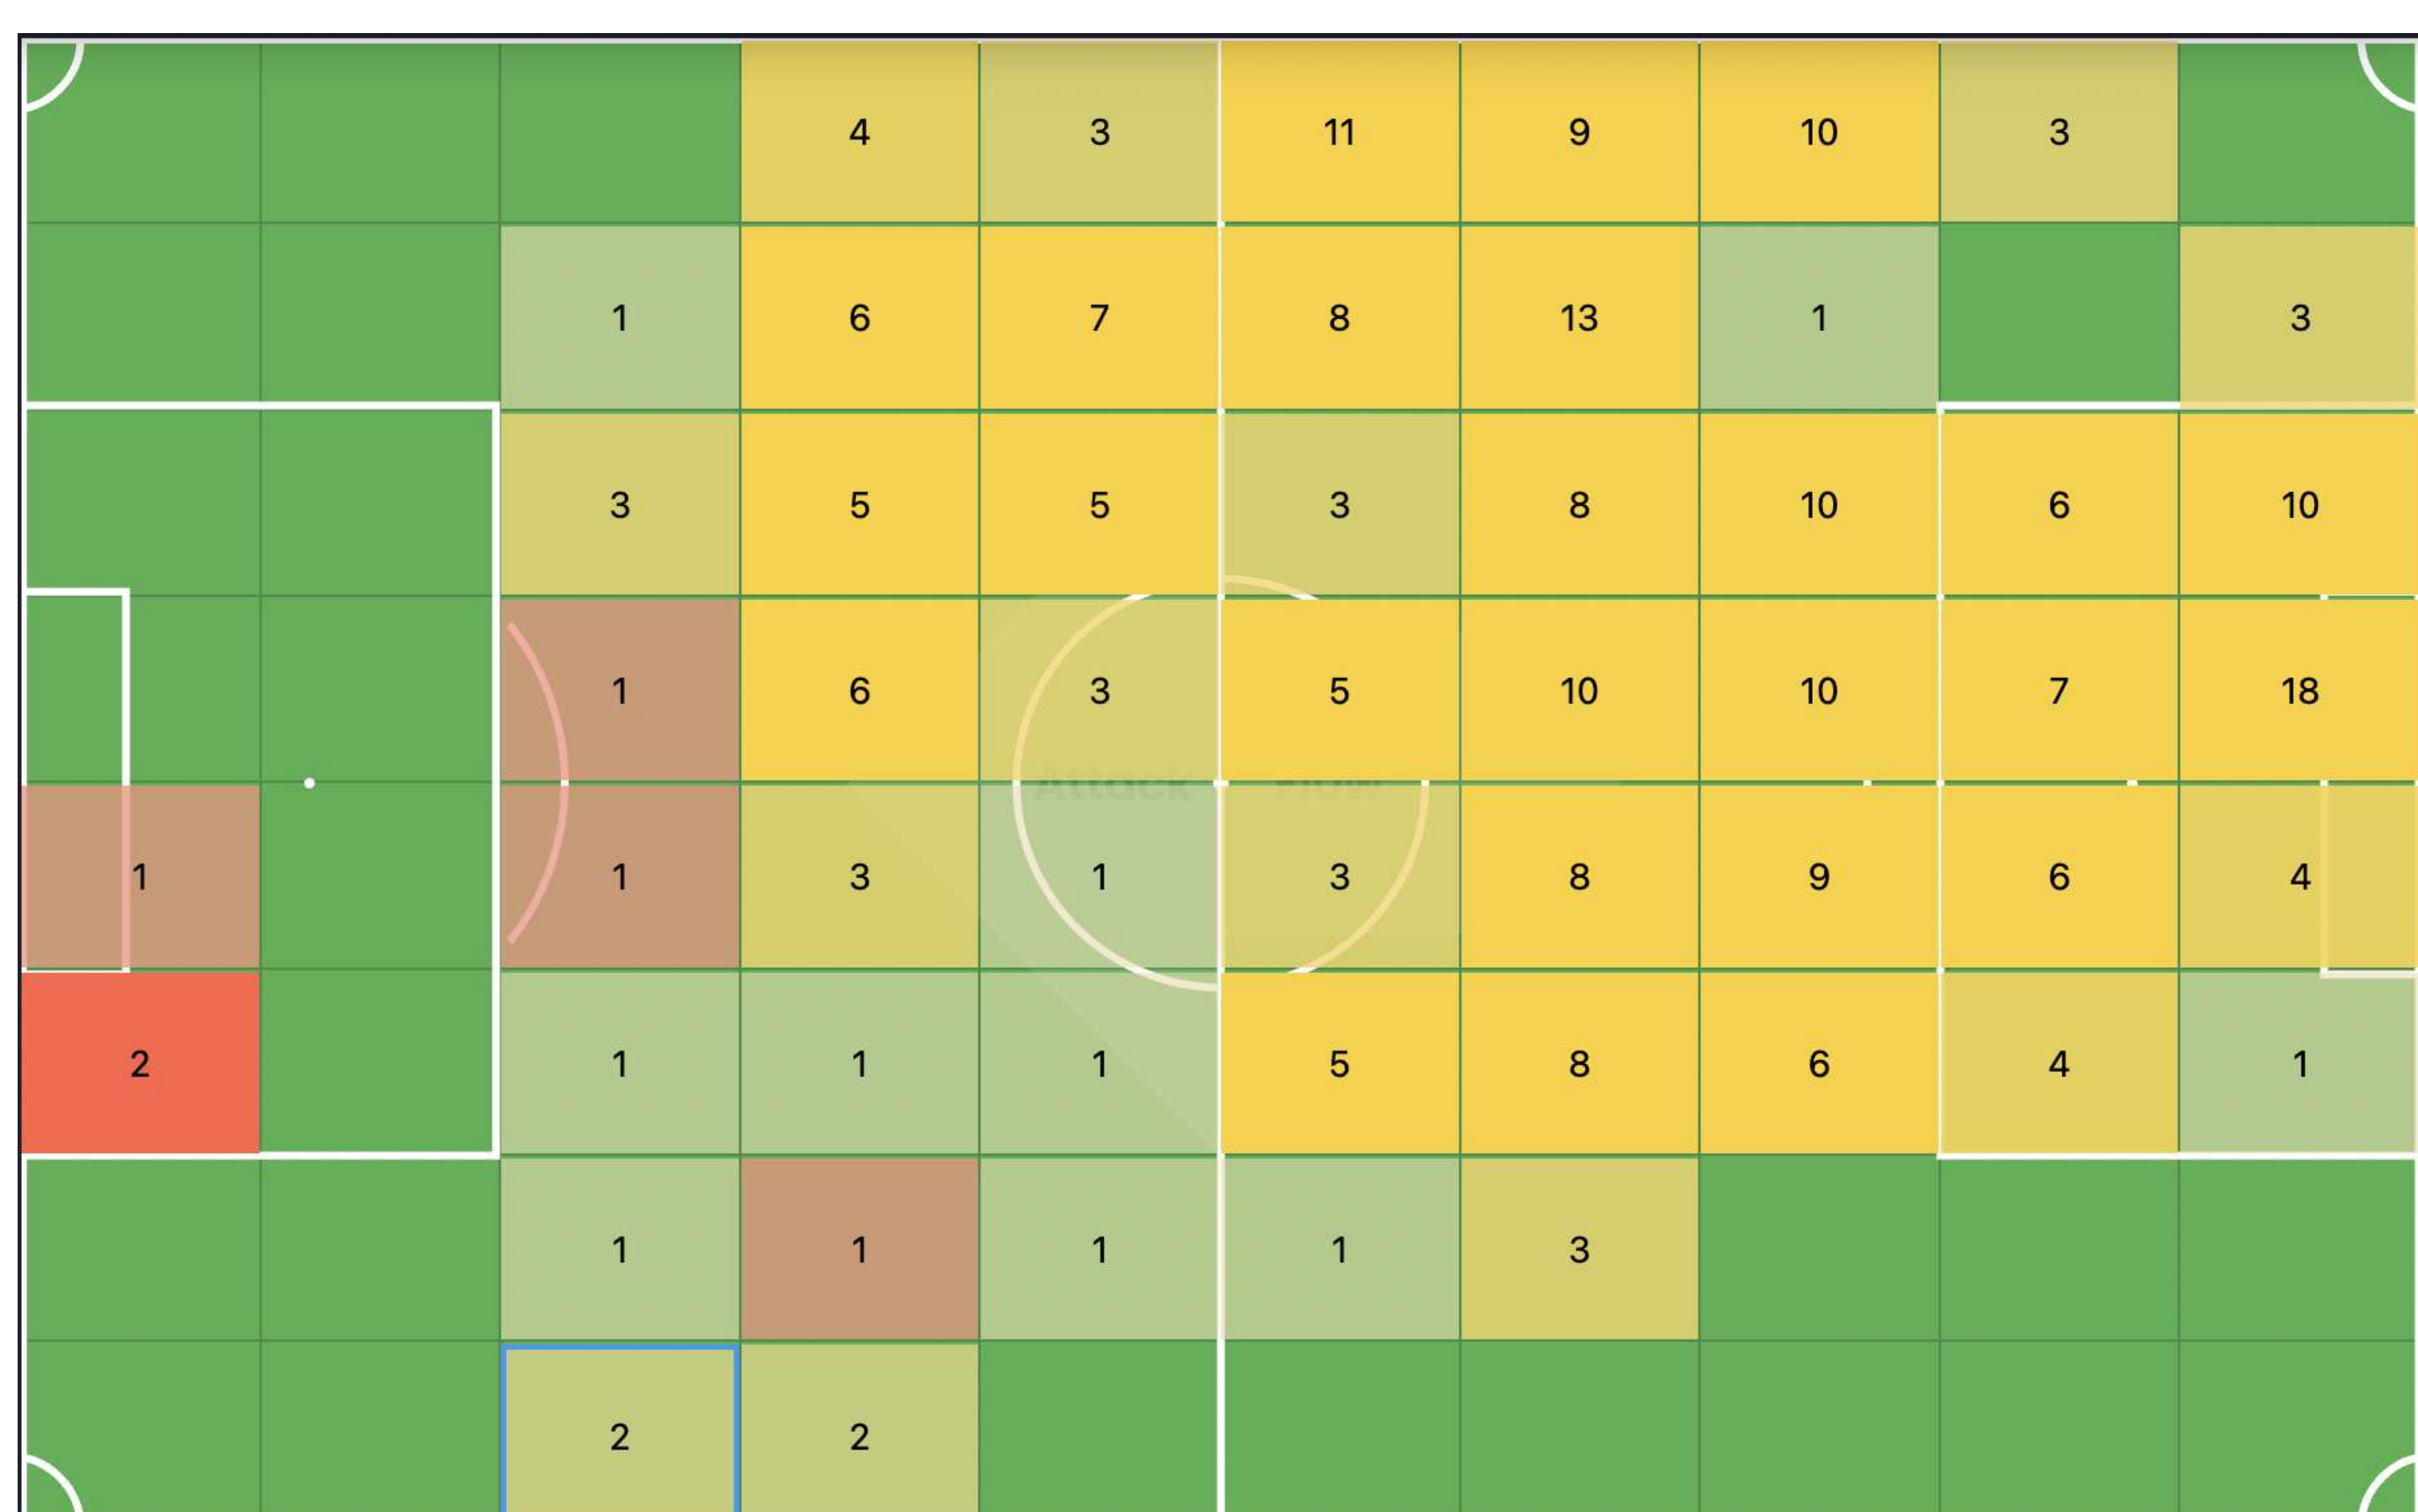

91%

Long Pass

76%

Through Ball

NA

Cross

NA

4. Passing Activity Map

← Attack Direction

Overall Activity Field Map

Short Pass

Long Pass

Through Ball

Cross

5. Passing Distribution Map

← Attack Direction