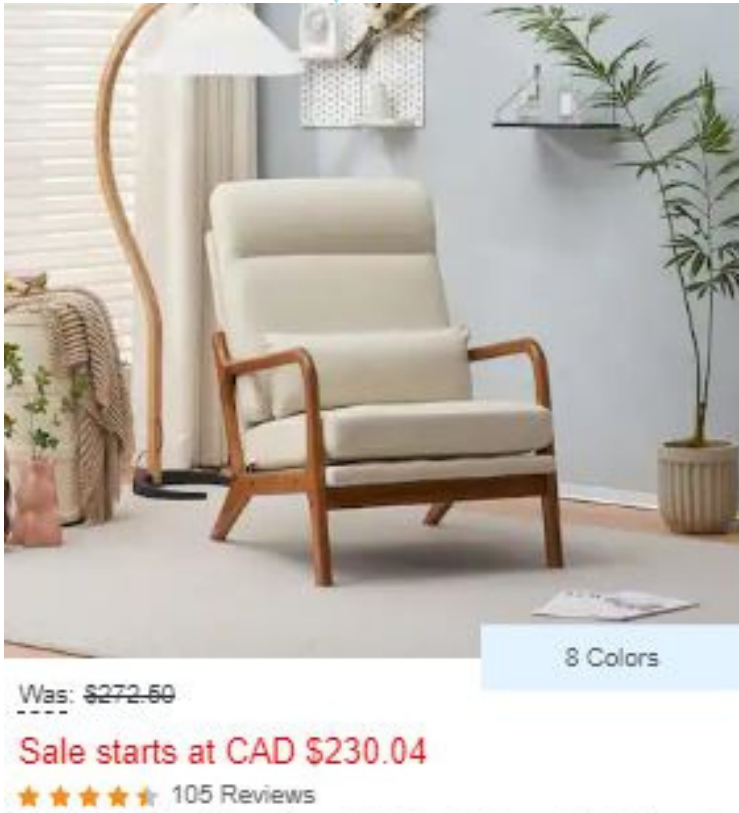

Sample of item you've been meaning to buy from Bed Bath & Beyond

Reset Team will keep on monitoring the price for you until it reaches your price point.

Receive an email from us to inform you about it with our customized link.

Click the link to direct you to BB&B site:

Affiliate Link:

<https://www.shopper.com/p/0c8F/r>

Threshold price: Between \$220 - 250