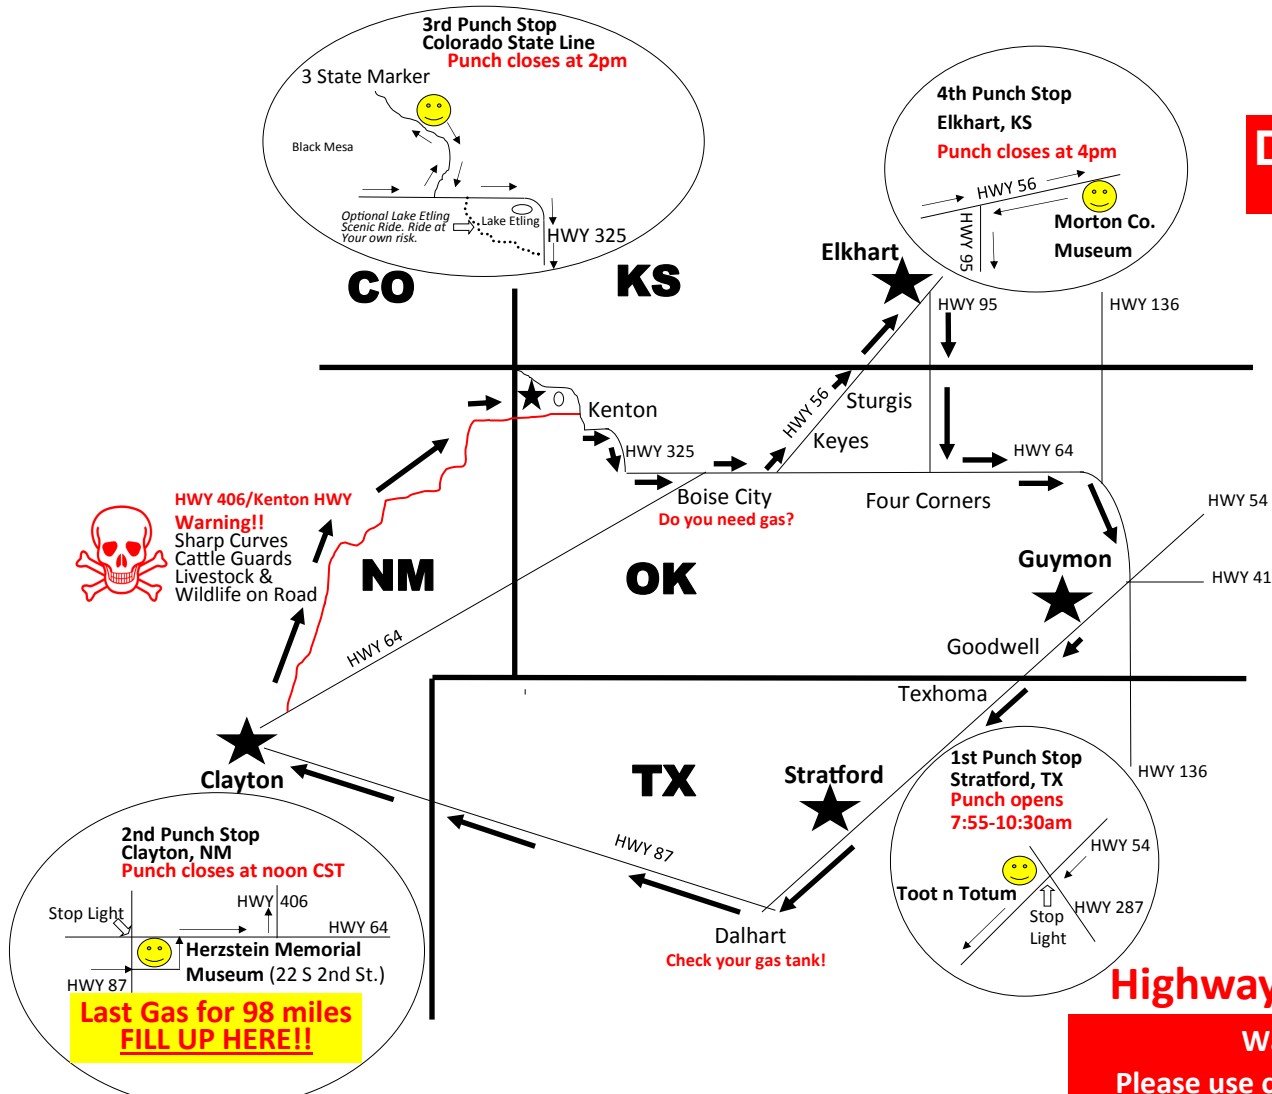

5 State Run Map

Map not drawn to scale

Do NOT open your Poker Hand

You are responsible for following all motorcycle safety laws.
Ride Safely * Ride Responsible * Have Fun

Highway Courtesy Is Strongly Encouraged.

Warning: High Fire Danger — Everywhere
 Please use caution when extinguishing matches or cigarettes

Sweep Vehicle Coordinator
Darrel Alderete 806.626.5987

REMEMBER
 *Do not open your Poker Hand
 *Dinner served at 5pm
 *Last Poker Hand read at 5:30pm

GPS Coordinates

Stratford36.33, -102.07
Clayton36.45, -103.18
CO Line36.97, -102.96
Elkhart36.99, -101.88
Guymon36.68, -101.49

Mileage—WATCH YOUR GAS TANK

Guymon to Stratford41 miles
Stratford to Dalhart31 miles
Dalhart to Clayton47 miles
Clayton to Kenton40 miles
Kenton—Black Mesa Loop20 miles
Kenton to Boise City38 miles
Boise City to Elkhart40 miles
Elkhart to Guymon44 miles

Gas available
 In Goodwell,
 Texhoma,
 Stratford,
 Dalhart,
 Clayton,
 Boise City,
 Keyes,
 Elkhart,
 & Guymon