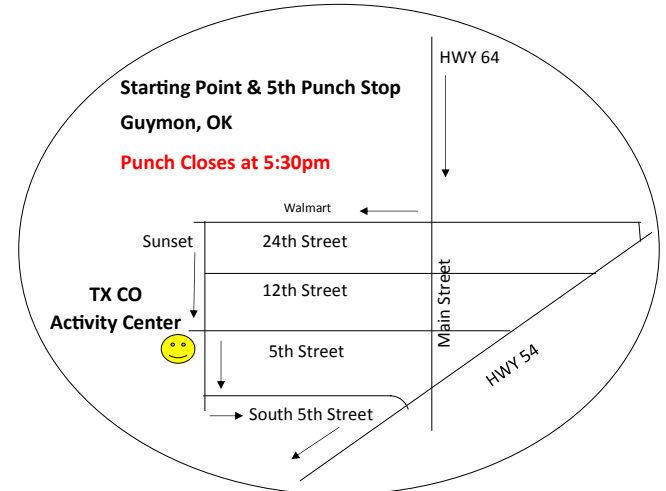

5 State Run Map

Map not drawn to scale

Do NOT open your Poker Hand

You are responsible for following all motorcycle safety laws.
Ride Safely * Ride Responsible * Have Fun

Highway Courtesy Is Strongly Encouraged.

Warning: High Fire Danger — Everywhere
 Please use caution when extinguishing matches or cigarettes

Sweep Vehicle Coordinator
Darrel Alderete 806.626.5987

REMEMBER
 *Do not open your Poker Hand
 *Dinner served at 5pm
 *Last Poker Hand read at 5:30pm

GPS Coordinates

Stratford36.33, -102.07
Clayton36.45, -103.18
CO Line36.97, -102.96
Elkhart36.99, -101.88
Guymon36.68, -101.49

Mileage—WATCH YOUR GAS TANK

Guymon to Stratford41 miles
Stratford to Dalhart31 miles
Dalhart to Clayton47 miles
Clayton to Kenton40 miles
Kenton—Black Mesa Loop20 miles
Kenton to Boise City38 miles
Boise City to Elkhart40 miles
Elkhart to Guymon44 miles