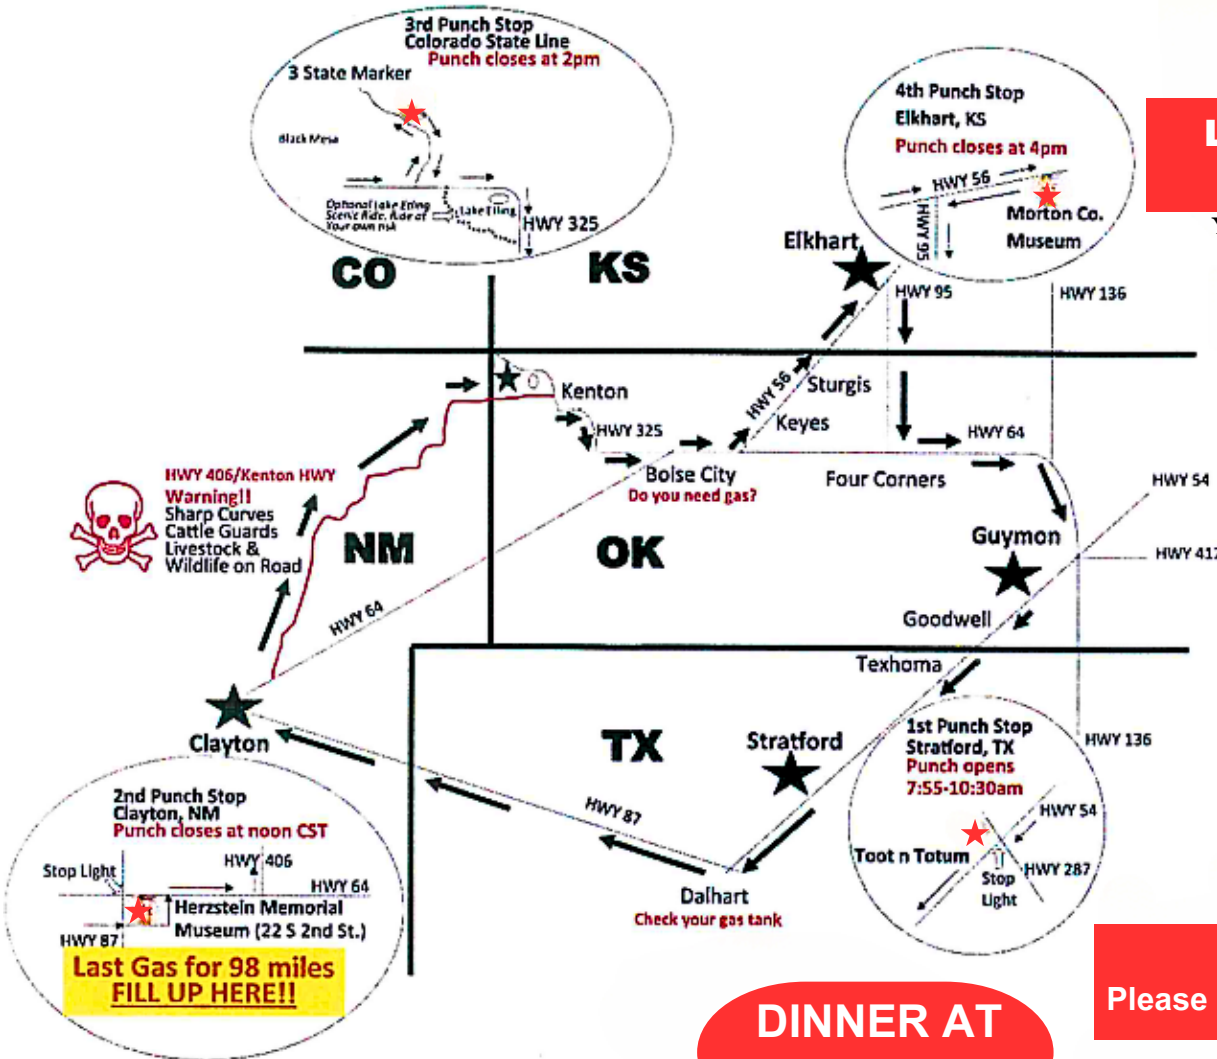

5- State Run Map

Map not drawn to scale

**LAST POKER HAND READ AT 5:30 PM
NO EXCEPTIONS**

You are responsible for following all motorcycle safety laws.

Ride Safely* Ride Responsibly* Have Fun

**Highway Courtesy is
Strongly Encouraged.**

Warning: High Fire Danger - Everywhere

Please use caution when extinguishing matches or cigarettes

**In Need of a Courtesy
Sweep Vehicle CALL:**

**1st- Michael 580-651-7171
2nd- Darrel 806-626-5987**

GPS COORDINATES

Stratford
36.33, -102.7
Clayton
36.45, -103.18
CO Line
36.97, -102.96
Elkhart
36.99, -101.88
Guymon
36.68, -101.49

Mileage

WATCH YOUR GAS TANK

Guymon to Stratford.....41 miles
Stratford to Dalhart.....31 miles
Dalhart to Clayton.....47 miles
Clayton to Kenton.....40 miles
Kenton to Black Mesa Loop....20 miles
Kenton to Boise City.....38 miles
Boise City to Elkhart.....40 miles
Elkhart to Guymon.....44 miles