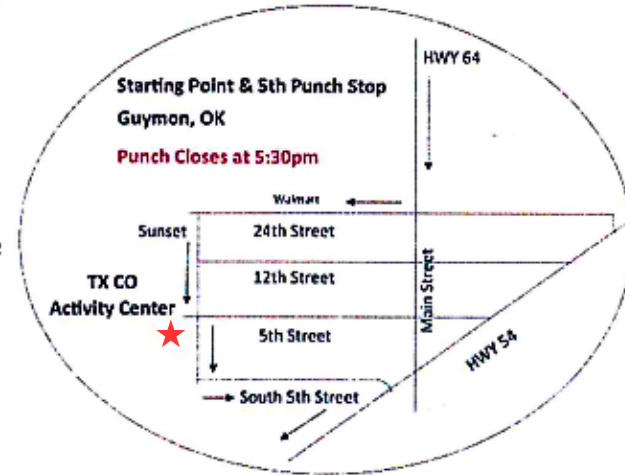

5- State Run Map

Map not drawn to scale

**LAST POKER HAND READ AT 5:30 PM
NO EXCEPTIONS**

You are responsible for following all motorcycle safety laws.

Ride Safely* Ride Responsibly* Have Fun

**Highway Courtesy is
Strongly Encouraged.**

Warning: High Fire Danger - Everywhere

Please use caution when extinguishing matches or cigarettes

**In Need of a Courtesy
Sweep Vehicle CALL:**

**1st- Michael 580-651-7171
2nd- Darrel 806-626-5987**

GPS COORDINATES

Stratford
36.33, -102.7
Clayton
36.45, -103.18
CO Line
36.97, -102.96
Elkhart
36.99, -101.88
Guymon
36.68, -101.49

Mileage

WATCH YOUR GAS TANK

Guymon to Stratford.....41 miles
Stratford to Dalhart.....31 miles
Dalhart to Clayton.....47 miles
Clayton to Kenton.....40 miles
Kenton to Black Mesa Loop....20 miles
Kenton to Boise City.....38 miles
Boise City to Elkhart.....40 miles
Elkhart to Guymon.....44 miles