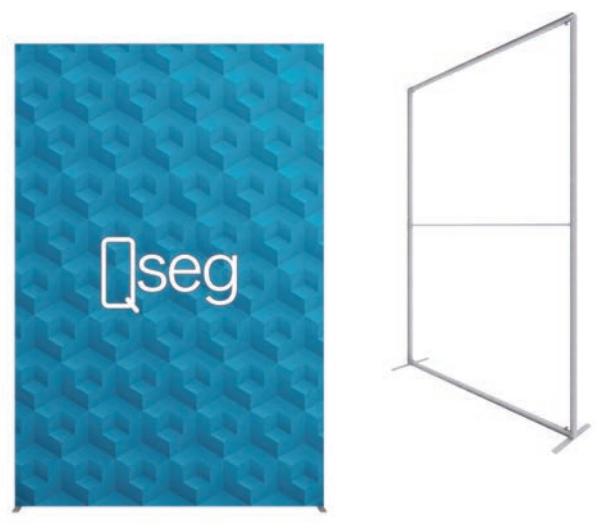

4.9ft x 7.4ft QSEG
Product Code: QSEG150x225-FCP-G