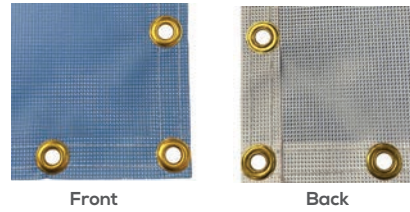

FENCE MESH BANNER

FENCE MESH BANNERS

Product Code: FENCEMESH

	10ft W	15ft W	20ft W
3ft H			
4ft H			
5ft H			
6ft H