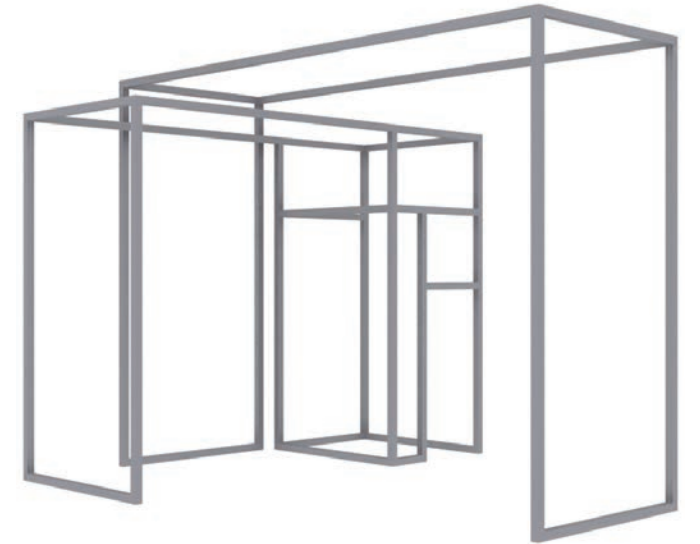

30ft x30ft MODCO 5