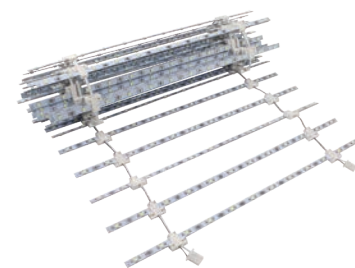

LUMIERE LADDER LIGHT CALL FOR PRICING

Application:

- * Mammoth
- * Vail-60S / 100D / 120D / 120DB

DISPLAYS • BANNERS • SIGNS • FLAGS