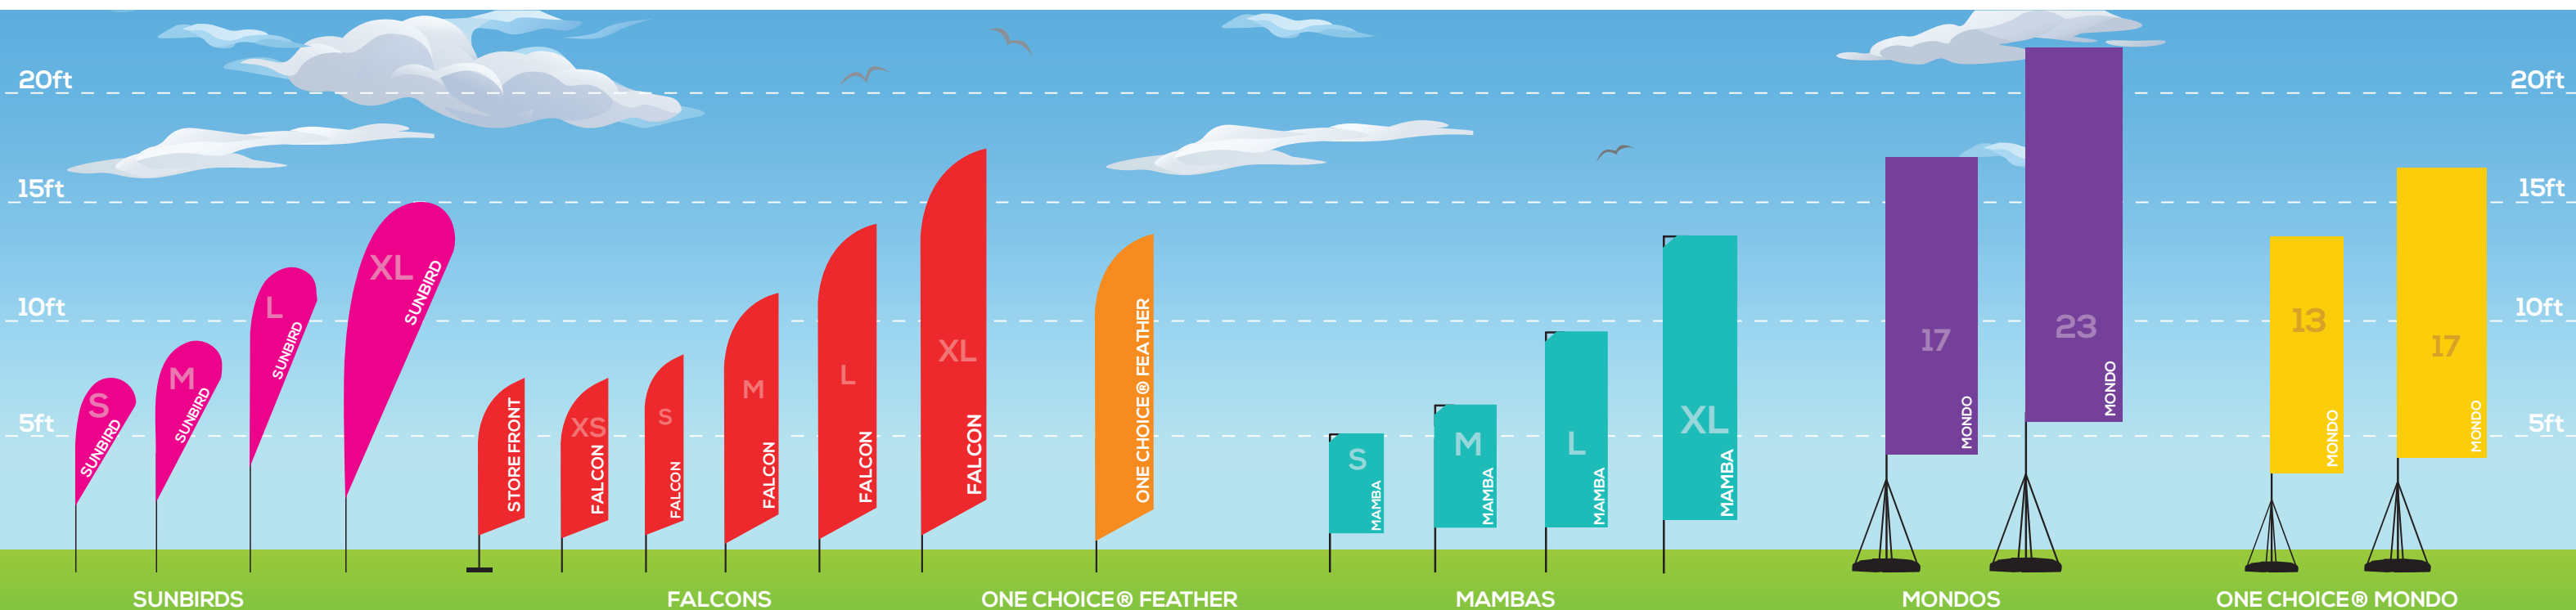

FLAG COMPARISON CHART