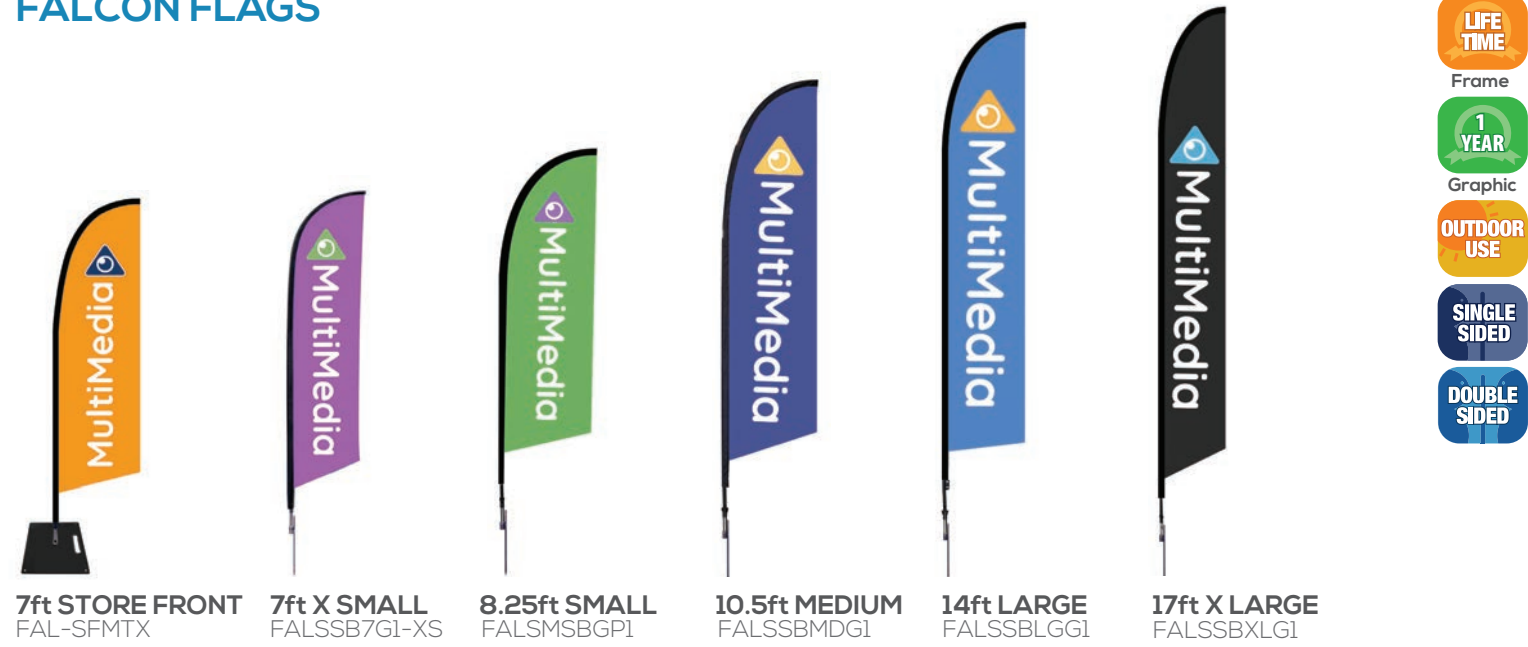

X-LARGE
Product Code: MBS-XL

	STAND ONLY	GRAPHIC ONLY	GRAPHIC PACKAGE
SMALL			
MEDIUM			
LARGE			
X-LARGE			

Price is for standard spike base

- LIFE TIME**
Frame
- 1 YEAR**
Graphic
- OUTDOOR USE**
- SINGLE SIDED**

SUNBIRD FLAGS

7.5ft SMALL
Product Code: SUNSSMMTX

9ft MEDIUM
Product Code: SUNSSBMDG1

12ft LARGE
Product Code: SUNSSBLGG1

15ft X-LARGE
Product Code: SUNSSBXLG1

	STAND ONLY	GRAPHIC ONLY SINGLE / DOUBLE	GRAPHIC PACKAGE SINGLE / DOUBLE
SMALL			
MEDIUM			
LARGE			
X-LARGE			

Price is for standard spike base

- LIFE TIME**
Frame
- 1 YEAR**
Graphic
- OUTDOOR USE**
- SINGLE SIDED**
- DOUBLE SIDED**

- MAMBA
- SUNBIRD
- FALCON
- MONDOS
- ONE CHOICE®
FEATHERS
- ONE CHOICE®
MONDOS

FALCON FLAGS