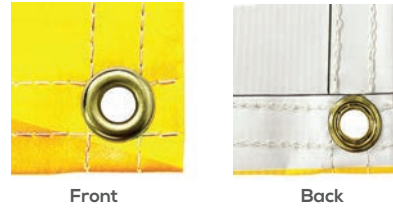

SCRIM HEM AND GROMMET BANNERS

SCRIM HEM AND GROMMET BANNERS

Product Code: OC-SCRIM

	5ft W	6ft W	8ft W	10ft W
2ft H				
3ft H				
4ft H				
5ft H				
6ft H