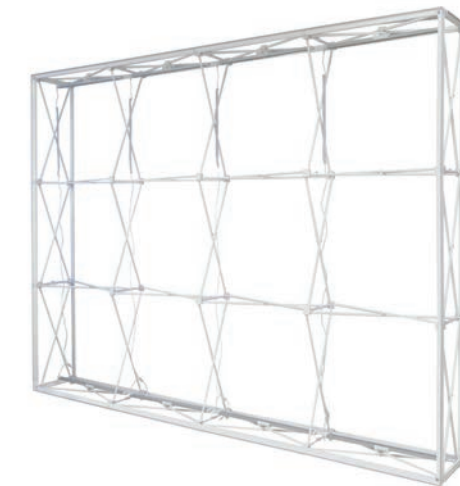

SEGO LIGHTBOX

TAHOE TWIST LOCK

RESORT EXTRUSIONS

MODCO EXTRUSIONS

CABO EXTRUSIONS

ONE CHOICE® SEG POP UP

8ft ONE CHOICE® SEG POP UP
Product Code: OC-SEGBL8-G2

10ft ONE CHOICE® SEG POP UP
Product Code: OC-SEGBL10-G2