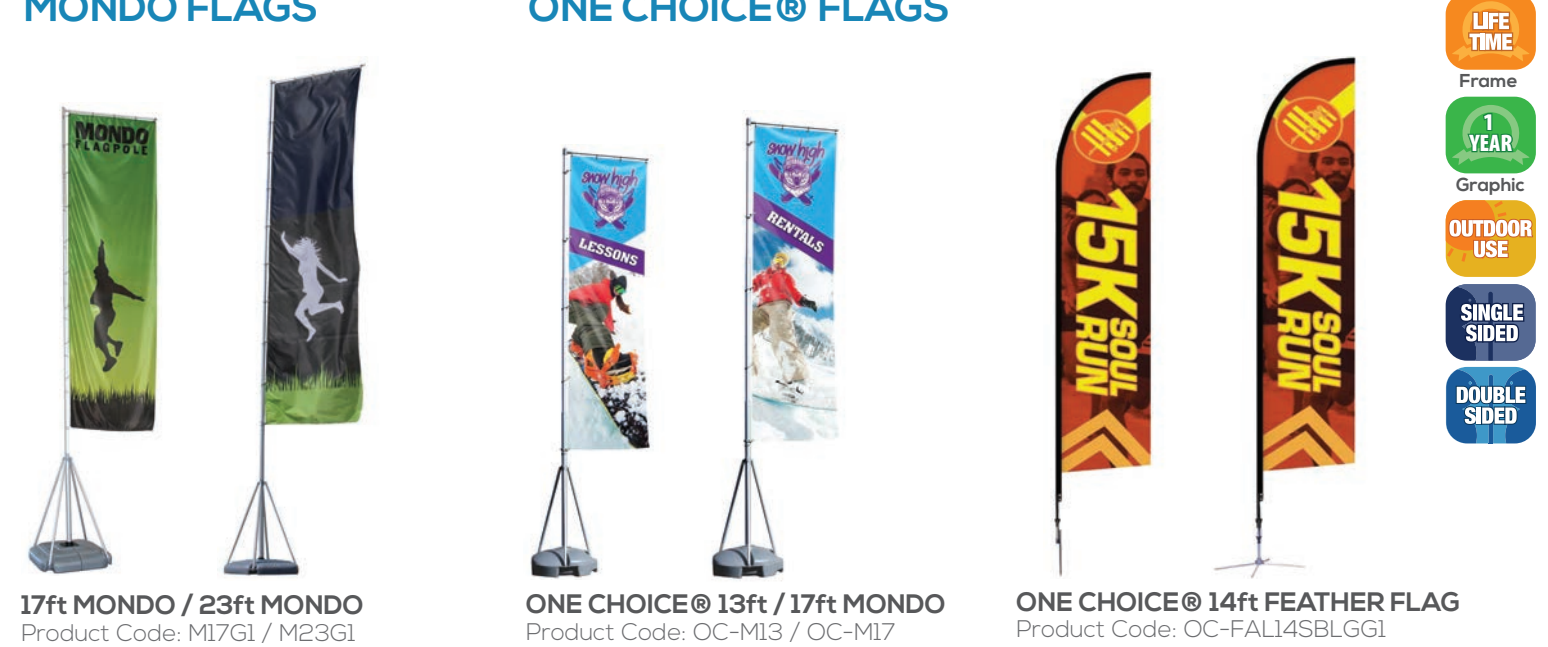

MONDO FLAGS