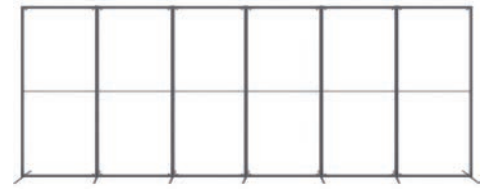

4.9ft x 4.9ft QSEG
Product Code: QSEG150x150-FCP-G