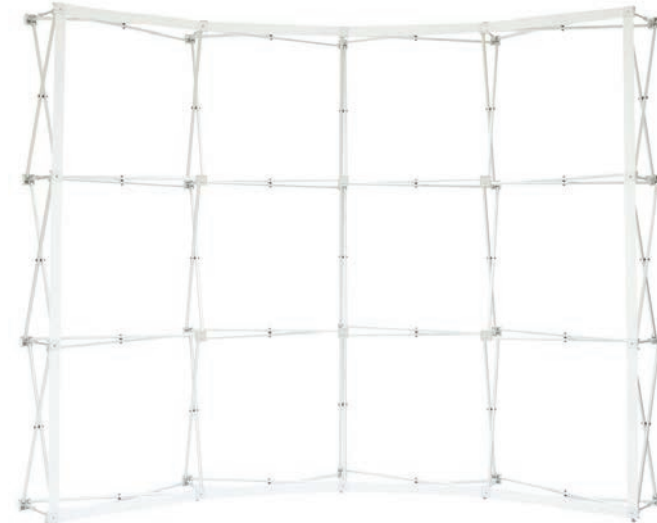

FRAME ONLY	GRAPHIC ONLY NO END CAPS	GRAPHIC ONLY WITH END CAPS	GRAPHIC PACKAGE NO END CAPS	GRAPHIC PACKAGE WITH END CAPS
8ft x 7.5ft