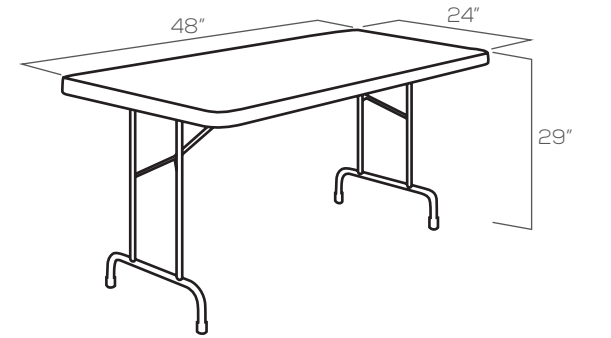

Product Code: BLTTHRWMTX

	GRAPHIC ONLY	GRAPHIC PACKAGE
6ft		
8ft		

TABLE RUNNER

TABLE RUNNER

Product Code: TR34

	BACKLESS	FULL BACK
2ft		
3ft		
4ft		
5ft		

TABLE THROW COMPATIBILITY

4ft Table: 48" L x 30" W x 29" H
Compatibility for Standard and One Choice® Table Throws