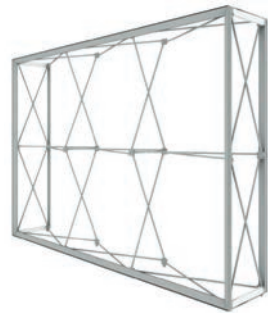

Price is for double sided graphic package

LUMIERE LIGHT WALL® NON-BACKLIT

2.5ft x 7.5ft
Product Code: LLW1X3NLG2

5ft x 7.5ft
Product Code: LLW2X3NLG2

7.5ft x 7.5ft
Product Code: LLW3X3NLG2

7.5ft x 5ft
Product Code: LLW3X2NLG2