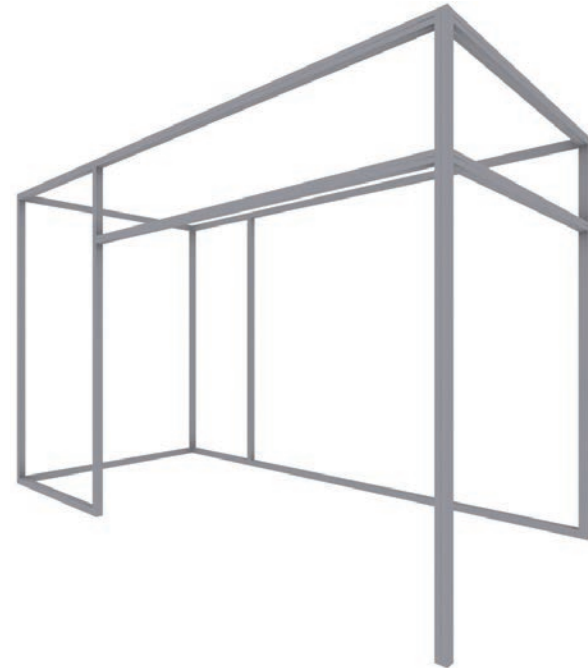

30ft x30ft MODCO 5