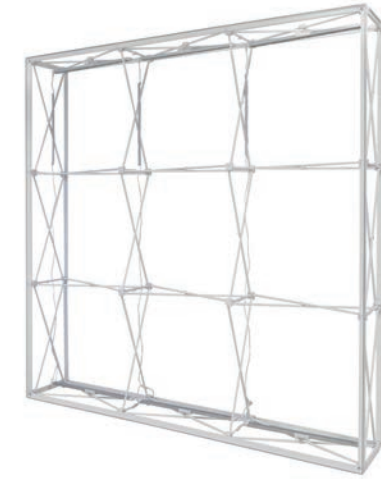

SEGO LIGHTBOX

TAHOE TWIST LOCK

RESORT EXTRUSIONS

MODCO EXTRUSIONS

CABO EXTRUSIONS

ONE CHOICE® SEG POP UP

8ft ONE CHOICE® SEG POP UP
Product Code: OC-SEGBL8-G2

10ft ONE CHOICE® SEG POP UP
Product Code: OC-SEGBL10-G2