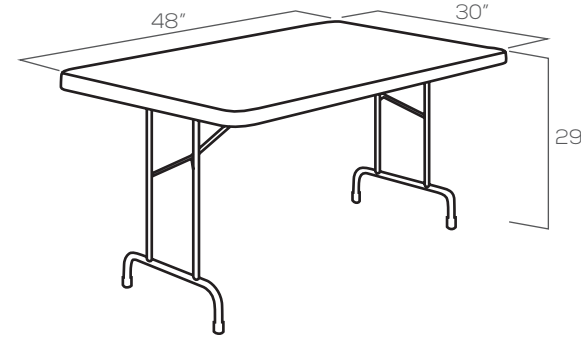

Product Code: BLTTHRWMTX

	GRAPHIC ONLY	GRAPHIC PACKAGE
6ft		
8ft		

TABLE RUNNER

TABLE RUNNER

Product Code: TR34

	BACKLESS	FULL BACK
2ft		
3ft		
4ft		
5ft		

TABLE THROW COMPATIBILITY

4ft Table: 48" L x 30" W x 29" H
Compatibility for Standard and One Choice® Table Throws