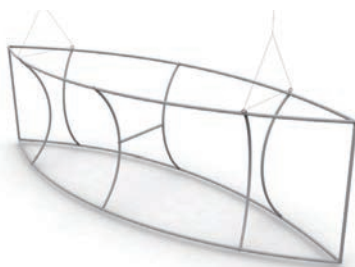

SKYBOX HANGING BANNERS

TRIANGLE HANGING BANNERS

HEIGHT	DIAMETER				
	5ft	8ft	10ft	12ft	15ft
24in					
32in					
36in					
42in					
48in					
60in					
72in					

WAVE HANGING BANNERS

HEIGHT	DIAMETER		
36in			
48in			
60in			

CUBE HANGING BANNERS

5ft	
8ft	
10ft	

TAPERED TRIANGLE HANGING BANNERS

HEIGHT	DIAMETER		
	10FT	15FT	16FT
48in			
60in			

ONE CHOICE® HANGING BANNERS

TAPERED SQUARE HANGING BANNERS

HEIGHT	DIAMETER			
	10FT	12FT	14FT	15FT
42in				
48in				

ONE CHOICE® 10ft SQUARE HANGING BANNER

Product Code: OC-HBSQR10

SQUARE	
CIRCLE	

ONE CHOICE® 10ft CIRCLE HANGING BANNER

Product Code: OC-HBCIR10

FOOTBALL HANGING BANNERS

HEIGHT	DIAMETER	
	10ft	12ft
42in		
48in		
60in		

QTY PRICES FOR ONE CHOICE® 5 PACK X BANNER STANDS

	1	2-9	10-24	25-99	100-299	300+
SQUARE						
CIRCLE