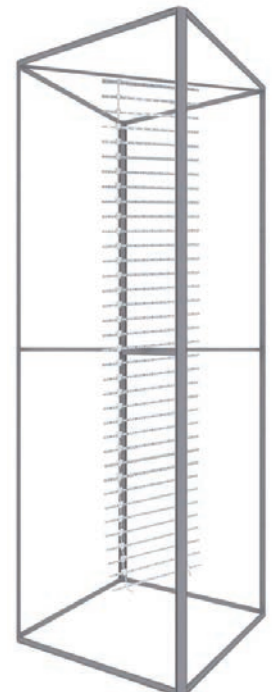

RESORT EXTRUSION

FRAME ONLY PRICES

		2ft	3ft	4ft	5ft	6ft	7ft	8ft	9ft	10ft
2ft	SLIM									
	40D									
3ft	SLIM									
	40D									
4ft	SLIM									
	40D									
5ft	SLIM									
	40D									
6ft	40D									
7ft	40D									
8ft	40D									
9ft	40D									
10ft	40D									

SINGLE SIDED GRAPHIC ONLY PRICES

	2ft	3ft	4ft	5ft	6ft	7ft	8ft	9ft	10ft
2ft									
3ft									
4ft									
5ft									
6ft									
7ft									
8ft									
9ft									
10ft									

	FRAME ONLY	GRAPHIC ONLY	GRAPHIC PACKAGE
8ft x 12ft			
8ft x 15ft			
8ft x 20ft			
9ft x 12ft			
9ft x 15ft			
9ft x 20ft			
10ft x 12ft			
10ft x 15ft			
10ft x 20ft			

RESORT EXTRUSION

	FRAME ONLY	GRAPHIC ONLY (single panel)	GRAPHIC PACKAGE
24in x 40in SILVER			
24in x 40in BLACK			
48in x 40in SILVER			
48in x 40in BLACK			
72in x 40in SILVER			
72in x 40in BLACK			

BIG SKY TOWER - BACKLIT

	FRAME ONLY	GRAPHIC ONLY	GRAPHIC PACKAGE
3ft x 8ft			
4ft x 8ft			
4ft x 12ft			
4ft x 14ft			
4ft x 16ft			
5ft x 8ft			
5ft x 12ft			
5ft x 14ft			
5ft x 16ft			
6ft x 12ft			
6ft x 14ft			
6ft x 16ft			

Price is for silver frames. Black frames available online.