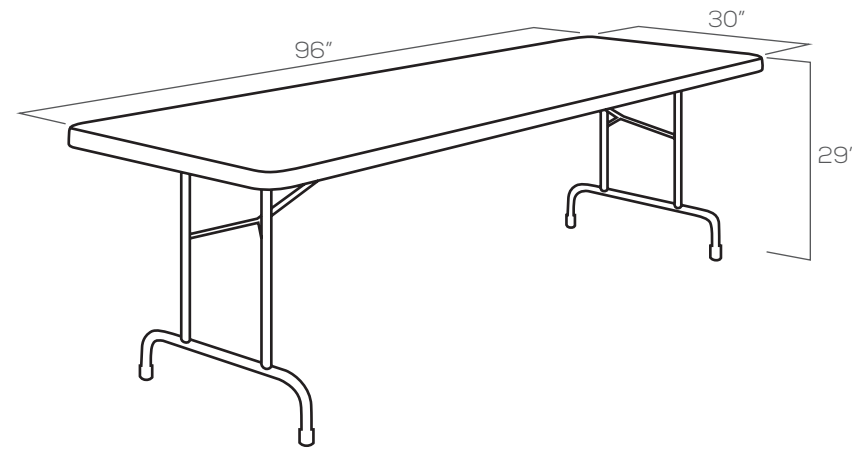

Product Code: BLTTHRWMTX

	GRAPHIC ONLY	GRAPHIC PACKAGE
6ft		
8ft		

TABLE RUNNER

TABLE RUNNER

Product Code: TR34

	BACKLESS	FULL BACK
2ft		
3ft		
4ft		
5ft		

TABLE THROW COMPATIBILITY

4ft Table: 48" L x 30" W x 29" H
Compatibility for Standard and One Choice® Table Throws

4ft Table: 48" L x 24" W x 29" H
Compatibility for Standard and One Choice® Table Throws

6ft Table: 72" L x 30" W x 29" H
Compatibility for Standard and One Choice® Table Throws

8ft Table: 96" L x 30" W x 29" H
Compatibility for Standard and One Choice® Table Throws