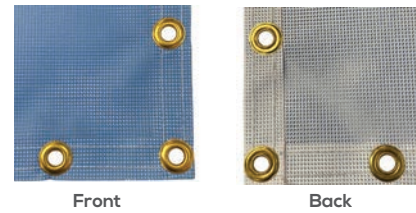

9.84ft x 7.4ft QSEG
Product Code: QSEG300x225-FCP-G
Pg. 78