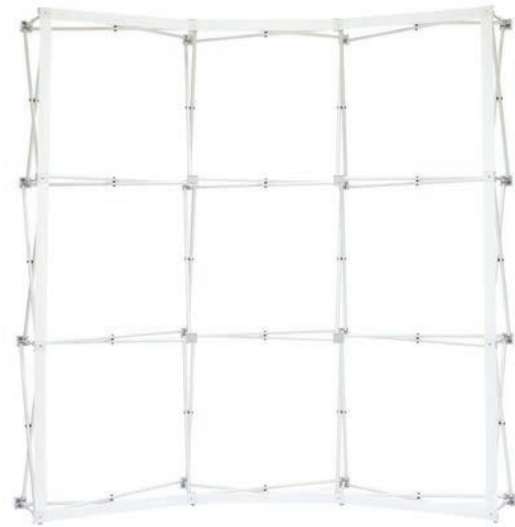

30ft x 7.5ft RPL POP UP WITH END CAPS

Product Code: RPL12X3STRG1
 Frame Size: 345"W x 89"H
 Frame Depth: 12"D
 Weight: 72 lbs (Frame with Graphics)

	FRAME ONLY	GRAPHIC ONLY NO END CAPS	GRAPHIC ONLY WITH END CAPS	GRAPHIC PACKAGE NO END CAPS	GRAPHIC PACKAGE WITH END CAPS
30ft x 7.5ft					

RPL FABRIC POP UP DISPLAYS

8ft x 7.5ft RPL POP UP CURVED WITH END CAPS

Product Code: RPL3X3CRVG1
 Frame Size: 91.5"W x 89"H
 Frame Depth: 22"D
 Weight: 24 lbs (Frame with Graphics)

	FRAME ONLY	GRAPHIC ONLY NO END CAPS	GRAPHIC ONLY WITH END CAPS	GRAPHIC PACKAGE NO END CAPS	GRAPHIC PACKAGE WITH END CAPS
8ft x 7.5ft					