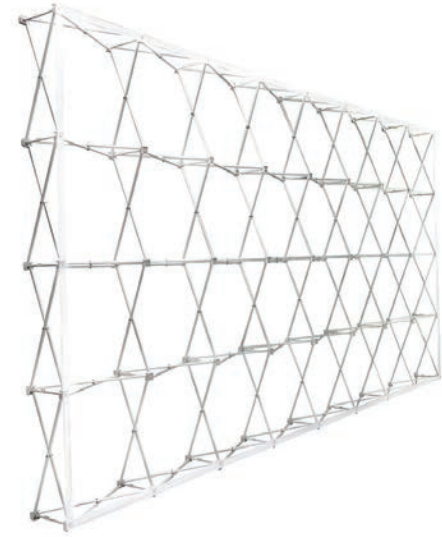

RPL FABRIC POP UP DISPLAYS

20ft x 10ft RPL POP UP WITH END CAPS

Product Code: RPL8X4STRG1
Frame Size: 233.25"W x 118"H
Frame Depth: 12.375"D
Weight: 70 lbs (Frame with Graphics)

	FRAME ONLY	GRAPHIC ONLY NO END CAPS	GRAPHIC ONLY WITH END CAPS	GRAPHIC PACKAGE NO END CAPS	GRAPHIC PACKAGE WITH END CAPS
20ft x 10ft