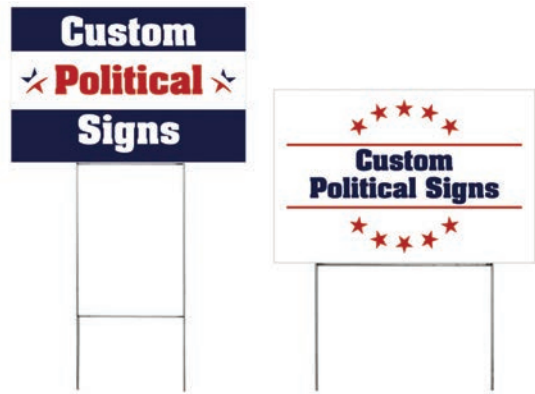

YARD SIGNS
Product Code: YARDSIGN-18x11SMG2 / YARDSIGN-23x18LGG2
Pg. 54