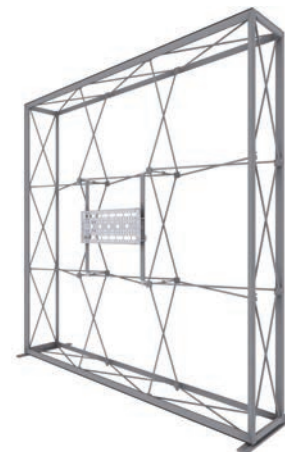

MONITOR MOUNT
Product Code: LLW-MM