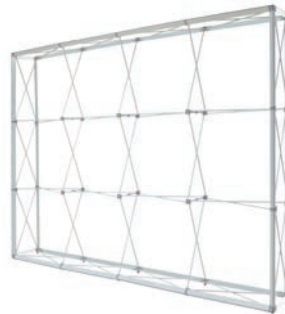

10ft x 10ft
Product Code: LLW4X4NLG2