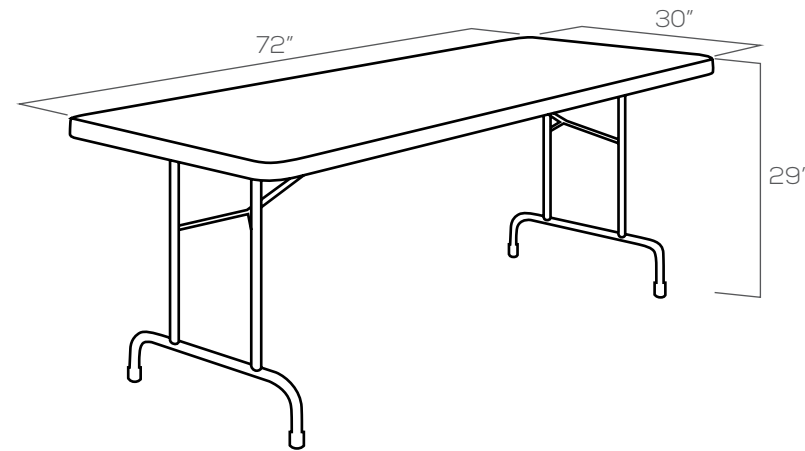

6ft Table: 72" L x 30" W x 29" H
Compatibility for Standard and One Choice® Table Throws