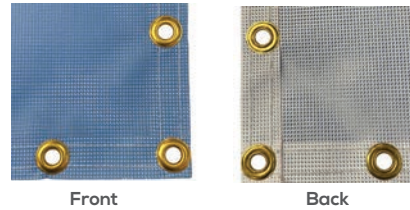

Product Code: MESHFLAG-6x4-GO1

	SINGLE SIDED	DOUBLE SIDED
3ft x 2ft		
5ft x 3ft		
6ft x 4ft		

ZEPPY BANNER STAND

ZEPPY BANNER STAND SINGLE / DOUBLE

Product Code: ZPY-1 / ZPY-2

	STAND ONLY SINGLE / DOUBLE	GRAPHIC ONLY FOR 1 BANNER	GRAPHIC PACKAGE SINGLE / DOUBLE
24in x 63in			
24in x 71in			
25in x 69in			
26in x 68in			
27in x 67in			
28in x 67in			
29in x 68in			
30in x 69in			
31.5in x 63in			
31.5in x 71in			

SCRIM HEM AND GROMMET BANNERS

SCRIM HEM AND GROMMET BANNERS

Product Code: OC-SCRIM

	5ft W	6ft W	8ft W	10ft W
2ft H				
3ft H				
4ft H				
5ft H				
6ft H				

FENCE MESH BANNER

FENCE MESH BANNERS

Product Code: FENCEMESH