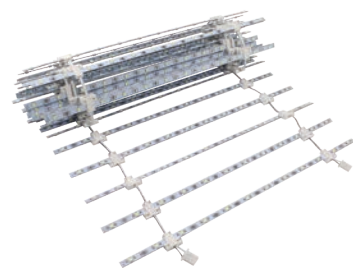

LUMIERE LADDER LIGHT CALL FOR PRICING

Application:
* Mammoth
* Vail-60S / 100D / 120D / 120DB

DISPLAYS • BANNERS • SIGNS • FLAGS