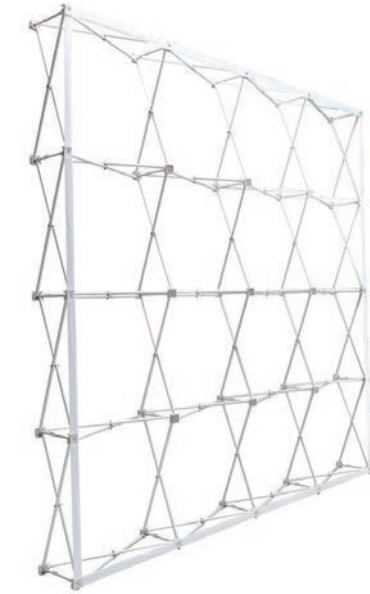

RPL FABRIC POP UP DISPLAYS

8ft x 7.5ft RPL POP UP CURVED WITH END CAPS

Product Code: RPL3X3CRVG1
 Frame Size: 91.5"W x 89"H
 Frame Depth: 22"D
 Weight: 24 lbs (Frame with Graphics)

	FRAME ONLY	GRAPHIC ONLY NO END CAPS	GRAPHIC ONLY WITH END CAPS	GRAPHIC PACKAGE NO END CAPS	GRAPHIC PACKAGE WITH END CAPS
8ft x 7.5ft					

RPL FABRIC POP UP DISPLAYS

10ft x 10ft RPL POP UP WITH END CAPS

Product Code: RPL4X4STRG1
 Frame Size: 117.62"W x 117.62"H
 Frame Depth: 12.375"D
 Weight: 34 lbs (Frame with Graphics)

	FRAME ONLY	GRAPHIC ONLY NO END CAPS	GRAPHIC ONLY WITH END CAPS	GRAPHIC PACKAGE NO END CAPS	GRAPHIC PACKAGE WITH END CAPS
10ft x 10ft					