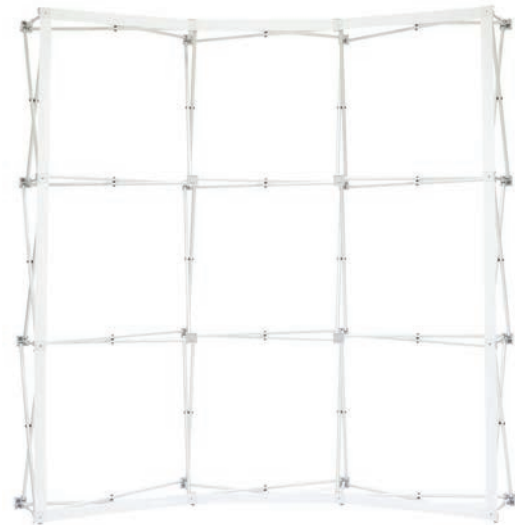

FRAME ONLY	GRAPHIC ONLY NO END CAPS	GRAPHIC ONLY WITH END CAPS	GRAPHIC PACKAGE NO END CAPS	GRAPHIC PACKAGE WITH END CAPS
8ft x 7.5ft