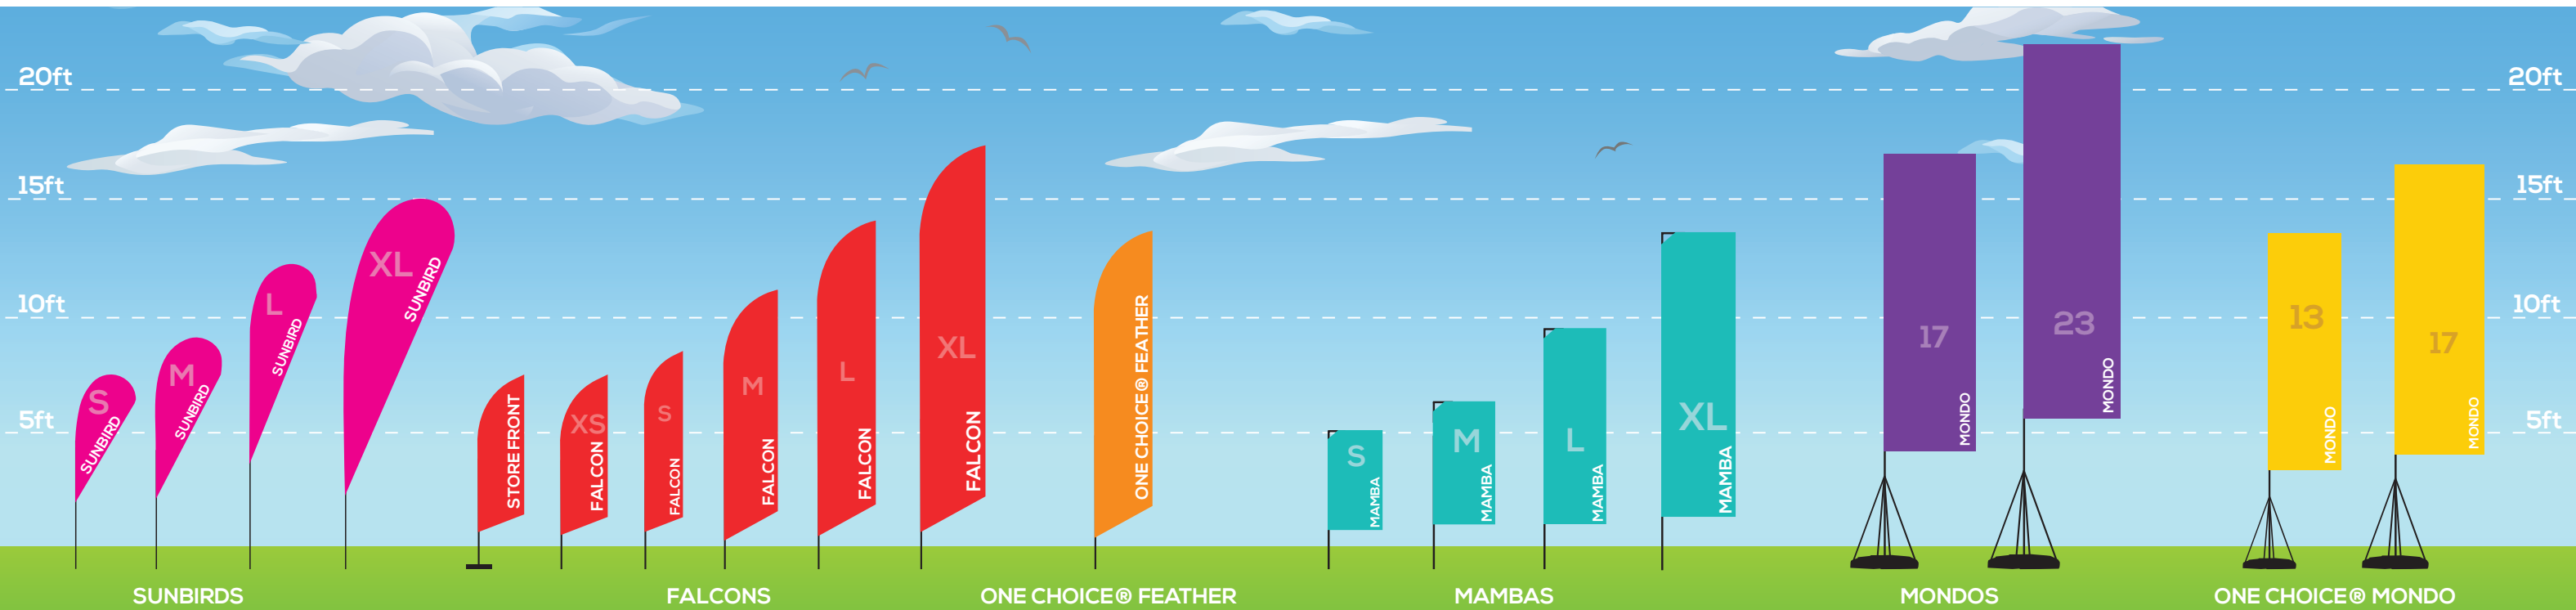

FLAG COMPARISON CHART