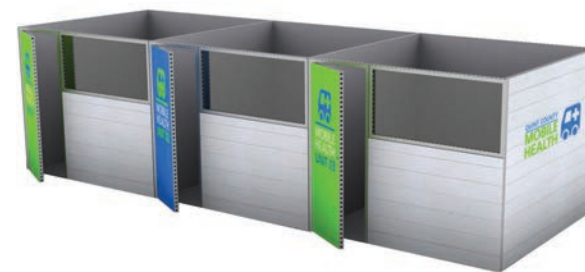

30ft x 10ft MODCO 18