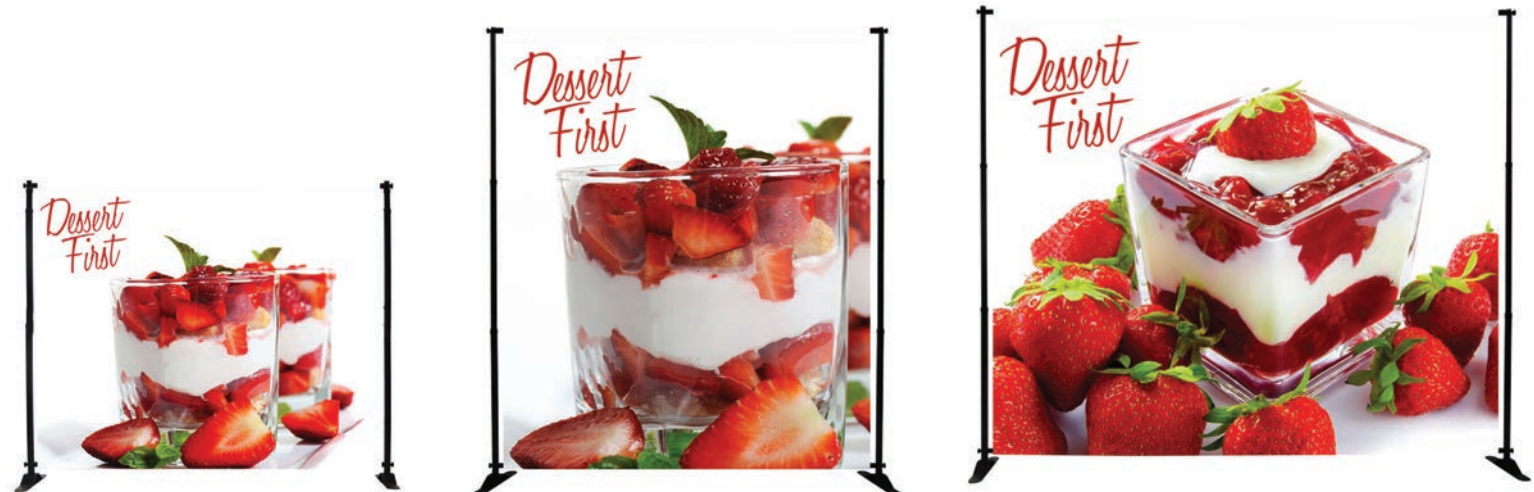

ECONOM-X

L BANNER STAND

ONE CHOICE® 5 PACK X BANNER STANDS

ONE CHOICE® KAI BANNER STAND

SLIDER BANNER STAND

LIFE TIME Frame
1 YEAR Graphic
INDOOR USE
SINGLE SIDED
POLE POCKET
ADJUSTABLE HEIGHT
ADJUSTABLE

4x4 MINI SLIDER BANNER