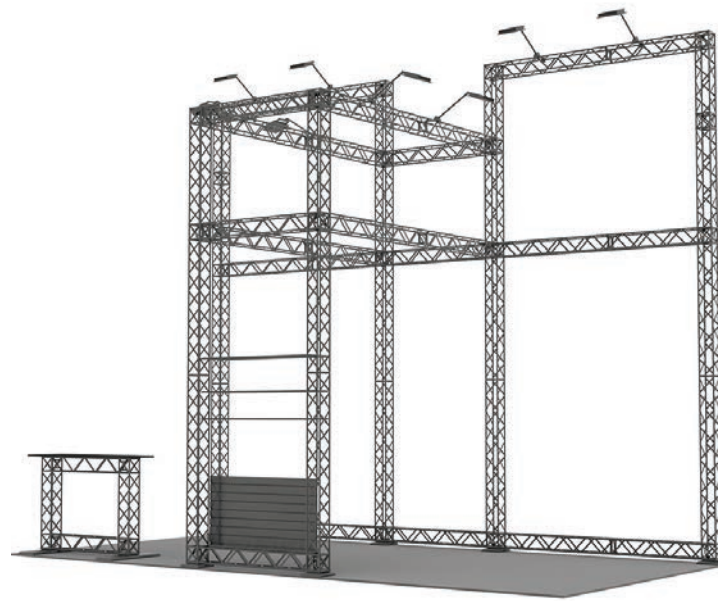

ORIGAMI 20ft x 20ft - C