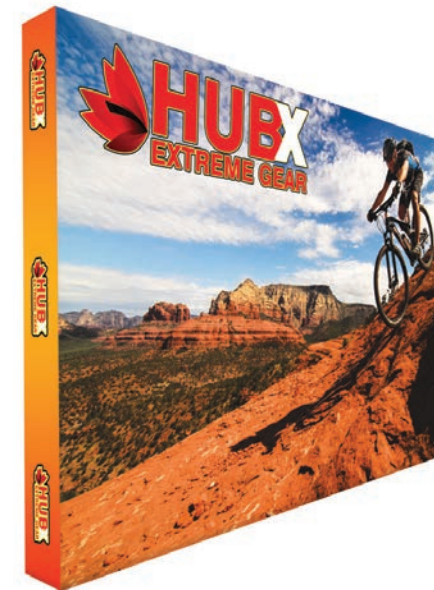

RPL FABRIC POP UP DISPLAYS

10ft x 10ft RPL POP UP WITH END CAPS

Product Code: RPL4X4STRG1
 Frame Size: 117.62"W x 117.62"H
 Frame Depth: 12.375"D
 Weight: 34 lbs (Frame with Graphics)

	FRAME ONLY	GRAPHIC ONLY NO END CAPS	GRAPHIC ONLY WITH END CAPS	GRAPHIC PACKAGE NO END CAPS	GRAPHIC PACKAGE WITH END CAPS
10ft x 10ft					

10ft x 7.5ft RPL POP UP CURVED WITH END CAPS

Product Code: RPL4X3CRVG1
 Frame Size: 116.5"W x 89"H
 Frame Depth: 22"D
 Weight: 29 lbs (Frame with Graphics)

	FRAME ONLY	GRAPHIC ONLY NO END CAPS	GRAPHIC ONLY WITH END CAPS	GRAPHIC PACKAGE NO END CAPS	GRAPHIC PACKAGE WITH END CAPS
8ft x 7.5ft					