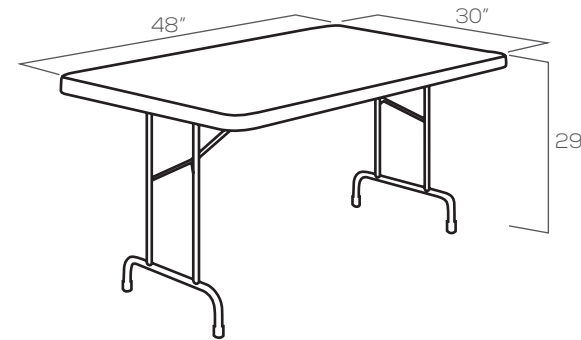

Product Code: BLTTHRWMTX

	GRAPHIC ONLY	GRAPHIC PACKAGE
6ft		
8ft		

TABLE RUNNER

TABLE RUNNER

Product Code: TR34

	BACKLESS	FULL BACK
2ft		
3ft		
4ft		
5ft		

TABLE THROW COMPATIBILITY

4ft Table: 48" L x 30" W x 29" H
Compatibility for Standard and One Choice® Table Throws