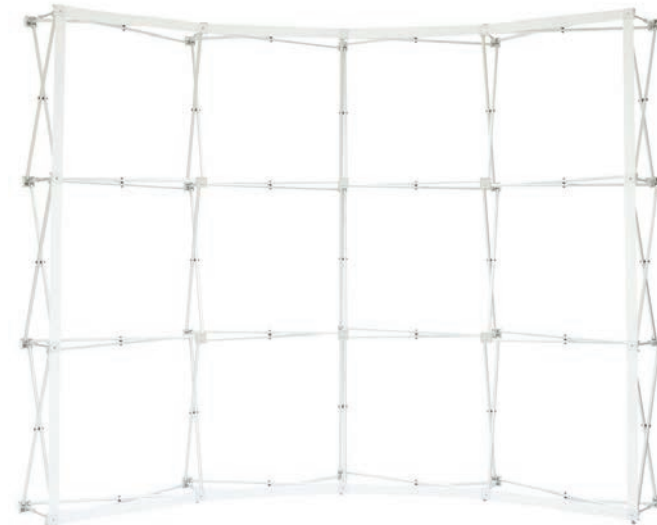

FRAME ONLY	GRAPHIC ONLY NO END CAPS	GRAPHIC ONLY WITH END CAPS	GRAPHIC PACKAGE NO END CAPS	GRAPHIC PACKAGE WITH END CAPS
8ft x 7.5ft