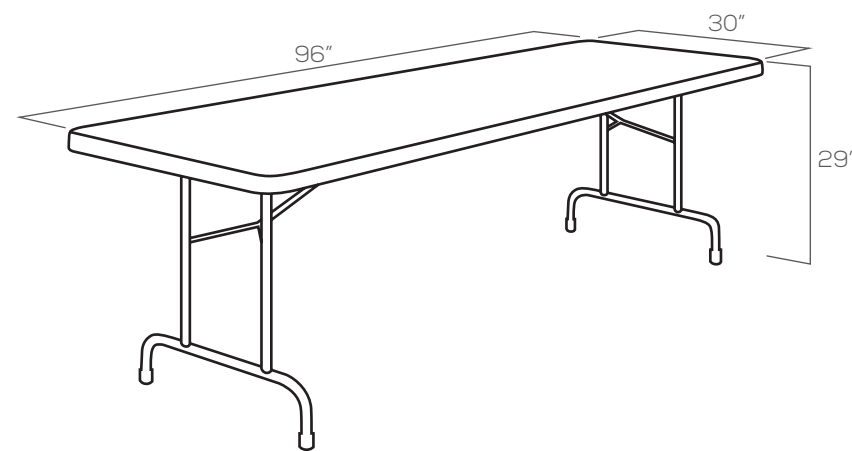

Product Code: BLTTHRWMTX

	GRAPHIC ONLY	GRAPHIC PACKAGE
6ft		
8ft		

TABLE RUNNER

TABLE RUNNER

Product Code: TR34

	BACKLESS	FULL BACK
2ft		
3ft		
4ft		
5ft		

TABLE THROW COMPATIBILITY

4ft Table: 48" L x 30" W x 29" H
Compatibility for Standard and One Choice® Table Throws

4ft Table: 48" L x 24" W x 29" H
Compatibility for Standard and One Choice® Table Throws

6ft Table: 72" L x 30" W x 29" H
Compatibility for Standard and One Choice® Table Throws

8ft Table: 96" L x 30" W x 29" H
Compatibility for Standard and One Choice® Table Throws