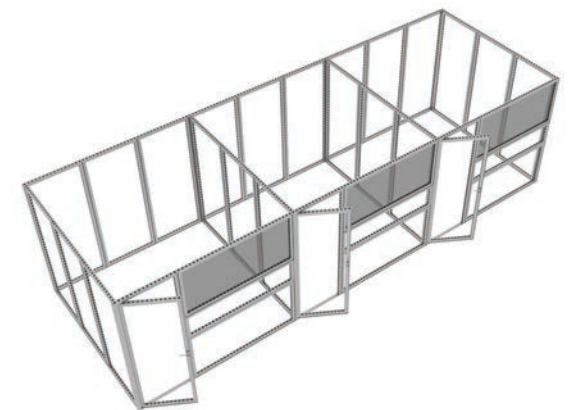

MODCO MODULAR DISPLAYS

CALL FOR PRICING AND CUSTOM CONFIGURATIONS