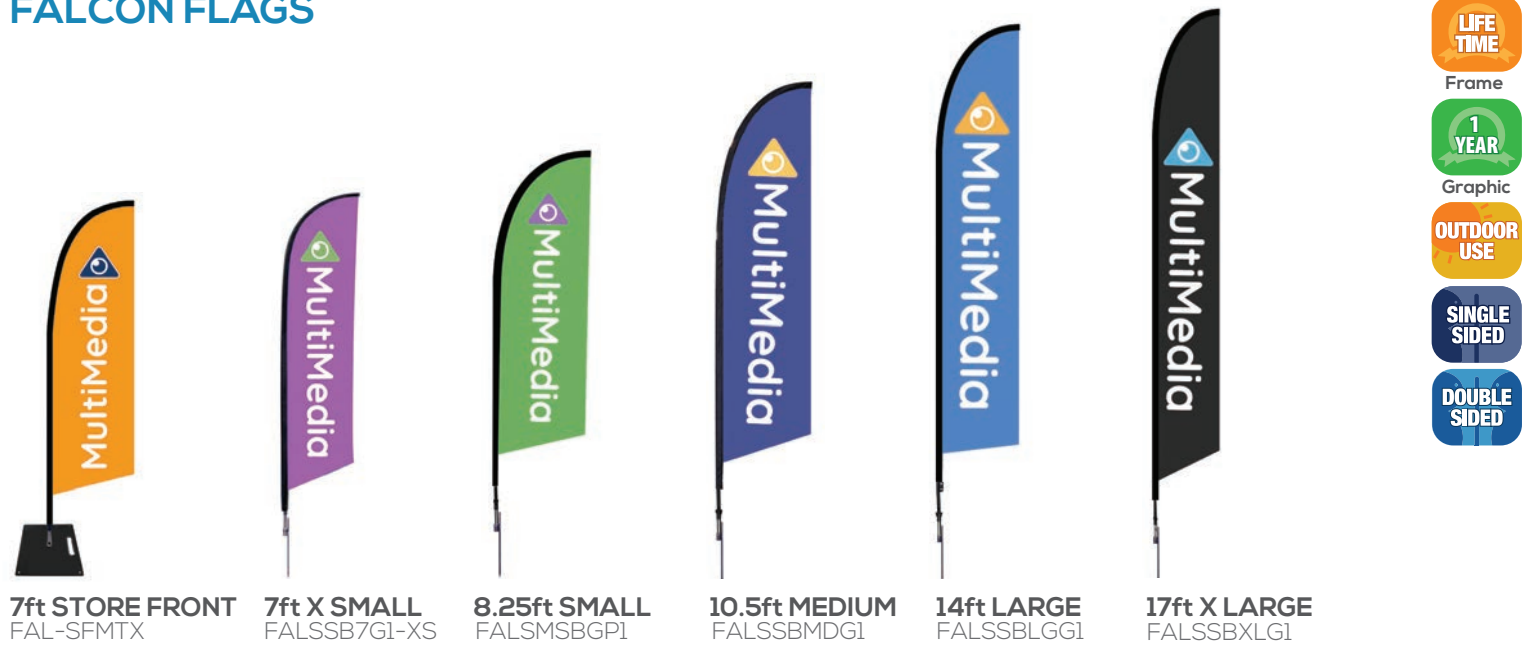

X-LARGE
Product Code: MBS-XL

	STAND ONLY	GRAPHIC ONLY	GRAPHIC PACKAGE
SMALL			
MEDIUM			
LARGE			
X-LARGE			

Price is for standard spike base

- LIFE TIME**
Frame
- 1 YEAR**
Graphic
- OUTDOOR USE**
- SINGLE SIDED**

SUNBIRD FLAGS

7.5ft SMALL
Product Code: SUNSSMMTX

9ft MEDIUM
Product Code: SUNSSBMDG1

12ft LARGE
Product Code: SUNSSBLGG1

15ft X-LARGE
Product Code: SUNSSBXLG1

	STAND ONLY	GRAPHIC ONLY SINGLE / DOUBLE	GRAPHIC PACKAGE SINGLE / DOUBLE
SMALL			
MEDIUM			
LARGE			
X-LARGE			

Price is for standard spike base

- LIFE TIME**
Frame
- 1 YEAR**
Graphic
- OUTDOOR USE**
- SINGLE SIDED**
- DOUBLE SIDED**

- MAMBA
- SUNBIRD
- FALCON
- MONDOS
- ONE CHOICE®
FEATHERS
- ONE CHOICE®
MONDOS

FALCON FLAGS