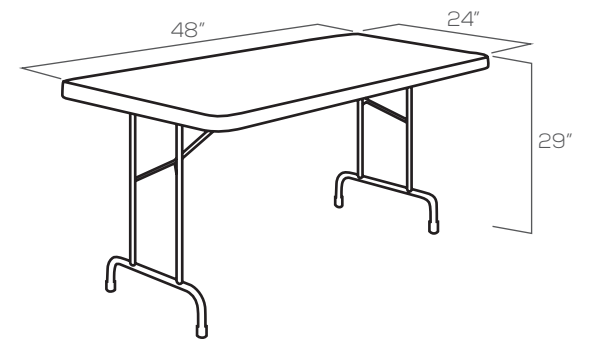

Product Code: BLTTHRWMTX

	GRAPHIC ONLY	GRAPHIC PACKAGE
6ft		
8ft		

TABLE RUNNER

TABLE RUNNER

Product Code: TR34

	BACKLESS	FULL BACK
2ft		
3ft		
4ft		
5ft		

TABLE THROW COMPATIBILITY

4ft Table: 48" L x 30" W x 29" H
Compatibility for Standard and One Choice® Table Throws