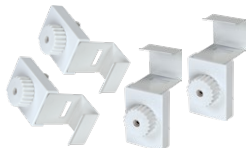

Optional Foot Available

Optional Foot

ACC-SEG-FOOT (2/set)
23.25" x 2.5" x 1"
1.25 lbs.

Item No.	Qty./Carton	Carton Weight	Carton Dimensions	(Front & Back Graphic Size) + (End Caps)
BT-ILLUMI-3-WHT	(Hardware) 1	24 Lbs.	15" x 9" x 34"	(30.31" x 88.19") + (13.54" x 88.19")
	(Light Kit) 1	8 Lbs.	8" x 7" x 31"	-
BT-ILLUMI-8-WHT	(Hardware) 1	36 Lbs.	15" x 11" x 36"	(88.43" x 88.19") + (13.54" x 88.19")
	(Light Kit) 3	25 Lbs.	20" x 8" x 32"	-
BT-ILLUMI-10-WHT	(Hardware) 1	43 Lbs.	15" x 11" x 36"	(117.17" x 88.19") + (13.54" x 88.19")
	(Light Kit) 1	8 Lbs.	8" x 7" x 31"	-
	(Light Kit) 3	25 Lbs.	20" x 8" x 32"	-

Optional 162ft. Silicone Edge Strip Roll

ACC-SEG-STRIP
Size: 1/8" Thick x 3/8" Width

ACC-SEG-LED-3
LED Kit 30W for 1x3

ILLUMINATED DISPLAYS

Illumi & Sigil Bridge - SEG Pop-up Bridge

This Bridge is the latest addition to the SEG Pop-up Collection. Recessed LED downlights are also available to further accent your showcase.

- White Finished Aluminum Frame
- 3-sided SEG Graphics
- Canvas Bag included
- Optional Recessed LED Downlights Available

Item No.	Qty./Carton	Carton Weight	Carton Dimensions	Ceiling Graphic Size	End Caps Graphic Size
BT-SIGIL-3-BRG	1	23 Lbs.	15" x 7" x 34"	88.19" x 30.71"	88.19" x 7.87"
BT-ILLUMI-3-BRG (With Lights)	1	28 Lbs.	15" x 7" x 34"	88.19" x 30.71"	88.19" x 7.87"
ACC-SEG-LED-BRG (Lights only)	2	3.5 Lbs.	7" x 4" x 30"	-	-

Illumi & Sigil Connectors - SEG Pop-up Connectors

Our connectors allow you to design your modular SEG pop-up system or trade show booth in various formations.

ACC-SEG-CON-BRG
Bridge Connector (4 per set)