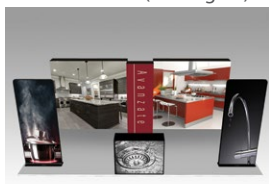

TRADESHOW KITS

Avanzate/LX - SEG 20 x 10 Inland

- Avanzate LX - Combines Illumi 8' x2, Illumi 3' x1, Regular Connector x6, Luce x1, Snello 36" x2
- Avanzate - Combines Sigil 8' x2, Sigil 3' x1, Luce x1, Regular Connector x6, Snello 36" x2

Avanzate

Volare/LX - SEG 20 x 10 Inland

- Volare LX - Combines Illumi 10' x2, Illumi 3' x1, Illumi Bridge x1, Luce x1, Straight Connectors x3, Bridge Connectors x4
- Volare - Combines Sigil 10' x2, Sigil 3' x1, Sigil Bridge x1, Luce x1, Straight Connectors x3, Bridge Connectors x4