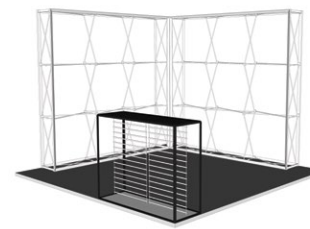

TRADESHOW KITS

Modello/LX - SEG 10 x 10 Inland

- Modello LX - Combines Illumi 3'x1, Illumi 10'x1, Luce x1, In-Overlap Connectors x3
- Modello - Combines Sigil 3'x1, Sigil 10'x1, Luce x1, In-Overlap Connectors x3

Belleza/LX - SEG 10 x 10 Corner

- Belleza LX - Combines Illumi 8'x2, Luce x1, Regular Connectors x3
- Belleza - Combines Sigil 8'x2, Luce x1, Regular Connectors x3

Belleza