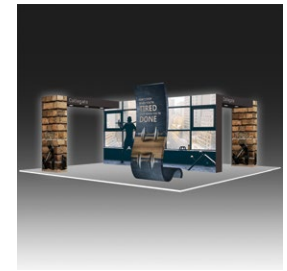

Collegato LX (with lights)