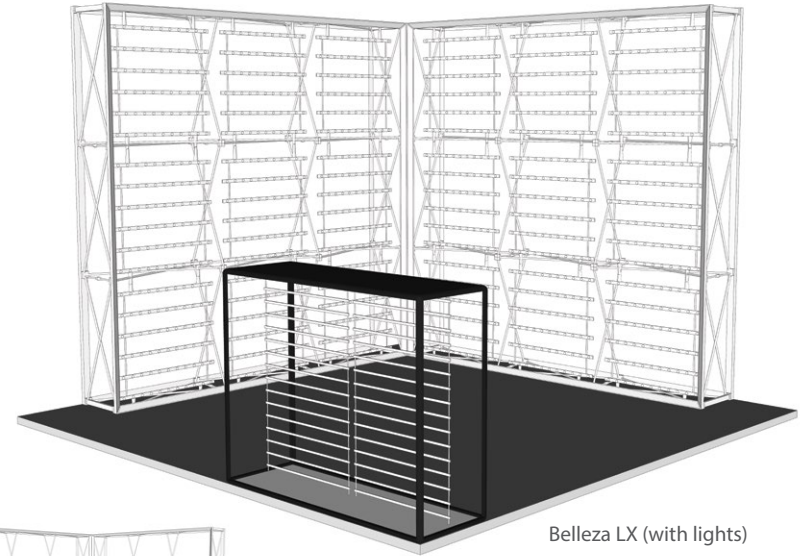

30.31"W x 88.19"H x 13.54"D

88.43"W x 88.19"H x 13.54"D

117.17"W x 88.19"H x 13.54"D

- White Finished Aluminum Frame
- Pop-up Function Frame with Support Panels
- Contains Interior LED Ladder Lights

- Single, Double or 4-sided SEG Graphics
- Multi-Compartment Canvas Bag included
- Connect & Extend with Illumi Connectors

Modello LX (with lights)

Modello

Modello LX (with lights)

Modello

Belleza/LX - SEG 10 x 10 Corner

- Belleza LX - Combines Illumi 8'x2, Luce x1, Regular Connectors x3
- Belleza - Combines Sigil 8'x2, Luce x1, Regular Connectors x3