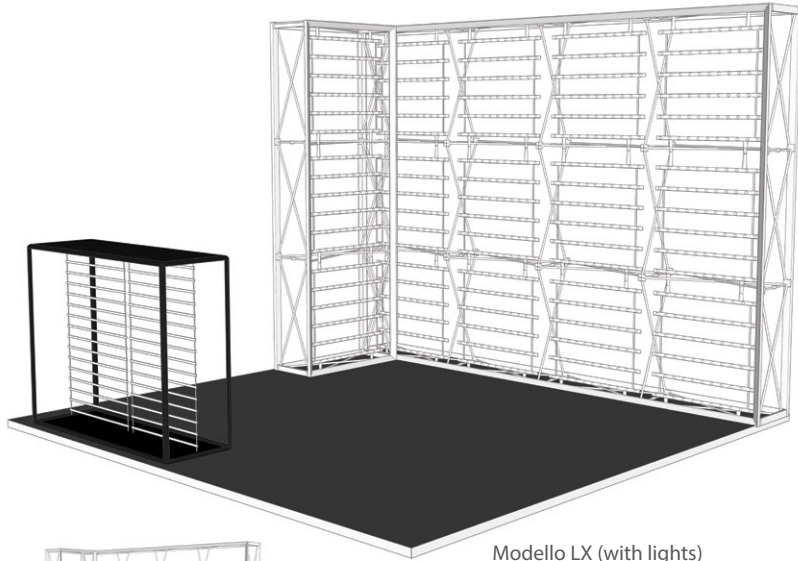

30.31"W x 88.19"H x 13.54"D

88.43"W x 88.19"H x 13.54"D

117.17"W x 88.19"H x 13.54"D

- White Finished Aluminum Frame
- Pop-up Function Frame with Support Panels
- Contains Interior LED Ladder Lights

- Single, Double or 4-sided SEG Graphics
- Multi-Compartment Canvas Bag included
- Connect & Extend with Illumi Connectors

Volare LX (with lights)

Volare

Volare LX (with lights)

Volare

TRADESHOW KITS

Modello/LX - SEG 10 x 10 Inland

- Modello LX - Combines Illumi 3'x1, Illumi 10'x1, Luce x1, In-Overlap Connectors x3
- Modello - Combines Sigil 3'x1, Sigil 10'x1, Luce x1, In-Overlap Connectors x3

Modello LX (with lights)

Modello

Modello LX (with lights)

Modello

Belleza/LX - SEG 10 x 10 Corner

- Belleza LX - Combines Illumi 8'x2, Luce x1, Regular Connectors x3
- Belleza - Combines Sigil 8'x2, Luce x1, Regular Connectors x3