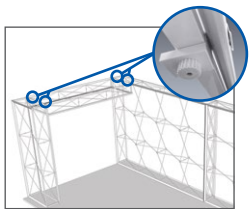

ACC-SEG-CON-IN
In-Overlap Connector (3 per set)