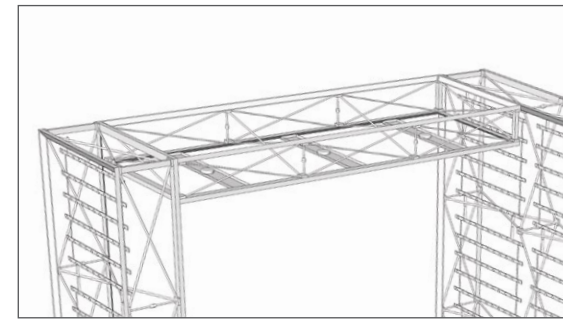

30.31"W x 88.19"H x 13.54"D

88.43"W x 88.19"H x 13.54"D

117.17"W x 88.19"H x 13.54"D

- White Finished Aluminum Frame
- Pop-up Function Frame with Support Panels
- Contains Interior LED Ladder Lights

- Single, Double or 4-sided SEG Graphics
- Multi-Compartment Canvas Bag included
- Connect & Extend with Illumi Connectors

Optional Foot Available

Optional Foot

ACC-SEG-FOOT (2/set)
23.25" x 2.5" x 1"
1.25 lbs.

Item No.	Qty./Carton	Carton Weight	Carton Dimensions	(Front & Back Graphic Size) + (End Caps)
BT-ILLUMI-3-WHT	(Hardware) 1	24 Lbs.	15" x 9" x 34"	(30.31" x 88.19") + (13.54" x 88.19")
	(Light Kit) 1	8 Lbs.	8" x 7" x 31"	-
BT-ILLUMI-8-WHT	(Hardware) 1	36 Lbs.	15" x 11" x 36"	(88.43" x 88.19") + (13.54" x 88.19")
	(Light Kit) 3	25 Lbs.	20" x 8" x 32"	-
BT-ILLUMI-10-WHT	(Hardware) 1	43 Lbs.	15" x 11" x 36"	(117.17" x 88.19") + (13.54" x 88.19")
	(Light Kit) 1	8 Lbs.	8" x 7" x 31"	-
	(Light Kit) 3	25 Lbs.	20" x 8" x 32"	-

Optional 162ft. Silicone Edge Strip Roll

ACC-SEG-STRIP
Size: 1/8" Thick x 3/8" Width

ACC-SEG-LED-3
LED Kit 30W for 1x3

ILLUMINATED DISPLAYS

Illumi & Sigil Bridge - SEG Pop-up Bridge

This Bridge is the latest addition to the SEG Pop-up Collection. Recessed LED downlights are also available to further accent your showcase.

- White Finished Aluminum Frame
- 3-sided SEG Graphics
- Canvas Bag included
- Optional Recessed LED Downlights Available

Item No.	Qty./Carton	Carton Weight	Carton Dimensions	Ceiling Graphic Size	End Caps Graphic Size
BT-SIGIL-3-BRG	1	23 Lbs.	15" x 7" x 34"	88.19" x 30.71"	88.19" x 7.87"
BT-ILLUMI-3-BRG (With Lights)	1	28 Lbs.	15" x 7" x 34"	88.19" x 30.71"	88.19" x 7.87"
ACC-SEG-LED-BRG (Lights only)	2	3.5 Lbs.	7" x 4" x 30"	-	-