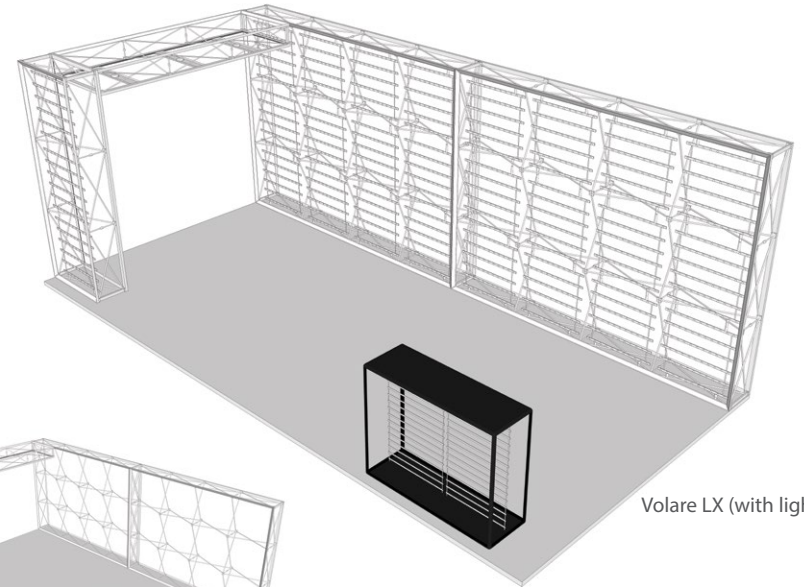

30.31"W x 88.19"H x 13.54"D

88.43"W x 88.19"H x 13.54"D

117.17"W x 88.19"H x 13.54"D

- White Finished Aluminum Frame
- Pop-up Function Frame with Support Panels
- Contains Interior LED Ladder Lights

- Single, Double or 4-sided SEG Graphics
- Multi-Compartment Canvas Bag included
- Connect & Extend with Illumi Connectors

Avanzate LX (with lights)

Avanzate

Avanzate LX (with lights)

Avanzate

Volare/LX - SEG 20 x 10 Inland

- Volare LX - Combines Illumi 10' x2, Illumi 3' x1, Illumi Bridge x1, Luce x1, Straight Connectors x3, Bridge Connectors x4
- Volare - Combines Sigil 10' x2, Sigil 3' x1, Sigil Bridge x1, Luce x1, Straight Connectors x3, Bridge Connectors x4