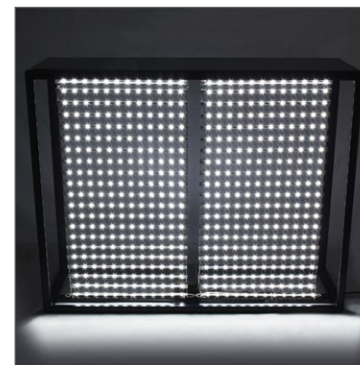

Item No.	Qty./Carton	Carton Weight	Carton Dimensions	(Front & Back Graphic Size) + (End Caps)
BT-LUCE-BLK	1	36 Lbs.	16\"/>	(45.23\"/>