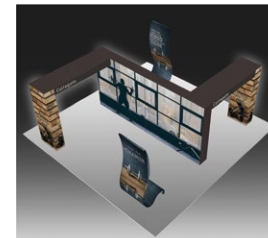

Collegato LX (with lights)