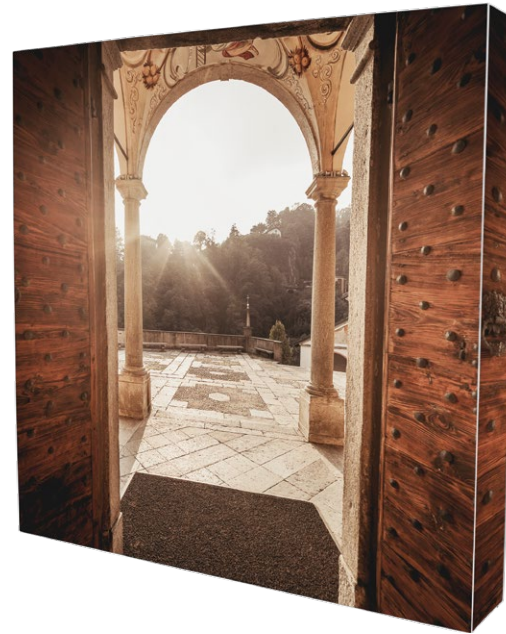

Illumi - SEG Pop-up Display

The Illumi is a pop-up display unit that is specifically made to apply SEG fabric graphics. The interior ladder lights illuminate the display for a high volume look. This design also provides the option to connect multiple units to create a completely unique set up. See next page for bridge options.

30.31"W x 88.19"H x 13.54"D

88.43"W x 88.19"H x 13.54"D

117.17"W x 88.19"H x 13.54"D

- White Finished Aluminum Frame
- Pop-up Function Frame with Support Panels
- Contains Interior LED Ladder Lights

- Single, Double or 4-sided SEG Graphics
- Multi-Compartment Canvas Bag included
- Connect & Extend with Illumi Connectors

Optional 162ft. Silicone Edge Strip Roll

ACC-SEG-STRIP
Size: 1/8" Thick x 3/8" Width

ACC-SEG-LED-3
LED Kit 30W for 1x3

ILLUMINATED DISPLAYS

Illumi & Sigil Bridge - SEG Pop-up Bridge

This Bridge is the latest addition to the SEG Pop-up Collection. Recessed LED downlights are also available to further accent your showcase.