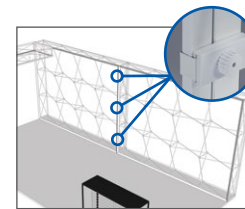

- White Finished Aluminum Frame
- 3-sided SEG Graphics
- Canvas Bag included
- Optional Recessed LED Downlights Available

Item No.	Qty./Carton	Carton Weight	Carton Dimensions	Ceiling Graphic Size	End Caps Graphic Size
BT-SIGIL-3-BRG	1	23 Lbs.	15" x 7" x 34"	88.19" x 30.71"	88.19" x 7.87"
BT-ILLUMI-3-BRG (With Lights)	1	28 Lbs.	15" x 7" x 34"	88.19" x 30.71"	88.19" x 7.87"
ACC-SEG-LED-BRG (Lights only)	2	3.5 Lbs.	7" x 4" x 30"	-	-

Illumi & Sigil Connectors - SEG Pop-up Connectors

Our connectors allow you to design your modular SEG pop-up system or trade show booth in various formations.

ACC-SEG-CON-BRG
Bridge Connector (4 per set)

ACC-SEG-CON-IN
In-Overlap Connector (3 per set)

ACC-SEG-CON-OUT
Regular Connector (3 per set)

ACC-SEG-CON-STR
Straight Connector (3 per set)

ACC-SEG-FOOT
Aluminum Foot, 23.25" x 2.5" x 1"
1.25 lbs. per set