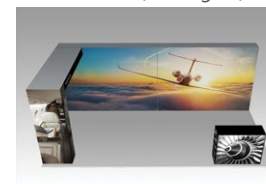

TRADESHOW KITS

Avanzate/LX - SEG 20 x 10 Inland

- Avanzate LX - Combines Illumi 8' x2, Illumi 3' x1, Regular Connector x6, Luce x1, Snello 36" x2
- Avanzate - Combines Sigil 8' x2, Sigil 3' x1, Luce x1, Regular Connector x6, Snello 36" x2

Volare/LX - SEG 20 x 10 Inland

- Volare LX - Combines Illumi 10' x2, Illumi 3' x1, Illumi Bridge x1, Luce x1, Straight Connectors x3, Bridge Connectors x4
- Volare - Combines Sigil 10' x2, Sigil 3' x1, Sigil Bridge x1, Luce x1, Straight Connectors x3, Bridge Connectors x4

Volare