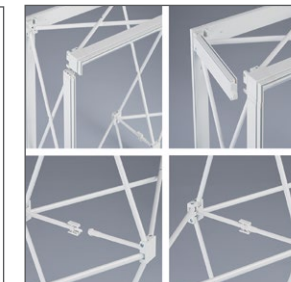

30.31"W x 88.19"H x 13.54"D

88.43"W x 88.19"H x 13.54"D

117.17"W x 88.19"H x 13.54"D

- White Finished Aluminum Frame
- Pop-up Function Frame with Support Panels
- Contains Interior LED Ladder Lights

- Single, Double or 4-sided SEG Graphics
- Multi-Compartment Canvas Bag included
- Connect & Extend with Illumi Connectors

Optional Foot Available

Optional Foot

ACC-SEG-FOOT (2/set)
23.25" x 2.5" x 1"
1.25 lbs.

Item No.	Qty./Carton	Carton Weight	Carton Dimensions	(Front & Back Graphic Size) + (End Caps)
BT-ILLUMI-3-WHT	(Hardware) 1	24 Lbs.	15" x 9" x 34"	(30.31" x 88.19") + (13.54" x 88.19")
	(Light Kit) 1	8 Lbs.	8" x 7" x 31"	-
BT-ILLUMI-8-WHT	(Hardware) 1	36 Lbs.	15" x 11" x 36"	(88.43" x 88.19") + (13.54" x 88.19")
	(Light Kit) 3	25 Lbs.	20" x 8" x 32"	-
BT-ILLUMI-10-WHT	(Hardware) 1	43 Lbs.	15" x 11" x 36"	(117.17" x 88.19") + (13.54" x 88.19")
	(Light Kit) 1	8 Lbs.	8" x 7" x 31"	-
	(Light Kit) 3	25 Lbs.	20" x 8" x 32"	-

Optional 162ft. Silicone Edge Strip Roll

ACC-SEG-STRIP
Size: 1/8" Thick x 3/8" Width

ACC-SEG-LED-3
LED Kit 30W for 1x3

ILLUMINATED DISPLAYS

Illumi & Sigil Bridge - SEG Pop-up Bridge

This Bridge is the latest addition to the SEG Pop-up Collection. Recessed LED downlights are also available to further accent your showcase.

- White Finished Aluminum Frame
- 3-sided SEG Graphics
- Canvas Bag included
- Optional Recessed LED Downlights Available

Item No.	Qty./Carton	Carton Weight	Carton Dimensions	Ceiling Graphic Size	End Caps Graphic Size
BT-SIGIL-3-BRG	1	23 Lbs.	15" x 7" x 34"	88.19" x 30.71"	88.19" x 7.87"
BT-ILLUMI-3-BRG (With Lights)	1	28 Lbs.	15" x 7" x 34"	88.19" x 30.71"	88.19" x 7.87"
ACC-SEG-LED-BRG (Lights only)	2	3.5 Lbs.	7" x 4" x 30"	-	-