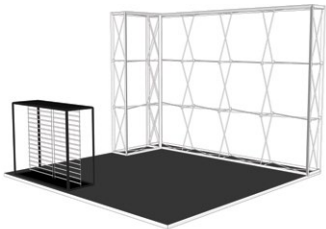

TRADESHOW KITS

Modello/LX - SEG 10 x 10 Inland

- Modello LX - Combines Illumi 3'x1, Illumi 10'x1, Luce x1, In-Overlap Connectors x3
- Modello - Combines Sigil 3'x1, Sigil 10'x1, Luce x1, In-Overlap Connectors x3

Modello

Belleza/LX - SEG 10 x 10 Corner

- Belleza LX - Combines Illumi 8'x2, Luce x1, Regular Connectors x3
- Belleza - Combines Sigil 8'x2, Luce x1, Regular Connectors x3