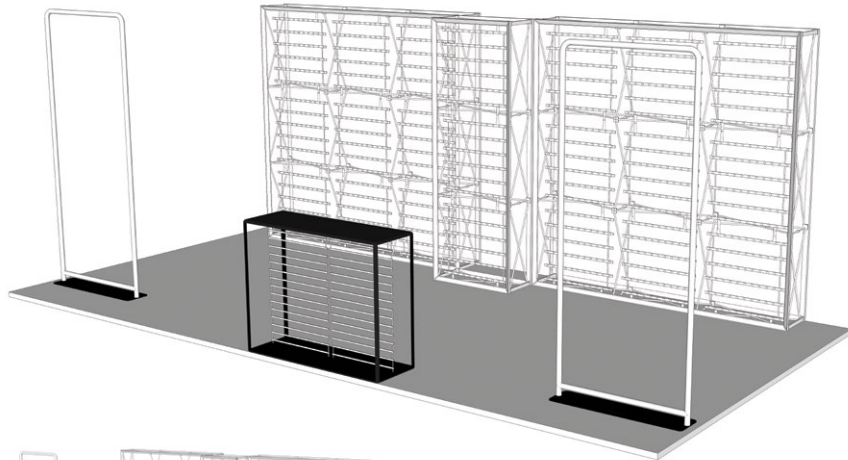

30.31"W x 88.19"H x 13.54"D

88.43"W x 88.19"H x 13.54"D

117.17"W x 88.19"H x 13.54"D

- White Finished Aluminum Frame
- Pop-up Function Frame with Support Panels
- Contains Interior LED Ladder Lights

- Single, Double or 4-sided SEG Graphics
- Multi-Compartment Canvas Bag included
- Connect & Extend with Illumi Connectors

47\"/>

Item No.	Qty./Carton	Carton Weight	Carton Dimensions	(Front & Back Graphic Size) + (End Caps)
BT-LUCE-BLK	1	36 Lbs.	16\"/>	(45.23\"/>

TRADESHOW KITS

Collegato/LX - SEG 20 x 20 Island

- Collegato LX - Combines Illumi 8' x2, Illumi 3' x2, Illumi Bridge x2, Straight Connectors x3, Bridge Connectors x2, Serpe x2
- Collegato - Combines Sigil 8' x2, Sigil 3' x2, Sigil Bridge x2, Straight Connectors x3, Bridge Connectors x2, Serpe x2

Collegato

Collegato LX (with lights)

Collegato

Collegato LX (with lights)

TRADESHOW KITS

Avanzate/LX - SEG 20 x 10 Inland

- Avanzate LX - Combines Illumi 8' x2, Illumi 3' x1, Regular Connector x6, Luce x1, Snello 36" x2
- Avanzate - Combines Sigil 8' x2, Sigil 3' x1, Luce x1, Regular Connector x6, Snello 36" x2

Avanzate LX (with lights)

Avanzate

Avanzate LX (with lights)

Avanzate

Volare/LX - SEG 20 x 10 Inland

- Volare LX - Combines Illumi 10' x2, Illumi 3' x1, Illumi Bridge x1, Luce x1, Straight Connectors x3, Bridge Connectors x4
- Volare - Combines Sigil 10' x2, Sigil 3' x1, Sigil Bridge x1, Luce x1, Straight Connectors x3, Bridge Connectors x4