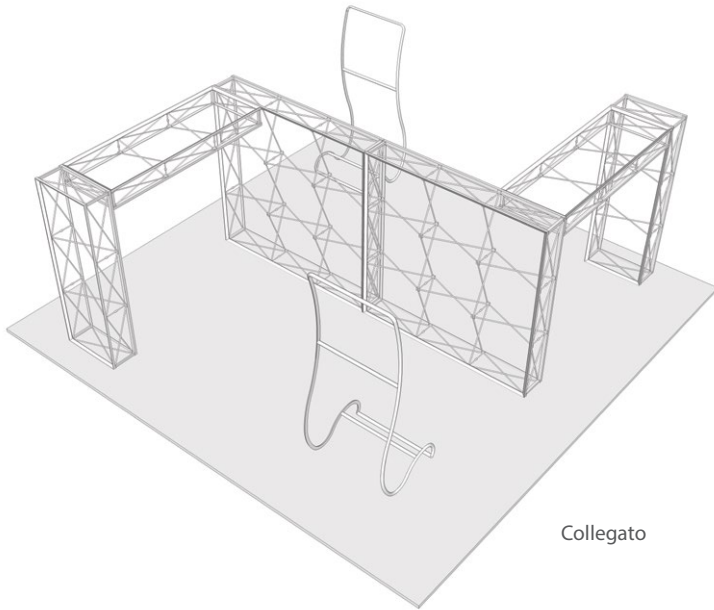

30.31"W x 88.19"H x 13.54"D

88.43"W x 88.19"H x 13.54"D

117.17"W x 88.19"H x 13.54"D

- White Finished Aluminum Frame
- Pop-up Function Frame with Support Panels
- Contains Interior LED Ladder Lights

- Single, Double or 4-sided SEG Graphics
- Multi-Compartment Canvas Bag included
- Connect & Extend with Illumi Connectors

47\"/>

Item No.	Qty./Carton	Carton Weight	Carton Dimensions	(Front & Back Graphic Size) + (End Caps)
BT-LUCE-BLK	1	36 Lbs.	16\"/>	(45.23\"/>

TRADESHOW KITS

Collegato/LX - SEG 20 x 20 Island

- Collegato LX - Combines Illumi 8' x2, Illumi 3' x2, Illumi Bridge x2, Straight Connectors x3, Bridge Connectors x2, Serpe x2
- Collegato - Combines Sigil 8' x2, Sigil 3' x2, Sigil Bridge x2, Straight Connectors x3, Bridge Connectors x2, Serpe x2

Collegato

Collegato LX (with lights)

Collegato

Collegato LX (with lights)

TRADESHOW KITS

Avanzate/LX - SEG 20 x 10 Inland

- Avanzate LX - Combines Illumi 8' x2, Illumi 3' x1, Regular Connector x6, Luce x1, Snello 36" x2
- Avanzate - Combines Sigil 8' x2, Sigil 3' x1, Luce x1, Regular Connector x6, Snello 36" x2