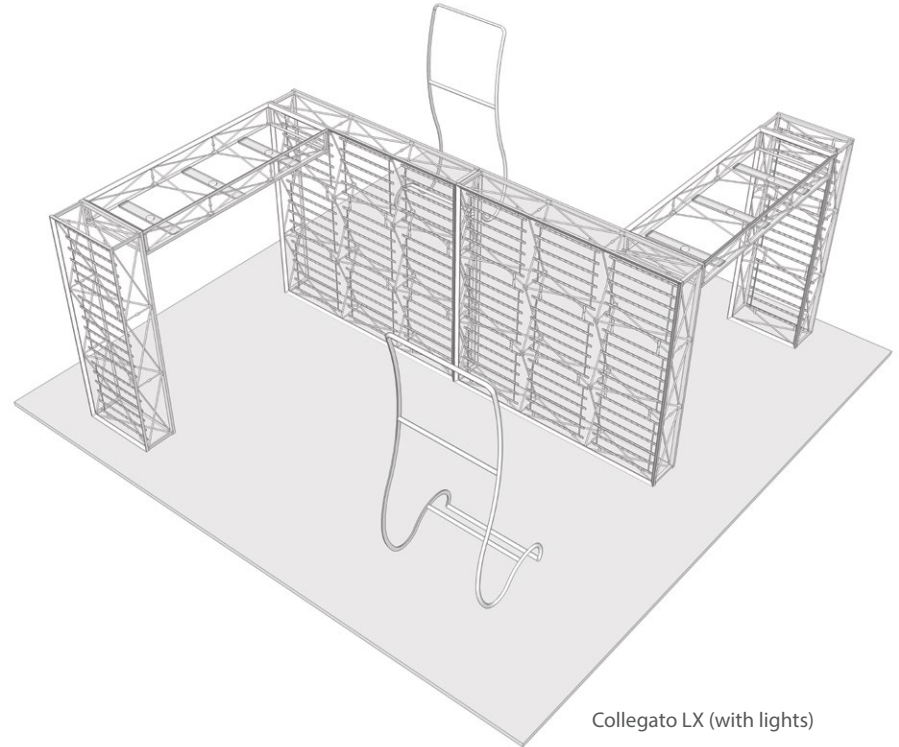

30.31"W x 88.19"H x 13.54"D

88.43"W x 88.19"H x 13.54"D

117.17"W x 88.19"H x 13.54"D

- White Finished Aluminum Frame
- Pop-up Function Frame with Support Panels
- Contains Interior LED Ladder Lights

- Single, Double or 4-sided SEG Graphics
- Multi-Compartment Canvas Bag included
- Connect & Extend with Illumi Connectors

47\"/>

Item No.	Qty./Carton	Carton Weight	Carton Dimensions	(Front & Back Graphic Size) + (End Caps)
BT-LUCE-BLK	1	36 Lbs.	16\"/>	(45.23\"/>

TRADESHOW KITS

Collegato/LX - SEG 20 x 20 Island

- Collegato LX - Combines Illumi 8' x2, Illumi 3' x2, Illumi Bridge x2, Straight Connectors x3, Bridge Connectors x2, Serpe x2
- Collegato - Combines Sigil 8' x2, Sigil 3' x2, Sigil Bridge x2, Straight Connectors x3, Bridge Connectors x2, Serpe x2

Collegato

Collegato LX (with lights)

Collegato

Collegato LX (with lights)

TRADESHOW KITS

Avanzate/LX - SEG 20 x 10 Inland

- Avanzate LX - Combines Illumi 8' x2, Illumi 3' x1, Regular Connector x6, Luce x1, Snello 36" x2
- Avanzate - Combines Sigil 8' x2, Sigil 3' x1, Luce x1, Regular Connector x6, Snello 36" x2