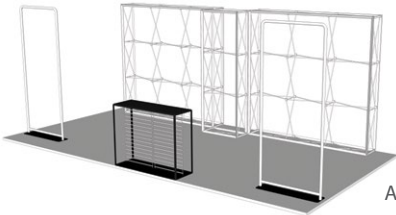

TRADESHOW KITS

Avanzate/LX - SEG 20 x 10 Inland

- Avanzate LX - Combines Illumi 8' x2, Illumi 3' x1, Regular Connector x6, Luce x1, Snello 36" x2
- Avanzate - Combines Sigil 8' x2, Sigil 3' x1, Luce x1, Regular Connector x6, Snello 36" x2

Avanzate

Volare/LX - SEG 20 x 10 Inland

- Volare LX - Combines Illumi 10' x2, Illumi 3' x1, Illumi Bridge x1, Luce x1, Straight Connectors x3, Bridge Connectors x4
- Volare - Combines Sigil 10' x2, Sigil 3' x1, Sigil Bridge x1, Luce x1, Straight Connectors x3, Bridge Connectors x4