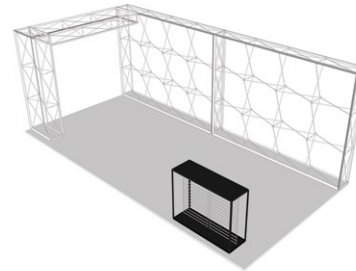

TRADESHOW KITS

Avanzate/LX - SEG 20 x 10 Inland

- Avanzate LX - Combines Illumi 8' x2, Illumi 3' x1, Regular Connector x6, Luce x1, Snello 36" x2
- Avanzate - Combines Sigil 8' x2, Sigil 3' x1, Luce x1, Regular Connector x6, Snello 36" x2

Volare/LX - SEG 20 x 10 Inland

- Volare LX - Combines Illumi 10' x2, Illumi 3' x1, Illumi Bridge x1, Luce x1, Straight Connectors x3, Bridge Connectors x4
- Volare - Combines Sigil 10' x2, Sigil 3' x1, Sigil Bridge x1, Luce x1, Straight Connectors x3, Bridge Connectors x4

Volare