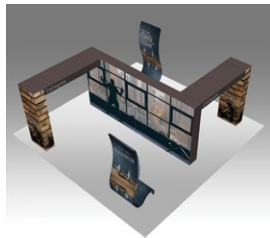

TRADESHOW KITS

Collegato/LX - SEG 20 x 20 Island

- Collegato LX - Combines Illumi 8' x2, Illumi 3' x2, Illumi Bridge x2, Straight Connectors x3, Bridge Connectors x2, Serpe x2
- Collegato - Combines Sigil 8' x2, Sigil 3' x2, Sigil Bridge x2, Straight Connectors x3, Bridge Connectors x2, Serpe x2

Collegato