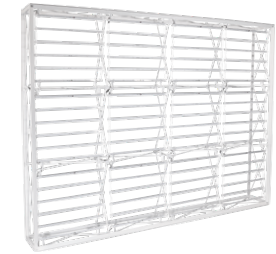

Illuminated Displays

**SEG BACKLIT DISPLAY/ SEG POP-UP DISPLAY/
SEG SNAP-ON COUNTER/ SEG TRADESHOW KITS**

ILLUMINATED DISPLAYS

The illuminated display units are built with the end user's convenience in mind: functionality and portability. The interior LED lights illuminate the display for a high volume look.

Illumi - SEG Pop-up Display

The Illumi is a pop-up display unit that is specifically made to apply SEG fabric graphics. The interior ladder lights illuminate the display for a high volume look. This design also provides the option to connect multiple units to create a completely unique set up. See next page for bridge options.

30.31"W x 88.19"H x 13.54"D

88.43"W x 88.19"H x 13.54"D

117.17"W x 88.19"H x 13.54"D

- White Finished Aluminum Frame
- Pop-up Function Frame with Support Panels
- Contains Interior LED Ladder Lights

- Single, Double or 4-sided SEG Graphics
- Multi-Compartment Canvas Bag included
- Connect & Extend with Illumi Connectors

Optional 162ft. Silicone Edge Strip Roll

ACC-SEG-STRIP
Size: 1/8" Thick x 3/8" Width

ACC-SEG-LED-3
LED Kit 30W for 1x3

ILLUMINATED DISPLAYS

Illumi & Sigil Bridge - SEG Pop-up Bridge

This Bridge is the latest addition to the SEG Pop-up Collection. Recessed LED downlights are also available to further accent your showcase.