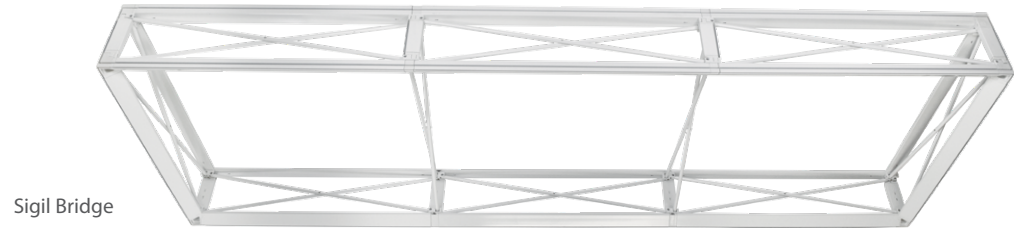

Illumi - SEG Pop-up Display

The Illumi is a pop-up display unit that is specifically made to apply SEG fabric graphics. The interior ladder lights illuminate the display for a high volume look. This design also provides the option to connect multiple units to create a completely unique set up. See next page for bridge options.

30.31"W x 88.19"H x 13.54"D

88.43"W x 88.19"H x 13.54"D

117.17"W x 88.19"H x 13.54"D

- White Finished Aluminum Frame
- Pop-up Function Frame with Support Panels
- Contains Interior LED Ladder Lights

- Single, Double or 4-sided SEG Graphics
- Multi-Compartment Canvas Bag included
- Connect & Extend with Illumi Connectors

Optional 162ft. Silicone Edge Strip Roll

ACC-SEG-STRIP
Size: 1/8" Thick x 3/8" Width

ACC-SEG-LED-3
LED Kit 30W for 1x3

ILLUMINATED DISPLAYS

Illumi & Sigil Bridge - SEG Pop-up Bridge

This Bridge is the latest addition to the SEG Pop-up Collection. Recessed LED downlights are also available to further accent your showcase.

- White Finished Aluminum Frame
- 3-sided SEG Graphics
- Canvas Bag included
- Optional Recessed LED Downlights Available

Item No.	Qty./Carton	Carton Weight	Carton Dimensions	Ceiling Graphic Size	End Caps Graphic Size
BT-SIGIL-3-BRG	1	23 Lbs.	15" x 7" x 34"	88.19" x 30.71"	88.19" x 7.87"
BT-ILLUMI-3-BRG (With Lights)	1	28 Lbs.	15" x 7" x 34"	88.19" x 30.71"	88.19" x 7.87"
ACC-SEG-LED-BRG (Lights only)	2	3.5 Lbs.	7" x 4" x 30"	-	-