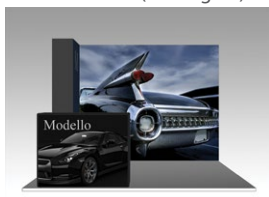

TRADESHOW KITS

Modello/LX - SEG 10 x 10 Inland

- Modello LX - Combines Illumi 3'x1, Illumi 10'x1, Luce x1, In-Overlap Connectors x3
- Modello - Combines Sigil 3'x1, Sigil 10'x1, Luce x1, In-Overlap Connectors x3

Modello

Belleza/LX - SEG 10 x 10 Corner

- Belleza LX - Combines Illumi 8'x2, Luce x1, Regular Connectors x3
- Belleza - Combines Sigil 8'x2, Luce x1, Regular Connectors x3