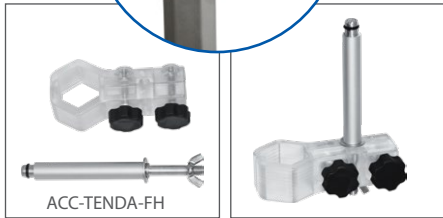

## Tenda 10, 15 & 20 - Full Color Canopy, Full & Half Wall & Flag Mount

Optional Flag Holder w/ Adapter

Optional Banner Rail and Rail Holder

Full & Half Wall Graphics attach to Frame with Velcro Strips

Full Wall Graphics Attach to Canopy with Velcro