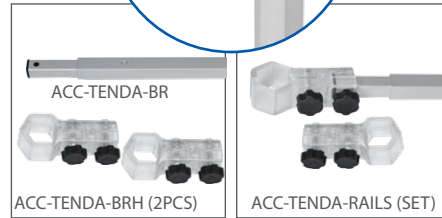

## Tenda 10, 15 & 20 - Full Color Canopy, Full & Half Wall & Flag Mount

Optional Flag Holder w/ Adapter

Optional Banner Rail and Rail Holder

Full & Half Wall Graphics attach to Frame with Velcro Strips

Full Wall Graphics Attach to Canopy with Velcro