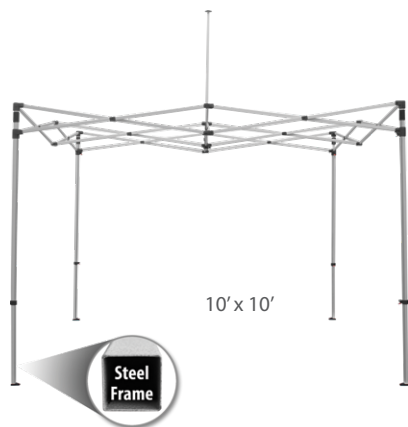

Tenda 10 - Steel Frame

Tenda 10 frame is available in solid steel or aluminum material and includes a nylon carrying bag.

- 4 Steel Stakes (Diameter: 8mm) with 2.5m Ropes included
- Nylon Carrying Bag included
- Optional Full Wall Graphic Available
- Optional Heavy Duty Canvas Bag w/ Wheels Available
- Custom graphics are printed on 600D Polyester fabric

Tenda 10 - Comes with a Nylon Carrying Bag ACC-TENDA10-BAG