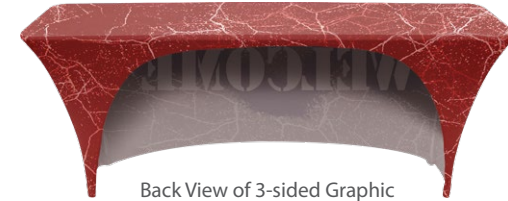

8ft Fitted Table Throw

6ft Fitted Table Throw

4ft Fitted Table Throw

Item No.	Graphic Size
G-TEFA-4-3S (For 4' x 2' Table)	106" x 59.25"
G-TEFA-4-3S (For 4' x 2.5' Table)	106" x 64.75"
G-TEFA-4-4S (For 4' x 2' Table)	106" x 82.00"
G-TEFA-4-4S (For 4' x 2.5' Table)	106" x 87.50"
G-TEFA-6-3S	130" x 64.75"
G-TEFA-6-4S	130" x 87.50"
G-TEFA-8-3S	154" x 64.75"
G-TEFA-8-4S	154" x 87.50"

## Testa - Stretched Table Cover

The Testa table throw design has stretched corners, presenting a clean & professional look. Provide a sleek look to your table setting with this layout.

Back View of 3-sided Graphic