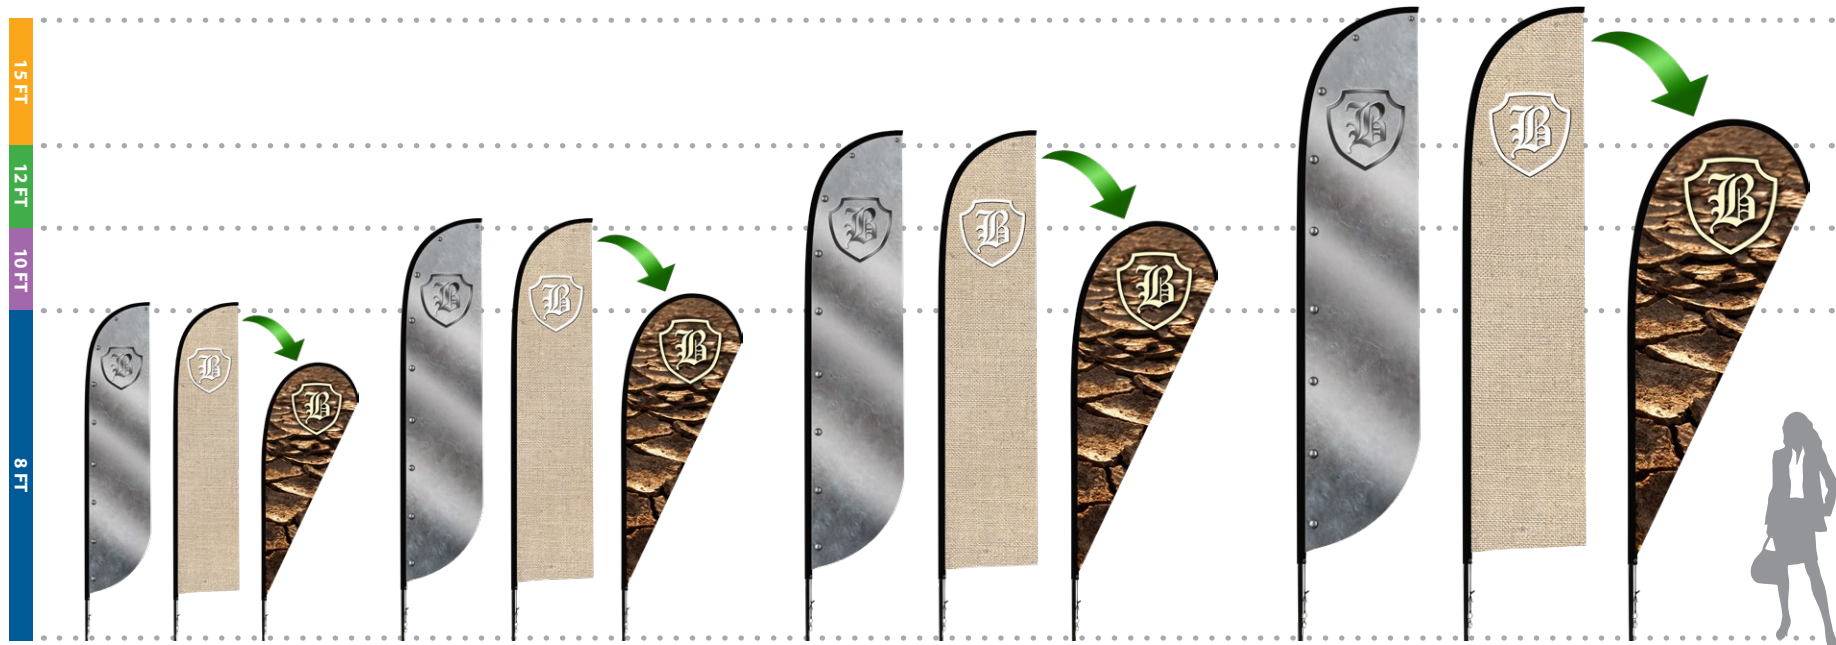

FLAGS - INDOOR & OUTDOOR