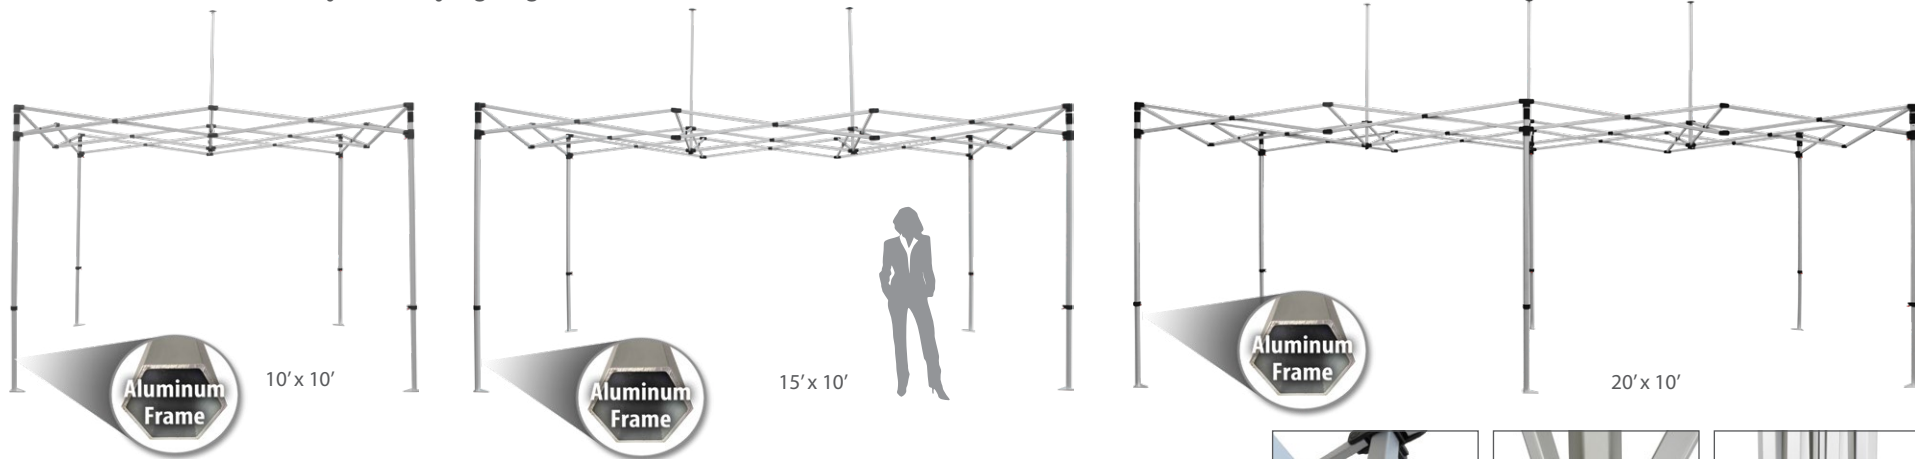

POP-UP TENTS

Our canopy frames are made for indoors, outdoors and great for many occasions. Comes in sizes 10' x 10', 15' x 10' & 20' x 10'.

Tenda 10, 15 & 20 - Aluminum Frame

Our Tenda pop-up canopy frames are available in sizes 10ft, 15ft & 20ft. Used best when outdoors with attachment options to further broadcast your mission. Tenda 10 frame is available in solid steel or aluminum material, with nylon carrying bag included.

- 4 Steel Stakes (Diameter: 8mm) with 2.5m Ropes included
- Full & Half Wall Graphic Options Available
- Optional Banner Rail and Rail Holder Available
- Custom graphics are printed on 600D Polyester fabric
- Optional Flag Holder w/ Adapter Available
- Nylon Carrying Bag included with Tenda 10