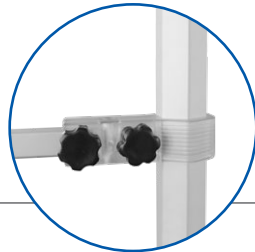

POP-UP TENTS

Tenda 10, 15 & 20 - Full Color Canopy, Full & Half Wall & Flag Mount

Item No. for Graphic	Graphic Size
G-TENDA-10-FULLWALL	117.9" x 85.83"
G-TENDA-10-HALFWALL	117.9" x 36.81"
G-TENDA-15-FULLWALL	177.17" x 85.83"

Tenda 10 - Solid Colored Canopy

Solid Colored Canopy Selection Available (Black, Blue, Red & White)

Tenda 10, 15 & 20 - Valance Wrap

Convenient Valance Wrap with Full Color Printing. Available for 10' x 10', 15' x 10' and 20' x 10' Canopy.

Item No.	Front & Back Graphic Sizes	Left & Right Graphic Size
G-TENDA-10-VW	118.11" x 13.39"	118.11" x 13.39"
G-TENDA-15-VW	174.02" x 13.39"	118.11" x 13.39"
G-TENDA-20-VW	233.07" x 13.39"	118.11" x 13.39"