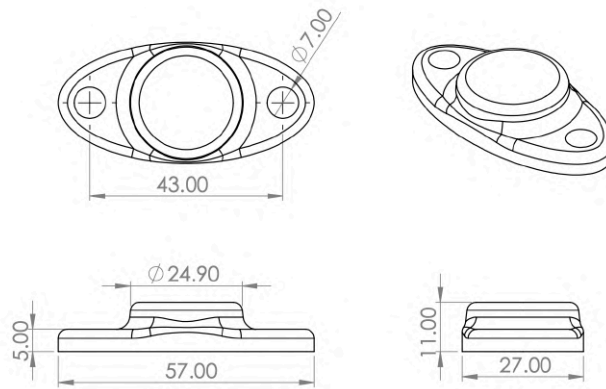

Technical drawings

21.5 mm EnvLogger:

27 mm EnvLogger:

27 mm EnvLogger with zip-tie mounting holes:

27 mm EnvLogger with M6 mounting holes:

Robomussel (*Mytilus californianus*):