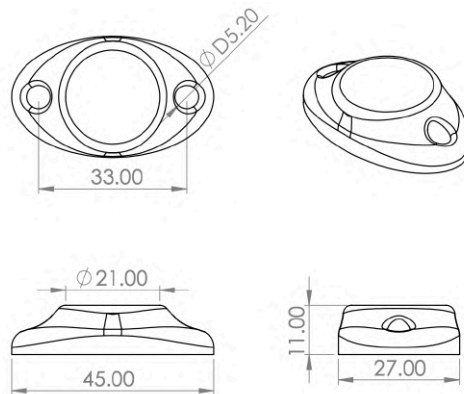

Technical drawings

21.5 mm EnvLogger:

27 mm EnvLogger:

27 mm EnvLogger with zip-tie mounting holes:

27 mm EnvLogger with M6 mounting holes:

Robomussel (*Mytilus californianus*):