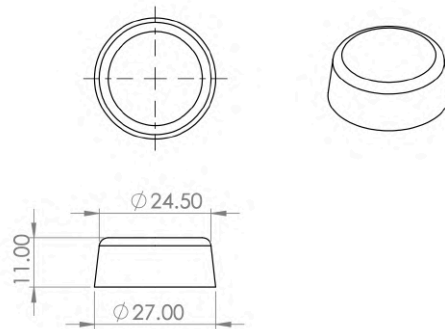

Technical drawings

21.5 mm EnvLogger:

27 mm EnvLogger:

27 mm EnvLogger with zip-tie mounting holes:

27 mm EnvLogger with M6 mounting holes:

Robomussel (*Mytilus californianus*):