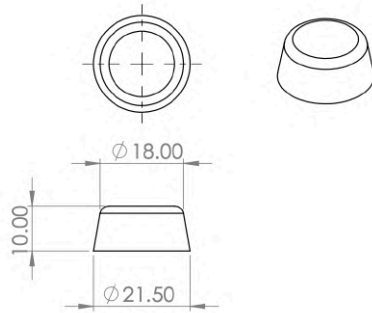

Technical drawings

21.5 mm EnvLogger:

27 mm EnvLogger:

27 mm EnvLogger with zip-tie mounting holes:

27 mm EnvLogger with M6 mounting holes:

Robomussel (*Mytilus californianus*):