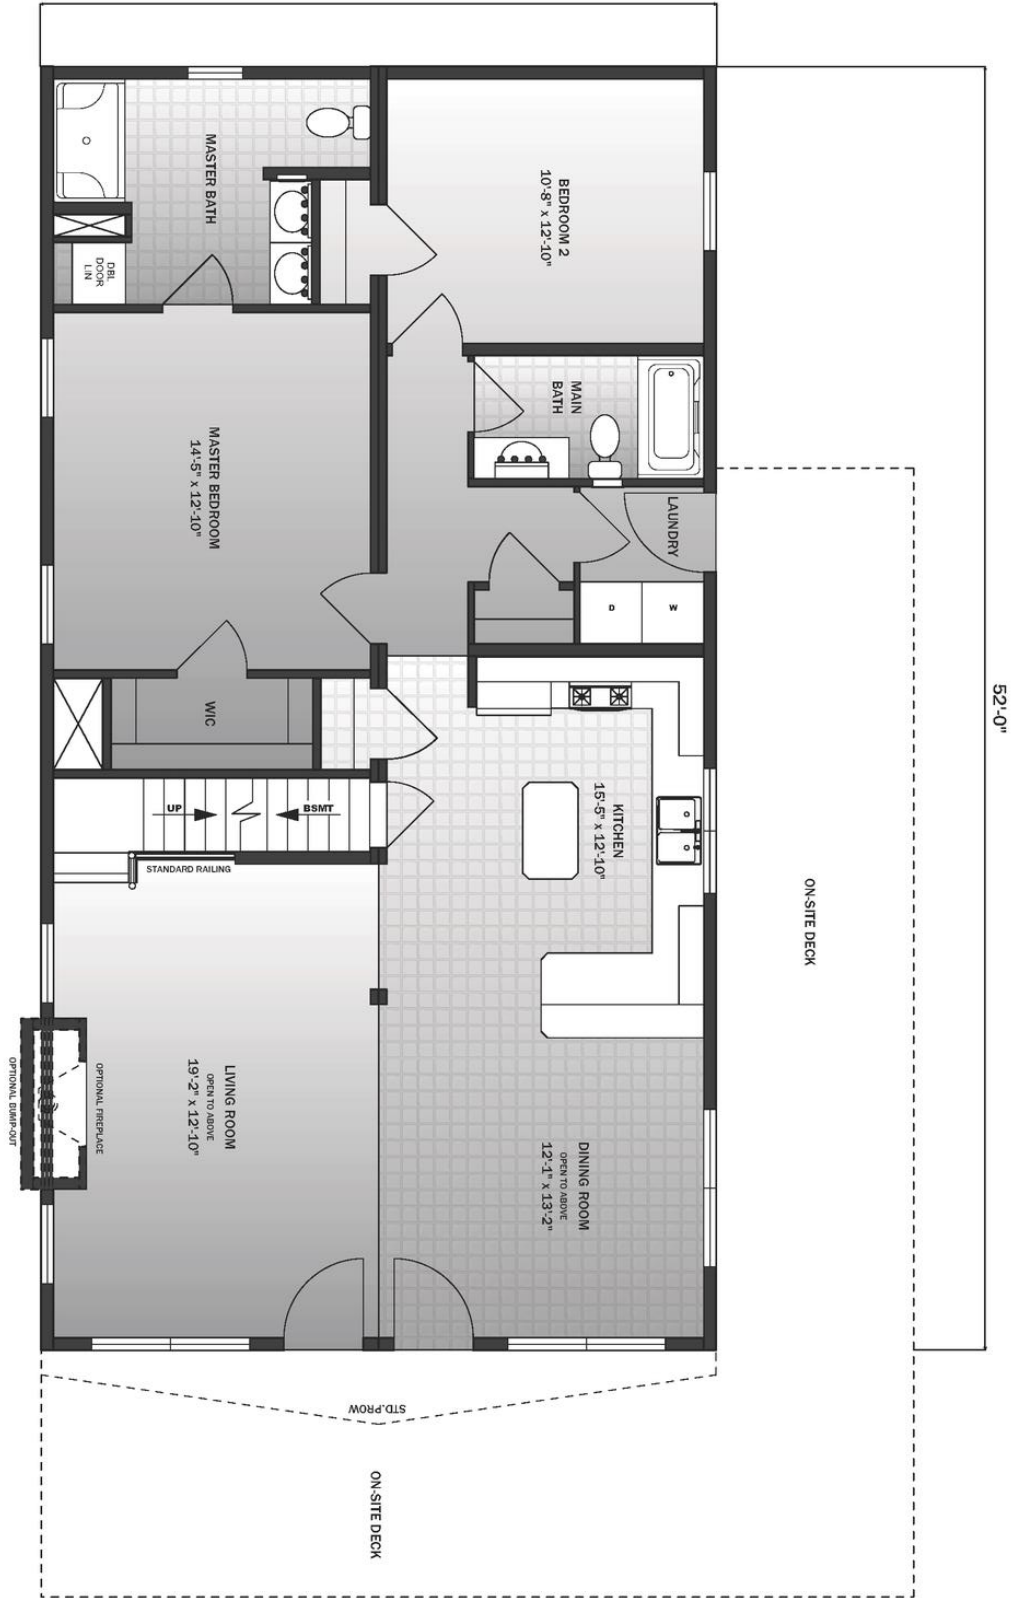

The Douglas

Our most popular chalet, The Douglas features ample glazing in the spacious, open living areas as well as an over-sized kitchen with eat-at bar and working island. The first floor features a master suite, with walk-in closet and neatly-luxurious master bathroom, complete with built-in linen cabinet and over-sized vanities. The second floor is shown laid out with an additional bedroom and bathroom.

2 Bedrooms | 2 Baths | 1,426 sq. ft.
Available Second Floor (460 sq. ft.)

First Floor

27'-5"

52'-0"

ON-SITE DECK

ON-SITE DECK

Second Floor - Optional