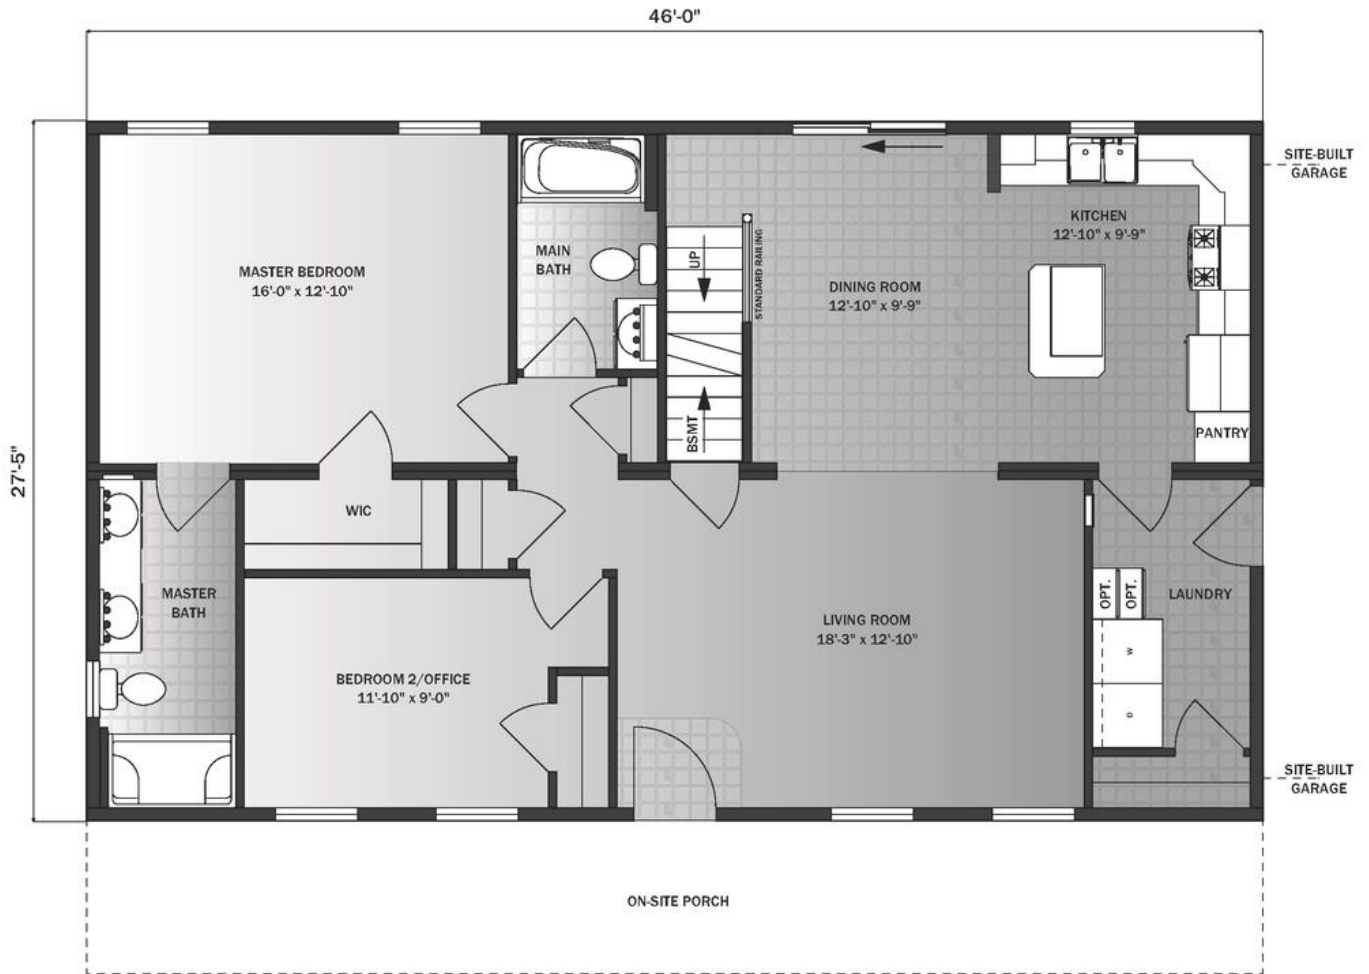

The Noble

The Noble is an update to one of our most popular traditionally-styled cape plans. Featuring two bedrooms and two bathrooms on the first floor, along with an open living area, this plan is ideal for a growing family. The upper level can add an additional two bedrooms and a bathroom (as shown), or can be completed according to your design.

2 Bedrooms | 2 Baths
1,261 sq. ft. (1st Floor)
Available 2nd Floor (690 sq. ft.)

Kitchen

Second Floor - Optional

46'-0"