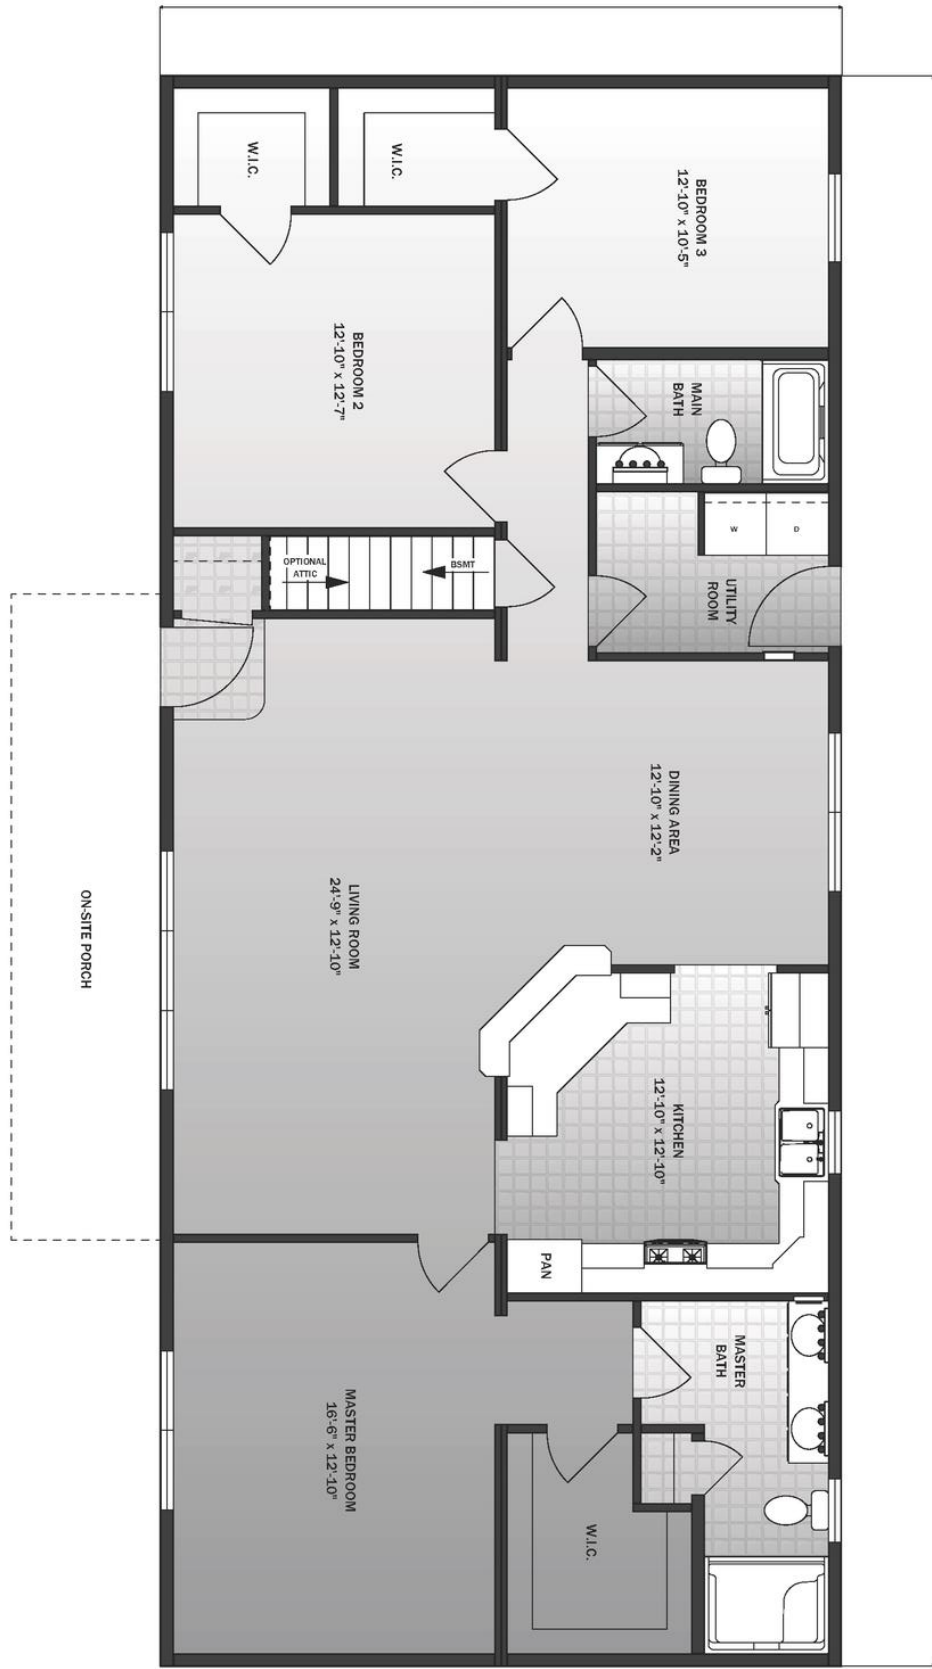

The Willow

The Willow is our best-selling ranch home and it's not hard to see why. Spacious, split bedrooms flank an expansive living room open to the kitchen and dining area. Like many of our plans, The Willow is available with a site-finish-able second floor (about 900 sq. ft.), with the potential for an additional bathroom and two bedrooms, or any configuration you'd like.

3 Bedrooms | 2 Baths | 1,755 sq. ft.

27'-5"

64'-0"