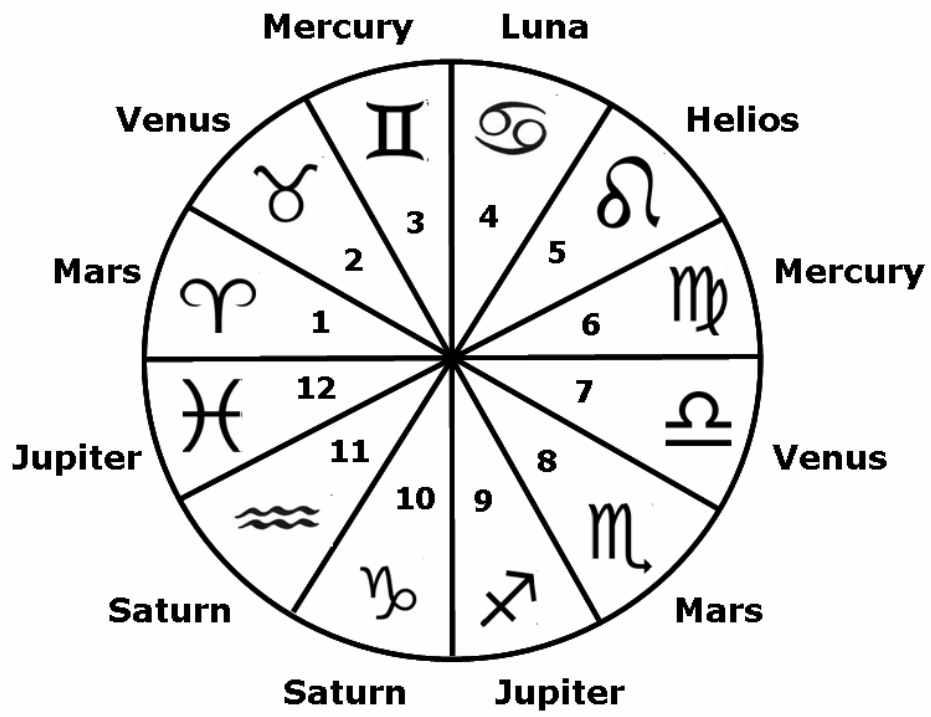

Introduction to Astrotheology

Santos Bonacci & Johan Oldenkamp

The table below shows the bodily locations of common diseases, based on the moment of birth. This relation is based on the three *decanates* (or *decans* for short) per Zodiac sign. A decan is the division of the full period of a Zodiac sign (of 30 degrees of arc) into three equal periods (of 10 degrees of arc). Roughly, we can say that the people who were born on the day numbers of 21 and higher belong to the first decan. The second decan corresponds to the day numbers from 1 to 10. The remaining day numbers (11 up to 20) belong to the third decan. The table below shows the corresponding disease for each decan per Zodiac sign.