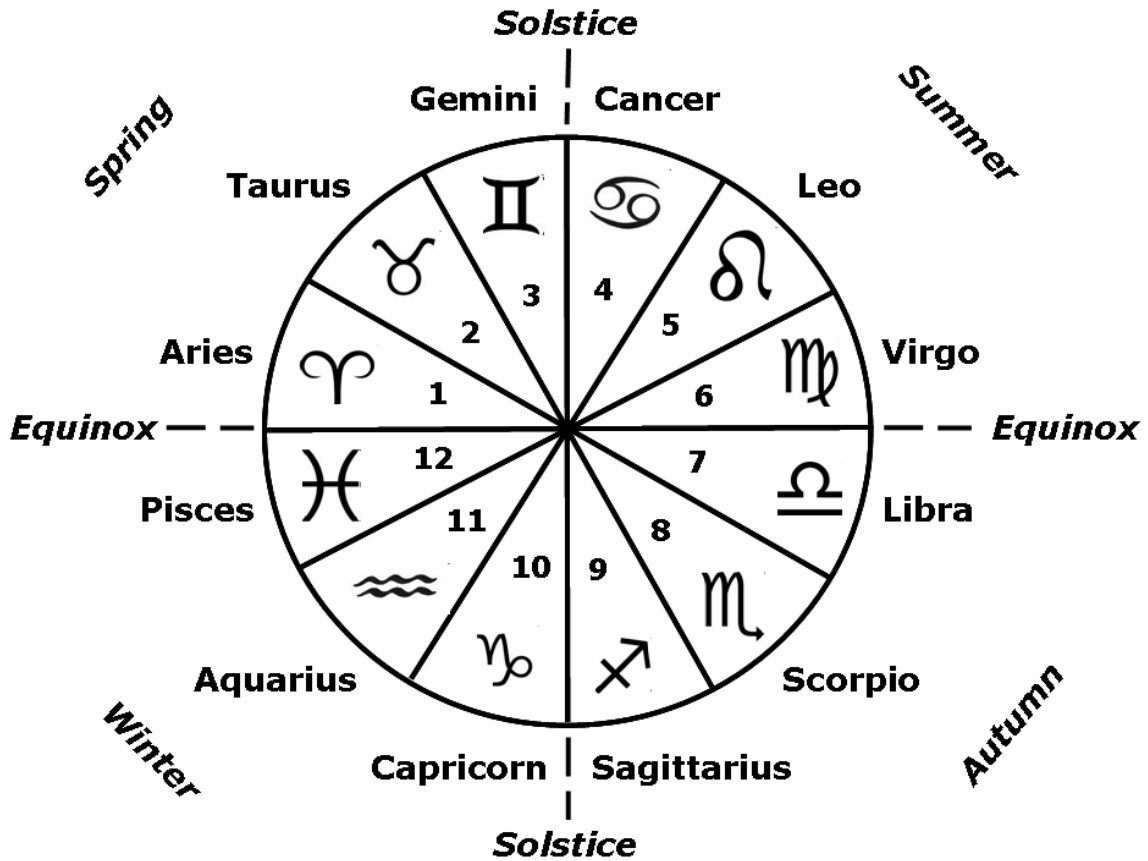

Introduction to Astrotheology

Santos Bonacci & Johan Oldenkamp

The table below shows the bodily locations of common diseases, based on the moment of birth. This relation is based on the three *decanates* (or *decans* for short) per Zodiac sign. A decan is the division of the full period of a Zodiac sign (of 30 degrees of arc) into three equal periods (of 10 degrees of arc). Roughly, we can say that the people who were born on the day numbers of 21 and higher belong to the first decan. The second decan corresponds to the day numbers from 1 to 10. The remaining day numbers (11 up to 20) belong to the third decan. The table below shows the corresponding disease for each decan per Zodiac sign.