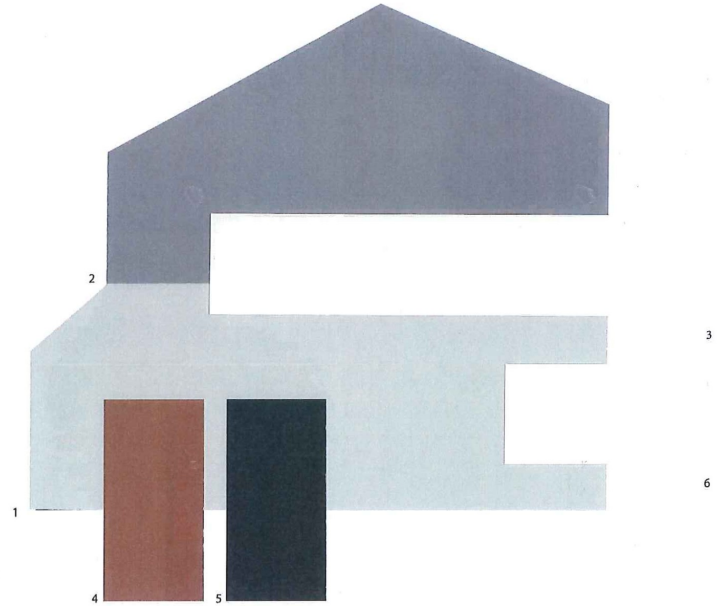

14

1 Lower Body	SW 7658 Gray Clouds
2 Upper Body	SW 7067 Cityscape
3 Trim	SW 9166 Drift of Mist
4 Front Door	SW 0006 Tolle Red
5 Shutters	SW 7076 Cyberspace
6 Garage Door	SW 9166 Drift of Mist