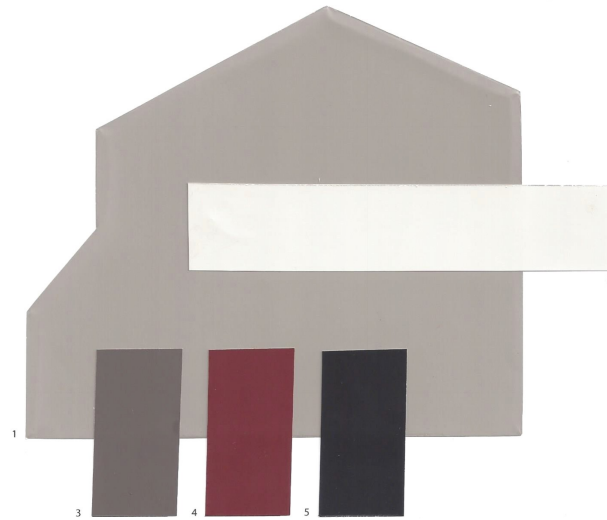

Scheme 9

William Ryan Homes Tampa, Florida

1 Body	Taupe Tone	SW 7633
2 Trim	Modern Gray	SW 7632
3 Accent	Garret Gray	SW 6075
4 Door	Rustic Red	SW 7593
5 Door	Black Magic	SW 6991

17-03-1215W