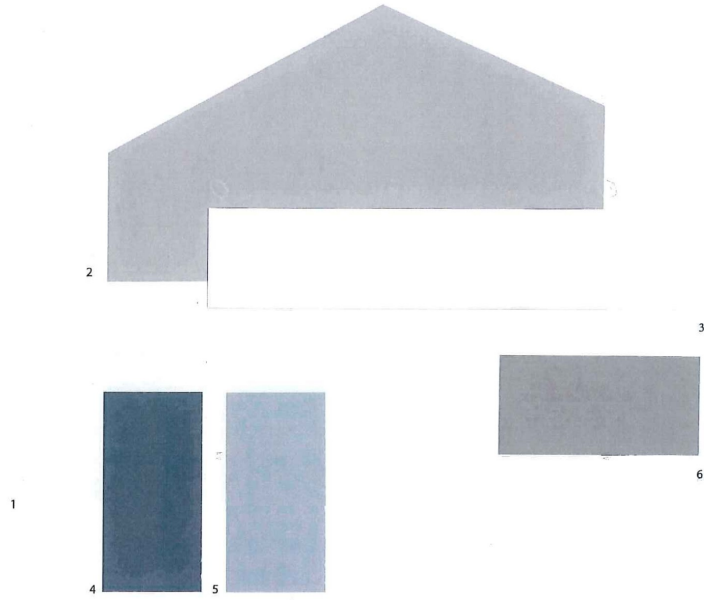

13

1 Lower Body	SW 7661 Reflection
2 Upper Body	SW 7017 Dorian Gray
3 Trim	SW 7005 Pure White
4 Front Door	SW 7624 Slate Tile
5 Shutters	SW 9152 Let it Rain
6 Garage Door	SW 7018 Dovetail