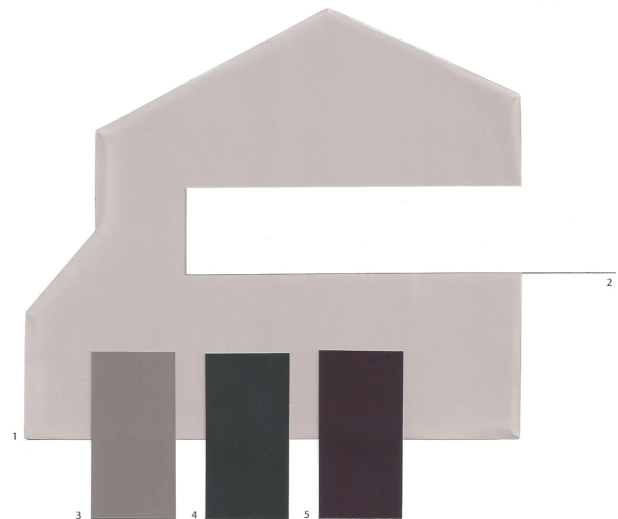

Scheme 8

William Ryan Homes Tampa, Florida

1 Body	Perfect Greige	SW 6073
2 Trim	Downy	SW 7002
3 Accent	Spalding Gray	SW 6074
4 Door	Jasper	SW 6216
5 Door	Raisin	SW 7630