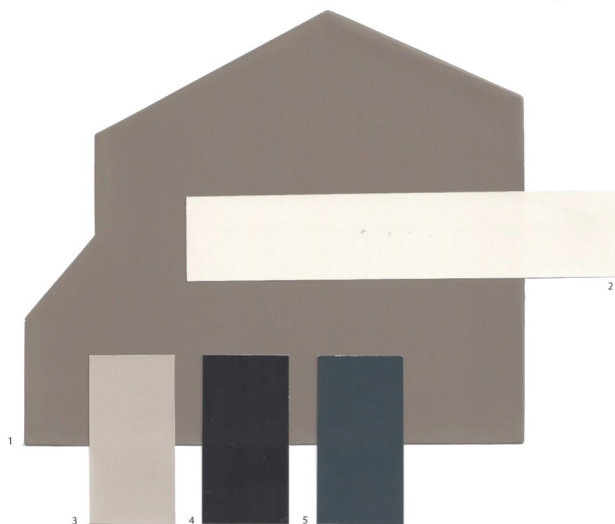

Scheme 11

William Ryan Homes Tampa, Florida

1 Body	Quiver Tan	SW 6151
2 Trim	Wool Skein	SW 6148
3 Accent	Universal Khaki	SW 6150
4 Door	Black Magic	SW 6991
5 Door	Mount Etna	SW 7625

17-03-1215W