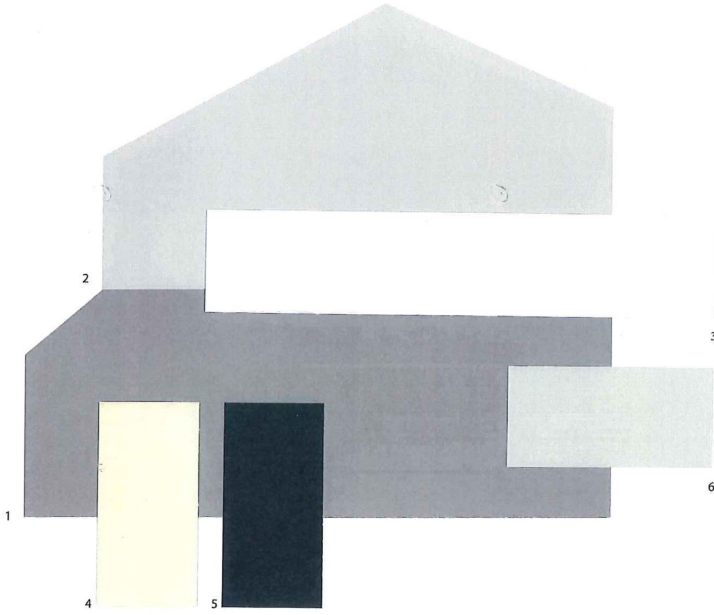

17

- 1 Lower Body SW 7018 Dovetail
- 2 Upper Body SW 1015 Skyline Steel
- 3 Trim SW 7636 Origami White
- 4 Front Door SW 6393 Convivial Yellow
- 5 Shutters SW 7605 Gale Force
- 6 Garage Door SW 1015 Skyline Steel