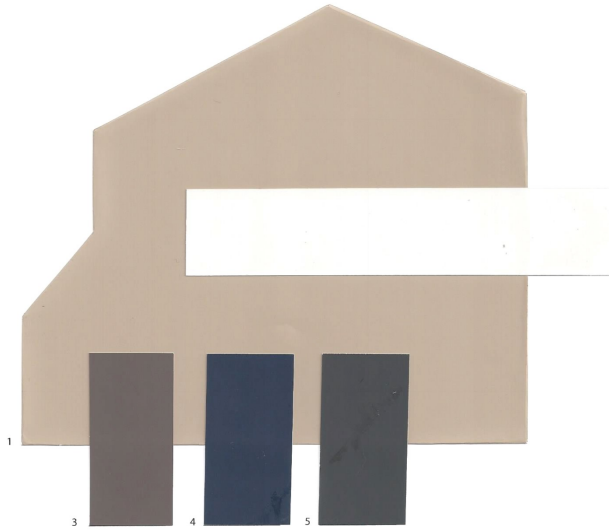

Scheme 13

William Ryan Homes Tampa, Florida

1 Body	Basket Beige	SW 6143
2 Trim	Kestrel White	SW 7516
3 Accent	Brainstorm Bronze	SW 7033
4 Door	Naval	SW 6244
5 Door	Rock Bottom	SW 7062