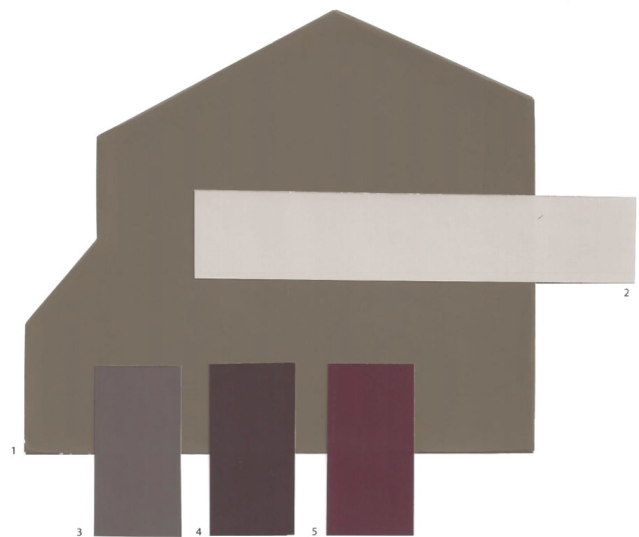

Scheme 12

William Ryan Homes Tampa, Florida

1 Body	High Tea	SW 6159
2 Trim	Balanced Beige	SW 7037
3 Accent	Smokehouse	SW 7040
4 Door	Turkish Coffee	SW 6076
5 Door	Sommelier	SW 7595

17-03-1215W