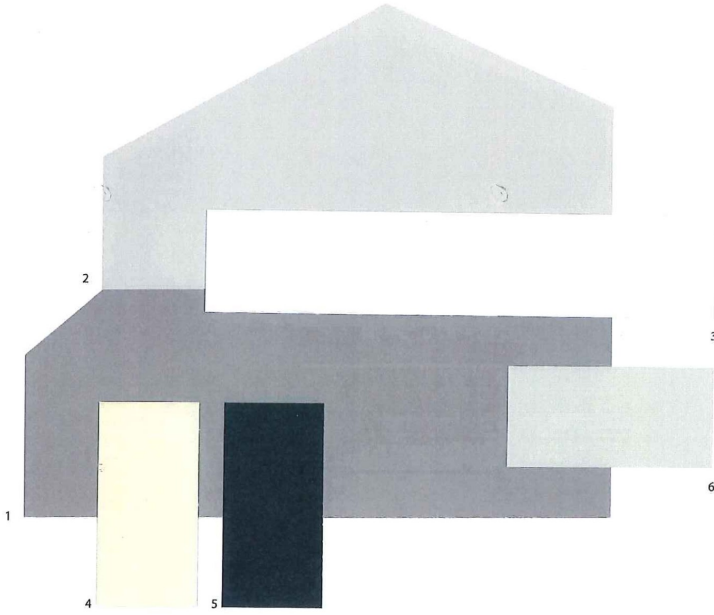

17

1 Lower Body	SW 7018 Dovetail
2 Upper Body	SW 1015 Skyline Steel
3 Trim	SW 7636 Origami White
4 Front Door	SW 6393 Convivial Yellow
5 Shutters	SW 7605 Gale Force
6 Garage Door	SW 1015 Skyline Steel