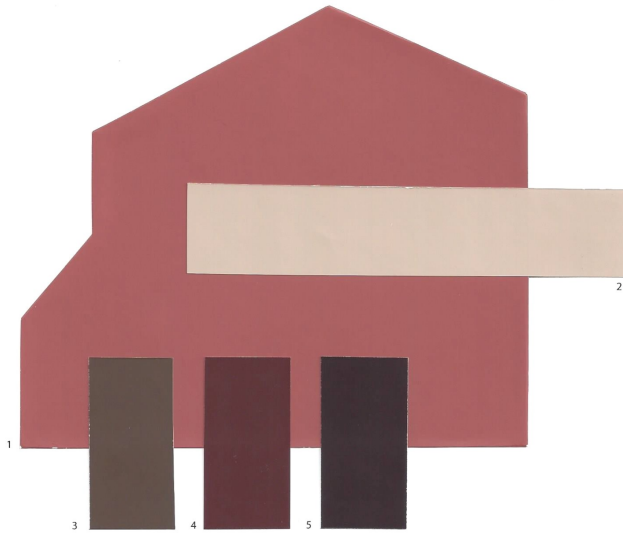

Scheme 17

William Ryan Homes Tampa, Florida

SHERWIN WILLIAMS.
17-03-1215W

- 1 Body
- 2 Trim
- 3 Accent
- 4 Door
- 5 Door

Cavern Clay	SW 7701
Bittersweet Stem	SW 7536
Prot&#920;g&#920;Bronze	SW 6153
Fiery Brown	SW 6055
Black Bean	SW 6006