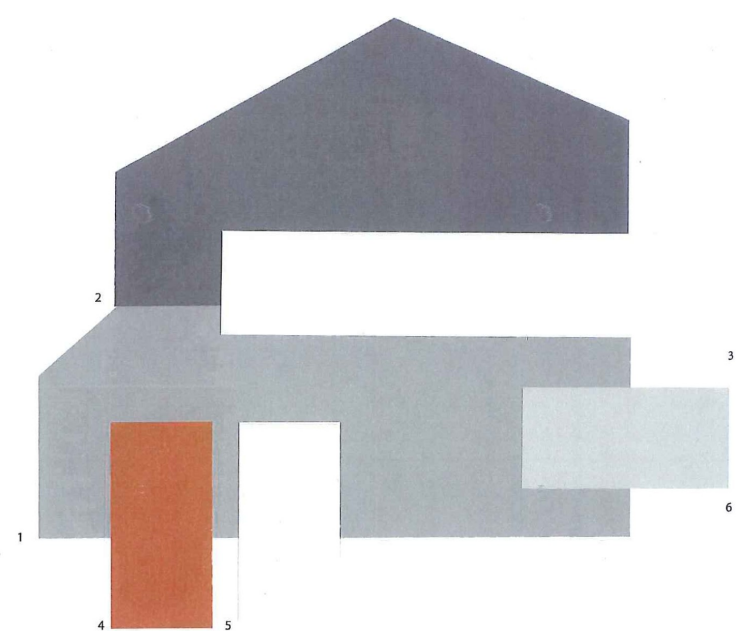

16

1 Lower Body	SW 9170 Acier
2 Upper Body	SW 7019 Gauntlet Gray
3 Trim	SW 9166 Drift of Mist
4 Front Door	SW 6629 Jalapeño
5 Shutters	SW 9166 Drift of Mist
6 Garage Door	SW 7016 Mindful Gray