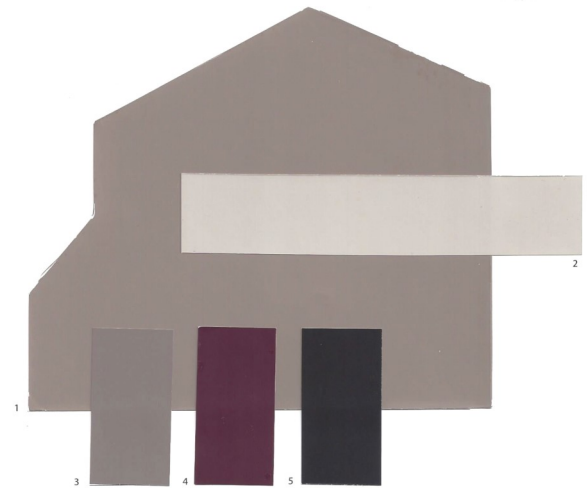

Scheme 2

William Ryan Homes Tampa, Florida

1 Body	Tavern Taupe	SW 7508
2 Trim	Loggia	SW 7506
3 Accent	Spalding Gray	SW 6074
4 Door	Merlot	SW 2704
5 Door	Black Magic	SW 6991