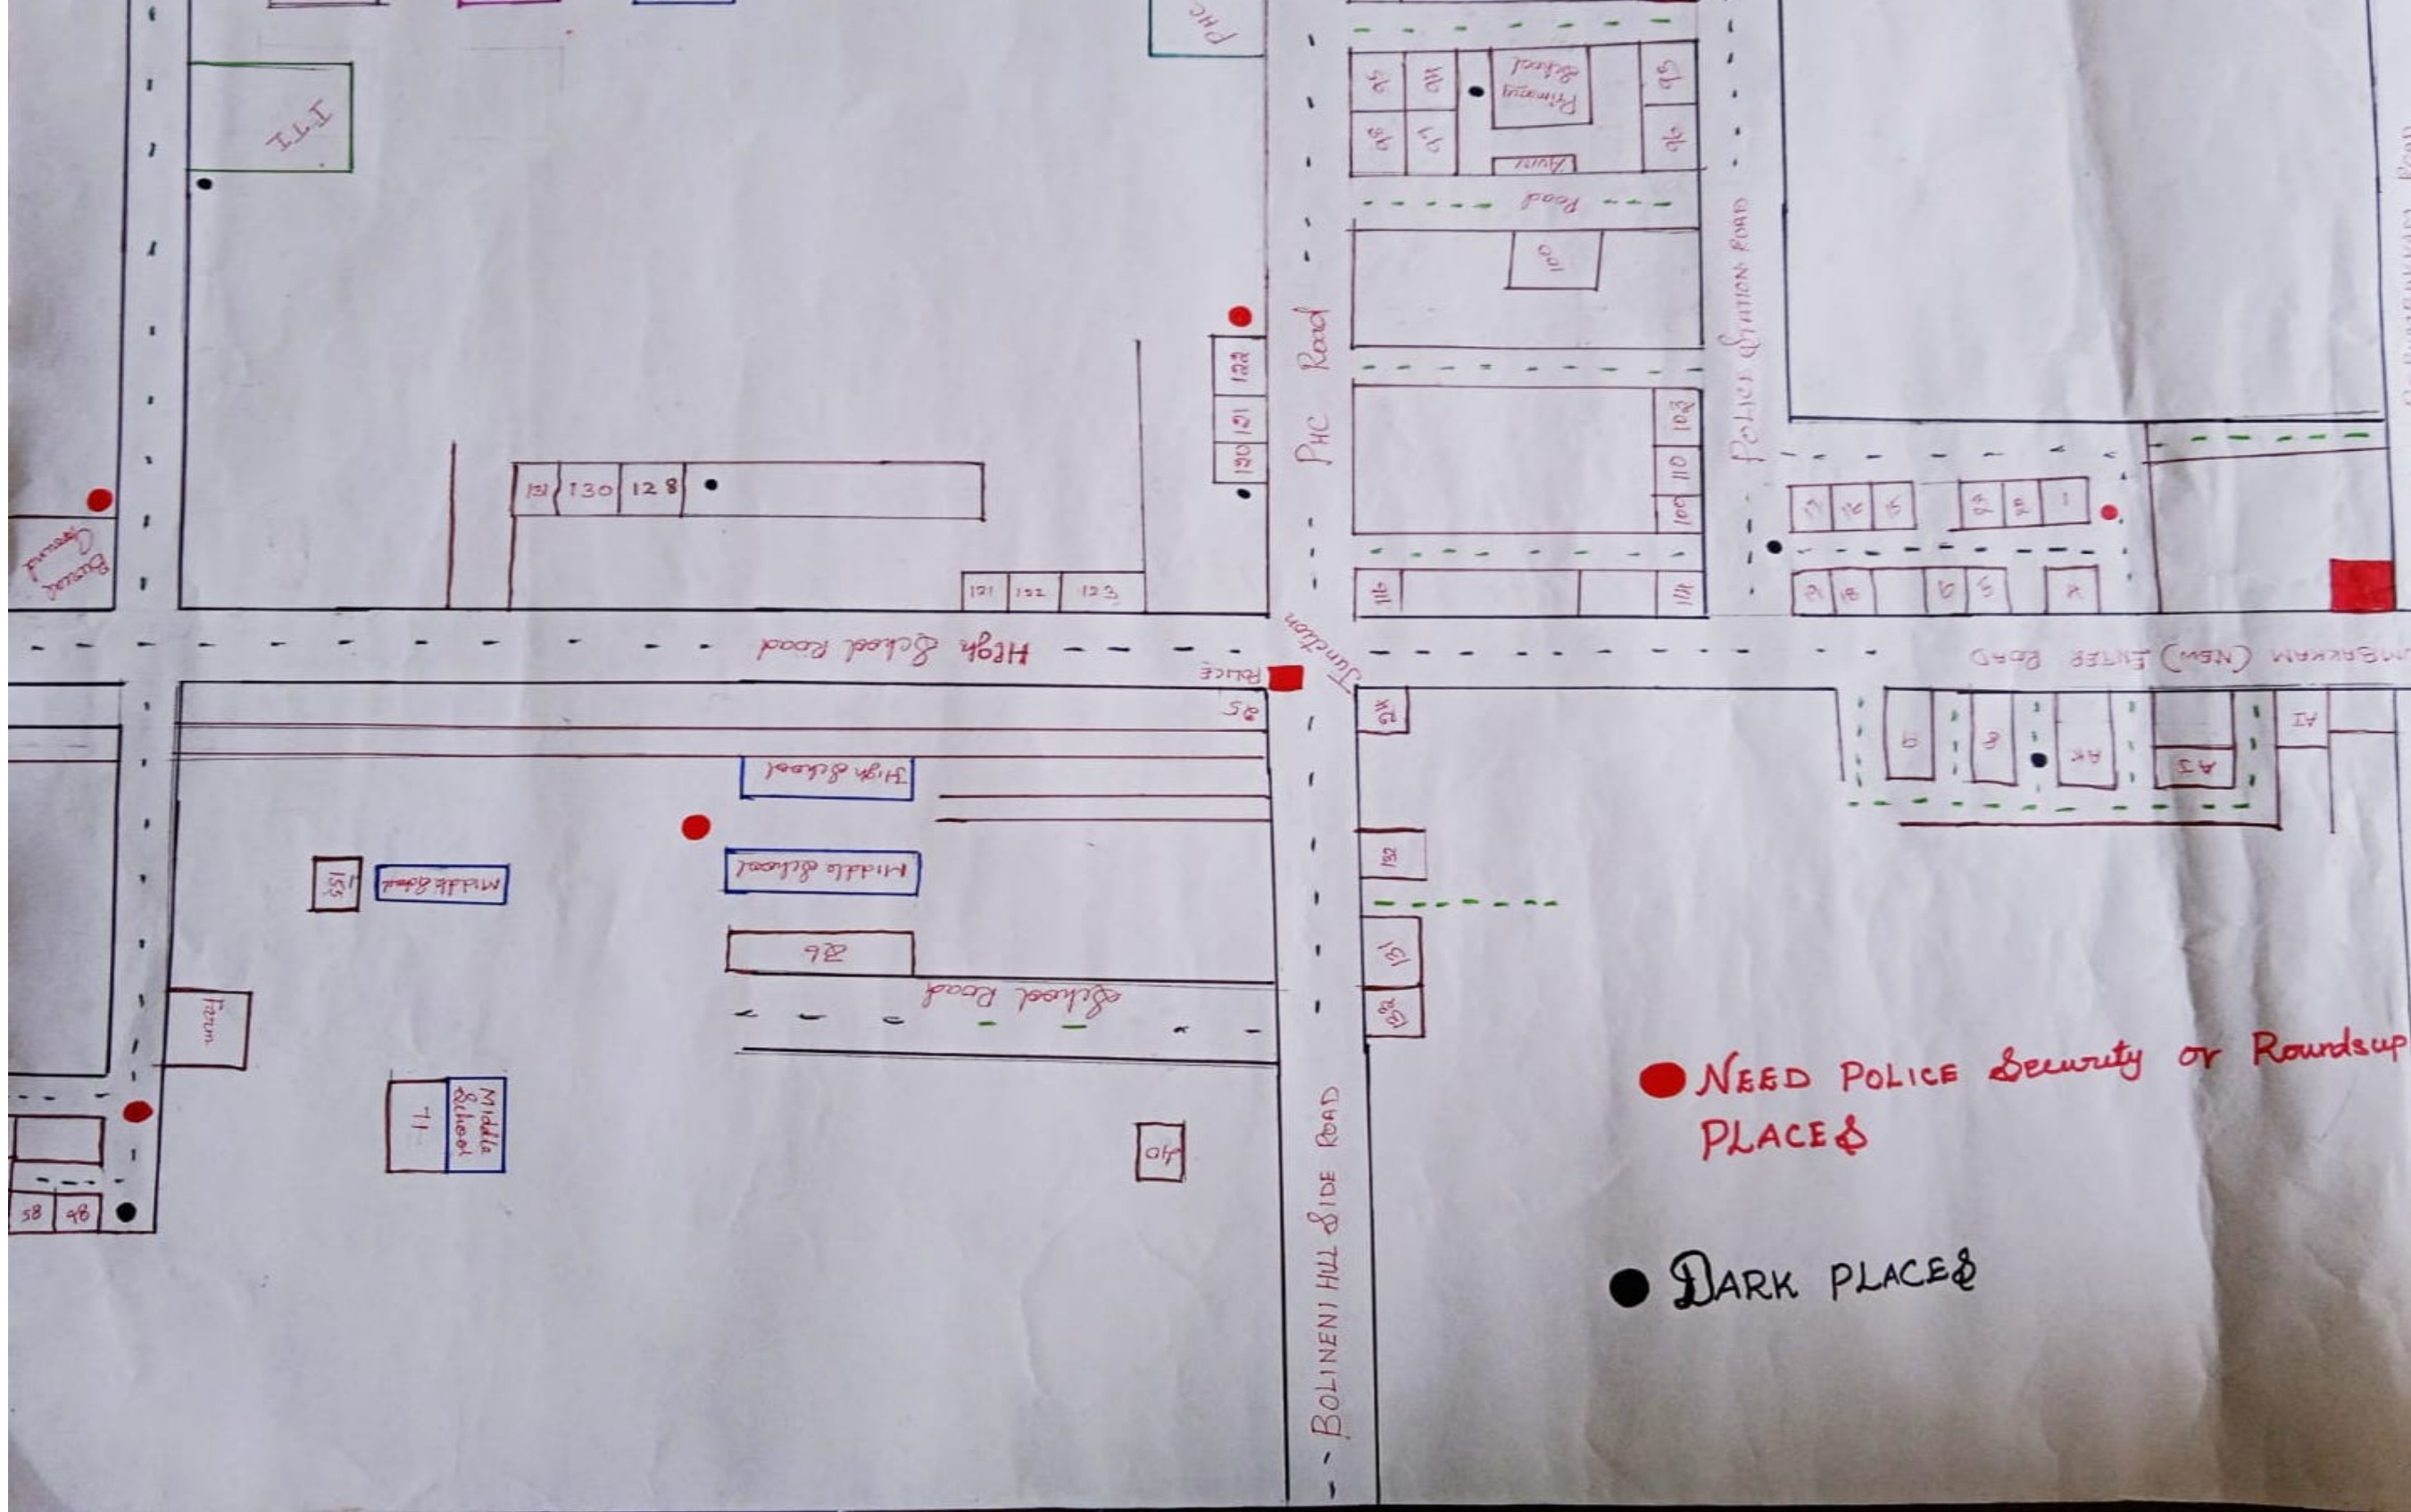

The steps followed for the mapping:

- Transit Walk across the settlement
- Discussion with women and children returning from school/work
- Discussion with women in the tenements
- Personal experience of the women leaders involved in the process

# Old Perumbakkam - Findings of the Safety Mapping

## Dark Spots

- Between AH Block and the Temple
- Behind AE Block and the Ration Shop
- Between R and S Blocks
- Between Q and R Blocks
- Between H and M Blocks

## Red Zones

- Behind Ration Shop near I Block
- Behind Q and R Block
- Opposite Primary School